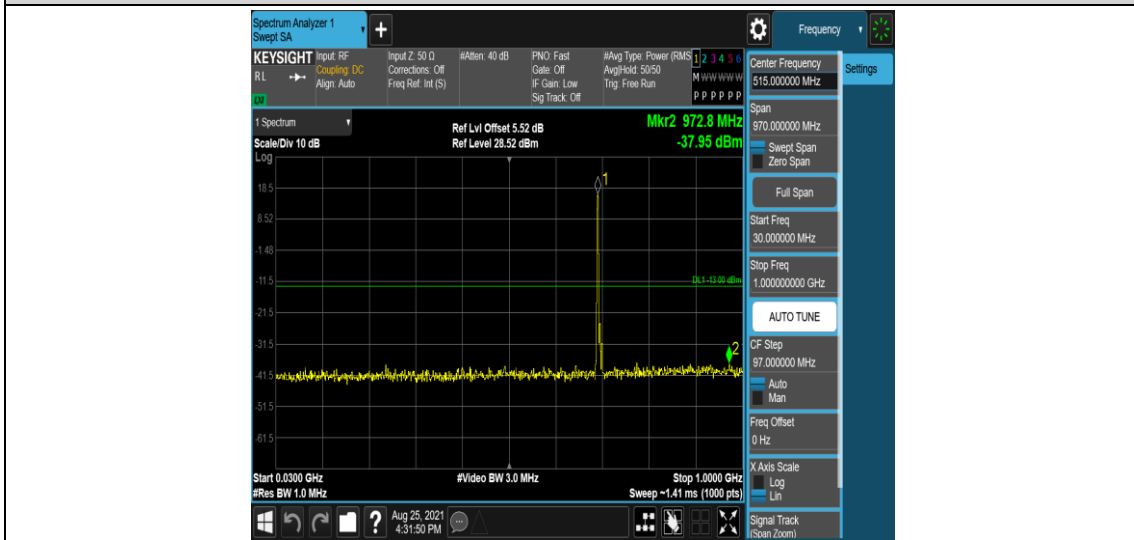

Band12-5MHz-16QAM-23035-1RB#0-Range3:30~1000MHz