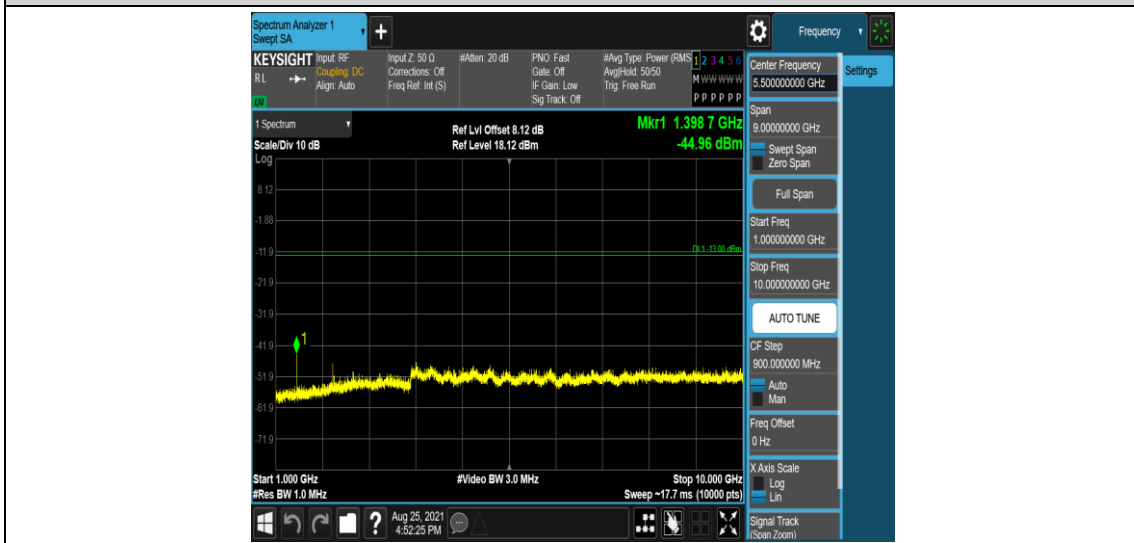

Band12-10MHz-16QAM-23060-1RB#0-Range4:1000~10000MHz