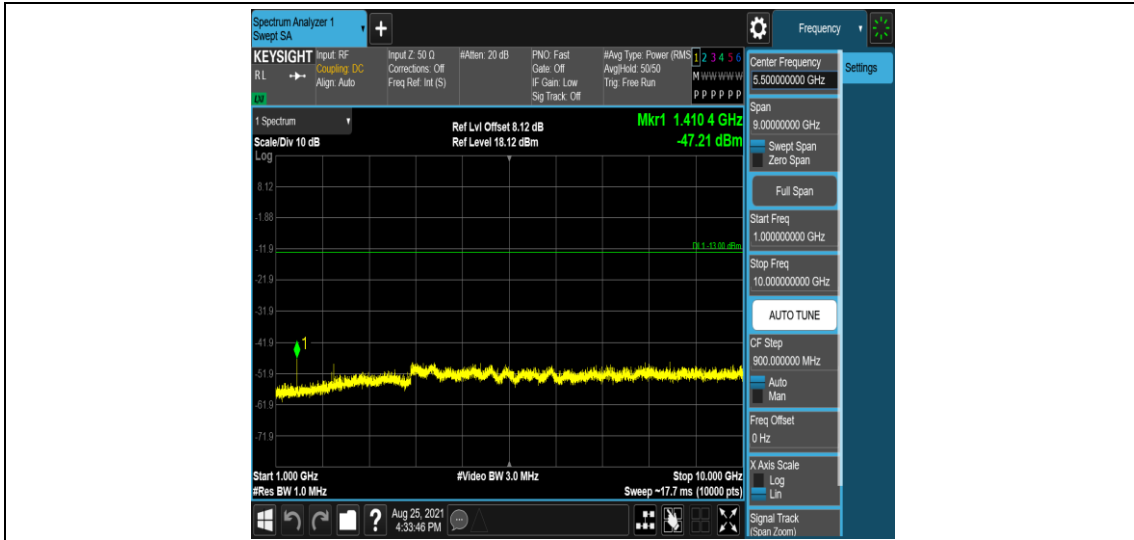

Band12-5MHz-16QAM-23095-1RB#0-Range4:1000~10000MHz