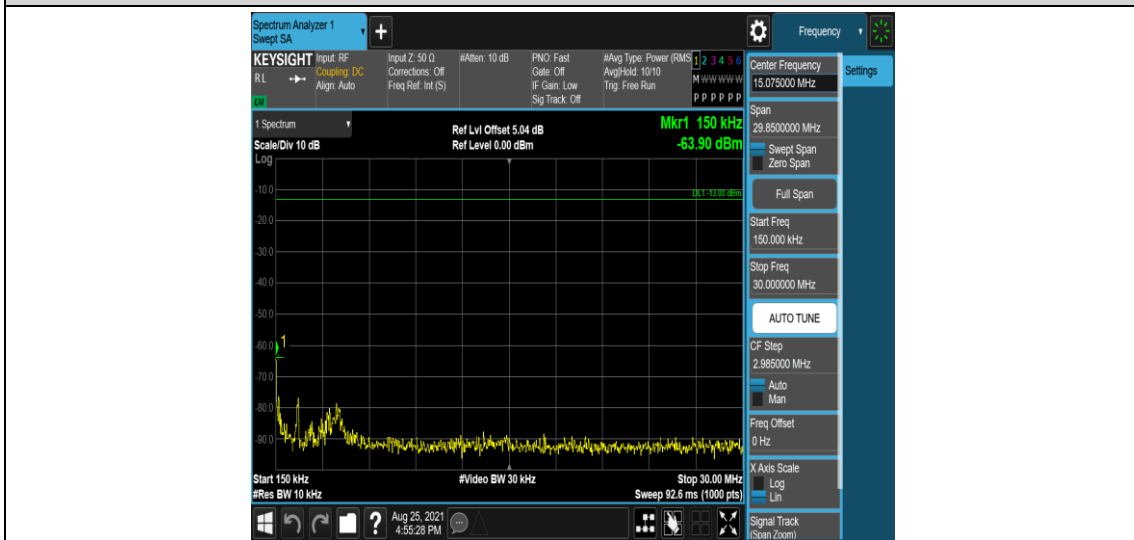

Band12-10MHz-16QAM-23130-1RB#0-Range2:0.15~30MHz