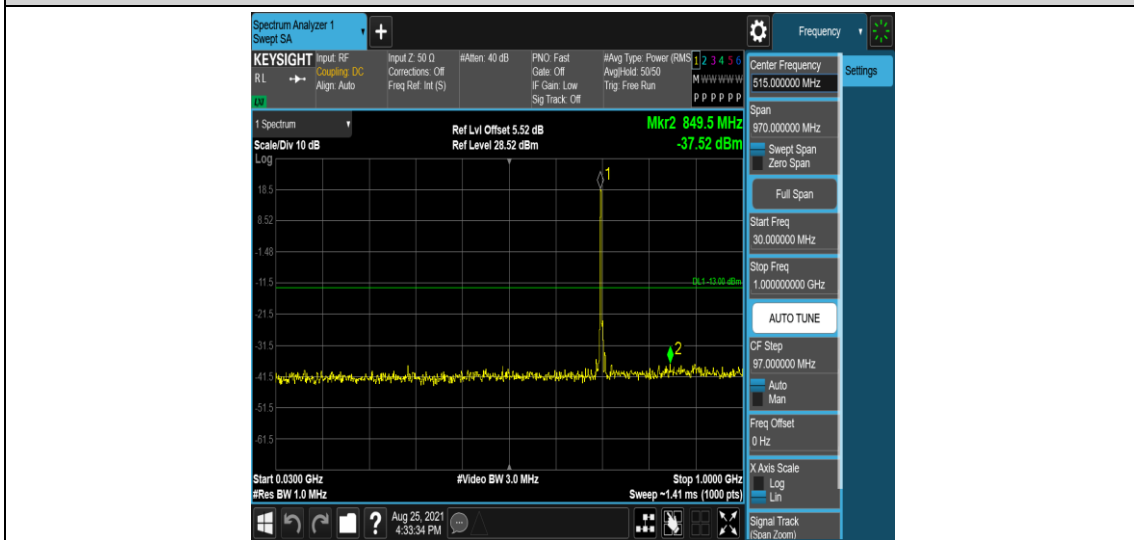

Band12-5MHz-16QAM-23095-1RB#0-Range3:30~1000MHz