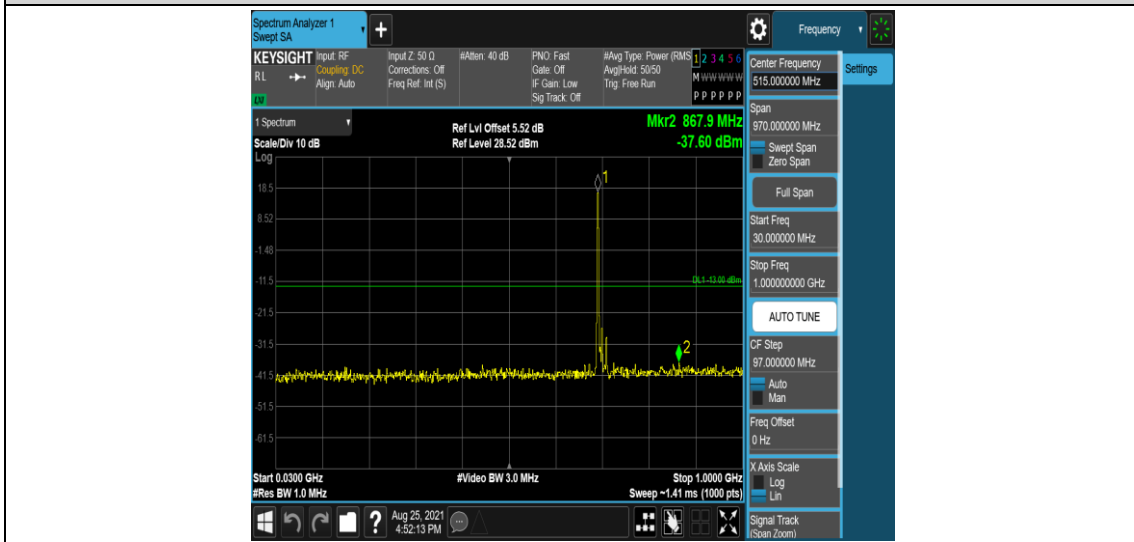

Band12-10MHz-16QAM-23060-1RB#0-Range3:30~1000MHz