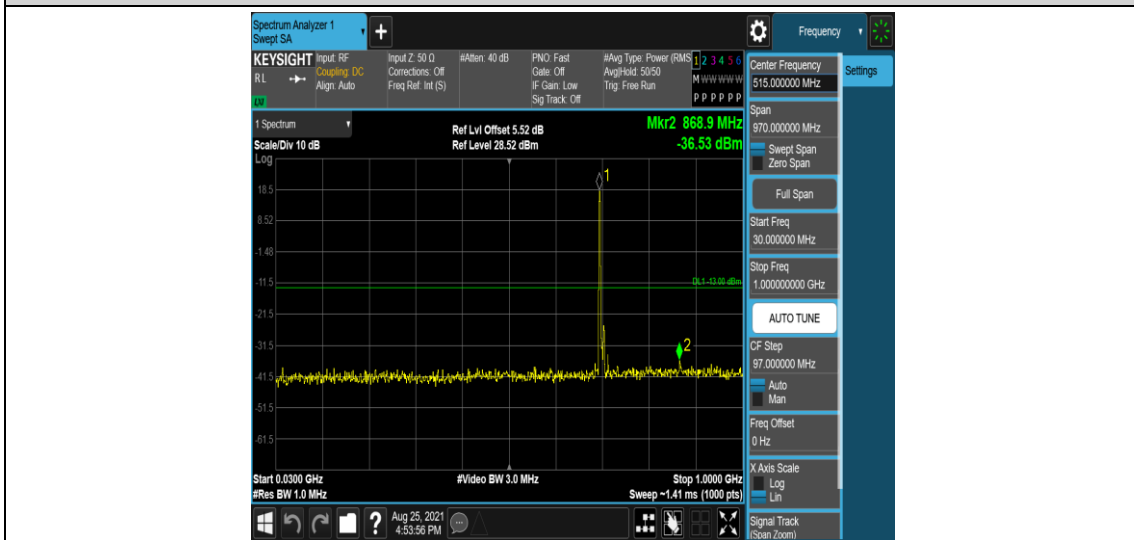

Band12-10MHz-16QAM-23060-1RB#0-Range3:30~1000MHz

Band12-10MHz-16QAM-23060-1RB#0-Range4:1000~10000MHz

Band12-10MHz-16QAM-23095-1RB#0-Range1:0.009~0.15MHz

Band12-10MHz-16QAM-23095-1RB#0-Range2:0.15~30MHz

Band12-10MHz-16QAM-23095-1RB#0-Range3:30~1000MHz