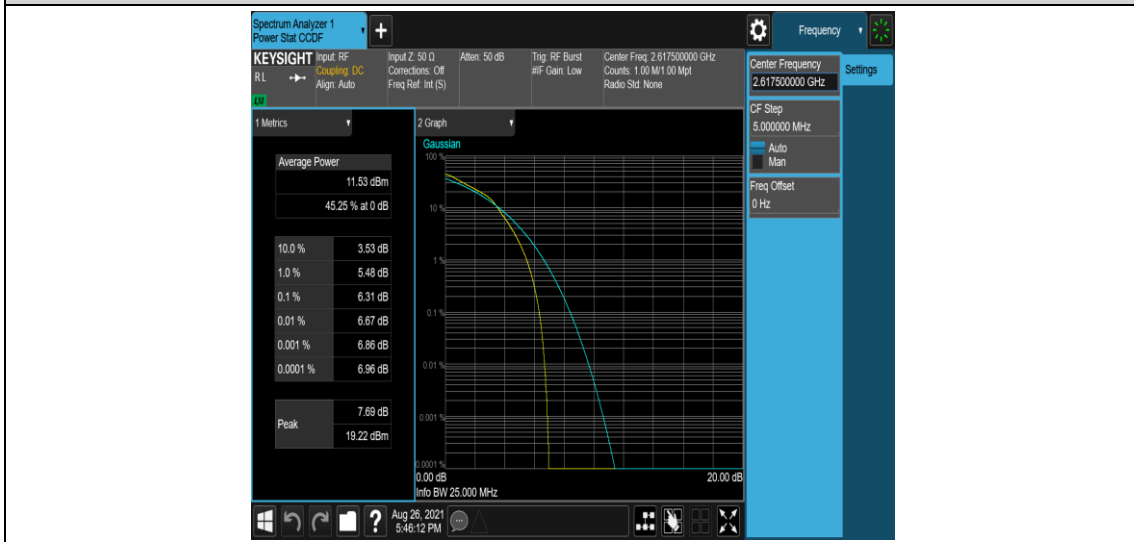

Band38-5MHz-16QAM-38225-25RB#0