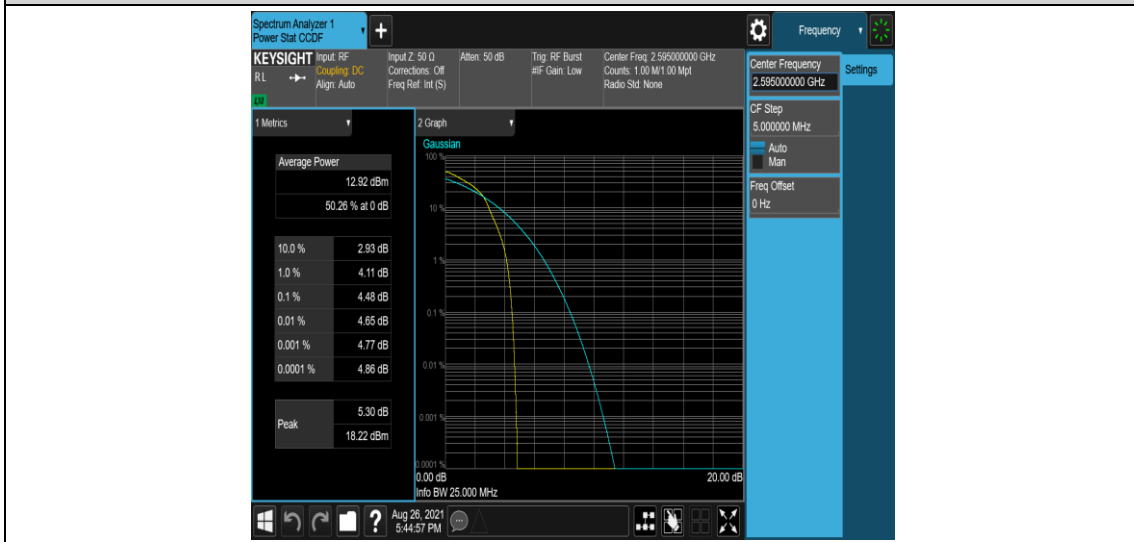

Test Graphs

Band38-5MHz-QPSK-38000-1RB#0

Band38-5MHz-QPSK-38000-25RB#0

Band38-5MHz-QPSK-38225-1RB#0

Band38-5MHz-QPSK-38225-25RB#0

Band38-5MHz-16QAM-37775-1RB#0

Band38-5MHz-16QAM-37775-25RB#0

Band38-5MHz-16QAM-38000-1RB#0