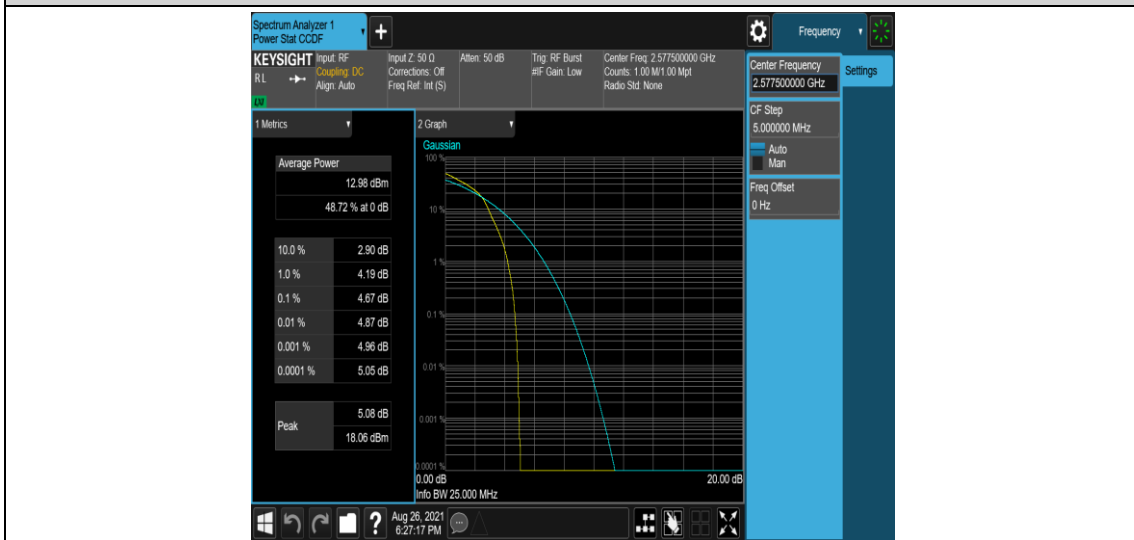

Band38-15MHz-16QAM-37825-1RB#0