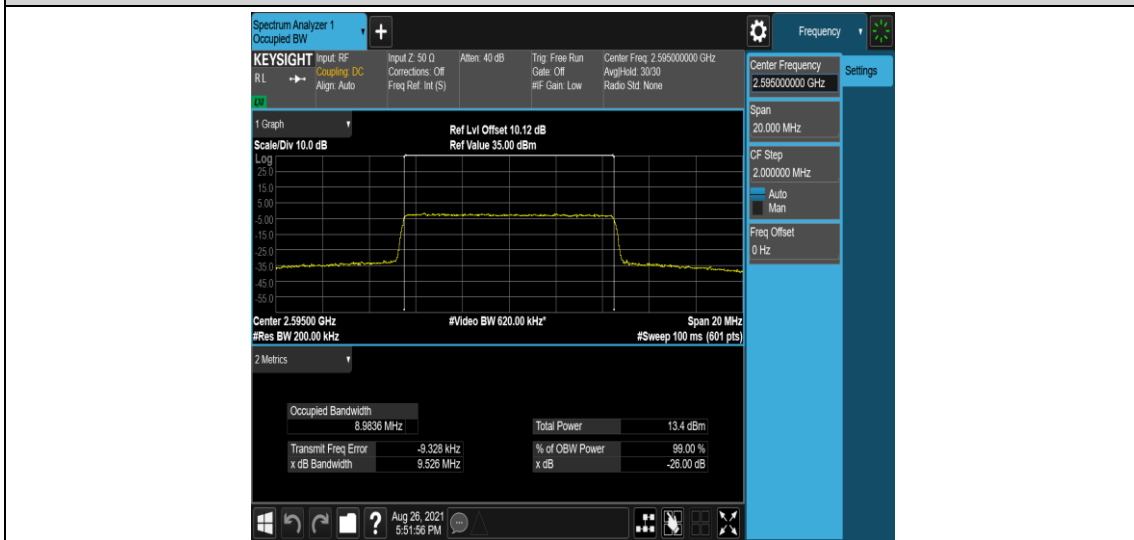

Band38-10MHz-16QAM-38000-50RB#0

Band38-10MHz-16QAM-38200-50RB#0