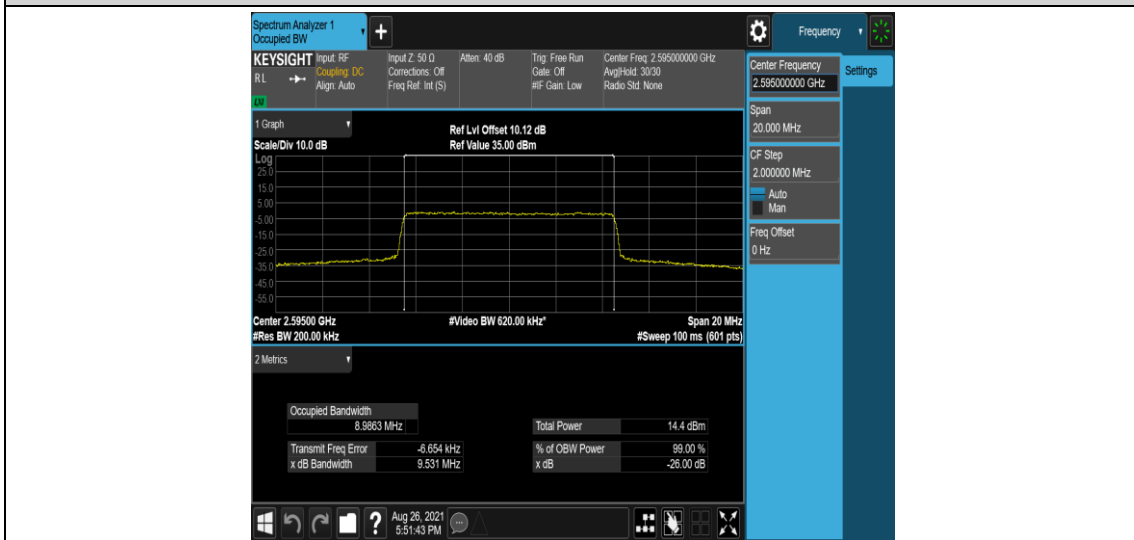

Test Graphs

Band38-5MHz-16QAM-37775-25RB#0

Band38-5MHz-16QAM-38000-25RB#0

Band38-5MHz-16QAM-38225-25RB#0

Band38-10MHz-QPSK-37800-50RB#0

Band38-10MHz-QPSK-38000-50RB#0

Band38-10MHz-QPSK-38200-50RB#0

Band38-10MHz-16QAM-37800-50RB#0