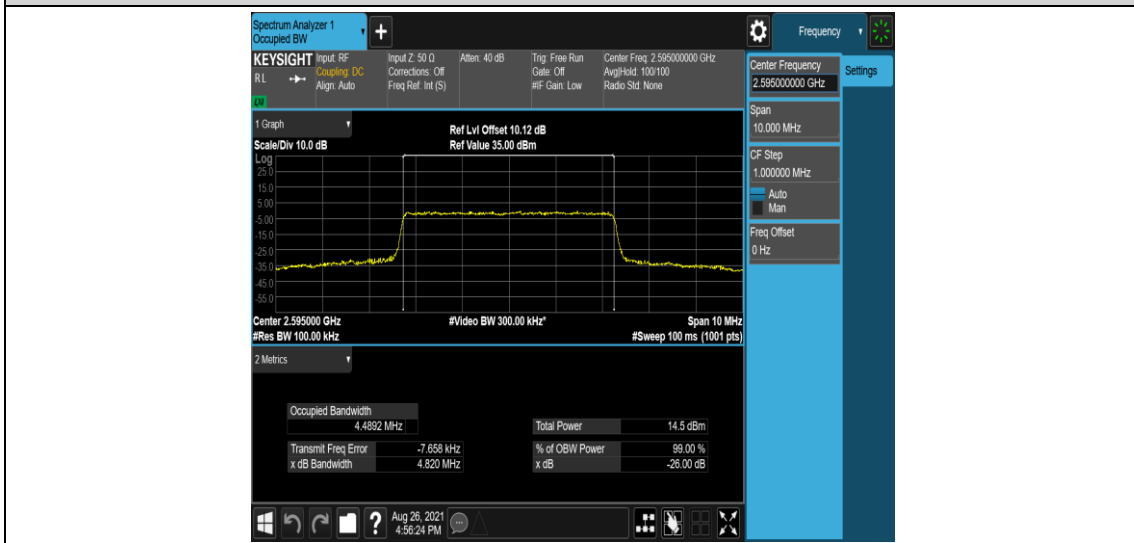

Test Graphs

Band38-5MHz-16QAM-37775-25RB#0

Band38-5MHz-16QAM-38000-25RB#0

Band38-5MHz-16QAM-38225-25RB#0

Band38-10MHz-QPSK-37800-50RB#0

Band38-10MHz-QPSK-38000-50RB#0

Band38-10MHz-QPSK-38200-50RB#0

Band38-10MHz-16QAM-37800-50RB#0