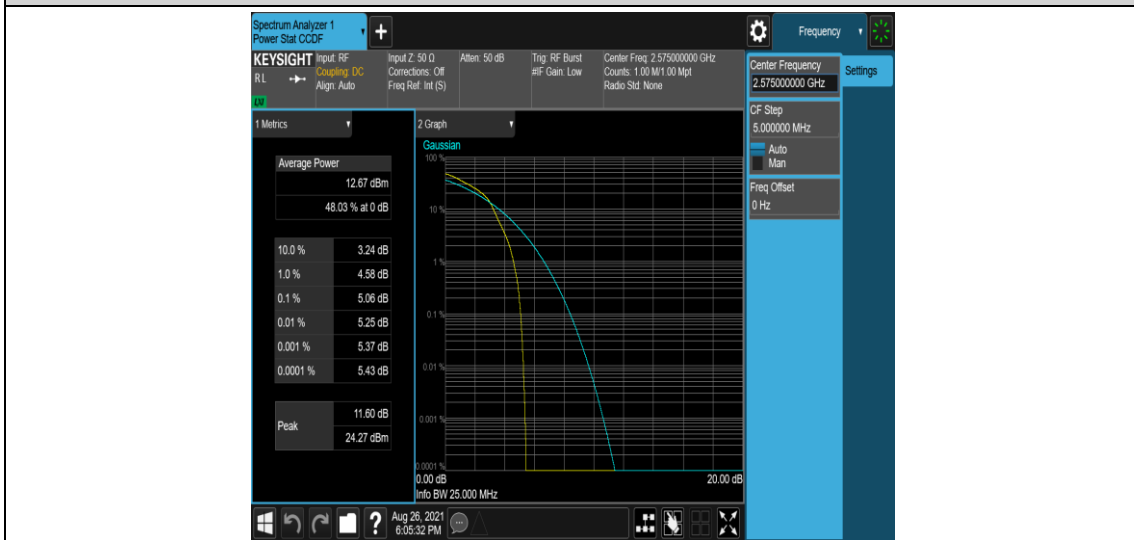

Band38-10MHz-16QAM-37800-1RB#0