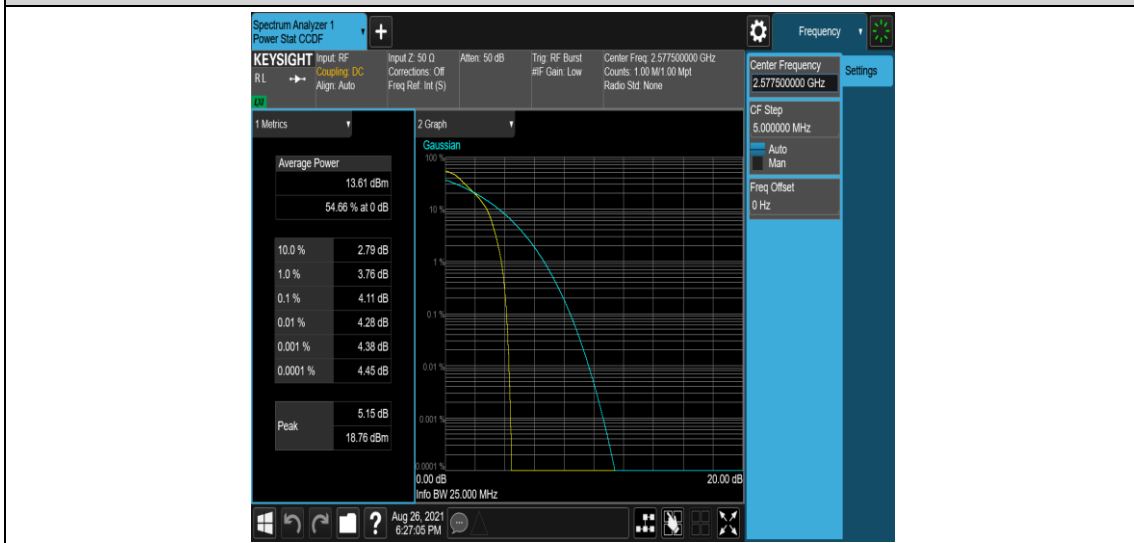

Band38-15MHz-QPSK-37825-1RB#0