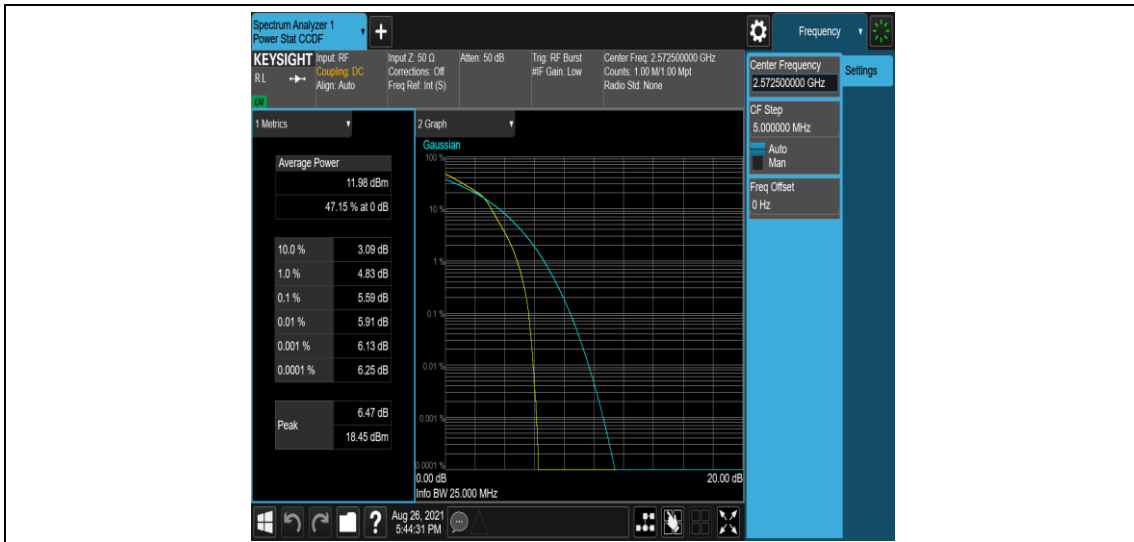

Test Graphs

Band38-5MHz-QPSK-38000-1RB#0

Band38-5MHz-QPSK-38000-25RB#0

Band38-5MHz-QPSK-38225-1RB#0

Band38-5MHz-QPSK-38225-25RB#0

Band38-5MHz-16QAM-37775-1RB#0

Band38-5MHz-16QAM-37775-25RB#0

Band38-5MHz-16QAM-38000-1RB#0