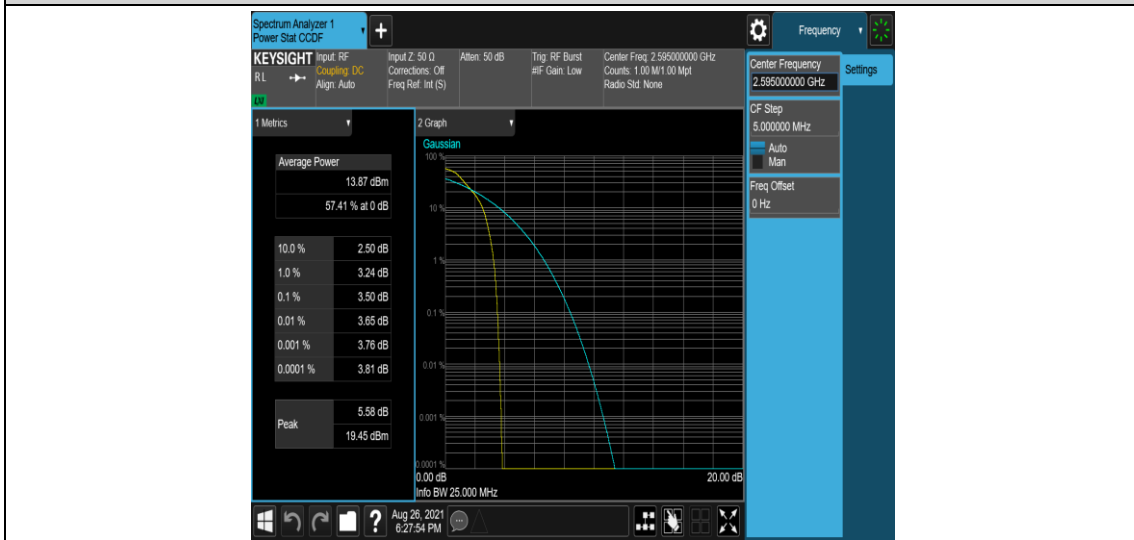

Band38-10MHz-16QAM-38200-50RB#0

Band38-15MHz-QPSK-37825-1RB#0

Band38-15MHz-QPSK-37825-75RB#0

Band38-15MHz-QPSK-38000-1RB#0

Band38-15MHz-QPSK-38000-75RB#0

Band38-15MHz-QPSK-38175-1RB#0

Band38-15MHz-QPSK-38175-75RB#0