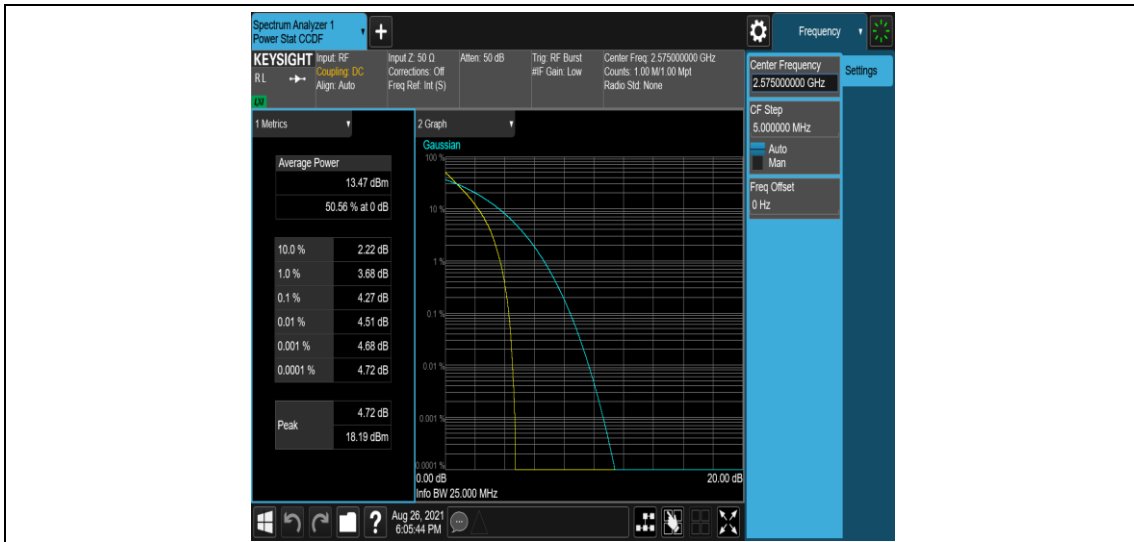

Band38-5MHz-16QAM-38000-25RB#0

Band38-5MHz-16QAM-38225-1RB#0

Band38-5MHz-16QAM-38225-25RB#0

Band38-10MHz-QPSK-37800-1RB#0

Band38-10MHz-QPSK-37800-50RB#0

Band38-10MHz-QPSK-38000-1RB#0

Band38-10MHz-QPSK-38000-50RB#0