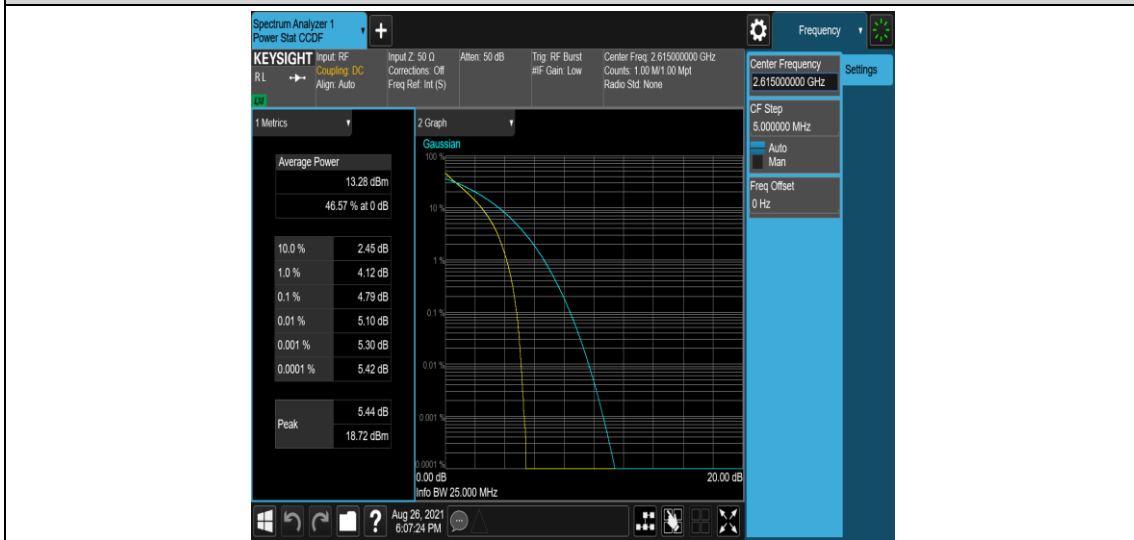

Band38-10MHz-QPSK-38200-50RB#0