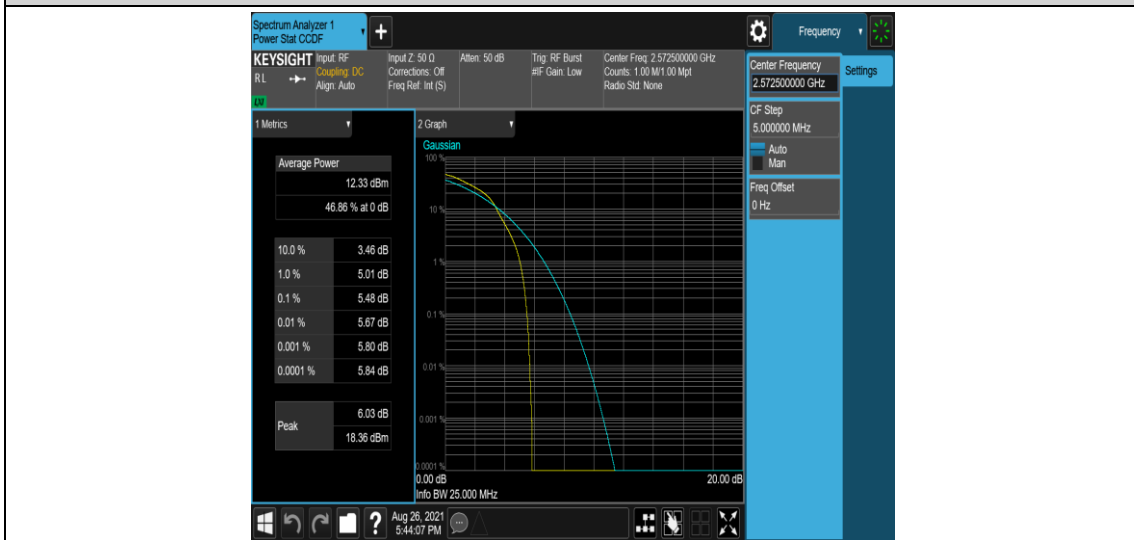

Test Graphs

Band38-5MHz-QPSK-38000-1RB#0

Band38-5MHz-QPSK-38000-25RB#0

Band38-5MHz-QPSK-38225-1RB#0

Band38-5MHz-QPSK-38225-25RB#0

Band38-5MHz-16QAM-37775-1RB#0

Band38-5MHz-16QAM-37775-25RB#0

Band38-5MHz-16QAM-38000-1RB#0