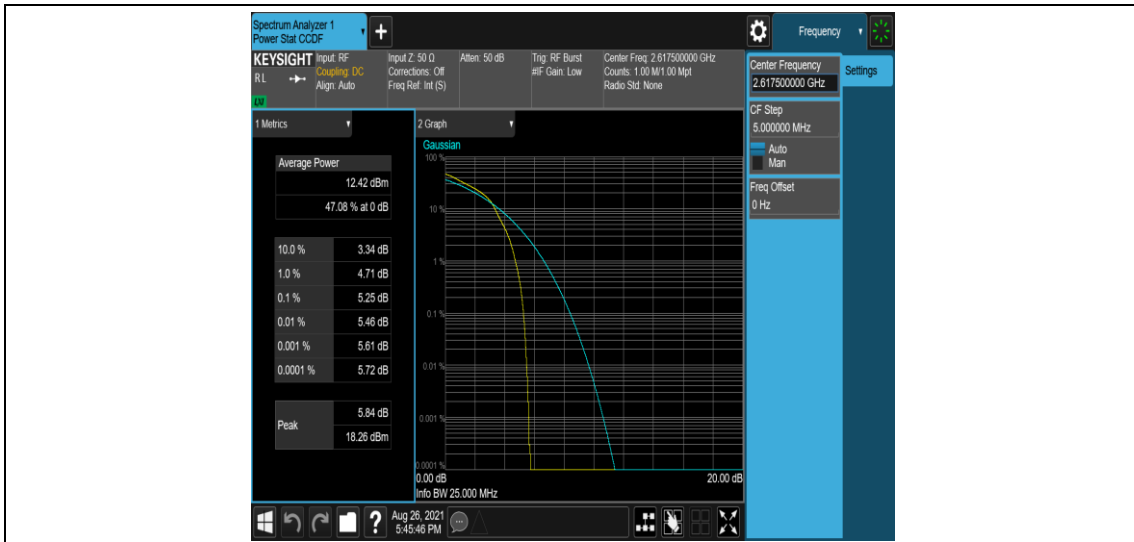

Band38-5MHz-16QAM-38225-1RB#0