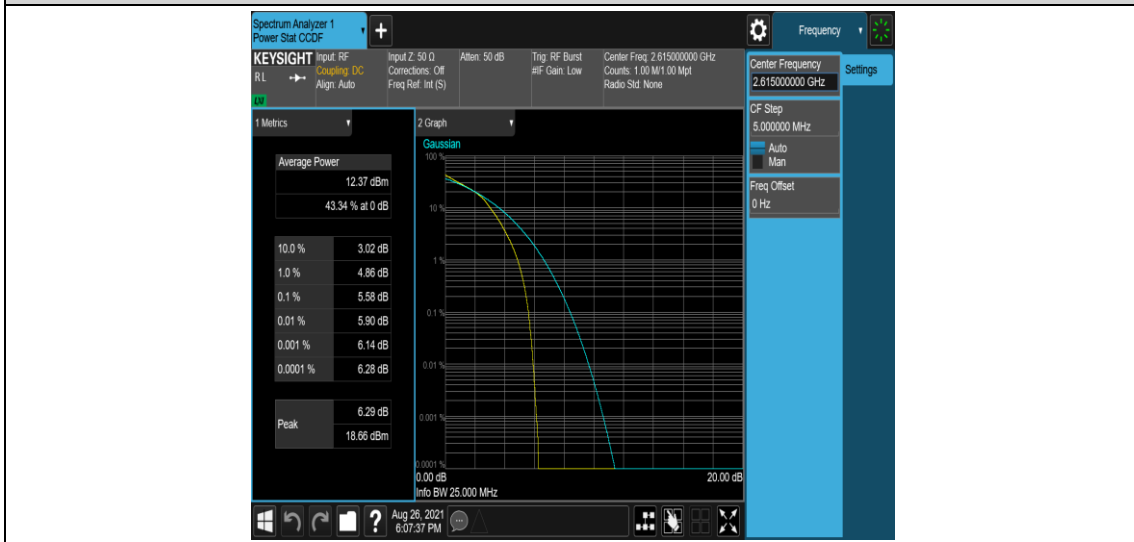

Band38-10MHz-16QAM-38200-50RB#0