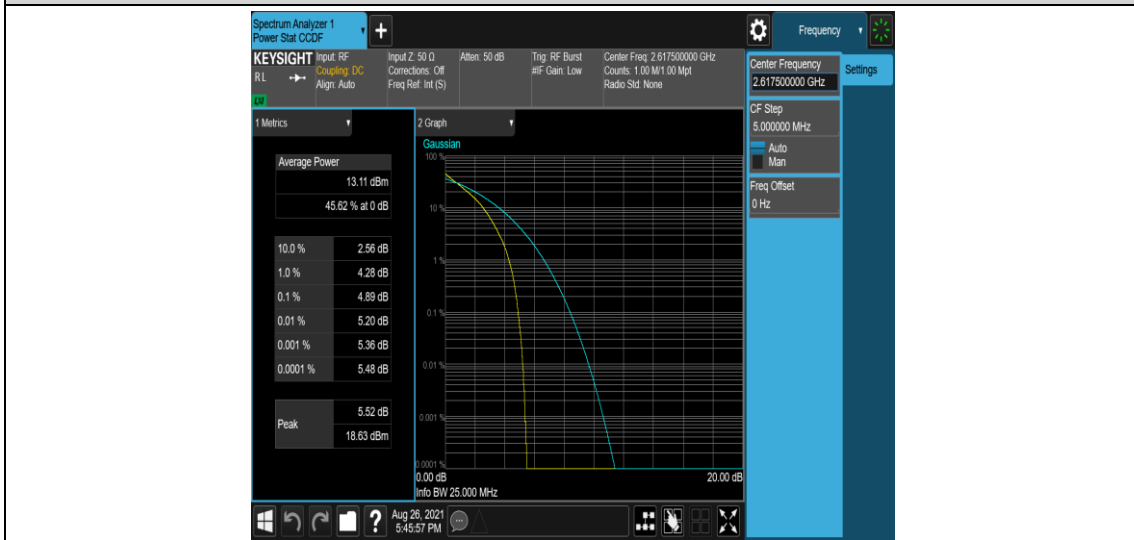

Test Graphs

Band38-5MHz-QPSK-38000-1RB#0

Band38-5MHz-QPSK-38000-25RB#0

Band38-5MHz-QPSK-38225-1RB#0

Band38-5MHz-QPSK-38225-25RB#0

Band38-5MHz-16QAM-37775-1RB#0

Band38-5MHz-16QAM-37775-25RB#0

Band38-5MHz-16QAM-38000-1RB#0