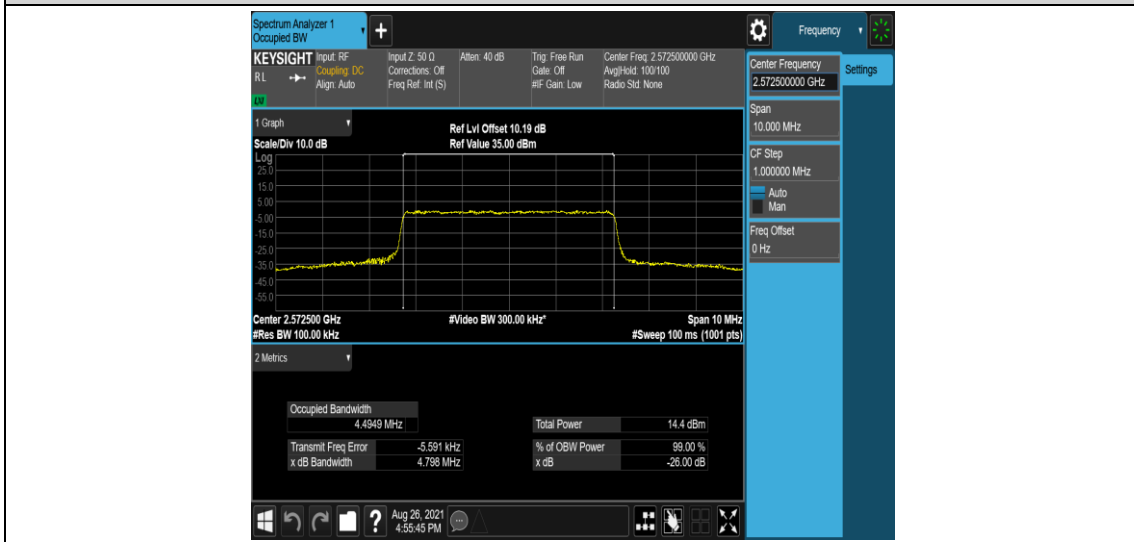

Band38-5MHz-16QAM-37775-25RB#0