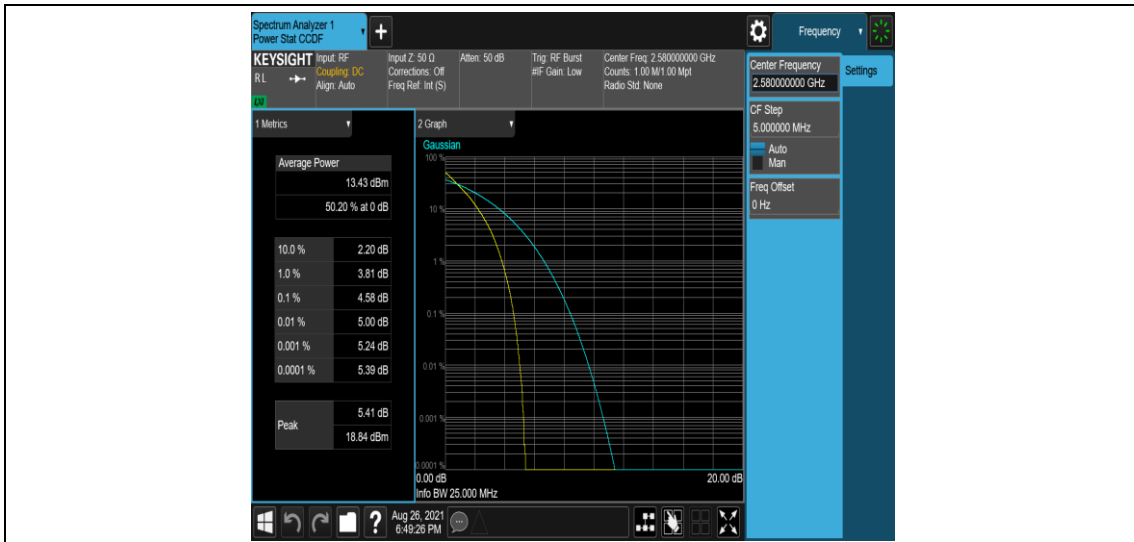

Band38-20MHz-QPSK-37850-100RB#0