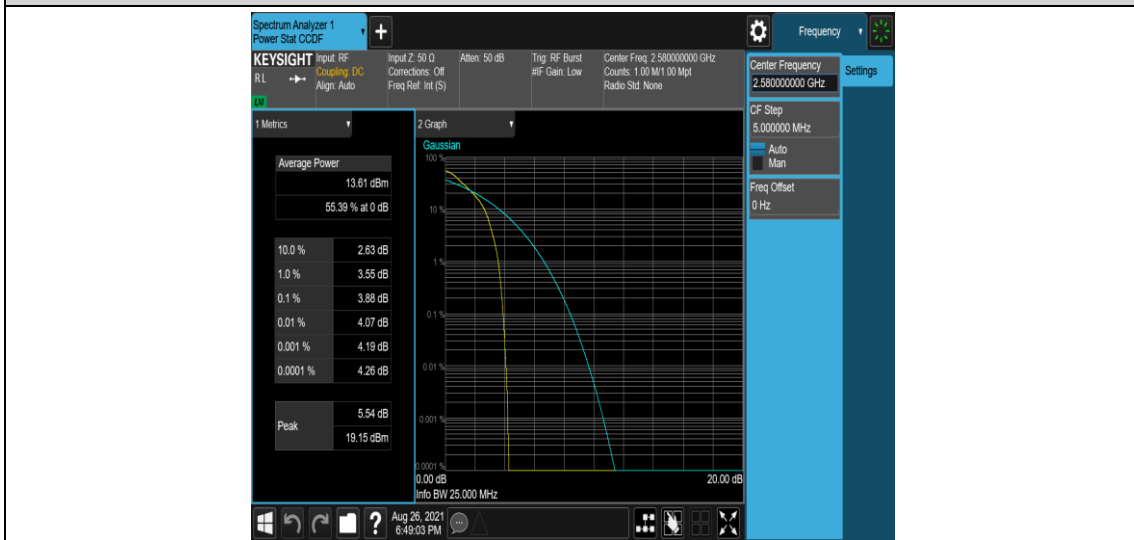

Band38-15MHz-16QAM-37825-1RB#0

Band38-15MHz-16QAM-37825-75RB#0

Band38-15MHz-16QAM-38000-1RB#0

Band38-15MHz-16QAM-38000-75RB#0

Band38-15MHz-16QAM-38175-1RB#0

Band38-15MHz-16QAM-38175-75RB#0

Band38-20MHz-QPSK-37850-1RB#0