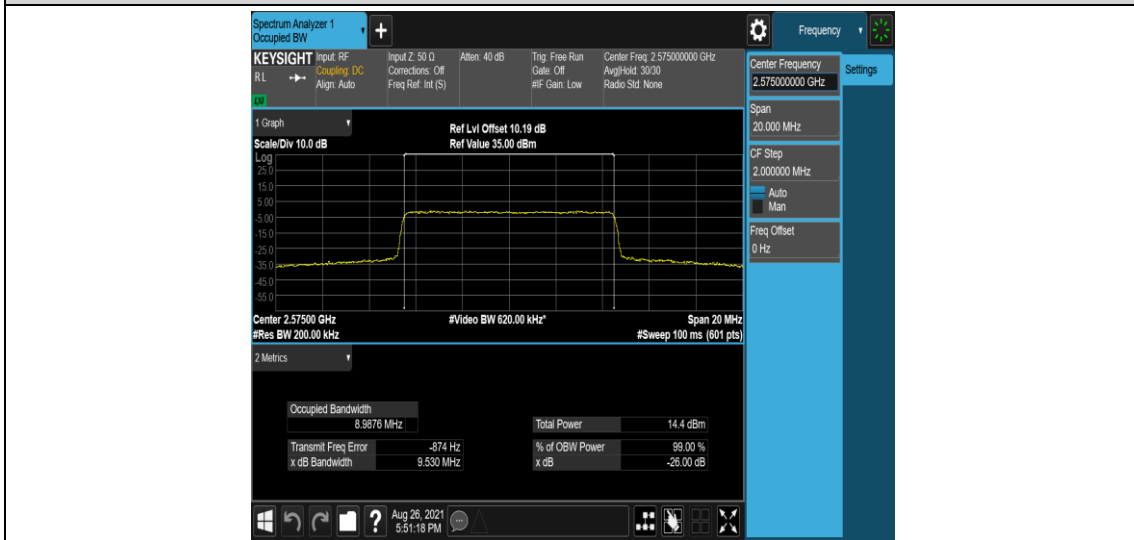

Test Graphs

Band38-5MHz-16QAM-37775-25RB#0

Band38-5MHz-16QAM-38000-25RB#0

Band38-5MHz-16QAM-38225-25RB#0

Band38-10MHz-QPSK-37800-50RB#0

Band38-10MHz-QPSK-38000-50RB#0

Band38-10MHz-QPSK-38200-50RB#0

Band38-10MHz-16QAM-37800-50RB#0