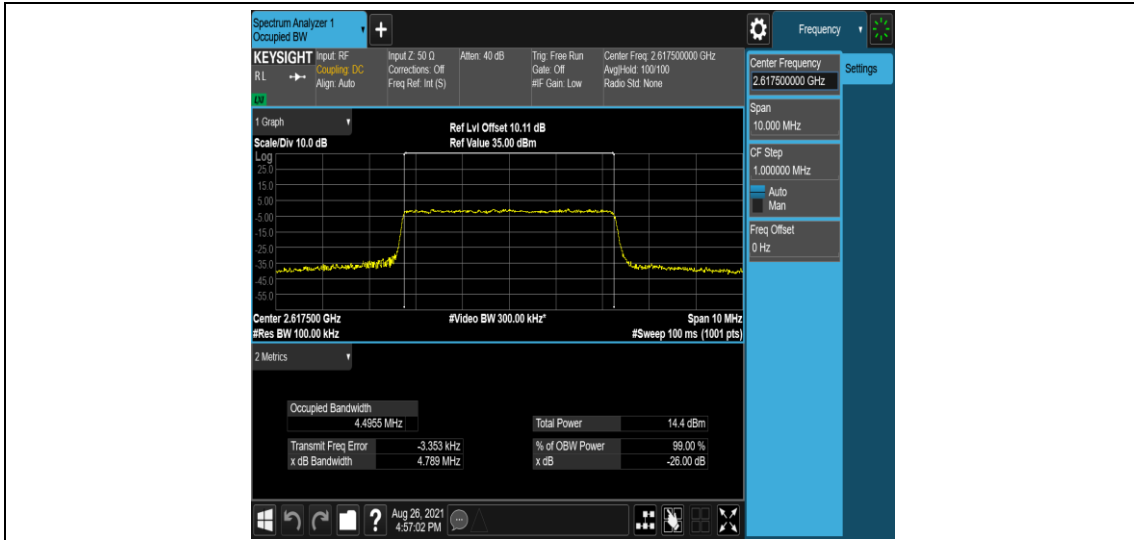

Test Graphs

Band38-5MHz-16QAM-37775-25RB#0

Band38-5MHz-16QAM-38000-25RB#0

Band38-5MHz-16QAM-38225-25RB#0

Band38-10MHz-QPSK-37800-50RB#0

Band38-10MHz-QPSK-38000-50RB#0

Band38-10MHz-QPSK-38200-50RB#0

Band38-10MHz-16QAM-37800-50RB#0