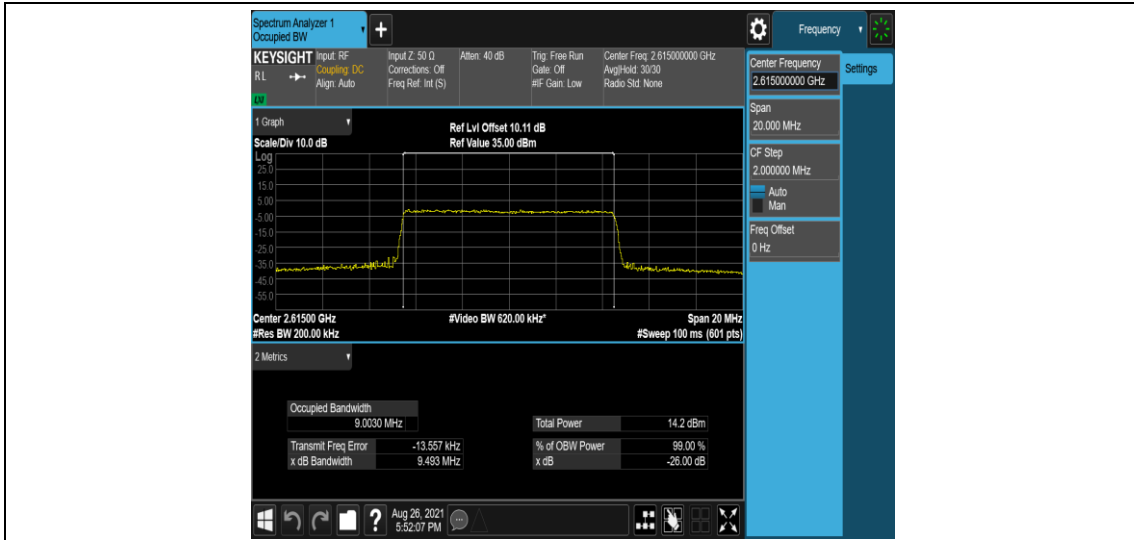

Test Graphs

Band38-5MHz-16QAM-37775-25RB#0

Band38-5MHz-16QAM-38000-25RB#0

Band38-5MHz-16QAM-38225-25RB#0

Band38-10MHz-QPSK-37800-50RB#0

Band38-10MHz-QPSK-38000-50RB#0

Band38-10MHz-QPSK-38200-50RB#0

Band38-10MHz-16QAM-37800-50RB#0