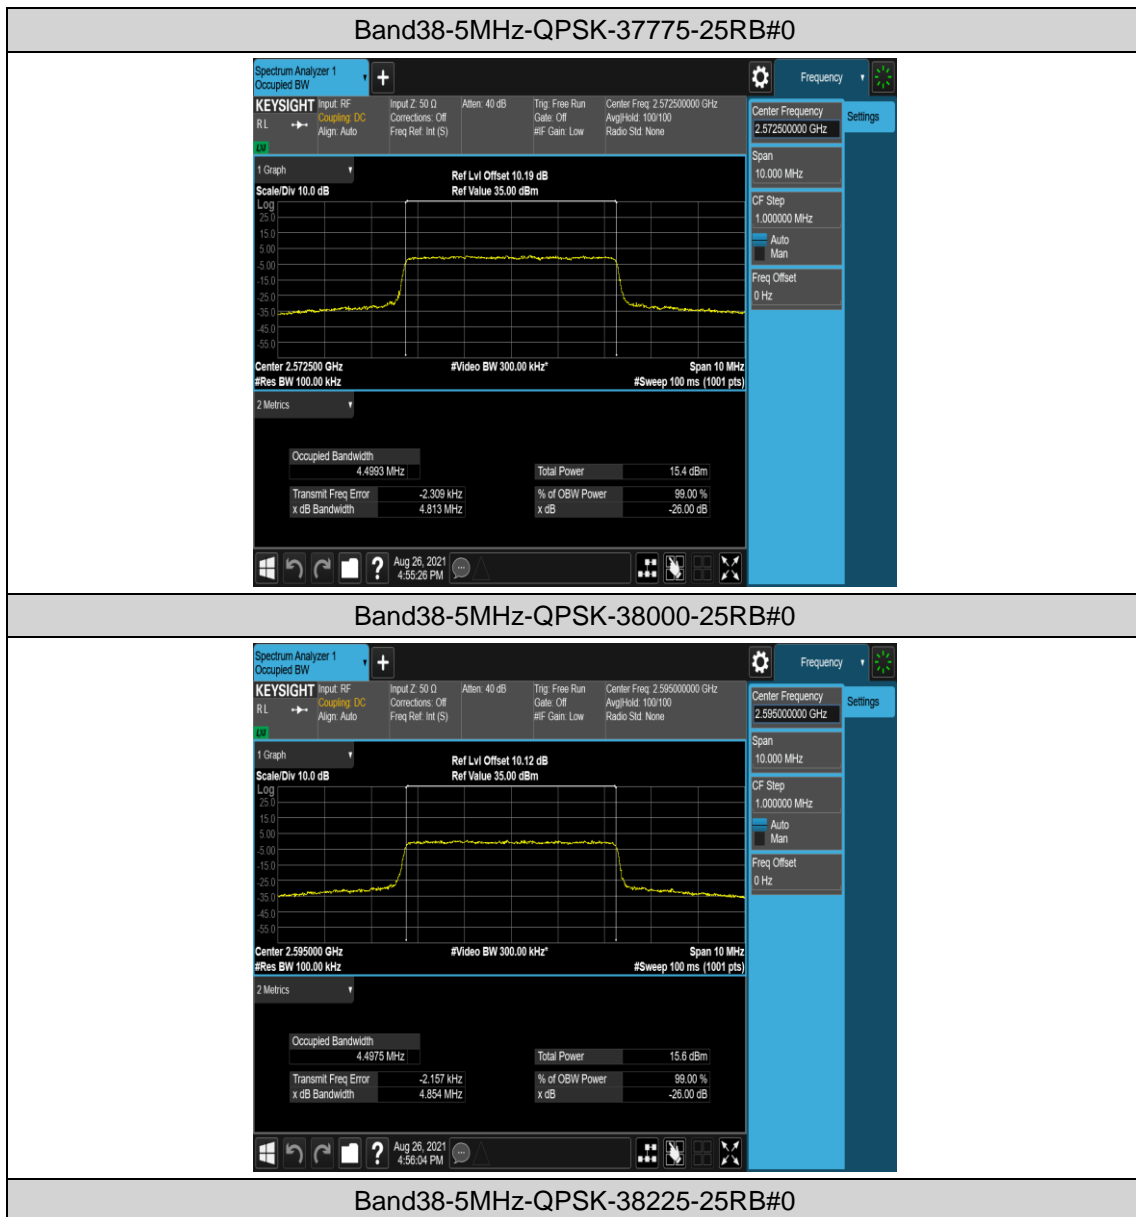

Test Graphs