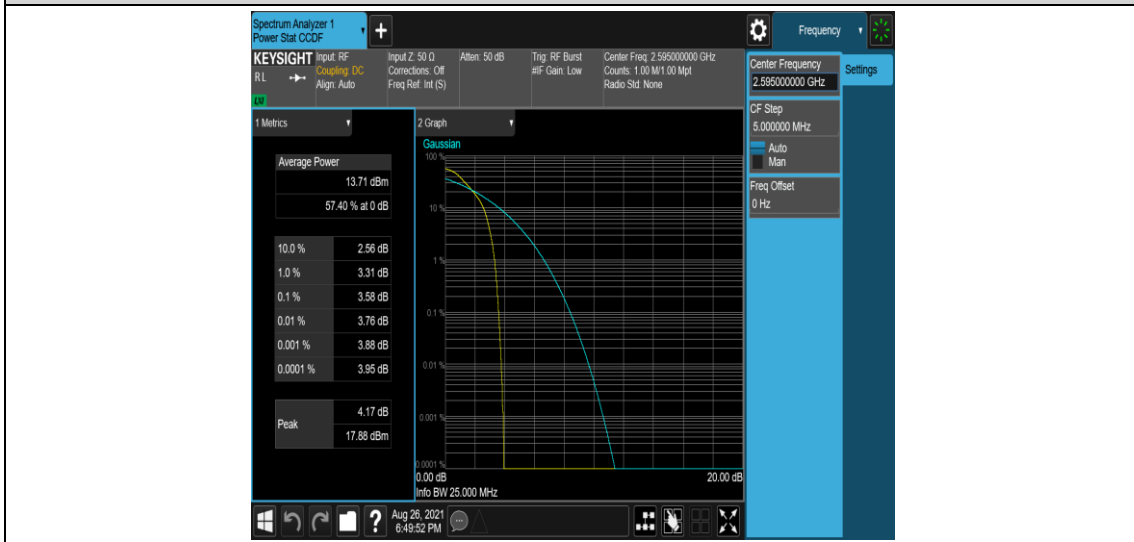

Band38-20MHz-QPSK-38000-1RB#0