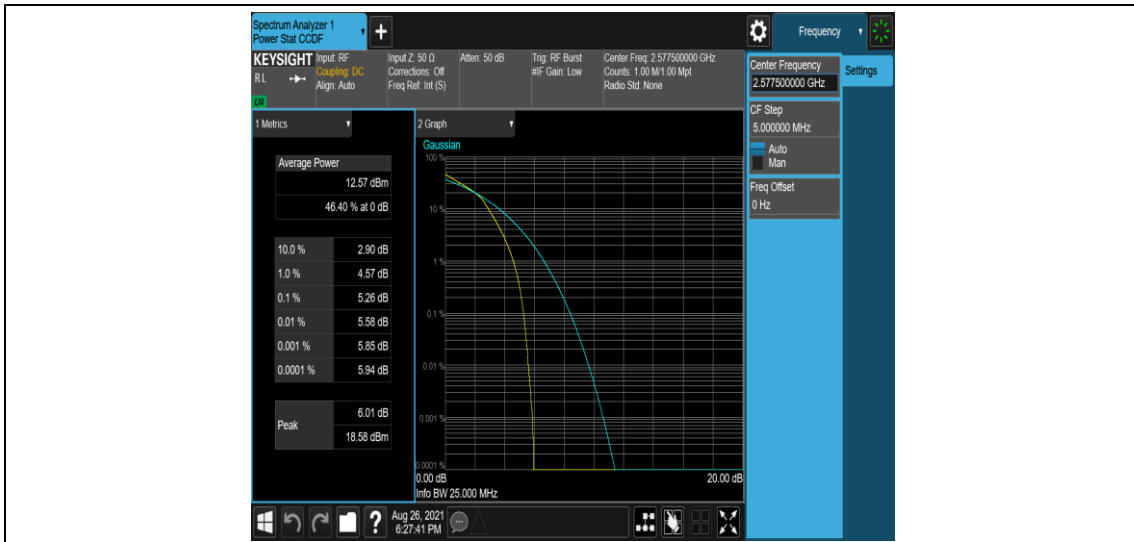

Band38-15MHz-16QAM-37825-75RB#0