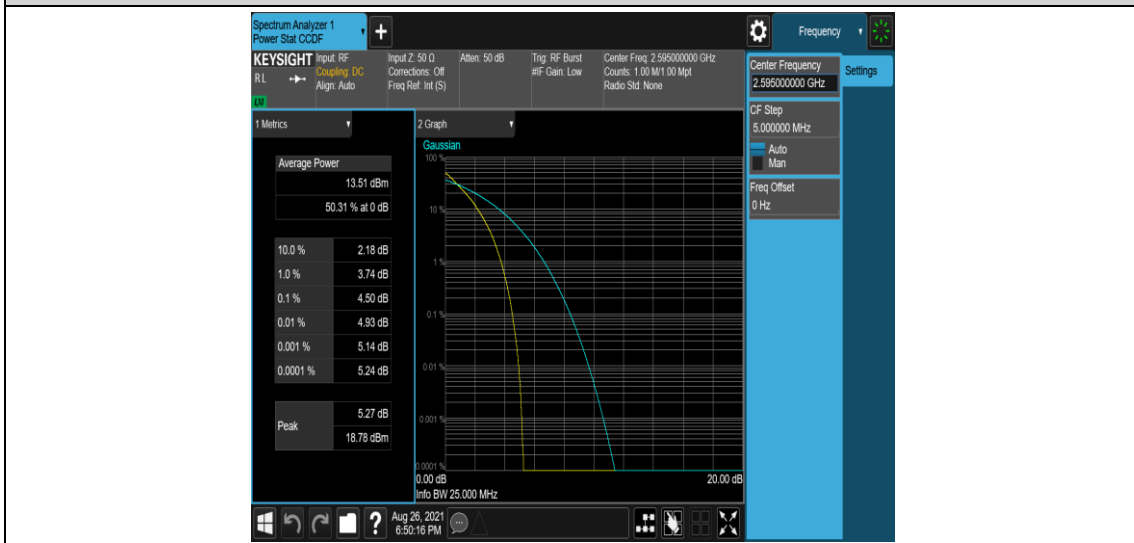

Band38-20MHz-QPSK-38000-100RB#0