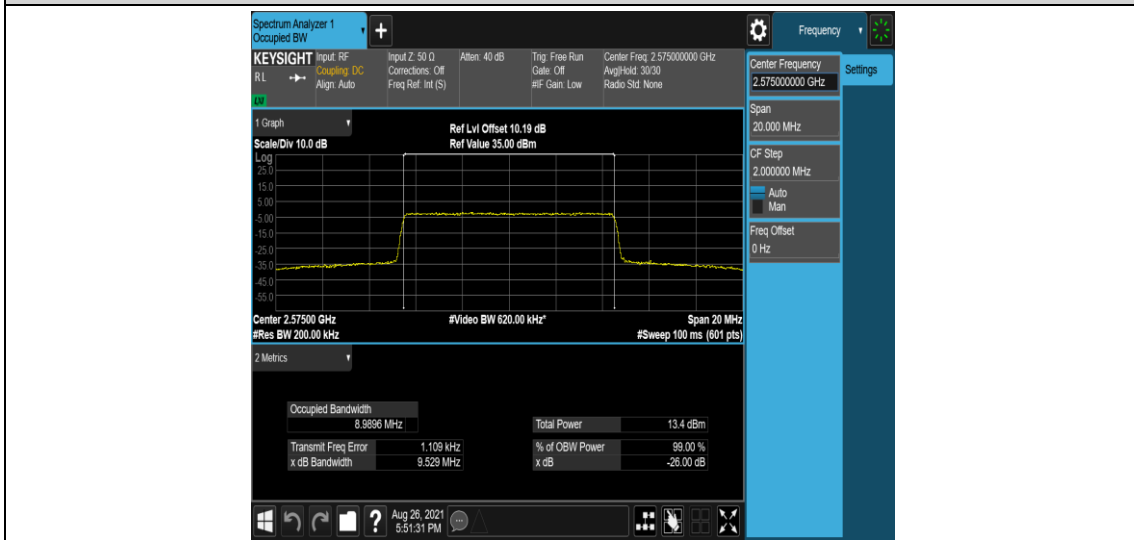

Test Graphs

Band38-5MHz-16QAM-37775-25RB#0

Band38-5MHz-16QAM-38000-25RB#0

Band38-5MHz-16QAM-38225-25RB#0

Band38-10MHz-QPSK-37800-50RB#0

Band38-10MHz-QPSK-38000-50RB#0

Band38-10MHz-QPSK-38200-50RB#0

Band38-10MHz-16QAM-37800-50RB#0