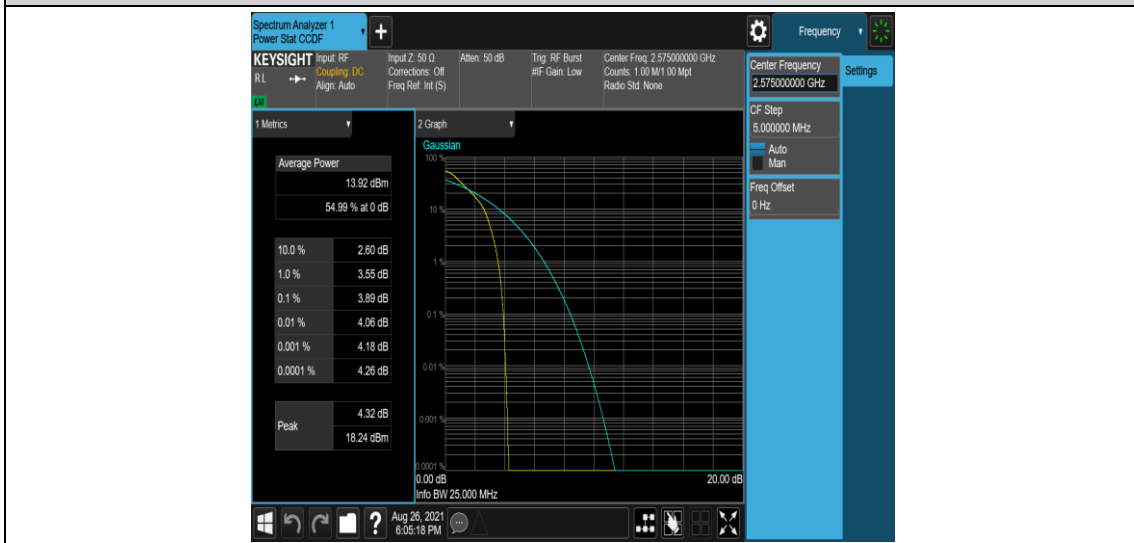

Band38-5MHz-16QAM-38000-25RB#0

Band38-5MHz-16QAM-38225-1RB#0

Band38-5MHz-16QAM-38225-25RB#0

Band38-10MHz-QPSK-37800-1RB#0

Band38-10MHz-QPSK-37800-50RB#0

Band38-10MHz-QPSK-38000-1RB#0

Band38-10MHz-QPSK-38000-50RB#0