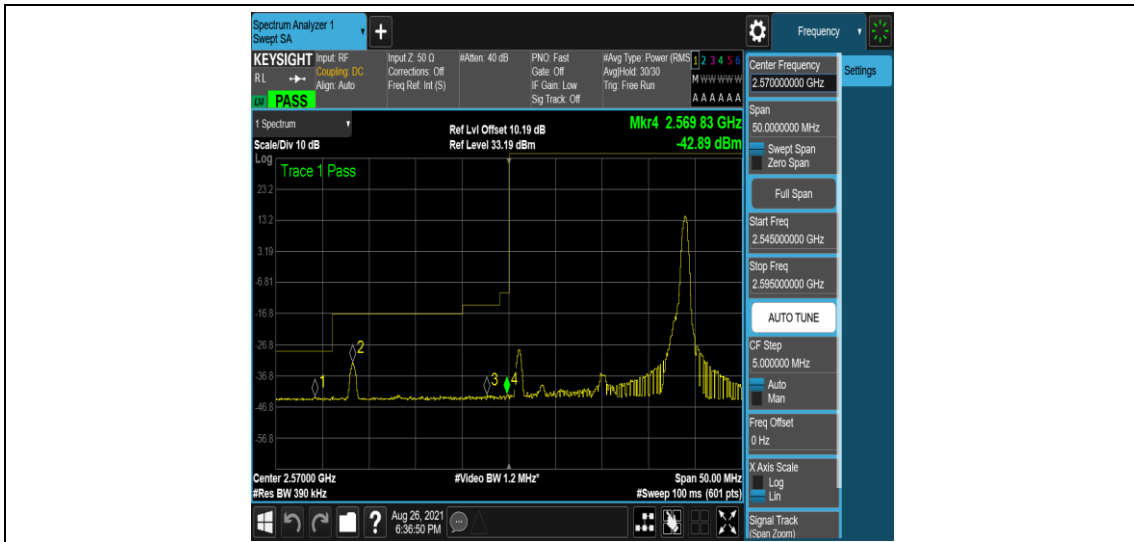

Band38-15MHz-16QAM-37825-75RB#0

Band38-15MHz-16QAM-38175-1RB#0

Band38-15MHz-16QAM-38175-1RB#74

Band38-20MHz-QPSK-37850-100RB#0

Band38-20MHz-QPSK-38150-1RB#0

Band38-20MHz-QPSK-38150-1RB#99

Band38-20MHz-QPSK-38150-100RB#0