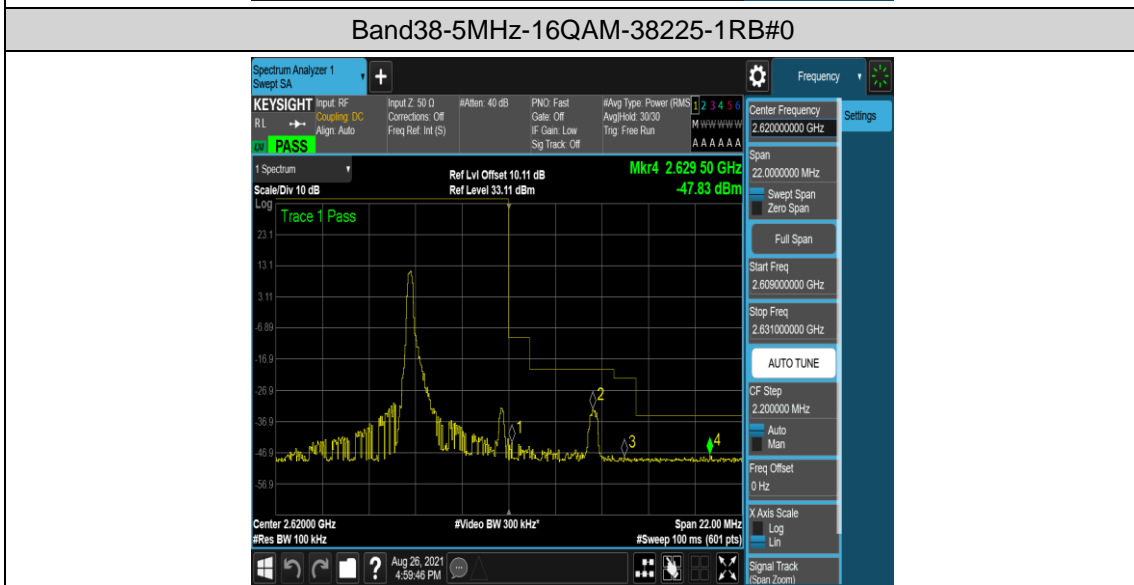

### Test Graphs

Band38-5MHz-QPSK-37775-25RB#0

Band38-5MHz-QPSK-38225-1RB#0

Band38-5MHz-QPSK-38225-1RB#24

Band38-5MHz-QPSK-38225-25RB#0

Band38-5MHz-16QAM-37775-1RB#0

Band38-5MHz-16QAM-37775-1RB#24

Band38-10MHz-QPSK-37800-50RB#0