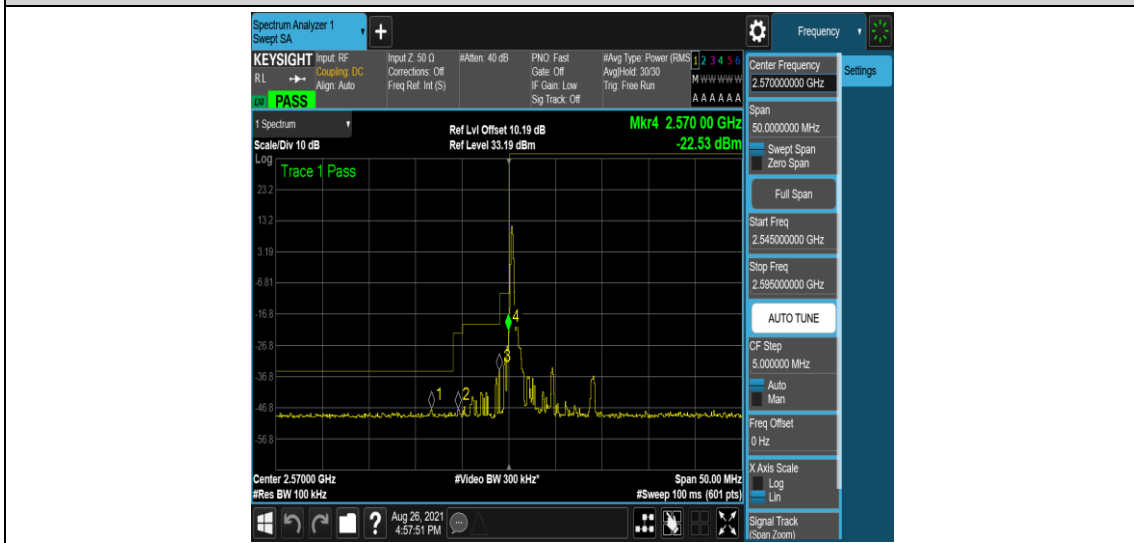

### Test Graphs

Band38-5MHz-QPSK-37775-25RB#0

Band38-5MHz-QPSK-38225-1RB#0

Band38-5MHz-QPSK-38225-1RB#24

Band38-5MHz-QPSK-38225-25RB#0

Band38-5MHz-16QAM-37775-1RB#0

Band38-5MHz-16QAM-37775-1RB#24

Band38-10MHz-QPSK-37800-50RB#0