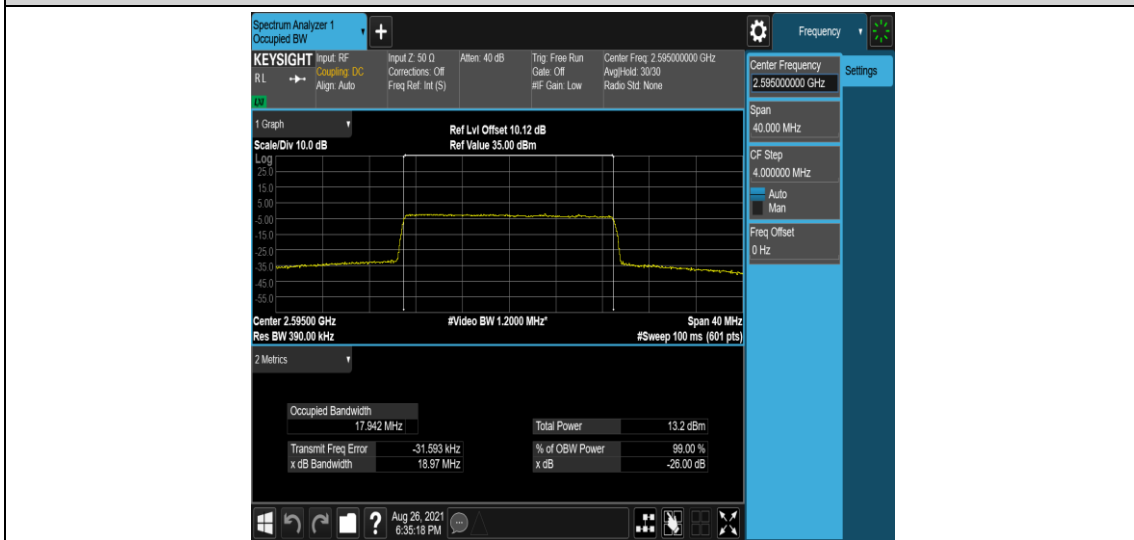

Band38-20MHz-QPSK-38000-100RB#0

Band38-20MHz-QPSK-38150-100RB#0

Band38-20MHz-16QAM-37850-100RB#0

Band38-20MHz-16QAM-38000-100RB#0

Band38-20MHz-16QAM-38150-100RB#0

## Appendix D: Band Edge