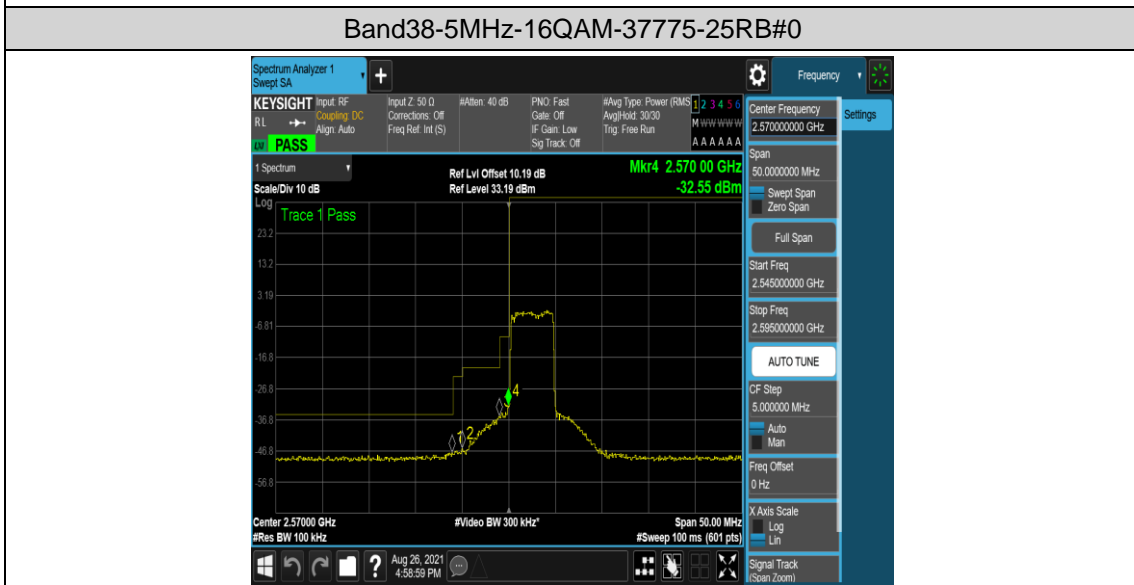

### Test Graphs

Band38-5MHz-QPSK-37775-25RB#0

Band38-5MHz-QPSK-38225-1RB#0

Band38-5MHz-QPSK-38225-1RB#24

Band38-5MHz-QPSK-38225-25RB#0

Band38-5MHz-16QAM-37775-1RB#0

Band38-5MHz-16QAM-37775-1RB#24

Band38-10MHz-QPSK-37800-50RB#0