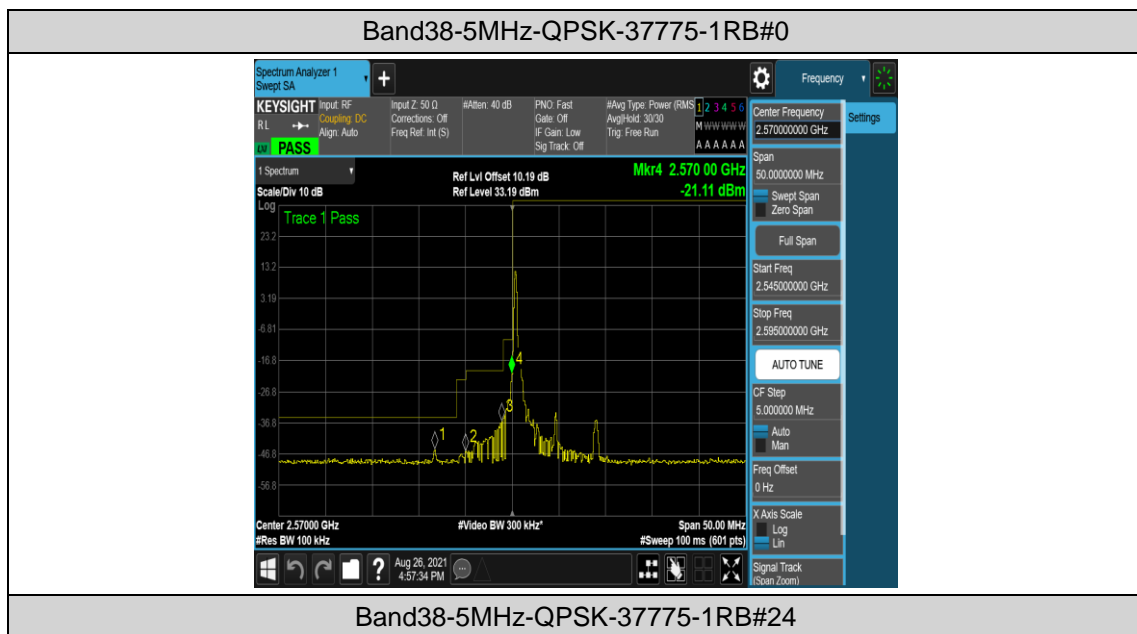

Band38	15MHz	16QAM	38175	1RB#74	-26.25,-34.14,-41.90,-44.53	PASS
Band38	15MHz	16QAM	38175	75RB#0	-36.01,-37.00,-39.18,-42.29	PASS
Band38	20MHz	QPSK	37850	1RB#0	-43.78,-38.43,-31.63,-25.26	PASS
Band38	20MHz	QPSK	37850	1RB#99	-43.80,-32.72,-43.18,-42.89	PASS
Band38	20MHz	QPSK	37850	100RB#0	-42.23,-33.63,-31.42,-30.52	PASS
Band38	20MHz	QPSK	38150	1RB#0	-43.37,-43.23,-31.25,-43.68	PASS
Band38	20MHz	QPSK	38150	1RB#99	-27.28,-32.38,-39.01,-43.76	PASS
Band38	20MHz	QPSK	38150	100RB#0	-35.65,-37.07,-38.36,-42.01	PASS
Band38	20MHz	16QAM	37850	1RB#0	-43.61,-39.23,-31.57,-24.86	PASS
Band38	20MHz	16QAM	37850	1RB#99	-43.79,-34.44,-43.02,-42.39	PASS
Band38	20MHz	16QAM	37850	100RB#0	-42.47,-35.04,-33.12,-32.77	PASS
Band38	20MHz	16QAM	38150	1RB#0	-43.20,-43.45,-31.93,-43.54	PASS
Band38	20MHz	16QAM	38150	1RB#99	-25.65,-31.92,-39.20,-43.46	PASS
Band38	20MHz	16QAM	38150	100RB#0	-37.48,-38.37,-39.67,-42.01	PASS

Test Graphs