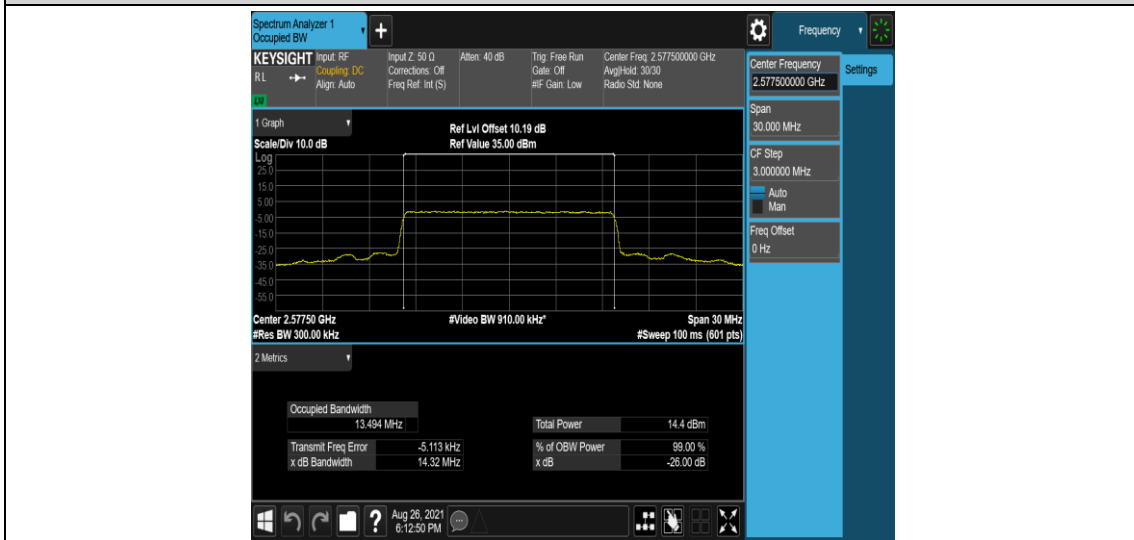

Band38-15MHz-QPSK-37825-75RB#0

Band38-15MHz-QPSK-38000-75RB#0

Band38-15MHz-QPSK-38175-75RB#0

Band38-15MHz-16QAM-37825-75RB#0

Band38-15MHz-16QAM-38000-75RB#0

Band38-15MHz-16QAM-38175-75RB#0

Band38-20MHz-QPSK-37850-100RB#0

Band38-20MHz-QPSK-38000-100RB#0

Band38-20MHz-QPSK-38150-100RB#0

Band38-20MHz-16QAM-37850-100RB#0

Band38-20MHz-16QAM-38000-100RB#0

Band38-20MHz-16QAM-38150-100RB#0