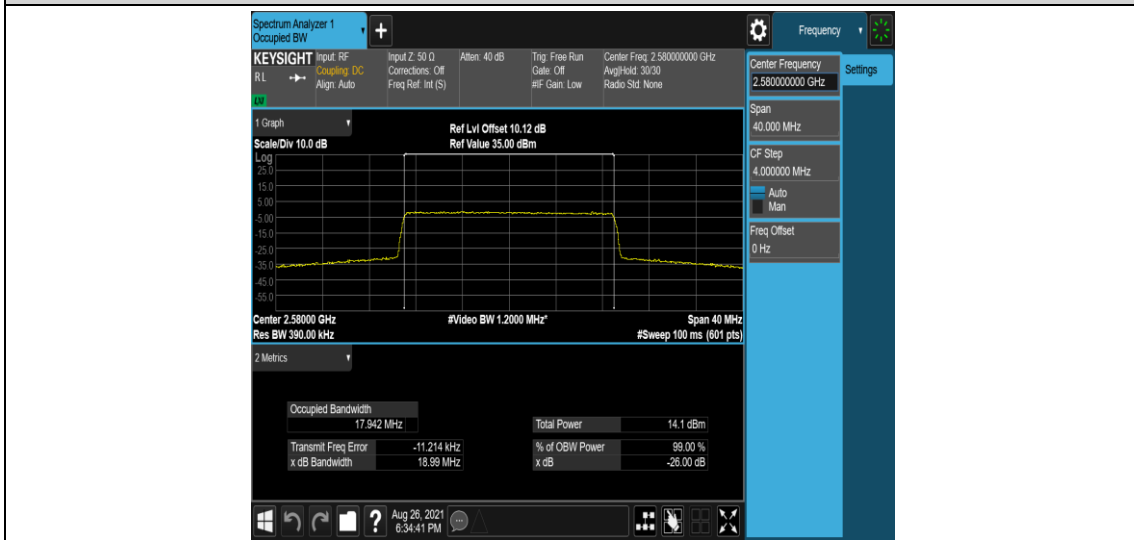

Band38-15MHz-QPSK-37825-75RB#0

Band38-15MHz-QPSK-38000-75RB#0

Band38-15MHz-QPSK-38175-75RB#0

Band38-15MHz-16QAM-37825-75RB#0

Band38-15MHz-16QAM-38000-75RB#0

Band38-15MHz-16QAM-38175-75RB#0

Band38-20MHz-QPSK-37850-100RB#0

Band38-20MHz-QPSK-38000-100RB#0

Band38-20MHz-QPSK-38150-100RB#0

Band38-20MHz-16QAM-37850-100RB#0

Band38-20MHz-16QAM-38000-100RB#0

Band38-20MHz-16QAM-38150-100RB#0