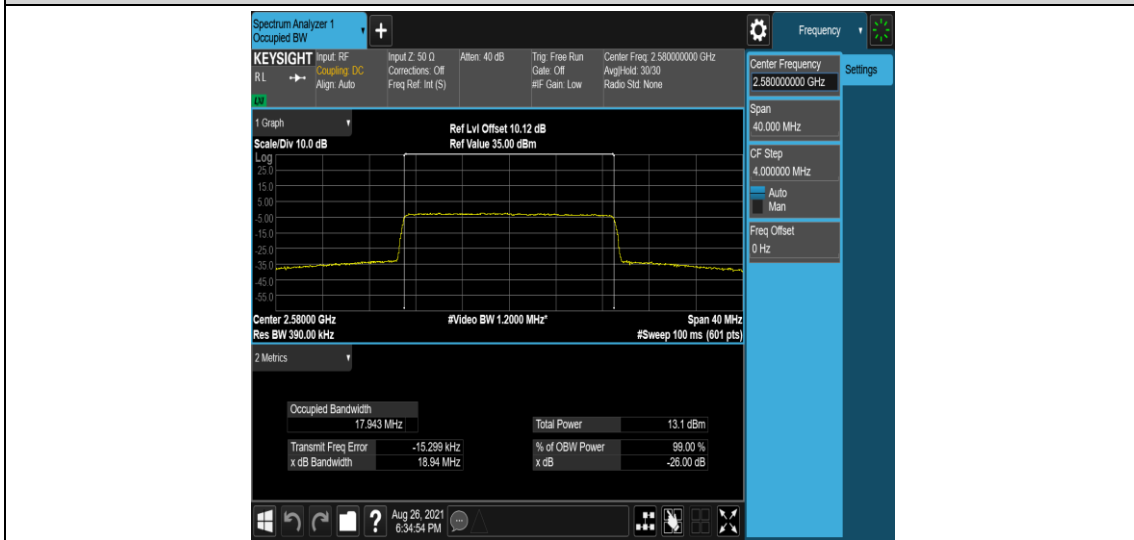

Band38-15MHz-QPSK-37825-75RB#0

Band38-15MHz-QPSK-38000-75RB#0

Band38-15MHz-QPSK-38175-75RB#0

Band38-15MHz-16QAM-37825-75RB#0

Band38-15MHz-16QAM-38000-75RB#0

Band38-15MHz-16QAM-38175-75RB#0

Band38-20MHz-QPSK-37850-100RB#0

Band38-20MHz-QPSK-38000-100RB#0

Band38-20MHz-QPSK-38150-100RB#0

Band38-20MHz-16QAM-37850-100RB#0

Band38-20MHz-16QAM-38000-100RB#0

Band38-20MHz-16QAM-38150-100RB#0