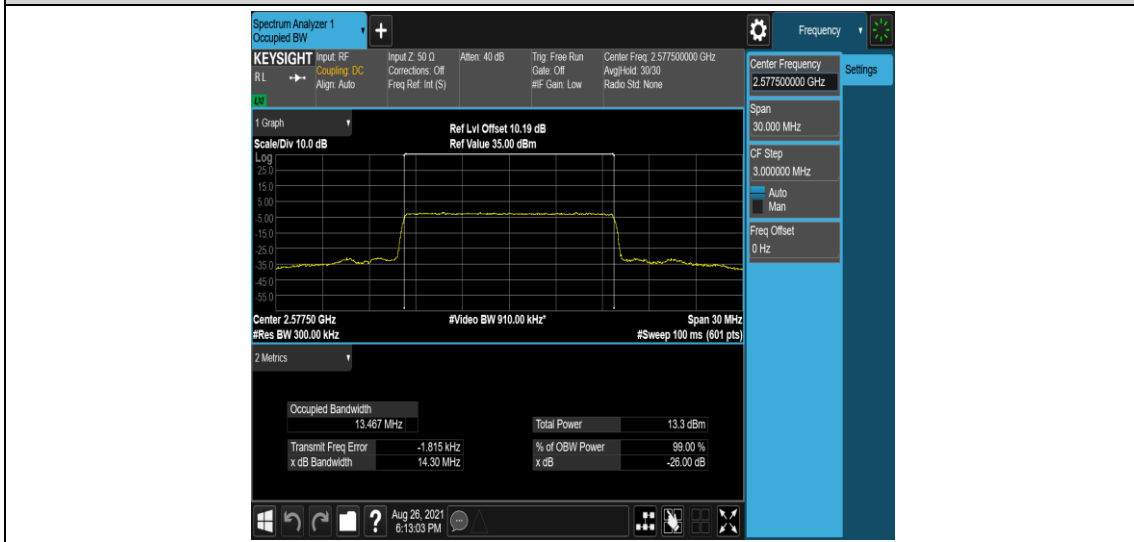

Band38-15MHz-QPSK-37825-75RB#0

Band38-15MHz-QPSK-38000-75RB#0

Band38-15MHz-QPSK-38175-75RB#0

Band38-15MHz-16QAM-37825-75RB#0

Band38-15MHz-16QAM-38000-75RB#0

Band38-15MHz-16QAM-38175-75RB#0

Band38-20MHz-QPSK-37850-100RB#0

Band38-20MHz-QPSK-38000-100RB#0

Band38-20MHz-QPSK-38150-100RB#0

Band38-20MHz-16QAM-37850-100RB#0

Band38-20MHz-16QAM-38000-100RB#0

Band38-20MHz-16QAM-38150-100RB#0