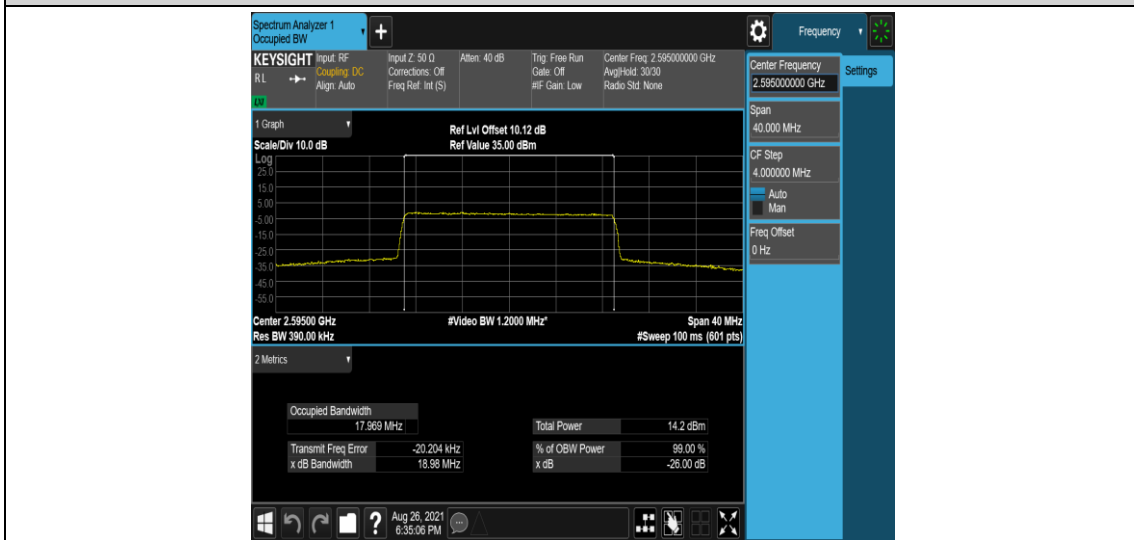

Band38-15MHz-QPSK-37825-75RB#0

Band38-15MHz-QPSK-38000-75RB#0

Band38-15MHz-QPSK-38175-75RB#0

Band38-15MHz-16QAM-37825-75RB#0

Band38-15MHz-16QAM-38000-75RB#0

Band38-15MHz-16QAM-38175-75RB#0

Band38-20MHz-QPSK-37850-100RB#0

Band38-20MHz-QPSK-38000-100RB#0

Band38-20MHz-QPSK-38150-100RB#0

Band38-20MHz-16QAM-37850-100RB#0

Band38-20MHz-16QAM-38000-100RB#0

Band38-20MHz-16QAM-38150-100RB#0

## Appendix D: Band Edge