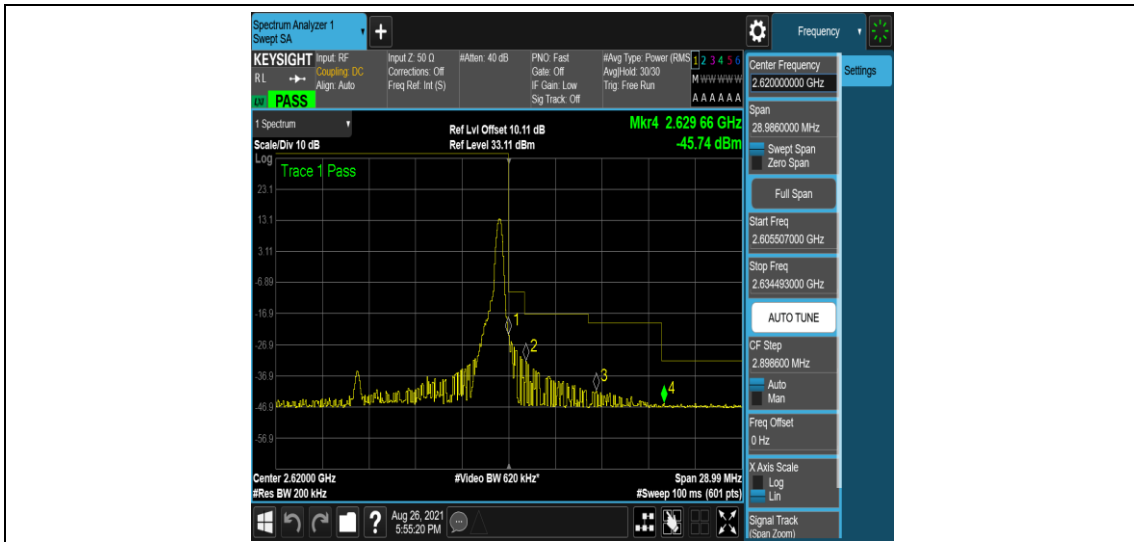

Band38-10MHz-QPSK-38200-1RB#49