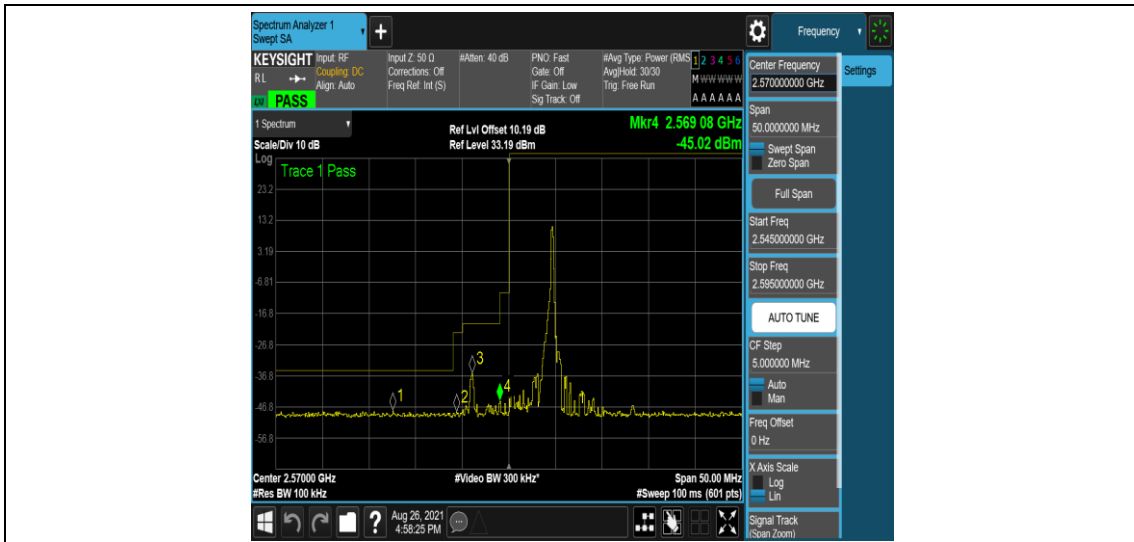

### Test Graphs

Band38-5MHz-QPSK-37775-25RB#0

Band38-5MHz-QPSK-38225-1RB#0

Band38-5MHz-QPSK-38225-1RB#24

Band38-5MHz-QPSK-38225-25RB#0

Band38-5MHz-16QAM-37775-1RB#0

Band38-5MHz-16QAM-37775-1RB#24

Band38-10MHz-QPSK-37800-50RB#0