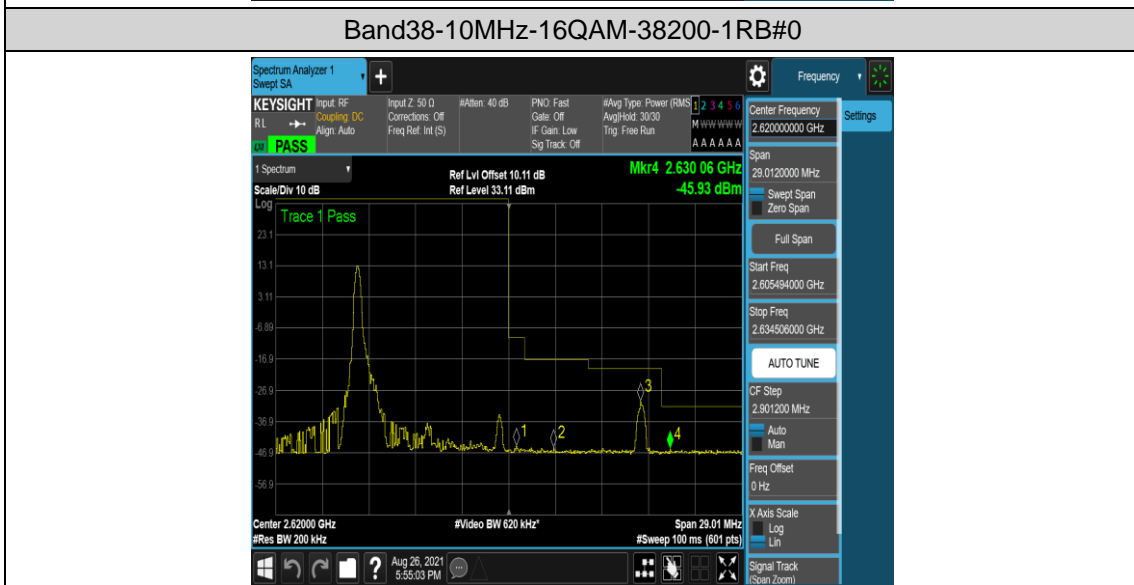

Band38-10MHz-QPSK-38200-1RB#0

Band38-10MHz-QPSK-38200-1RB#49

Band38-10MHz-QPSK-38200-50RB#0

Band38-10MHz-16QAM-37800-1RB#0

Band38-10MHz-16QAM-37800-1RB#49

Band38-10MHz-16QAM-38200-50RB#0

Band38-15MHz-QPSK-37825-1RB#0