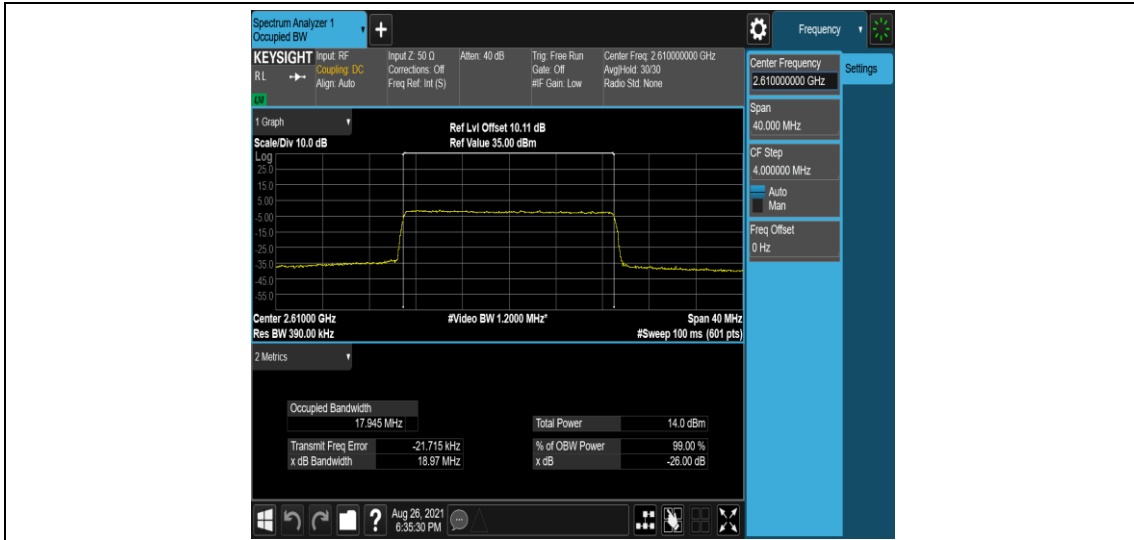

Band38-20MHz-QPSK-38150-100RB#0