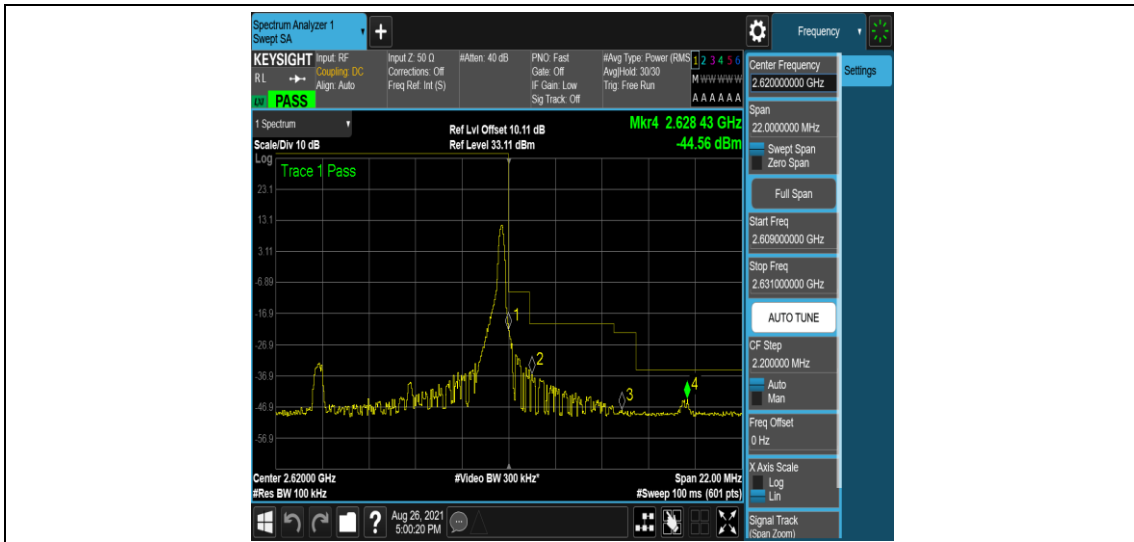

### Test Graphs

Band38-5MHz-QPSK-37775-25RB#0

Band38-5MHz-QPSK-38225-1RB#0

Band38-5MHz-QPSK-38225-1RB#24

Band38-5MHz-QPSK-38225-25RB#0

Band38-5MHz-16QAM-37775-1RB#0

Band38-5MHz-16QAM-37775-1RB#24

Band38-10MHz-QPSK-37800-50RB#0