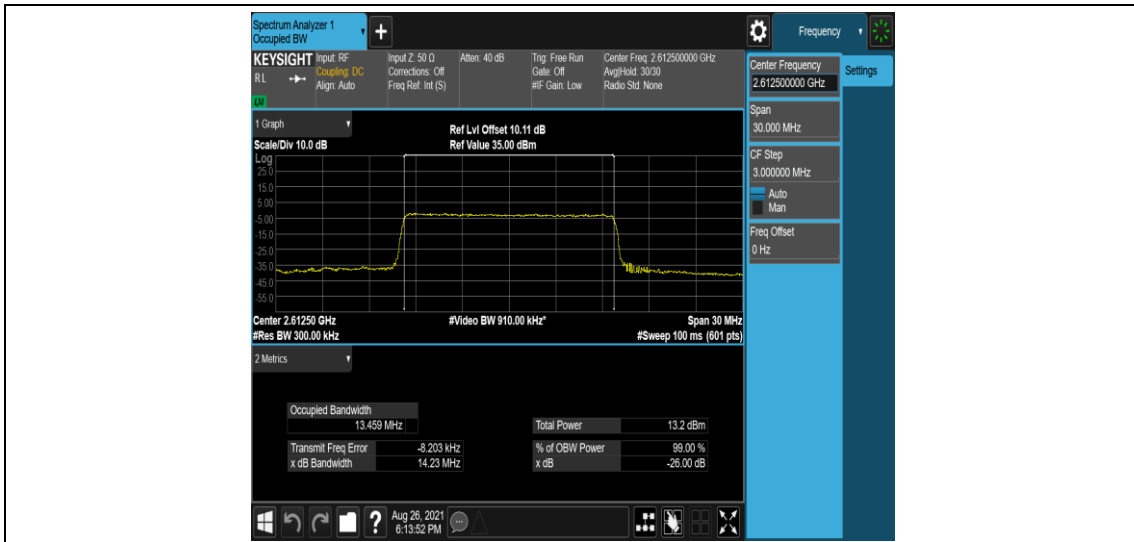

Band38-15MHz-QPSK-37825-75RB#0

Band38-15MHz-QPSK-38000-75RB#0

Band38-15MHz-QPSK-38175-75RB#0

Band38-15MHz-16QAM-37825-75RB#0

Band38-15MHz-16QAM-38000-75RB#0

Band38-15MHz-16QAM-38175-75RB#0

Band38-20MHz-QPSK-37850-100RB#0