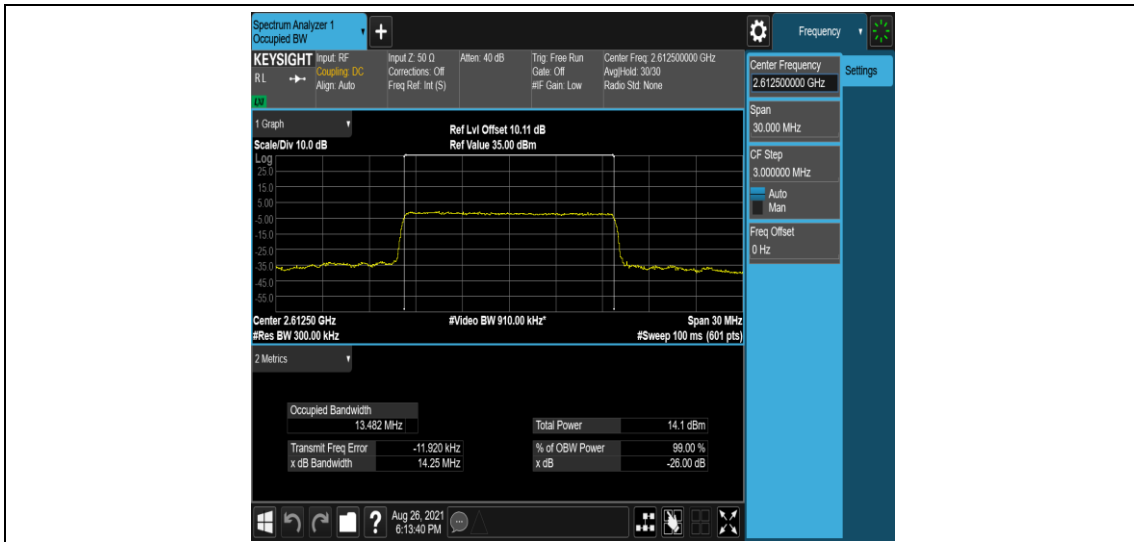

Band38-15MHz-QPSK-37825-75RB#0

Band38-15MHz-QPSK-38000-75RB#0

Band38-15MHz-QPSK-38175-75RB#0

Band38-15MHz-16QAM-37825-75RB#0

Band38-15MHz-16QAM-38000-75RB#0

Band38-15MHz-16QAM-38175-75RB#0

Band38-20MHz-QPSK-37850-100RB#0