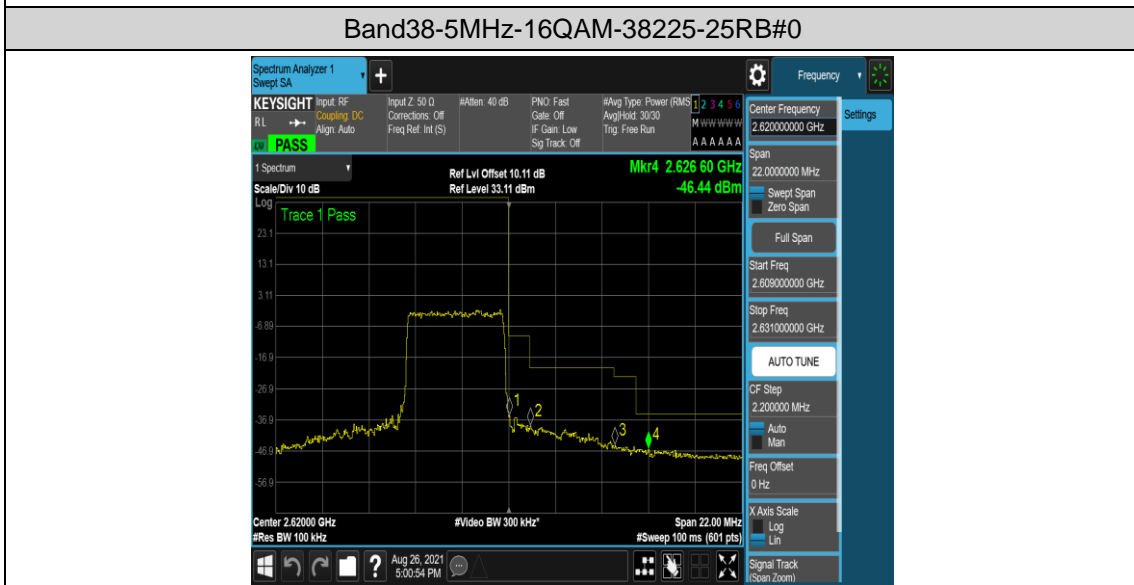

### Test Graphs

Band38-5MHz-QPSK-37775-25RB#0

Band38-5MHz-QPSK-38225-1RB#0

Band38-5MHz-QPSK-38225-1RB#24

Band38-5MHz-QPSK-38225-25RB#0

Band38-5MHz-16QAM-37775-1RB#0

Band38-5MHz-16QAM-37775-1RB#24

Band38-10MHz-QPSK-37800-50RB#0