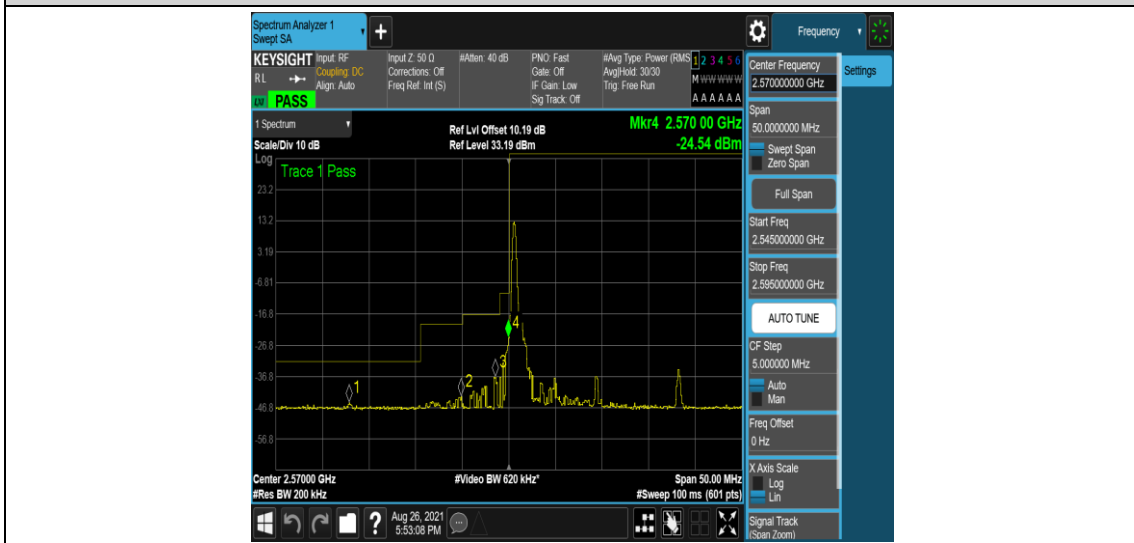

Band38-10MHz-QPSK-38200-1RB#0

Band38-10MHz-QPSK-38200-1RB#49

Band38-10MHz-QPSK-38200-50RB#0

Band38-10MHz-16QAM-37800-1RB#0

Band38-10MHz-16QAM-37800-1RB#49

Band38-10MHz-16QAM-38200-50RB#0

Band38-15MHz-QPSK-37825-1RB#0