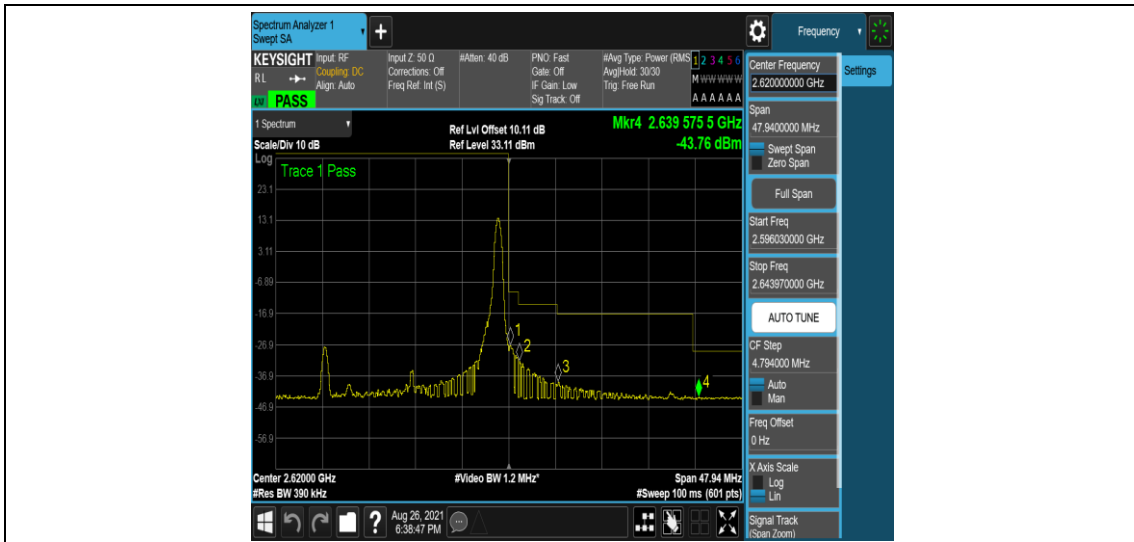

Band38-15MHz-16QAM-37825-75RB#0

Band38-15MHz-16QAM-38175-1RB#0

Band38-15MHz-16QAM-38175-1RB#74

Band38-20MHz-QPSK-37850-100RB#0

Band38-20MHz-QPSK-38150-1RB#0

Band38-20MHz-QPSK-38150-1RB#99

Band38-20MHz-QPSK-38150-100RB#0