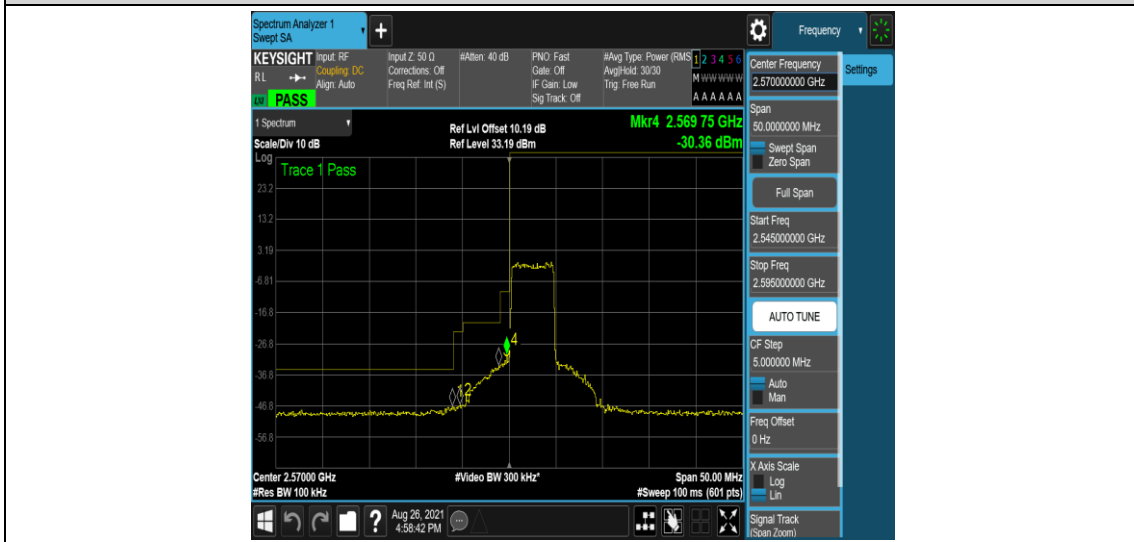

Band38-5MHz-QPSK-37775-25RB#0