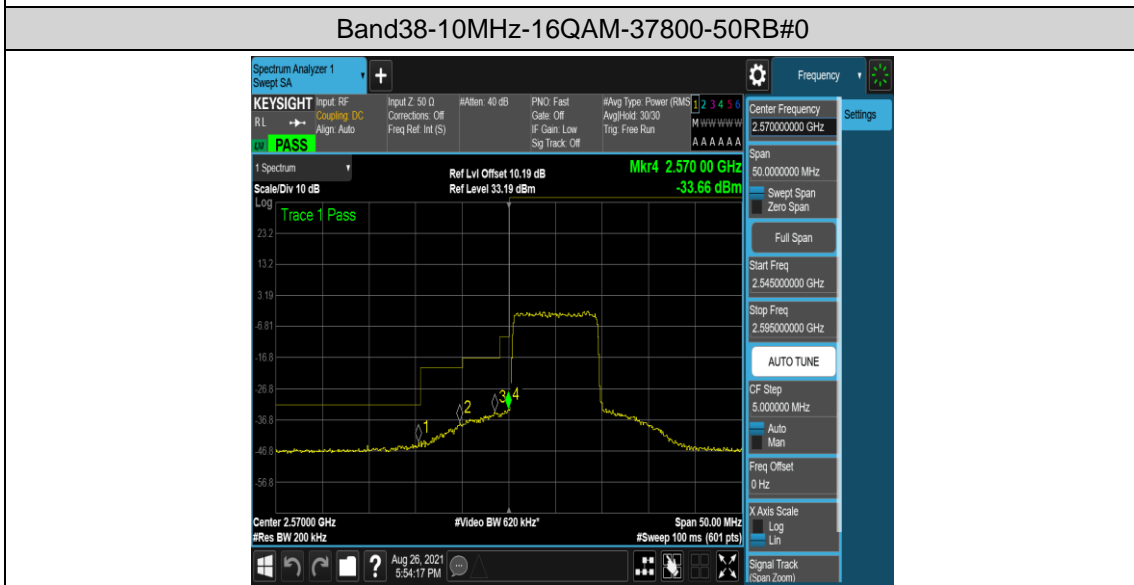

Band38-10MHz-QPSK-38200-1RB#0

Band38-10MHz-QPSK-38200-1RB#49

Band38-10MHz-QPSK-38200-50RB#0

Band38-10MHz-16QAM-37800-1RB#0

Band38-10MHz-16QAM-37800-1RB#49

Band38-10MHz-16QAM-38200-50RB#0

Band38-15MHz-QPSK-37825-1RB#0