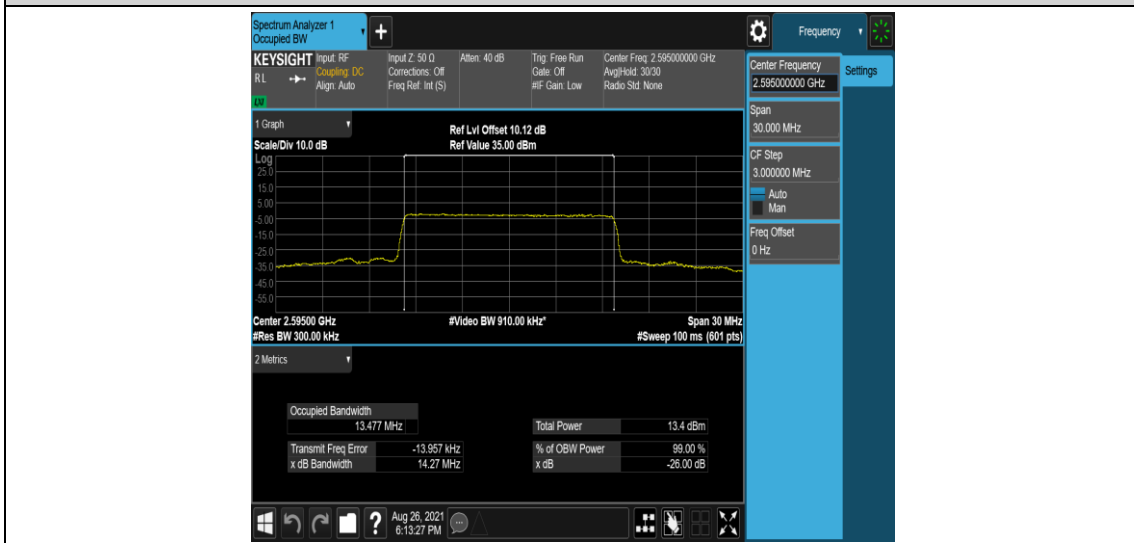

Band38-15MHz-QPSK-37825-75RB#0

Band38-15MHz-QPSK-38000-75RB#0

Band38-15MHz-QPSK-38175-75RB#0

Band38-15MHz-16QAM-37825-75RB#0

Band38-15MHz-16QAM-38000-75RB#0

Band38-15MHz-16QAM-38175-75RB#0

Band38-20MHz-QPSK-37850-100RB#0

Band38-20MHz-QPSK-38000-100RB#0

Band38-20MHz-QPSK-38150-100RB#0

Band38-20MHz-16QAM-37850-100RB#0

Band38-20MHz-16QAM-38000-100RB#0

Band38-20MHz-16QAM-38150-100RB#0