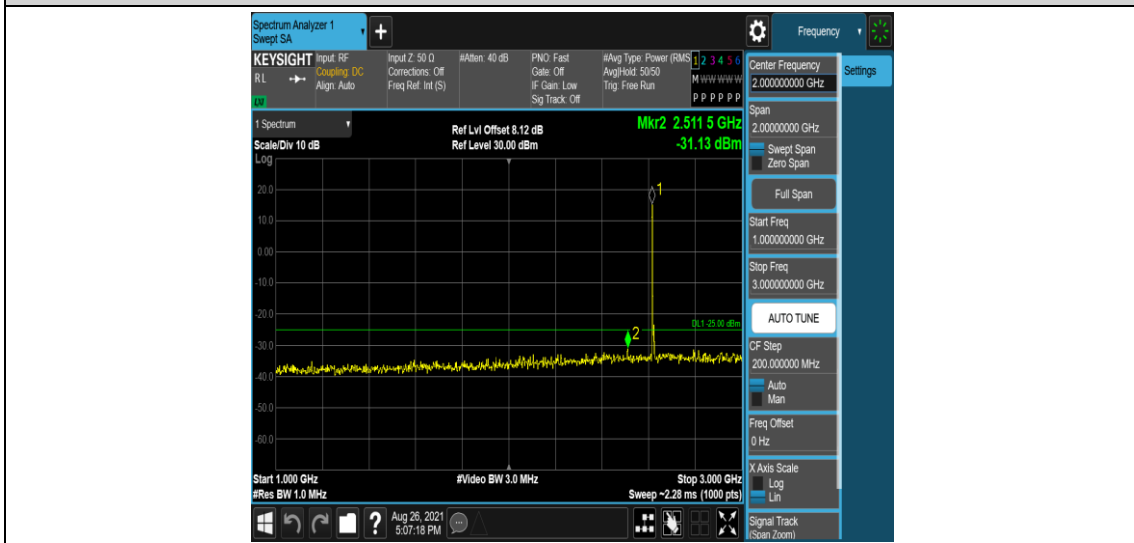

Band38-5MHz-16QAM-38225-1RB#0-Range4:1000~3000MHz

Band38-5MHz-16QAM-38225-1RB#0-Range5:3000~26500MHz