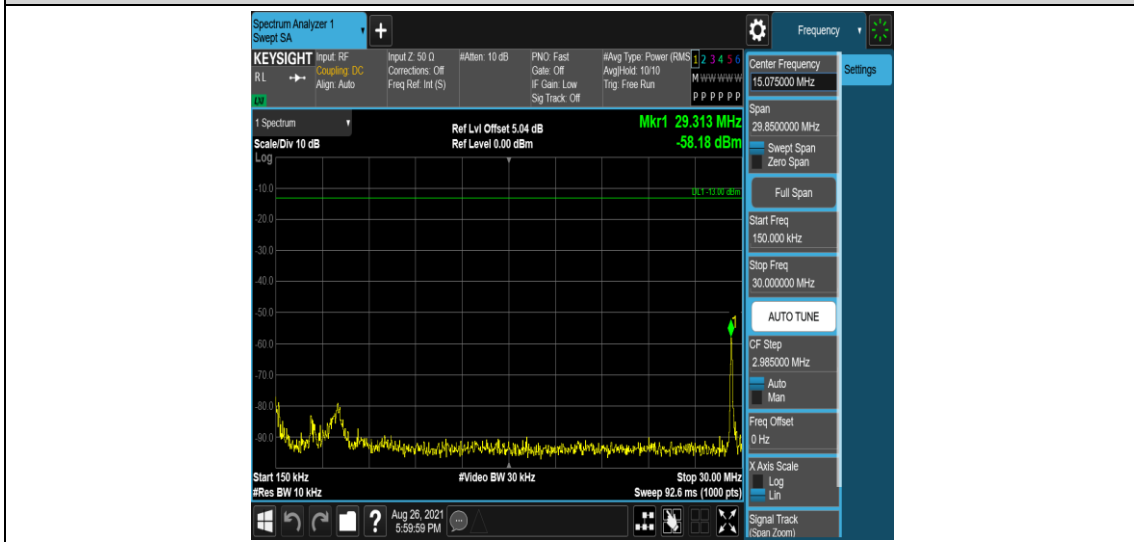

Band38-10MHz-16QAM-37800-1RB#0-Range3:30~1000MHz

Band38-10MHz-16QAM-37800-1RB#0-Range4:1000~3000MHz

Band38-10MHz-16QAM-37800-1RB#0-Range5:3000~26500MHz

Band38-10MHz-16QAM-38000-1RB#0-Range1:0.009~0.15MHz

Band38-10MHz-16QAM-38000-1RB#0-Range2:0.15~30MHz

Band38-10MHz-16QAM-38000-1RB#0-Range3:30~1000MHz

Band38-10MHz-16QAM-38000-1RB#0-Range4:1000~3000MHz