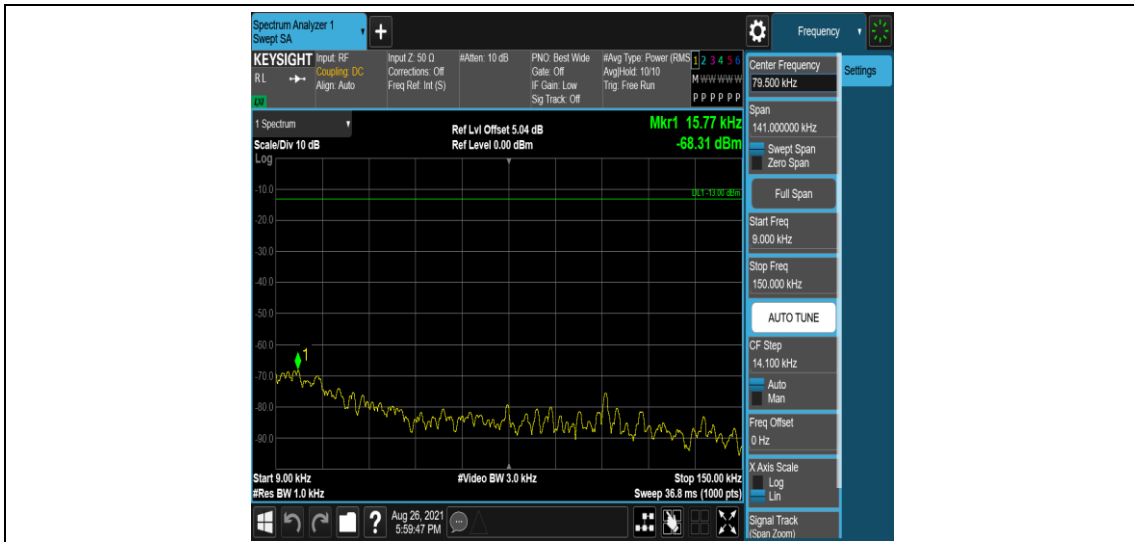

Band38-10MHz-16QAM-37800-1RB#0-Range3:30~1000MHz

Band38-10MHz-16QAM-37800-1RB#0-Range4:1000~3000MHz

Band38-10MHz-16QAM-37800-1RB#0-Range5:3000~26500MHz

Band38-10MHz-16QAM-38000-1RB#0-Range1:0.009~0.15MHz

Band38-10MHz-16QAM-38000-1RB#0-Range2:0.15~30MHz

Band38-10MHz-16QAM-38000-1RB#0-Range3:30~1000MHz

Band38-10MHz-16QAM-38000-1RB#0-Range4:1000~3000MHz