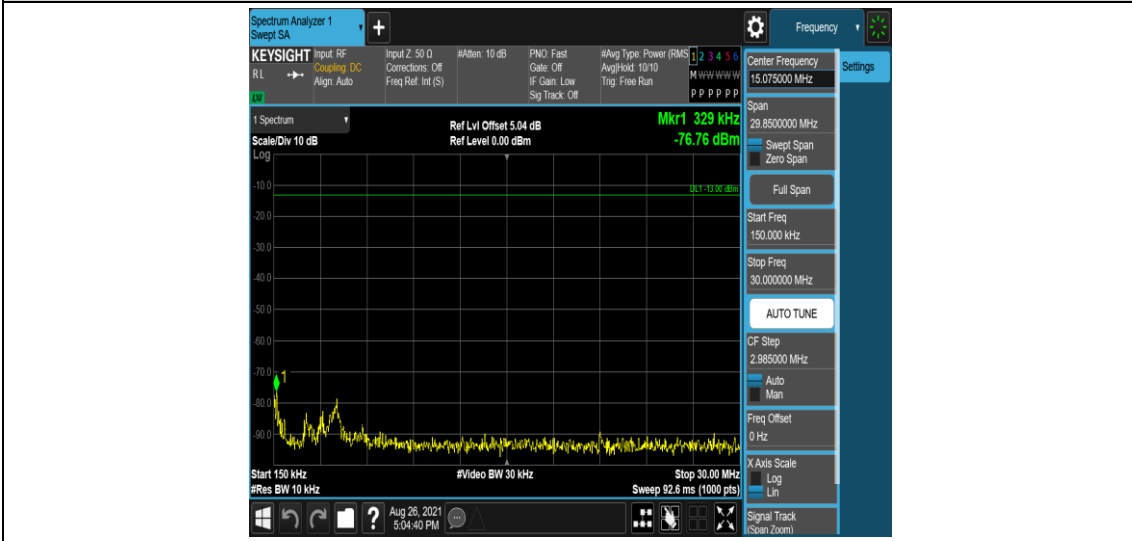

Band38-5MHz-16QAM-37775-1RB#0-Range3:30~1000MHz

Band38-5MHz-16QAM-37775-1RB#0-Range4:1000~3000MHz

Band38-5MHz-16QAM-37775-1RB#0-Range5:3000~26500MHz

Band38-5MHz-16QAM-38000-1RB#0-Range1:0.009~0.15MHz

Band38-5MHz-16QAM-38000-1RB#0-Range2:0.15~30MHz