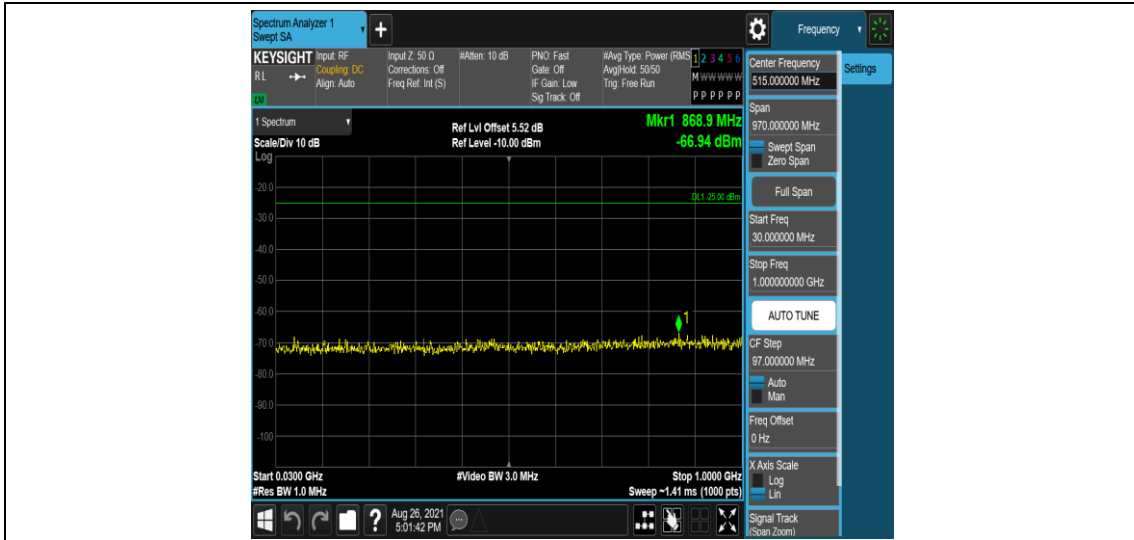

Band38-5MHz-QPSK-37775-1RB#0-Range4:1000~3000MHz