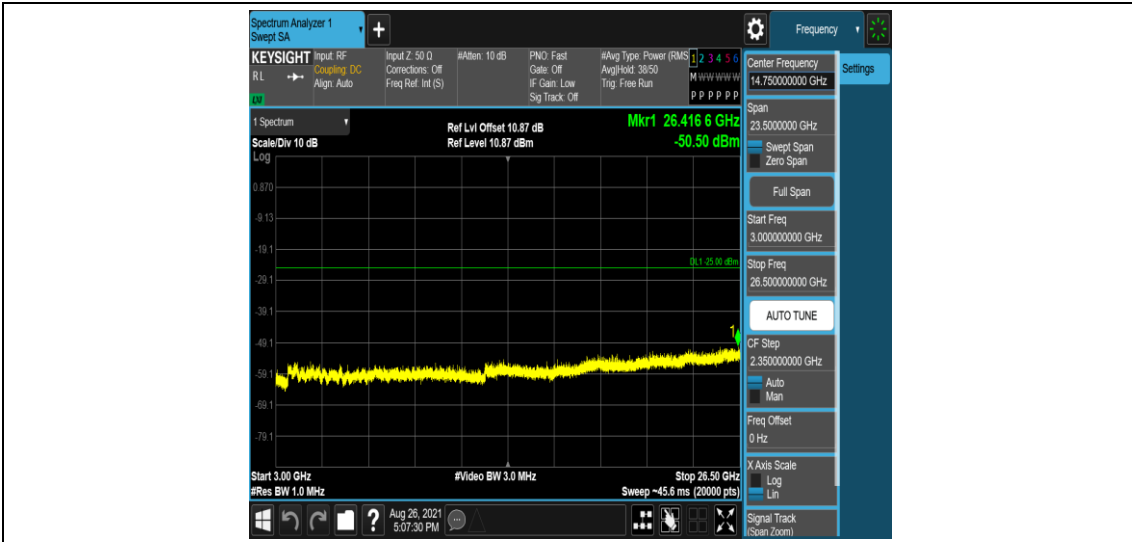

Band38-5MHz-16QAM-38225-1RB#0-Range5:3000~26500MHz

Band38-10MHz-QPSK-37800-1RB#0-Range1:0.009~0.15MHz