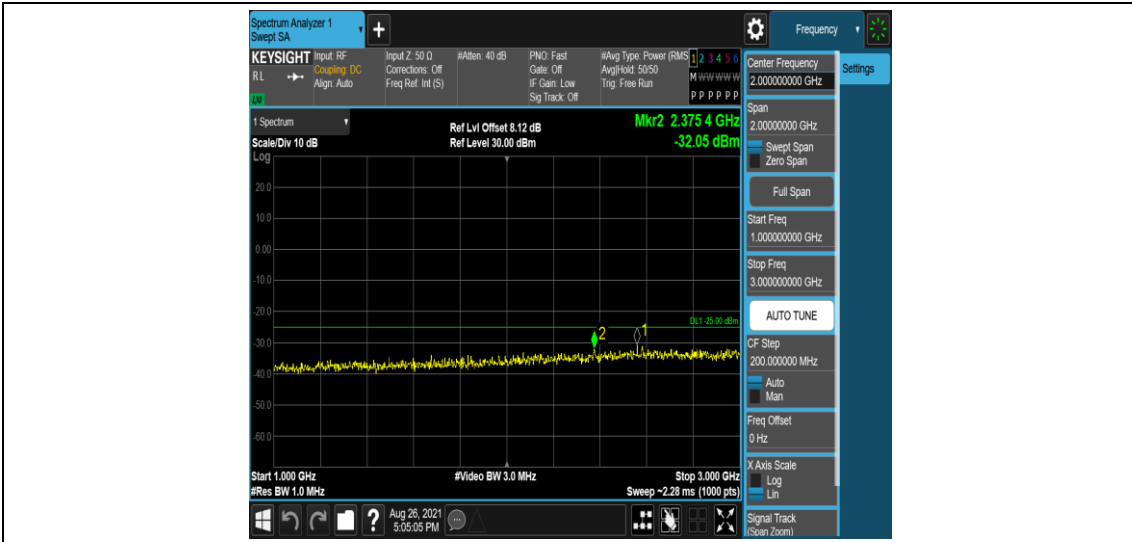

Band38-5MHz-16QAM-38000-1RB#0-Range4:1000~3000MHz

Band38-5MHz-16QAM-38000-1RB#0-Range5:3000~26500MHz