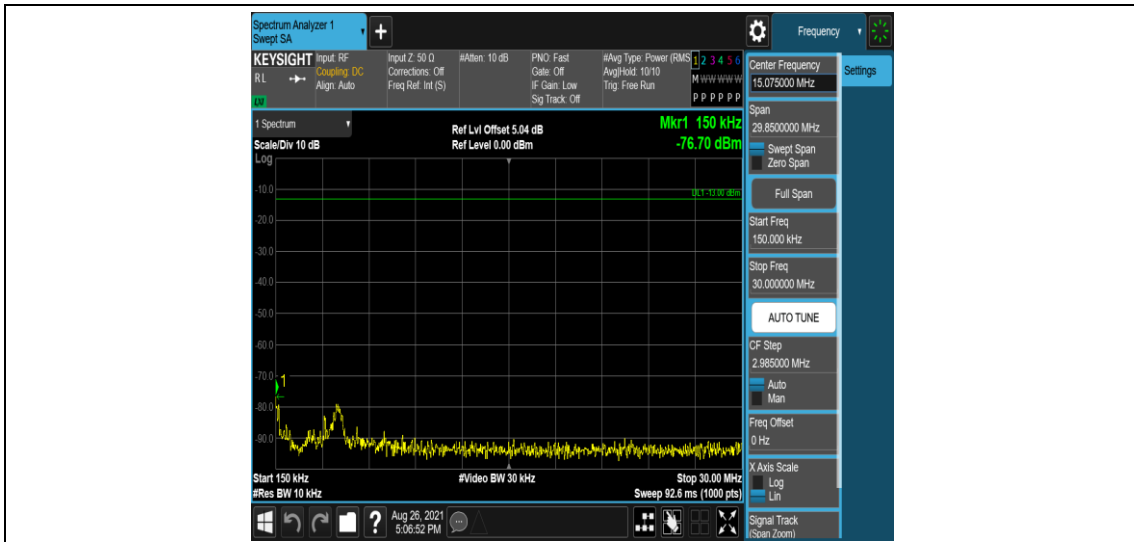

Band38-5MHz-16QAM-38000-1RB#0-Range3:30~1000MHz

Band38-5MHz-16QAM-38000-1RB#0-Range4:1000~3000MHz

Band38-5MHz-16QAM-38000-1RB#0-Range5:3000~26500MHz

Band38-5MHz-16QAM-38225-1RB#0-Range1:0.009~0.15MHz

Band38-5MHz-16QAM-38225-1RB#0-Range2:0.15~30MHz