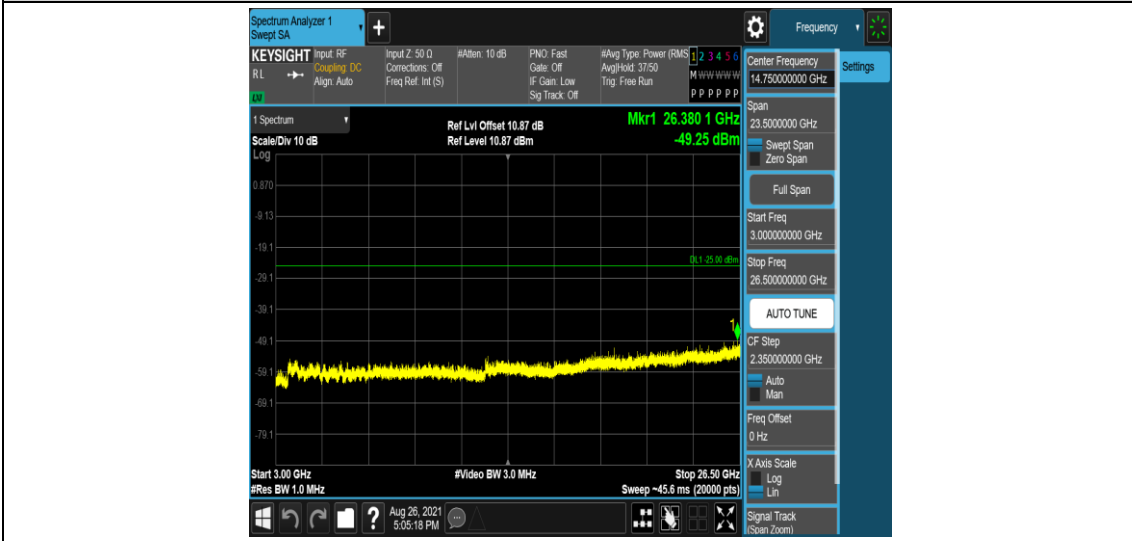

Band38-5MHz-16QAM-38000-1RB#0-Range5:3000~26500MHz

Band38-5MHz-16QAM-38225-1RB#0-Range1:0.009~0.15MHz