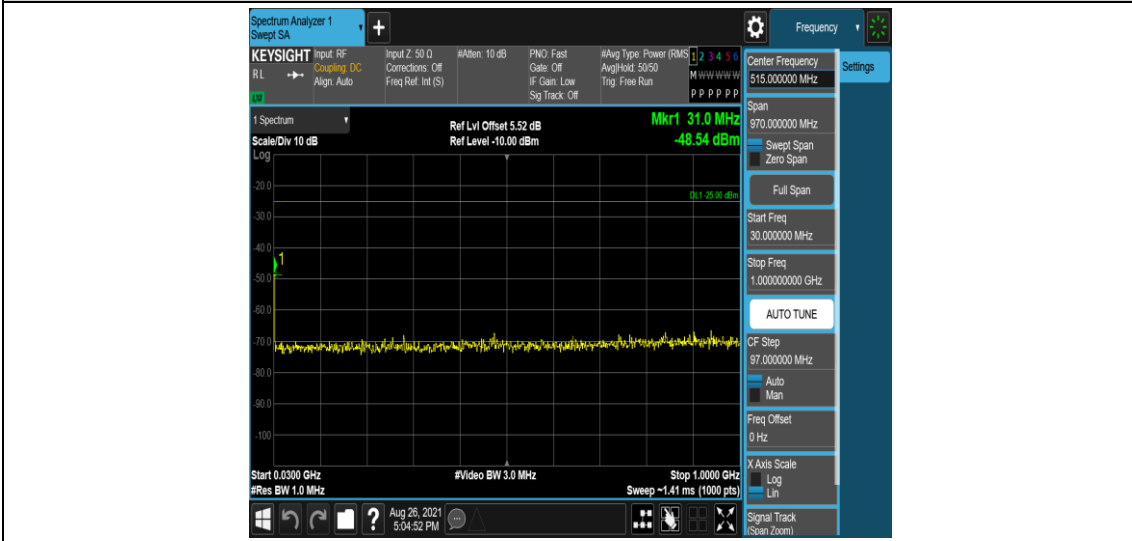

Band38-5MHz-16QAM-38000-1RB#0-Range3:30~1000MHz

Band38-5MHz-16QAM-38000-1RB#0-Range4:1000~3000MHz