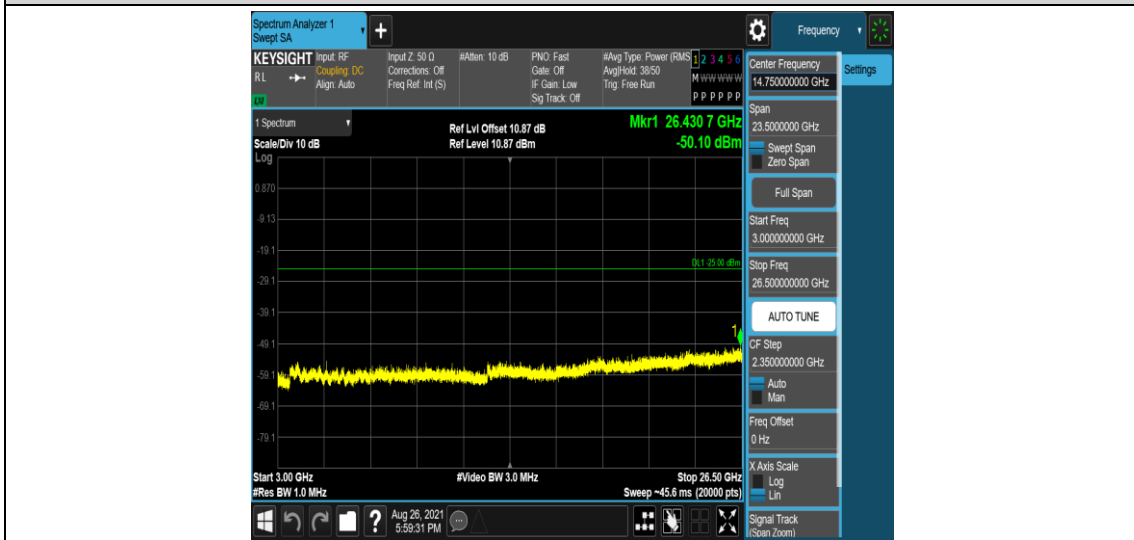

Band38-10MHz-QPSK-38000-1RB#0-Range5:3000~26500MHz

Band38-10MHz-QPSK-38200-1RB#0-Range1:0.009~0.15MHz