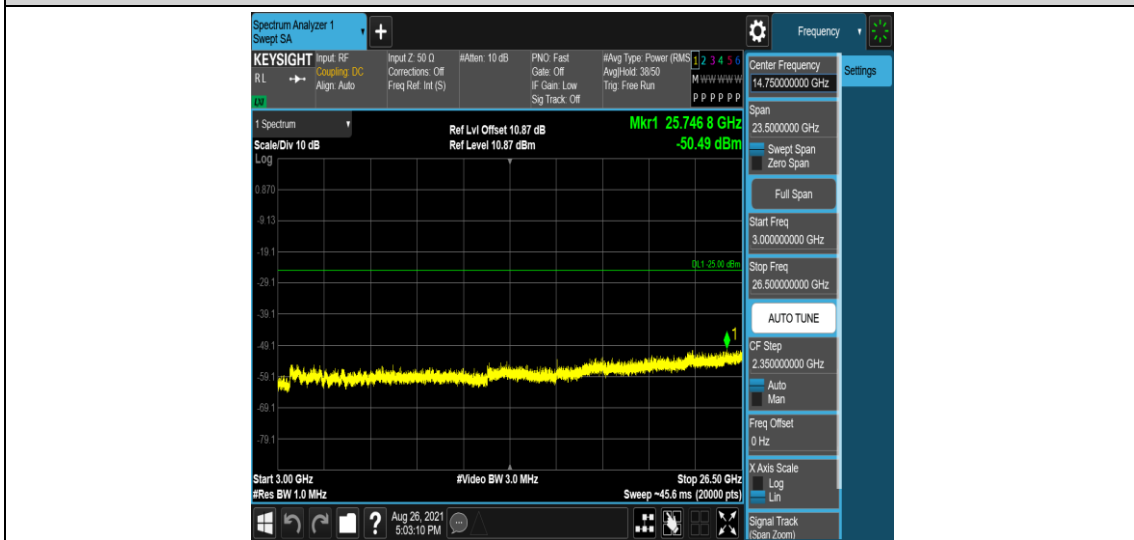

Band38-5MHz-16QAM-37775-1RB#0-Range5:3000~26500MHz

Band38-5MHz-16QAM-38000-1RB#0-Range1:0.009~0.15MHz