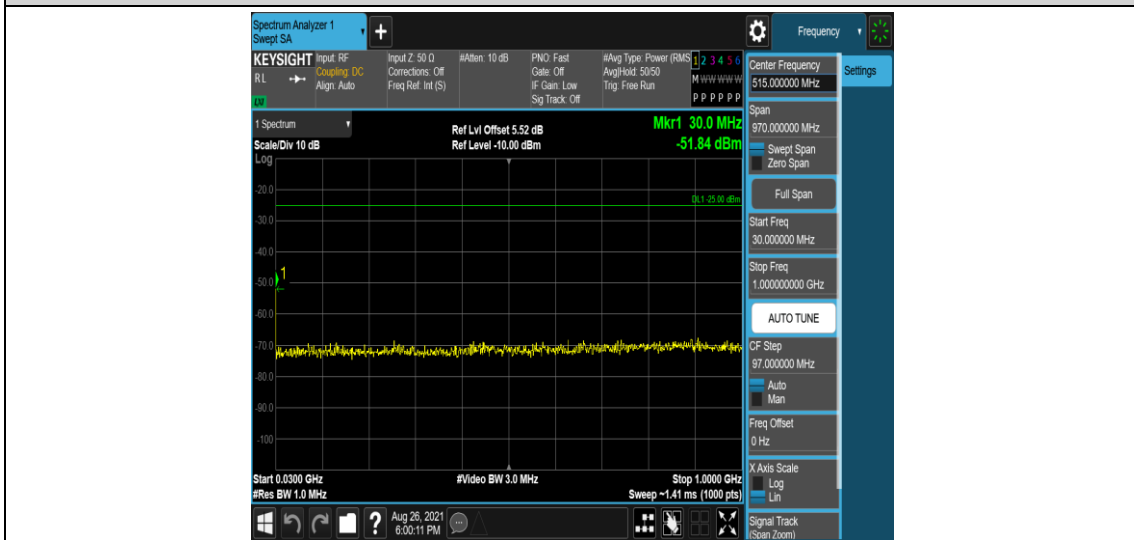

Band38-10MHz-16QAM-37800-1RB#0-Range3:30~1000MHz

Band38-10MHz-16QAM-37800-1RB#0-Range4:1000~3000MHz

Band38-10MHz-16QAM-37800-1RB#0-Range5:3000~26500MHz

Band38-10MHz-16QAM-38000-1RB#0-Range1:0.009~0.15MHz

Band38-10MHz-16QAM-38000-1RB#0-Range2:0.15~30MHz

Band38-10MHz-16QAM-38000-1RB#0-Range3:30~1000MHz

Band38-10MHz-16QAM-38000-1RB#0-Range4:1000~3000MHz