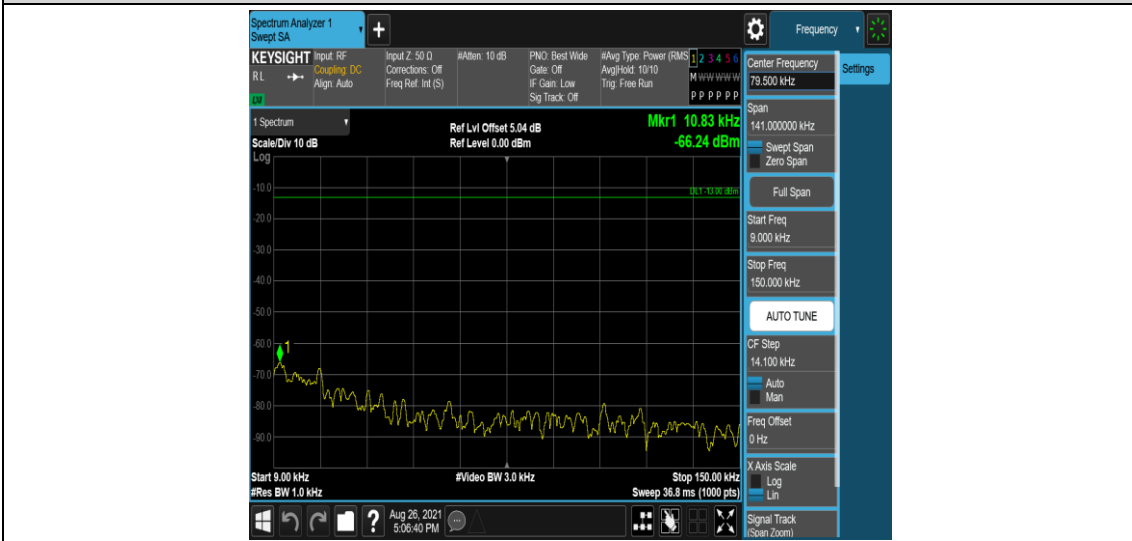

Band38-5MHz-16QAM-38000-1RB#0-Range3:30~1000MHz

Band38-5MHz-16QAM-38000-1RB#0-Range4:1000~3000MHz

Band38-5MHz-16QAM-38000-1RB#0-Range5:3000~26500MHz

Band38-5MHz-16QAM-38225-1RB#0-Range1:0.009~0.15MHz

Band38-5MHz-16QAM-38225-1RB#0-Range2:0.15~30MHz

Band38-5MHz-16QAM-38225-1RB#0-Range3:30~1000MHz

Band38-5MHz-16QAM-38225-1RB#0-Range4:1000~3000MHz

Band38-5MHz-16QAM-38225-1RB#0-Range5:3000~26500MHz

Band38-10MHz-QPSK-37800-1RB#0-Range1:0.009~0.15MHz

Band38-10MHz-QPSK-37800-1RB#0-Range2:0.15~30MHz