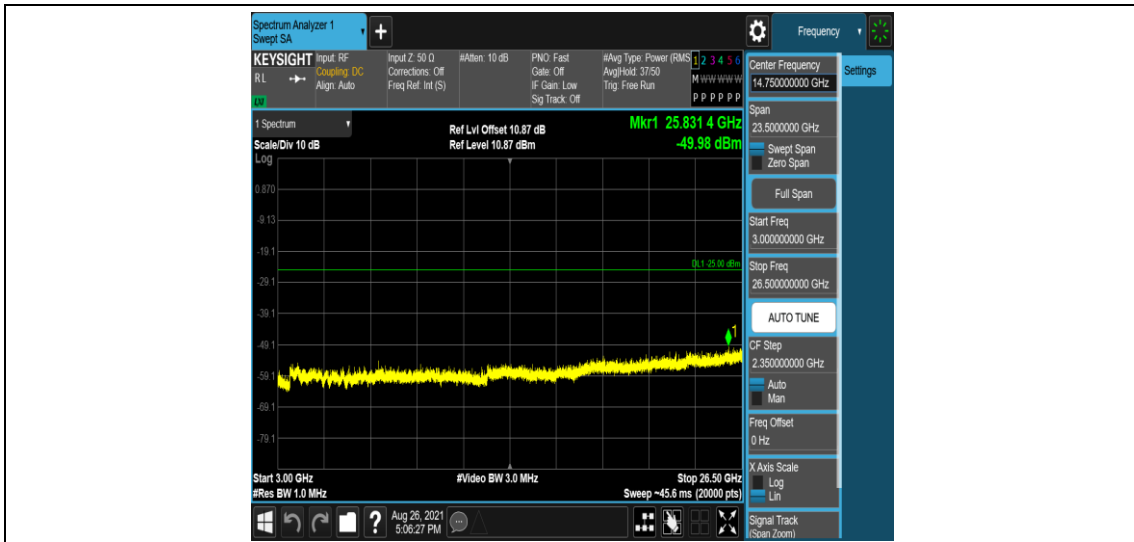

Band38-5MHz-QPSK-38225-1RB#0-Range5:3000~26500MHz

Band38-5MHz-16QAM-37775-1RB#0-Range1:0.009~0.15MHz