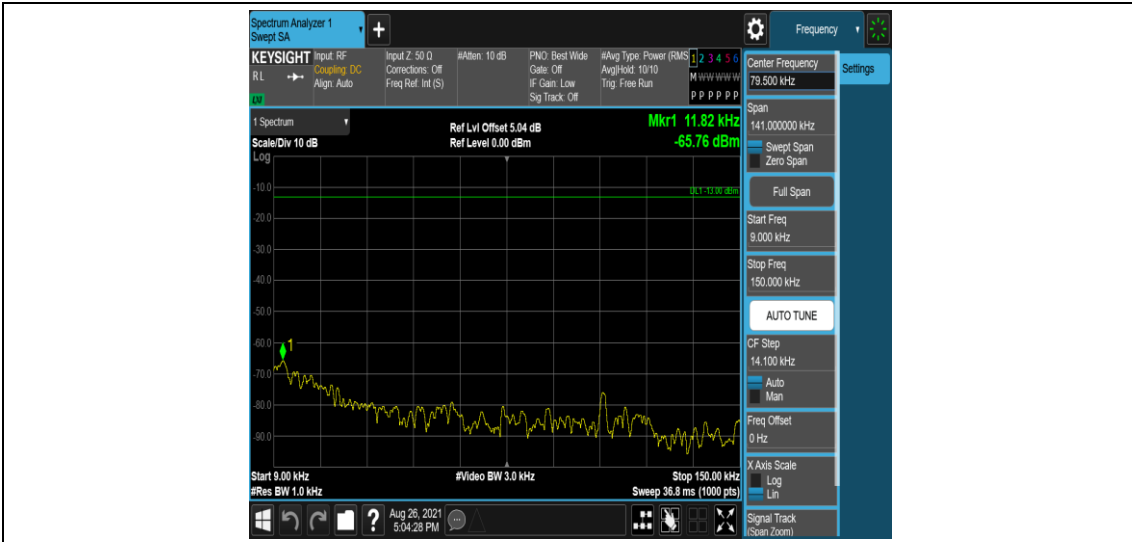

Band38-5MHz-16QAM-37775-1RB#0-Range3:30~1000MHz

Band38-5MHz-16QAM-37775-1RB#0-Range4:1000~3000MHz

Band38-5MHz-16QAM-37775-1RB#0-Range5:3000~26500MHz

Band38-5MHz-16QAM-38000-1RB#0-Range1:0.009~0.15MHz

Band38-5MHz-16QAM-38000-1RB#0-Range2:0.15~30MHz

Band38-5MHz-16QAM-38000-1RB#0-Range3:30~1000MHz

Band38-5MHz-16QAM-38000-1RB#0-Range4:1000~3000MHz

Band38-5MHz-16QAM-38000-1RB#0-Range5:3000~26500MHz

Band38-5MHz-16QAM-38225-1RB#0-Range1:0.009~0.15MHz

Band38-5MHz-16QAM-38225-1RB#0-Range2:0.15~30MHz