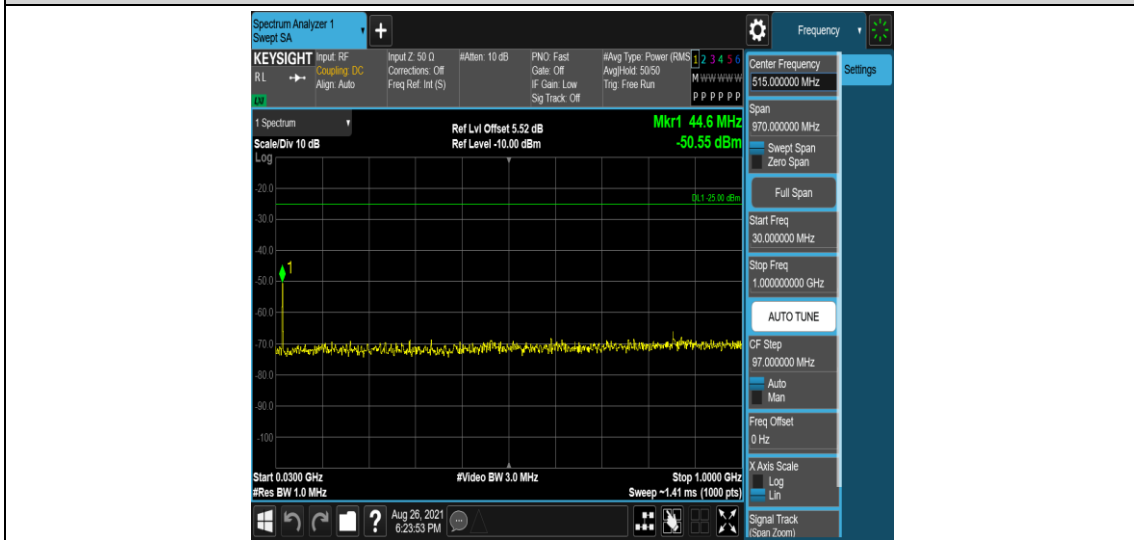

Band38-15MHz-16QAM-38000-1RB#0-Range5:3000~26500MHz

Band38-15MHz-16QAM-38175-1RB#0-Range1:0.009~0.15MHz

Band38-15MHz-16QAM-38175-1RB#0-Range2:0.15~30MHz

Band38-15MHz-16QAM-38175-1RB#0-Range3:30~1000MHz

Band38-15MHz-16QAM-38175-1RB#0-Range4:1000~3000MHz