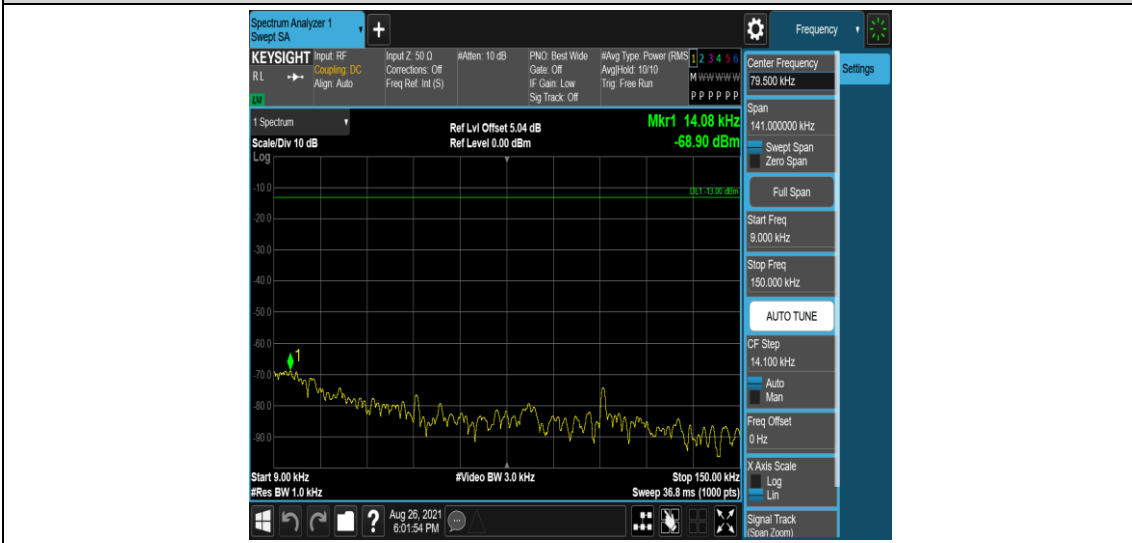

Band38-10MHz-16QAM-38000-1RB#0-Range5:3000~26500MHz

Band38-10MHz-16QAM-38200-1RB#0-Range1:0.009~0.15MHz

Band38-10MHz-16QAM-38200-1RB#0-Range2:0.15~30MHz

Band38-10MHz-16QAM-38200-1RB#0-Range3:30~1000MHz

Band38-10MHz-16QAM-38200-1RB#0-Range4:1000~3000MHz

Band38-10MHz-16QAM-38200-1RB#0-Range5:3000~26500MHz

Band38-15MHz-QPSK-37825-1RB#0-Range1:0.009~0.15MHz

Band38-15MHz-QPSK-37825-1RB#0-Range2:0.15~30MHz

Band38-15MHz-QPSK-37825-1RB#0-Range3:30~1000MHz

Band38-15MHz-QPSK-37825-1RB#0-Range4:1000~3000MHz