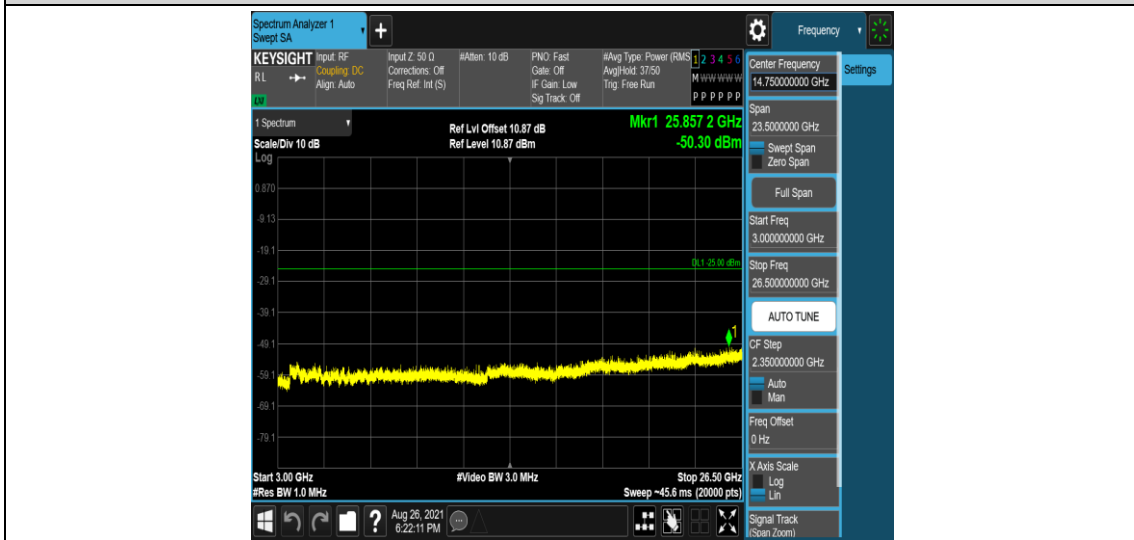

Band38-15MHz-16QAM-38000-1RB#0-Range5:3000~26500MHz

Band38-15MHz-16QAM-38175-1RB#0-Range1:0.009~0.15MHz