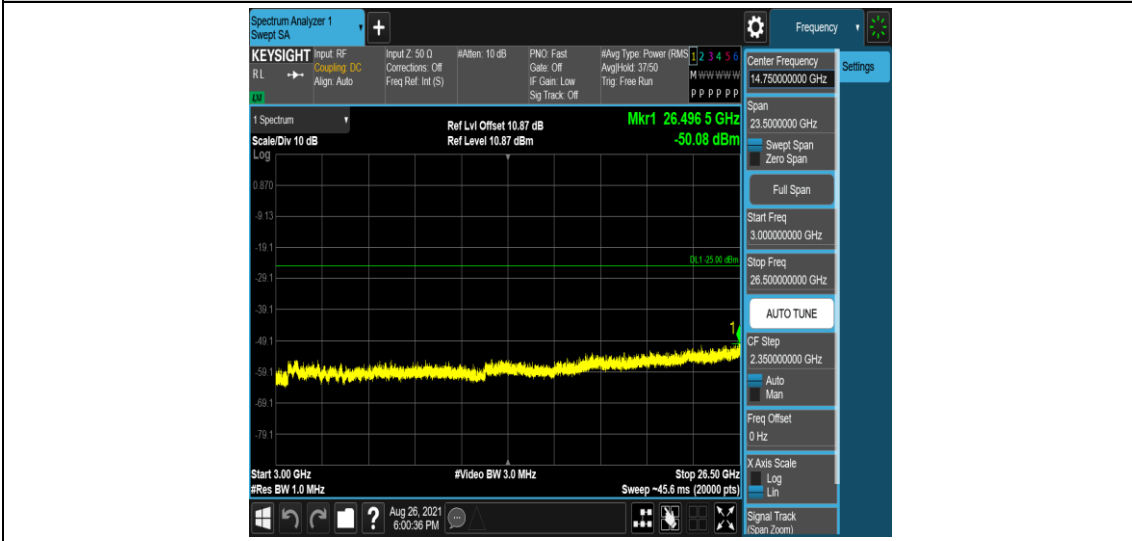

Band38-10MHz-16QAM-38000-1RB#0-Range5:3000~26500MHz

Band38-10MHz-16QAM-38200-1RB#0-Range1:0.009~0.15MHz

Band38-10MHz-16QAM-38200-1RB#0-Range2:0.15~30MHz

Band38-10MHz-16QAM-38200-1RB#0-Range3:30~1000MHz

Band38-10MHz-16QAM-38200-1RB#0-Range4:1000~3000MHz

Band38-10MHz-16QAM-38200-1RB#0-Range5:3000~26500MHz

Band38-15MHz-QPSK-37825-1RB#0-Range1:0.009~0.15MHz

Band38-15MHz-QPSK-37825-1RB#0-Range2:0.15~30MHz

Band38-15MHz-QPSK-37825-1RB#0-Range3:30~1000MHz

Band38-15MHz-QPSK-37825-1RB#0-Range4:1000~3000MHz