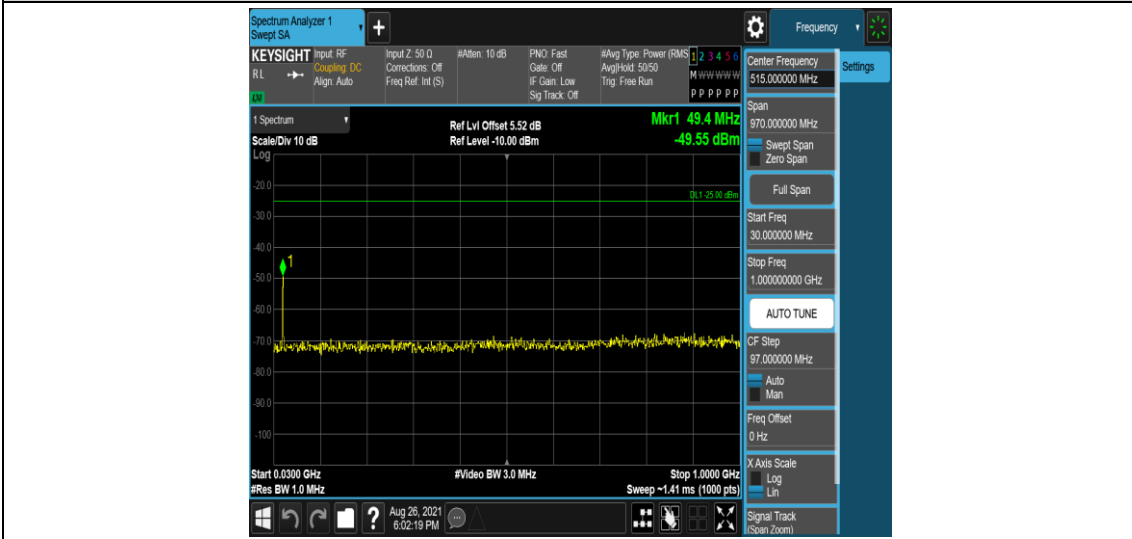

Band38-10MHz-16QAM-38000-1RB#0-Range5:3000~26500MHz

Band38-10MHz-16QAM-38200-1RB#0-Range1:0.009~0.15MHz

Band38-10MHz-16QAM-38200-1RB#0-Range2:0.15~30MHz

Band38-10MHz-16QAM-38200-1RB#0-Range3:30~1000MHz

Band38-10MHz-16QAM-38200-1RB#0-Range4:1000~3000MHz

Band38-10MHz-16QAM-38200-1RB#0-Range5:3000~26500MHz

Band38-15MHz-QPSK-37825-1RB#0-Range1:0.009~0.15MHz

Band38-15MHz-QPSK-37825-1RB#0-Range2:0.15~30MHz

Band38-15MHz-QPSK-37825-1RB#0-Range3:30~1000MHz

Band38-15MHz-QPSK-37825-1RB#0-Range4:1000~3000MHz