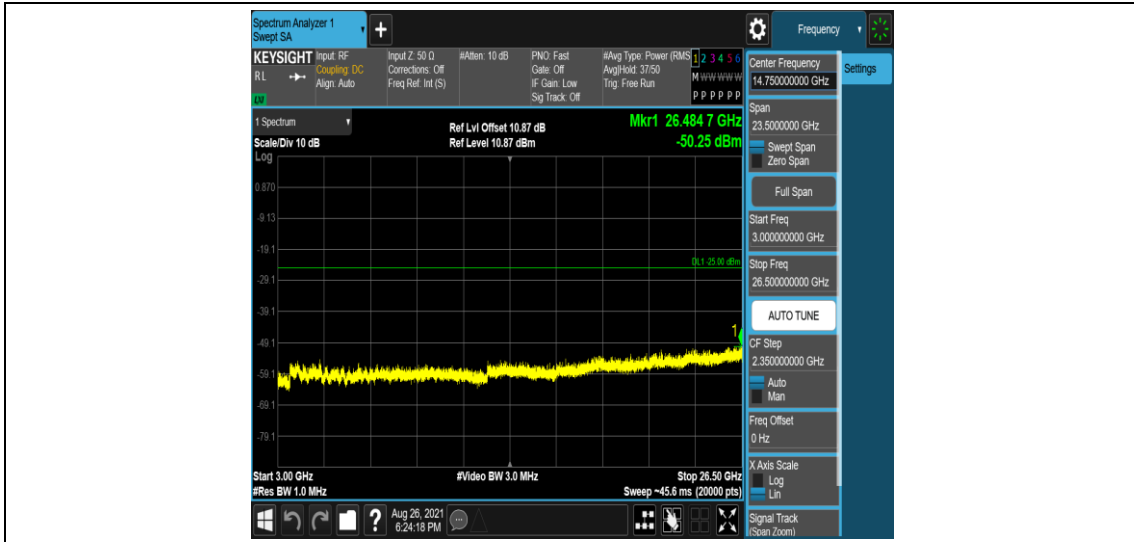

Band38-15MHz-16QAM-38175-1RB#0-Range5:3000~26500MHz

Band38-20MHz-QPSK-37850-1RB#0-Range1:0.009~0.15MHz