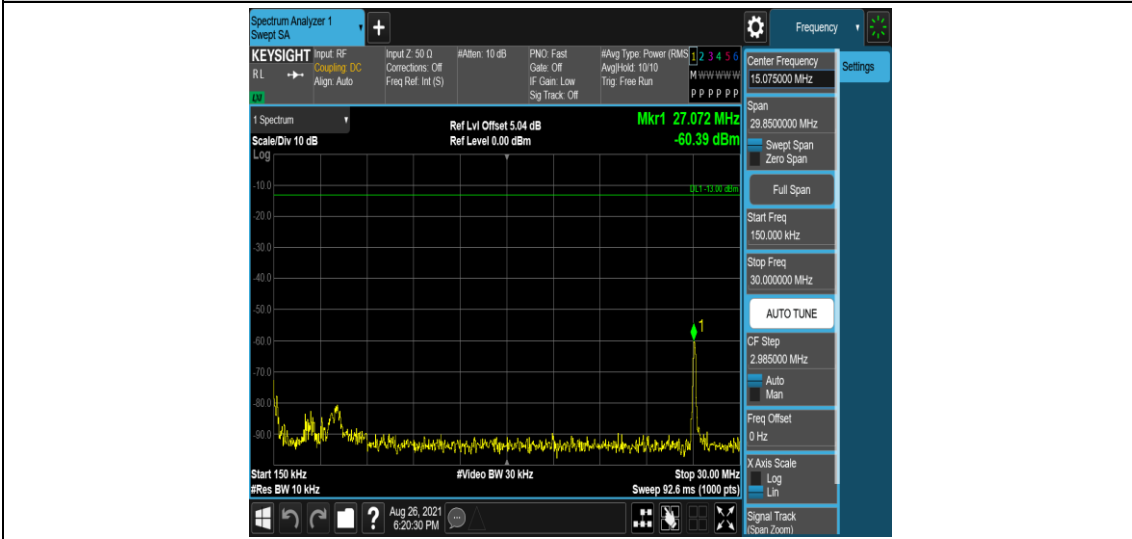

Band38-10MHz-16QAM-38000-1RB#0-Range5:3000~26500MHz

Band38-10MHz-16QAM-38200-1RB#0-Range1:0.009~0.15MHz

Band38-10MHz-16QAM-38200-1RB#0-Range2:0.15~30MHz

Band38-10MHz-16QAM-38200-1RB#0-Range3:30~1000MHz

Band38-10MHz-16QAM-38200-1RB#0-Range4:1000~3000MHz

Band38-10MHz-16QAM-38200-1RB#0-Range5:3000~26500MHz

Band38-15MHz-QPSK-37825-1RB#0-Range1:0.009~0.15MHz

Band38-15MHz-QPSK-37825-1RB#0-Range2:0.15~30MHz

Band38-15MHz-QPSK-37825-1RB#0-Range3:30~1000MHz

Band38-15MHz-QPSK-37825-1RB#0-Range4:1000~3000MHz

Band38-15MHz-QPSK-37825-1RB#0-Range5:3000~26500MHz

Band38-15MHz-QPSK-38000-1RB#0-Range1:0.009~0.15MHz

Band38-15MHz-QPSK-38000-1RB#0-Range2:0.15~30MHz

Band38-15MHz-QPSK-38000-1RB#0-Range3:30~1000MHz

Band38-15MHz-QPSK-38000-1RB#0-Range4:1000~3000MHz