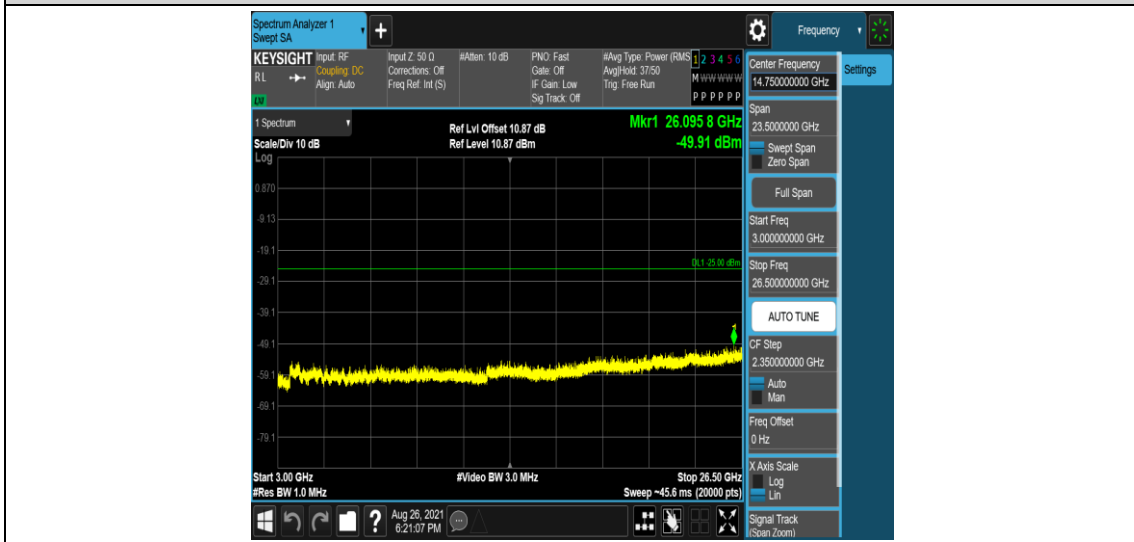

Band38-15MHz-QPSK-38000-1RB#0-Range5:3000~26500MHz

Band38-15MHz-QPSK-38175-1RB#0-Range1:0.009~0.15MHz