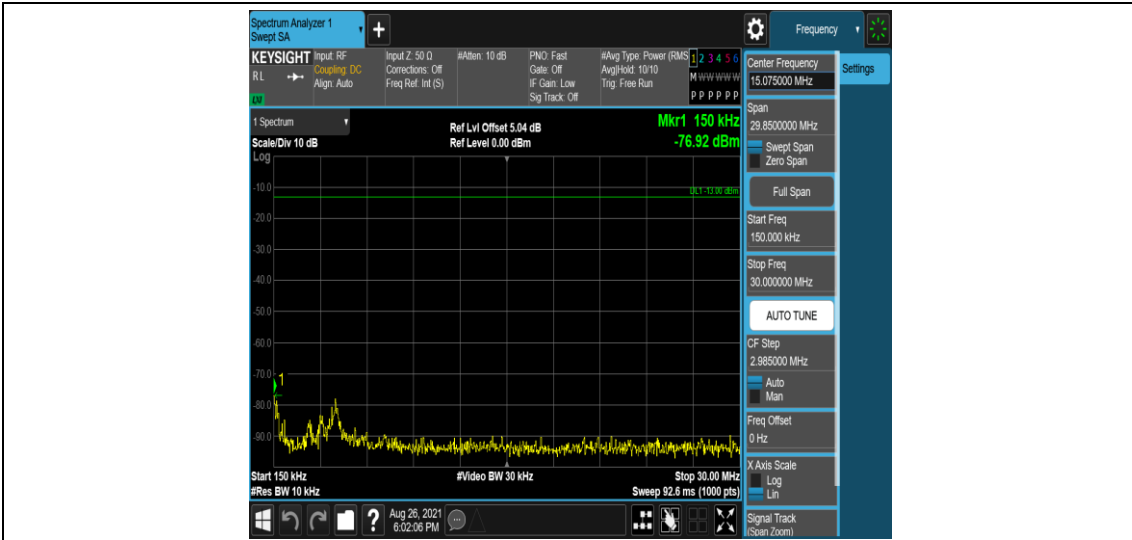

Band38-10MHz-16QAM-38000-1RB#0-Range5:3000~26500MHz

Band38-10MHz-16QAM-38200-1RB#0-Range1:0.009~0.15MHz

Band38-10MHz-16QAM-38200-1RB#0-Range2:0.15~30MHz

Band38-10MHz-16QAM-38200-1RB#0-Range3:30~1000MHz

Band38-10MHz-16QAM-38200-1RB#0-Range4:1000~3000MHz

Band38-10MHz-16QAM-38200-1RB#0-Range5:3000~26500MHz

Band38-15MHz-QPSK-37825-1RB#0-Range1:0.009~0.15MHz

Band38-15MHz-QPSK-37825-1RB#0-Range2:0.15~30MHz

Band38-15MHz-QPSK-37825-1RB#0-Range3:30~1000MHz

Band38-15MHz-QPSK-37825-1RB#0-Range4:1000~3000MHz