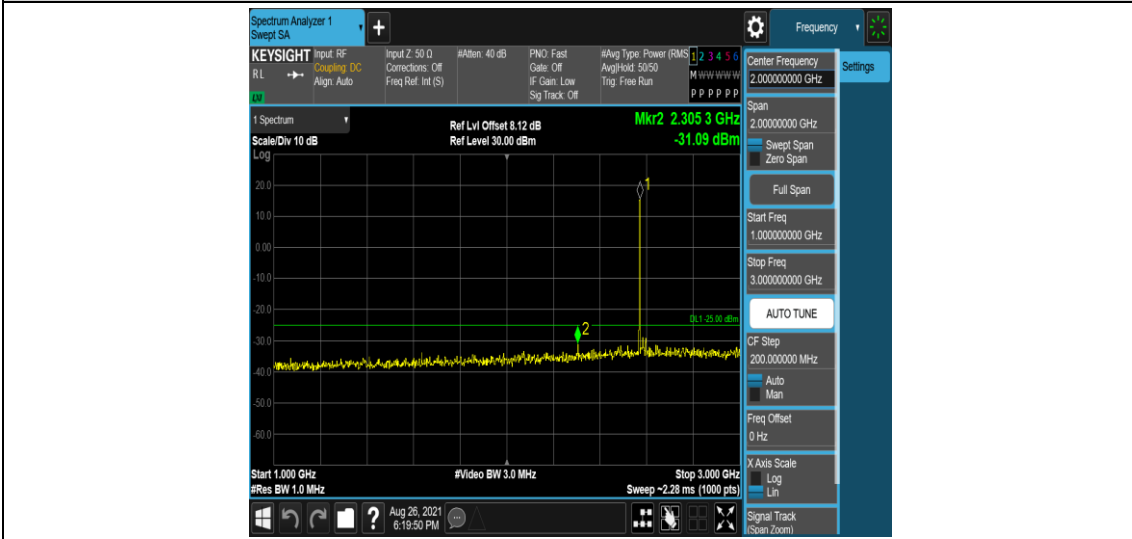

Band38-15MHz-QPSK-38175-1RB#0-Range5:3000~26500MHz

Band38-15MHz-16QAM-37825-1RB#0-Range1:0.009~0.15MHz

Band38-15MHz-16QAM-37825-1RB#0-Range2:0.15~30MHz

Band38-15MHz-16QAM-37825-1RB#0-Range3:30~1000MHz

Band38-15MHz-16QAM-37825-1RB#0-Range4:1000~3000MHz