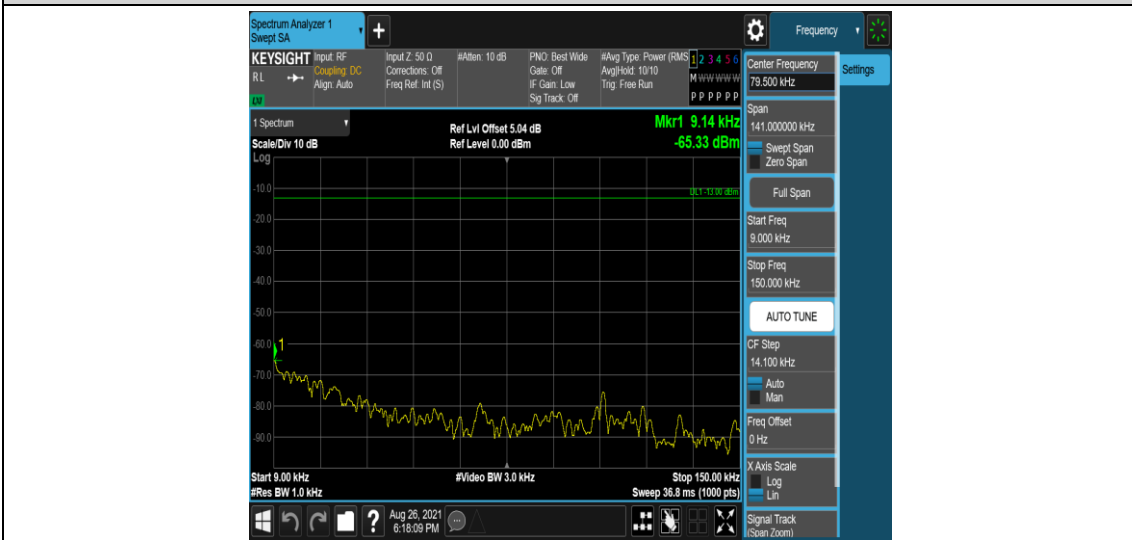

Band38-10MHz-16QAM-38000-1RB#0-Range5:3000~26500MHz

Band38-10MHz-16QAM-38200-1RB#0-Range1:0.009~0.15MHz

Band38-10MHz-16QAM-38200-1RB#0-Range2:0.15~30MHz

Band38-10MHz-16QAM-38200-1RB#0-Range3:30~1000MHz

Band38-10MHz-16QAM-38200-1RB#0-Range4:1000~3000MHz

Band38-10MHz-16QAM-38200-1RB#0-Range5:3000~26500MHz

Band38-15MHz-QPSK-37825-1RB#0-Range1:0.009~0.15MHz

Band38-15MHz-QPSK-37825-1RB#0-Range2:0.15~30MHz

Band38-15MHz-QPSK-37825-1RB#0-Range3:30~1000MHz

Band38-15MHz-QPSK-37825-1RB#0-Range4:1000~3000MHz