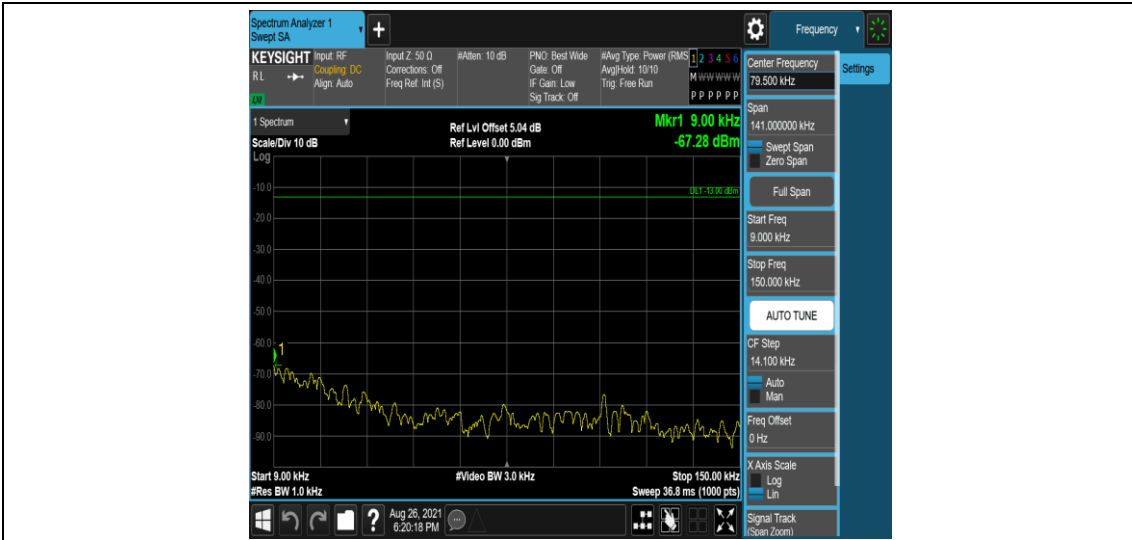

Band38-10MHz-16QAM-38000-1RB#0-Range5:3000~26500MHz

Band38-10MHz-16QAM-38200-1RB#0-Range1:0.009~0.15MHz

Band38-10MHz-16QAM-38200-1RB#0-Range2:0.15~30MHz

Band38-10MHz-16QAM-38200-1RB#0-Range3:30~1000MHz

Band38-10MHz-16QAM-38200-1RB#0-Range4:1000~3000MHz

Band38-10MHz-16QAM-38200-1RB#0-Range5:3000~26500MHz

Band38-15MHz-QPSK-37825-1RB#0-Range1:0.009~0.15MHz

Band38-15MHz-QPSK-37825-1RB#0-Range2:0.15~30MHz

Band38-15MHz-QPSK-37825-1RB#0-Range3:30~1000MHz

Band38-15MHz-QPSK-37825-1RB#0-Range4:1000~3000MHz

Band38-15MHz-QPSK-37825-1RB#0-Range5:3000~26500MHz

Band38-15MHz-QPSK-38000-1RB#0-Range1:0.009~0.15MHz

Band38-15MHz-QPSK-38000-1RB#0-Range2:0.15~30MHz

Band38-15MHz-QPSK-38000-1RB#0-Range3:30~1000MHz

Band38-15MHz-QPSK-38000-1RB#0-Range4:1000~3000MHz