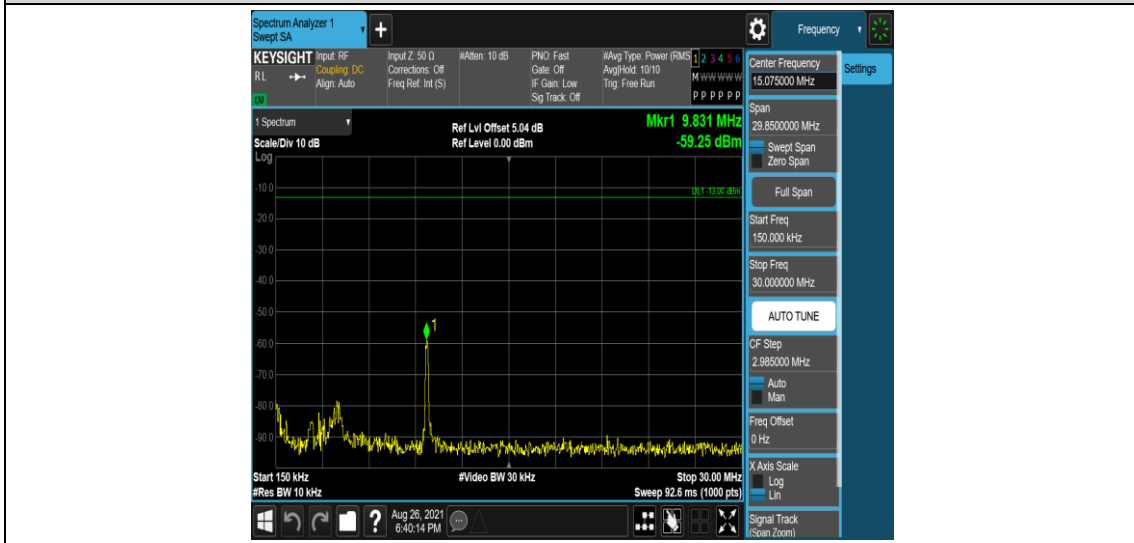

Band38-20MHz-QPSK-37850-1RB#0-Range2:0.15~30MHz

Band38-20MHz-QPSK-37850-1RB#0-Range3:30~1000MHz