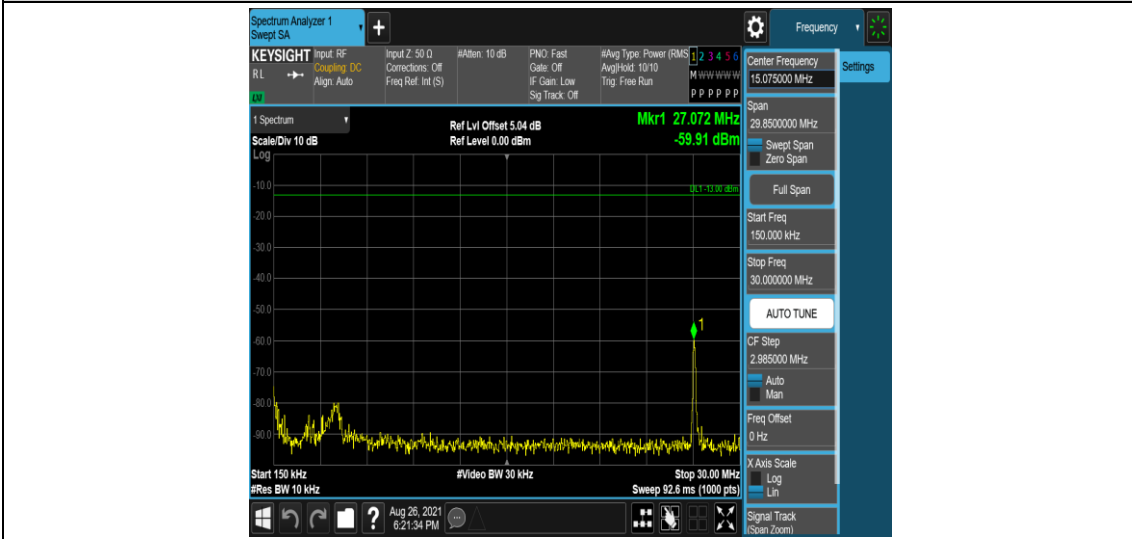

Band38-15MHz-QPSK-38175-1RB#0-Range5:3000~26500MHz

Band38-15MHz-16QAM-37825-1RB#0-Range1:0.009~0.15MHz

Band38-15MHz-16QAM-37825-1RB#0-Range2:0.15~30MHz

Band38-15MHz-16QAM-37825-1RB#0-Range3:30~1000MHz

Band38-15MHz-16QAM-37825-1RB#0-Range4:1000~3000MHz

Band38-15MHz-16QAM-37825-1RB#0-Range5:3000~26500MHz

Band38-15MHz-16QAM-38000-1RB#0-Range1:0.009~0.15MHz

Band38-15MHz-16QAM-38000-1RB#0-Range2:0.15~30MHz

Band38-15MHz-16QAM-38000-1RB#0-Range3:30~1000MHz

Band38-15MHz-16QAM-38000-1RB#0-Range4:1000~3000MHz