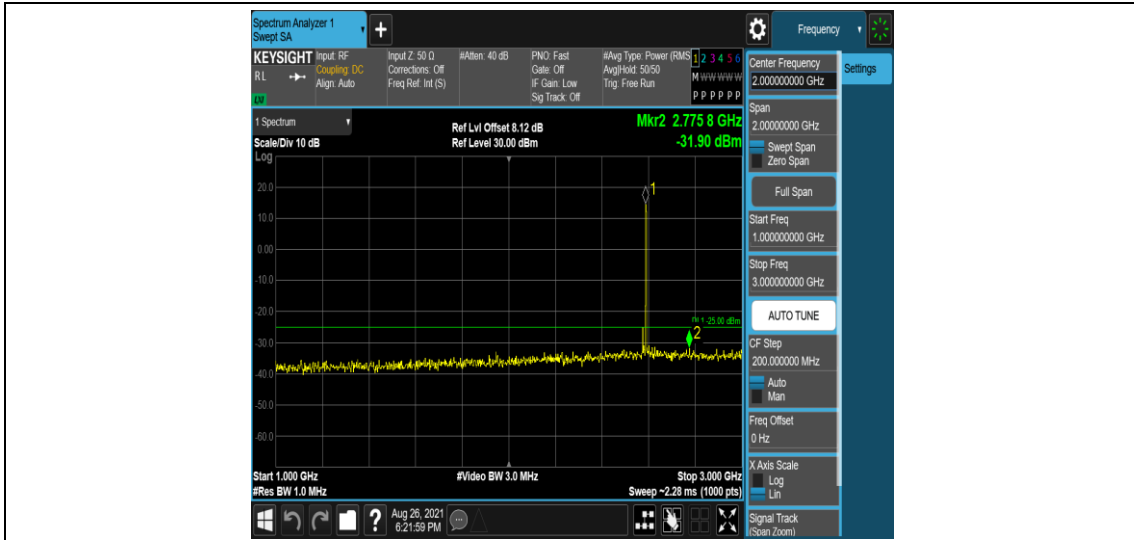

Band38-15MHz-16QAM-37825-1RB#0-Range5:3000~26500MHz

Band38-15MHz-16QAM-38000-1RB#0-Range1:0.009~0.15MHz

Band38-15MHz-16QAM-38000-1RB#0-Range2:0.15~30MHz

Band38-15MHz-16QAM-38000-1RB#0-Range3:30~1000MHz

Band38-15MHz-16QAM-38000-1RB#0-Range4:1000~3000MHz

Band38-15MHz-16QAM-38000-1RB#0-Range5:3000~26500MHz

Band38-15MHz-16QAM-38175-1RB#0-Range1:0.009~0.15MHz

Band38-15MHz-16QAM-38175-1RB#0-Range2:0.15~30MHz

Band38-15MHz-16QAM-38175-1RB#0-Range3:30~1000MHz

Band38-15MHz-16QAM-38175-1RB#0-Range4:1000~3000MHz