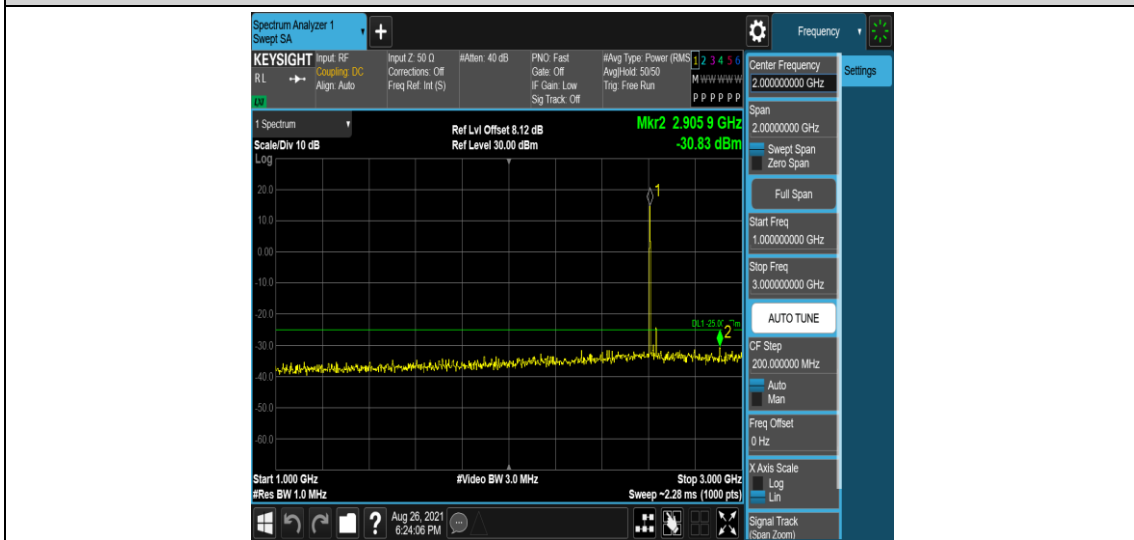

Band38-15MHz-16QAM-38000-1RB#0-Range5:3000~26500MHz

Band38-15MHz-16QAM-38175-1RB#0-Range1:0.009~0.15MHz

Band38-15MHz-16QAM-38175-1RB#0-Range2:0.15~30MHz

Band38-15MHz-16QAM-38175-1RB#0-Range3:30~1000MHz

Band38-15MHz-16QAM-38175-1RB#0-Range4:1000~3000MHz