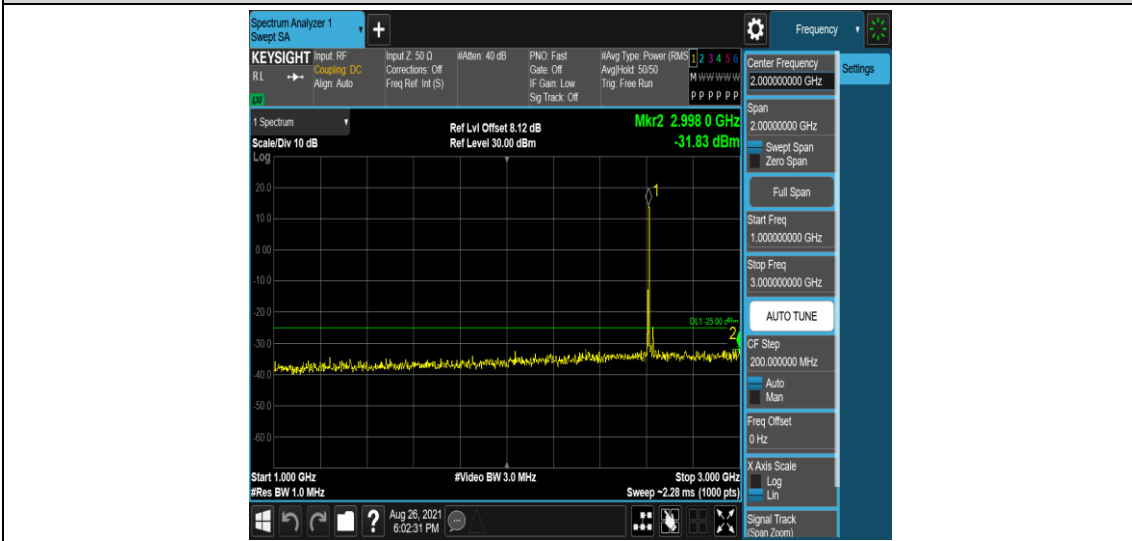

Band38-10MHz-16QAM-38000-1RB#0-Range5:3000~26500MHz

Band38-10MHz-16QAM-38200-1RB#0-Range1:0.009~0.15MHz

Band38-10MHz-16QAM-38200-1RB#0-Range2:0.15~30MHz

Band38-10MHz-16QAM-38200-1RB#0-Range3:30~1000MHz

Band38-10MHz-16QAM-38200-1RB#0-Range4:1000~3000MHz

Band38-10MHz-16QAM-38200-1RB#0-Range5:3000~26500MHz

Band38-15MHz-QPSK-37825-1RB#0-Range1:0.009~0.15MHz

Band38-15MHz-QPSK-37825-1RB#0-Range2:0.15~30MHz

Band38-15MHz-QPSK-37825-1RB#0-Range3:30~1000MHz

Band38-15MHz-QPSK-37825-1RB#0-Range4:1000~3000MHz