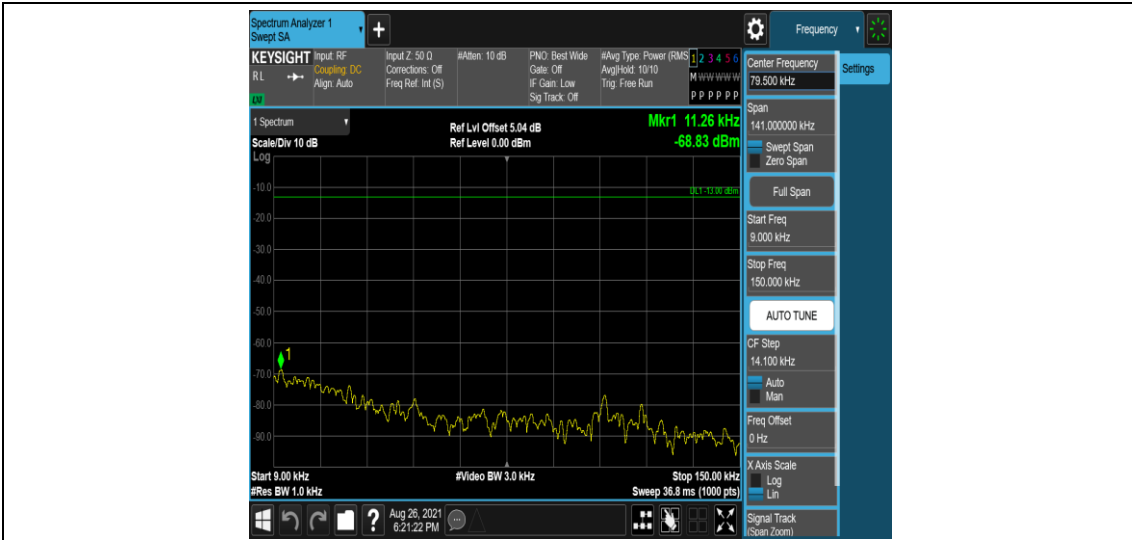

Band38-15MHz-QPSK-38175-1RB#0-Range5:3000~26500MHz

Band38-15MHz-16QAM-37825-1RB#0-Range1:0.009~0.15MHz

Band38-15MHz-16QAM-37825-1RB#0-Range2:0.15~30MHz

Band38-15MHz-16QAM-37825-1RB#0-Range3:30~1000MHz

Band38-15MHz-16QAM-37825-1RB#0-Range4:1000~3000MHz

Band38-15MHz-16QAM-37825-1RB#0-Range5:3000~26500MHz

Band38-15MHz-16QAM-38000-1RB#0-Range1:0.009~0.15MHz

Band38-15MHz-16QAM-38000-1RB#0-Range2:0.15~30MHz

Band38-15MHz-16QAM-38000-1RB#0-Range3:30~1000MHz

Band38-15MHz-16QAM-38000-1RB#0-Range4:1000~3000MHz