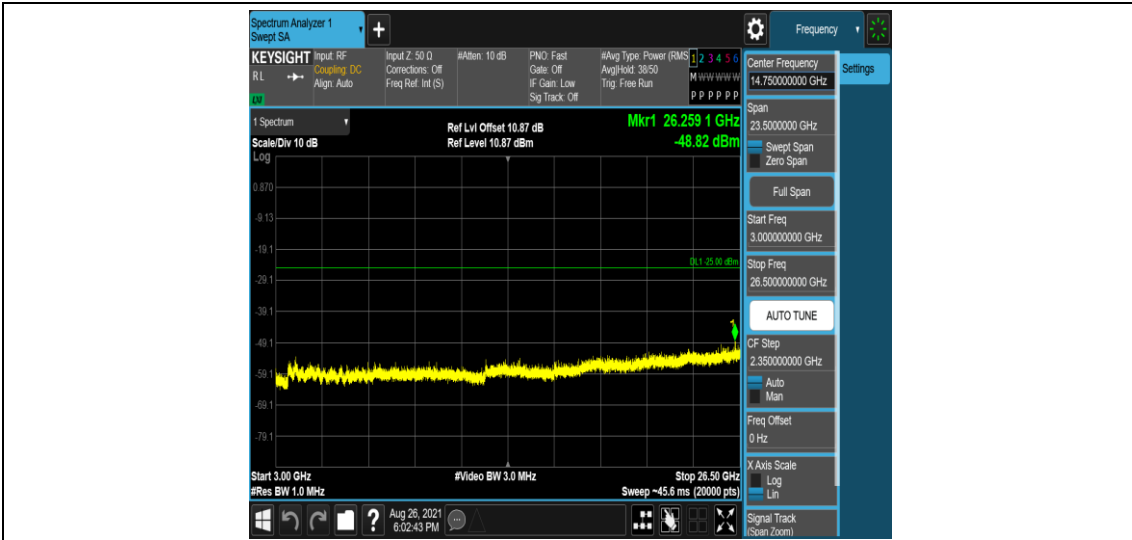

Band38-10MHz-16QAM-38000-1RB#0-Range5:3000~26500MHz

Band38-10MHz-16QAM-38200-1RB#0-Range1:0.009~0.15MHz

Band38-10MHz-16QAM-38200-1RB#0-Range2:0.15~30MHz

Band38-10MHz-16QAM-38200-1RB#0-Range3:30~1000MHz

Band38-10MHz-16QAM-38200-1RB#0-Range4:1000~3000MHz

Band38-10MHz-16QAM-38200-1RB#0-Range5:3000~26500MHz

Band38-15MHz-QPSK-37825-1RB#0-Range1:0.009~0.15MHz

Band38-15MHz-QPSK-37825-1RB#0-Range2:0.15~30MHz

Band38-15MHz-QPSK-37825-1RB#0-Range3:30~1000MHz

Band38-15MHz-QPSK-37825-1RB#0-Range4:1000~3000MHz