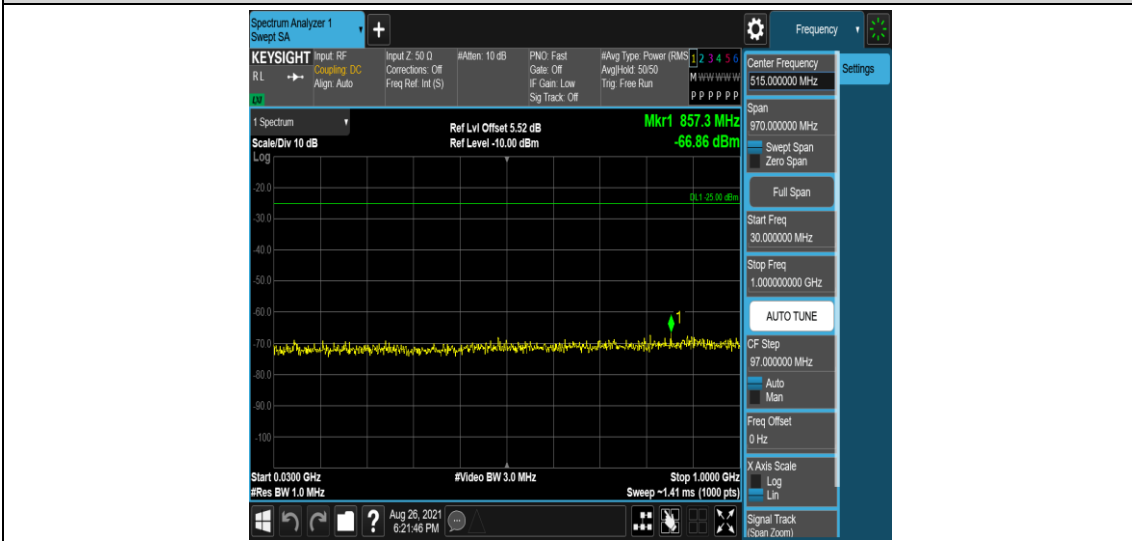

Band38-15MHz-16QAM-37825-1RB#0-Range5:3000~26500MHz

Band38-15MHz-16QAM-38000-1RB#0-Range1:0.009~0.15MHz

Band38-15MHz-16QAM-38000-1RB#0-Range2:0.15~30MHz

Band38-15MHz-16QAM-38000-1RB#0-Range3:30~1000MHz

Band38-15MHz-16QAM-38000-1RB#0-Range4:1000~3000MHz