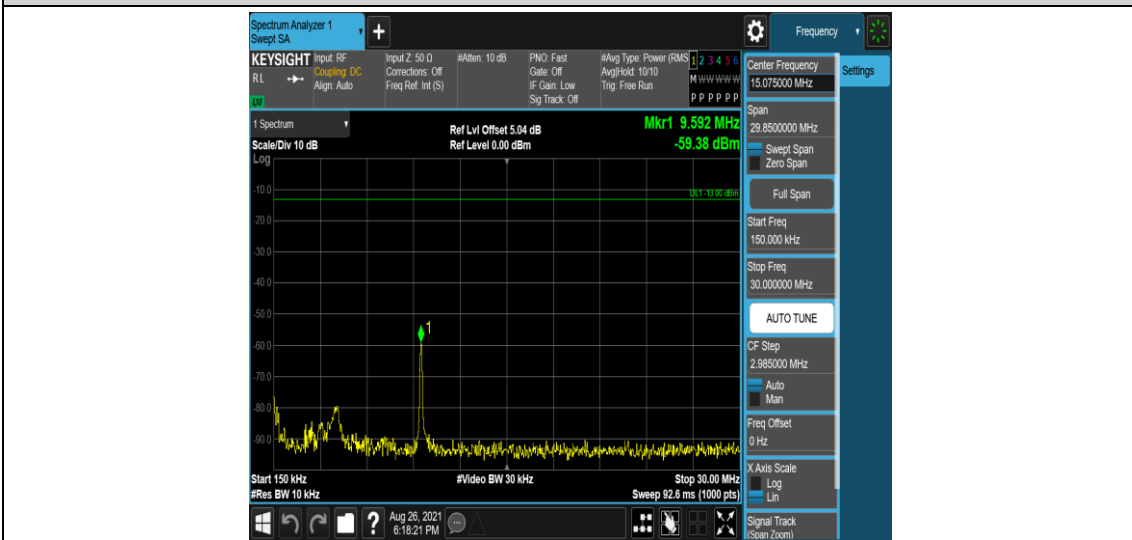

Band38-10MHz-16QAM-38000-1RB#0-Range5:3000~26500MHz

Band38-10MHz-16QAM-38200-1RB#0-Range1:0.009~0.15MHz

Band38-10MHz-16QAM-38200-1RB#0-Range2:0.15~30MHz

Band38-10MHz-16QAM-38200-1RB#0-Range3:30~1000MHz

Band38-10MHz-16QAM-38200-1RB#0-Range4:1000~3000MHz

Band38-10MHz-16QAM-38200-1RB#0-Range5:3000~26500MHz

Band38-15MHz-QPSK-37825-1RB#0-Range1:0.009~0.15MHz

Band38-15MHz-QPSK-37825-1RB#0-Range2:0.15~30MHz

Band38-15MHz-QPSK-37825-1RB#0-Range3:30~1000MHz

Band38-15MHz-QPSK-37825-1RB#0-Range4:1000~3000MHz