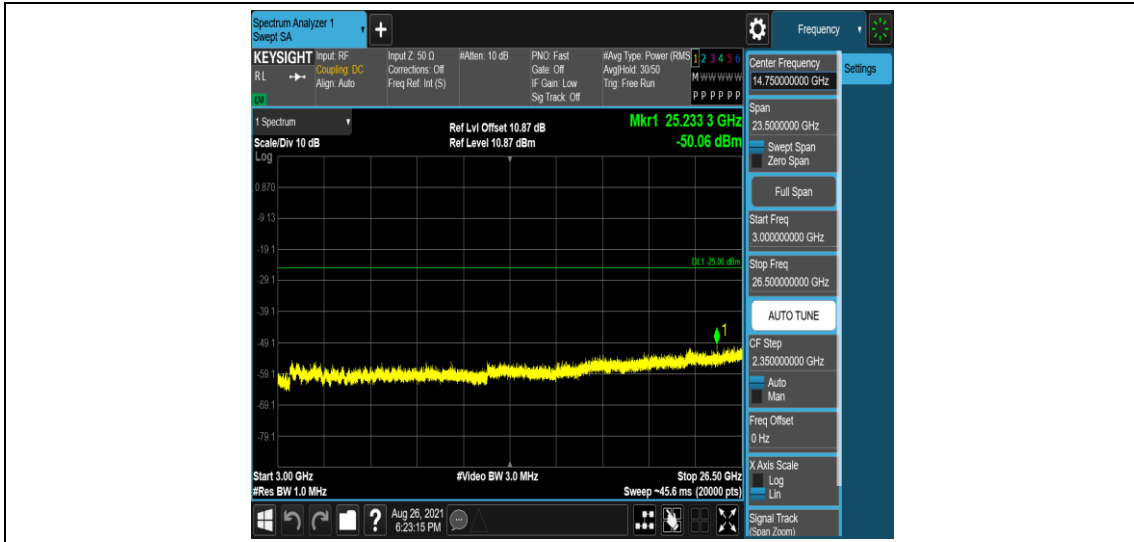

Band38-15MHz-QPSK-38175-1RB#0-Range5:3000~26500MHz

Band38-15MHz-16QAM-37825-1RB#0-Range1:0.009~0.15MHz