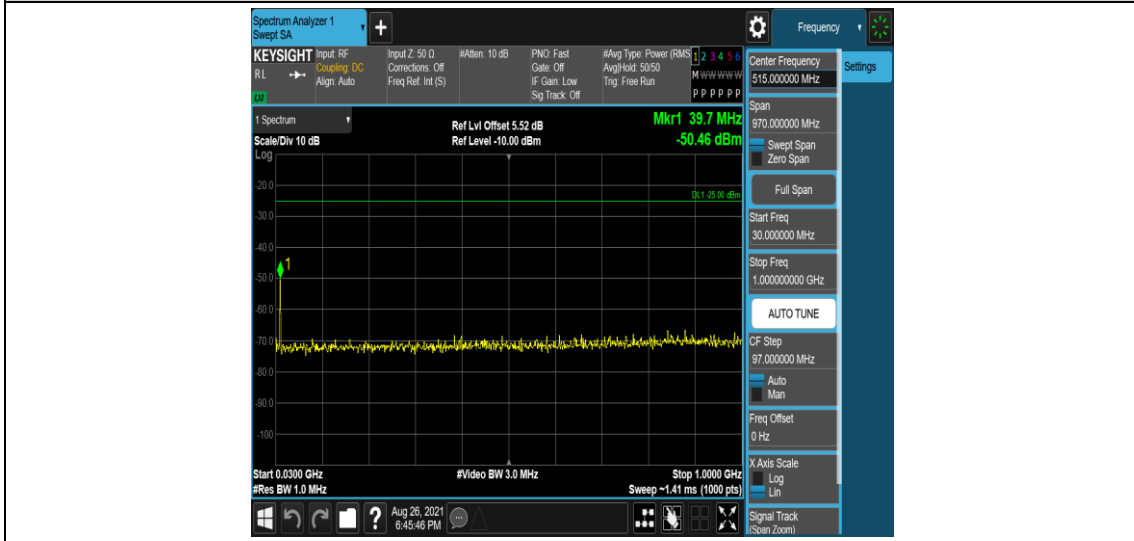

Band38-20MHz-16QAM-38000-1RB#0-Range5:3000~26500MHz

Band38-20MHz-16QAM-38150-1RB#0-Range1:0.009~0.15MHz

Band38-20MHz-16QAM-38150-1RB#0-Range2:0.15~30MHz

Band38-20MHz-16QAM-38150-1RB#0-Range3:30~1000MHz

Band38-20MHz-16QAM-38150-1RB#0-Range4:1000~3000MHz

Band38-20MHz-16QAM-38150-1RB#0-Range5:3000~26500MHz

Appendix F: Frequency Stability

Test Result

Band	Bandwidth	Modulation	Channel	RB Configure	Voltage		Deviation (Hz)	Deviation (ppm)	Limit (ppm)	Verdict
					Voltage [Vdc]	Temperature (°C)				
Band38	5MHz	QPSK	37775	25RB#0	VL	NT	-8.70	-0.003382	±2.5	PASS
Band38	5MHz	QPSK	37775	25RB#0	VN	NT	-18.07	-0.007024	±2.5	PASS
Band38	5MHz	QPSK	37775	25RB#0	VH	NT	-25.51	-0.009916	±2.5	PASS
Band38	5MHz	QPSK	38000	25RB#0	VL	NT	246.45	0.094971	±2.5	PASS
Band38	5MHz	QPSK	38000	25RB#0	VN	NT	237.84	0.091653	±2.5	PASS
Band38	5MHz	QPSK	38000	25RB#0	VH	NT	251.53	0.096929	±2.5	PASS
Band38	5MHz	QPSK	38225	25RB#0	VL	NT	8.20	0.003133	±2.5	PASS
Band38	5MHz	QPSK	38225	25RB#0	VN	NT	12.45	0.004756	±2.5	PASS
Band38	5MHz	QPSK	38225	25RB#0	VH	NT	12.13	0.004634	±2.5	PASS
Band38	5MHz	16QAM	37775	25RB#0	VL	NT	-33.86	-0.013162	±2.5	PASS
Band38	5MHz	16QAM	37775	25RB#0	VN	NT	-31.87	-0.012389	±2.5	PASS
Band38	5MHz	16QAM	37775	25RB#0	VH	NT	-38.15	-0.014830	±2.5	PASS
Band38	5MHz	16QAM	38000	25RB#0	VL	NT	372.46	0.143530	±2.5	PASS
Band38	5MHz	16QAM	38000	25RB#0	VN	NT	353.48	0.136216	±2.5	PASS
Band38	5MHz	16QAM	38000	25RB#0	VH	NT	383.98	0.147969	±2.5	PASS
Band38	5MHz	16QAM	38225	25RB#0	VL	NT	54.72	0.020905	±2.5	PASS
Band38	5MHz	16QAM	38225	25RB#0	VN	NT	57.86	0.022105	±2.5	PASS