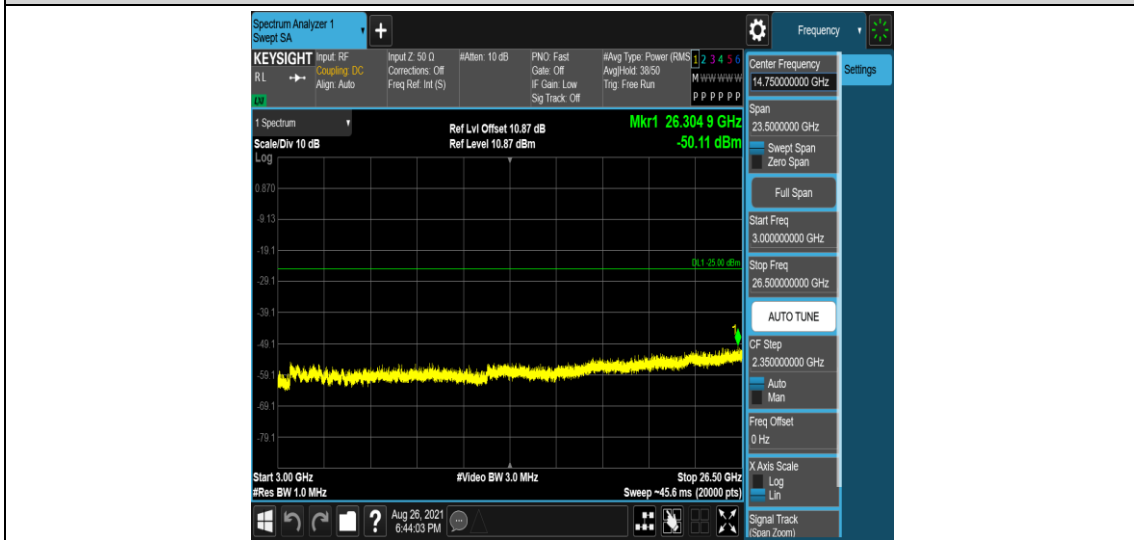

Band38-20MHz-16QAM-38000-1RB#0-Range5:3000~26500MHz

Band38-20MHz-16QAM-38150-1RB#0-Range1:0.009~0.15MHz

Band38-20MHz-16QAM-38150-1RB#0-Range2:0.15~30MHz

Band38-20MHz-16QAM-38150-1RB#0-Range3:30~1000MHz

Band38-20MHz-16QAM-38150-1RB#0-Range4:1000~3000MHz

Band38-20MHz-16QAM-38150-1RB#0-Range5:3000~26500MHz

Appendix F: Frequency Stability

Test Result

Band	Bandwidth	Modulation	Channel	RB Configure	Voltage		Deviation (Hz)	Deviation (ppm)	Limit (ppm)	Verdict
					Voltage [Vdc]	Temperature (°C)				
Band38	5MHz	QPSK	37775	25RB#0	VL	NT	-8.70	-0.003382	±2.5	PASS
Band38	5MHz	QPSK	37775	25RB#0	VN	NT	-18.07	-0.007024	±2.5	PASS
Band38	5MHz	QPSK	37775	25RB#0	VH	NT	-25.51	-0.009916	±2.5	PASS
Band38	5MHz	QPSK	38000	25RB#0	VL	NT	246.45	0.094971	±2.5	PASS
Band38	5MHz	QPSK	38000	25RB#0	VN	NT	237.84	0.091653	±2.5	PASS
Band38	5MHz	QPSK	38000	25RB#0	VH	NT	251.53	0.096929	±2.5	PASS
Band38	5MHz	QPSK	38225	25RB#0	VL	NT	8.20	0.003133	±2.5	PASS
Band38	5MHz	QPSK	38225	25RB#0	VN	NT	12.45	0.004756	±2.5	PASS
Band38	5MHz	QPSK	38225	25RB#0	VH	NT	12.13	0.004634	±2.5	PASS
Band38	5MHz	16QAM	37775	25RB#0	VL	NT	-33.86	-0.013162	±2.5	PASS
Band38	5MHz	16QAM	37775	25RB#0	VN	NT	-31.87	-0.012389	±2.5	PASS
Band38	5MHz	16QAM	37775	25RB#0	VH	NT	-38.15	-0.014830	±2.5	PASS
Band38	5MHz	16QAM	38000	25RB#0	VL	NT	372.46	0.143530	±2.5	PASS
Band38	5MHz	16QAM	38000	25RB#0	VN	NT	353.48	0.136216	±2.5	PASS
Band38	5MHz	16QAM	38000	25RB#0	VH	NT	383.98	0.147969	±2.5	PASS
Band38	5MHz	16QAM	38225	25RB#0	VL	NT	54.72	0.020905	±2.5	PASS
Band38	5MHz	16QAM	38225	25RB#0	VN	NT	57.86	0.022105	±2.5	PASS