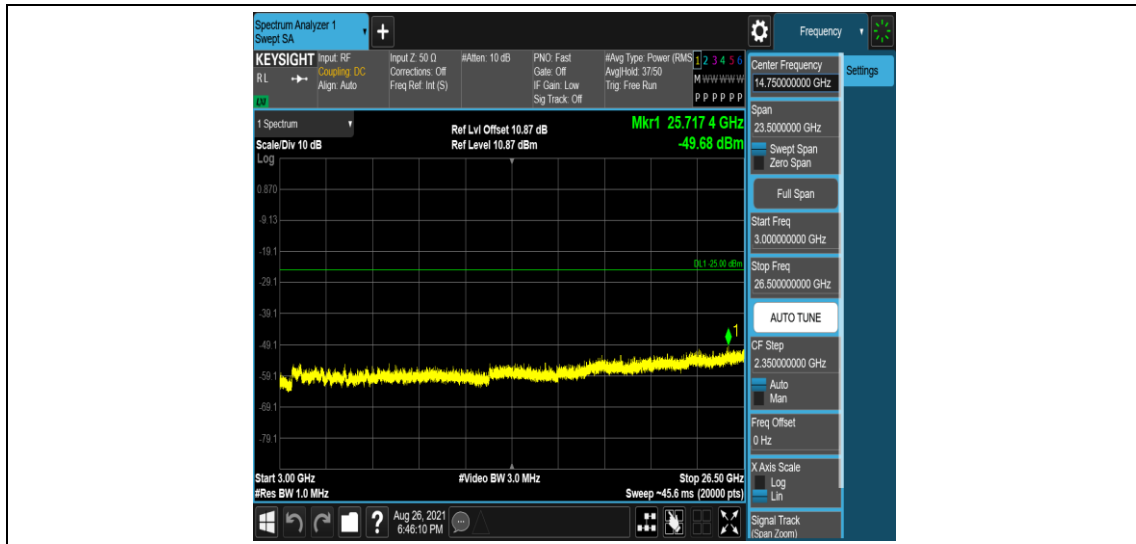

Band38-20MHz-16QAM-38000-1RB#0-Range5:3000~26500MHz

Band38-20MHz-16QAM-38150-1RB#0-Range1:0.009~0.15MHz

Band38-20MHz-16QAM-38150-1RB#0-Range2:0.15~30MHz

Band38-20MHz-16QAM-38150-1RB#0-Range3:30~1000MHz

Band38-20MHz-16QAM-38150-1RB#0-Range4:1000~3000MHz

Band38-20MHz-16QAM-38150-1RB#0-Range5:3000~26500MHz

Appendix F: Frequency Stability

Test Result

Band	Bandwidth	Modulation	Channel	RB Configure	Voltage		Deviation (Hz)	Deviation (ppm)	Limit (ppm)	Verdict
					Voltage [Vdc]	Temperature (°C)				
Band38	5MHz	QPSK	37775	25RB#0	VL	NT	-8.70	-0.003382	±2.5	PASS
Band38	5MHz	QPSK	37775	25RB#0	VN	NT	-18.07	-0.007024	±2.5	PASS
Band38	5MHz	QPSK	37775	25RB#0	VH	NT	-25.51	-0.009916	±2.5	PASS
Band38	5MHz	QPSK	38000	25RB#0	VL	NT	246.45	0.094971	±2.5	PASS
Band38	5MHz	QPSK	38000	25RB#0	VN	NT	237.84	0.091653	±2.5	PASS
Band38	5MHz	QPSK	38000	25RB#0	VH	NT	251.53	0.096929	±2.5	PASS
Band38	5MHz	QPSK	38225	25RB#0	VL	NT	8.20	0.003133	±2.5	PASS
Band38	5MHz	QPSK	38225	25RB#0	VN	NT	12.45	0.004756	±2.5	PASS
Band38	5MHz	QPSK	38225	25RB#0	VH	NT	12.13	0.004634	±2.5	PASS
Band38	5MHz	16QAM	37775	25RB#0	VL	NT	-33.86	-0.013162	±2.5	PASS
Band38	5MHz	16QAM	37775	25RB#0	VN	NT	-31.87	-0.012389	±2.5	PASS
Band38	5MHz	16QAM	37775	25RB#0	VH	NT	-38.15	-0.014830	±2.5	PASS
Band38	5MHz	16QAM	38000	25RB#0	VL	NT	372.46	0.143530	±2.5	PASS
Band38	5MHz	16QAM	38000	25RB#0	VN	NT	353.48	0.136216	±2.5	PASS
Band38	5MHz	16QAM	38000	25RB#0	VH	NT	383.98	0.147969	±2.5	PASS
Band38	5MHz	16QAM	38225	25RB#0	VL	NT	54.72	0.020905	±2.5	PASS
Band38	5MHz	16QAM	38225	25RB#0	VN	NT	57.86	0.022105	±2.5	PASS