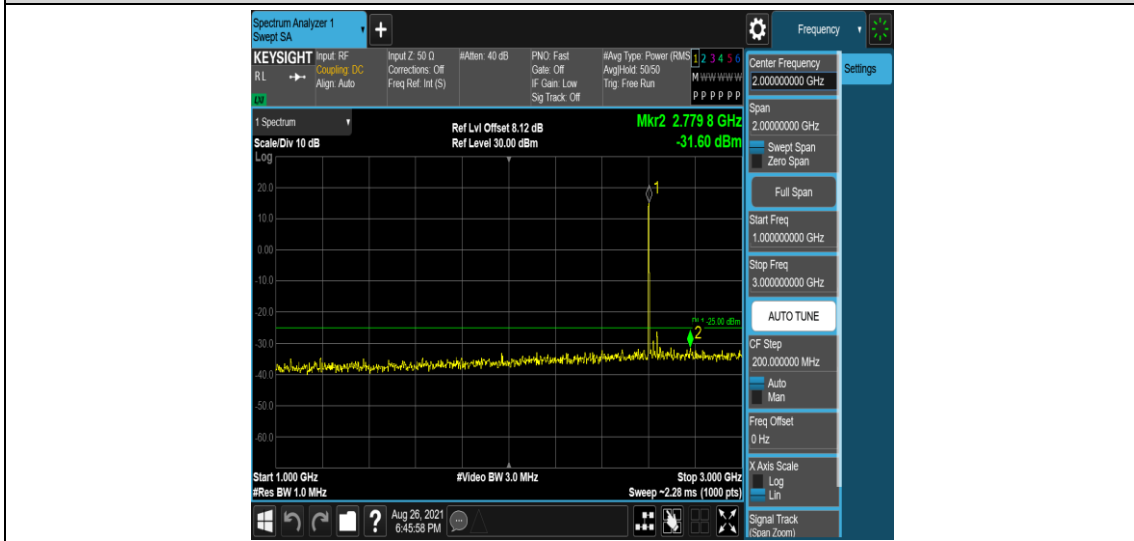

Band38-20MHz-16QAM-38000-1RB#0-Range5:3000~26500MHz

Band38-20MHz-16QAM-38150-1RB#0-Range1:0.009~0.15MHz

Band38-20MHz-16QAM-38150-1RB#0-Range2:0.15~30MHz

Band38-20MHz-16QAM-38150-1RB#0-Range3:30~1000MHz

Band38-20MHz-16QAM-38150-1RB#0-Range4:1000~3000MHz

Band38-20MHz-16QAM-38150-1RB#0-Range5:3000~26500MHz

Appendix F: Frequency Stability

Test Result

Band	Bandwidth	Modulation	Channel	RB Configure	Voltage		Deviation (Hz)	Deviation (ppm)	Limit (ppm)	Verdict
					Voltage [Vdc]	Temperature (°C)				
Band38	5MHz	QPSK	37775	25RB#0	VL	NT	-8.70	-0.003382	±2.5	PASS
Band38	5MHz	QPSK	37775	25RB#0	VN	NT	-18.07	-0.007024	±2.5	PASS
Band38	5MHz	QPSK	37775	25RB#0	VH	NT	-25.51	-0.009916	±2.5	PASS
Band38	5MHz	QPSK	38000	25RB#0	VL	NT	246.45	0.094971	±2.5	PASS
Band38	5MHz	QPSK	38000	25RB#0	VN	NT	237.84	0.091653	±2.5	PASS
Band38	5MHz	QPSK	38000	25RB#0	VH	NT	251.53	0.096929	±2.5	PASS
Band38	5MHz	QPSK	38225	25RB#0	VL	NT	8.20	0.003133	±2.5	PASS
Band38	5MHz	QPSK	38225	25RB#0	VN	NT	12.45	0.004756	±2.5	PASS
Band38	5MHz	QPSK	38225	25RB#0	VH	NT	12.13	0.004634	±2.5	PASS
Band38	5MHz	16QAM	37775	25RB#0	VL	NT	-33.86	-0.013162	±2.5	PASS
Band38	5MHz	16QAM	37775	25RB#0	VN	NT	-31.87	-0.012389	±2.5	PASS
Band38	5MHz	16QAM	37775	25RB#0	VH	NT	-38.15	-0.014830	±2.5	PASS
Band38	5MHz	16QAM	38000	25RB#0	VL	NT	372.46	0.143530	±2.5	PASS
Band38	5MHz	16QAM	38000	25RB#0	VN	NT	353.48	0.136216	±2.5	PASS
Band38	5MHz	16QAM	38000	25RB#0	VH	NT	383.98	0.147969	±2.5	PASS
Band38	5MHz	16QAM	38225	25RB#0	VL	NT	54.72	0.020905	±2.5	PASS
Band38	5MHz	16QAM	38225	25RB#0	VN	NT	57.86	0.022105	±2.5	PASS