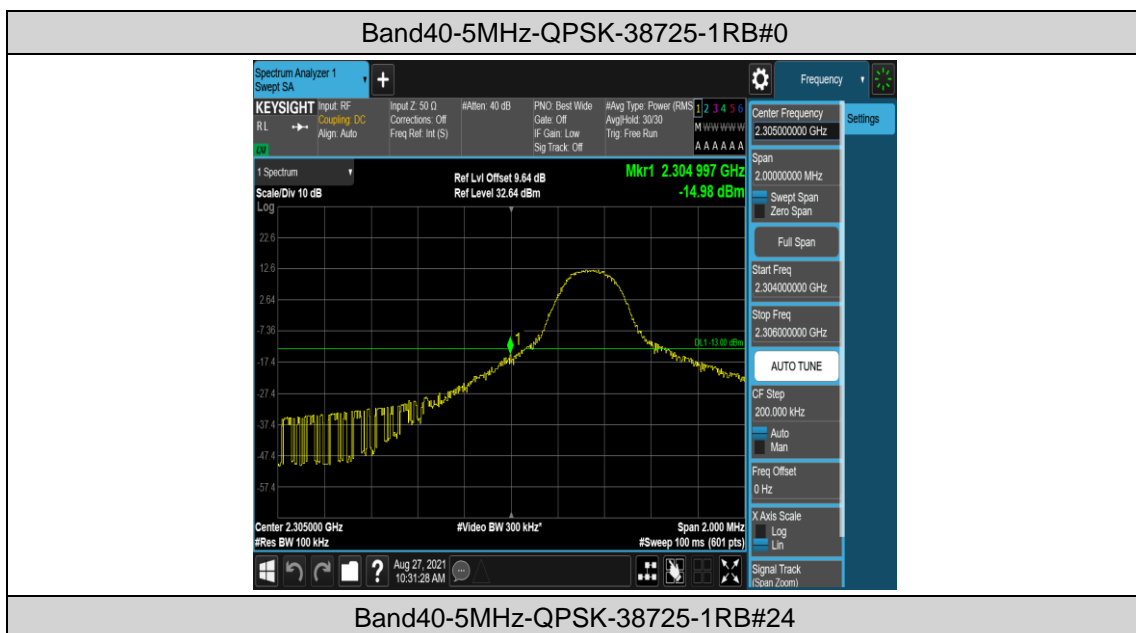

Appendix D: Band Edge

Test Result

Band	Bandwidth	Modulation	Channel	RB Configuration	Result(dBm)	Verdict
Band40	5MHz	QPSK	38725	1RB#0	-14.98	PASS
Band40	5MHz	QPSK	38725	1RB#24	-43.81	PASS
Band40	5MHz	QPSK	38725	25RB#0	-29.19	PASS
Band40	5MHz	QPSK	38775	1RB#0	-43.26	PASS
Band40	5MHz	QPSK	38775	1RB#24	-15.37	PASS
Band40	5MHz	QPSK	38775	25RB#0	-28.81	PASS
Band40	5MHz	16QAM	38725	1RB#0	-17.50	PASS
Band40	5MHz	16QAM	38725	1RB#24	-44.35	PASS
Band40	5MHz	16QAM	38725	25RB#0	-31.73	PASS
Band40	5MHz	16QAM	38775	1RB#0	-42.59	PASS
Band40	5MHz	16QAM	38775	1RB#24	-16.67	PASS
Band40	5MHz	16QAM	38775	25RB#0	-30.70	PASS
Band40	10MHz	QPSK	38750	1RB#0	-18.35,-44.60	PASS
Band40	10MHz	QPSK	38750	1RB#49	-44.29,-21.00	PASS
Band40	10MHz	QPSK	38750	50RB#0	-33.02,-33.22	PASS
Band40	10MHz	16QAM	38750	1RB#0	-19.54,-44.46	PASS
Band40	10MHz	16QAM	38750	1RB#49	-44.84,-21.15	PASS
Band40	10MHz	16QAM	38750	50RB#0	-34.25,-33.58	PASS

Test Graphs