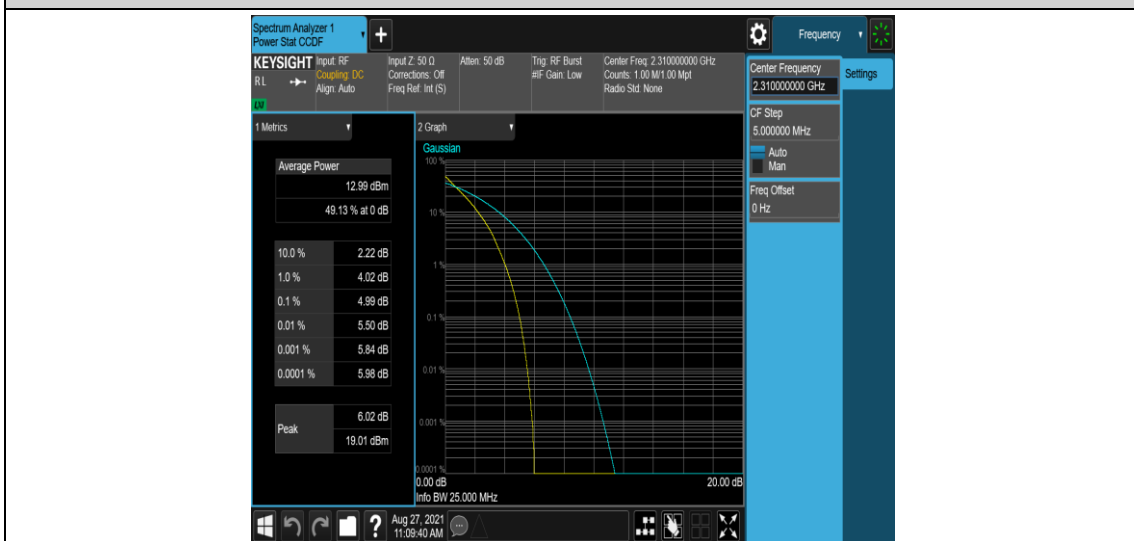

Band40-10MHz-QPSK-38750-50RB#0