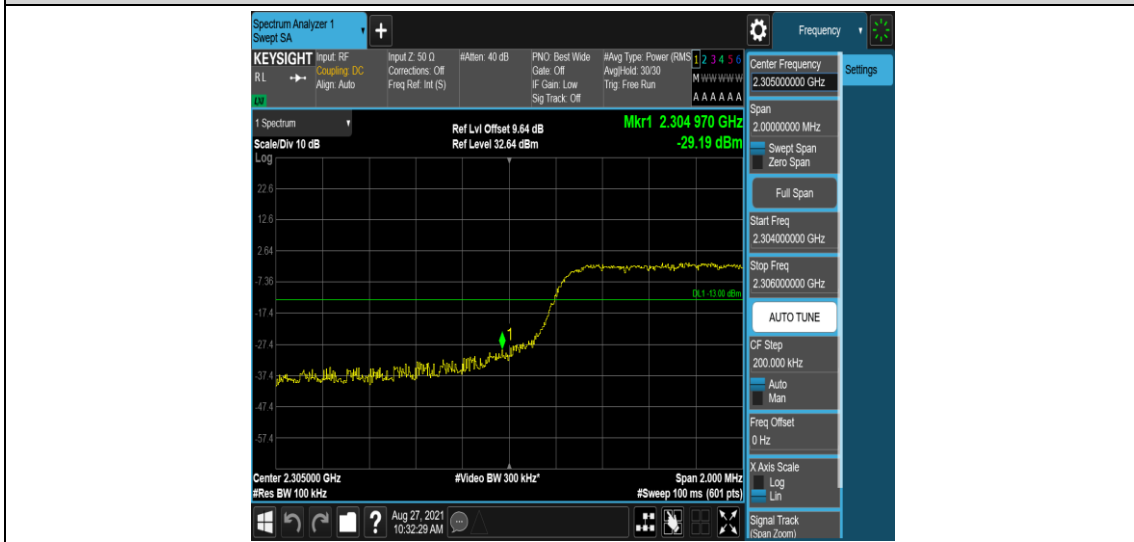

Band40-5MHz-QPSK-38725-25RB#0