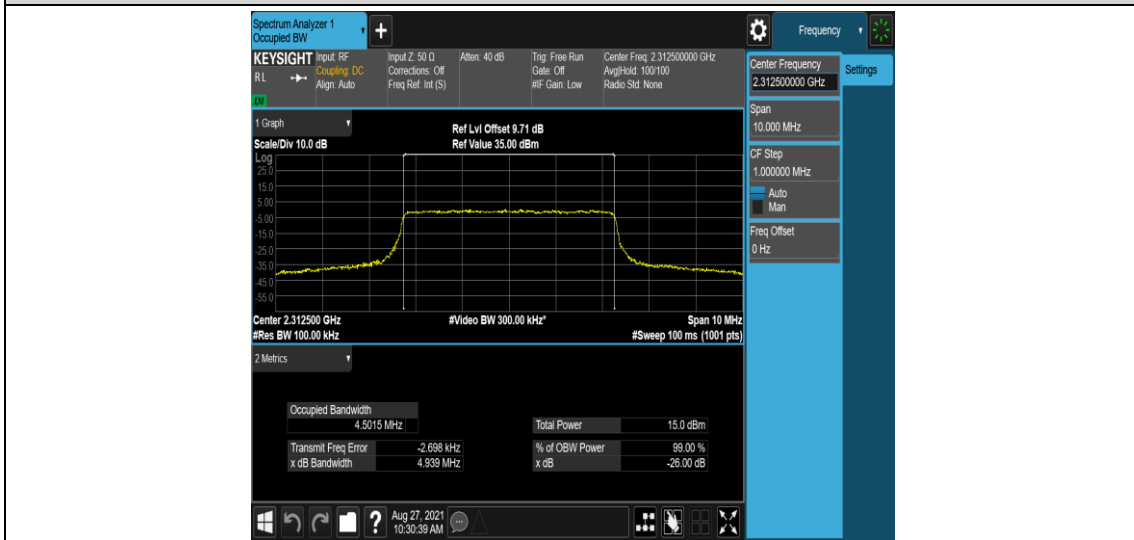

Band40-5MHz-QPSK-38775-25RB#0