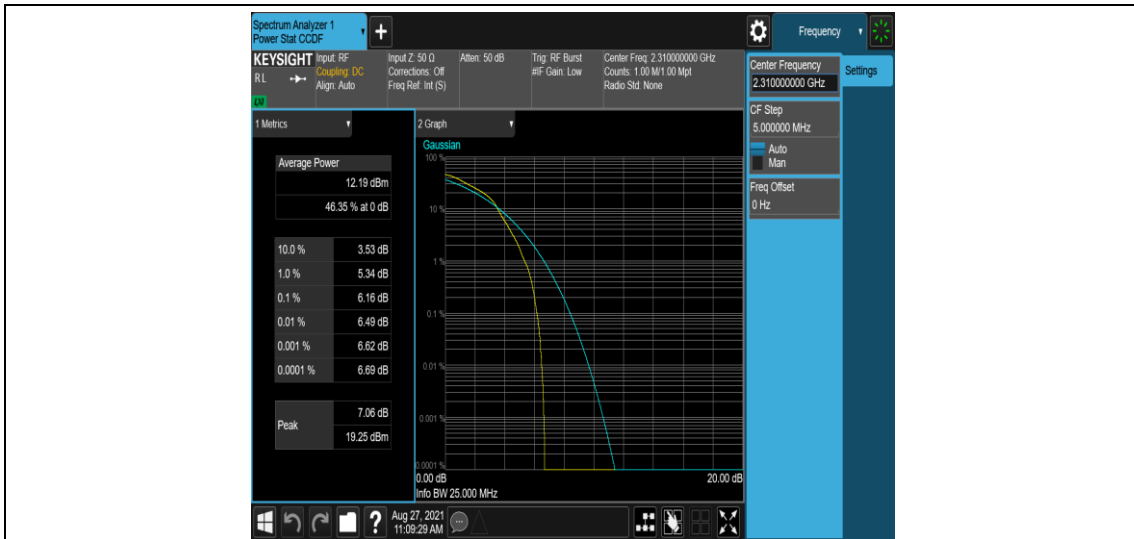

Band40-10MHz-16QAM-38750-1RB#0