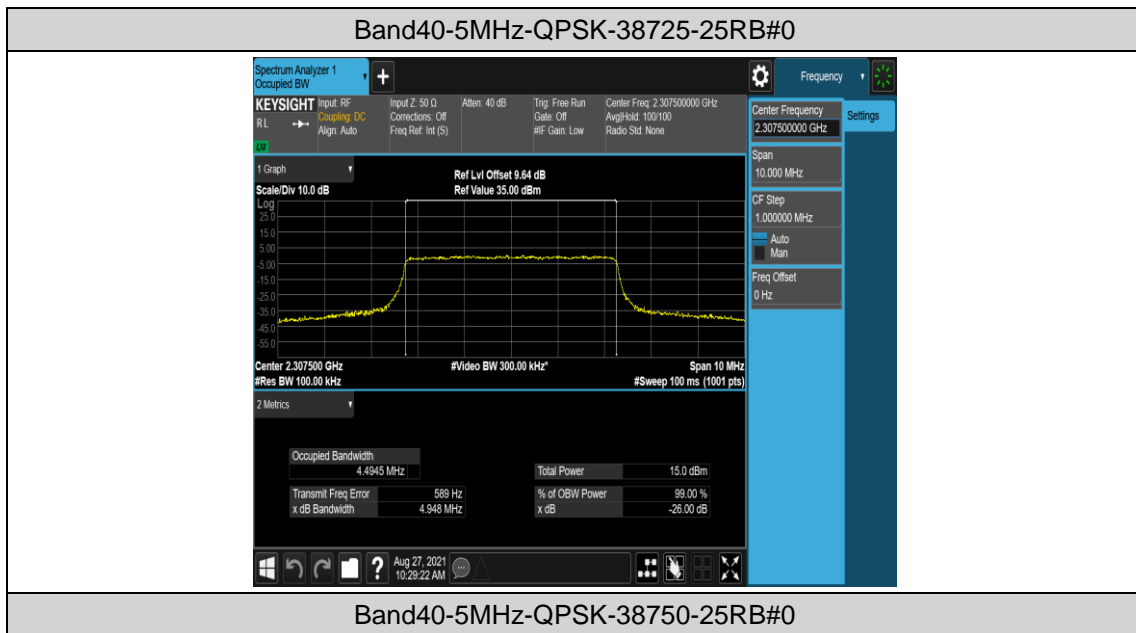

Appendix C: 26dB Bandwidth and Occupied Bandwidth

Test Result

Band	Bandwidth	Modulation	Channel	RB Configuration	Occupied Bandwidth (MHz)	26dB Bandwidth (MHz)	Verdict
Band40	5MHz	QPSK	38725	25RB#0	4.4945	4.948	PASS
Band40	5MHz	QPSK	38750	25RB#0	4.5069	4.890	PASS
Band40	5MHz	QPSK	38775	25RB#0	4.5015	4.939	PASS
Band40	5MHz	16QAM	38725	25RB#0	4.4954	4.943	PASS
Band40	5MHz	16QAM	38750	25RB#0	4.5028	4.855	PASS
Band40	5MHz	16QAM	38775	25RB#0	4.4932	4.975	PASS
Band40	10MHz	QPSK	38750	50RB#0	8.9739	9.523	PASS
Band40	10MHz	16QAM	38750	50RB#0	8.9692	9.521	PASS

Test Graphs