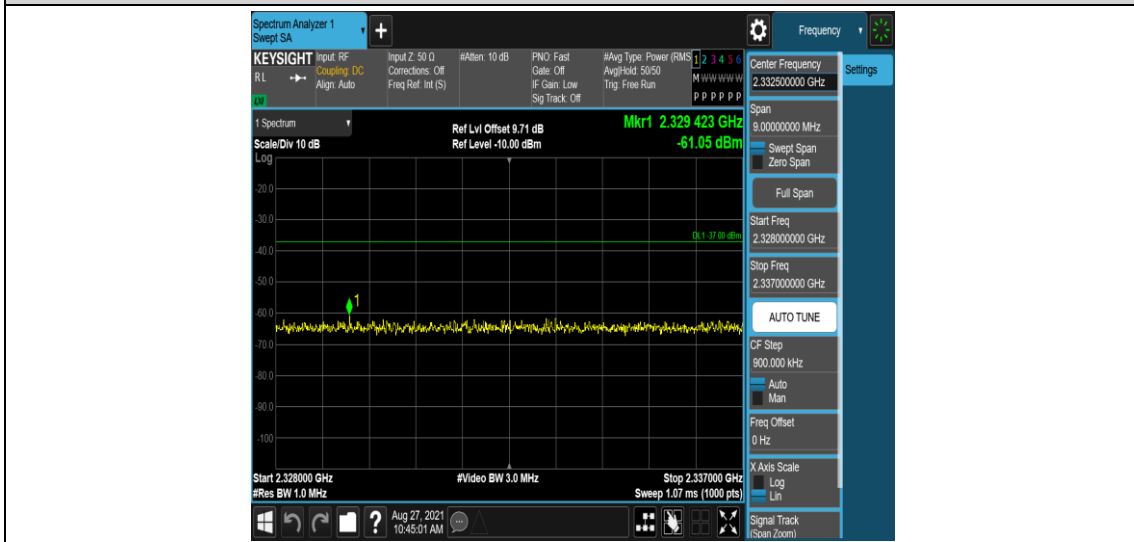

Band40-5MHz-16QAM-38750-1RB#0-Range11:2328~2337MHz

Band40-5MHz-16QAM-38750-1RB#0-Range12:2337~2341MHz