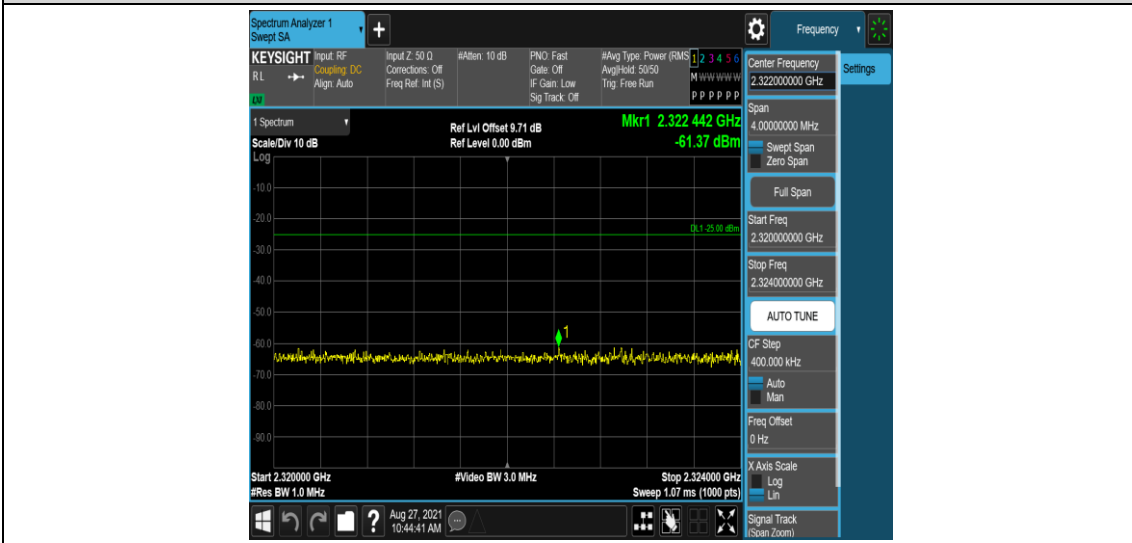

Band40-5MHz-16QAM-38750-1RB#0-Range9:2320~2324MHz

Band40-5MHz-16QAM-38750-1RB#0-Range10:2324~2328MHz