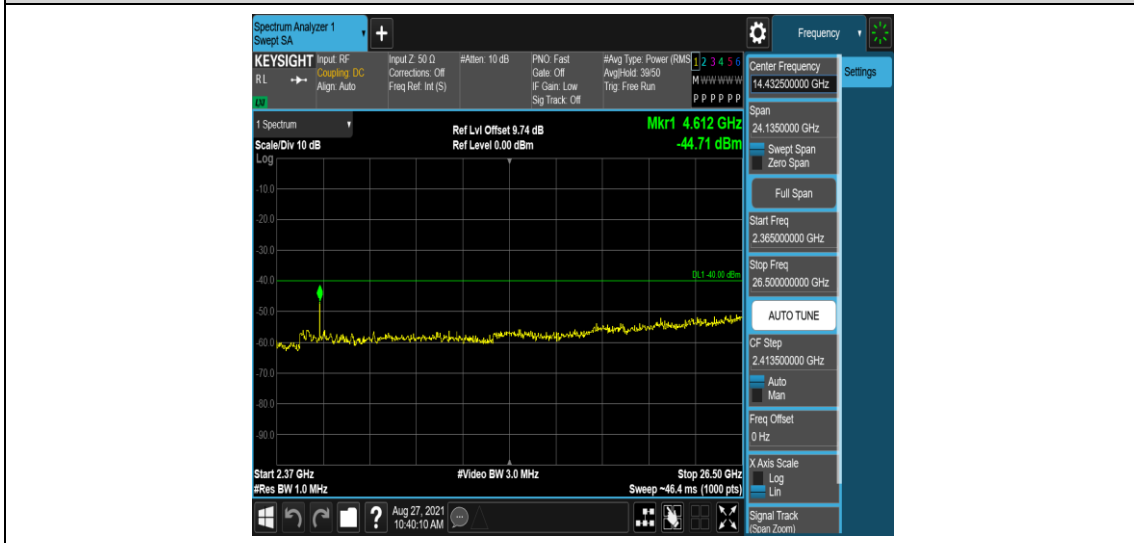

Band40-5MHz-16QAM-38725-1RB#0-Range15:2365~26500MHz

Band40-5MHz-16QAM-38750-1RB#0-Range1:0.009~0.15MHz