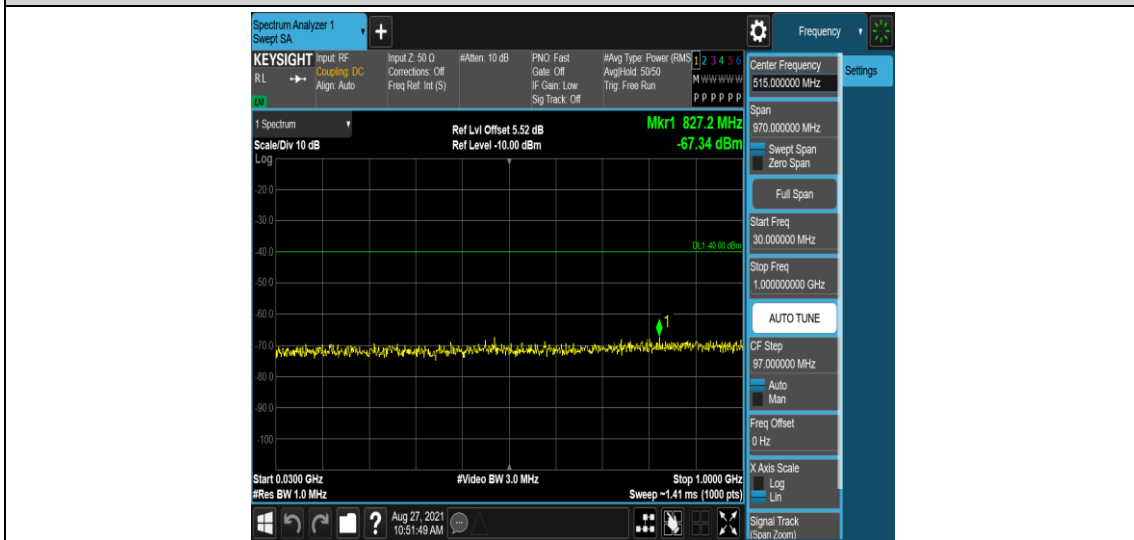

Band40-5MHz-16QAM-38750-1RB#0-Range14:2360~2365MHz

Band40-5MHz-16QAM-38750-1RB#0-Range15:2365~26500MHz

Band40-5MHz-16QAM-38775-1RB#0-Range1:0.009~0.15MHz

Band40-5MHz-16QAM-38775-1RB#0-Range2:0.15~30MHz

Band40-5MHz-16QAM-38775-1RB#0-Range3:30~1000MHz