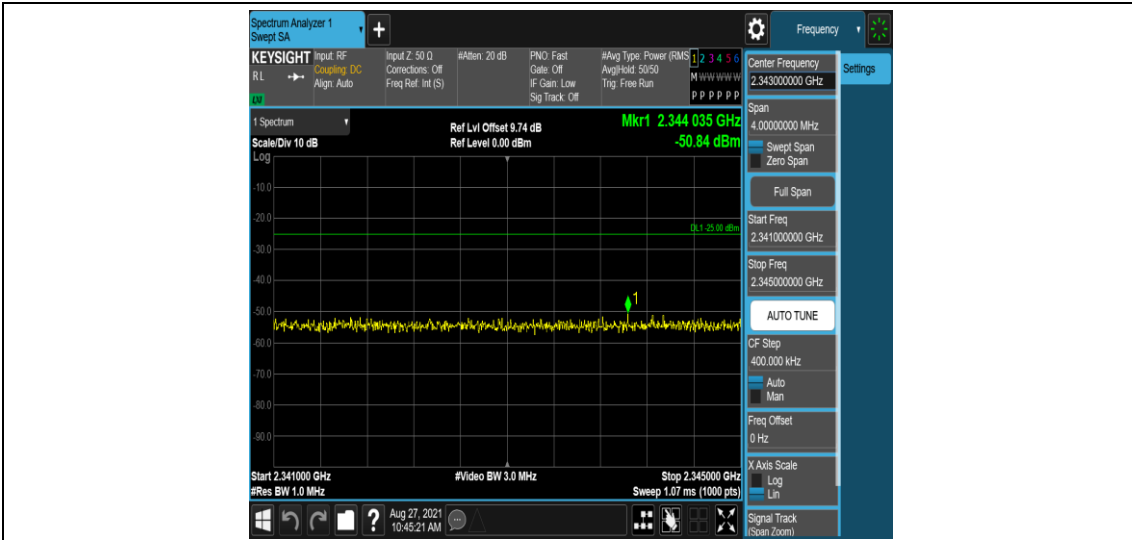

Band40-5MHz-16QAM-38750-1RB#0-Range9:2320~2324MHz

Band40-5MHz-16QAM-38750-1RB#0-Range10:2324~2328MHz

Band40-5MHz-16QAM-38750-1RB#0-Range11:2328~2337MHz

Band40-5MHz-16QAM-38750-1RB#0-Range12:2337~2341MHz

Band40-5MHz-16QAM-38750-1RB#0-Range13:2341~2345MHz