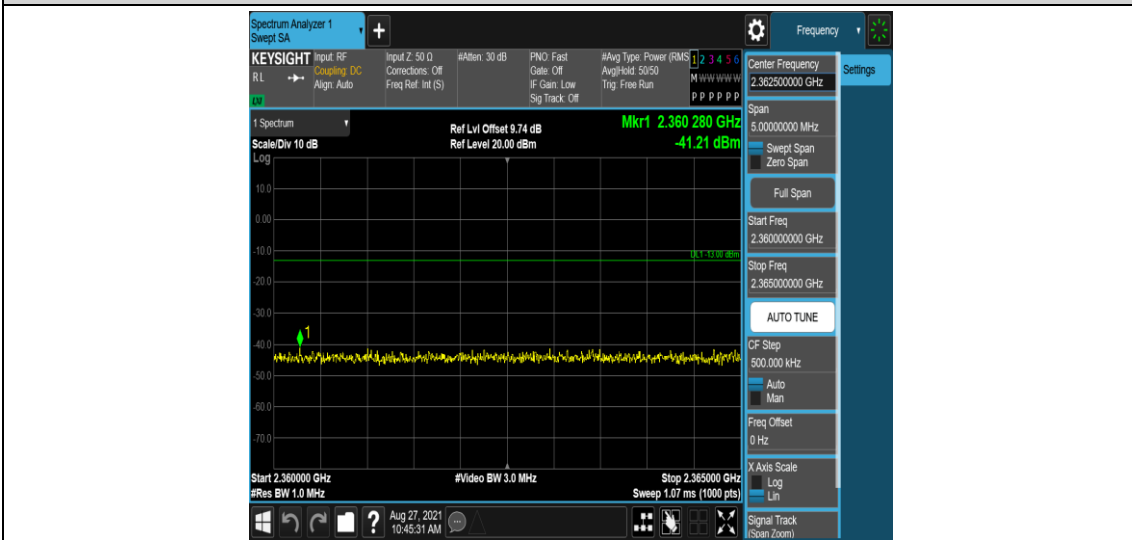

Band40-5MHz-16QAM-38750-1RB#0-Range14:2360~2365MHz

Band40-5MHz-16QAM-38750-1RB#0-Range15:2365~26500MHz