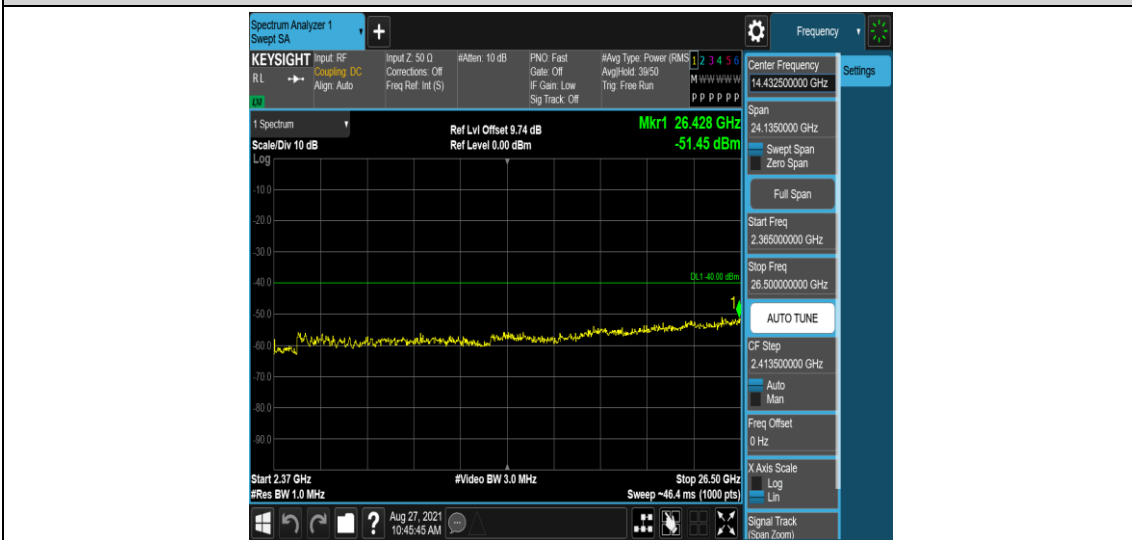

Band40-5MHz-16QAM-38750-1RB#0-Range15:2365~26500MHz

Band40-5MHz-16QAM-38775-1RB#0-Range1:0.009~0.15MHz