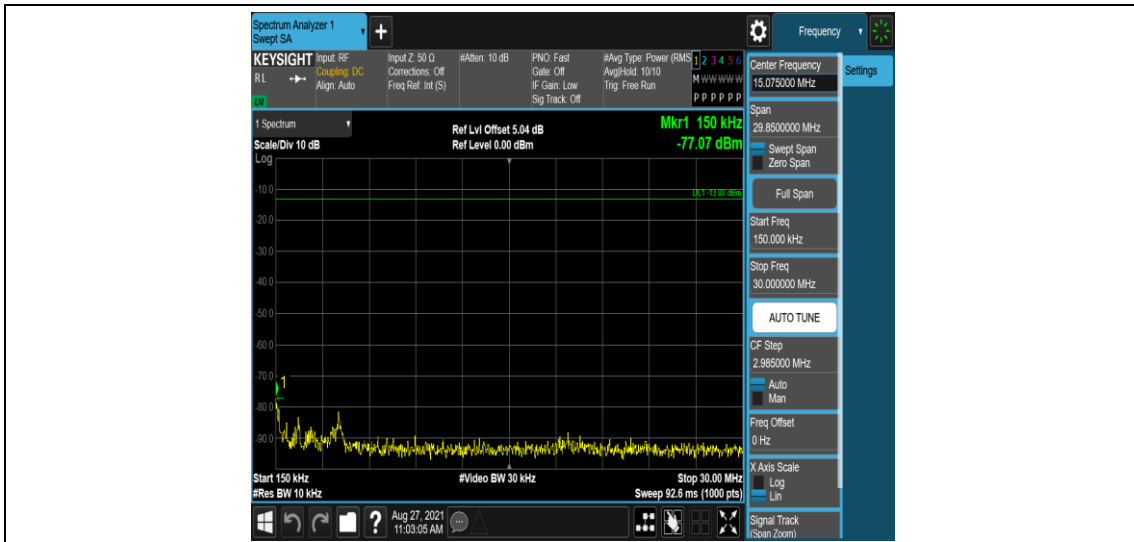

Band40-10MHz-QPSK-38750-1RB#0-Range2:0.15~30MHz