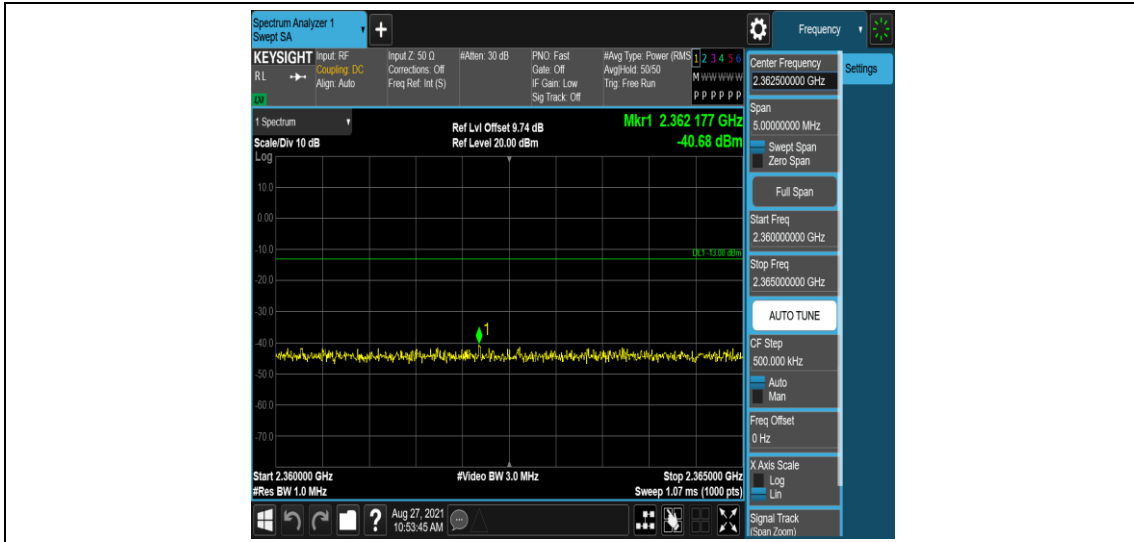

Band40-5MHz-16QAM-38775-1RB#0-Range11:2328~2337MHz

Band40-5MHz-16QAM-38775-1RB#0-Range12:2337~2341MHz

Band40-5MHz-16QAM-38775-1RB#0-Range13:2341~2345MHz

Band40-5MHz-16QAM-38775-1RB#0-Range14:2360~2365MHz