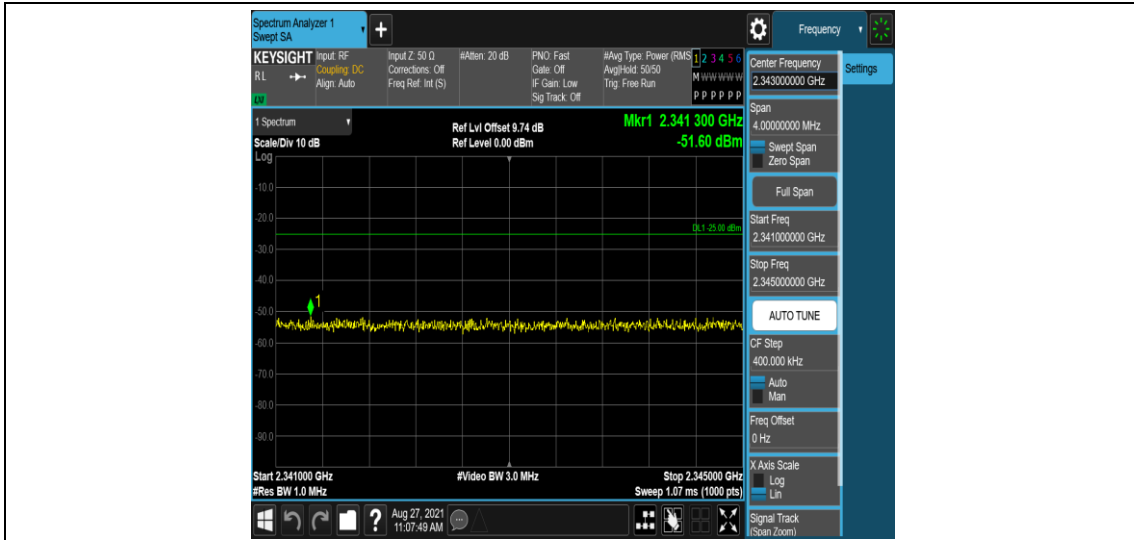

Band40-10MHz-16QAM-38750-1RB#0-Range13:2341~2345MHz