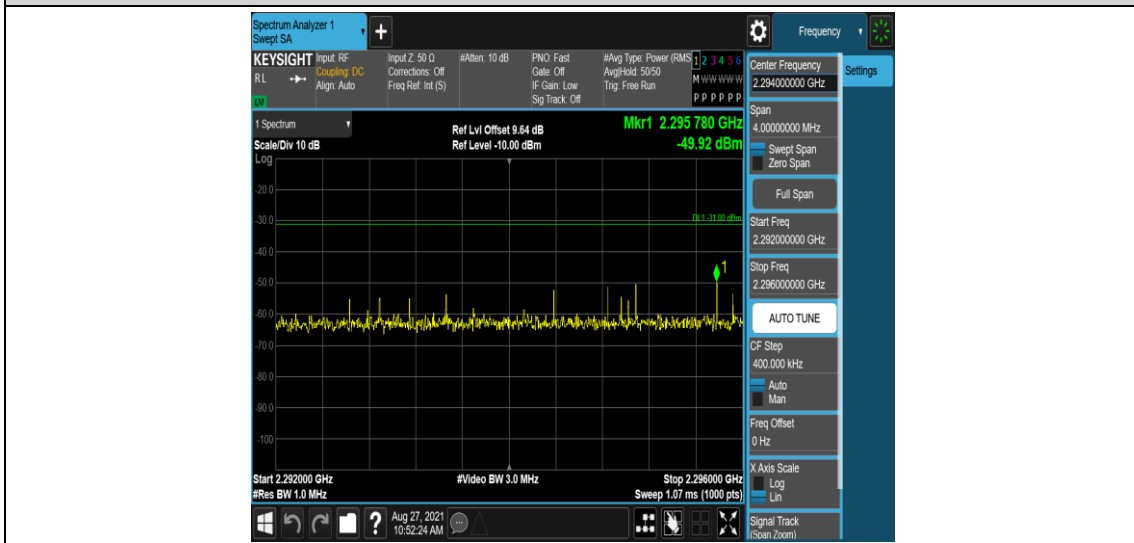

Band40-5MHz-16QAM-38775-1RB#0-Range5:2288~2292MHz

Band40-5MHz-16QAM-38775-1RB#0-Range6:2292~2296MHz

Band40-5MHz-16QAM-38775-1RB#0-Range7:2296~2300MHz

Band40-5MHz-16QAM-38775-1RB#0-Range8:2300~2305MHz

Band40-5MHz-16QAM-38775-1RB#0-Range10:2324~2328MHz

Band40-5MHz-16QAM-38775-1RB#0-Range11:2328~2337MHz

Band40-5MHz-16QAM-38775-1RB#0-Range12:2337~2341MHz

Band40-5MHz-16QAM-38775-1RB#0-Range13:2341~2345MHz

Band40-5MHz-16QAM-38775-1RB#0-Range14:2360~2365MHz