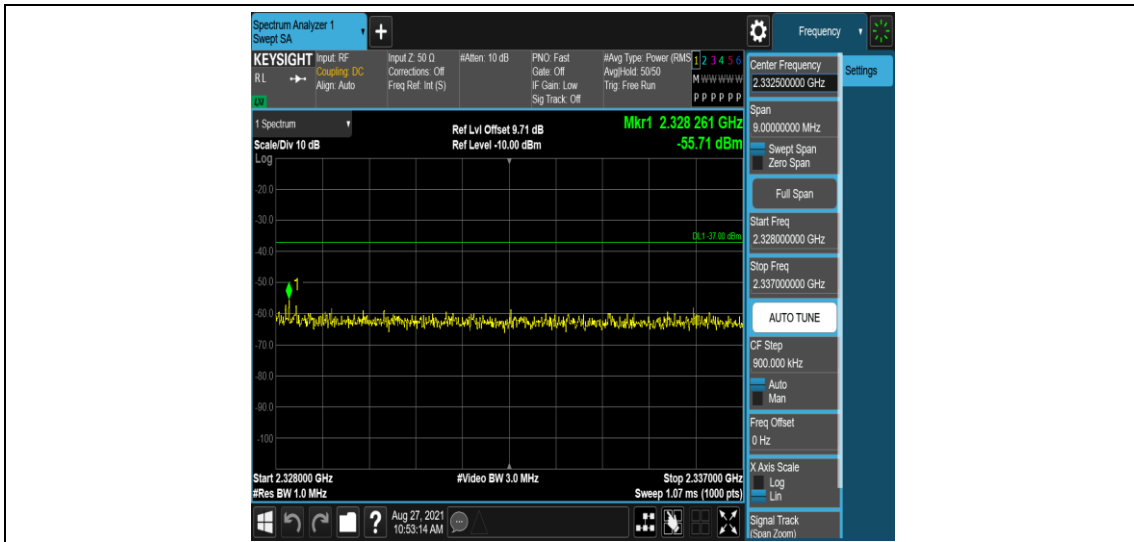

Band40-5MHz-16QAM-38775-1RB#0-Range5:2288~2292MHz

Band40-5MHz-16QAM-38775-1RB#0-Range6:2292~2296MHz

Band40-5MHz-16QAM-38775-1RB#0-Range7:2296~2300MHz

Band40-5MHz-16QAM-38775-1RB#0-Range8:2300~2305MHz

Band40-5MHz-16QAM-38775-1RB#0-Range10:2324~2328MHz

Band40-5MHz-16QAM-38775-1RB#0-Range11:2328~2337MHz

Band40-5MHz-16QAM-38775-1RB#0-Range12:2337~2341MHz

Band40-5MHz-16QAM-38775-1RB#0-Range13:2341~2345MHz

Band40-5MHz-16QAM-38775-1RB#0-Range14:2360~2365MHz