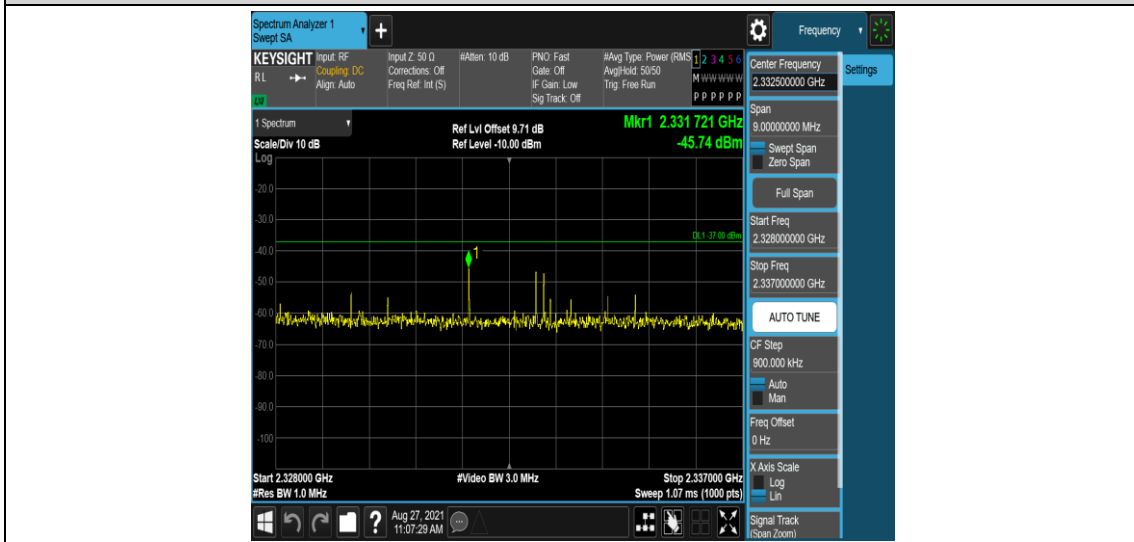

Band40-10MHz-16QAM-38750-1RB#0-Range11:2328~2337MHz