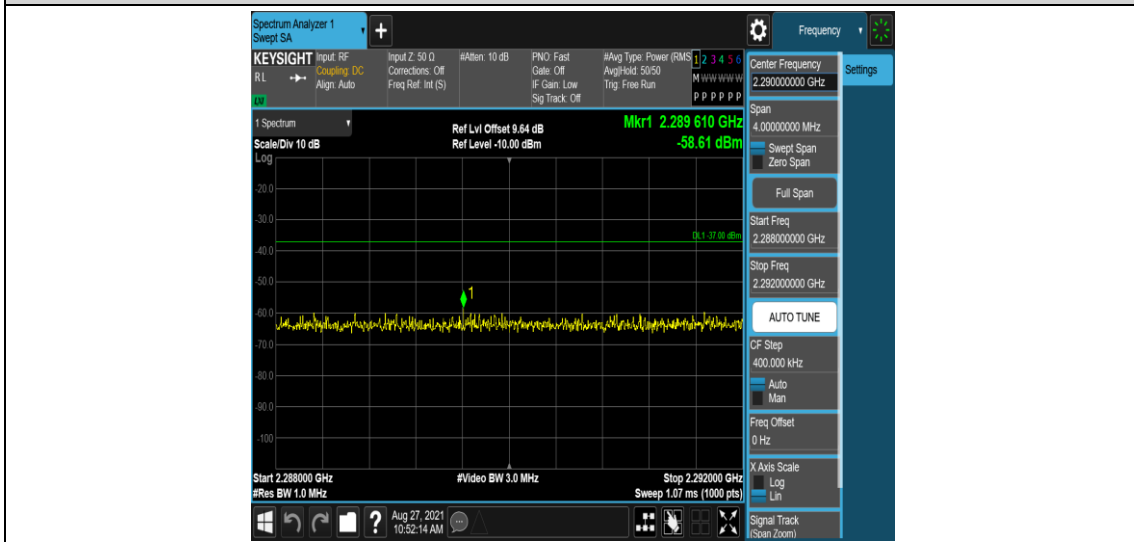

Band40-5MHz-16QAM-38775-1RB#0-Range5:2288~2292MHz

Band40-5MHz-16QAM-38775-1RB#0-Range6:2292~2296MHz

Band40-5MHz-16QAM-38775-1RB#0-Range7:2296~2300MHz

Band40-5MHz-16QAM-38775-1RB#0-Range8:2300~2305MHz

Band40-5MHz-16QAM-38775-1RB#0-Range10:2324~2328MHz

Band40-5MHz-16QAM-38775-1RB#0-Range11:2328~2337MHz

Band40-5MHz-16QAM-38775-1RB#0-Range12:2337~2341MHz

Band40-5MHz-16QAM-38775-1RB#0-Range13:2341~2345MHz

Band40-5MHz-16QAM-38775-1RB#0-Range14:2360~2365MHz