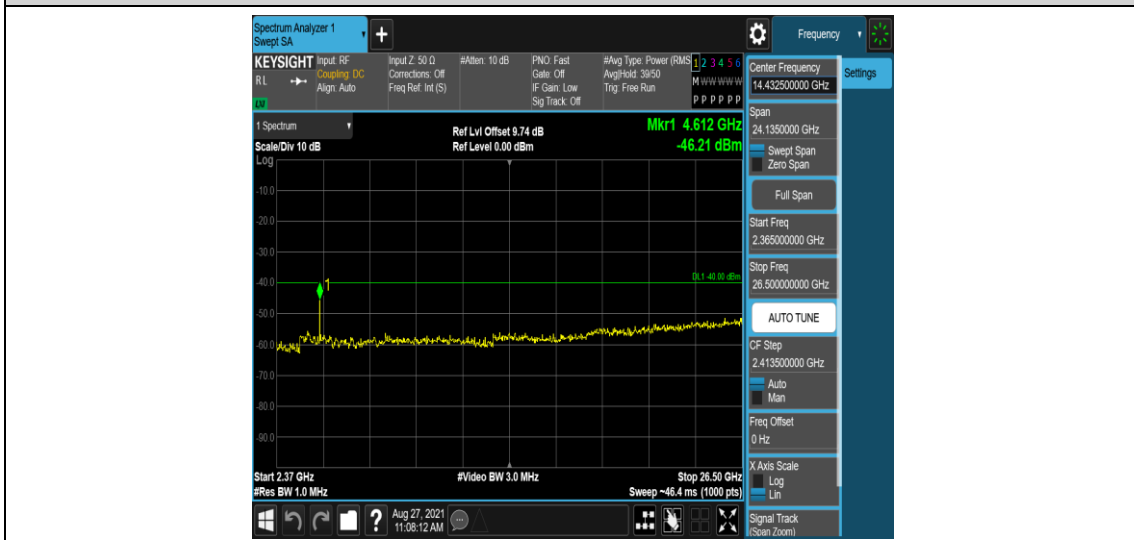

Band40-10MHz-16QAM-38750-1RB#0-Range15:2365~26500MHz