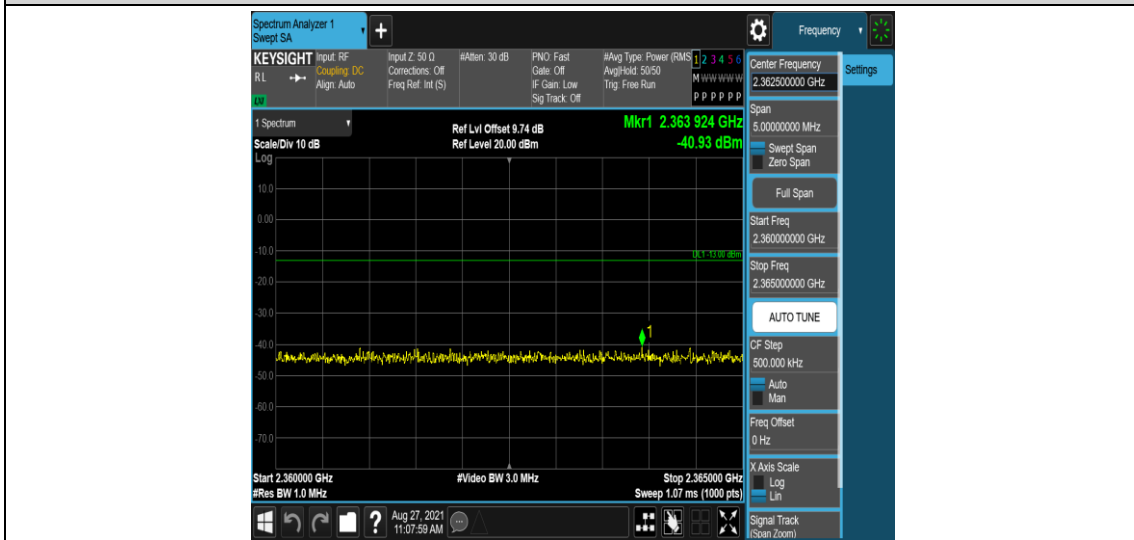

Band40-10MHz-16QAM-38750-1RB#0-Range11:2328~2337MHz

Band40-10MHz-16QAM-38750-1RB#0-Range12:2337~2341MHz

Band40-10MHz-16QAM-38750-1RB#0-Range13:2341~2345MHz

Band40-10MHz-16QAM-38750-1RB#0-Range14:2360~2365MHz