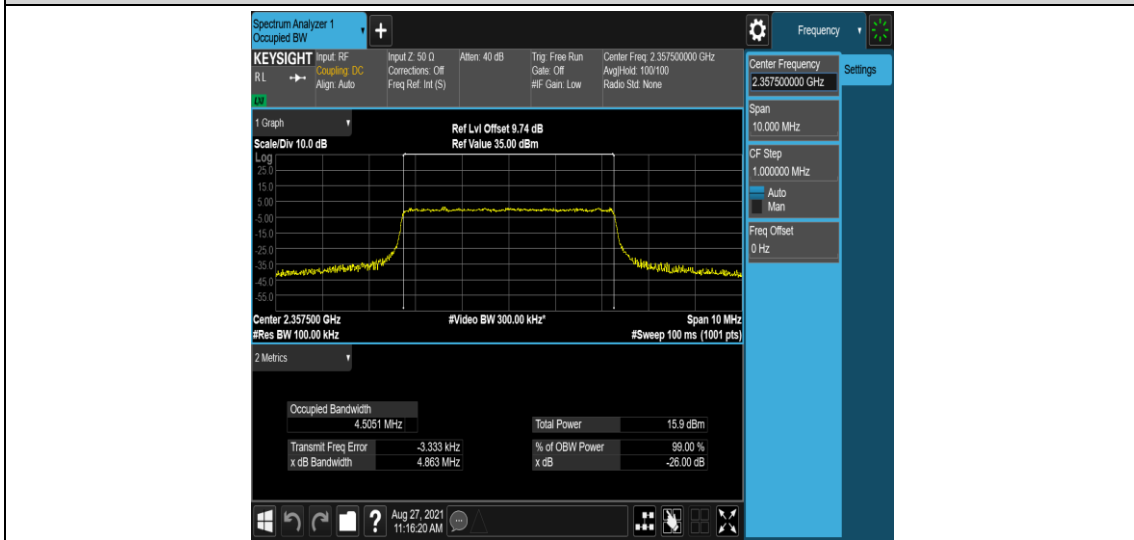

Band40-5MHz-QPSK-39225-25RB#0