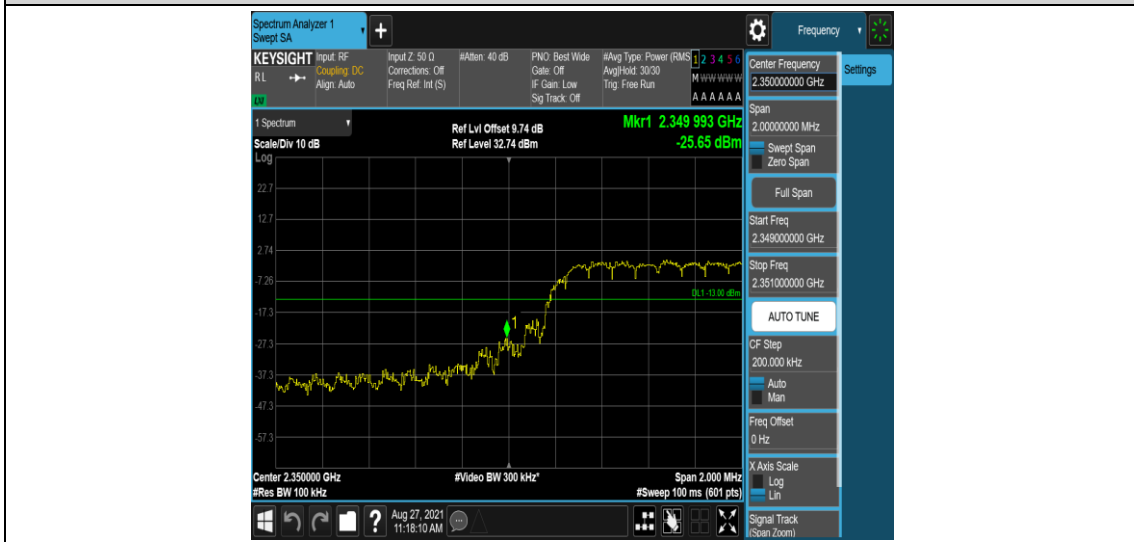

Band40-5MHz-QPSK-39175-25RB#0