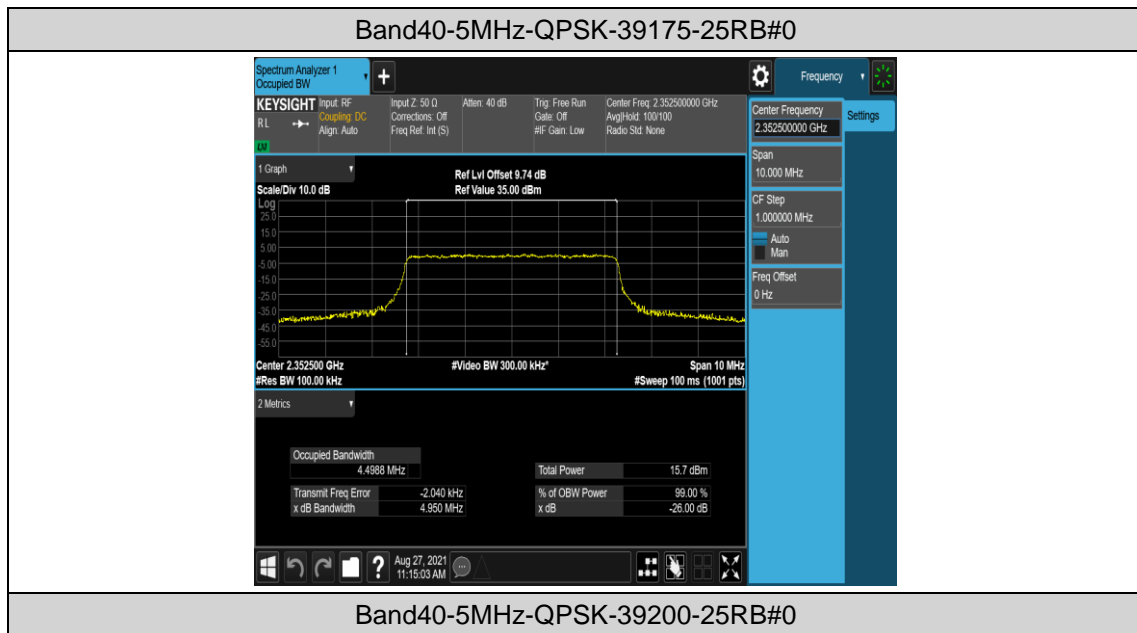

Appendix C: 26dB Bandwidth and Occupied Bandwidth

Test Result

Band	Bandwidth	Modulation	Channel	RB Configuration	Occupied Bandwidth (MHz)	26dB Bandwidth (MHz)	Verdict
Band40	5MHz	QPSK	39175	25RB#0	4.4988	4.950	PASS
Band40	5MHz	QPSK	39200	25RB#0	4.5012	4.881	PASS
Band40	5MHz	QPSK	39225	25RB#0	4.5051	4.863	PASS
Band40	5MHz	16QAM	39175	25RB#0	4.4929	4.960	PASS
Band40	5MHz	16QAM	39200	25RB#0	4.5058	4.877	PASS
Band40	5MHz	16QAM	39225	25RB#0	4.4939	4.901	PASS
Band40	10MHz	QPSK	39200	50RB#0	8.9761	9.524	PASS
Band40	10MHz	16QAM	39200	50RB#0	8.9615	9.523	PASS

Test Graphs