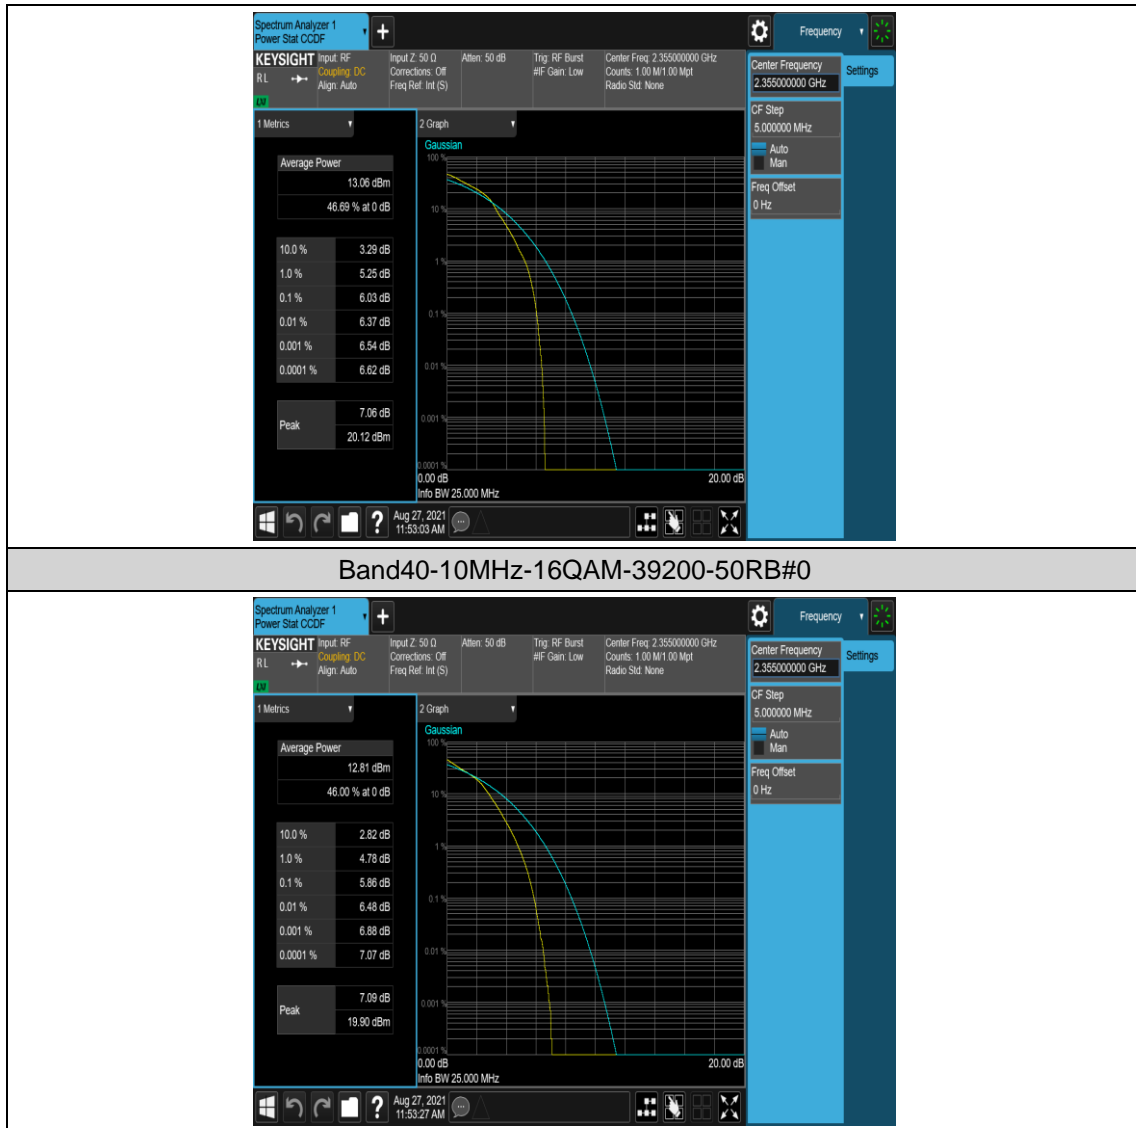

Band40-5MHz-16QAM-39225-1RB#0

Band40-5MHz-16QAM-39225-25RB#0

Band40-10MHz-QPSK-39200-1RB#0

Band40-10MHz-QPSK-39200-50RB#0

Band40-10MHz-16QAM-39200-1RB#0

Appendix C: 26dB Bandwidth and Occupied Bandwidth

Test Result