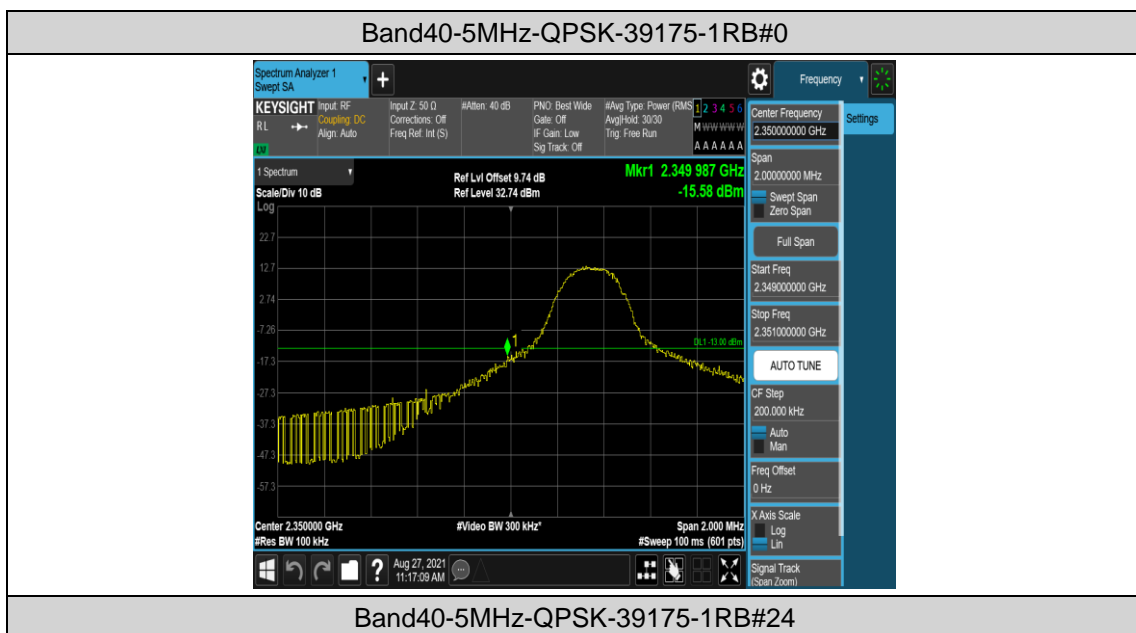

Appendix D: Band Edge

Test Result

Band	Bandwidth	Modulation	Channel	RB Configuration	Result(dBm)	Verdict
Band40	5MHz	QPSK	39175	1RB#0	-15.58	PASS
Band40	5MHz	QPSK	39175	1RB#24	-43.10	PASS
Band40	5MHz	QPSK	39175	25RB#0	-25.65	PASS
Band40	5MHz	QPSK	39225	1RB#0	-43.41	PASS
Band40	5MHz	QPSK	39225	1RB#24	-15.59	PASS
Band40	5MHz	QPSK	39225	25RB#0	-28.49	PASS
Band40	5MHz	16QAM	39175	1RB#0	-14.84	PASS
Band40	5MHz	16QAM	39175	1RB#24	-43.60	PASS
Band40	5MHz	16QAM	39175	25RB#0	-28.28	PASS
Band40	5MHz	16QAM	39225	1RB#0	-42.32	PASS
Band40	5MHz	16QAM	39225	1RB#24	-16.67	PASS
Band40	5MHz	16QAM	39225	25RB#0	-28.74	PASS
Band40	10MHz	QPSK	39200	1RB#0	-16.99,-43.55	PASS
Band40	10MHz	QPSK	39200	1RB#49	-44.03,-20.68	PASS
Band40	10MHz	QPSK	39200	50RB#0	-31.30,-33.20	PASS
Band40	10MHz	16QAM	39200	1RB#0	-18.15,-43.85	PASS
Band40	10MHz	16QAM	39200	1RB#49	-43.51,-19.14	PASS
Band40	10MHz	16QAM	39200	50RB#0	-34.33,-33.15	PASS

Test Graphs