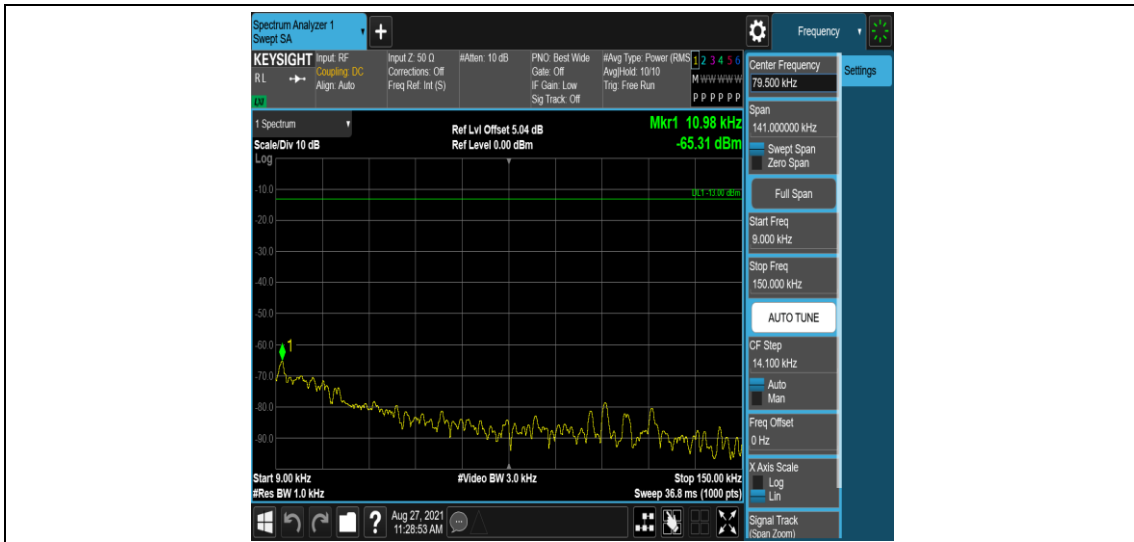

Band40-5MHz-16QAM-39200-1RB#0-Range1:0.009~0.15MHz

Band40-5MHz-16QAM-39200-1RB#0-Range2:0.15~30MHz