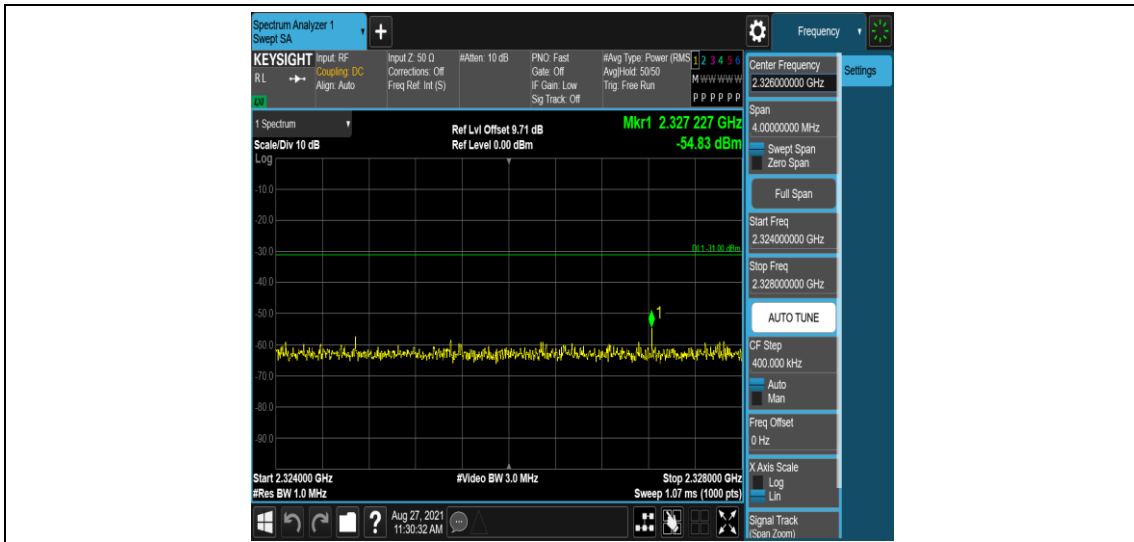

Band40-5MHz-16QAM-39200-1RB#0-Range10:2324~2328MHz

Band40-5MHz-16QAM-39200-1RB#0-Range11:2328~2337MHz