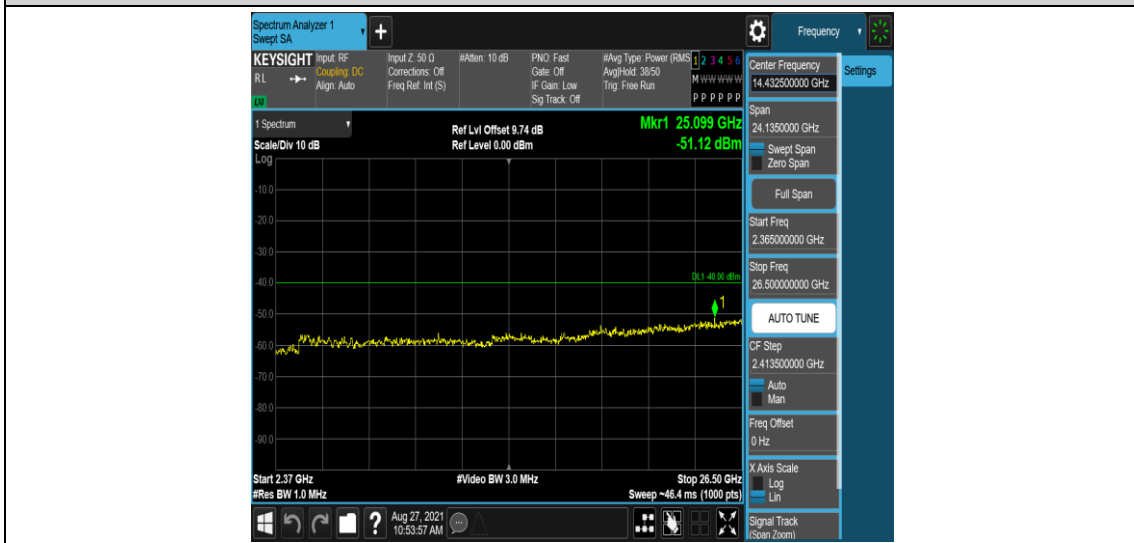

Band40-5MHz-16QAM-39175-1RB#0-Range15:2365~26500MHz

Band40-5MHz-16QAM-39200-1RB#0-Range1:0.009~0.15MHz