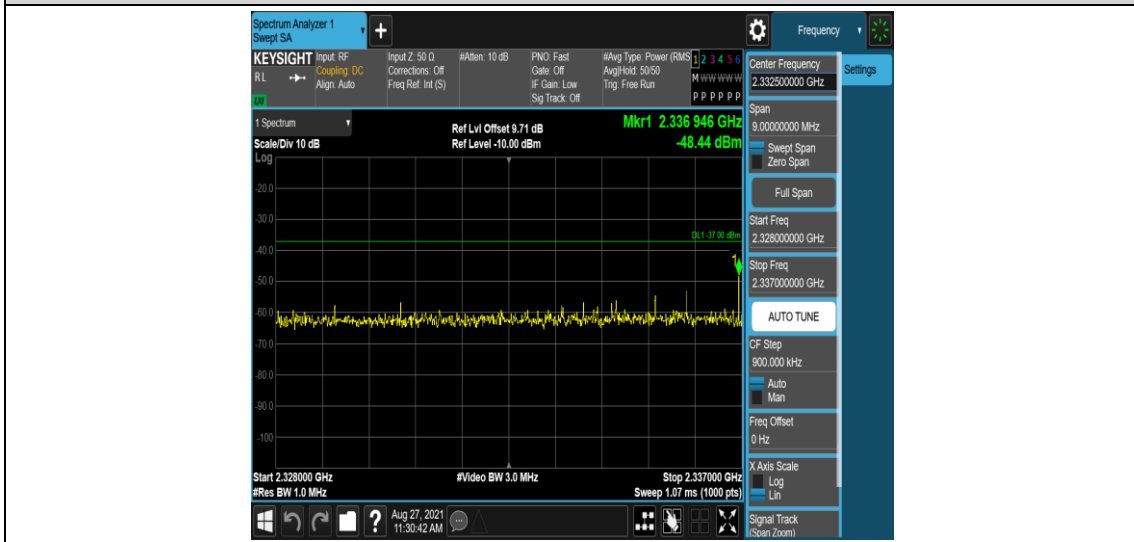

Band40-5MHz-16QAM-39200-1RB#0-Range11:2328~2337MHz

Band40-5MHz-16QAM-39200-1RB#0-Range12:2337~2341MHz