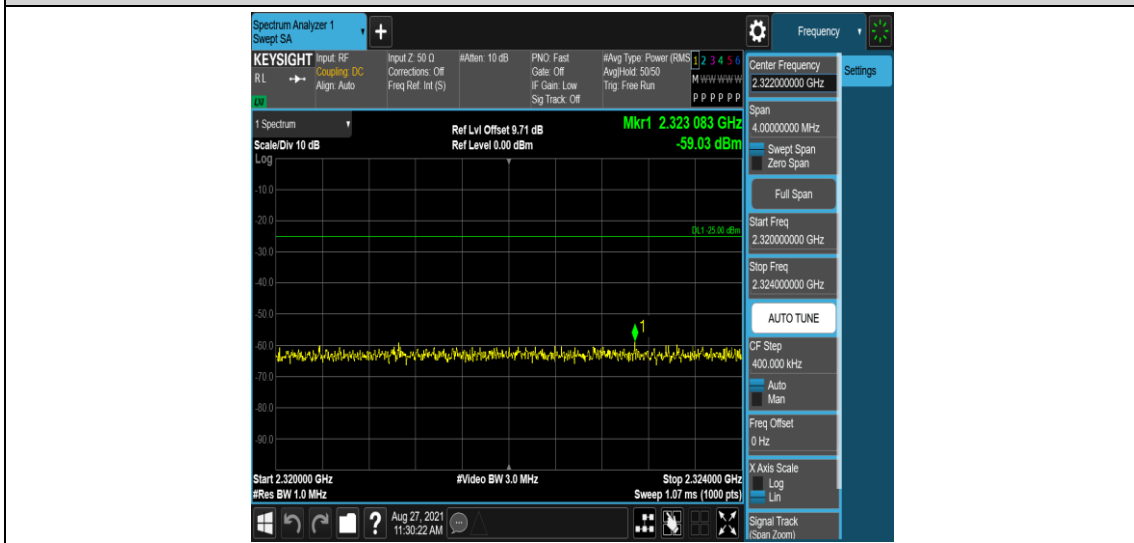

Band40-5MHz-16QAM-39200-1RB#0-Range5:2288~2292MHz

Band40-5MHz-16QAM-39200-1RB#0-Range6:2292~2296MHz

Band40-5MHz-16QAM-39200-1RB#0-Range7:2296~2300MHz

Band40-5MHz-16QAM-39200-1RB#0-Range8:2300~2305MHz

Band40-5MHz-16QAM-39200-1RB#0-Range9:2320~2324MHz