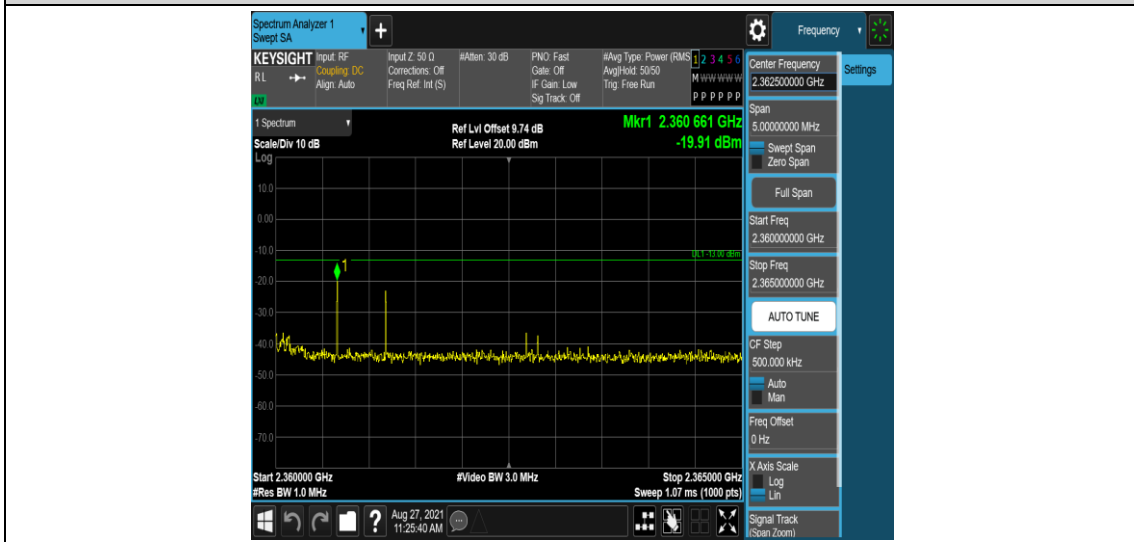

Band40-5MHz-16QAM-39175-1RB#0-Range9:2320~2324MHz

Band40-5MHz-16QAM-39175-1RB#0-Range10:2324~2328MHz

Band40-5MHz-16QAM-39175-1RB#0-Range11:2328~2337MHz

Band40-5MHz-16QAM-39175-1RB#0-Range12:2337~2341MHz

Band40-5MHz-16QAM-39175-1RB#0-Range14:2360~2365MHz