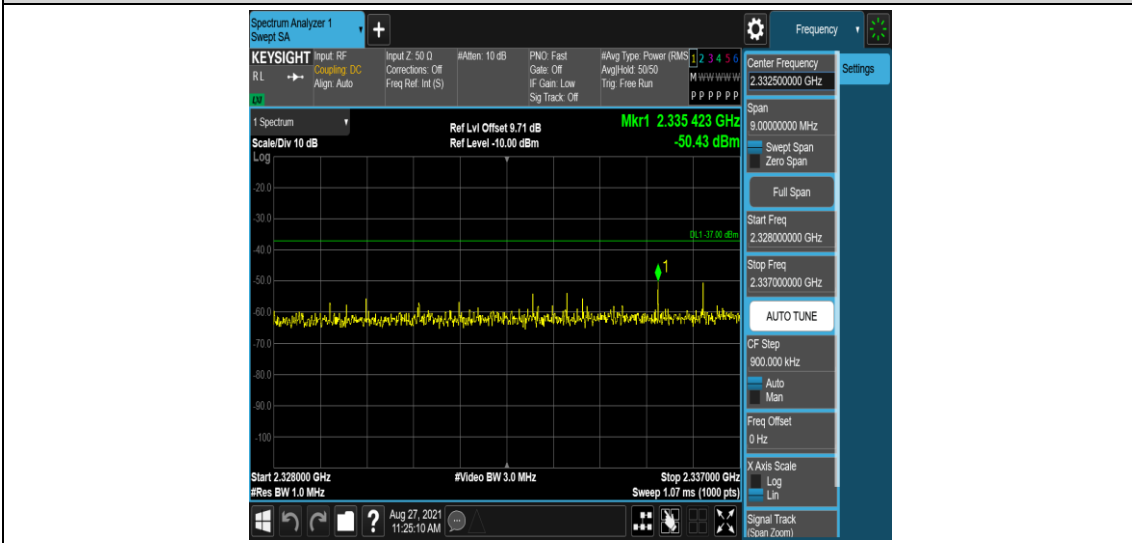

Band40-5MHz-16QAM-39175-1RB#0-Range11:2328~2337MHz

Band40-5MHz-16QAM-39175-1RB#0-Range12:2337~2341MHz