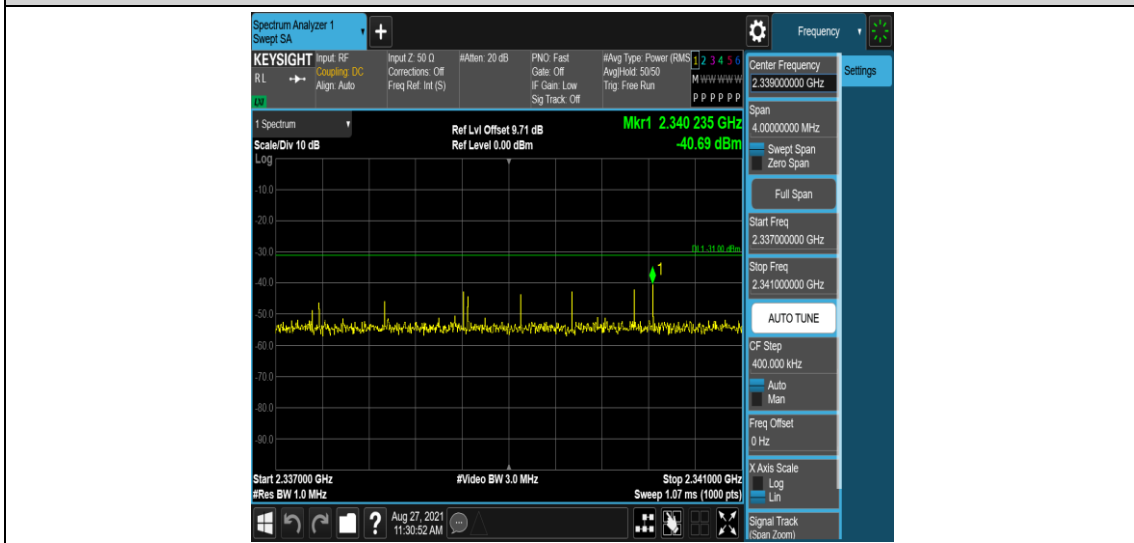

Band40-5MHz-16QAM-39200-1RB#0-Range12:2337~2341MHz

Band40-5MHz-16QAM-39200-1RB#0-Range13:2341~2345MHz