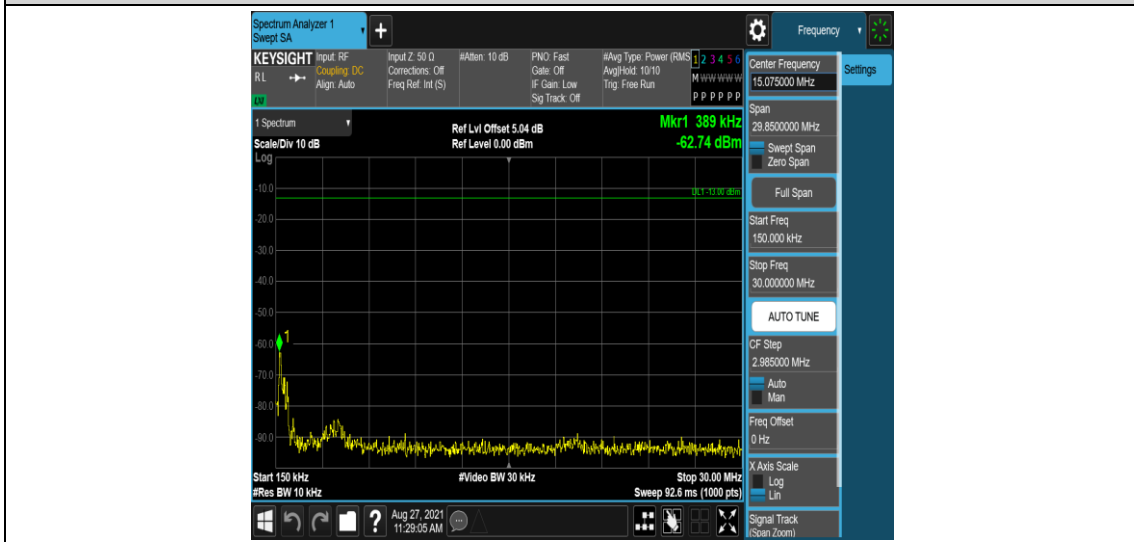

Band40-5MHz-16QAM-39200-1RB#0-Range2:0.15~30MHz

Band40-5MHz-16QAM-39200-1RB#0-Range3:30~1000MHz