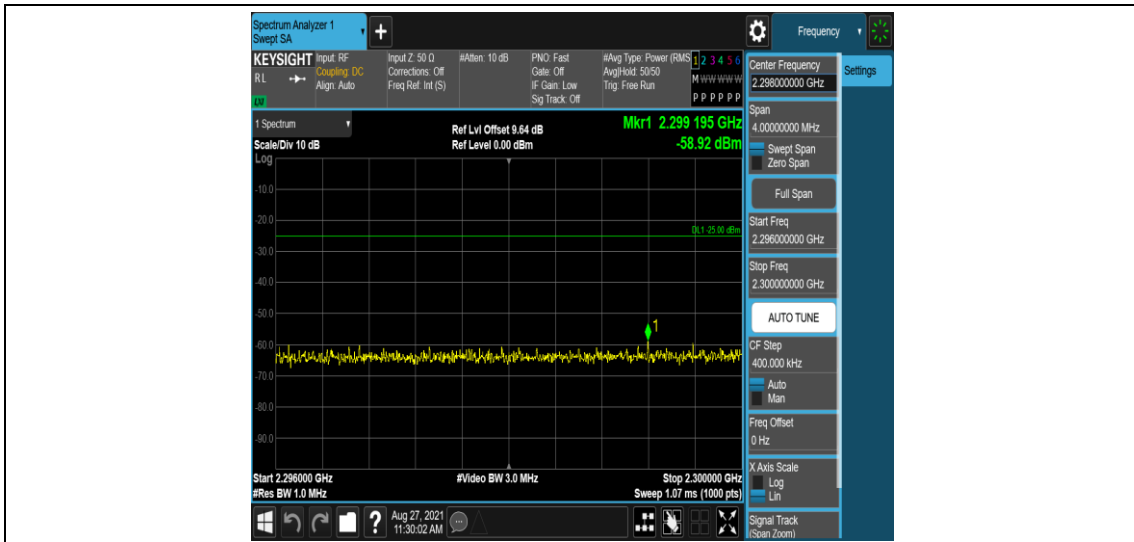

Band40-5MHz-16QAM-39200-1RB#0-Range5:2288~2292MHz

Band40-5MHz-16QAM-39200-1RB#0-Range6:2292~2296MHz

Band40-5MHz-16QAM-39200-1RB#0-Range7:2296~2300MHz

Band40-5MHz-16QAM-39200-1RB#0-Range8:2300~2305MHz

Band40-5MHz-16QAM-39200-1RB#0-Range9:2320~2324MHz