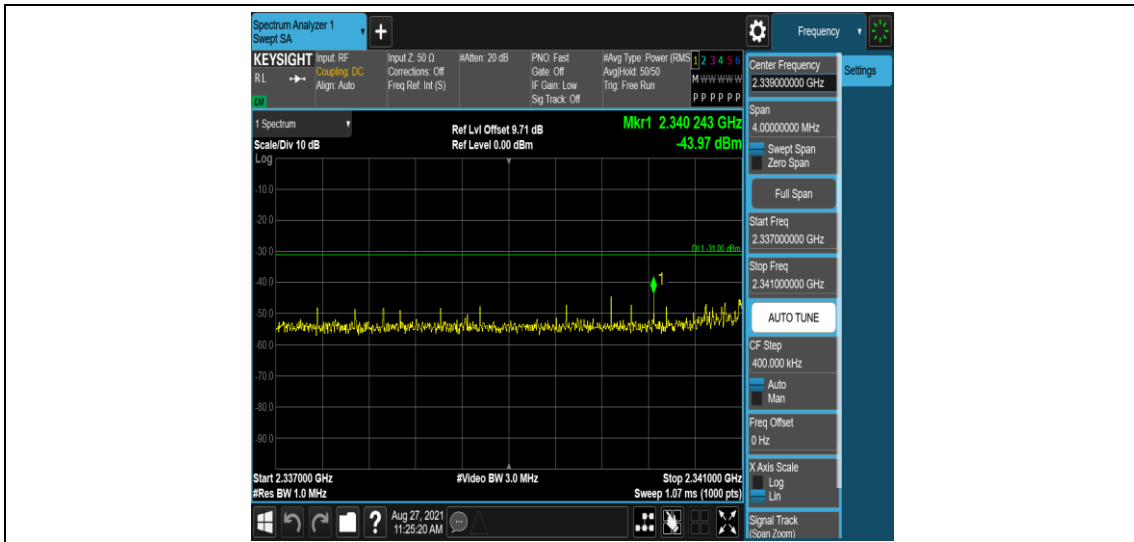

Band40-5MHz-16QAM-39175-1RB#0-Range9:2320~2324MHz

Band40-5MHz-16QAM-39175-1RB#0-Range10:2324~2328MHz

Band40-5MHz-16QAM-39175-1RB#0-Range11:2328~2337MHz

Band40-5MHz-16QAM-39175-1RB#0-Range12:2337~2341MHz

Band40-5MHz-16QAM-39175-1RB#0-Range14:2360~2365MHz