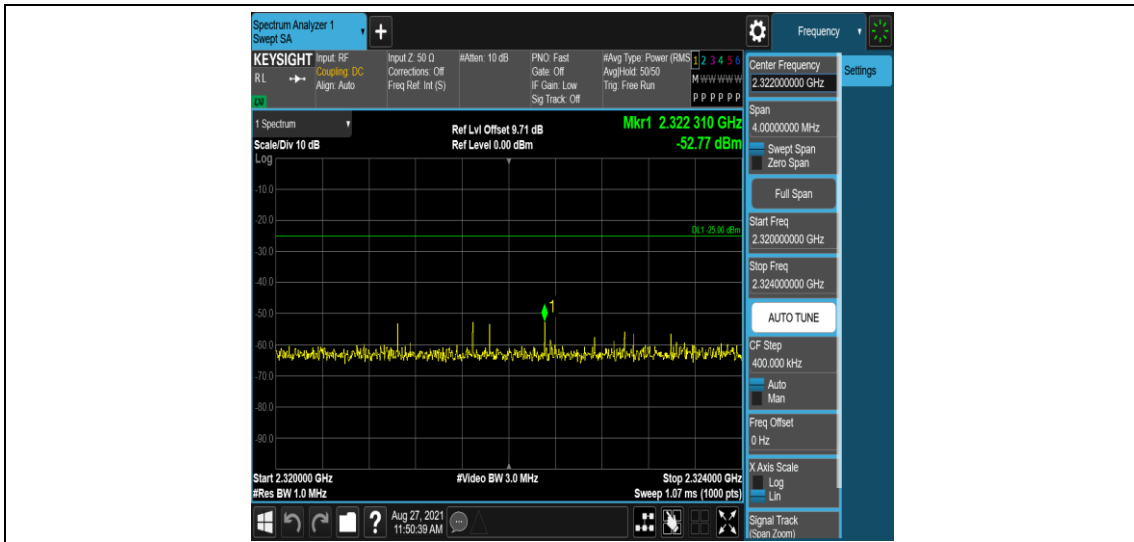

Band40-10MHz-16QAM-39200-1RB#0-Range9:2320~2324MHz