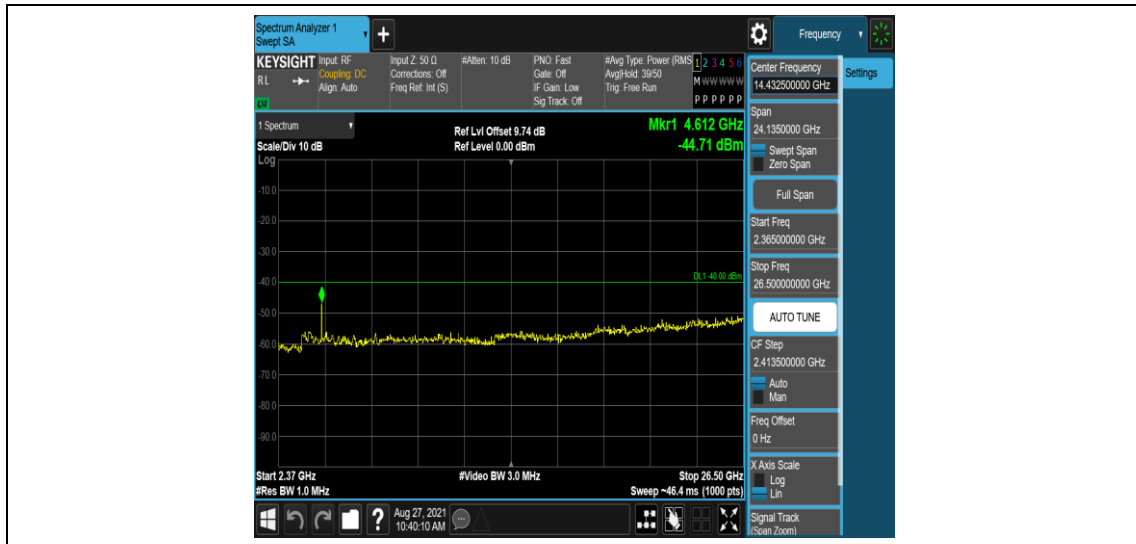

Band40-10MHz-16QAM-39200-1RB#0-Range15:2365~26500MHz