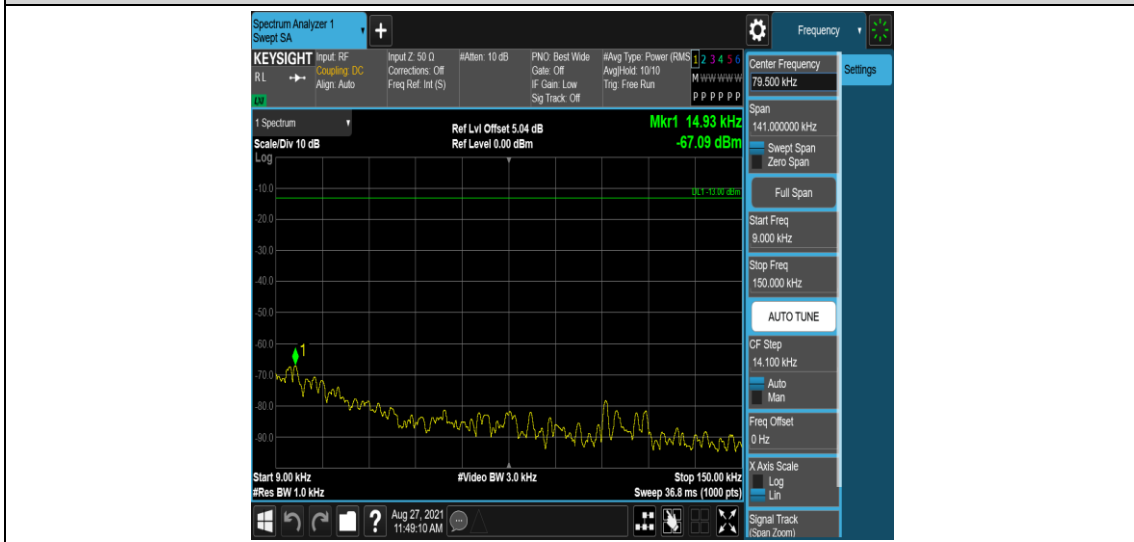

Band40-10MHz-16QAM-39200-1RB#0-Range1:0.009~0.15MHz