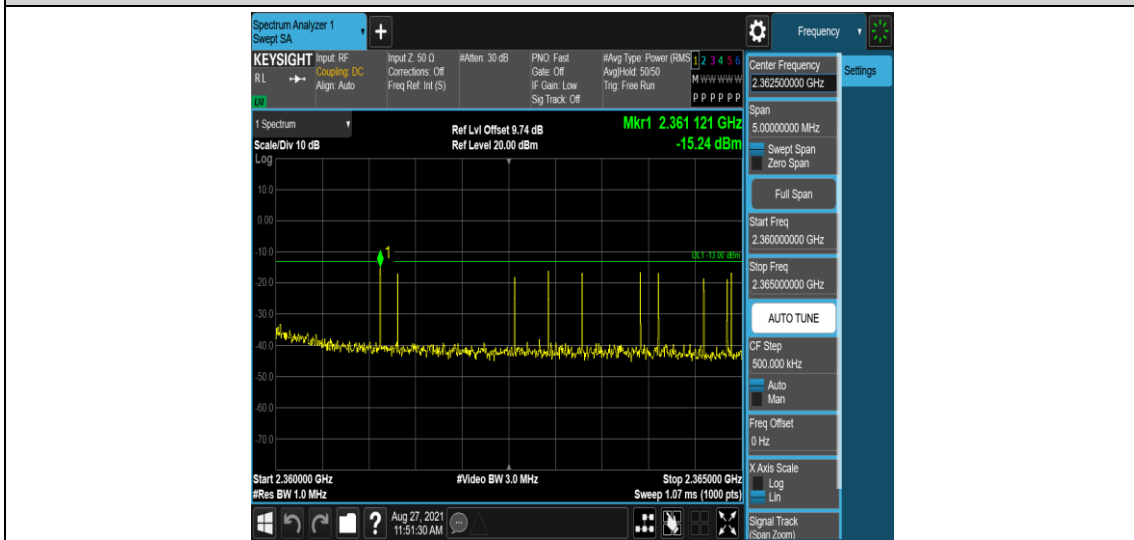

Band40-10MHz-16QAM-39200-1RB#0-Range8:2300~2305MHz

Band40-10MHz-16QAM-39200-1RB#0-Range9:2320~2324MHz

Band40-10MHz-16QAM-39200-1RB#0-Range10:2324~2328MHz

Band40-10MHz-16QAM-39200-1RB#0-Range14:2360~2365MHz