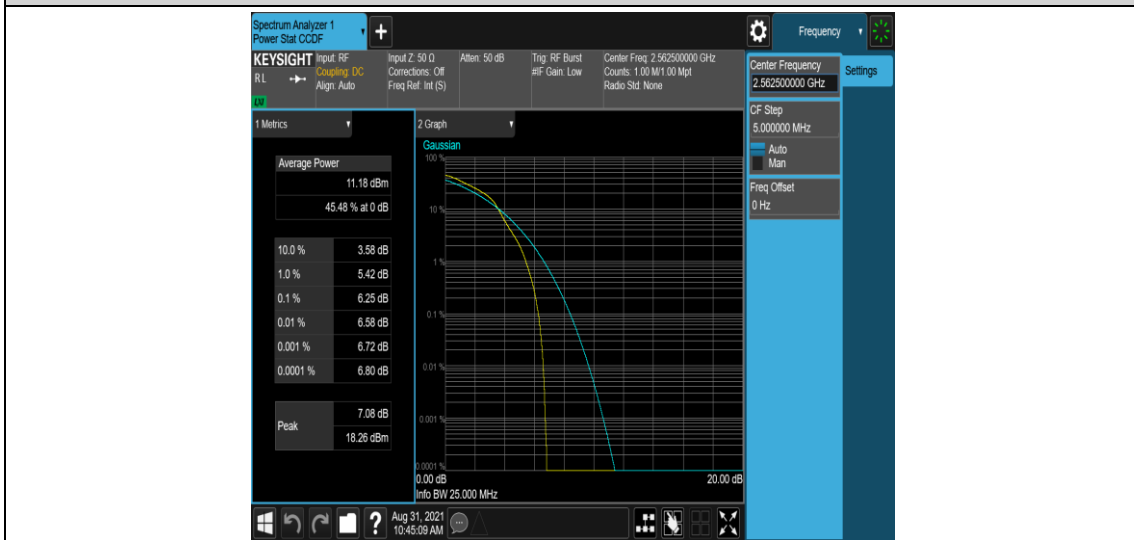

Band41-15MHz-16QAM-40315-1RB#0