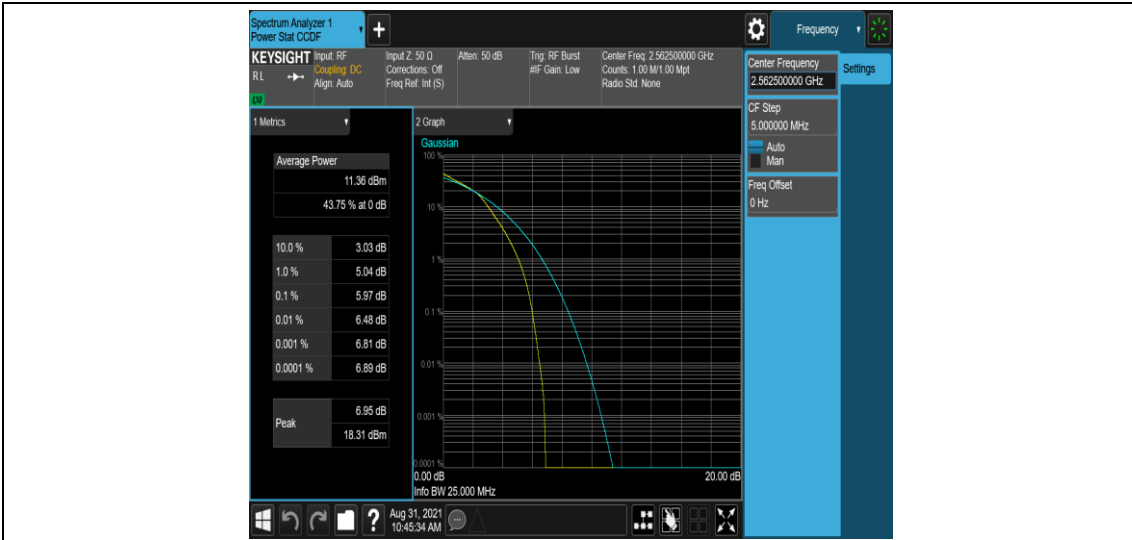

Band41-15MHz-16QAM-40315-75RB#0