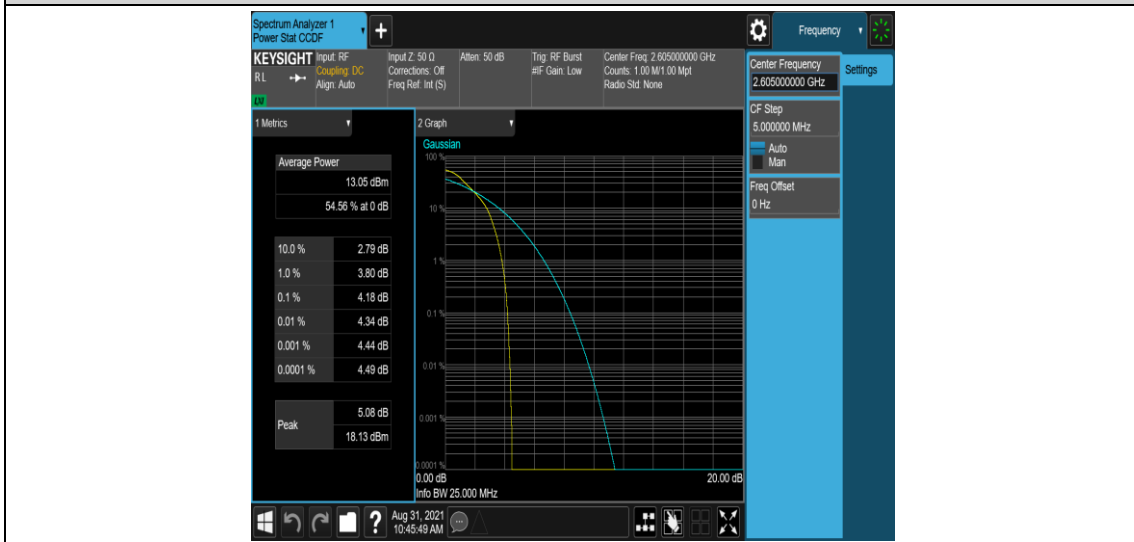

Band41-10MHz-16QAM-41190-50RB#0

Band41-15MHz-QPSK-40315-1RB#0

Band41-15MHz-QPSK-40315-75RB#0

Band41-15MHz-QPSK-40740-1RB#0

Band41-15MHz-QPSK-40740-75RB#0

Band41-15MHz-QPSK-41165-1RB#0

Band41-15MHz-QPSK-41165-75RB#0