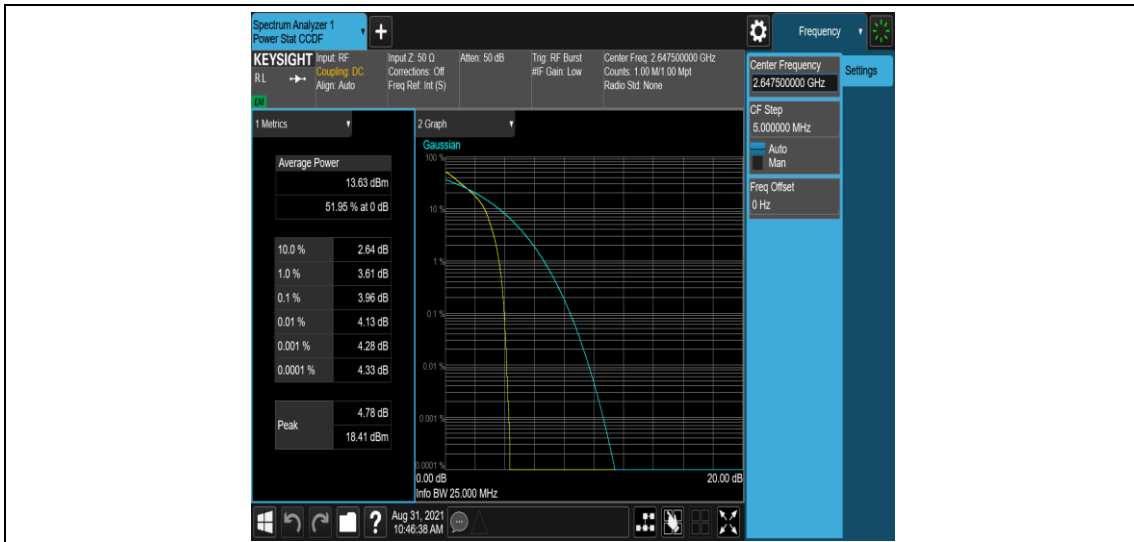

Band41-10MHz-16QAM-41190-50RB#0

Band41-15MHz-QPSK-40315-1RB#0

Band41-15MHz-QPSK-40315-75RB#0

Band41-15MHz-QPSK-40740-1RB#0

Band41-15MHz-QPSK-40740-75RB#0

Band41-15MHz-QPSK-41165-1RB#0

Band41-15MHz-QPSK-41165-75RB#0