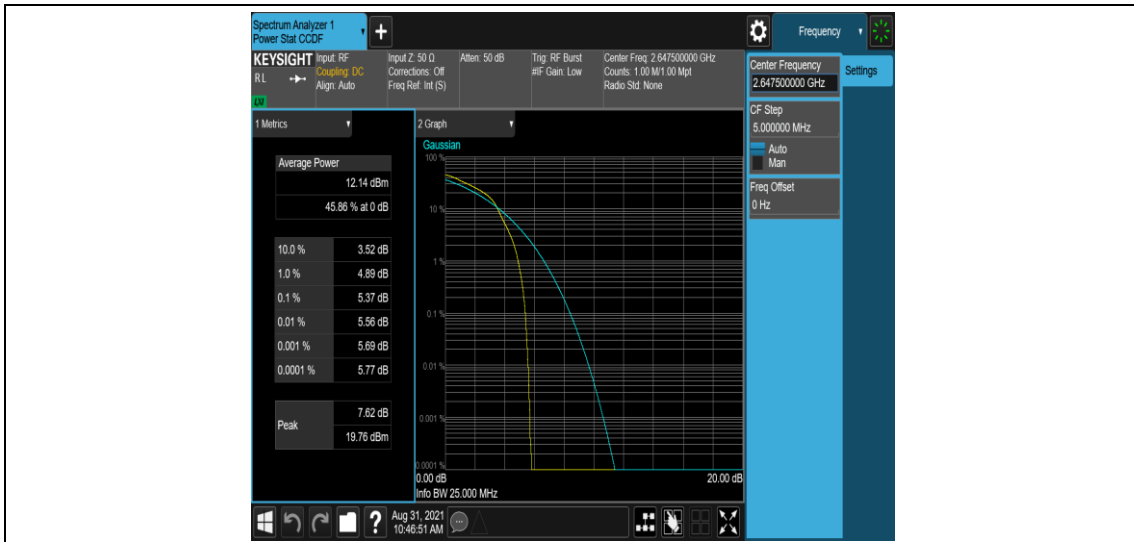

Band41-15MHz-16QAM-40315-1RB#0

Band41-15MHz-16QAM-40315-75RB#0

Band41-15MHz-16QAM-40740-1RB#0

Band41-15MHz-16QAM-40740-75RB#0

Band41-15MHz-16QAM-41165-1RB#0

Band41-15MHz-16QAM-41165-75RB#0

Band41-20MHz-QPSK-40340-1RB#0