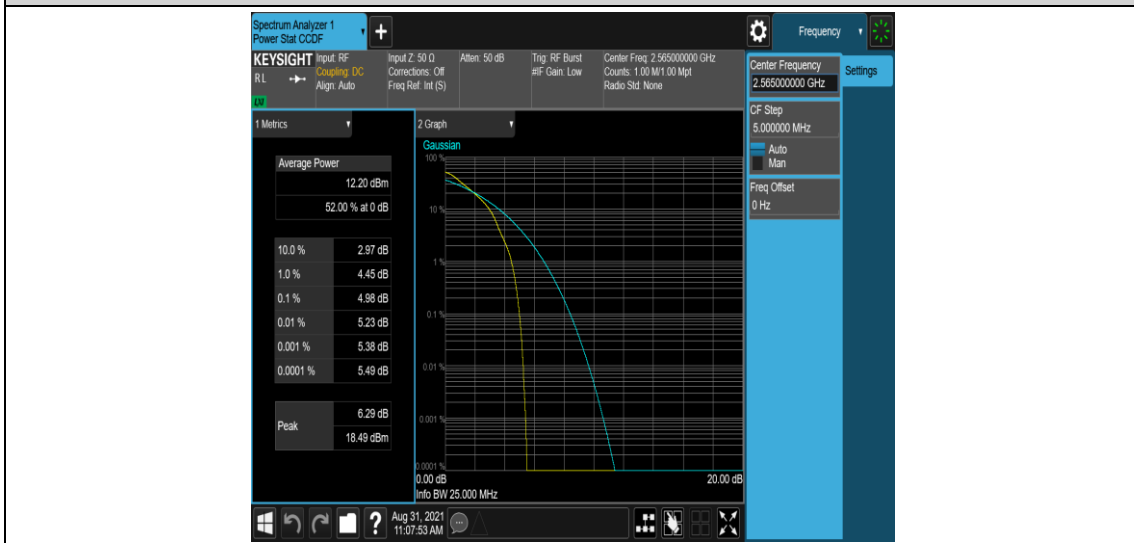

Band41-15MHz-16QAM-40315-1RB#0

Band41-15MHz-16QAM-40315-75RB#0

Band41-15MHz-16QAM-40740-1RB#0

Band41-15MHz-16QAM-40740-75RB#0

Band41-15MHz-16QAM-41165-1RB#0

Band41-15MHz-16QAM-41165-75RB#0

Band41-20MHz-QPSK-40340-1RB#0