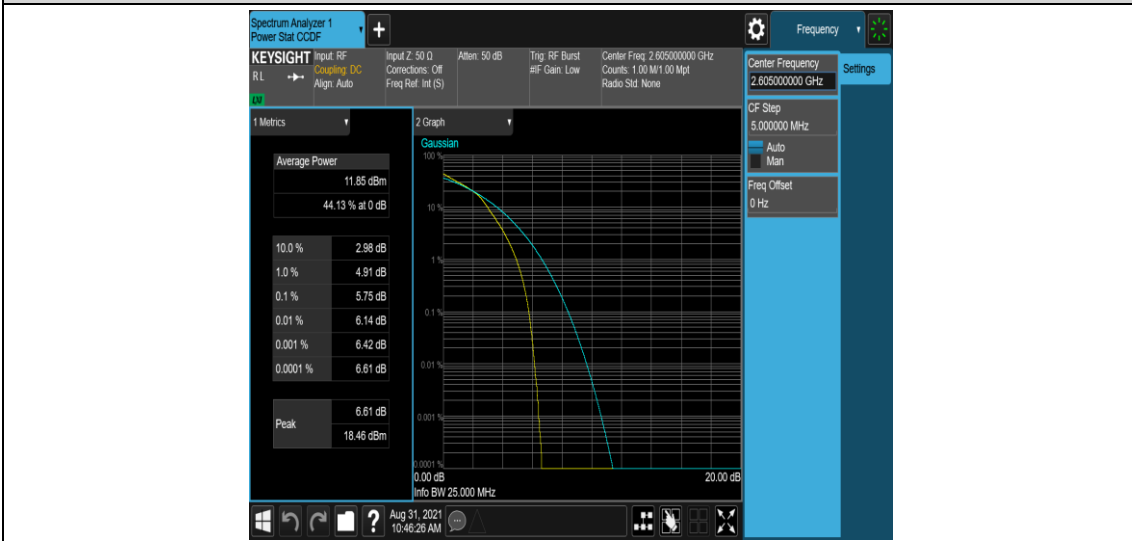

Band41-15MHz-16QAM-40315-1RB#0

Band41-15MHz-16QAM-40315-75RB#0

Band41-15MHz-16QAM-40740-1RB#0

Band41-15MHz-16QAM-40740-75RB#0

Band41-15MHz-16QAM-41165-1RB#0

Band41-15MHz-16QAM-41165-75RB#0

Band41-20MHz-QPSK-40340-1RB#0