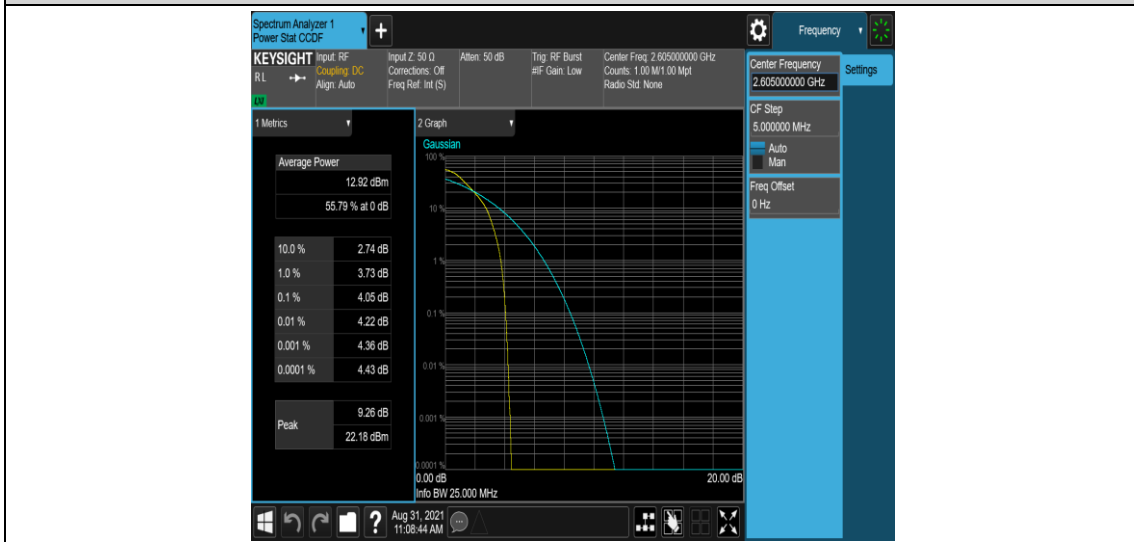

Band41-20MHz-QPSK-40740-1RB#0