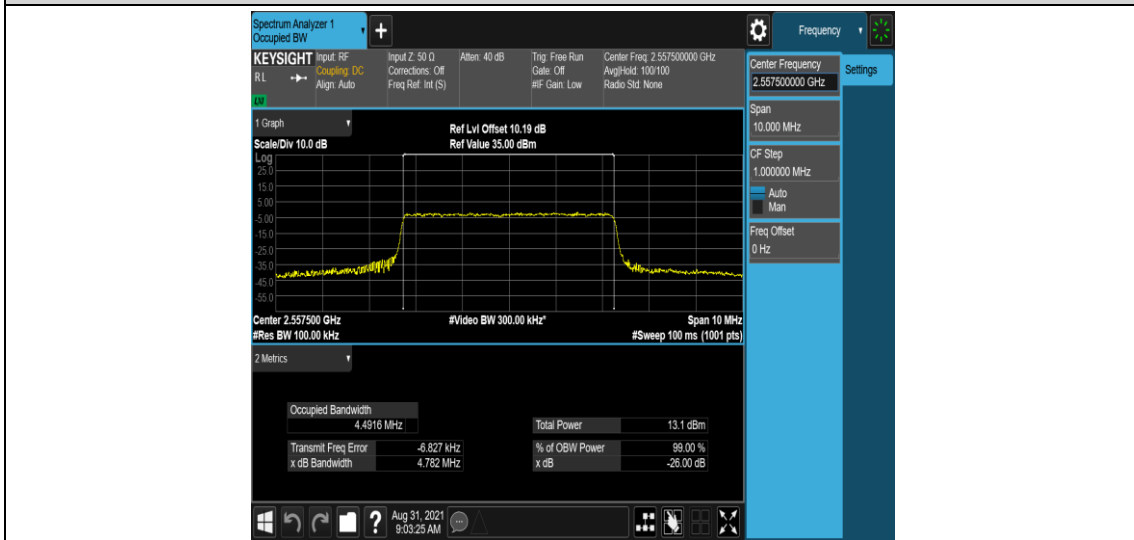

Band41-5MHz-16QAM-40265-25RB#0