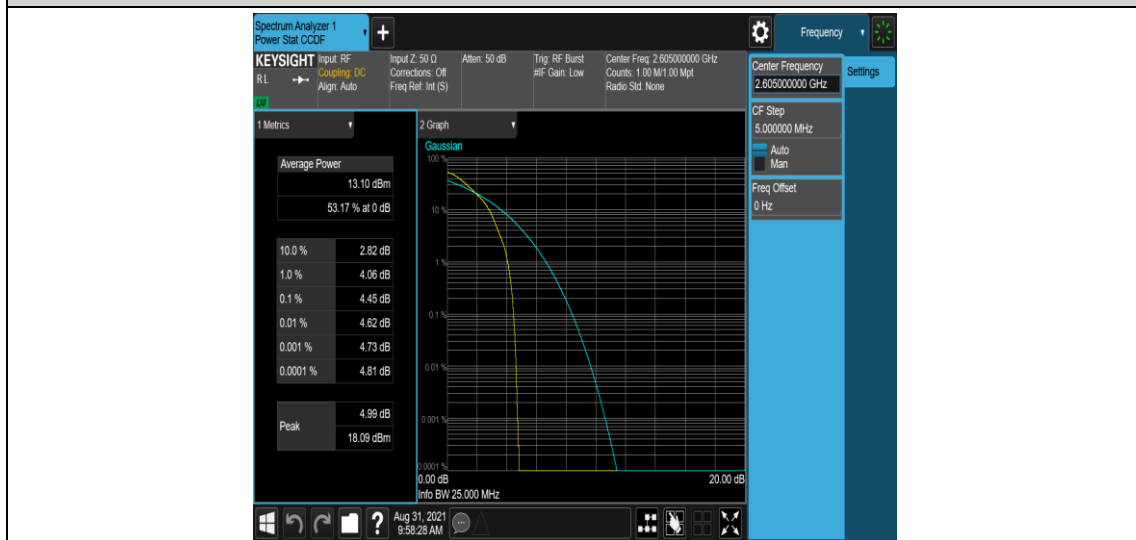

Band41-5MHz-QPSK-40740-1RB#0