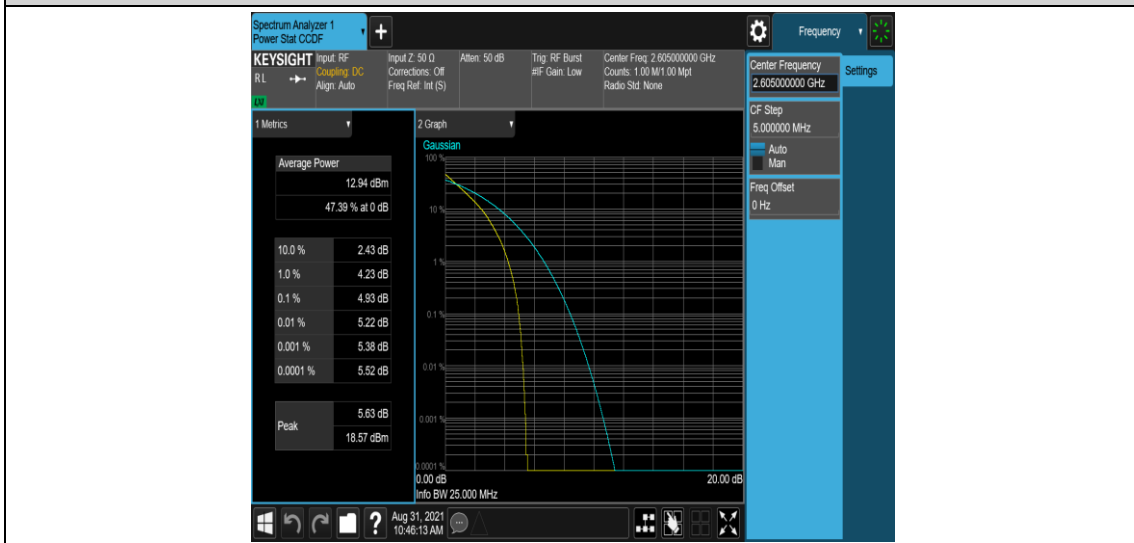

Band41-10MHz-16QAM-41190-50RB#0

Band41-15MHz-QPSK-40315-1RB#0

Band41-15MHz-QPSK-40315-75RB#0

Band41-15MHz-QPSK-40740-1RB#0

Band41-15MHz-QPSK-40740-75RB#0

Band41-15MHz-QPSK-41165-1RB#0

Band41-15MHz-QPSK-41165-75RB#0