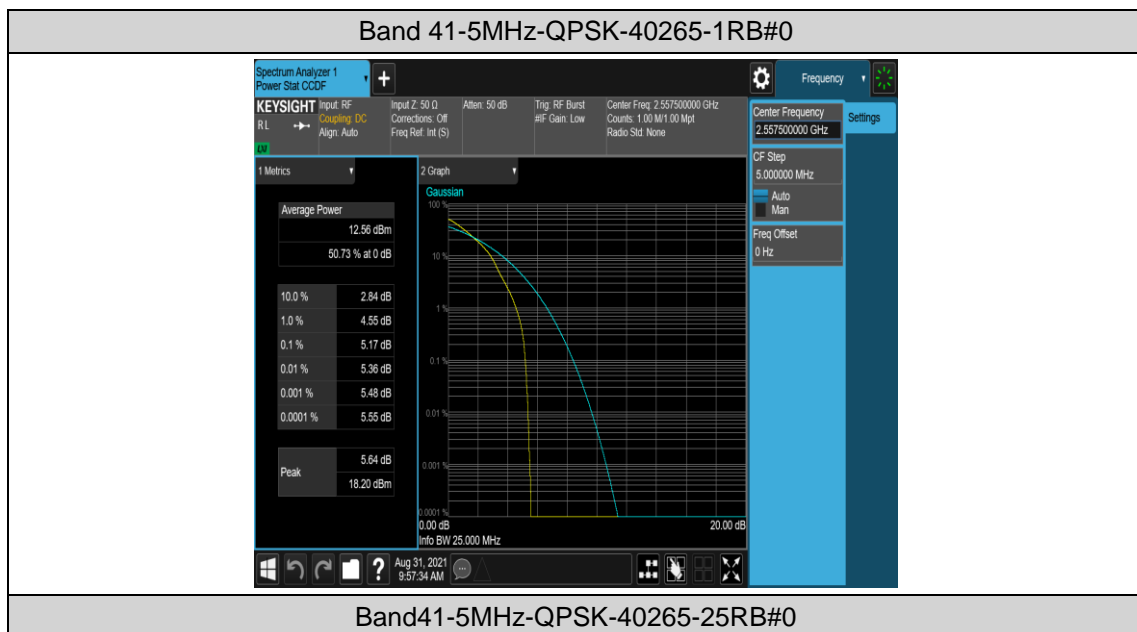

Band41	15MHz	16QAM	41165	75RB#0	5.60	13	PASS
Band41	20MHz	QPSK	40340	1RB#0	4.98	13	PASS
Band41	20MHz	QPSK	40340	100RB#0	5.11	13	PASS
Band41	20MHz	QPSK	40740	1RB#0	4.05	13	PASS
Band41	20MHz	QPSK	40740	100RB#0	4.99	13	PASS
Band41	20MHz	QPSK	41140	1RB#0	4.20	13	PASS
Band41	20MHz	QPSK	41140	100RB#0	5.00	13	PASS
Band41	20MHz	16QAM	40340	1RB#0	5.99	13	PASS
Band41	20MHz	16QAM	40340	100RB#0	5.88	13	PASS
Band41	20MHz	16QAM	40740	1RB#0	4.55	13	PASS
Band41	20MHz	16QAM	40740	100RB#0	5.77	13	PASS
Band41	20MHz	16QAM	41140	1RB#0	5.30	13	PASS
Band41	20MHz	16QAM	41140	100RB#0	5.76	13	PASS

Test Graphs