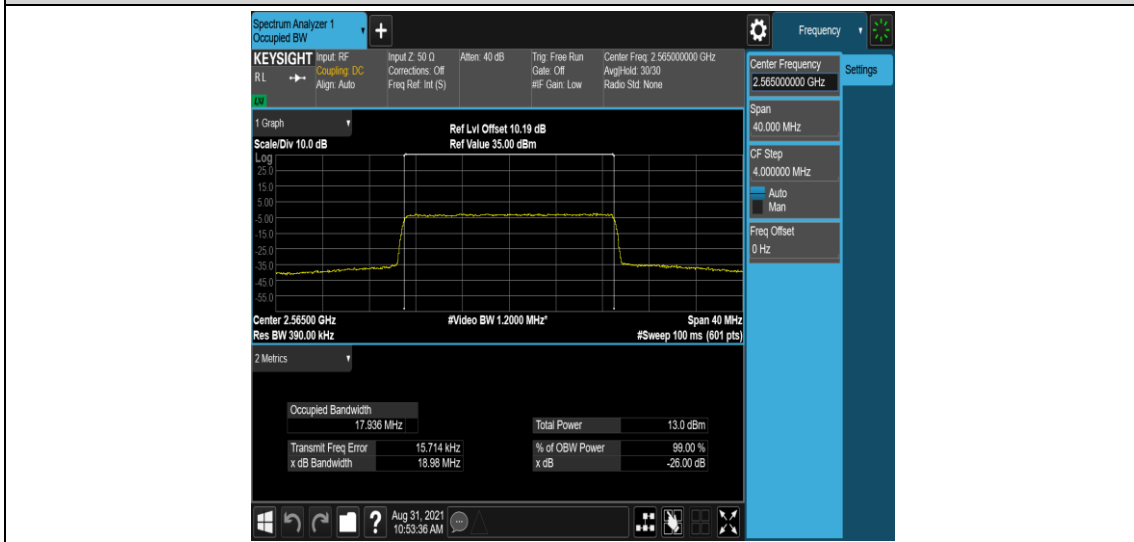

Band41-15MHz-QPSK-40315-75RB#0

Band41-15MHz-QPSK-40740-75RB#0

Band41-15MHz-QPSK-41165-75RB#0

Band41-15MHz-16QAM-40315-75RB#0

Band41-15MHz-16QAM-40740-75RB#0

Band41-15MHz-16QAM-41165-75RB#0

Band41-20MHz-QPSK-40340-100RB#0