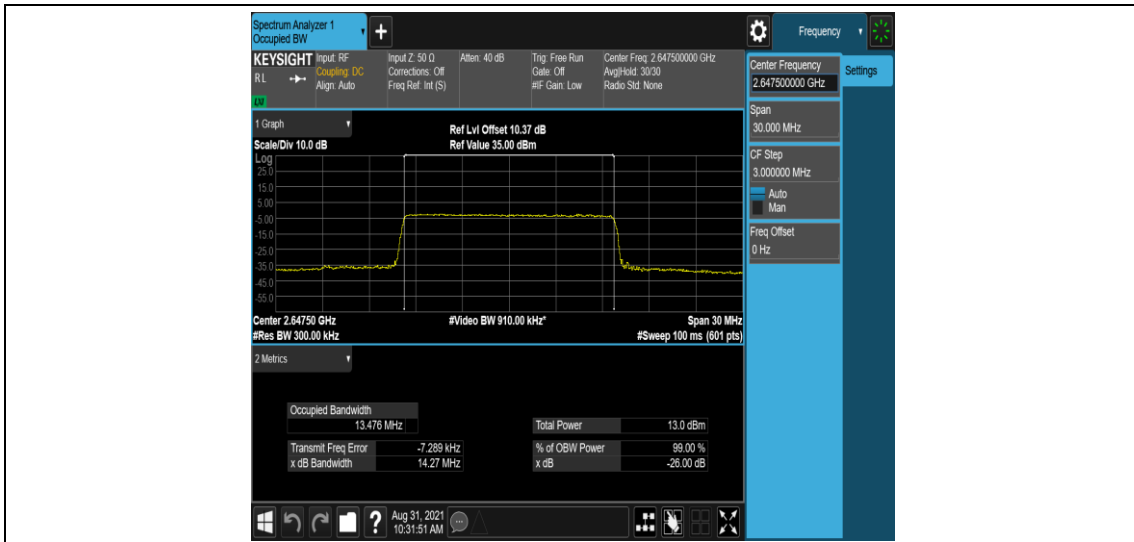

Band41-15MHz-QPSK-40315-75RB#0

Band41-15MHz-QPSK-40740-75RB#0

Band41-15MHz-QPSK-41165-75RB#0

Band41-15MHz-16QAM-40315-75RB#0

Band41-15MHz-16QAM-40740-75RB#0

Band41-15MHz-16QAM-41165-75RB#0

Band41-20MHz-QPSK-40340-100RB#0