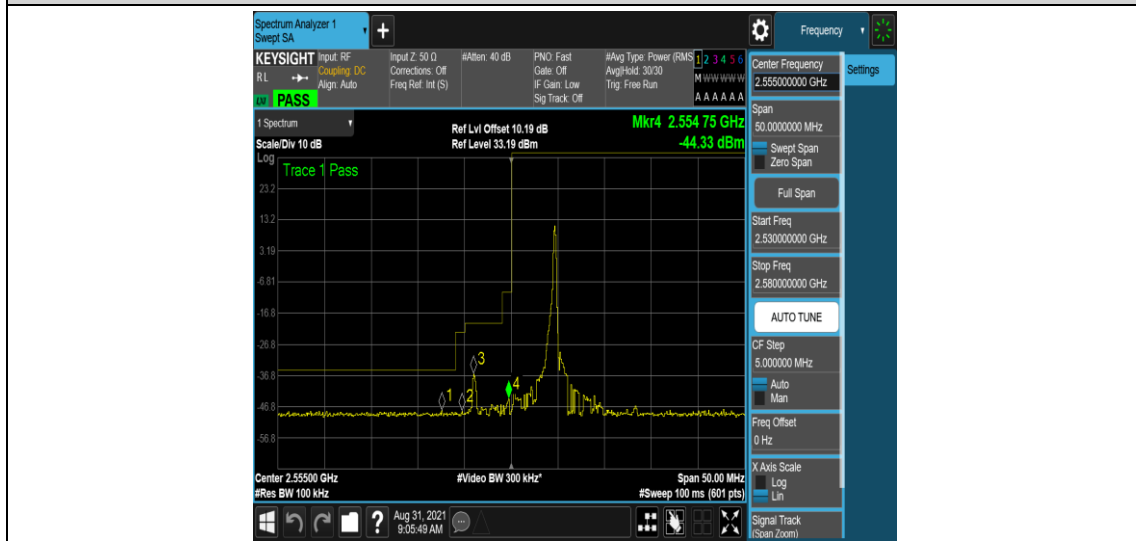

Band41	15MHz	16QAM	41165	75RB#0	-33.58,-36.62,-38.35,-42.30	PASS
Band41	20MHz	QPSK	40340	1RB#0	-43.47,-39.76,-32.41,-26.15	PASS
Band41	20MHz	QPSK	40340	1RB#99	-43.61,-34.72,-43.50,-43.42	PASS
Band41	20MHz	QPSK	40340	100RB#0	-43.07,-38.69,-37.03,-35.21	PASS
Band41	20MHz	QPSK	41140	1RB#0	-43.13,-42.86,-32.15,-43.41	PASS
Band41	20MHz	QPSK	41140	1RB#99	-25.21,-31.97,-39.29,-43.07	PASS
Band41	20MHz	QPSK	41140	100RB#0	-37.24,-37.53,-37.88,-41.70	PASS
Band41	20MHz	16QAM	40340	1RB#0	-43.51,-40.45,-32.01,-28.88	PASS
Band41	20MHz	16QAM	40340	1RB#99	-43.50,-36.34,-43.22,-43.49	PASS
Band41	20MHz	16QAM	40340	100RB#0	-42.98,-38.87,-37.77,-36.60	PASS
Band41	20MHz	16QAM	41140	1RB#0	-42.74,-43.26,-32.52,-43.25	PASS
Band41	20MHz	16QAM	41140	1RB#99	-26.40,-31.69,-39.21,-43.39	PASS
Band41	20MHz	16QAM	41140	100RB#0	-37.42,-37.79,-38.81,-42.26	PASS

Test Graphs