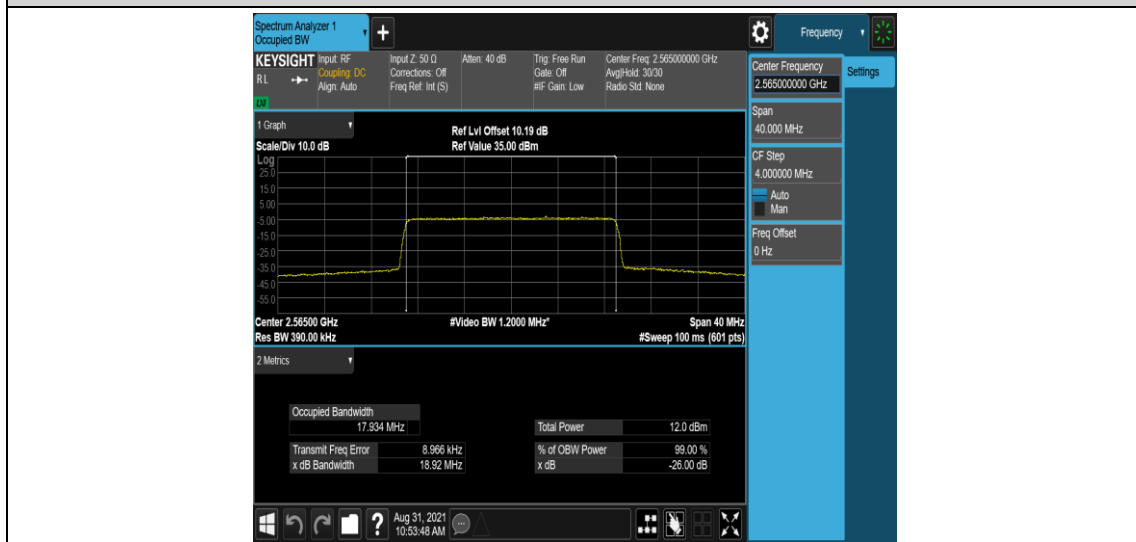

Band41-20MHz-16QAM-40340-100RB#0