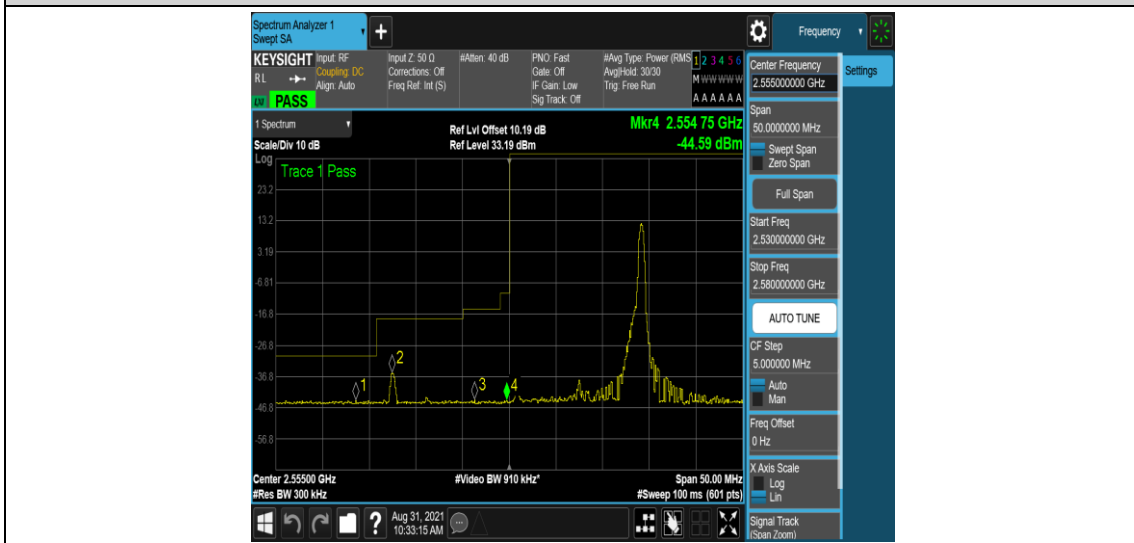

Band41-15MHz-16QAM-40315-1RB#74