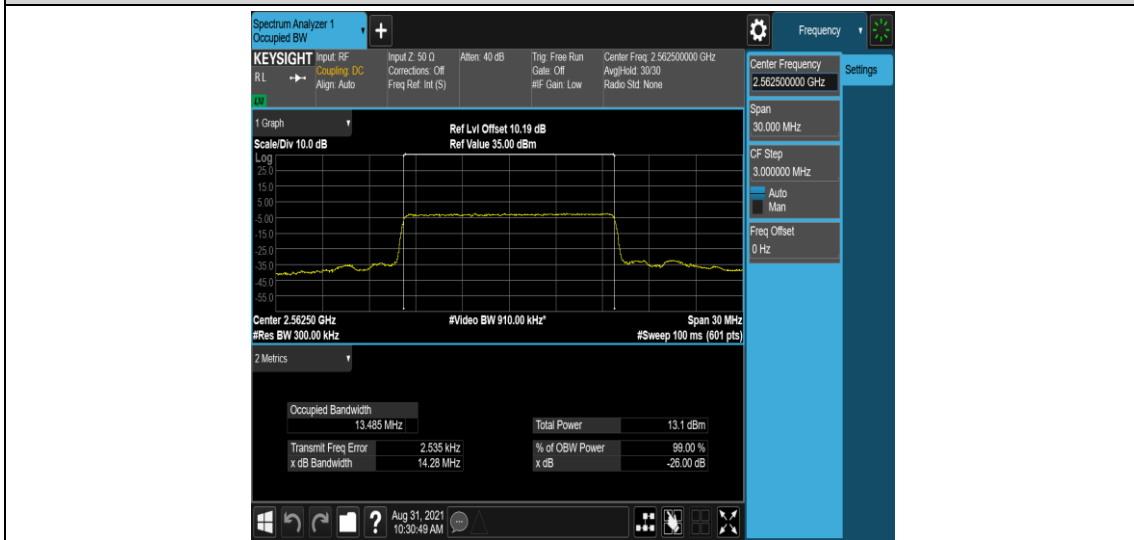

Band41-15MHz-QPSK-40315-75RB#0

Band41-15MHz-QPSK-40740-75RB#0

Band41-15MHz-QPSK-41165-75RB#0

Band41-15MHz-16QAM-40315-75RB#0

Band41-15MHz-16QAM-40740-75RB#0

Band41-15MHz-16QAM-41165-75RB#0

Band41-20MHz-QPSK-40340-100RB#0