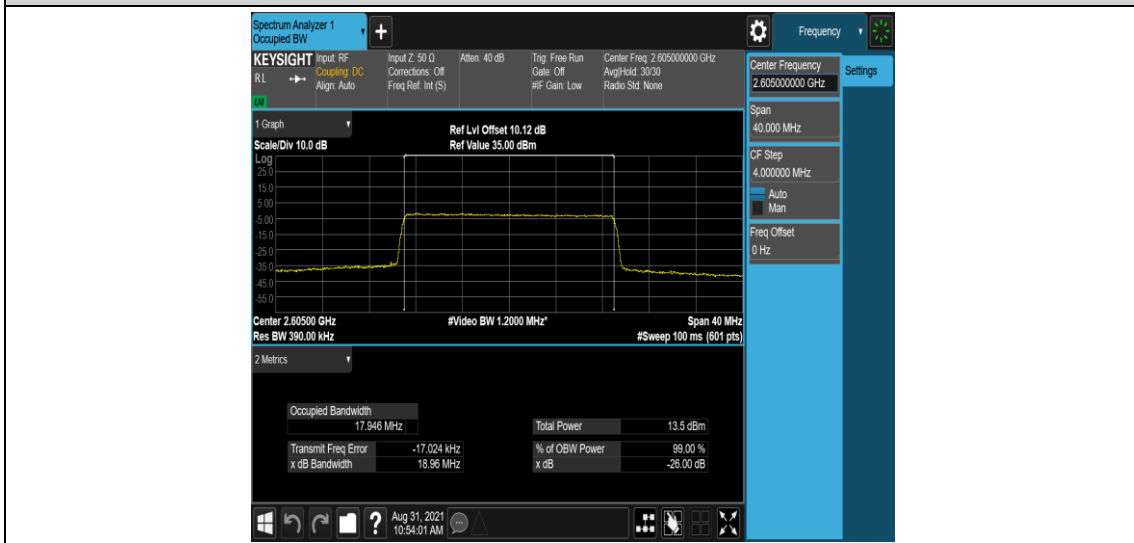

Band41-20MHz-QPSK-40740-100RB#0