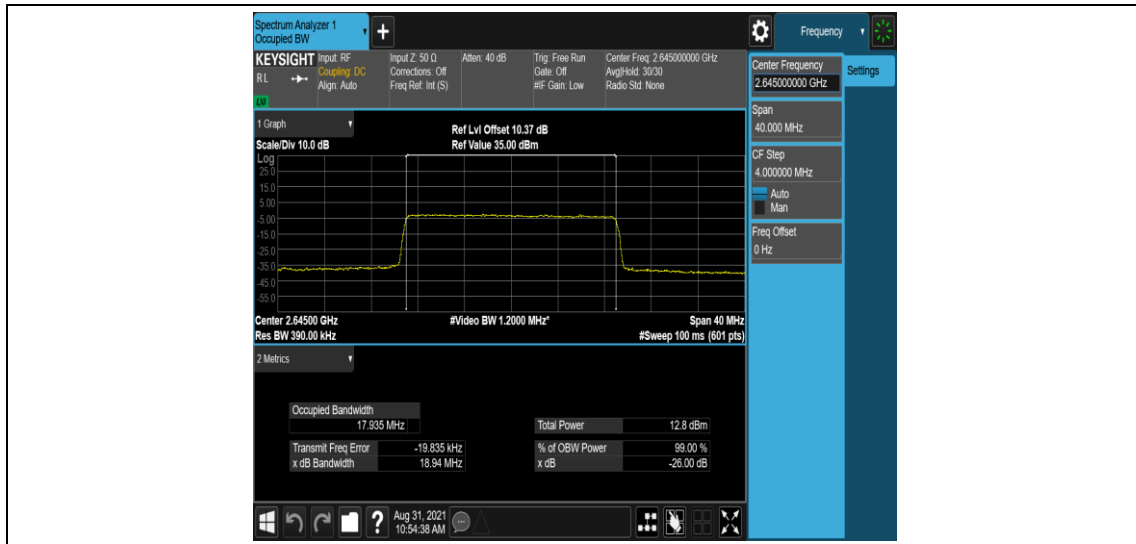

Band41-20MHz-QPSK-40740-100RB#0

Band41-20MHz-QPSK-41140-100RB#0

Band41-20MHz-16QAM-40340-100RB#0

Band41-20MHz-16QAM-40740-100RB#0

Band41-20MHz-16QAM-41140-100RB#0

Appendix D: Band Edge

Test Result

Band	Bandwidth	Modulation	Channel	RB Configuration	Result(dBm)	Verdict
Band41	5MHz	QPSK	40265	1RB#0	-48.09,-47.55,-39.65,-22.14	PASS
Band41	5MHz	QPSK	40265	1RB#24	-48.17,-48.51,-36.41,-44.33	PASS
Band41	5MHz	QPSK	40265	25RB#0	-47.30,-47.93,-40.47,-34.57	PASS
Band41	5MHz	QPSK	41215	1RB#0	-43.95,-29.83,-47.35,-47.63	PASS
Band41	5MHz	QPSK	41215	1RB#24	-22.81,-38.08,-47.06,-39.37	PASS
Band41	5MHz	QPSK	41215	25RB#0	-33.13,-36.98,-43.10,-44.85	PASS
Band41	5MHz	16QAM	40265	1RB#0	-48.18,-47.51,-39.68,-23.67	PASS
Band41	5MHz	16QAM	40265	1RB#24	-47.59,-48.62,-37.49,-44.63	PASS
Band41	5MHz	16QAM	40265	25RB#0	-47.51,-46.42,-40.48,-34.23	PASS
Band41	5MHz	16QAM	41215	1RB#0	-44.88,-31.21,-47.70,-47.21	PASS
Band41	5MHz	16QAM	41215	1RB#24	-24.77,-29.00,-45.38,-46.61	PASS
Band41	5MHz	16QAM	41215	25RB#0	-33.39,-37.79,-44.16,-45.45	PASS
Band41	10MHz	QPSK	40290	1RB#0	-45.83,-42.11,-33.32,-25.06	PASS
Band41	10MHz	QPSK	40290	1RB#49	-46.02,-35.21,-44.79,-44.08	PASS
Band41	10MHz	QPSK	40290	50RB#0	-45.47,-41.54,-39.44,-36.55	PASS
Band41	10MHz	QPSK	41190	1RB#0	-43.88,-44.07,-29.30,-45.50	PASS
Band41	10MHz	QPSK	41190	1RB#49	-22.61,-32.77,-41.43,-45.41	PASS
Band41	10MHz	QPSK	41190	50RB#0	-34.35,-36.05,-38.62,-42.37	PASS
Band41	10MHz	16QAM	40290	1RB#0	-45.96,-43.77,-36.08,-27.17	PASS
Band41	10MHz	16QAM	40290	1RB#49	-45.98,-34.85,-45.45,-45.67	PASS
Band41	10MHz	16QAM	40290	50RB#0	-45.81,-41.97,-39.62,-37.67	PASS
Band41	10MHz	16QAM	41190	1RB#0	-45.05,-45.51,-30.38,-45.80	PASS
Band41	10MHz	16QAM	41190	1RB#49	-24.31,-35.76,-43.04,-45.82	PASS
Band41	10MHz	16QAM	41190	50RB#0	-34.20,-36.57,-39.52,-42.95	PASS
Band41	15MHz	QPSK	40315	1RB#0	-44.36,-41.95,-33.38,-27.46	PASS
Band41	15MHz	QPSK	40315	1RB#74	-44.57,-34.38,-43.92,-44.17	PASS
Band41	15MHz	QPSK	40315	75RB#0	-43.07,-38.43,-34.27,-34.06	PASS
Band41	15MHz	QPSK	41165	1RB#0	-43.68,-44.03,-29.75,-44.36	PASS
Band41	15MHz	QPSK	41165	1RB#74	-23.89,-32.06,-40.30,-44.11	PASS
Band41	15MHz	QPSK	41165	75RB#0	-33.47,-34.05,-34.87,-41.64	PASS
Band41	15MHz	16QAM	40315	1RB#0	-44.32,-42.77,-36.22,-27.59	PASS
Band41	15MHz	16QAM	40315	1RB#74	-44.57,-35.85,-44.52,-44.59	PASS
Band41	15MHz	16QAM	40315	75RB#0	-43.23,-39.77,-37.35,-37.35	PASS
Band41	15MHz	16QAM	41165	1RB#0	-43.81,-44.16,-31.46,-44.24	PASS
Band41	15MHz	16QAM	41165	1RB#74	-26.88,-34.41,-41.76,-44.05	PASS