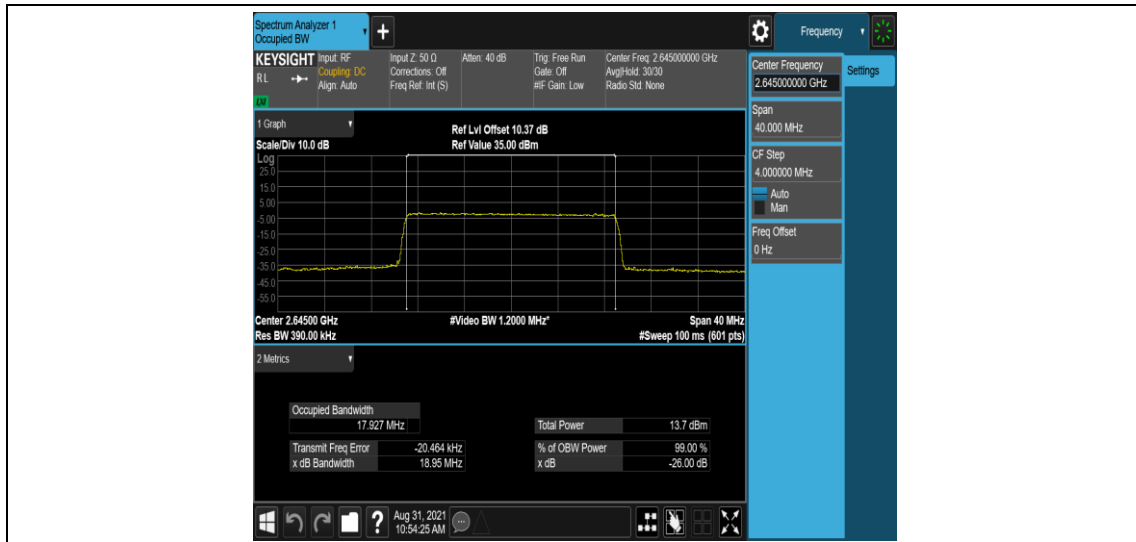

Band41-20MHz-QPSK-41140-100RB#0