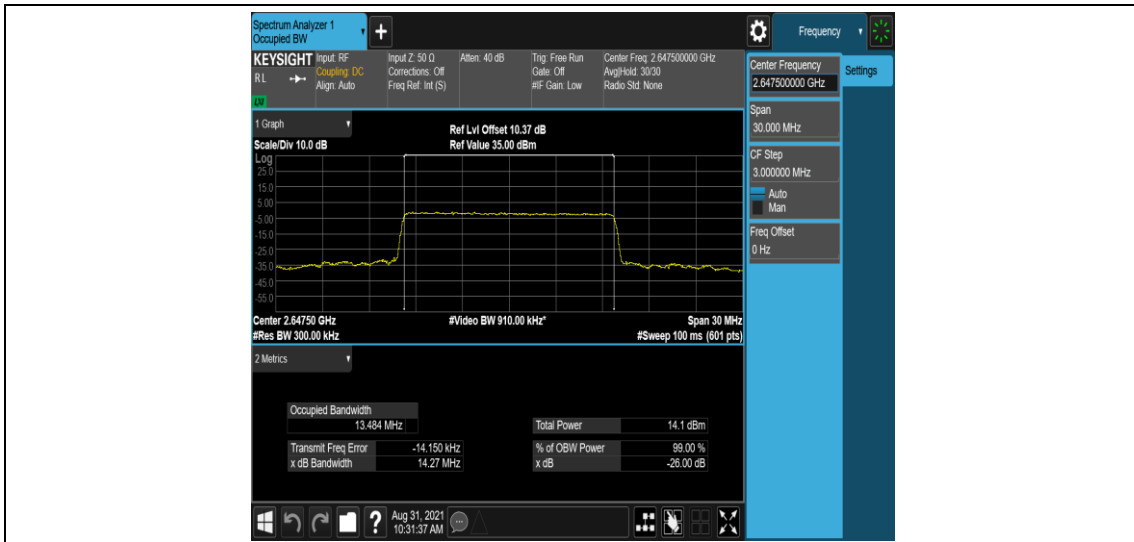

Band41-15MHz-QPSK-40315-75RB#0

Band41-15MHz-QPSK-40740-75RB#0

Band41-15MHz-QPSK-41165-75RB#0

Band41-15MHz-16QAM-40315-75RB#0

Band41-15MHz-16QAM-40740-75RB#0

Band41-15MHz-16QAM-41165-75RB#0

Band41-20MHz-QPSK-40340-100RB#0