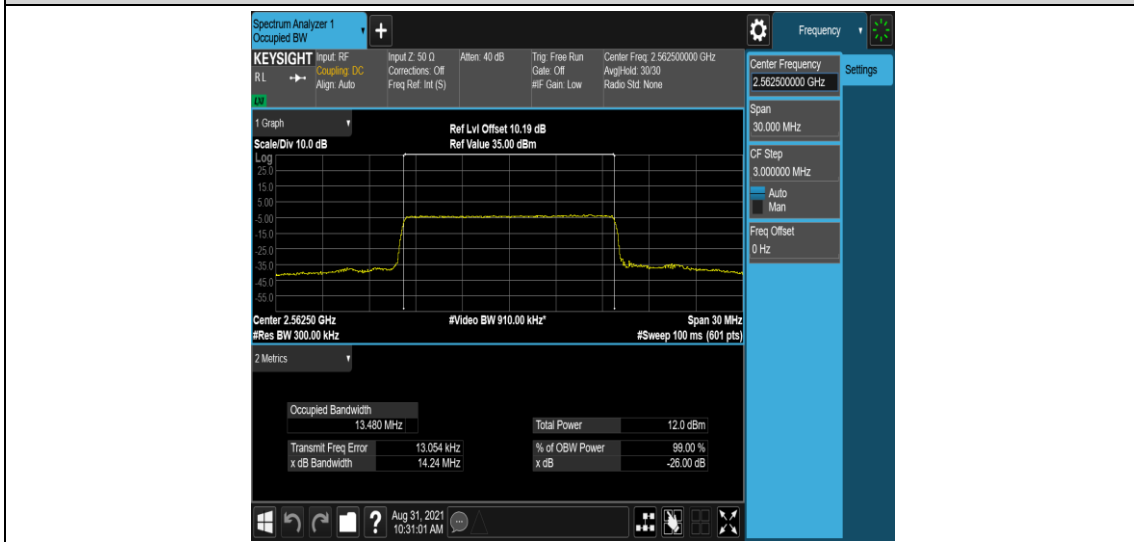

Band41-15MHz-QPSK-40315-75RB#0

Band41-15MHz-QPSK-40740-75RB#0

Band41-15MHz-QPSK-41165-75RB#0

Band41-15MHz-16QAM-40315-75RB#0

Band41-15MHz-16QAM-40740-75RB#0

Band41-15MHz-16QAM-41165-75RB#0

Band41-20MHz-QPSK-40340-100RB#0