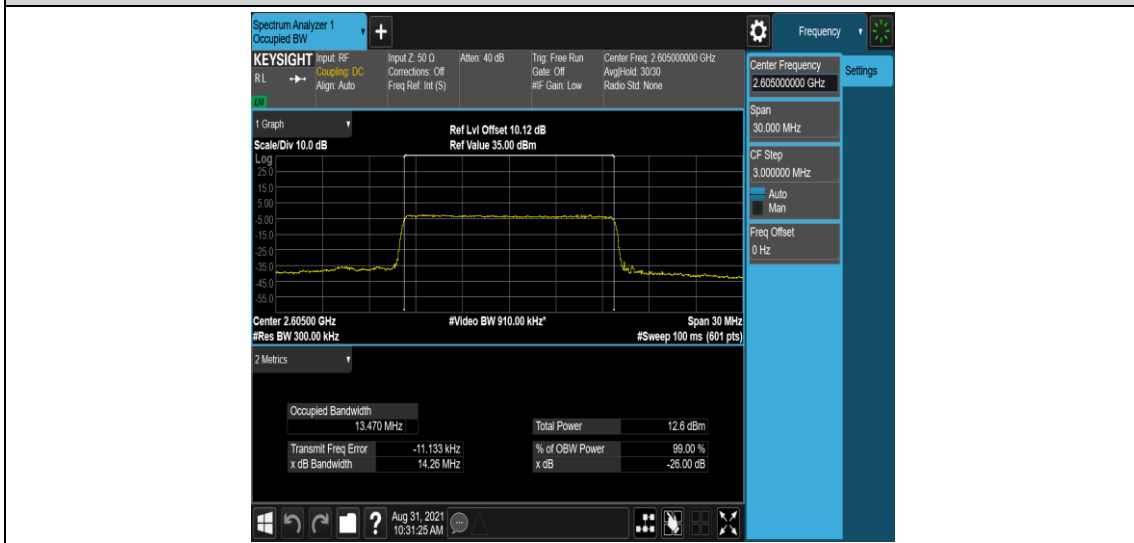

Band41-15MHz-QPSK-40315-75RB#0

Band41-15MHz-QPSK-40740-75RB#0

Band41-15MHz-QPSK-41165-75RB#0

Band41-15MHz-16QAM-40315-75RB#0

Band41-15MHz-16QAM-40740-75RB#0

Band41-15MHz-16QAM-41165-75RB#0

Band41-20MHz-QPSK-40340-100RB#0