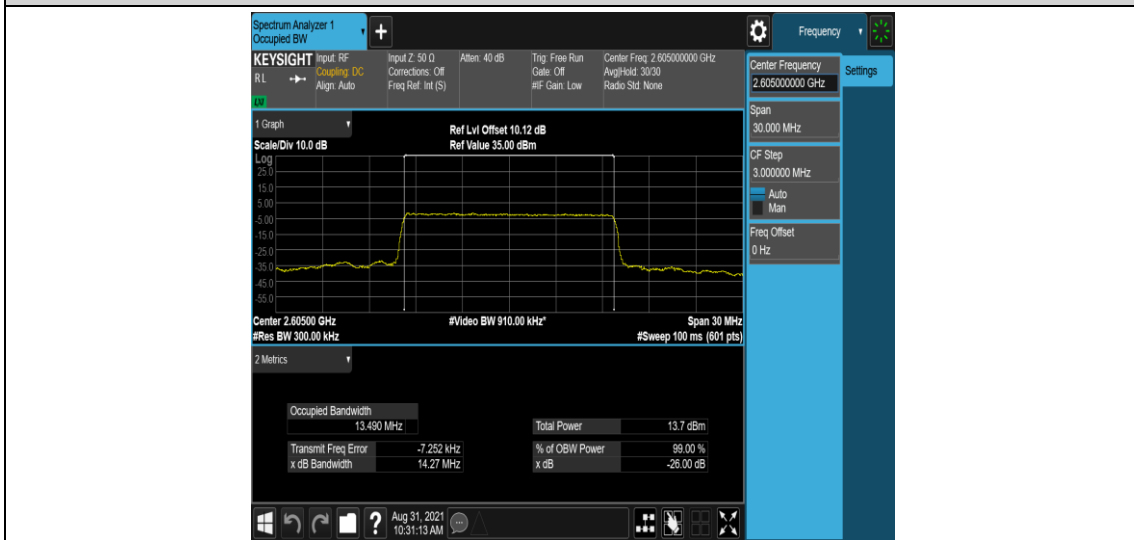

Band41-15MHz-QPSK-40315-75RB#0

Band41-15MHz-QPSK-40740-75RB#0

Band41-15MHz-QPSK-41165-75RB#0

Band41-15MHz-16QAM-40315-75RB#0

Band41-15MHz-16QAM-40740-75RB#0

Band41-15MHz-16QAM-41165-75RB#0

Band41-20MHz-QPSK-40340-100RB#0