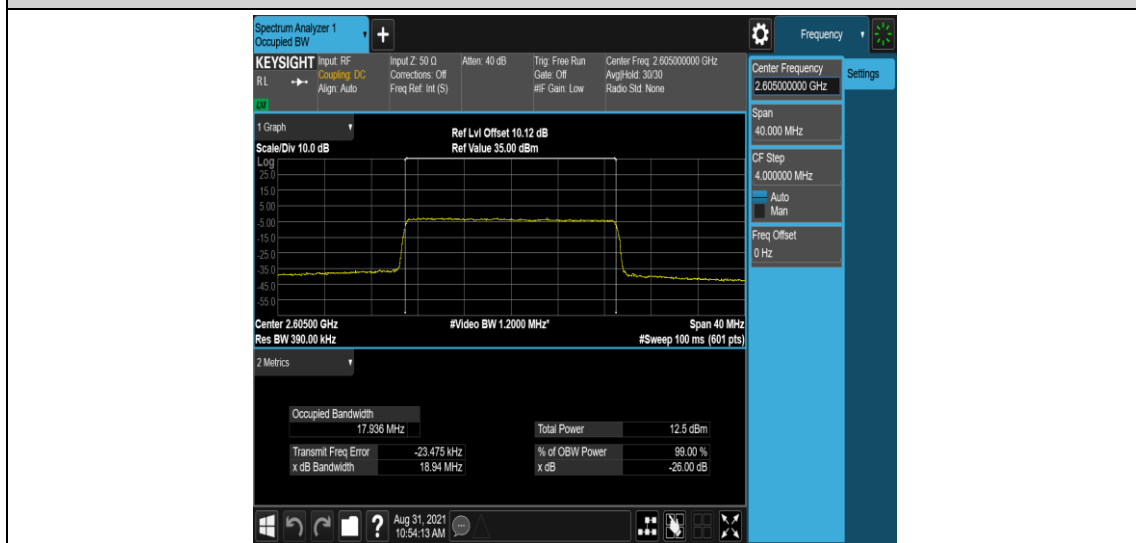

Band41-20MHz-QPSK-40740-100RB#0

Band41-20MHz-QPSK-41140-100RB#0

Band41-20MHz-16QAM-40340-100RB#0

Band41-20MHz-16QAM-40740-100RB#0

Band41-20MHz-16QAM-41140-100RB#0

Appendix D: Band Edge

Test Result

Band	Bandwidth	Modulation	Channel	RB Configuration	Result(dBm)	Verdict
Band41	5MHz	QPSK	40265	1RB#0	-48.09,-47.55,-39.65,-22.14	PASS
Band41	5MHz	QPSK	40265	1RB#24	-48.17,-48.51,-36.41,-44.33	PASS
Band41	5MHz	QPSK	40265	25RB#0	-47.30,-47.93,-40.47,-34.57	PASS
Band41	5MHz	QPSK	41215	1RB#0	-43.95,-29.83,-47.35,-47.63	PASS
Band41	5MHz	QPSK	41215	1RB#24	-22.81,-38.08,-47.06,-39.37	PASS
Band41	5MHz	QPSK	41215	25RB#0	-33.13,-36.98,-43.10,-44.85	PASS
Band41	5MHz	16QAM	40265	1RB#0	-48.18,-47.51,-39.68,-23.67	PASS
Band41	5MHz	16QAM	40265	1RB#24	-47.59,-48.62,-37.49,-44.63	PASS
Band41	5MHz	16QAM	40265	25RB#0	-47.51,-46.42,-40.48,-34.23	PASS
Band41	5MHz	16QAM	41215	1RB#0	-44.88,-31.21,-47.70,-47.21	PASS
Band41	5MHz	16QAM	41215	1RB#24	-24.77,-29.00,-45.38,-46.61	PASS
Band41	5MHz	16QAM	41215	25RB#0	-33.39,-37.79,-44.16,-45.45	PASS
Band41	10MHz	QPSK	40290	1RB#0	-45.83,-42.11,-33.32,-25.06	PASS
Band41	10MHz	QPSK	40290	1RB#49	-46.02,-35.21,-44.79,-44.08	PASS
Band41	10MHz	QPSK	40290	50RB#0	-45.47,-41.54,-39.44,-36.55	PASS
Band41	10MHz	QPSK	41190	1RB#0	-43.88,-44.07,-29.30,-45.50	PASS
Band41	10MHz	QPSK	41190	1RB#49	-22.61,-32.77,-41.43,-45.41	PASS
Band41	10MHz	QPSK	41190	50RB#0	-34.35,-36.05,-38.62,-42.37	PASS
Band41	10MHz	16QAM	40290	1RB#0	-45.96,-43.77,-36.08,-27.17	PASS
Band41	10MHz	16QAM	40290	1RB#49	-45.98,-34.85,-45.45,-45.67	PASS
Band41	10MHz	16QAM	40290	50RB#0	-45.81,-41.97,-39.62,-37.67	PASS
Band41	10MHz	16QAM	41190	1RB#0	-45.05,-45.51,-30.38,-45.80	PASS
Band41	10MHz	16QAM	41190	1RB#49	-24.31,-35.76,-43.04,-45.82	PASS
Band41	10MHz	16QAM	41190	50RB#0	-34.20,-36.57,-39.52,-42.95	PASS
Band41	15MHz	QPSK	40315	1RB#0	-44.36,-41.95,-33.38,-27.46	PASS
Band41	15MHz	QPSK	40315	1RB#74	-44.57,-34.38,-43.92,-44.17	PASS
Band41	15MHz	QPSK	40315	75RB#0	-43.07,-38.43,-34.27,-34.06	PASS
Band41	15MHz	QPSK	41165	1RB#0	-43.68,-44.03,-29.75,-44.36	PASS
Band41	15MHz	QPSK	41165	1RB#74	-23.89,-32.06,-40.30,-44.11	PASS
Band41	15MHz	QPSK	41165	75RB#0	-33.47,-34.05,-34.87,-41.64	PASS
Band41	15MHz	16QAM	40315	1RB#0	-44.32,-42.77,-36.22,-27.59	PASS
Band41	15MHz	16QAM	40315	1RB#74	-44.57,-35.85,-44.52,-44.59	PASS
Band41	15MHz	16QAM	40315	75RB#0	-43.23,-39.77,-37.35,-37.35	PASS
Band41	15MHz	16QAM	41165	1RB#0	-43.81,-44.16,-31.46,-44.24	PASS
Band41	15MHz	16QAM	41165	1RB#74	-26.88,-34.41,-41.76,-44.05	PASS