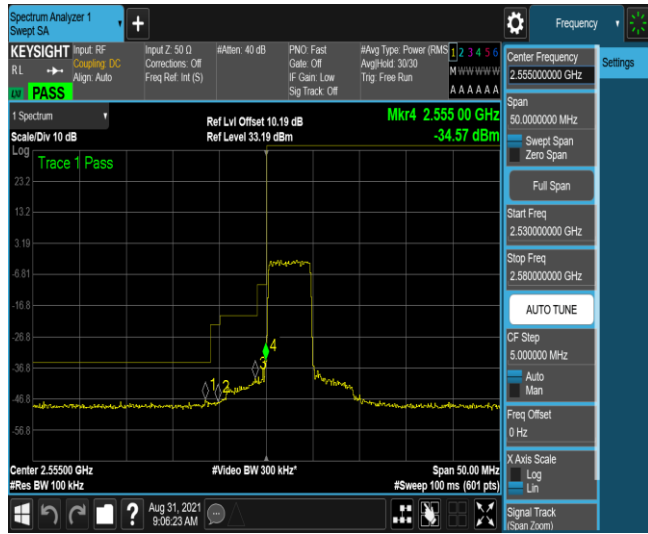

Band41-5MHz-QPSK-40265-1RB#24