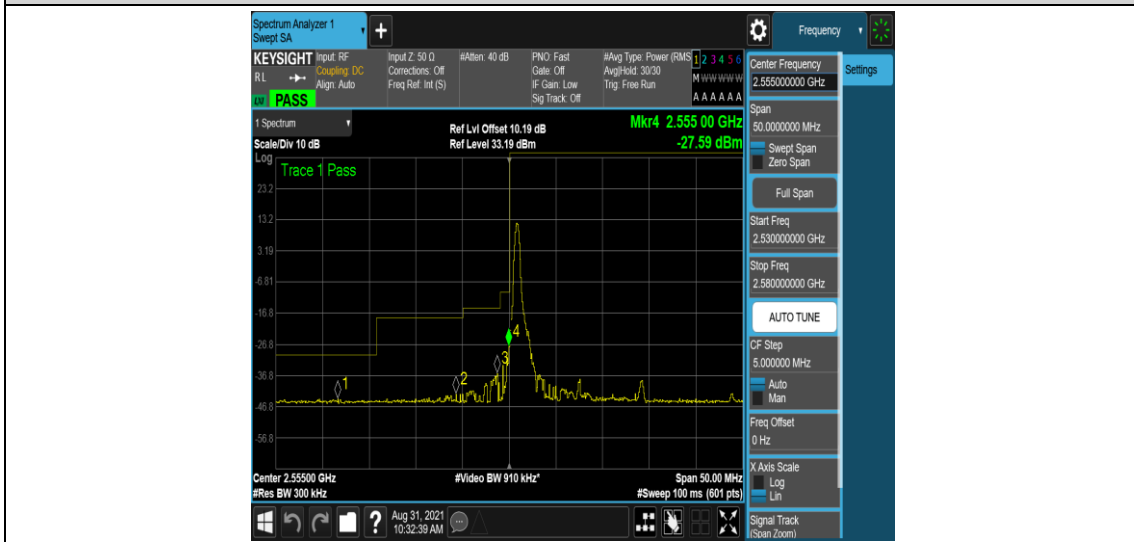

Band41-15MHz-16QAM-40315-1RB#0