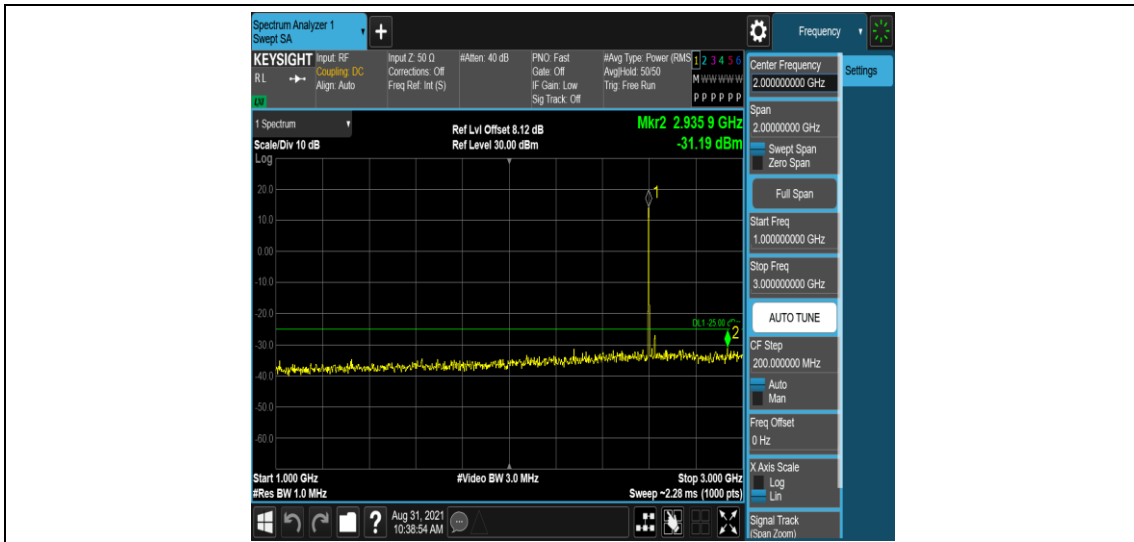

Band41-15MHz-QPSK-40740-1RB#0-Range4:1000~3000MHz

Band41-15MHz-QPSK-40740-1RB#0-Range5:3000~26500MHz