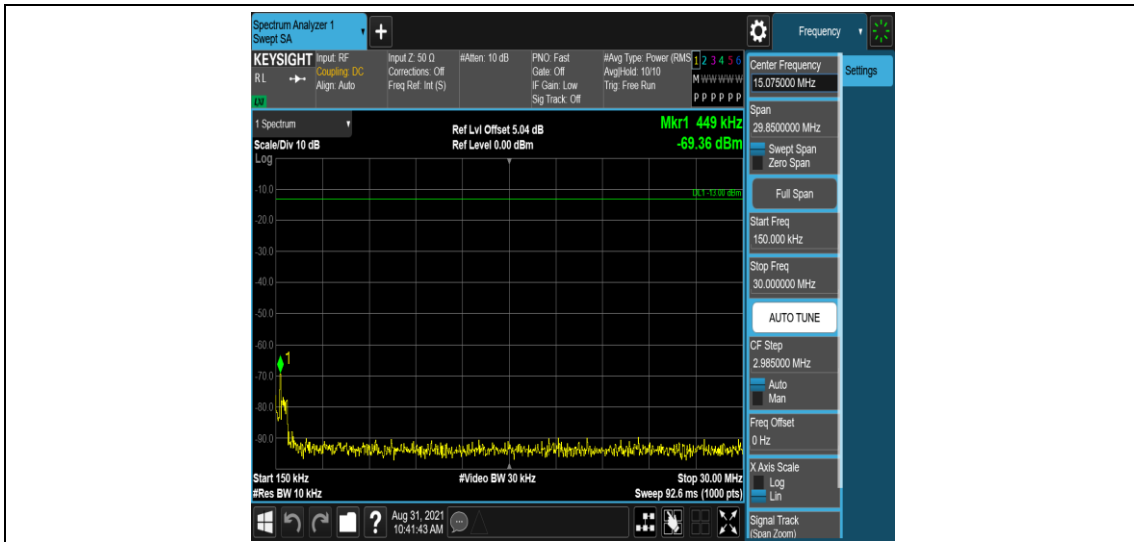

Band41-15MHz-16QAM-41165-1RB#0-Range2:0.15~30MHz

Band41-15MHz-16QAM-41165-1RB#0-Range3:30~1000MHz