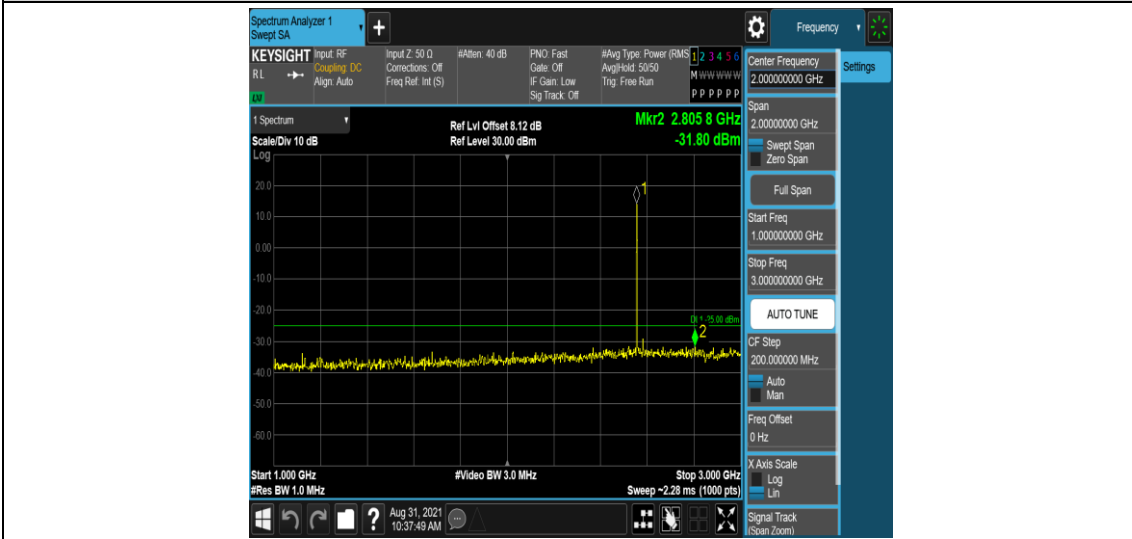

Band41-15MHz-16QAM-40315-1RB#0-Range4:1000~3000MHz

Band41-15MHz-16QAM-40315-1RB#0-Range5:3000~26500MHz