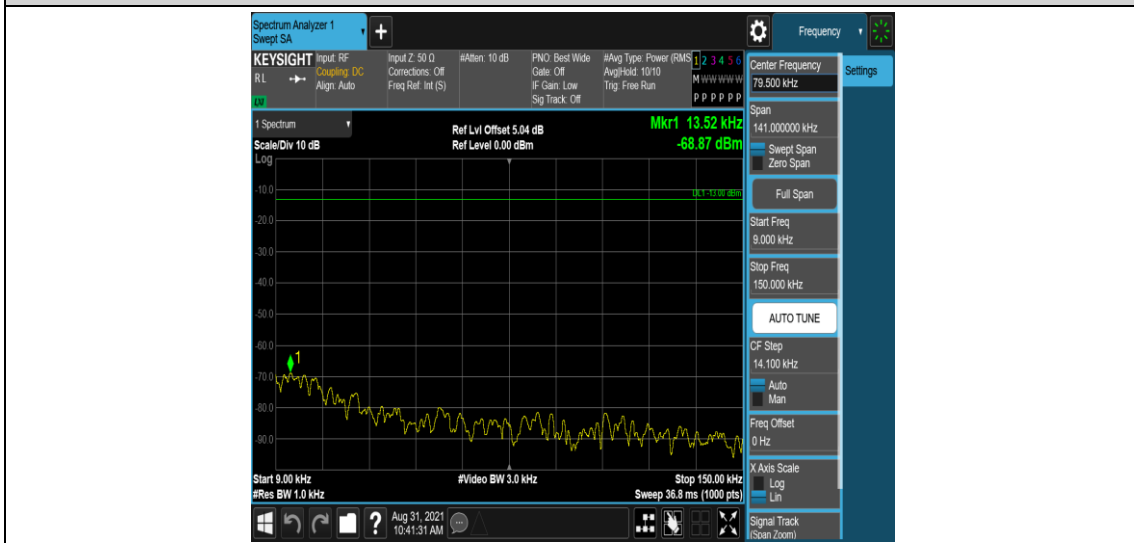

Band41-15MHz-16QAM-40740-1RB#0-Range2:0.15~30MHz

Band41-15MHz-16QAM-40740-1RB#0-Range3:30~1000MHz

Band41-15MHz-16QAM-40740-1RB#0-Range4:1000~3000MHz

Band41-15MHz-16QAM-40740-1RB#0-Range5:3000~26500MHz

Band41-15MHz-16QAM-41165-1RB#0-Range1:0.009~0.15MHz