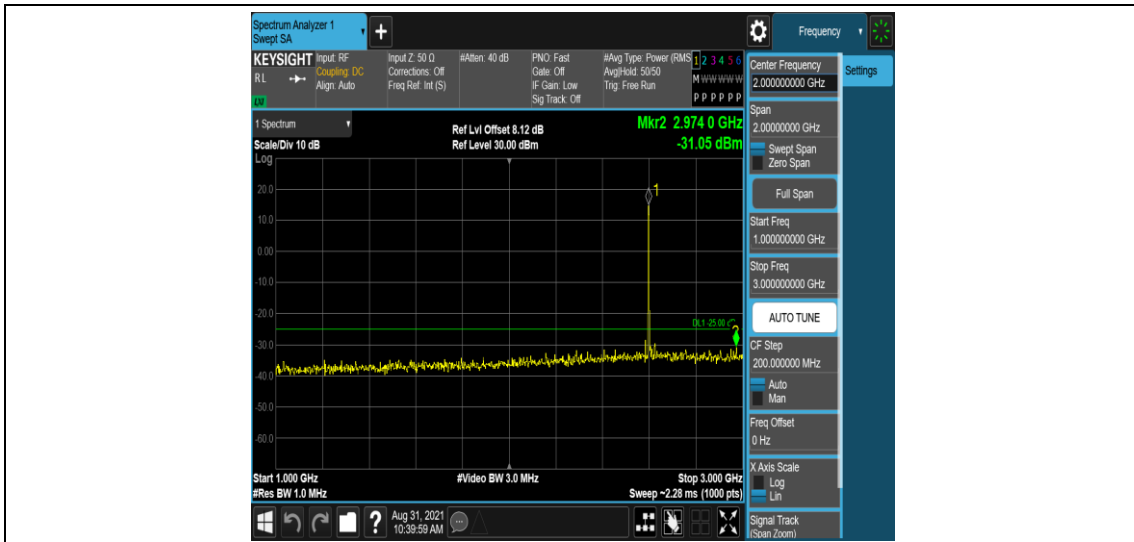

Band41-15MHz-16QAM-40740-1RB#0-Range4:1000~3000MHz

Band41-15MHz-16QAM-40740-1RB#0-Range5:3000~26500MHz