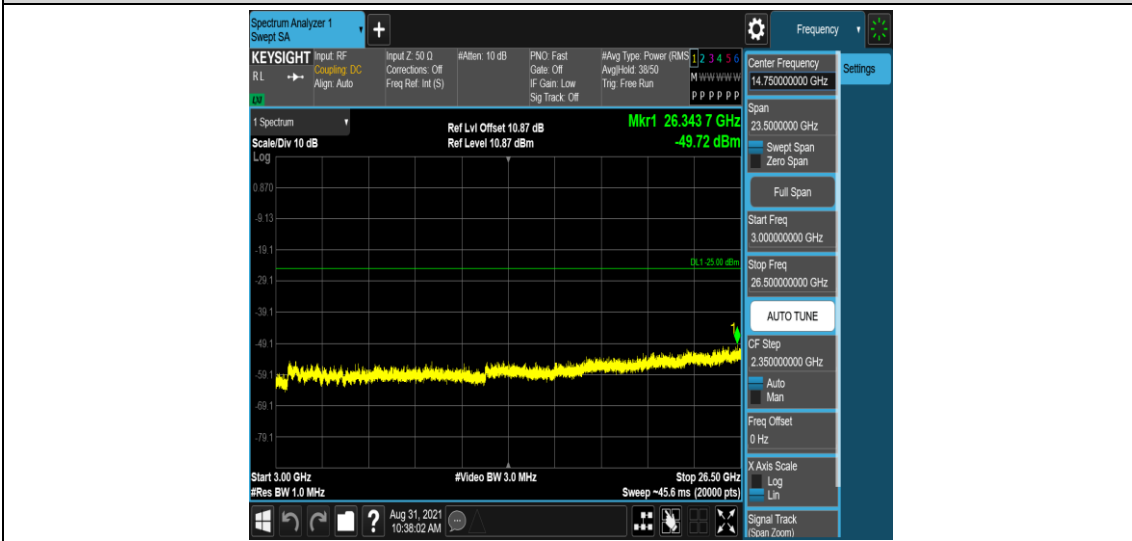

Band41-15MHz-16QAM-40315-1RB#0-Range2:0.15~30MHz

Band41-15MHz-16QAM-40315-1RB#0-Range3:30~1000MHz

Band41-15MHz-16QAM-40315-1RB#0-Range4:1000~3000MHz

Band41-15MHz-16QAM-40315-1RB#0-Range5:3000~26500MHz

Band41-15MHz-16QAM-40740-1RB#0-Range1:0.009~0.15MHz