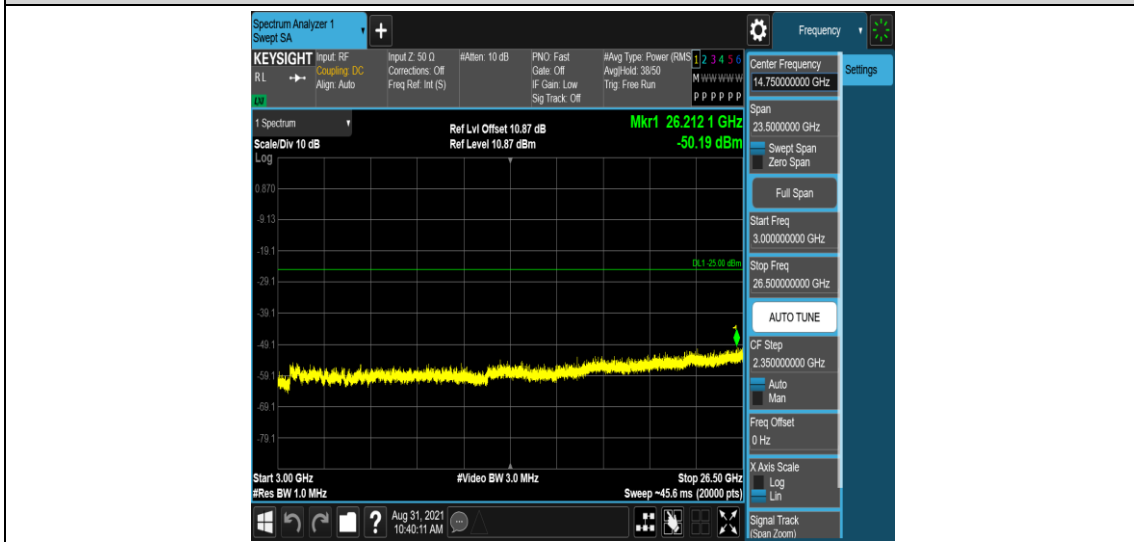

Band41-15MHz-16QAM-40740-1RB#0-Range2:0.15~30MHz

Band41-15MHz-16QAM-40740-1RB#0-Range3:30~1000MHz

Band41-15MHz-16QAM-40740-1RB#0-Range4:1000~3000MHz

Band41-15MHz-16QAM-40740-1RB#0-Range5:3000~26500MHz

Band41-15MHz-16QAM-41165-1RB#0-Range1:0.009~0.15MHz