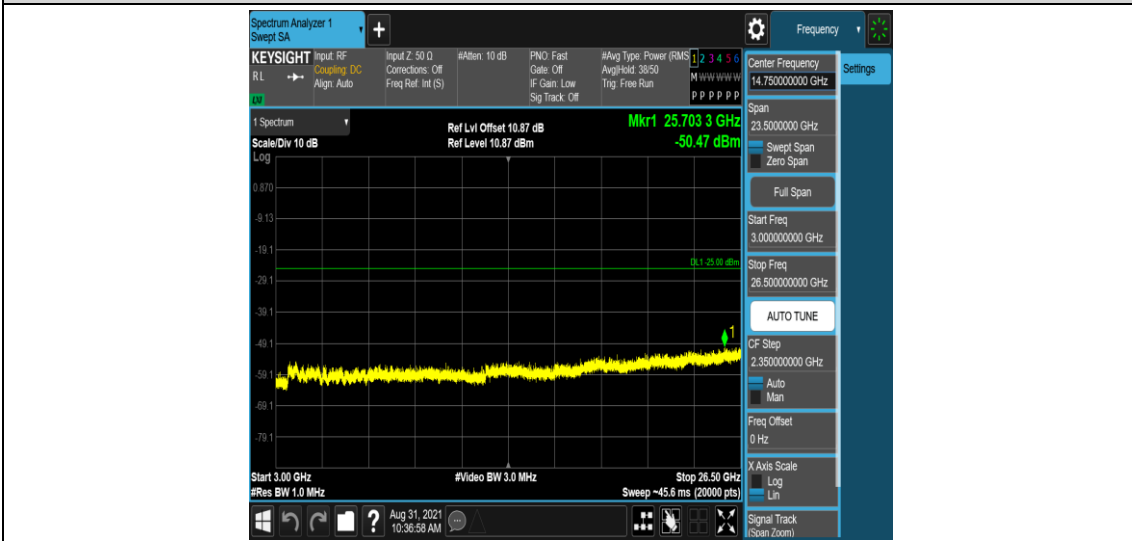

Band41-15MHz-QPSK-40315-1RB#0-Range2:0.15~30MHz

Band41-15MHz-QPSK-40315-1RB#0-Range3:30~1000MHz

Band41-15MHz-QPSK-40315-1RB#0-Range4:1000~3000MHz

Band41-15MHz-QPSK-40315-1RB#0-Range5:3000~26500MHz

Band41-15MHz-QPSK-40740-1RB#0-Range1:0.009~0.15MHz