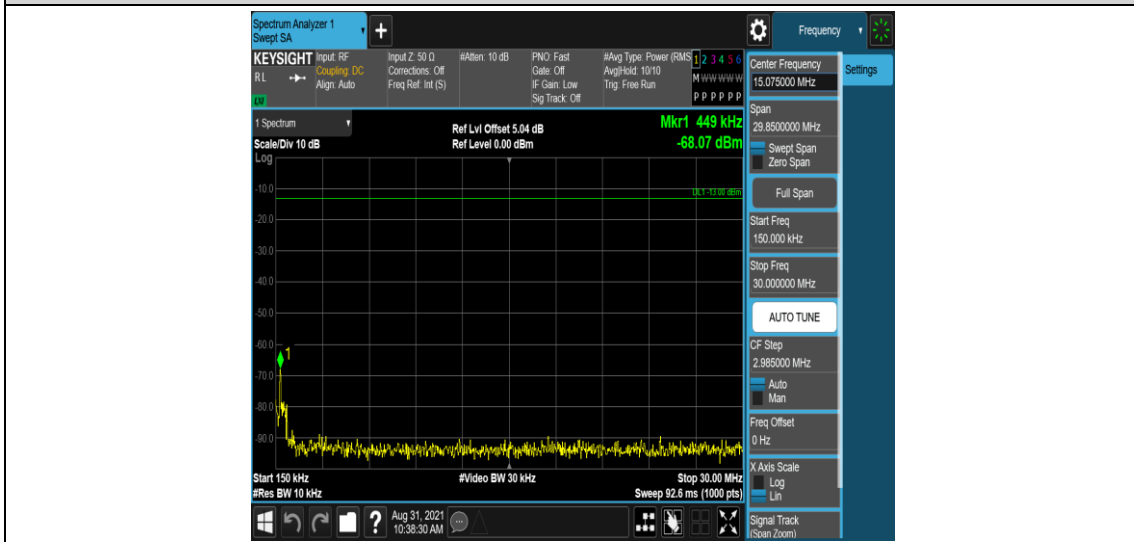

Band41-15MHz-QPSK-40740-1RB#0-Range2:0.15~30MHz

Band41-15MHz-QPSK-40740-1RB#0-Range3:30~1000MHz