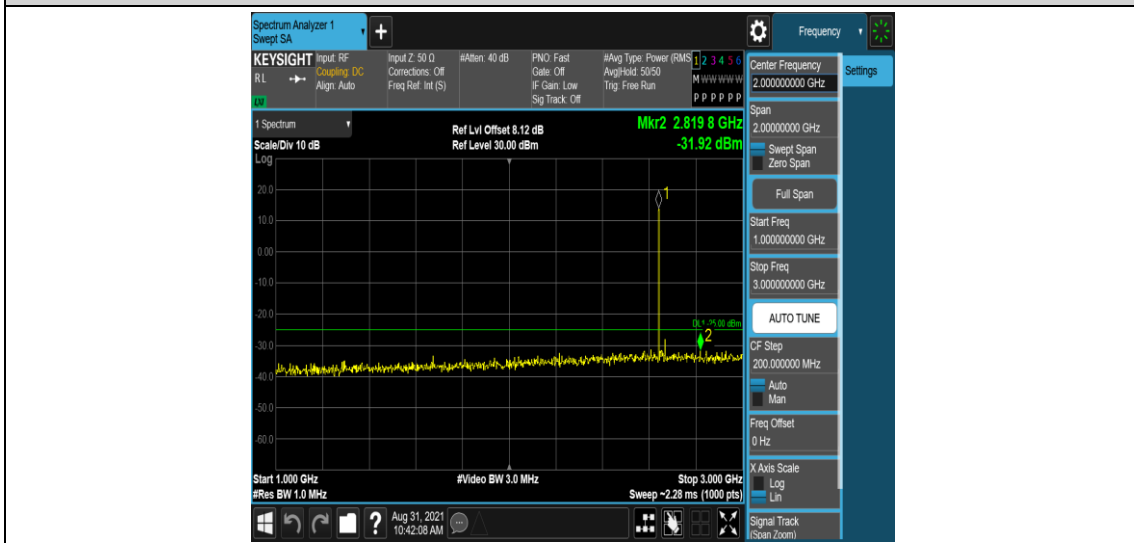

Band41-15MHz-16QAM-41165-1RB#0-Range4:1000~3000MHz

Band41-15MHz-16QAM-41165-1RB#0-Range5:3000~26500MHz