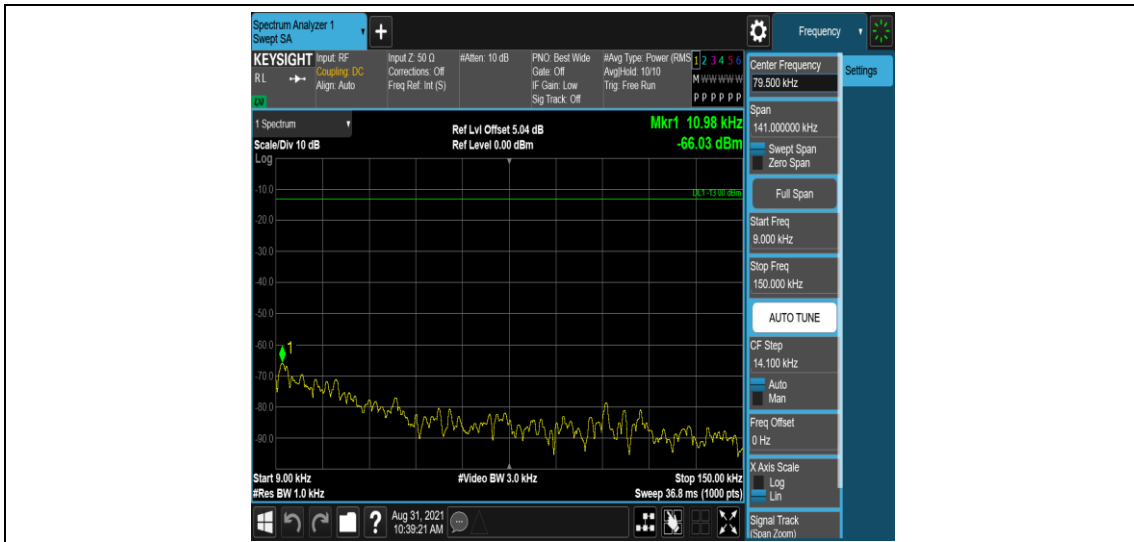

Band41-15MHz-16QAM-40315-1RB#0-Range2:0.15~30MHz

Band41-15MHz-16QAM-40315-1RB#0-Range3:30~1000MHz

Band41-15MHz-16QAM-40315-1RB#0-Range4:1000~3000MHz

Band41-15MHz-16QAM-40315-1RB#0-Range5:3000~26500MHz

Band41-15MHz-16QAM-40740-1RB#0-Range1:0.009~0.15MHz