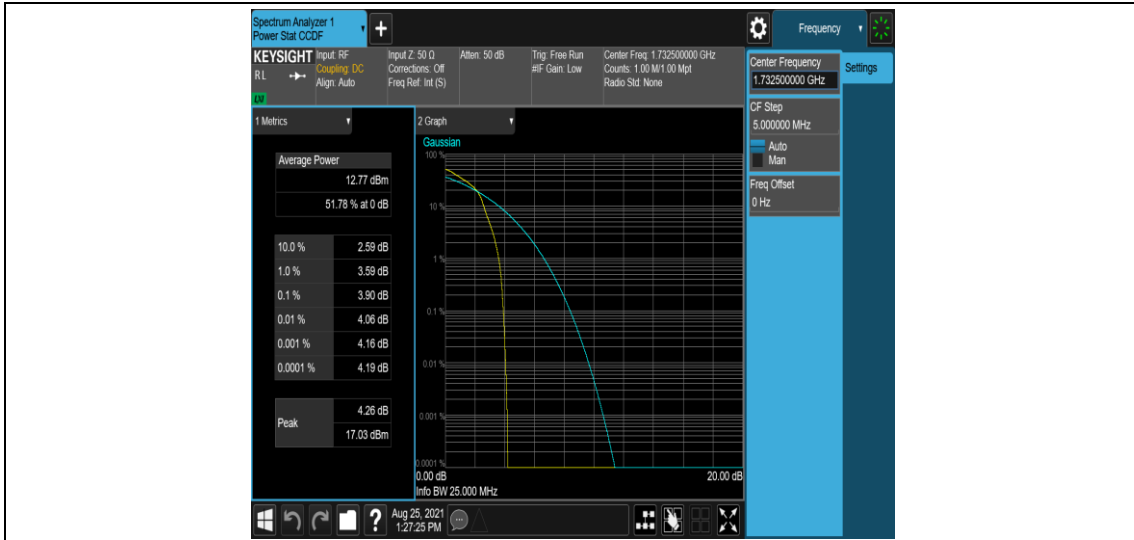

Band4-10MHz-16QAM-20175-1RB#0

Band4-10MHz-16QAM-20175-50RB#0