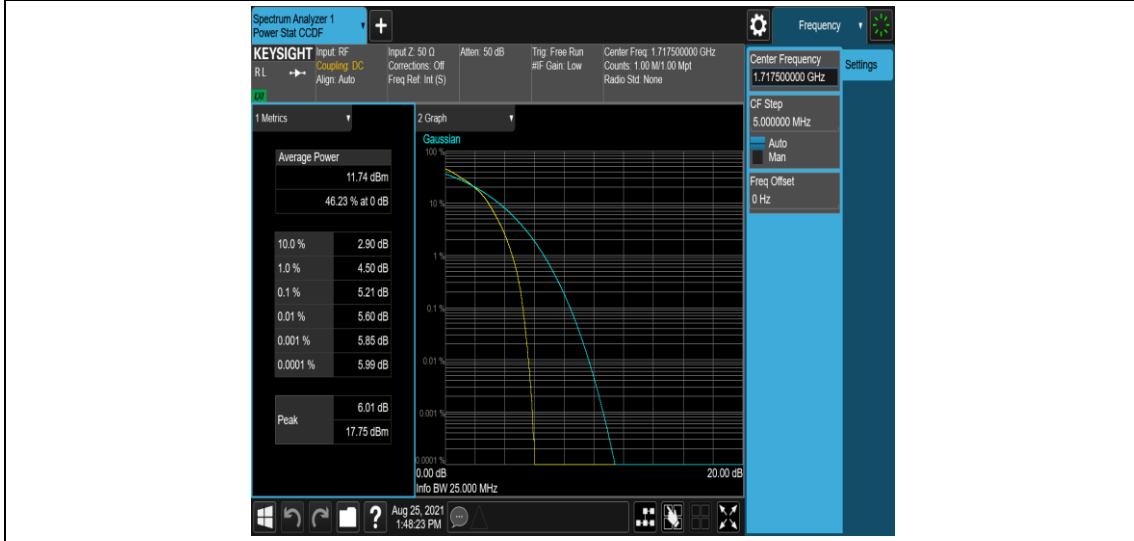

Band4-15MHz-QPSK-20025-75RB#0

Band4-15MHz-QPSK-20175-1RB#0

Band4-15MHz-QPSK-20175-75RB#0

Band4-15MHz-QPSK-20325-1RB#0

Band4-15MHz-QPSK-20325-75RB#0

**Band4-15MHz-16QAM-20025-1RB#0**

**Band4-15MHz-16QAM-20025-75RB#0**