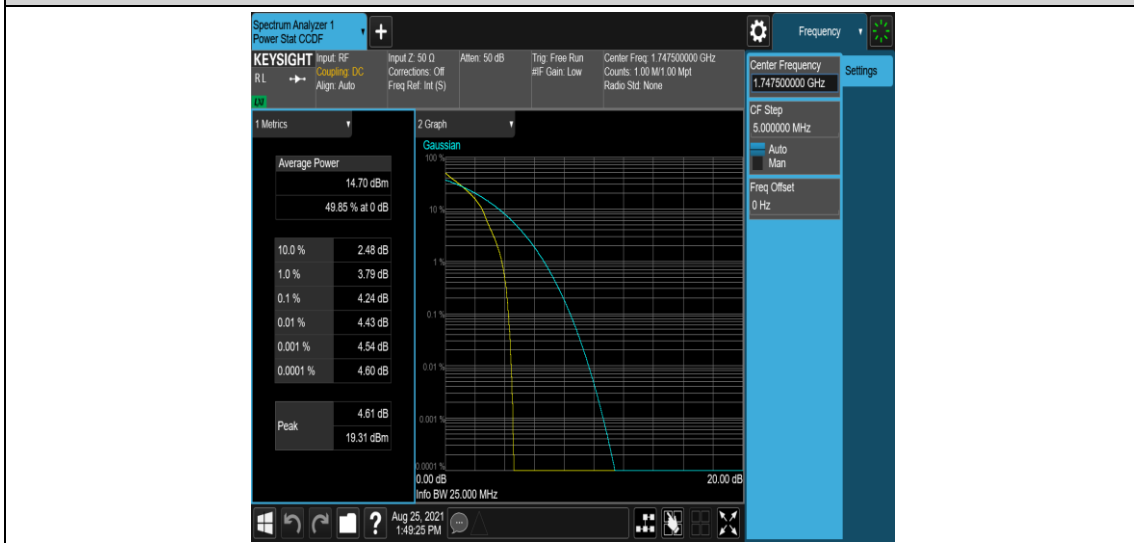

Band4-15MHz-QPSK-20025-75RB#0

Band4-15MHz-QPSK-20175-1RB#0

Band4-15MHz-QPSK-20175-75RB#0

Band4-15MHz-QPSK-20325-1RB#0

Band4-15MHz-QPSK-20325-75RB#0

**Band4-15MHz-16QAM-20025-1RB#0**

**Band4-15MHz-16QAM-20025-75RB#0**

**Band4-15MHz-16QAM-20175-1RB#0**