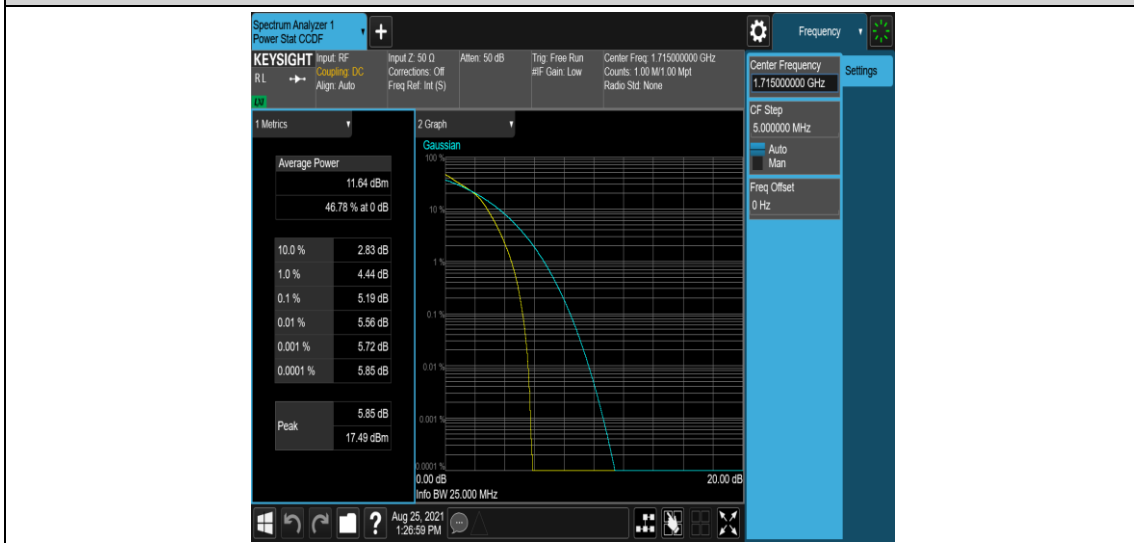

Band4-10MHz-16QAM-20000-50RB#0

Band4-10MHz-16QAM-20175-1RB#0