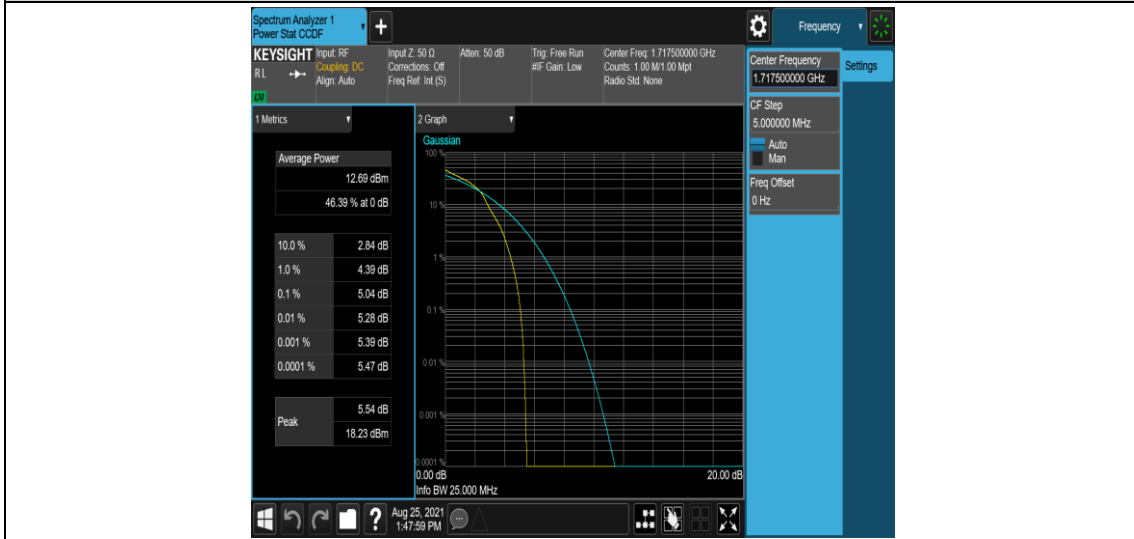

Band4-15MHz-QPSK-20025-75RB#0

Band4-15MHz-QPSK-20175-1RB#0

Band4-15MHz-QPSK-20175-75RB#0

Band4-15MHz-QPSK-20325-1RB#0

Band4-15MHz-QPSK-20325-75RB#0

**Band4-15MHz-16QAM-20025-1RB#0**

**Band4-15MHz-16QAM-20025-75RB#0**