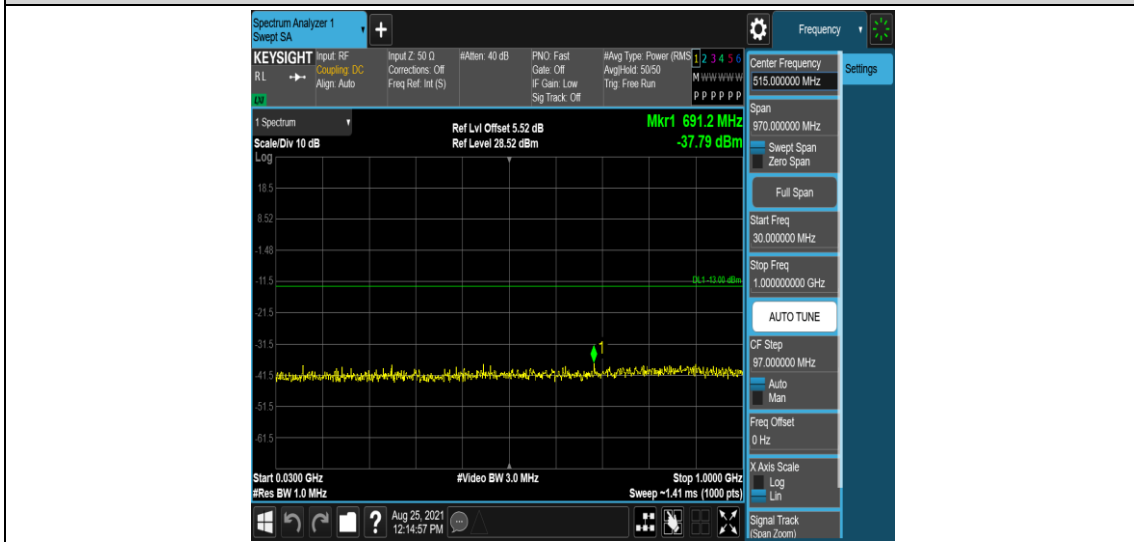

Band4-1.4MHz-QPSK-19957-1RB#0-Range3:30~1000MHz

Band4-1.4MHz-QPSK-19957-1RB#0-Range4:1000~2000MHz