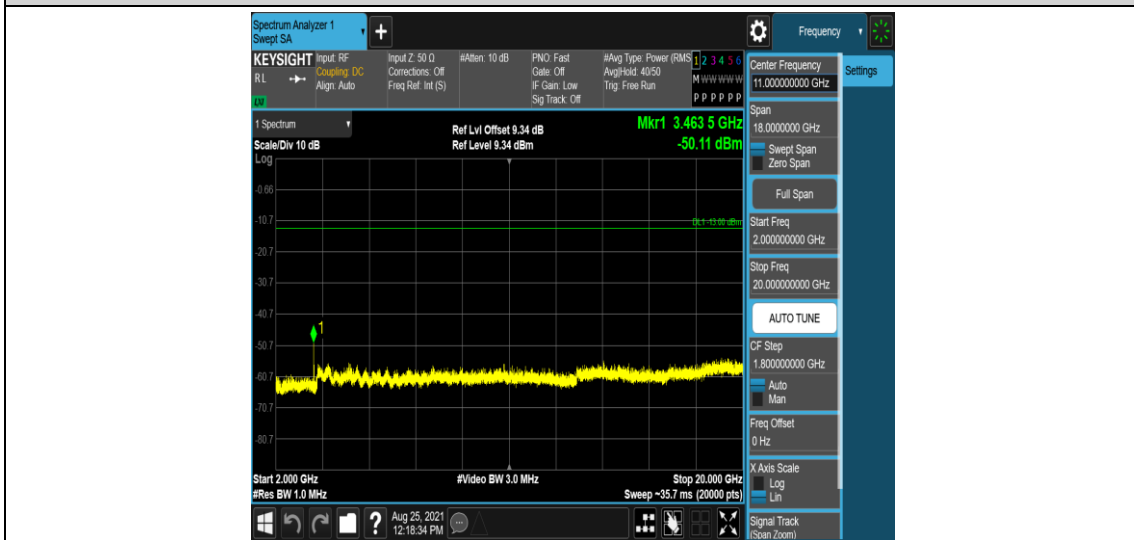

Band4-1.4MHz-16QAM-20175-1RB#0-Range2:0.15~30MHz

Band4-1.4MHz-16QAM-20175-1RB#0-Range3:30~1000MHz

Band4-1.4MHz-16QAM-20175-1RB#0-Range4:1000~2000MHz

Band4-1.4MHz-16QAM-20175-1RB#0-Range5:2000~20000MHz

Band4-1.4MHz-16QAM-20393-1RB#0-Range1:0.009~0.15MHz