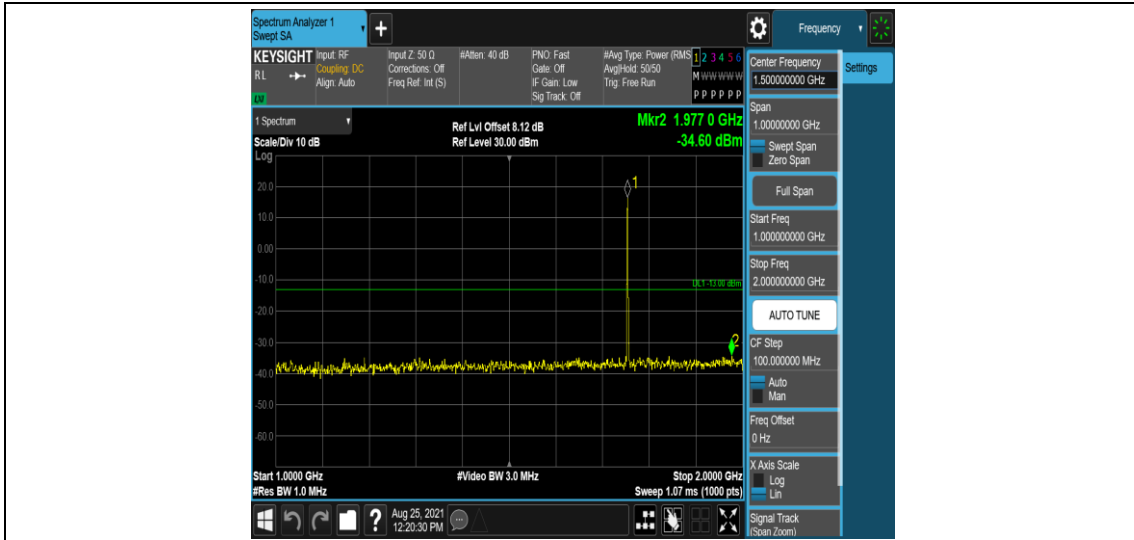

Band4-1.4MHz-16QAM-20393-1RB#0-Range4:1000~2000MHz

Band4-1.4MHz-16QAM-20393-1RB#0-Range5:2000~20000MHz