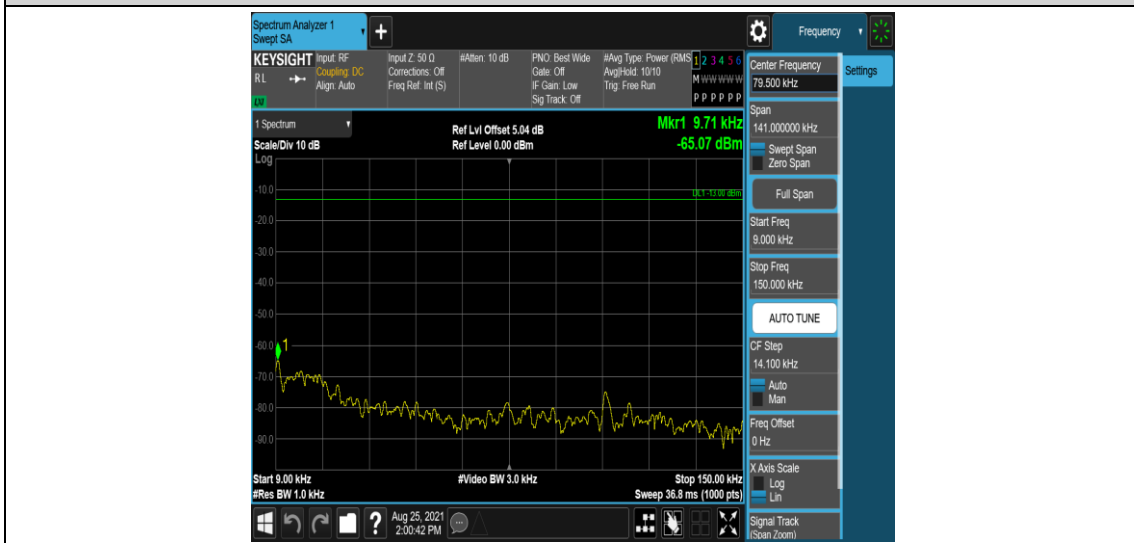

Band4-15MHz-16QAM-20025-1RB#0-Range4:1000~2000MHz

Band4-15MHz-16QAM-20025-1RB#0-Range5:2000~20000MHz

Band4-15MHz-16QAM-20175-1RB#0-Range1:0.009~0.15MHz

Band4-15MHz-16QAM-20175-1RB#0-Range2:0.15~30MHz

Band4-15MHz-16QAM-20175-1RB#0-Range3:30~1000MHz

Band4-15MHz-16QAM-20175-1RB#0-Range4:1000~2000MHz

Band4-15MHz-16QAM-20175-1RB#0-Range5:2000~20000MHz

Band4-15MHz-16QAM-20325-1RB#0-Range1:0.009~0.15MHz

Band4-15MHz-16QAM-20325-1RB#0-Range2:0.15~30MHz

Band4-15MHz-16QAM-20325-1RB#0-Range3:30~1000MHz

Band4-15MHz-16QAM-20325-1RB#0-Range4:1000~2000MHz

Band4-15MHz-16QAM-20325-1RB#0-Range5:2000~20000MHz

Band4-20MHz-QPSK-20050-1RB#0-Range1:0.009~0.15MHz

Band4-20MHz-QPSK-20050-1RB#0-Range2:0.15~30MHz

Band4-20MHz-QPSK-20050-1RB#0-Range3:30~1000MHz