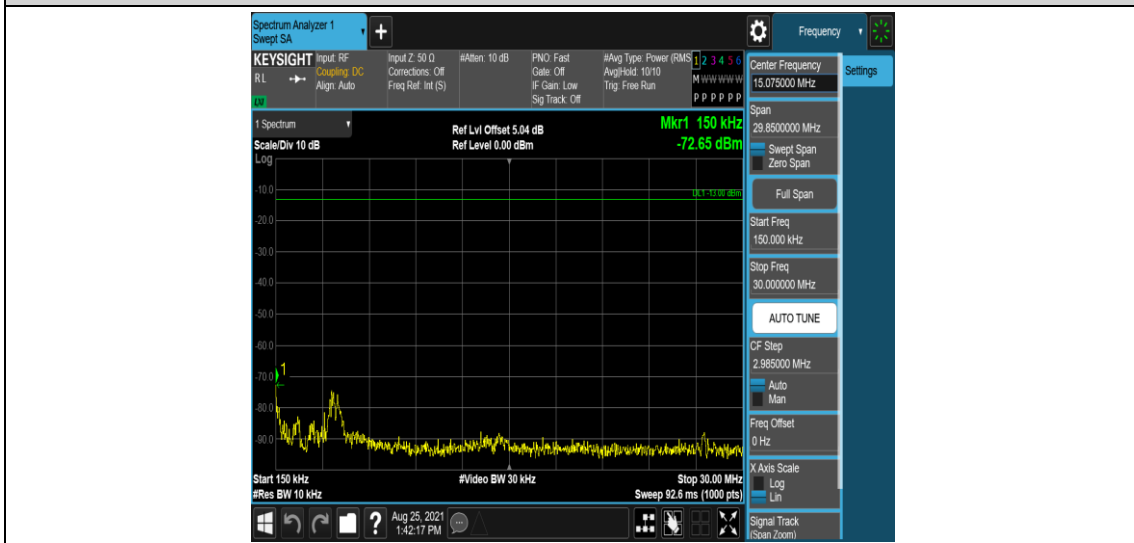

Band4-15MHz-QPSK-20325-1RB#0-Range4:1000~2000MHz

Band4-15MHz-QPSK-20325-1RB#0-Range5:2000~20000MHz

Band4-15MHz-16QAM-20025-1RB#0-Range1:0.009~0.15MHz

Band4-15MHz-16QAM-20025-1RB#0-Range2:0.15~30MHz

Band4-15MHz-16QAM-20025-1RB#0-Range3:30~1000MHz

Band4-15MHz-16QAM-20025-1RB#0-Range4:1000~2000MHz

Band4-15MHz-16QAM-20025-1RB#0-Range5:2000~20000MHz

Band4-15MHz-16QAM-20175-1RB#0-Range1:0.009~0.15MHz

Band4-15MHz-16QAM-20175-1RB#0-Range2:0.15~30MHz

Band4-15MHz-16QAM-20175-1RB#0-Range3:30~1000MHz

Band4-15MHz-16QAM-20175-1RB#0-Range4:1000~2000MHz

Band4-15MHz-16QAM-20175-1RB#0-Range5:2000~20000MHz

Band4-15MHz-16QAM-20325-1RB#0-Range1:0.009~0.15MHz

Band4-15MHz-16QAM-20325-1RB#0-Range2:0.15~30MHz

Band4-15MHz-16QAM-20325-1RB#0-Range3:30~1000MHz