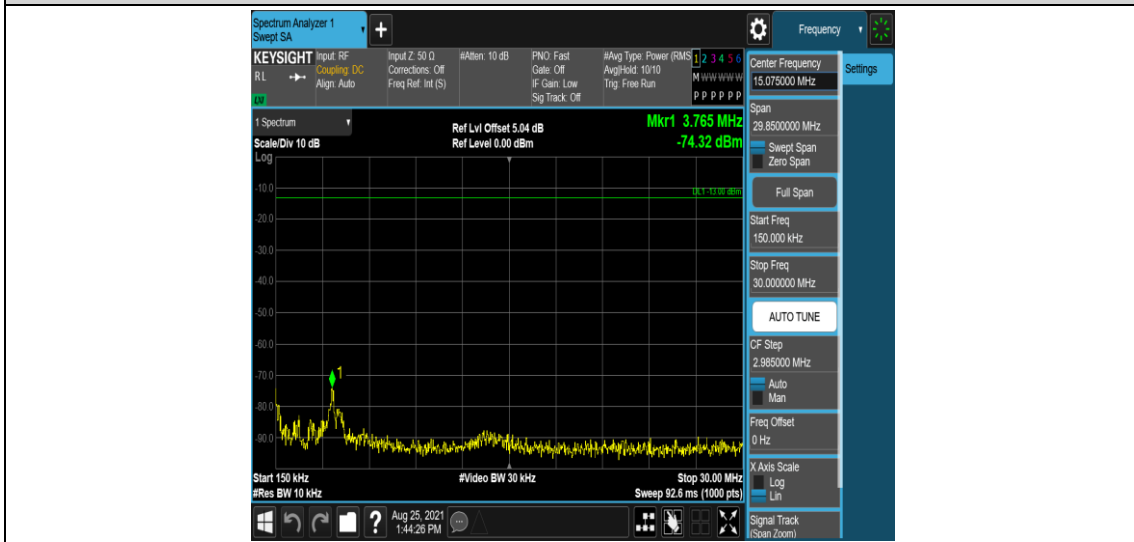

Band4-15MHz-16QAM-20025-1RB#0-Range4:1000~2000MHz

Band4-15MHz-16QAM-20025-1RB#0-Range5:2000~20000MHz

Band4-15MHz-16QAM-20175-1RB#0-Range1:0.009~0.15MHz

Band4-15MHz-16QAM-20175-1RB#0-Range2:0.15~30MHz

Band4-15MHz-16QAM-20175-1RB#0-Range3:30~1000MHz

Band4-15MHz-16QAM-20175-1RB#0-Range4:1000~2000MHz

Band4-15MHz-16QAM-20175-1RB#0-Range5:2000~20000MHz

Band4-15MHz-16QAM-20325-1RB#0-Range1:0.009~0.15MHz

Band4-15MHz-16QAM-20325-1RB#0-Range2:0.15~30MHz

Band4-15MHz-16QAM-20325-1RB#0-Range3:30~1000MHz

Band4-15MHz-16QAM-20325-1RB#0-Range4:1000~2000MHz

Band4-15MHz-16QAM-20325-1RB#0-Range5:2000~20000MHz

Band4-20MHz-QPSK-20050-1RB#0-Range1:0.009~0.15MHz

Band4-20MHz-QPSK-20050-1RB#0-Range2:0.15~30MHz

Band4-20MHz-QPSK-20050-1RB#0-Range3:30~1000MHz