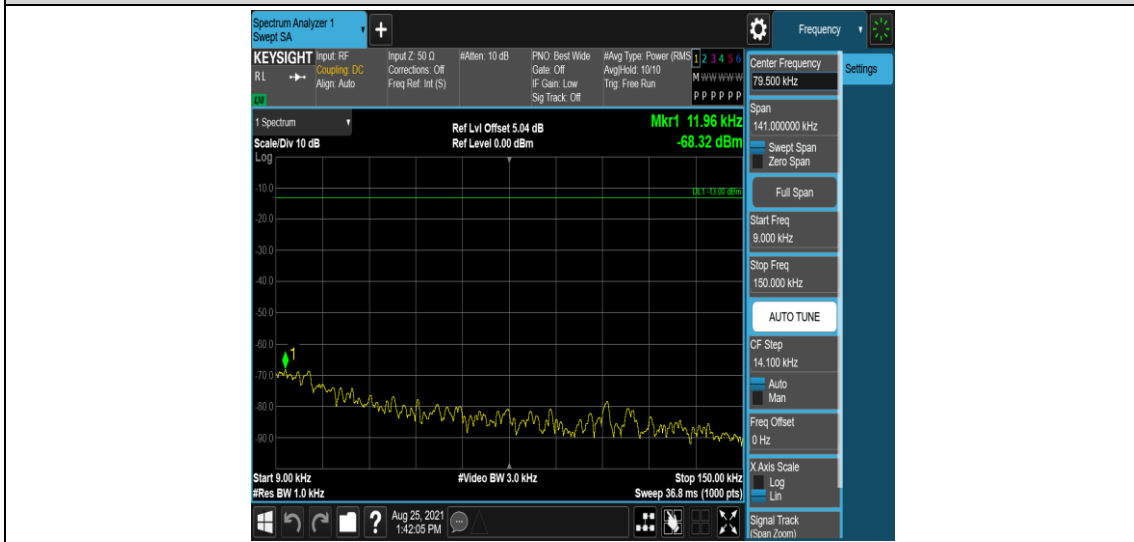

Band4-15MHz-QPSK-20175-1RB#0-Range4:1000~2000MHz

Band4-15MHz-QPSK-20175-1RB#0-Range5:2000~20000MHz

Band4-15MHz-QPSK-20325-1RB#0-Range1:0.009~0.15MHz

Band4-15MHz-QPSK-20325-1RB#0-Range2:0.15~30MHz

Band4-15MHz-QPSK-20325-1RB#0-Range3:30~1000MHz

Band4-15MHz-QPSK-20325-1RB#0-Range4:1000~2000MHz

Band4-15MHz-QPSK-20325-1RB#0-Range5:2000~20000MHz

Band4-15MHz-16QAM-20025-1RB#0-Range1:0.009~0.15MHz

Band4-15MHz-16QAM-20025-1RB#0-Range2:0.15~30MHz

Band4-15MHz-16QAM-20025-1RB#0-Range3:30~1000MHz

Band4-15MHz-16QAM-20025-1RB#0-Range4:1000~2000MHz

Band4-15MHz-16QAM-20025-1RB#0-Range5:2000~20000MHz

Band4-15MHz-16QAM-20175-1RB#0-Range1:0.009~0.15MHz

Band4-15MHz-16QAM-20175-1RB#0-Range2:0.15~30MHz

Band4-15MHz-16QAM-20175-1RB#0-Range3:30~1000MHz