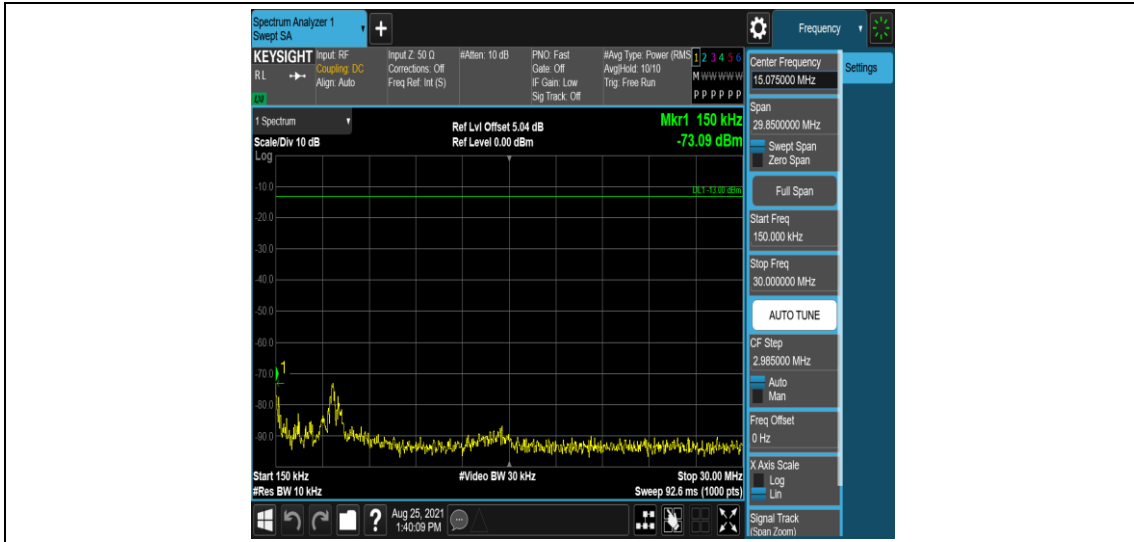

Band4-15MHz-QPSK-20175-1RB#0-Range4:1000~2000MHz

Band4-15MHz-QPSK-20175-1RB#0-Range5:2000~20000MHz

Band4-15MHz-QPSK-20325-1RB#0-Range1:0.009~0.15MHz

Band4-15MHz-QPSK-20325-1RB#0-Range2:0.15~30MHz

Band4-15MHz-QPSK-20325-1RB#0-Range3:30~1000MHz

Band4-15MHz-QPSK-20325-1RB#0-Range4:1000~2000MHz

Band4-15MHz-QPSK-20325-1RB#0-Range5:2000~20000MHz

Band4-15MHz-16QAM-20025-1RB#0-Range1:0.009~0.15MHz

Band4-15MHz-16QAM-20025-1RB#0-Range2:0.15~30MHz

Band4-15MHz-16QAM-20025-1RB#0-Range3:30~1000MHz

Band4-15MHz-16QAM-20025-1RB#0-Range4:1000~2000MHz

Band4-15MHz-16QAM-20025-1RB#0-Range5:2000~20000MHz

Band4-15MHz-16QAM-20175-1RB#0-Range1:0.009~0.15MHz

Band4-15MHz-16QAM-20175-1RB#0-Range2:0.15~30MHz

Band4-15MHz-16QAM-20175-1RB#0-Range3:30~1000MHz