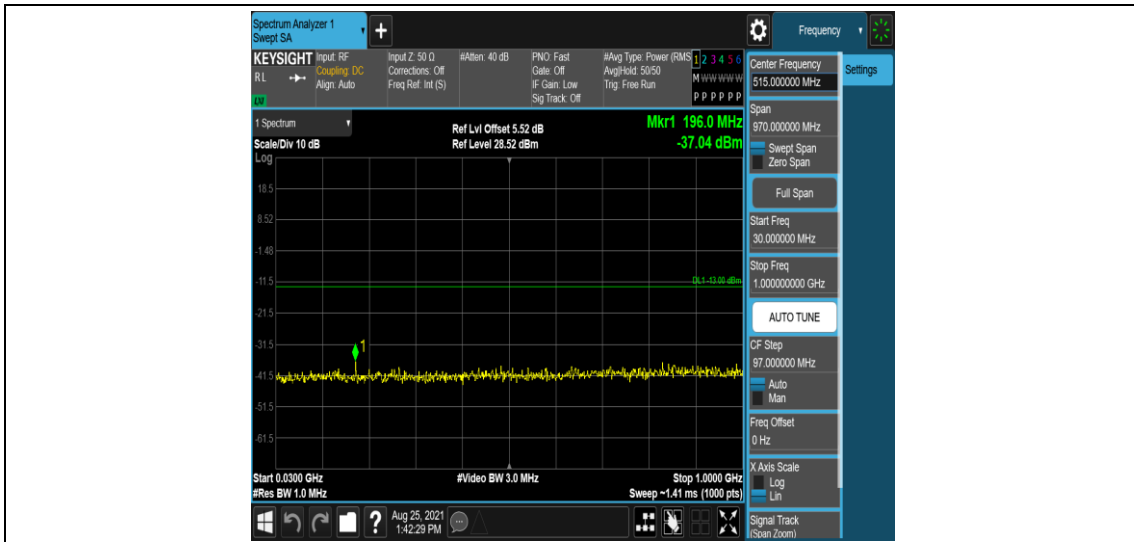

Band4-15MHz-16QAM-20025-1RB#0-Range4:1000~2000MHz

Band4-15MHz-16QAM-20025-1RB#0-Range5:2000~20000MHz

Band4-15MHz-16QAM-20175-1RB#0-Range1:0.009~0.15MHz

Band4-15MHz-16QAM-20175-1RB#0-Range2:0.15~30MHz

Band4-15MHz-16QAM-20175-1RB#0-Range3:30~1000MHz

Band4-15MHz-16QAM-20175-1RB#0-Range4:1000~2000MHz

Band4-15MHz-16QAM-20175-1RB#0-Range5:2000~20000MHz

Band4-15MHz-16QAM-20325-1RB#0-Range1:0.009~0.15MHz

Band4-15MHz-16QAM-20325-1RB#0-Range2:0.15~30MHz

Band4-15MHz-16QAM-20325-1RB#0-Range3:30~1000MHz