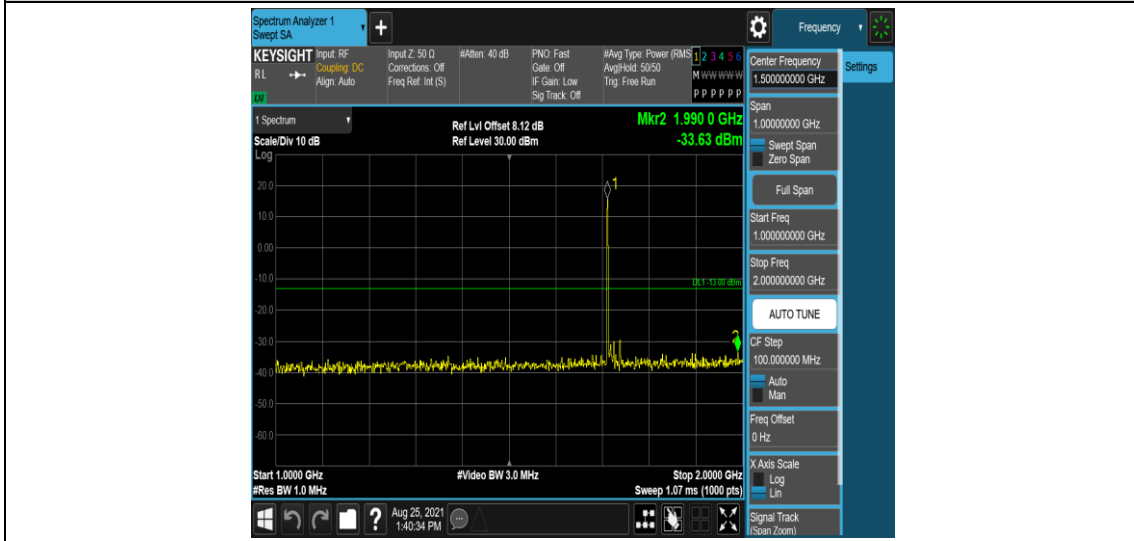

Band4-15MHz-QPSK-20175-1RB#0-Range4:1000~2000MHz

Band4-15MHz-QPSK-20175-1RB#0-Range5:2000~20000MHz

Band4-15MHz-QPSK-20325-1RB#0-Range1:0.009~0.15MHz

Band4-15MHz-QPSK-20325-1RB#0-Range2:0.15~30MHz

Band4-15MHz-QPSK-20325-1RB#0-Range3:30~1000MHz

Band4-15MHz-QPSK-20325-1RB#0-Range4:1000~2000MHz

Band4-15MHz-QPSK-20325-1RB#0-Range5:2000~20000MHz

Band4-15MHz-16QAM-20025-1RB#0-Range1:0.009~0.15MHz

Band4-15MHz-16QAM-20025-1RB#0-Range2:0.15~30MHz

Band4-15MHz-16QAM-20025-1RB#0-Range3:30~1000MHz

Band4-15MHz-16QAM-20025-1RB#0-Range4:1000~2000MHz

Band4-15MHz-16QAM-20025-1RB#0-Range5:2000~20000MHz

Band4-15MHz-16QAM-20175-1RB#0-Range1:0.009~0.15MHz

Band4-15MHz-16QAM-20175-1RB#0-Range2:0.15~30MHz

Band4-15MHz-16QAM-20175-1RB#0-Range3:30~1000MHz