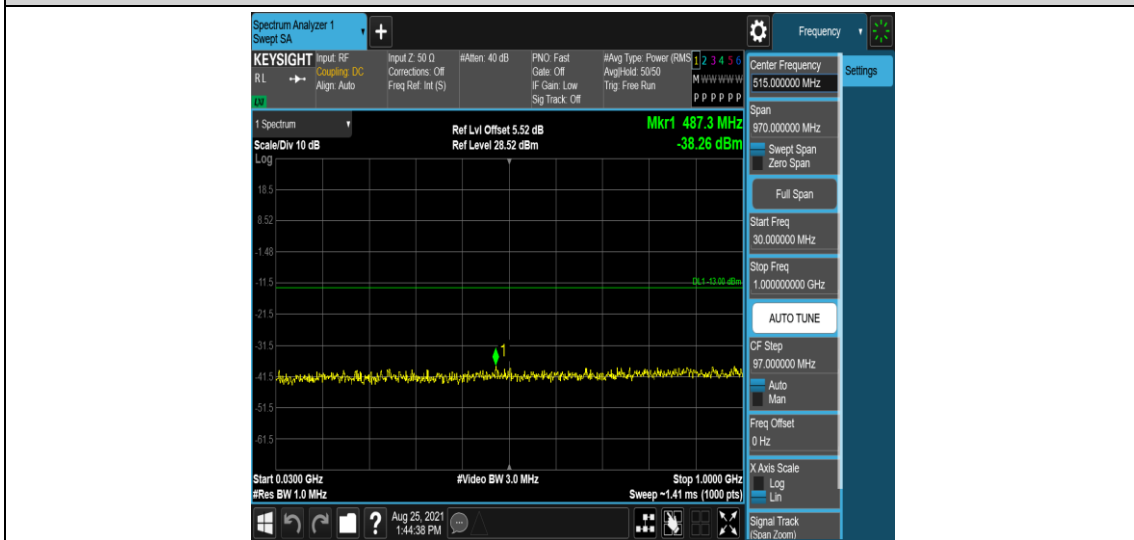

Band4-15MHz-16QAM-20025-1RB#0-Range4:1000~2000MHz

Band4-15MHz-16QAM-20025-1RB#0-Range5:2000~20000MHz

Band4-15MHz-16QAM-20175-1RB#0-Range1:0.009~0.15MHz

Band4-15MHz-16QAM-20175-1RB#0-Range2:0.15~30MHz

Band4-15MHz-16QAM-20175-1RB#0-Range3:30~1000MHz

Band4-15MHz-16QAM-20175-1RB#0-Range4:1000~2000MHz

Band4-15MHz-16QAM-20175-1RB#0-Range5:2000~20000MHz

Band4-15MHz-16QAM-20325-1RB#0-Range1:0.009~0.15MHz

Band4-15MHz-16QAM-20325-1RB#0-Range2:0.15~30MHz

Band4-15MHz-16QAM-20325-1RB#0-Range3:30~1000MHz

Band4-15MHz-16QAM-20325-1RB#0-Range4:1000~2000MHz

Band4-15MHz-16QAM-20325-1RB#0-Range5:2000~20000MHz

Band4-20MHz-QPSK-20050-1RB#0-Range1:0.009~0.15MHz

Band4-20MHz-QPSK-20050-1RB#0-Range2:0.15~30MHz

Band4-20MHz-QPSK-20050-1RB#0-Range3:30~1000MHz