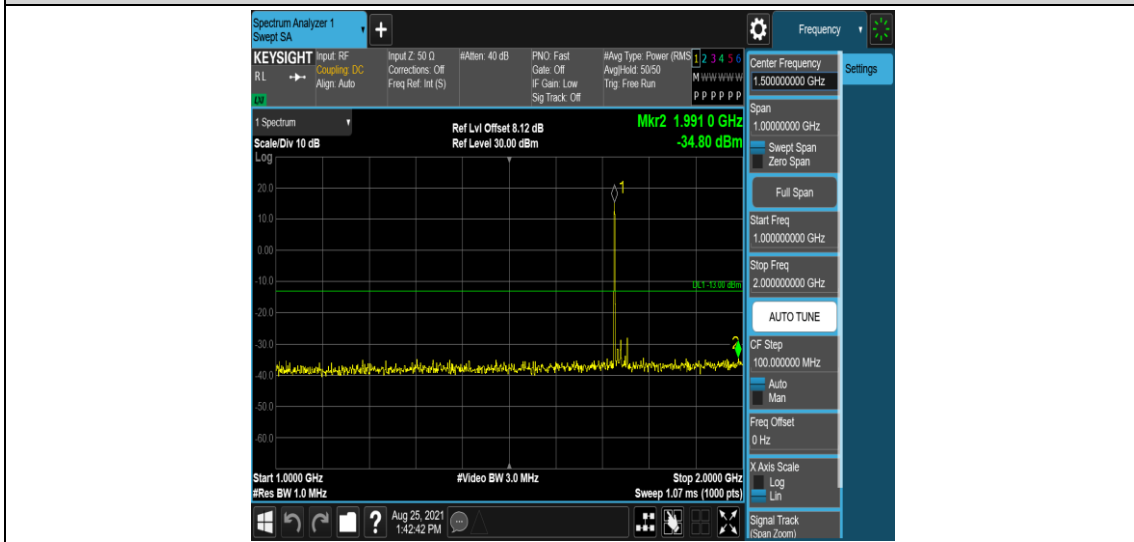

Band4-15MHz-16QAM-20025-1RB#0-Range4:1000~2000MHz

Band4-15MHz-16QAM-20025-1RB#0-Range5:2000~20000MHz

Band4-15MHz-16QAM-20175-1RB#0-Range1:0.009~0.15MHz

Band4-15MHz-16QAM-20175-1RB#0-Range2:0.15~30MHz

Band4-15MHz-16QAM-20175-1RB#0-Range3:30~1000MHz

Band4-15MHz-16QAM-20175-1RB#0-Range4:1000~2000MHz

Band4-15MHz-16QAM-20175-1RB#0-Range5:2000~20000MHz

Band4-15MHz-16QAM-20325-1RB#0-Range1:0.009~0.15MHz

Band4-15MHz-16QAM-20325-1RB#0-Range2:0.15~30MHz

Band4-15MHz-16QAM-20325-1RB#0-Range3:30~1000MHz