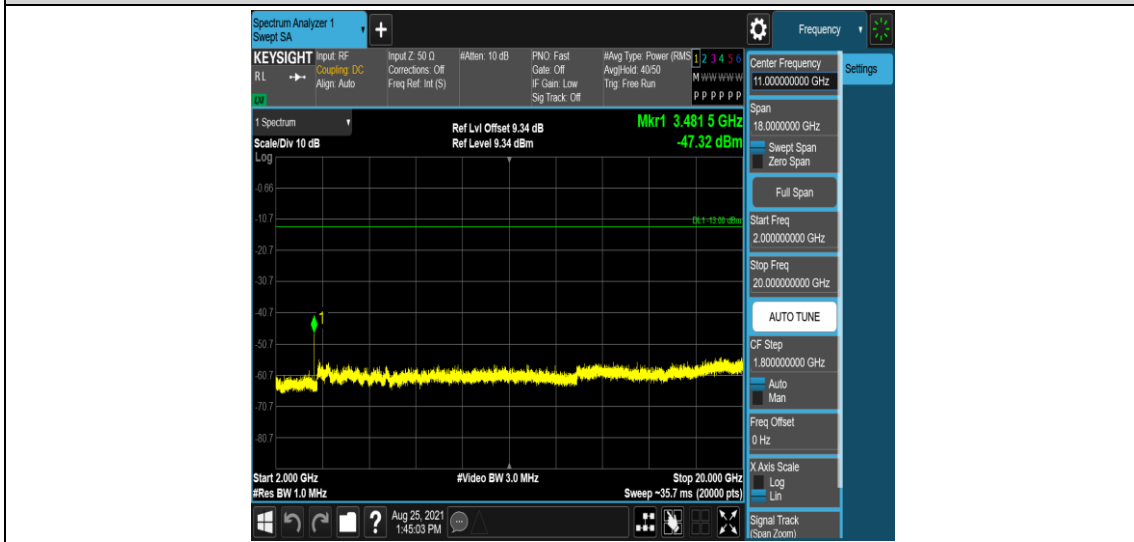

Band4-15MHz-16QAM-20325-1RB#0-Range5:2000~20000MHz

Band4-20MHz-QPSK-20050-1RB#0-Range1:0.009~0.15MHz