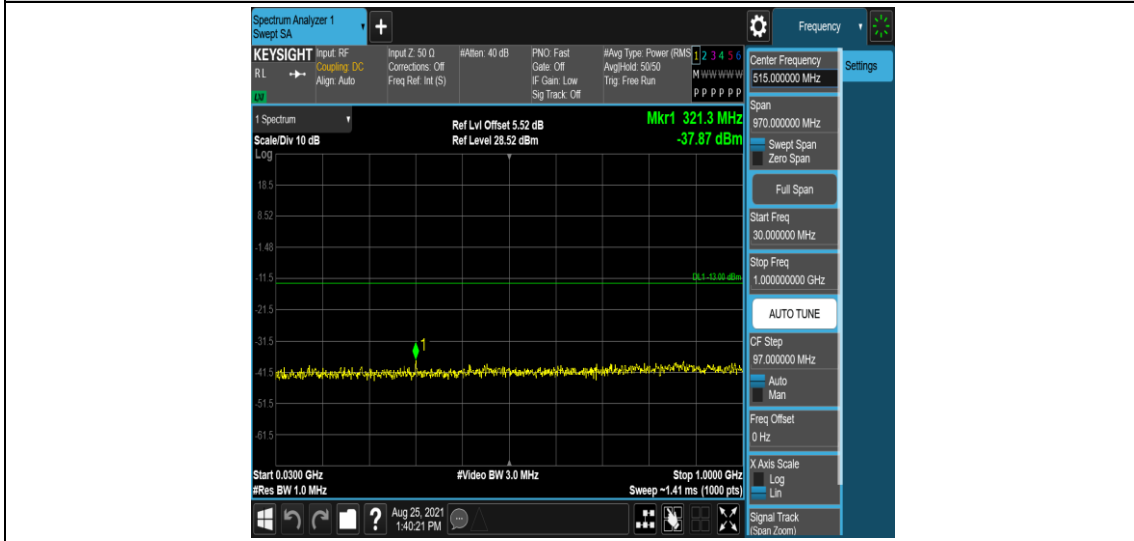

Band4-15MHz-QPSK-20325-1RB#0-Range4:1000~2000MHz

Band4-15MHz-QPSK-20325-1RB#0-Range5:2000~20000MHz

Band4-15MHz-16QAM-20025-1RB#0-Range1:0.009~0.15MHz

Band4-15MHz-16QAM-20025-1RB#0-Range2:0.15~30MHz

Band4-15MHz-16QAM-20025-1RB#0-Range3:30~1000MHz

Band4-15MHz-16QAM-20025-1RB#0-Range4:1000~2000MHz

Band4-15MHz-16QAM-20025-1RB#0-Range5:2000~20000MHz

Band4-15MHz-16QAM-20175-1RB#0-Range1:0.009~0.15MHz

Band4-15MHz-16QAM-20175-1RB#0-Range2:0.15~30MHz

Band4-15MHz-16QAM-20175-1RB#0-Range3:30~1000MHz