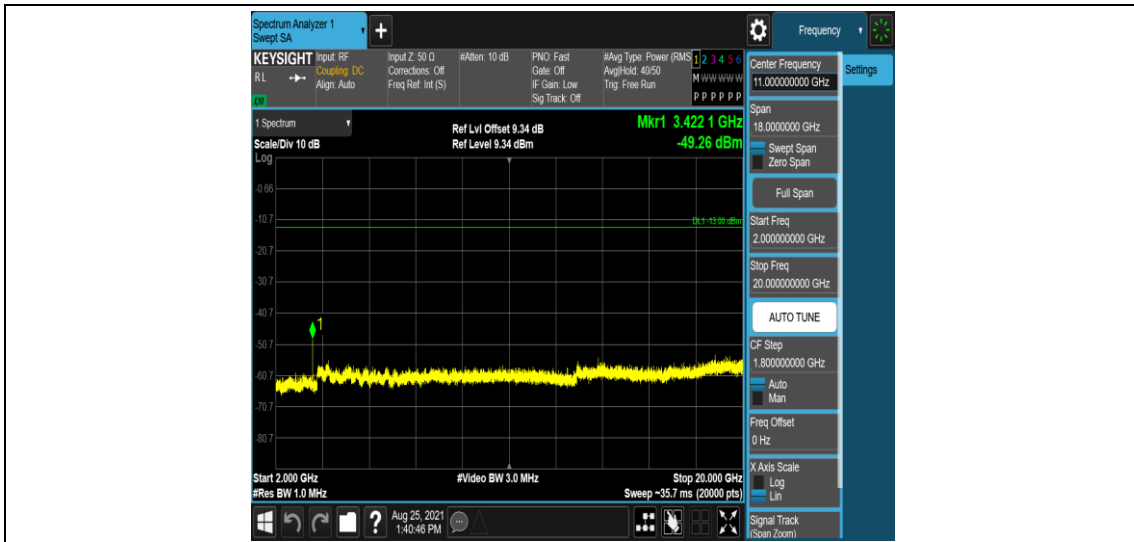

Band4-15MHz-QPSK-20325-1RB#0-Range4:1000~2000MHz

Band4-15MHz-QPSK-20325-1RB#0-Range5:2000~20000MHz

Band4-15MHz-16QAM-20025-1RB#0-Range1:0.009~0.15MHz

Band4-15MHz-16QAM-20025-1RB#0-Range2:0.15~30MHz

Band4-15MHz-16QAM-20025-1RB#0-Range3:30~1000MHz

Band4-15MHz-16QAM-20025-1RB#0-Range4:1000~2000MHz

Band4-15MHz-16QAM-20025-1RB#0-Range5:2000~20000MHz

Band4-15MHz-16QAM-20175-1RB#0-Range1:0.009~0.15MHz

Band4-15MHz-16QAM-20175-1RB#0-Range2:0.15~30MHz

Band4-15MHz-16QAM-20175-1RB#0-Range3:30~1000MHz