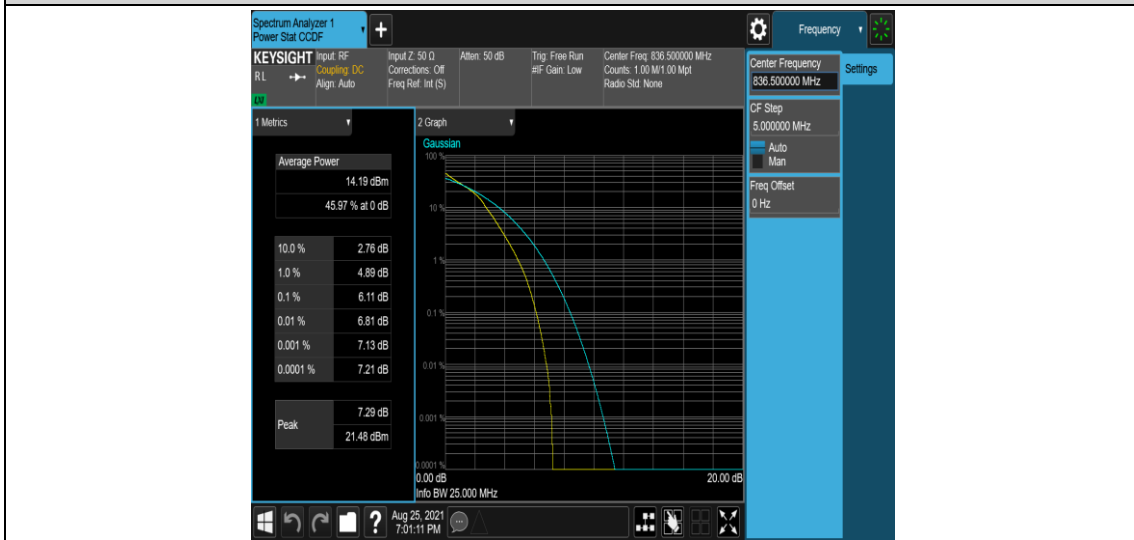

Band5-10MHz-QPSK-20450-50RB#0

Band5-10MHz-QPSK-20525-1RB#0

Band5-10MHz-QPSK-20525-50RB#0

Band5-10MHz-QPSK-20600-1RB#0

Band5-10MHz-QPSK-20600-50RB#0

Band5-10MHz-16QAM-20450-1RB#0

Band5-10MHz-16QAM-20450-50RB#0

Band5-10MHz-16QAM-20525-1RB#0

Band5-10MHz-16QAM-20525-50RB#0

Band5-10MHz-16QAM-20600-1RB#0

Band5-10MHz-16QAM-20600-50RB#0

Appendix C: 26dB Bandwidth and Occupied Bandwidth

Test Result

Band	Bandwidth	Modulation	Channel	RB Configuration	Occupied Bandwidth (MHz)	26dB Bandwidth (MHz)	Verdict
Band5	1.4MHz	QPSK	20407	6RB#0	1.0890	1.255	PASS
Band5	1.4MHz	QPSK	20525	6RB#0	1.0882	1.239	PASS
Band5	1.4MHz	QPSK	20643	6RB#0	1.0888	1.255	PASS
Band5	1.4MHz	16QAM	20407	6RB#0	1.0882	1.263	PASS
Band5	1.4MHz	16QAM	20525	6RB#0	1.0897	1.257	PASS
Band5	1.4MHz	16QAM	20643	6RB#0	1.0867	1.265	PASS
Band5	3MHz	QPSK	20415	15RB#0	2.6873	2.856	PASS
Band5	3MHz	QPSK	20525	15RB#0	2.6882	2.856	PASS
Band5	3MHz	QPSK	20635	15RB#0	2.6958	2.868	PASS
Band5	3MHz	16QAM	20415	15RB#0	2.6838	2.852	PASS
Band5	3MHz	16QAM	20525	15RB#0	2.6877	2.851	PASS
Band5	3MHz	16QAM	20635	15RB#0	2.6891	2.863	PASS
Band5	5MHz	QPSK	20425	25RB#0	4.4928	4.819	PASS
Band5	5MHz	QPSK	20525	25RB#0	4.4952	4.825	PASS
Band5	5MHz	QPSK	20625	25RB#0	4.5026	4.813	PASS
Band5	5MHz	16QAM	20425	25RB#0	4.5040	4.790	PASS
Band5	5MHz	16QAM	20525	25RB#0	4.5013	4.790	PASS
Band5	5MHz	16QAM	20625	25RB#0	4.4998	4.830	PASS
Band5	10MHz	QPSK	20450	50RB#0	8.9899	9.519	PASS
Band5	10MHz	QPSK	20525	50RB#0	8.9819	9.522	PASS
Band5	10MHz	QPSK	20600	50RB#0	8.9829	9.497	PASS
Band5	10MHz	16QAM	20450	50RB#0	8.9751	9.507	PASS
Band5	10MHz	16QAM	20525	50RB#0	8.9671	9.505	PASS
Band5	10MHz	16QAM	20600	50RB#0	8.9788	9.495	PASS