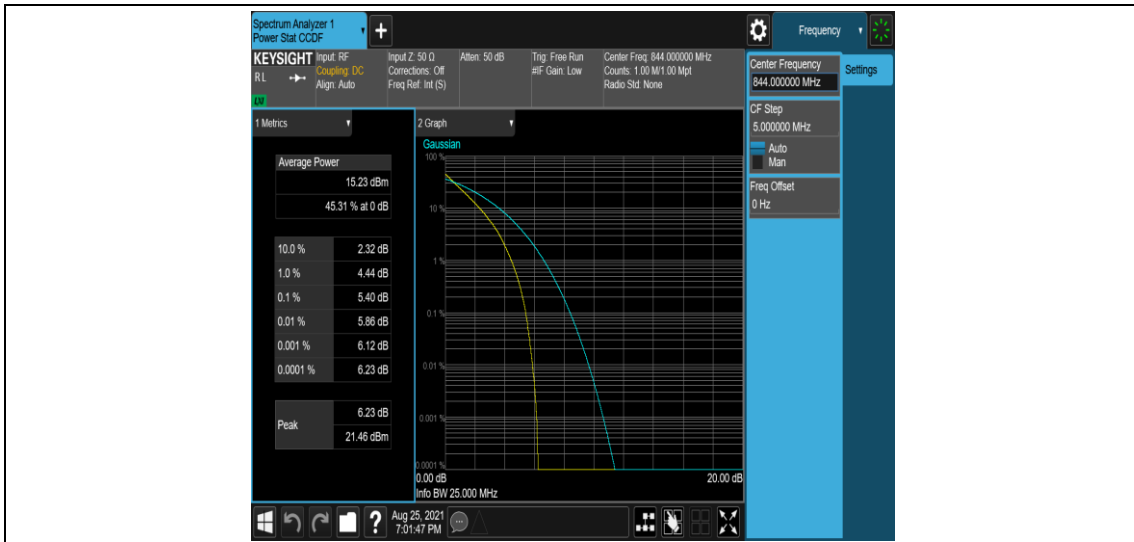

Band5-10MHz-QPSK-20450-50RB#0

Band5-10MHz-QPSK-20525-1RB#0

Band5-10MHz-QPSK-20525-50RB#0

Band5-10MHz-QPSK-20600-1RB#0

Band5-10MHz-QPSK-20600-50RB#0

Band5-10MHz-16QAM-20450-1RB#0

Band5-10MHz-16QAM-20450-50RB#0

Band5-10MHz-16QAM-20525-1RB#0

Band5-10MHz-16QAM-20525-50RB#0

Band5-10MHz-16QAM-20600-1RB#0

Band5-10MHz-16QAM-20600-50RB#0

Appendix C: 26dB Bandwidth and Occupied Bandwidth

Test Result

Band	Bandwidth	Modulation	Channel	RB Configuration	Occupied Bandwidth (MHz)	26dB Bandwidth (MHz)	Verdict
Band5	1.4MHz	QPSK	20407	6RB#0	1.0890	1.255	PASS
Band5	1.4MHz	QPSK	20525	6RB#0	1.0882	1.239	PASS
Band5	1.4MHz	QPSK	20643	6RB#0	1.0888	1.255	PASS
Band5	1.4MHz	16QAM	20407	6RB#0	1.0882	1.263	PASS
Band5	1.4MHz	16QAM	20525	6RB#0	1.0897	1.257	PASS
Band5	1.4MHz	16QAM	20643	6RB#0	1.0867	1.265	PASS
Band5	3MHz	QPSK	20415	15RB#0	2.6873	2.856	PASS
Band5	3MHz	QPSK	20525	15RB#0	2.6882	2.856	PASS
Band5	3MHz	QPSK	20635	15RB#0	2.6958	2.868	PASS
Band5	3MHz	16QAM	20415	15RB#0	2.6838	2.852	PASS
Band5	3MHz	16QAM	20525	15RB#0	2.6877	2.851	PASS
Band5	3MHz	16QAM	20635	15RB#0	2.6891	2.863	PASS
Band5	5MHz	QPSK	20425	25RB#0	4.4928	4.819	PASS
Band5	5MHz	QPSK	20525	25RB#0	4.4952	4.825	PASS
Band5	5MHz	QPSK	20625	25RB#0	4.5026	4.813	PASS
Band5	5MHz	16QAM	20425	25RB#0	4.5040	4.790	PASS
Band5	5MHz	16QAM	20525	25RB#0	4.5013	4.790	PASS
Band5	5MHz	16QAM	20625	25RB#0	4.4998	4.830	PASS
Band5	10MHz	QPSK	20450	50RB#0	8.9899	9.519	PASS
Band5	10MHz	QPSK	20525	50RB#0	8.9819	9.522	PASS
Band5	10MHz	QPSK	20600	50RB#0	8.9829	9.497	PASS
Band5	10MHz	16QAM	20450	50RB#0	8.9751	9.507	PASS
Band5	10MHz	16QAM	20525	50RB#0	8.9671	9.505	PASS
Band5	10MHz	16QAM	20600	50RB#0	8.9788	9.495	PASS