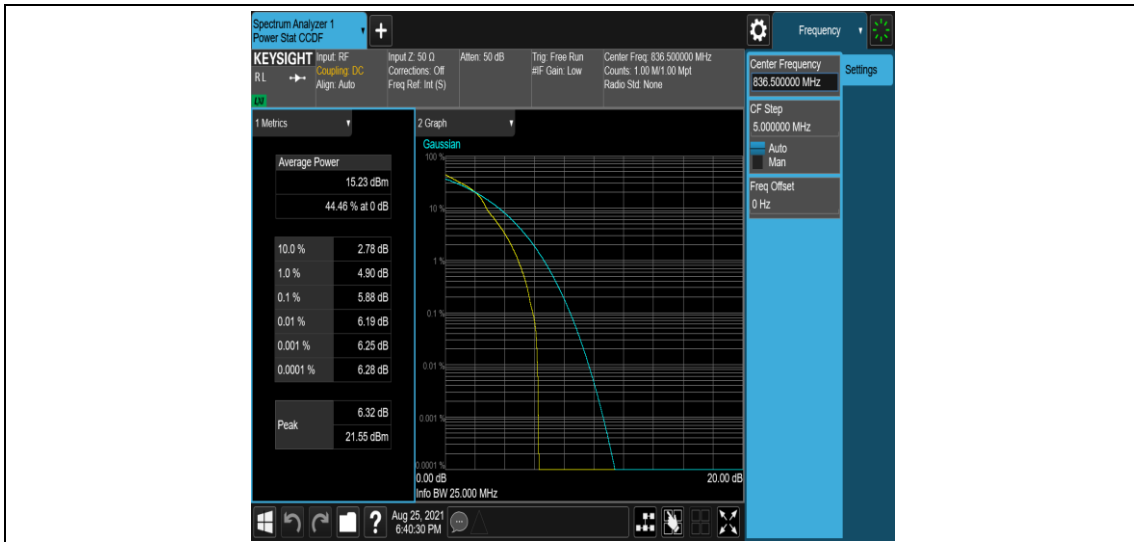

Band5-5MHz-QPSK-20625-25RB#0

Band5-5MHz-16QAM-20425-1RB#0

Band5-5MHz-16QAM-20425-25RB#0

Band5-5MHz-16QAM-20525-1RB#0

Band5-5MHz-16QAM-20525-25RB#0

Band5-5MHz-16QAM-20625-1RB#0

Band5-5MHz-16QAM-20625-25RB#0

Band5-10MHz-QPSK-20450-1RB#0