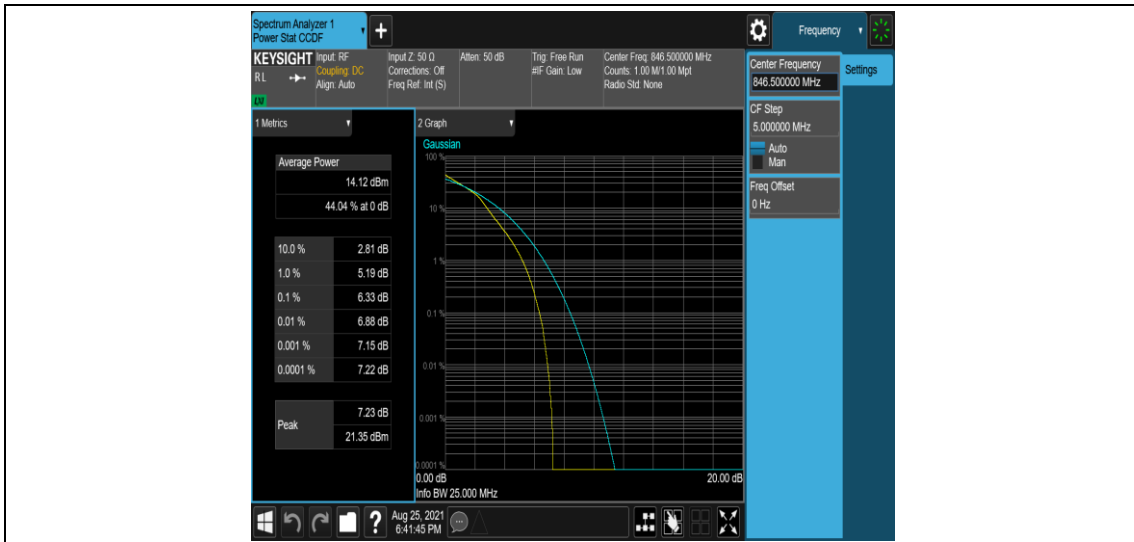

Band5-5MHz-QPSK-20625-25RB#0

Band5-5MHz-16QAM-20425-1RB#0

Band5-5MHz-16QAM-20425-25RB#0

Band5-5MHz-16QAM-20525-1RB#0

Band5-5MHz-16QAM-20525-25RB#0

Band5-5MHz-16QAM-20625-1RB#0

Band5-5MHz-16QAM-20625-25RB#0

Band5-10MHz-QPSK-20450-1RB#0