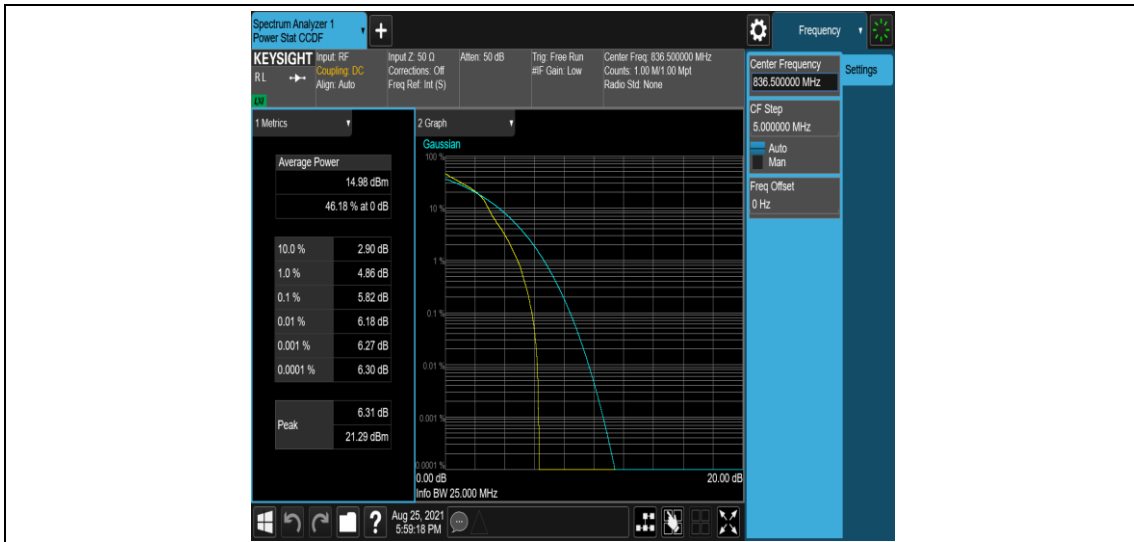

Test Graphs

Band5-1.4MHz-QPSK-20525-6RB#0

Band5-1.4MHz-QPSK-20643-1RB#0

Band5-1.4MHz-QPSK-20643-6RB#0

Band5-1.4MHz-16QAM-20407-1RB#0

Band5-1.4MHz-16QAM-20407-6RB#0

Band5-1.4MHz-16QAM-20525-1RB#0

Band5-1.4MHz-16QAM-20525-6RB#0