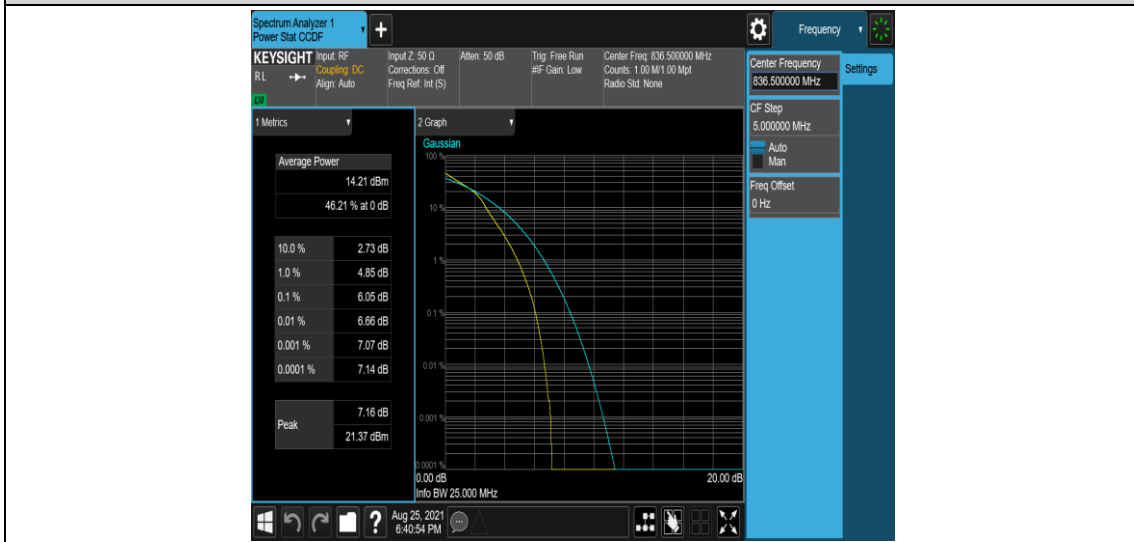

Band5-5MHz-QPSK-20625-25RB#0

Band5-5MHz-16QAM-20425-1RB#0

Band5-5MHz-16QAM-20425-25RB#0

Band5-5MHz-16QAM-20525-1RB#0

Band5-5MHz-16QAM-20525-25RB#0

Band5-5MHz-16QAM-20625-1RB#0

Band5-5MHz-16QAM-20625-25RB#0

Band5-10MHz-QPSK-20450-1RB#0