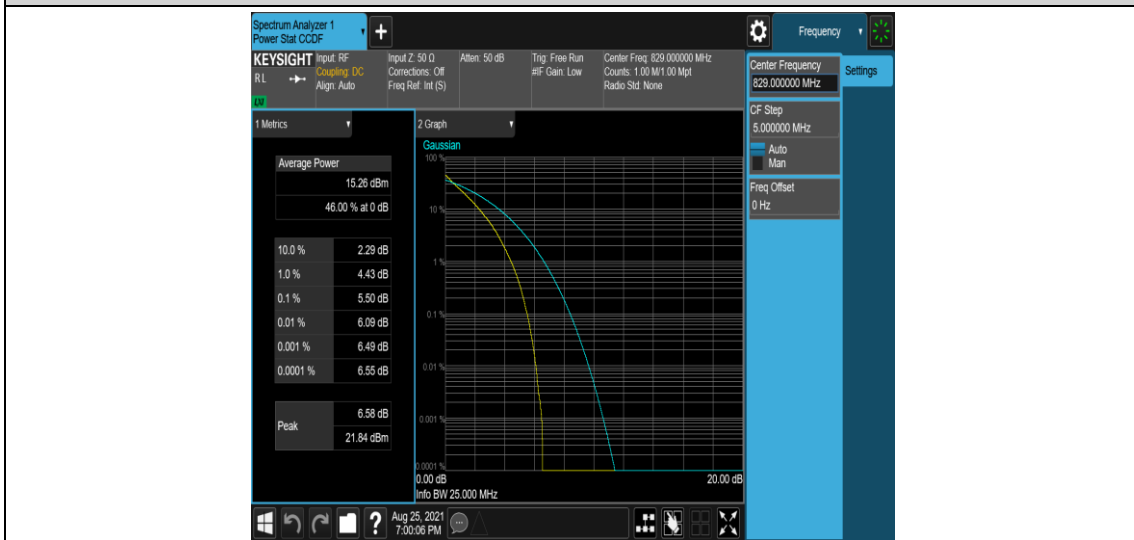

Band5-10MHz-QPSK-20450-50RB#0