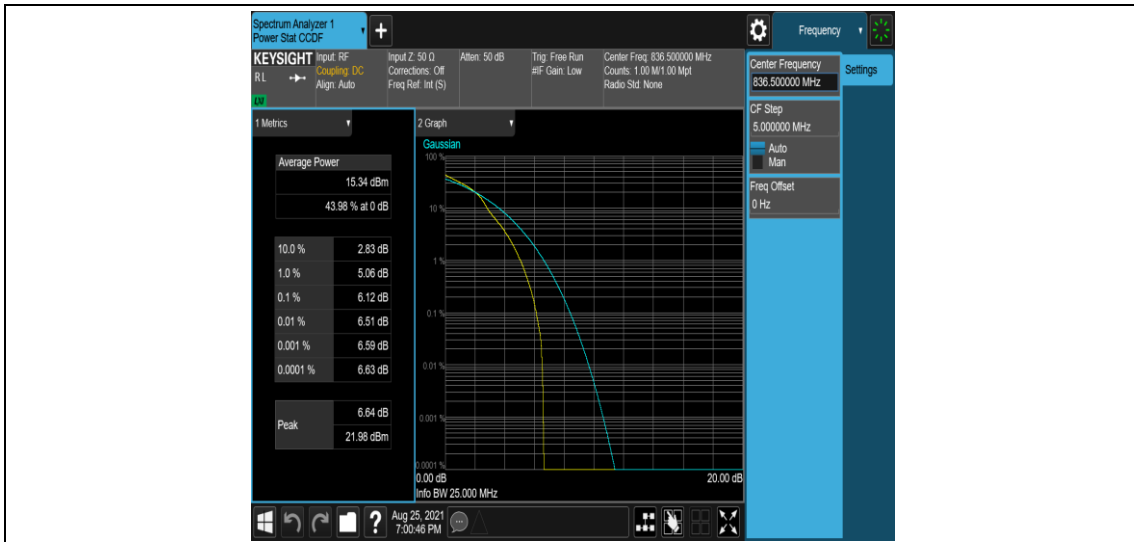

Band5-10MHz-QPSK-20450-50RB#0

Band5-10MHz-QPSK-20525-1RB#0

Band5-10MHz-QPSK-20525-50RB#0

Band5-10MHz-QPSK-20600-1RB#0

Band5-10MHz-QPSK-20600-50RB#0

Band5-10MHz-16QAM-20450-1RB#0

Band5-10MHz-16QAM-20450-50RB#0

Band5-10MHz-16QAM-20525-1RB#0

Band5-10MHz-16QAM-20525-50RB#0

Band5-10MHz-16QAM-20600-1RB#0

Band5-10MHz-16QAM-20600-50RB#0

Appendix C: 26dB Bandwidth and Occupied Bandwidth

Test Result

Band	Bandwidth	Modulation	Channel	RB Configuration	Occupied Bandwidth (MHz)	26dB Bandwidth (MHz)	Verdict
Band5	1.4MHz	QPSK	20407	6RB#0	1.0890	1.255	PASS
Band5	1.4MHz	QPSK	20525	6RB#0	1.0882	1.239	PASS
Band5	1.4MHz	QPSK	20643	6RB#0	1.0888	1.255	PASS
Band5	1.4MHz	16QAM	20407	6RB#0	1.0882	1.263	PASS
Band5	1.4MHz	16QAM	20525	6RB#0	1.0897	1.257	PASS
Band5	1.4MHz	16QAM	20643	6RB#0	1.0867	1.265	PASS
Band5	3MHz	QPSK	20415	15RB#0	2.6873	2.856	PASS
Band5	3MHz	QPSK	20525	15RB#0	2.6882	2.856	PASS
Band5	3MHz	QPSK	20635	15RB#0	2.6958	2.868	PASS
Band5	3MHz	16QAM	20415	15RB#0	2.6838	2.852	PASS
Band5	3MHz	16QAM	20525	15RB#0	2.6877	2.851	PASS
Band5	3MHz	16QAM	20635	15RB#0	2.6891	2.863	PASS
Band5	5MHz	QPSK	20425	25RB#0	4.4928	4.819	PASS
Band5	5MHz	QPSK	20525	25RB#0	4.4952	4.825	PASS
Band5	5MHz	QPSK	20625	25RB#0	4.5026	4.813	PASS
Band5	5MHz	16QAM	20425	25RB#0	4.5040	4.790	PASS
Band5	5MHz	16QAM	20525	25RB#0	4.5013	4.790	PASS
Band5	5MHz	16QAM	20625	25RB#0	4.4998	4.830	PASS
Band5	10MHz	QPSK	20450	50RB#0	8.9899	9.519	PASS
Band5	10MHz	QPSK	20525	50RB#0	8.9819	9.522	PASS
Band5	10MHz	QPSK	20600	50RB#0	8.9829	9.497	PASS
Band5	10MHz	16QAM	20450	50RB#0	8.9751	9.507	PASS
Band5	10MHz	16QAM	20525	50RB#0	8.9671	9.505	PASS
Band5	10MHz	16QAM	20600	50RB#0	8.9788	9.495	PASS