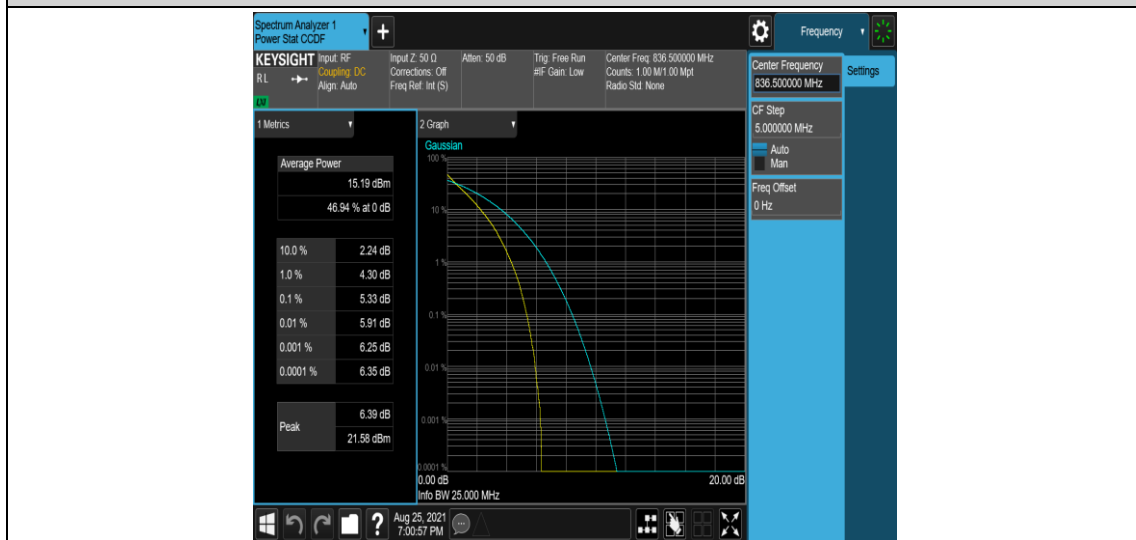

Band5-10MHz-QPSK-20525-50RB#0