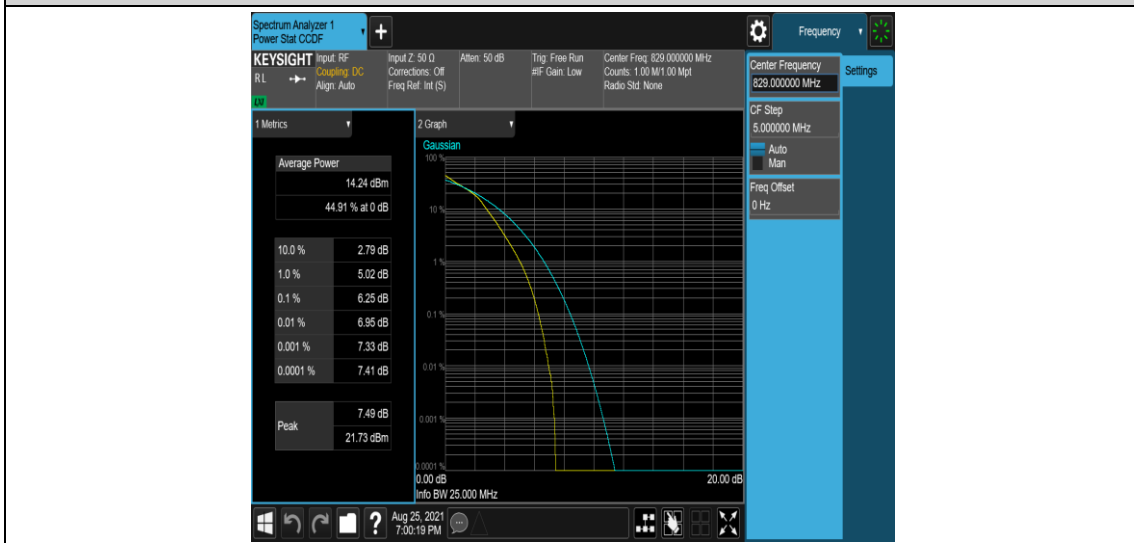

Band5-10MHz-QPSK-20450-50RB#0

Band5-10MHz-QPSK-20525-1RB#0

Band5-10MHz-QPSK-20525-50RB#0

Band5-10MHz-QPSK-20600-1RB#0

Band5-10MHz-QPSK-20600-50RB#0

Band5-10MHz-16QAM-20450-1RB#0

Band5-10MHz-16QAM-20450-50RB#0

Band5-10MHz-16QAM-20525-1RB#0

Band5-10MHz-16QAM-20525-50RB#0

Band5-10MHz-16QAM-20600-1RB#0

Band5-10MHz-16QAM-20600-50RB#0

Appendix C: 26dB Bandwidth and Occupied Bandwidth

Test Result

Band	Bandwidth	Modulation	Channel	RB Configuration	Occupied Bandwidth (MHz)	26dB Bandwidth (MHz)	Verdict
Band5	1.4MHz	QPSK	20407	6RB#0	1.0890	1.255	PASS
Band5	1.4MHz	QPSK	20525	6RB#0	1.0882	1.239	PASS
Band5	1.4MHz	QPSK	20643	6RB#0	1.0888	1.255	PASS
Band5	1.4MHz	16QAM	20407	6RB#0	1.0882	1.263	PASS
Band5	1.4MHz	16QAM	20525	6RB#0	1.0897	1.257	PASS
Band5	1.4MHz	16QAM	20643	6RB#0	1.0867	1.265	PASS
Band5	3MHz	QPSK	20415	15RB#0	2.6873	2.856	PASS
Band5	3MHz	QPSK	20525	15RB#0	2.6882	2.856	PASS
Band5	3MHz	QPSK	20635	15RB#0	2.6958	2.868	PASS
Band5	3MHz	16QAM	20415	15RB#0	2.6838	2.852	PASS
Band5	3MHz	16QAM	20525	15RB#0	2.6877	2.851	PASS
Band5	3MHz	16QAM	20635	15RB#0	2.6891	2.863	PASS
Band5	5MHz	QPSK	20425	25RB#0	4.4928	4.819	PASS
Band5	5MHz	QPSK	20525	25RB#0	4.4952	4.825	PASS
Band5	5MHz	QPSK	20625	25RB#0	4.5026	4.813	PASS
Band5	5MHz	16QAM	20425	25RB#0	4.5040	4.790	PASS
Band5	5MHz	16QAM	20525	25RB#0	4.5013	4.790	PASS
Band5	5MHz	16QAM	20625	25RB#0	4.4998	4.830	PASS
Band5	10MHz	QPSK	20450	50RB#0	8.9899	9.519	PASS
Band5	10MHz	QPSK	20525	50RB#0	8.9819	9.522	PASS
Band5	10MHz	QPSK	20600	50RB#0	8.9829	9.497	PASS
Band5	10MHz	16QAM	20450	50RB#0	8.9751	9.507	PASS
Band5	10MHz	16QAM	20525	50RB#0	8.9671	9.505	PASS
Band5	10MHz	16QAM	20600	50RB#0	8.9788	9.495	PASS