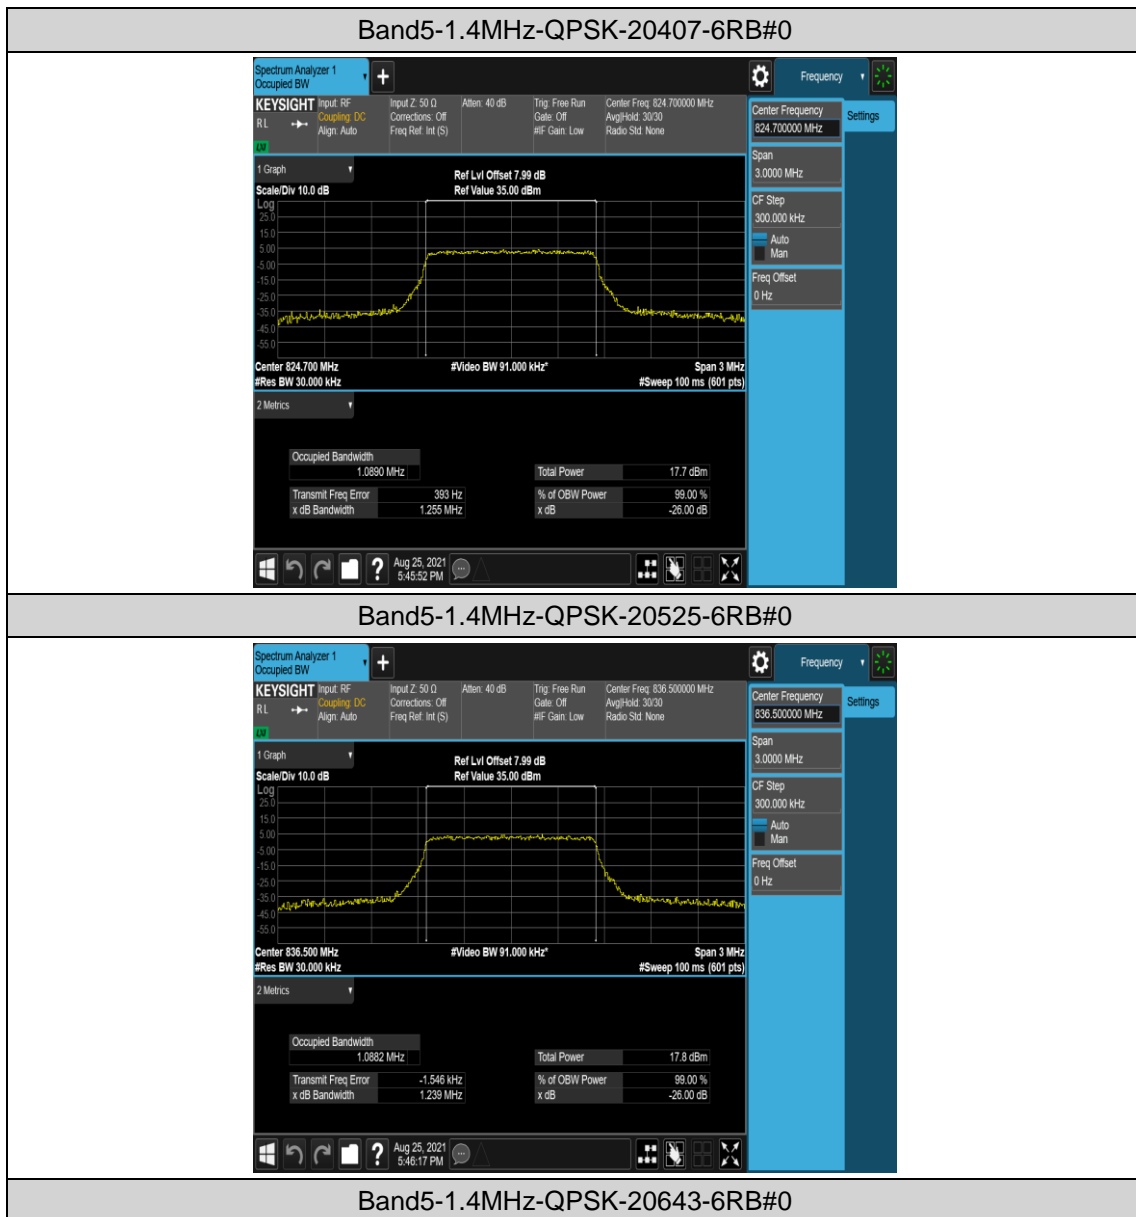

Band5-10MHz-16QAM-20525-1RB#0

Band5-10MHz-16QAM-20525-50RB#0

Band5-10MHz-16QAM-20600-1RB#0

Band5-10MHz-16QAM-20600-50RB#0

Appendix C: 26dB Bandwidth and Occupied Bandwidth

Test Result

Band	Bandwidth	Modulation	Channel	RB Configuration	Occupied Bandwidth (MHz)	26dB Bandwidth (MHz)	Verdict
Band5	1.4MHz	QPSK	20407	6RB#0	1.0890	1.255	PASS
Band5	1.4MHz	QPSK	20525	6RB#0	1.0882	1.239	PASS
Band5	1.4MHz	QPSK	20643	6RB#0	1.0888	1.255	PASS
Band5	1.4MHz	16QAM	20407	6RB#0	1.0882	1.263	PASS
Band5	1.4MHz	16QAM	20525	6RB#0	1.0897	1.257	PASS
Band5	1.4MHz	16QAM	20643	6RB#0	1.0867	1.265	PASS
Band5	3MHz	QPSK	20415	15RB#0	2.6873	2.856	PASS
Band5	3MHz	QPSK	20525	15RB#0	2.6882	2.856	PASS
Band5	3MHz	QPSK	20635	15RB#0	2.6958	2.868	PASS
Band5	3MHz	16QAM	20415	15RB#0	2.6838	2.852	PASS
Band5	3MHz	16QAM	20525	15RB#0	2.6877	2.851	PASS
Band5	3MHz	16QAM	20635	15RB#0	2.6891	2.863	PASS
Band5	5MHz	QPSK	20425	25RB#0	4.4928	4.819	PASS
Band5	5MHz	QPSK	20525	25RB#0	4.4952	4.825	PASS
Band5	5MHz	QPSK	20625	25RB#0	4.5026	4.813	PASS
Band5	5MHz	16QAM	20425	25RB#0	4.5040	4.790	PASS
Band5	5MHz	16QAM	20525	25RB#0	4.5013	4.790	PASS
Band5	5MHz	16QAM	20625	25RB#0	4.4998	4.830	PASS
Band5	10MHz	QPSK	20450	50RB#0	8.9899	9.519	PASS
Band5	10MHz	QPSK	20525	50RB#0	8.9819	9.522	PASS
Band5	10MHz	QPSK	20600	50RB#0	8.9829	9.497	PASS
Band5	10MHz	16QAM	20450	50RB#0	8.9751	9.507	PASS
Band5	10MHz	16QAM	20525	50RB#0	8.9671	9.505	PASS
Band5	10MHz	16QAM	20600	50RB#0	8.9788	9.495	PASS

Test Graphs

Band5-1.4MHz-16QAM-20407-6RB#0

Band5-1.4MHz-16QAM-20525-6RB#0

Band5-1.4MHz-16QAM-20643-6RB#0

Band5-3MHz-QPSK-20415-15RB#0

Band5-3MHz-QPSK-20525-15RB#0

Band5-3MHz-QPSK-20635-15RB#0

Band5-3MHz-16QAM-20415-15RB#0