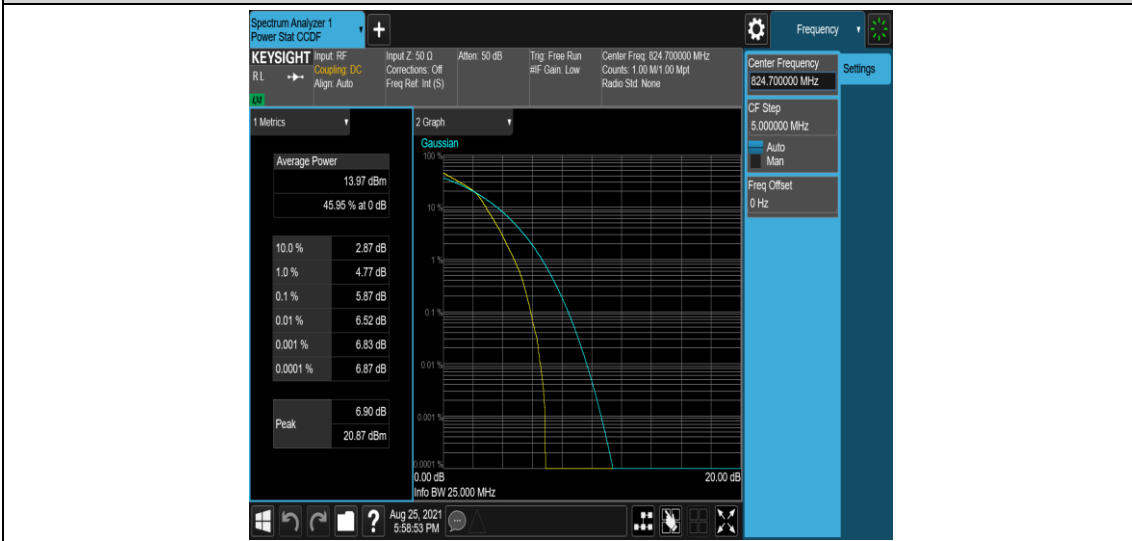

Test Graphs

Band5-1.4MHz-QPSK-20525-6RB#0

Band5-1.4MHz-QPSK-20643-1RB#0

Band5-1.4MHz-QPSK-20643-6RB#0

Band5-1.4MHz-16QAM-20407-1RB#0

Band5-1.4MHz-16QAM-20407-6RB#0

Band5-1.4MHz-16QAM-20525-1RB#0

Band5-1.4MHz-16QAM-20525-6RB#0