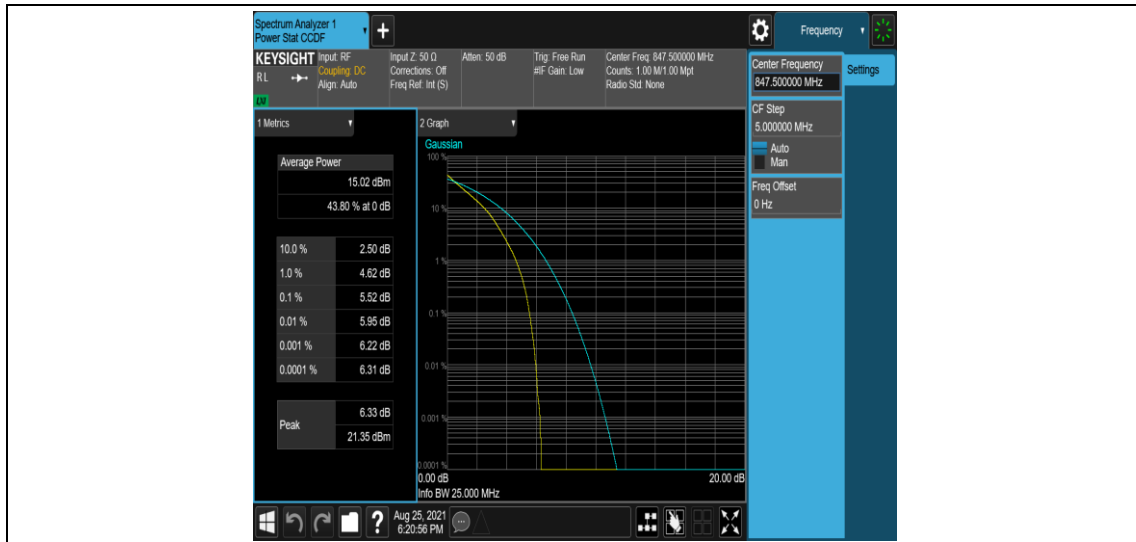

Band5-3MHz-QPSK-20635-15RB#0