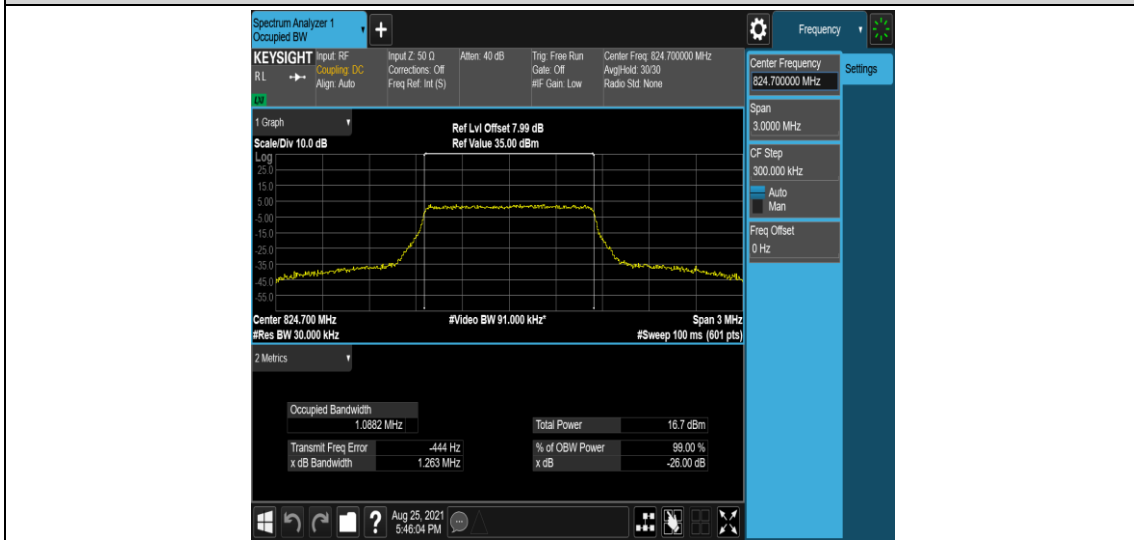

Band5-10MHz-16QAM-20525-1RB#0

Band5-10MHz-16QAM-20525-50RB#0

Band5-10MHz-16QAM-20600-1RB#0

Band5-10MHz-16QAM-20600-50RB#0

Appendix C: 26dB Bandwidth and Occupied Bandwidth

Test Result

Band	Bandwidth	Modulation	Channel	RB Configuration	Occupied Bandwidth (MHz)	26dB Bandwidth (MHz)	Verdict
Band5	1.4MHz	QPSK	20407	6RB#0	1.0890	1.255	PASS
Band5	1.4MHz	QPSK	20525	6RB#0	1.0882	1.239	PASS
Band5	1.4MHz	QPSK	20643	6RB#0	1.0888	1.255	PASS
Band5	1.4MHz	16QAM	20407	6RB#0	1.0882	1.263	PASS
Band5	1.4MHz	16QAM	20525	6RB#0	1.0897	1.257	PASS
Band5	1.4MHz	16QAM	20643	6RB#0	1.0867	1.265	PASS
Band5	3MHz	QPSK	20415	15RB#0	2.6873	2.856	PASS
Band5	3MHz	QPSK	20525	15RB#0	2.6882	2.856	PASS
Band5	3MHz	QPSK	20635	15RB#0	2.6958	2.868	PASS
Band5	3MHz	16QAM	20415	15RB#0	2.6838	2.852	PASS
Band5	3MHz	16QAM	20525	15RB#0	2.6877	2.851	PASS
Band5	3MHz	16QAM	20635	15RB#0	2.6891	2.863	PASS
Band5	5MHz	QPSK	20425	25RB#0	4.4928	4.819	PASS
Band5	5MHz	QPSK	20525	25RB#0	4.4952	4.825	PASS
Band5	5MHz	QPSK	20625	25RB#0	4.5026	4.813	PASS
Band5	5MHz	16QAM	20425	25RB#0	4.5040	4.790	PASS
Band5	5MHz	16QAM	20525	25RB#0	4.5013	4.790	PASS
Band5	5MHz	16QAM	20625	25RB#0	4.4998	4.830	PASS
Band5	10MHz	QPSK	20450	50RB#0	8.9899	9.519	PASS
Band5	10MHz	QPSK	20525	50RB#0	8.9819	9.522	PASS
Band5	10MHz	QPSK	20600	50RB#0	8.9829	9.497	PASS
Band5	10MHz	16QAM	20450	50RB#0	8.9751	9.507	PASS
Band5	10MHz	16QAM	20525	50RB#0	8.9671	9.505	PASS
Band5	10MHz	16QAM	20600	50RB#0	8.9788	9.495	PASS

Test Graphs

Band5-1.4MHz-16QAM-20407-6RB#0

Band5-1.4MHz-16QAM-20525-6RB#0

Band5-1.4MHz-16QAM-20643-6RB#0

Band5-3MHz-QPSK-20415-15RB#0

Band5-3MHz-QPSK-20525-15RB#0

Band5-3MHz-QPSK-20635-15RB#0

Band5-3MHz-16QAM-20415-15RB#0