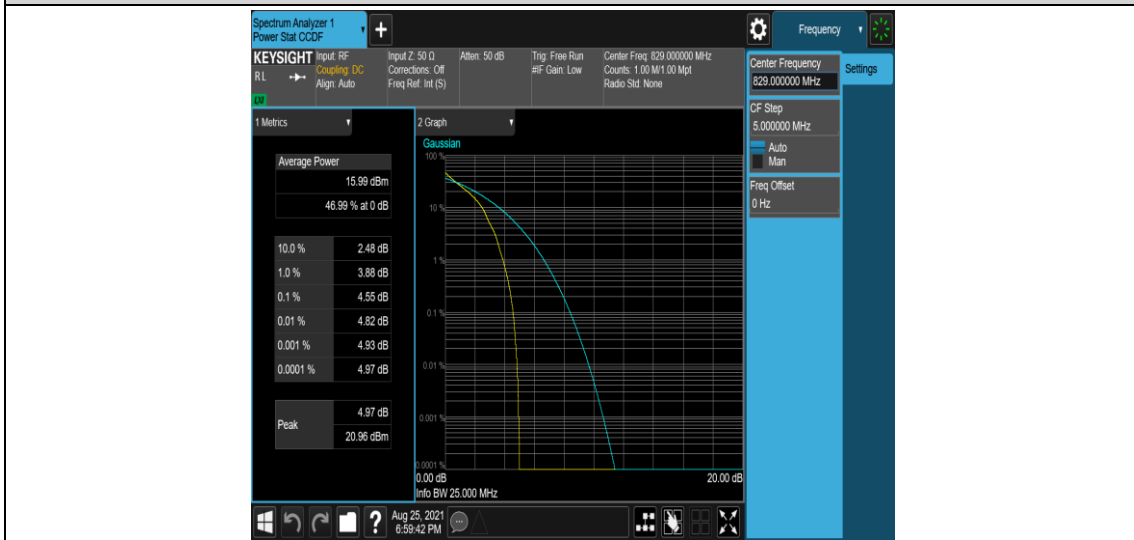

Band5-5MHz-QPSK-20625-25RB#0

Band5-5MHz-16QAM-20425-1RB#0

Band5-5MHz-16QAM-20425-25RB#0

Band5-5MHz-16QAM-20525-1RB#0

Band5-5MHz-16QAM-20525-25RB#0

Band5-5MHz-16QAM-20625-1RB#0

Band5-5MHz-16QAM-20625-25RB#0

Band5-10MHz-QPSK-20450-1RB#0