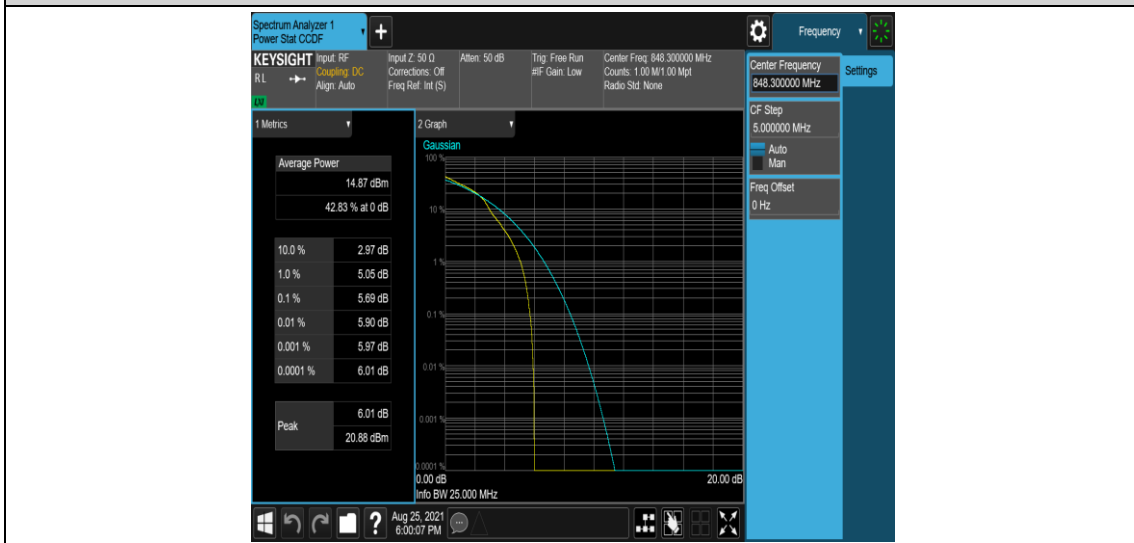

Band5-1.4MHz-16QAM-20643-1RB#0