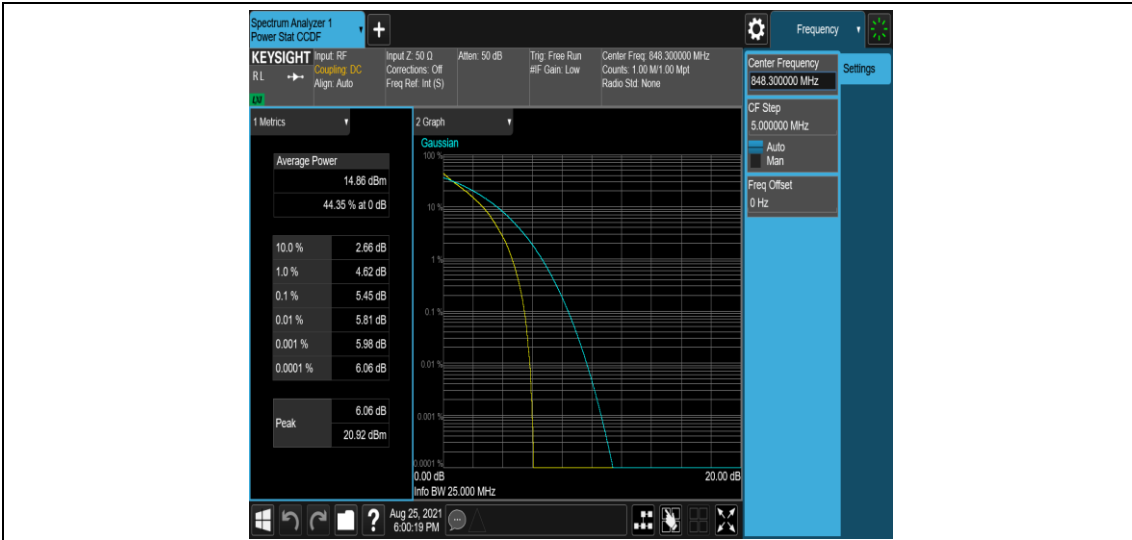

Test Graphs

Band5-1.4MHz-QPSK-20525-6RB#0

Band5-1.4MHz-QPSK-20643-1RB#0

Band5-1.4MHz-QPSK-20643-6RB#0

Band5-1.4MHz-16QAM-20407-1RB#0

Band5-1.4MHz-16QAM-20407-6RB#0

Band5-1.4MHz-16QAM-20525-1RB#0

Band5-1.4MHz-16QAM-20525-6RB#0