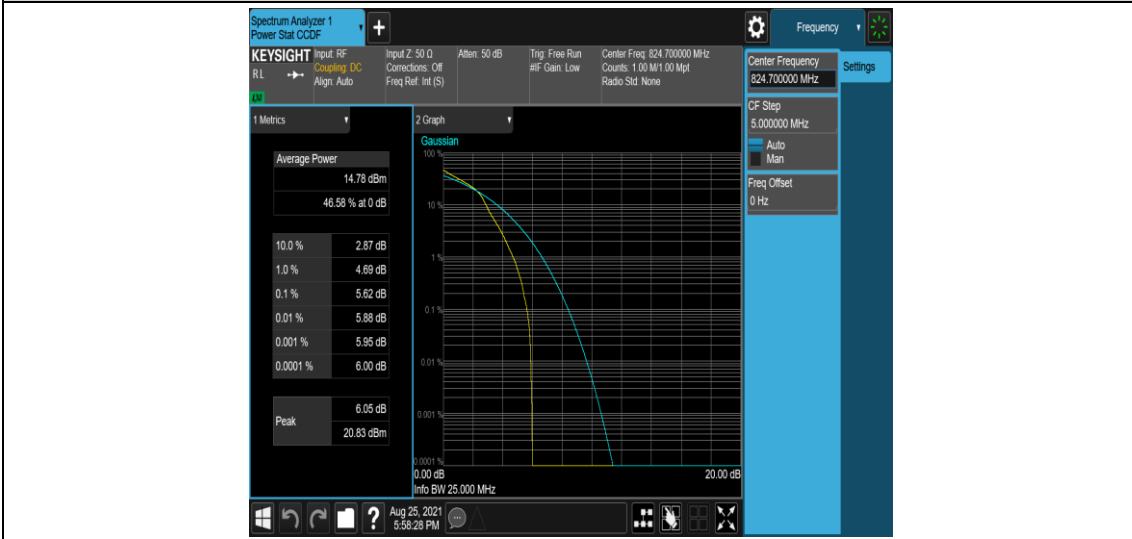

Test Graphs

Band5-1.4MHz-QPSK-20525-6RB#0

Band5-1.4MHz-QPSK-20643-1RB#0

Band5-1.4MHz-QPSK-20643-6RB#0

Band5-1.4MHz-16QAM-20407-1RB#0

Band5-1.4MHz-16QAM-20407-6RB#0

Band5-1.4MHz-16QAM-20525-1RB#0

Band5-1.4MHz-16QAM-20525-6RB#0