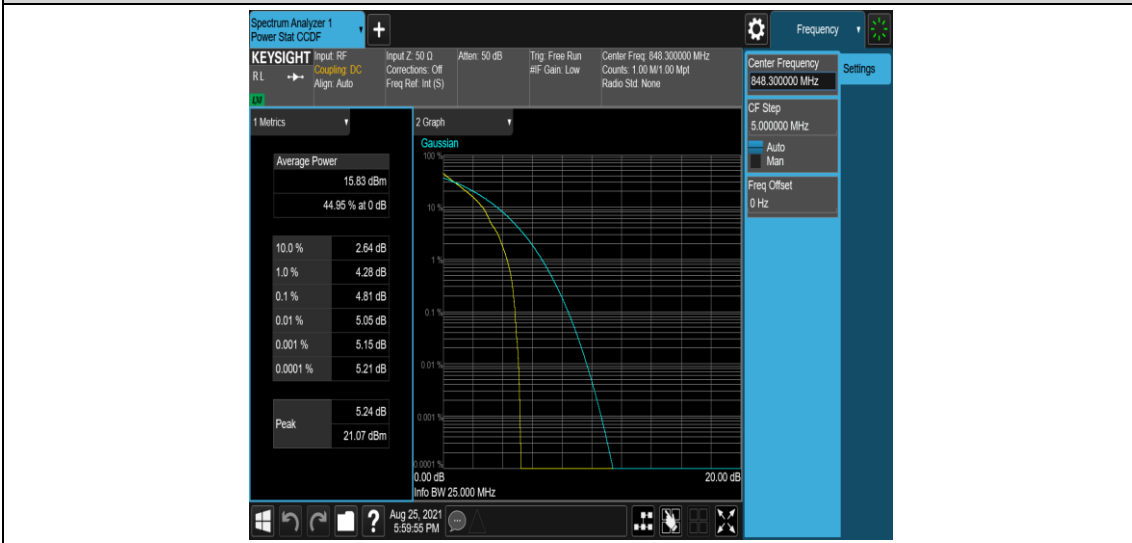

Test Graphs

Band5-1.4MHz-QPSK-20525-6RB#0

Band5-1.4MHz-QPSK-20643-1RB#0

Band5-1.4MHz-QPSK-20643-6RB#0

Band5-1.4MHz-16QAM-20407-1RB#0

Band5-1.4MHz-16QAM-20407-6RB#0

Band5-1.4MHz-16QAM-20525-1RB#0

Band5-1.4MHz-16QAM-20525-6RB#0