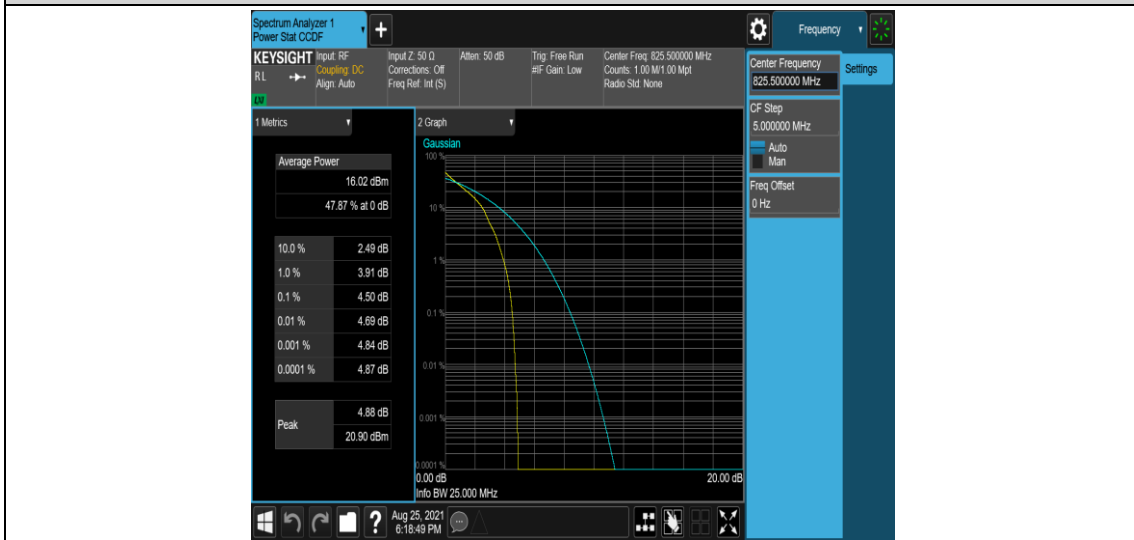

Band5-3MHz-QPSK-20415-1RB#0