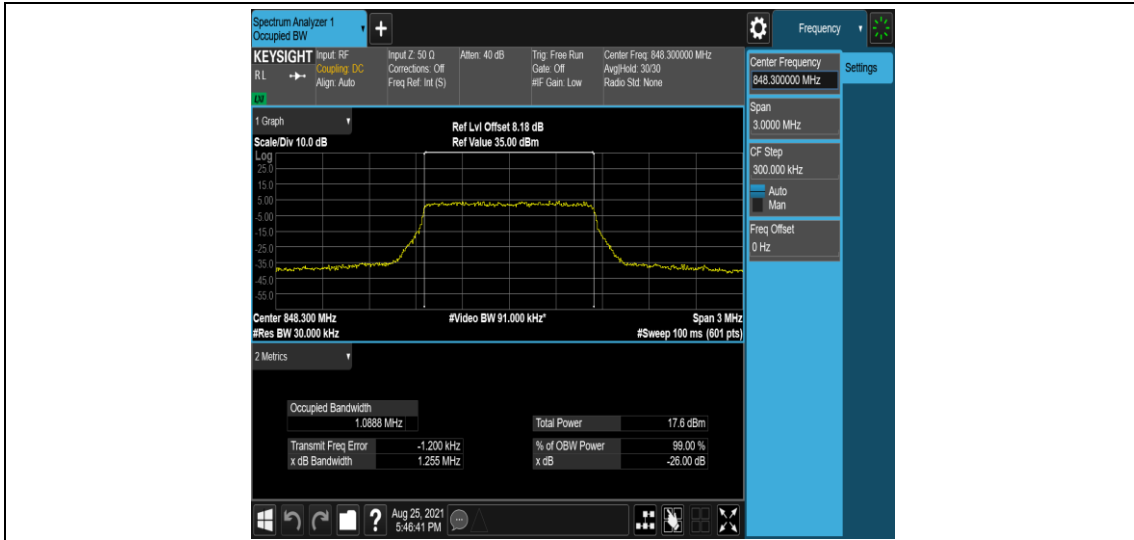

Band5-10MHz-16QAM-20525-1RB#0

Band5-10MHz-16QAM-20525-50RB#0

Band5-10MHz-16QAM-20600-1RB#0

Band5-10MHz-16QAM-20600-50RB#0

Appendix C: 26dB Bandwidth and Occupied Bandwidth

Test Result

Band	Bandwidth	Modulation	Channel	RB Configuration	Occupied Bandwidth (MHz)	26dB Bandwidth (MHz)	Verdict
Band5	1.4MHz	QPSK	20407	6RB#0	1.0890	1.255	PASS
Band5	1.4MHz	QPSK	20525	6RB#0	1.0882	1.239	PASS
Band5	1.4MHz	QPSK	20643	6RB#0	1.0888	1.255	PASS
Band5	1.4MHz	16QAM	20407	6RB#0	1.0882	1.263	PASS
Band5	1.4MHz	16QAM	20525	6RB#0	1.0897	1.257	PASS
Band5	1.4MHz	16QAM	20643	6RB#0	1.0867	1.265	PASS
Band5	3MHz	QPSK	20415	15RB#0	2.6873	2.856	PASS
Band5	3MHz	QPSK	20525	15RB#0	2.6882	2.856	PASS
Band5	3MHz	QPSK	20635	15RB#0	2.6958	2.868	PASS
Band5	3MHz	16QAM	20415	15RB#0	2.6838	2.852	PASS
Band5	3MHz	16QAM	20525	15RB#0	2.6877	2.851	PASS
Band5	3MHz	16QAM	20635	15RB#0	2.6891	2.863	PASS
Band5	5MHz	QPSK	20425	25RB#0	4.4928	4.819	PASS
Band5	5MHz	QPSK	20525	25RB#0	4.4952	4.825	PASS
Band5	5MHz	QPSK	20625	25RB#0	4.5026	4.813	PASS
Band5	5MHz	16QAM	20425	25RB#0	4.5040	4.790	PASS
Band5	5MHz	16QAM	20525	25RB#0	4.5013	4.790	PASS
Band5	5MHz	16QAM	20625	25RB#0	4.4998	4.830	PASS
Band5	10MHz	QPSK	20450	50RB#0	8.9899	9.519	PASS
Band5	10MHz	QPSK	20525	50RB#0	8.9819	9.522	PASS
Band5	10MHz	QPSK	20600	50RB#0	8.9829	9.497	PASS
Band5	10MHz	16QAM	20450	50RB#0	8.9751	9.507	PASS
Band5	10MHz	16QAM	20525	50RB#0	8.9671	9.505	PASS
Band5	10MHz	16QAM	20600	50RB#0	8.9788	9.495	PASS

Test Graphs

Band5-1.4MHz-16QAM-20407-6RB#0

Band5-1.4MHz-16QAM-20525-6RB#0

Band5-1.4MHz-16QAM-20643-6RB#0

Band5-3MHz-QPSK-20415-15RB#0

Band5-3MHz-QPSK-20525-15RB#0

Band5-3MHz-QPSK-20635-15RB#0

Band5-3MHz-16QAM-20415-15RB#0