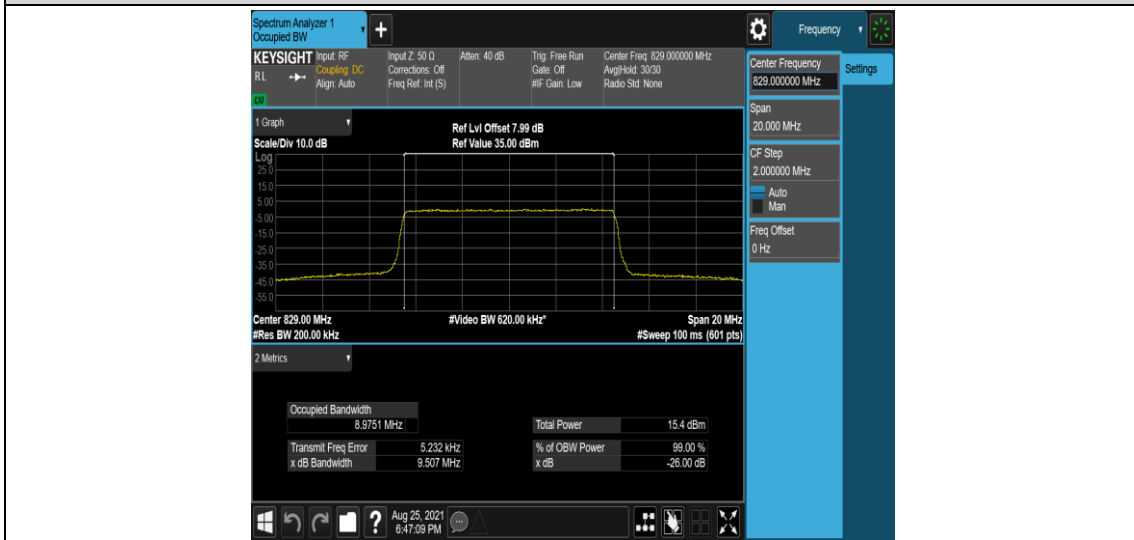

Band5-5MHz-QPSK-20425-25RB#0

Band5-5MHz-QPSK-20525-25RB#0

Band5-5MHz-QPSK-20625-25RB#0

Band5-5MHz-16QAM-20425-25RB#0

Band5-5MHz-16QAM-20525-25RB#0

Band5-5MHz-16QAM-20625-25RB#0

Band5-10MHz-QPSK-20450-50RB#0

Band5-10MHz-QPSK-20525-50RB#0

Band5-10MHz-QPSK-20600-50RB#0

Band5-10MHz-16QAM-20450-50RB#0

Band5-10MHz-16QAM-20525-50RB#0

Band5-10MHz-16QAM-20600-50RB#0

Appendix D: Band Edge

Test Result

Band	Bandwidth	Modulation	Channel	RB Configuration	Result(dBm)	Verdict
Band5	1.4MHz	QPSK	20407	1RB#0	-24.57	PASS
Band5	1.4MHz	QPSK	20407	1RB#5	-41.06	PASS
Band5	1.4MHz	QPSK	20407	6RB#0	-30.67	PASS
Band5	1.4MHz	QPSK	20643	1RB#0	-40.59	PASS
Band5	1.4MHz	QPSK	20643	1RB#5	-24.89	PASS
Band5	1.4MHz	QPSK	20643	6RB#0	-31.47	PASS
Band5	1.4MHz	16QAM	20407	1RB#0	-26.13	PASS
Band5	1.4MHz	16QAM	20407	1RB#5	-41.04	PASS
Band5	1.4MHz	16QAM	20407	6RB#0	-30.82	PASS
Band5	1.4MHz	16QAM	20643	1RB#0	-41.93	PASS
Band5	1.4MHz	16QAM	20643	1RB#5	-23.03	PASS
Band5	1.4MHz	16QAM	20643	6RB#0	-32.60	PASS
Band5	3MHz	QPSK	20415	1RB#0	-22.12	PASS
Band5	3MHz	QPSK	20415	1RB#14	-51.27	PASS
Band5	3MHz	QPSK	20415	15RB#0	-33.88	PASS
Band5	3MHz	QPSK	20635	1RB#0	-51.40	PASS
Band5	3MHz	QPSK	20635	1RB#14	-23.52	PASS
Band5	3MHz	QPSK	20635	15RB#0	-33.13	PASS
Band5	3MHz	16QAM	20415	1RB#0	-22.64	PASS
Band5	3MHz	16QAM	20415	1RB#14	-51.66	PASS
Band5	3MHz	16QAM	20415	15RB#0	-35.26	PASS
Band5	3MHz	16QAM	20635	1RB#0	-51.57	PASS
Band5	3MHz	16QAM	20635	1RB#14	-23.11	PASS
Band5	3MHz	16QAM	20635	15RB#0	-36.02	PASS
Band5	5MHz	QPSK	20425	1RB#0	-20.32	PASS
Band5	5MHz	QPSK	20425	1RB#24	-48.17	PASS
Band5	5MHz	QPSK	20425	25RB#0	-29.99	PASS
Band5	5MHz	QPSK	20625	1RB#0	-49.79	PASS
Band5	5MHz	QPSK	20625	1RB#24	-20.61	PASS
Band5	5MHz	QPSK	20625	25RB#0	-32.11	PASS
Band5	5MHz	16QAM	20425	1RB#0	-19.33	PASS
Band5	5MHz	16QAM	20425	1RB#24	-47.99	PASS
Band5	5MHz	16QAM	20425	25RB#0	-33.18	PASS
Band5	5MHz	16QAM	20625	1RB#0	-43.76	PASS
Band5	5MHz	16QAM	20625	1RB#24	-21.23	PASS