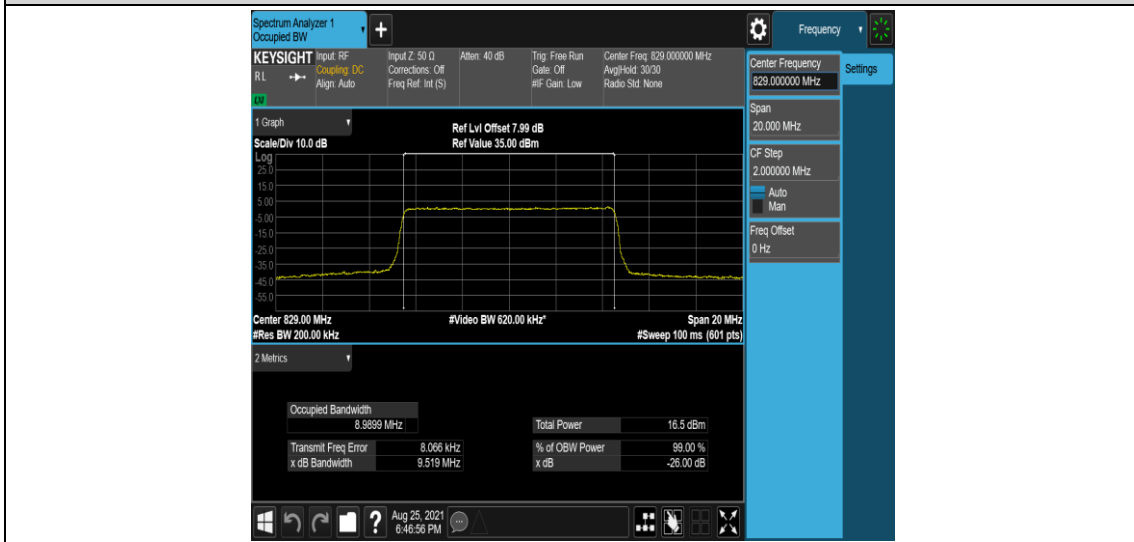

Band5-5MHz-QPSK-20425-25RB#0

Band5-5MHz-QPSK-20525-25RB#0

Band5-5MHz-QPSK-20625-25RB#0

Band5-5MHz-16QAM-20425-25RB#0

Band5-5MHz-16QAM-20525-25RB#0

Band5-5MHz-16QAM-20625-25RB#0

Band5-10MHz-QPSK-20450-50RB#0

Band5-10MHz-QPSK-20525-50RB#0

Band5-10MHz-QPSK-20600-50RB#0

Band5-10MHz-16QAM-20450-50RB#0

Band5-10MHz-16QAM-20525-50RB#0

Band5-10MHz-16QAM-20600-50RB#0

Appendix D: Band Edge

Test Result

Band	Bandwidth	Modulation	Channel	RB Configuration	Result(dBm)	Verdict
Band5	1.4MHz	QPSK	20407	1RB#0	-24.57	PASS
Band5	1.4MHz	QPSK	20407	1RB#5	-41.06	PASS
Band5	1.4MHz	QPSK	20407	6RB#0	-30.67	PASS
Band5	1.4MHz	QPSK	20643	1RB#0	-40.59	PASS
Band5	1.4MHz	QPSK	20643	1RB#5	-24.89	PASS
Band5	1.4MHz	QPSK	20643	6RB#0	-31.47	PASS
Band5	1.4MHz	16QAM	20407	1RB#0	-26.13	PASS
Band5	1.4MHz	16QAM	20407	1RB#5	-41.04	PASS
Band5	1.4MHz	16QAM	20407	6RB#0	-30.82	PASS
Band5	1.4MHz	16QAM	20643	1RB#0	-41.93	PASS
Band5	1.4MHz	16QAM	20643	1RB#5	-23.03	PASS
Band5	1.4MHz	16QAM	20643	6RB#0	-32.60	PASS
Band5	3MHz	QPSK	20415	1RB#0	-22.12	PASS
Band5	3MHz	QPSK	20415	1RB#14	-51.27	PASS
Band5	3MHz	QPSK	20415	15RB#0	-33.88	PASS
Band5	3MHz	QPSK	20635	1RB#0	-51.40	PASS
Band5	3MHz	QPSK	20635	1RB#14	-23.52	PASS
Band5	3MHz	QPSK	20635	15RB#0	-33.13	PASS
Band5	3MHz	16QAM	20415	1RB#0	-22.64	PASS
Band5	3MHz	16QAM	20415	1RB#14	-51.66	PASS
Band5	3MHz	16QAM	20415	15RB#0	-35.26	PASS
Band5	3MHz	16QAM	20635	1RB#0	-51.57	PASS
Band5	3MHz	16QAM	20635	1RB#14	-23.11	PASS
Band5	3MHz	16QAM	20635	15RB#0	-36.02	PASS
Band5	5MHz	QPSK	20425	1RB#0	-20.32	PASS
Band5	5MHz	QPSK	20425	1RB#24	-48.17	PASS
Band5	5MHz	QPSK	20425	25RB#0	-29.99	PASS
Band5	5MHz	QPSK	20625	1RB#0	-49.79	PASS
Band5	5MHz	QPSK	20625	1RB#24	-20.61	PASS
Band5	5MHz	QPSK	20625	25RB#0	-32.11	PASS
Band5	5MHz	16QAM	20425	1RB#0	-19.33	PASS
Band5	5MHz	16QAM	20425	1RB#24	-47.99	PASS
Band5	5MHz	16QAM	20425	25RB#0	-33.18	PASS
Band5	5MHz	16QAM	20625	1RB#0	-43.76	PASS
Band5	5MHz	16QAM	20625	1RB#24	-21.23	PASS