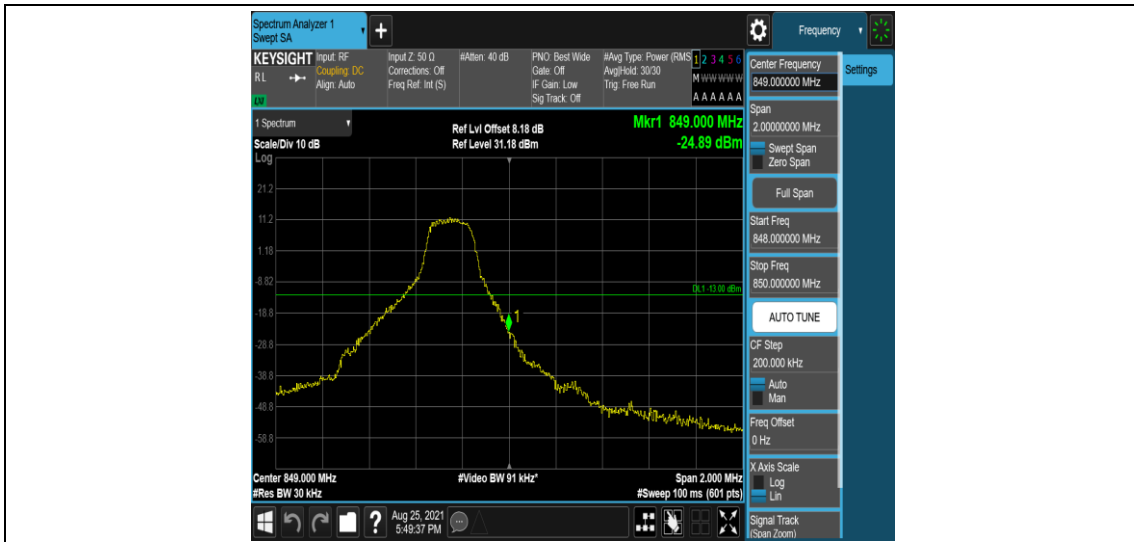

Test Graphs

Band5-1.4MHz-QPSK-20407-6RB#0

Band5-1.4MHz-QPSK-20643-1RB#0

Band5-1.4MHz-QPSK-20643-1RB#5

Band5-1.4MHz-QPSK-20643-6RB#0

Band5-1.4MHz-16QAM-20407-1RB#0

Band5-1.4MHz-16QAM-20407-1RB#5

Band5-1.4MHz-16QAM-20407-6RB#0