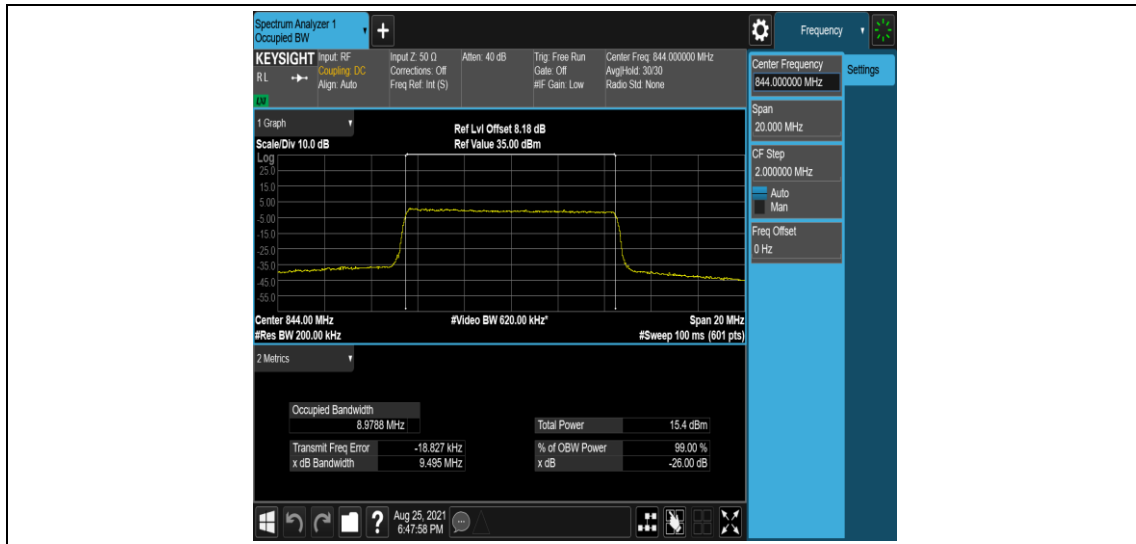

Band5-10MHz-QPSK-20525-50RB#0

Band5-10MHz-QPSK-20600-50RB#0

Band5-10MHz-16QAM-20450-50RB#0

Band5-10MHz-16QAM-20525-50RB#0

Band5-10MHz-16QAM-20600-50RB#0

Appendix D: Band Edge

Test Result

Band	Bandwidth	Modulation	Channel	RB Configuration	Result(dBm)	Verdict
Band5	1.4MHz	QPSK	20407	1RB#0	-24.57	PASS
Band5	1.4MHz	QPSK	20407	1RB#5	-41.06	PASS
Band5	1.4MHz	QPSK	20407	6RB#0	-30.67	PASS
Band5	1.4MHz	QPSK	20643	1RB#0	-40.59	PASS
Band5	1.4MHz	QPSK	20643	1RB#5	-24.89	PASS
Band5	1.4MHz	QPSK	20643	6RB#0	-31.47	PASS
Band5	1.4MHz	16QAM	20407	1RB#0	-26.13	PASS
Band5	1.4MHz	16QAM	20407	1RB#5	-41.04	PASS
Band5	1.4MHz	16QAM	20407	6RB#0	-30.82	PASS
Band5	1.4MHz	16QAM	20643	1RB#0	-41.93	PASS
Band5	1.4MHz	16QAM	20643	1RB#5	-23.03	PASS
Band5	1.4MHz	16QAM	20643	6RB#0	-32.60	PASS
Band5	3MHz	QPSK	20415	1RB#0	-22.12	PASS
Band5	3MHz	QPSK	20415	1RB#14	-51.27	PASS
Band5	3MHz	QPSK	20415	15RB#0	-33.88	PASS
Band5	3MHz	QPSK	20635	1RB#0	-51.40	PASS
Band5	3MHz	QPSK	20635	1RB#14	-23.52	PASS
Band5	3MHz	QPSK	20635	15RB#0	-33.13	PASS
Band5	3MHz	16QAM	20415	1RB#0	-22.64	PASS
Band5	3MHz	16QAM	20415	1RB#14	-51.66	PASS
Band5	3MHz	16QAM	20415	15RB#0	-35.26	PASS
Band5	3MHz	16QAM	20635	1RB#0	-51.57	PASS
Band5	3MHz	16QAM	20635	1RB#14	-23.11	PASS
Band5	3MHz	16QAM	20635	15RB#0	-36.02	PASS
Band5	5MHz	QPSK	20425	1RB#0	-20.32	PASS
Band5	5MHz	QPSK	20425	1RB#24	-48.17	PASS
Band5	5MHz	QPSK	20425	25RB#0	-29.99	PASS
Band5	5MHz	QPSK	20625	1RB#0	-49.79	PASS
Band5	5MHz	QPSK	20625	1RB#24	-20.61	PASS
Band5	5MHz	QPSK	20625	25RB#0	-32.11	PASS
Band5	5MHz	16QAM	20425	1RB#0	-19.33	PASS
Band5	5MHz	16QAM	20425	1RB#24	-47.99	PASS
Band5	5MHz	16QAM	20425	25RB#0	-33.18	PASS
Band5	5MHz	16QAM	20625	1RB#0	-43.76	PASS
Band5	5MHz	16QAM	20625	1RB#24	-21.23	PASS