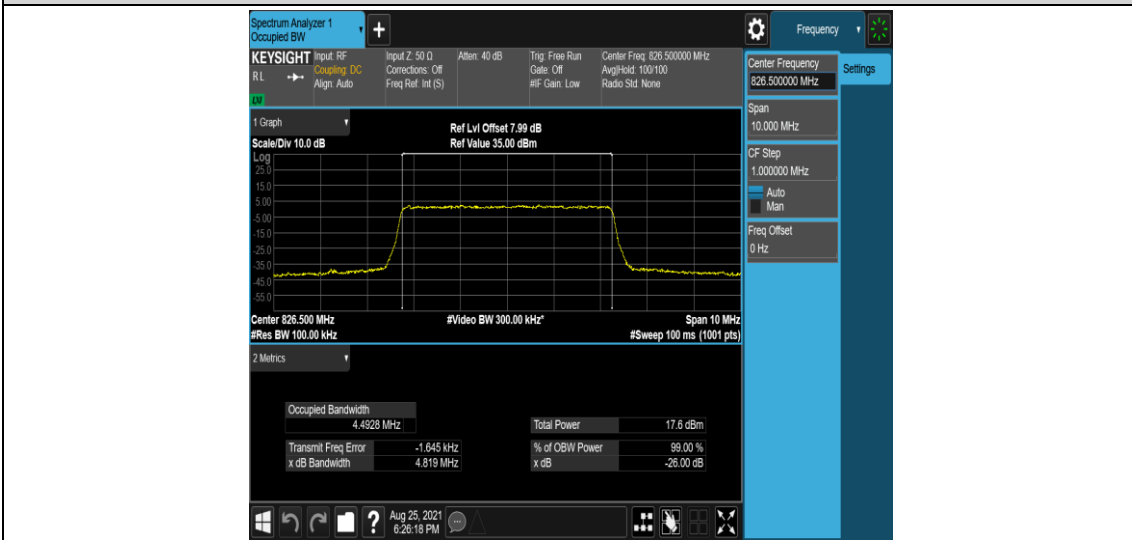

Band5-5MHz-QPSK-20425-25RB#0

Band5-5MHz-QPSK-20525-25RB#0

Band5-5MHz-QPSK-20625-25RB#0

Band5-5MHz-16QAM-20425-25RB#0

Band5-5MHz-16QAM-20525-25RB#0

Band5-5MHz-16QAM-20625-25RB#0

Band5-10MHz-QPSK-20450-50RB#0

Band5-10MHz-QPSK-20525-50RB#0

Band5-10MHz-QPSK-20600-50RB#0

Band5-10MHz-16QAM-20450-50RB#0

Band5-10MHz-16QAM-20525-50RB#0

Band5-10MHz-16QAM-20600-50RB#0

Appendix D: Band Edge

Test Result

Band	Bandwidth	Modulation	Channel	RB Configuration	Result(dBm)	Verdict
Band5	1.4MHz	QPSK	20407	1RB#0	-24.57	PASS
Band5	1.4MHz	QPSK	20407	1RB#5	-41.06	PASS
Band5	1.4MHz	QPSK	20407	6RB#0	-30.67	PASS
Band5	1.4MHz	QPSK	20643	1RB#0	-40.59	PASS
Band5	1.4MHz	QPSK	20643	1RB#5	-24.89	PASS
Band5	1.4MHz	QPSK	20643	6RB#0	-31.47	PASS
Band5	1.4MHz	16QAM	20407	1RB#0	-26.13	PASS
Band5	1.4MHz	16QAM	20407	1RB#5	-41.04	PASS
Band5	1.4MHz	16QAM	20407	6RB#0	-30.82	PASS
Band5	1.4MHz	16QAM	20643	1RB#0	-41.93	PASS
Band5	1.4MHz	16QAM	20643	1RB#5	-23.03	PASS
Band5	1.4MHz	16QAM	20643	6RB#0	-32.60	PASS
Band5	3MHz	QPSK	20415	1RB#0	-22.12	PASS
Band5	3MHz	QPSK	20415	1RB#14	-51.27	PASS
Band5	3MHz	QPSK	20415	15RB#0	-33.88	PASS
Band5	3MHz	QPSK	20635	1RB#0	-51.40	PASS
Band5	3MHz	QPSK	20635	1RB#14	-23.52	PASS
Band5	3MHz	QPSK	20635	15RB#0	-33.13	PASS
Band5	3MHz	16QAM	20415	1RB#0	-22.64	PASS
Band5	3MHz	16QAM	20415	1RB#14	-51.66	PASS
Band5	3MHz	16QAM	20415	15RB#0	-35.26	PASS
Band5	3MHz	16QAM	20635	1RB#0	-51.57	PASS
Band5	3MHz	16QAM	20635	1RB#14	-23.11	PASS
Band5	3MHz	16QAM	20635	15RB#0	-36.02	PASS
Band5	5MHz	QPSK	20425	1RB#0	-20.32	PASS
Band5	5MHz	QPSK	20425	1RB#24	-48.17	PASS
Band5	5MHz	QPSK	20425	25RB#0	-29.99	PASS
Band5	5MHz	QPSK	20625	1RB#0	-49.79	PASS
Band5	5MHz	QPSK	20625	1RB#24	-20.61	PASS
Band5	5MHz	QPSK	20625	25RB#0	-32.11	PASS
Band5	5MHz	16QAM	20425	1RB#0	-19.33	PASS
Band5	5MHz	16QAM	20425	1RB#24	-47.99	PASS
Band5	5MHz	16QAM	20425	25RB#0	-33.18	PASS
Band5	5MHz	16QAM	20625	1RB#0	-43.76	PASS
Band5	5MHz	16QAM	20625	1RB#24	-21.23	PASS