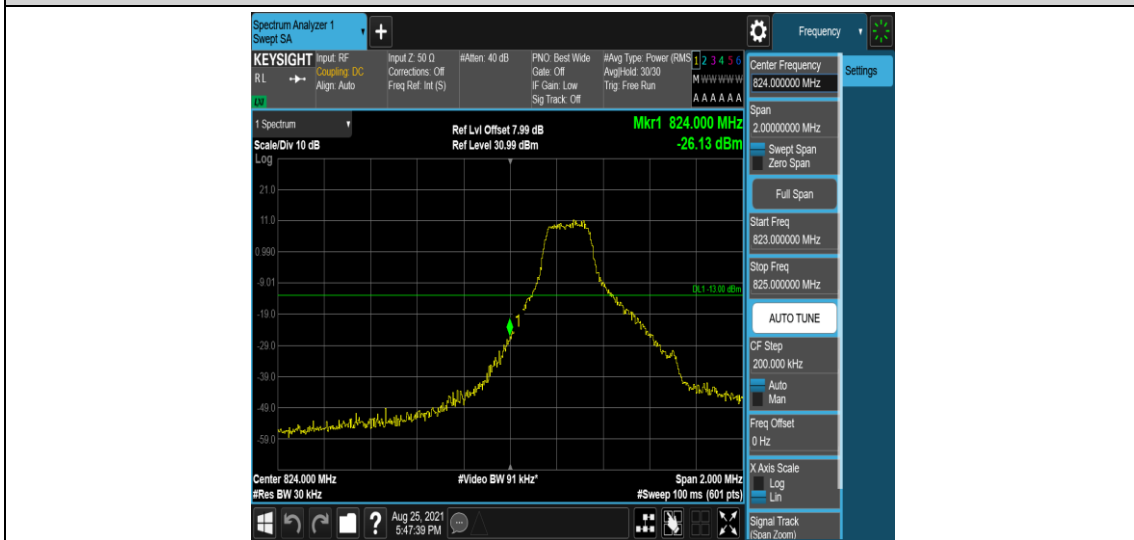

Test Graphs

Band5-1.4MHz-QPSK-20407-6RB#0

Band5-1.4MHz-QPSK-20643-1RB#0

Band5-1.4MHz-QPSK-20643-1RB#5

Band5-1.4MHz-QPSK-20643-6RB#0

Band5-1.4MHz-16QAM-20407-1RB#0

Band5-1.4MHz-16QAM-20407-1RB#5

Band5-1.4MHz-16QAM-20407-6RB#0