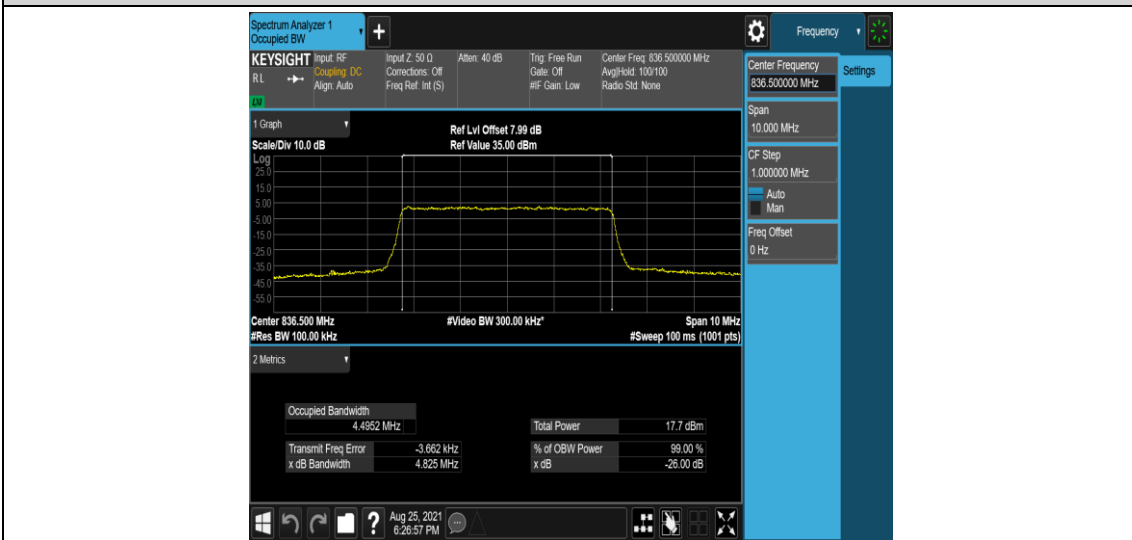

Band5-5MHz-QPSK-20425-25RB#0

Band5-5MHz-QPSK-20525-25RB#0

Band5-5MHz-QPSK-20625-25RB#0

Band5-5MHz-16QAM-20425-25RB#0

Band5-5MHz-16QAM-20525-25RB#0

Band5-5MHz-16QAM-20625-25RB#0

Band5-10MHz-QPSK-20450-50RB#0

Band5-10MHz-QPSK-20525-50RB#0

Band5-10MHz-QPSK-20600-50RB#0

Band5-10MHz-16QAM-20450-50RB#0

Band5-10MHz-16QAM-20525-50RB#0

Band5-10MHz-16QAM-20600-50RB#0

Appendix D: Band Edge

Test Result

Band	Bandwidth	Modulation	Channel	RB Configuration	Result(dBm)	Verdict
Band5	1.4MHz	QPSK	20407	1RB#0	-24.57	PASS
Band5	1.4MHz	QPSK	20407	1RB#5	-41.06	PASS
Band5	1.4MHz	QPSK	20407	6RB#0	-30.67	PASS
Band5	1.4MHz	QPSK	20643	1RB#0	-40.59	PASS
Band5	1.4MHz	QPSK	20643	1RB#5	-24.89	PASS
Band5	1.4MHz	QPSK	20643	6RB#0	-31.47	PASS
Band5	1.4MHz	16QAM	20407	1RB#0	-26.13	PASS
Band5	1.4MHz	16QAM	20407	1RB#5	-41.04	PASS
Band5	1.4MHz	16QAM	20407	6RB#0	-30.82	PASS
Band5	1.4MHz	16QAM	20643	1RB#0	-41.93	PASS
Band5	1.4MHz	16QAM	20643	1RB#5	-23.03	PASS
Band5	1.4MHz	16QAM	20643	6RB#0	-32.60	PASS
Band5	3MHz	QPSK	20415	1RB#0	-22.12	PASS
Band5	3MHz	QPSK	20415	1RB#14	-51.27	PASS
Band5	3MHz	QPSK	20415	15RB#0	-33.88	PASS
Band5	3MHz	QPSK	20635	1RB#0	-51.40	PASS
Band5	3MHz	QPSK	20635	1RB#14	-23.52	PASS
Band5	3MHz	QPSK	20635	15RB#0	-33.13	PASS
Band5	3MHz	16QAM	20415	1RB#0	-22.64	PASS
Band5	3MHz	16QAM	20415	1RB#14	-51.66	PASS
Band5	3MHz	16QAM	20415	15RB#0	-35.26	PASS
Band5	3MHz	16QAM	20635	1RB#0	-51.57	PASS
Band5	3MHz	16QAM	20635	1RB#14	-23.11	PASS
Band5	3MHz	16QAM	20635	15RB#0	-36.02	PASS
Band5	5MHz	QPSK	20425	1RB#0	-20.32	PASS
Band5	5MHz	QPSK	20425	1RB#24	-48.17	PASS
Band5	5MHz	QPSK	20425	25RB#0	-29.99	PASS
Band5	5MHz	QPSK	20625	1RB#0	-49.79	PASS
Band5	5MHz	QPSK	20625	1RB#24	-20.61	PASS
Band5	5MHz	QPSK	20625	25RB#0	-32.11	PASS
Band5	5MHz	16QAM	20425	1RB#0	-19.33	PASS
Band5	5MHz	16QAM	20425	1RB#24	-47.99	PASS
Band5	5MHz	16QAM	20425	25RB#0	-33.18	PASS
Band5	5MHz	16QAM	20625	1RB#0	-43.76	PASS
Band5	5MHz	16QAM	20625	1RB#24	-21.23	PASS