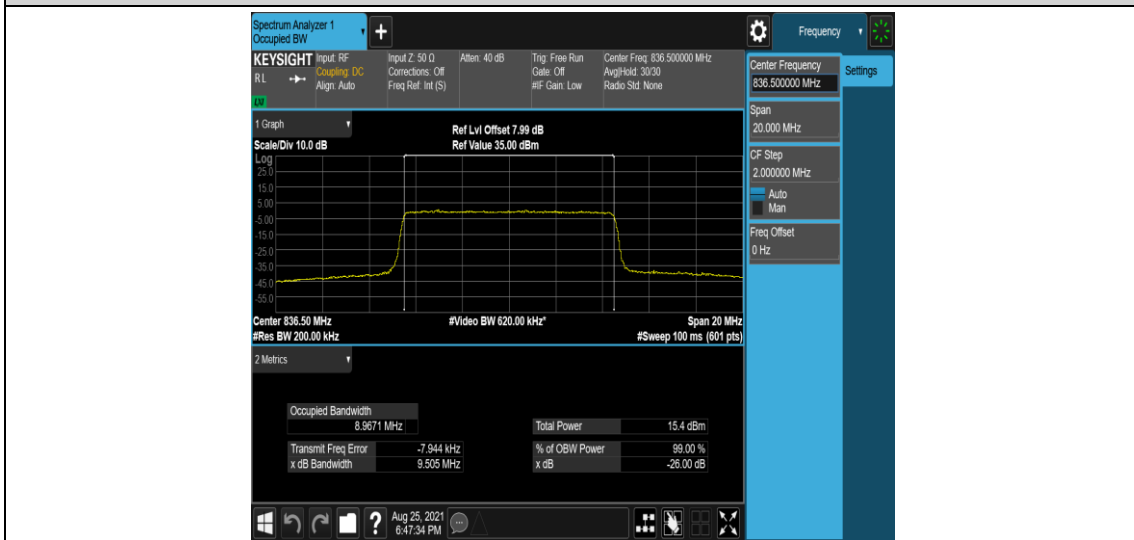

Band5-10MHz-QPSK-20525-50RB#0

Band5-10MHz-QPSK-20600-50RB#0

Band5-10MHz-16QAM-20450-50RB#0

Band5-10MHz-16QAM-20525-50RB#0

Band5-10MHz-16QAM-20600-50RB#0

Appendix D: Band Edge

Test Result

Band	Bandwidth	Modulation	Channel	RB Configuration	Result(dBm)	Verdict
Band5	1.4MHz	QPSK	20407	1RB#0	-24.57	PASS
Band5	1.4MHz	QPSK	20407	1RB#5	-41.06	PASS
Band5	1.4MHz	QPSK	20407	6RB#0	-30.67	PASS
Band5	1.4MHz	QPSK	20643	1RB#0	-40.59	PASS
Band5	1.4MHz	QPSK	20643	1RB#5	-24.89	PASS
Band5	1.4MHz	QPSK	20643	6RB#0	-31.47	PASS
Band5	1.4MHz	16QAM	20407	1RB#0	-26.13	PASS
Band5	1.4MHz	16QAM	20407	1RB#5	-41.04	PASS
Band5	1.4MHz	16QAM	20407	6RB#0	-30.82	PASS
Band5	1.4MHz	16QAM	20643	1RB#0	-41.93	PASS
Band5	1.4MHz	16QAM	20643	1RB#5	-23.03	PASS
Band5	1.4MHz	16QAM	20643	6RB#0	-32.60	PASS
Band5	3MHz	QPSK	20415	1RB#0	-22.12	PASS
Band5	3MHz	QPSK	20415	1RB#14	-51.27	PASS
Band5	3MHz	QPSK	20415	15RB#0	-33.88	PASS
Band5	3MHz	QPSK	20635	1RB#0	-51.40	PASS
Band5	3MHz	QPSK	20635	1RB#14	-23.52	PASS
Band5	3MHz	QPSK	20635	15RB#0	-33.13	PASS
Band5	3MHz	16QAM	20415	1RB#0	-22.64	PASS
Band5	3MHz	16QAM	20415	1RB#14	-51.66	PASS
Band5	3MHz	16QAM	20415	15RB#0	-35.26	PASS
Band5	3MHz	16QAM	20635	1RB#0	-51.57	PASS
Band5	3MHz	16QAM	20635	1RB#14	-23.11	PASS
Band5	3MHz	16QAM	20635	15RB#0	-36.02	PASS
Band5	5MHz	QPSK	20425	1RB#0	-20.32	PASS
Band5	5MHz	QPSK	20425	1RB#24	-48.17	PASS
Band5	5MHz	QPSK	20425	25RB#0	-29.99	PASS
Band5	5MHz	QPSK	20625	1RB#0	-49.79	PASS
Band5	5MHz	QPSK	20625	1RB#24	-20.61	PASS
Band5	5MHz	QPSK	20625	25RB#0	-32.11	PASS
Band5	5MHz	16QAM	20425	1RB#0	-19.33	PASS
Band5	5MHz	16QAM	20425	1RB#24	-47.99	PASS
Band5	5MHz	16QAM	20425	25RB#0	-33.18	PASS
Band5	5MHz	16QAM	20625	1RB#0	-43.76	PASS
Band5	5MHz	16QAM	20625	1RB#24	-21.23	PASS