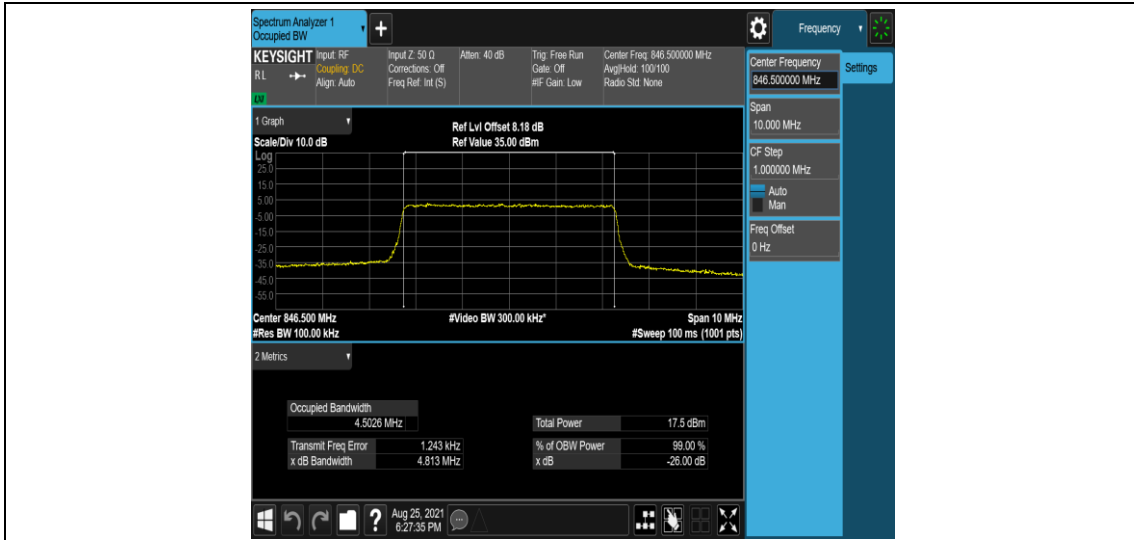

Band5-5MHz-QPSK-20425-25RB#0

Band5-5MHz-QPSK-20525-25RB#0

Band5-5MHz-QPSK-20625-25RB#0

Band5-5MHz-16QAM-20425-25RB#0

Band5-5MHz-16QAM-20525-25RB#0

Band5-5MHz-16QAM-20625-25RB#0

Band5-10MHz-QPSK-20450-50RB#0

Band5-10MHz-QPSK-20525-50RB#0

Band5-10MHz-QPSK-20600-50RB#0

Band5-10MHz-16QAM-20450-50RB#0

Band5-10MHz-16QAM-20525-50RB#0

Band5-10MHz-16QAM-20600-50RB#0

Appendix D: Band Edge

Test Result

Band	Bandwidth	Modulation	Channel	RB Configuration	Result(dBm)	Verdict
Band5	1.4MHz	QPSK	20407	1RB#0	-24.57	PASS
Band5	1.4MHz	QPSK	20407	1RB#5	-41.06	PASS
Band5	1.4MHz	QPSK	20407	6RB#0	-30.67	PASS
Band5	1.4MHz	QPSK	20643	1RB#0	-40.59	PASS
Band5	1.4MHz	QPSK	20643	1RB#5	-24.89	PASS
Band5	1.4MHz	QPSK	20643	6RB#0	-31.47	PASS
Band5	1.4MHz	16QAM	20407	1RB#0	-26.13	PASS
Band5	1.4MHz	16QAM	20407	1RB#5	-41.04	PASS
Band5	1.4MHz	16QAM	20407	6RB#0	-30.82	PASS
Band5	1.4MHz	16QAM	20643	1RB#0	-41.93	PASS
Band5	1.4MHz	16QAM	20643	1RB#5	-23.03	PASS
Band5	1.4MHz	16QAM	20643	6RB#0	-32.60	PASS
Band5	3MHz	QPSK	20415	1RB#0	-22.12	PASS
Band5	3MHz	QPSK	20415	1RB#14	-51.27	PASS
Band5	3MHz	QPSK	20415	15RB#0	-33.88	PASS
Band5	3MHz	QPSK	20635	1RB#0	-51.40	PASS
Band5	3MHz	QPSK	20635	1RB#14	-23.52	PASS
Band5	3MHz	QPSK	20635	15RB#0	-33.13	PASS
Band5	3MHz	16QAM	20415	1RB#0	-22.64	PASS
Band5	3MHz	16QAM	20415	1RB#14	-51.66	PASS
Band5	3MHz	16QAM	20415	15RB#0	-35.26	PASS
Band5	3MHz	16QAM	20635	1RB#0	-51.57	PASS
Band5	3MHz	16QAM	20635	1RB#14	-23.11	PASS
Band5	3MHz	16QAM	20635	15RB#0	-36.02	PASS
Band5	5MHz	QPSK	20425	1RB#0	-20.32	PASS
Band5	5MHz	QPSK	20425	1RB#24	-48.17	PASS
Band5	5MHz	QPSK	20425	25RB#0	-29.99	PASS
Band5	5MHz	QPSK	20625	1RB#0	-49.79	PASS
Band5	5MHz	QPSK	20625	1RB#24	-20.61	PASS
Band5	5MHz	QPSK	20625	25RB#0	-32.11	PASS
Band5	5MHz	16QAM	20425	1RB#0	-19.33	PASS
Band5	5MHz	16QAM	20425	1RB#24	-47.99	PASS
Band5	5MHz	16QAM	20425	25RB#0	-33.18	PASS
Band5	5MHz	16QAM	20625	1RB#0	-43.76	PASS
Band5	5MHz	16QAM	20625	1RB#24	-21.23	PASS