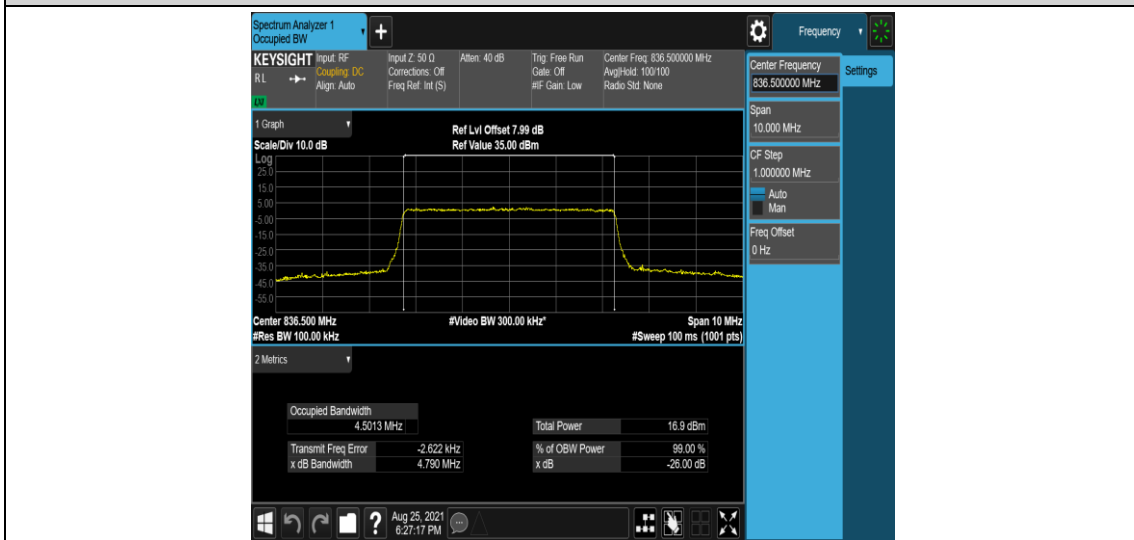

Band5-5MHz-QPSK-20425-25RB#0

Band5-5MHz-QPSK-20525-25RB#0

Band5-5MHz-QPSK-20625-25RB#0

Band5-5MHz-16QAM-20425-25RB#0

Band5-5MHz-16QAM-20525-25RB#0

Band5-5MHz-16QAM-20625-25RB#0

Band5-10MHz-QPSK-20450-50RB#0

Band5-10MHz-QPSK-20525-50RB#0

Band5-10MHz-QPSK-20600-50RB#0

Band5-10MHz-16QAM-20450-50RB#0

Band5-10MHz-16QAM-20525-50RB#0

Band5-10MHz-16QAM-20600-50RB#0

Appendix D: Band Edge

Test Result

Band	Bandwidth	Modulation	Channel	RB Configuration	Result(dBm)	Verdict
Band5	1.4MHz	QPSK	20407	1RB#0	-24.57	PASS
Band5	1.4MHz	QPSK	20407	1RB#5	-41.06	PASS
Band5	1.4MHz	QPSK	20407	6RB#0	-30.67	PASS
Band5	1.4MHz	QPSK	20643	1RB#0	-40.59	PASS
Band5	1.4MHz	QPSK	20643	1RB#5	-24.89	PASS
Band5	1.4MHz	QPSK	20643	6RB#0	-31.47	PASS
Band5	1.4MHz	16QAM	20407	1RB#0	-26.13	PASS
Band5	1.4MHz	16QAM	20407	1RB#5	-41.04	PASS
Band5	1.4MHz	16QAM	20407	6RB#0	-30.82	PASS
Band5	1.4MHz	16QAM	20643	1RB#0	-41.93	PASS
Band5	1.4MHz	16QAM	20643	1RB#5	-23.03	PASS
Band5	1.4MHz	16QAM	20643	6RB#0	-32.60	PASS
Band5	3MHz	QPSK	20415	1RB#0	-22.12	PASS
Band5	3MHz	QPSK	20415	1RB#14	-51.27	PASS
Band5	3MHz	QPSK	20415	15RB#0	-33.88	PASS
Band5	3MHz	QPSK	20635	1RB#0	-51.40	PASS
Band5	3MHz	QPSK	20635	1RB#14	-23.52	PASS
Band5	3MHz	QPSK	20635	15RB#0	-33.13	PASS
Band5	3MHz	16QAM	20415	1RB#0	-22.64	PASS
Band5	3MHz	16QAM	20415	1RB#14	-51.66	PASS
Band5	3MHz	16QAM	20415	15RB#0	-35.26	PASS
Band5	3MHz	16QAM	20635	1RB#0	-51.57	PASS
Band5	3MHz	16QAM	20635	1RB#14	-23.11	PASS
Band5	3MHz	16QAM	20635	15RB#0	-36.02	PASS
Band5	5MHz	QPSK	20425	1RB#0	-20.32	PASS
Band5	5MHz	QPSK	20425	1RB#24	-48.17	PASS
Band5	5MHz	QPSK	20425	25RB#0	-29.99	PASS
Band5	5MHz	QPSK	20625	1RB#0	-49.79	PASS
Band5	5MHz	QPSK	20625	1RB#24	-20.61	PASS
Band5	5MHz	QPSK	20625	25RB#0	-32.11	PASS
Band5	5MHz	16QAM	20425	1RB#0	-19.33	PASS
Band5	5MHz	16QAM	20425	1RB#24	-47.99	PASS
Band5	5MHz	16QAM	20425	25RB#0	-33.18	PASS
Band5	5MHz	16QAM	20625	1RB#0	-43.76	PASS
Band5	5MHz	16QAM	20625	1RB#24	-21.23	PASS