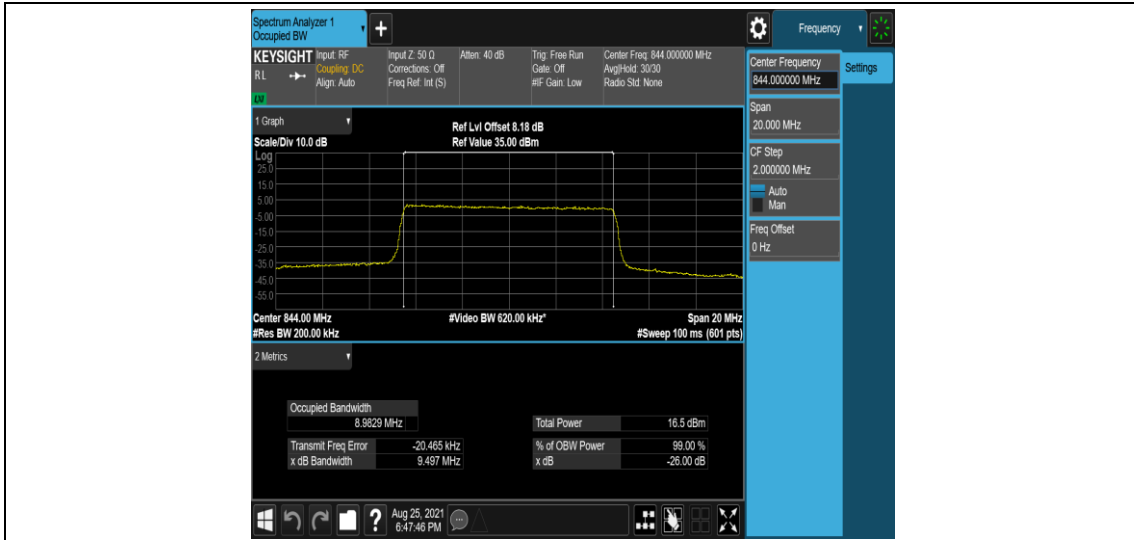

Band5-5MHz-QPSK-20425-25RB#0

Band5-5MHz-QPSK-20525-25RB#0

Band5-5MHz-QPSK-20625-25RB#0

Band5-5MHz-16QAM-20425-25RB#0

Band5-5MHz-16QAM-20525-25RB#0

Band5-5MHz-16QAM-20625-25RB#0

Band5-10MHz-QPSK-20450-50RB#0

Band5-10MHz-QPSK-20525-50RB#0

Band5-10MHz-QPSK-20600-50RB#0

Band5-10MHz-16QAM-20450-50RB#0

Band5-10MHz-16QAM-20525-50RB#0

Band5-10MHz-16QAM-20600-50RB#0

Appendix D: Band Edge

Test Result

Band	Bandwidth	Modulation	Channel	RB Configuration	Result(dBm)	Verdict
Band5	1.4MHz	QPSK	20407	1RB#0	-24.57	PASS
Band5	1.4MHz	QPSK	20407	1RB#5	-41.06	PASS
Band5	1.4MHz	QPSK	20407	6RB#0	-30.67	PASS
Band5	1.4MHz	QPSK	20643	1RB#0	-40.59	PASS
Band5	1.4MHz	QPSK	20643	1RB#5	-24.89	PASS
Band5	1.4MHz	QPSK	20643	6RB#0	-31.47	PASS
Band5	1.4MHz	16QAM	20407	1RB#0	-26.13	PASS
Band5	1.4MHz	16QAM	20407	1RB#5	-41.04	PASS
Band5	1.4MHz	16QAM	20407	6RB#0	-30.82	PASS
Band5	1.4MHz	16QAM	20643	1RB#0	-41.93	PASS
Band5	1.4MHz	16QAM	20643	1RB#5	-23.03	PASS
Band5	1.4MHz	16QAM	20643	6RB#0	-32.60	PASS
Band5	3MHz	QPSK	20415	1RB#0	-22.12	PASS
Band5	3MHz	QPSK	20415	1RB#14	-51.27	PASS
Band5	3MHz	QPSK	20415	15RB#0	-33.88	PASS
Band5	3MHz	QPSK	20635	1RB#0	-51.40	PASS
Band5	3MHz	QPSK	20635	1RB#14	-23.52	PASS
Band5	3MHz	QPSK	20635	15RB#0	-33.13	PASS
Band5	3MHz	16QAM	20415	1RB#0	-22.64	PASS
Band5	3MHz	16QAM	20415	1RB#14	-51.66	PASS
Band5	3MHz	16QAM	20415	15RB#0	-35.26	PASS
Band5	3MHz	16QAM	20635	1RB#0	-51.57	PASS
Band5	3MHz	16QAM	20635	1RB#14	-23.11	PASS
Band5	3MHz	16QAM	20635	15RB#0	-36.02	PASS
Band5	5MHz	QPSK	20425	1RB#0	-20.32	PASS
Band5	5MHz	QPSK	20425	1RB#24	-48.17	PASS
Band5	5MHz	QPSK	20425	25RB#0	-29.99	PASS
Band5	5MHz	QPSK	20625	1RB#0	-49.79	PASS
Band5	5MHz	QPSK	20625	1RB#24	-20.61	PASS
Band5	5MHz	QPSK	20625	25RB#0	-32.11	PASS
Band5	5MHz	16QAM	20425	1RB#0	-19.33	PASS
Band5	5MHz	16QAM	20425	1RB#24	-47.99	PASS
Band5	5MHz	16QAM	20425	25RB#0	-33.18	PASS
Band5	5MHz	16QAM	20625	1RB#0	-43.76	PASS
Band5	5MHz	16QAM	20625	1RB#24	-21.23	PASS