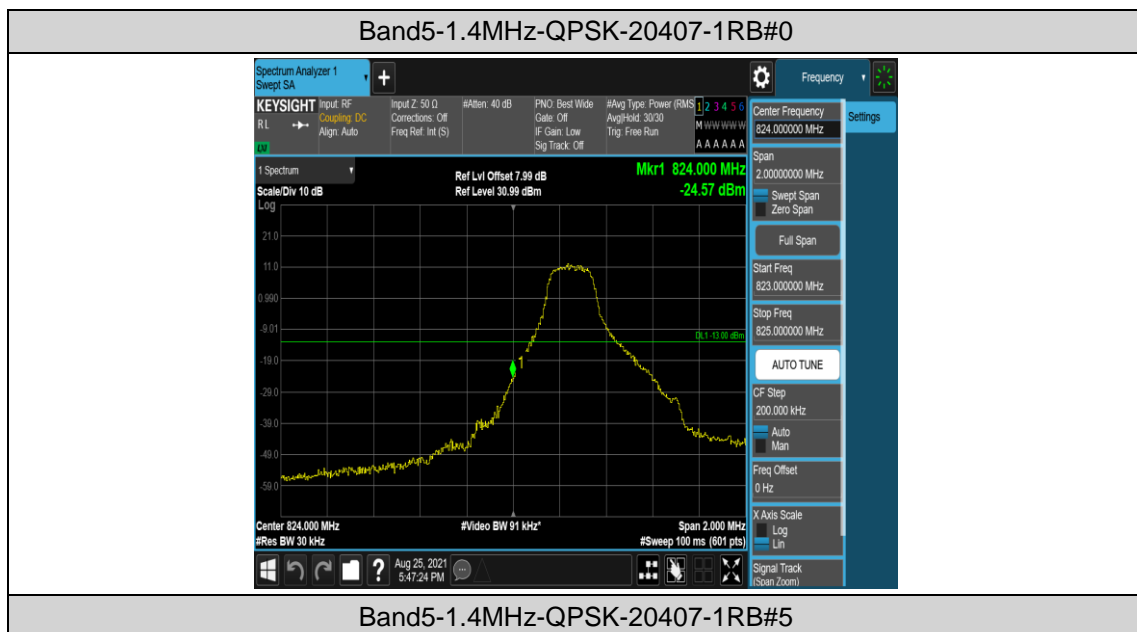

Band5	5MHz	16QAM	20625	25RB#0	-33.84	PASS
Band5	10MHz	QPSK	20450	1RB#0	-23.05	PASS
Band5	10MHz	QPSK	20450	1RB#49	-42.74	PASS
Band5	10MHz	QPSK	20450	50RB#0	-34.64	PASS
Band5	10MHz	QPSK	20600	1RB#0	-49.09	PASS
Band5	10MHz	QPSK	20600	1RB#49	-22.38	PASS
Band5	10MHz	QPSK	20600	50RB#0	-35.25	PASS
Band5	10MHz	16QAM	20450	1RB#0	-23.04	PASS
Band5	10MHz	16QAM	20450	1RB#49	-48.95	PASS
Band5	10MHz	16QAM	20450	50RB#0	-36.70	PASS
Band5	10MHz	16QAM	20600	1RB#0	-49.30	PASS
Band5	10MHz	16QAM	20600	1RB#49	-20.83	PASS
Band5	10MHz	16QAM	20600	50RB#0	-36.32	PASS

Test Graphs