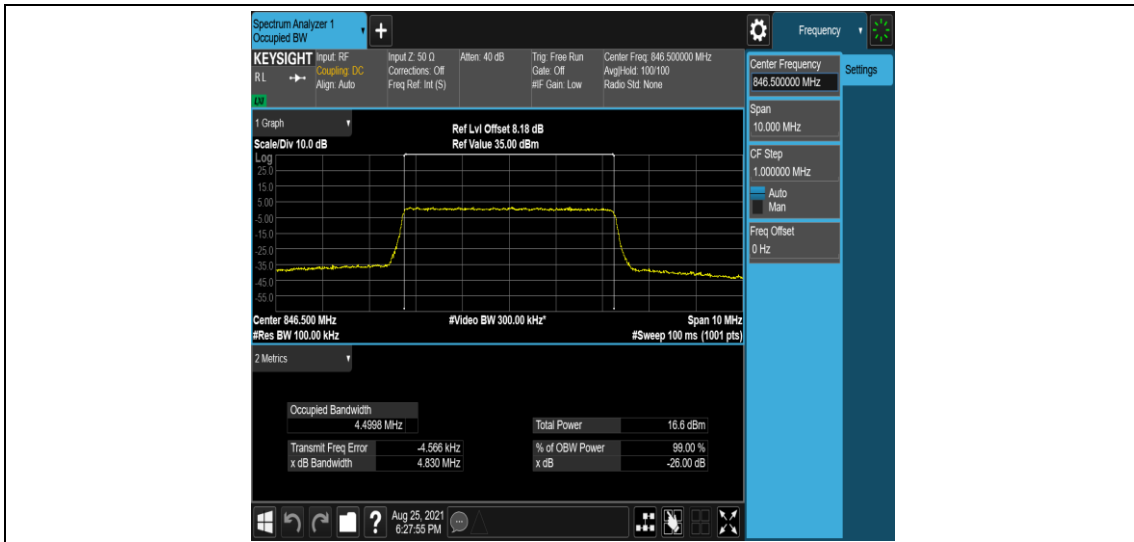

Band5-5MHz-QPSK-20425-25RB#0

Band5-5MHz-QPSK-20525-25RB#0

Band5-5MHz-QPSK-20625-25RB#0

Band5-5MHz-16QAM-20425-25RB#0

Band5-5MHz-16QAM-20525-25RB#0

Band5-5MHz-16QAM-20625-25RB#0

Band5-10MHz-QPSK-20450-50RB#0

Band5-10MHz-QPSK-20525-50RB#0

Band5-10MHz-QPSK-20600-50RB#0

Band5-10MHz-16QAM-20450-50RB#0

Band5-10MHz-16QAM-20525-50RB#0

Band5-10MHz-16QAM-20600-50RB#0

Appendix D: Band Edge

Test Result

Band	Bandwidth	Modulation	Channel	RB Configuration	Result(dBm)	Verdict
Band5	1.4MHz	QPSK	20407	1RB#0	-24.57	PASS
Band5	1.4MHz	QPSK	20407	1RB#5	-41.06	PASS
Band5	1.4MHz	QPSK	20407	6RB#0	-30.67	PASS
Band5	1.4MHz	QPSK	20643	1RB#0	-40.59	PASS
Band5	1.4MHz	QPSK	20643	1RB#5	-24.89	PASS
Band5	1.4MHz	QPSK	20643	6RB#0	-31.47	PASS
Band5	1.4MHz	16QAM	20407	1RB#0	-26.13	PASS
Band5	1.4MHz	16QAM	20407	1RB#5	-41.04	PASS
Band5	1.4MHz	16QAM	20407	6RB#0	-30.82	PASS
Band5	1.4MHz	16QAM	20643	1RB#0	-41.93	PASS
Band5	1.4MHz	16QAM	20643	1RB#5	-23.03	PASS
Band5	1.4MHz	16QAM	20643	6RB#0	-32.60	PASS
Band5	3MHz	QPSK	20415	1RB#0	-22.12	PASS
Band5	3MHz	QPSK	20415	1RB#14	-51.27	PASS
Band5	3MHz	QPSK	20415	15RB#0	-33.88	PASS
Band5	3MHz	QPSK	20635	1RB#0	-51.40	PASS
Band5	3MHz	QPSK	20635	1RB#14	-23.52	PASS
Band5	3MHz	QPSK	20635	15RB#0	-33.13	PASS
Band5	3MHz	16QAM	20415	1RB#0	-22.64	PASS
Band5	3MHz	16QAM	20415	1RB#14	-51.66	PASS
Band5	3MHz	16QAM	20415	15RB#0	-35.26	PASS
Band5	3MHz	16QAM	20635	1RB#0	-51.57	PASS
Band5	3MHz	16QAM	20635	1RB#14	-23.11	PASS
Band5	3MHz	16QAM	20635	15RB#0	-36.02	PASS
Band5	5MHz	QPSK	20425	1RB#0	-20.32	PASS
Band5	5MHz	QPSK	20425	1RB#24	-48.17	PASS
Band5	5MHz	QPSK	20425	25RB#0	-29.99	PASS
Band5	5MHz	QPSK	20625	1RB#0	-49.79	PASS
Band5	5MHz	QPSK	20625	1RB#24	-20.61	PASS
Band5	5MHz	QPSK	20625	25RB#0	-32.11	PASS
Band5	5MHz	16QAM	20425	1RB#0	-19.33	PASS
Band5	5MHz	16QAM	20425	1RB#24	-47.99	PASS
Band5	5MHz	16QAM	20425	25RB#0	-33.18	PASS
Band5	5MHz	16QAM	20625	1RB#0	-43.76	PASS
Band5	5MHz	16QAM	20625	1RB#24	-21.23	PASS