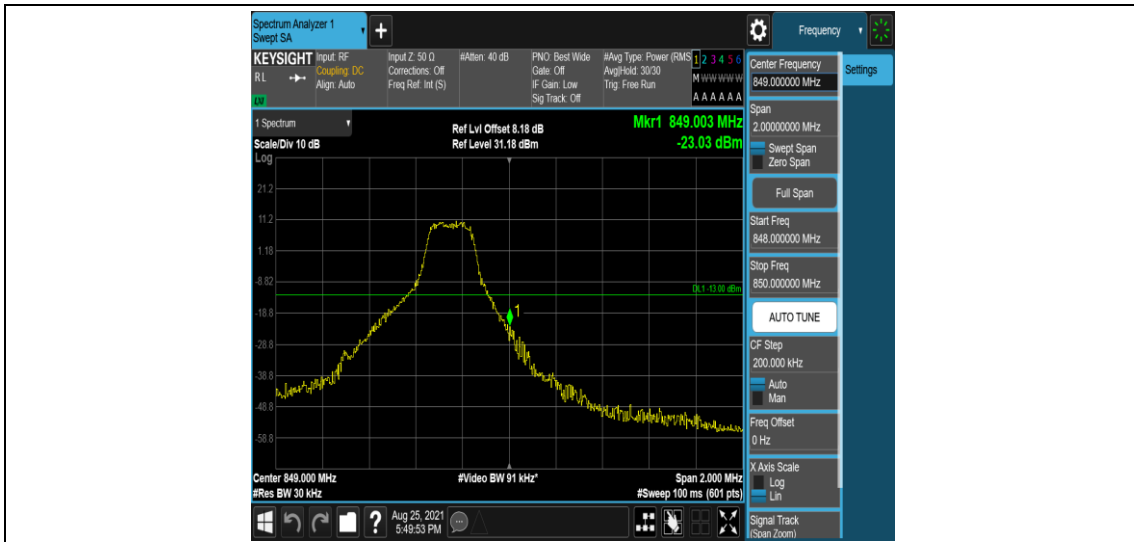

Band5-1.4MHz-16QAM-20643-1RB#5