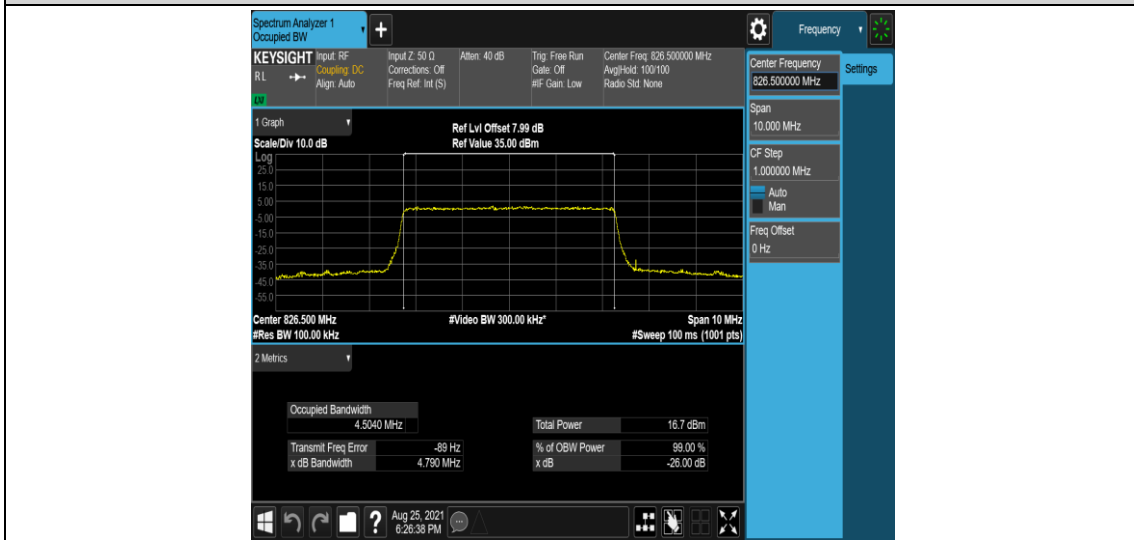

Band5-5MHz-QPSK-20425-25RB#0

Band5-5MHz-QPSK-20525-25RB#0

Band5-5MHz-QPSK-20625-25RB#0

Band5-5MHz-16QAM-20425-25RB#0

Band5-5MHz-16QAM-20525-25RB#0

Band5-5MHz-16QAM-20625-25RB#0

Band5-10MHz-QPSK-20450-50RB#0

Band5-10MHz-QPSK-20525-50RB#0

Band5-10MHz-QPSK-20600-50RB#0

Band5-10MHz-16QAM-20450-50RB#0

Band5-10MHz-16QAM-20525-50RB#0

Band5-10MHz-16QAM-20600-50RB#0

Appendix D: Band Edge

Test Result

Band	Bandwidth	Modulation	Channel	RB Configuration	Result(dBm)	Verdict
Band5	1.4MHz	QPSK	20407	1RB#0	-24.57	PASS
Band5	1.4MHz	QPSK	20407	1RB#5	-41.06	PASS
Band5	1.4MHz	QPSK	20407	6RB#0	-30.67	PASS
Band5	1.4MHz	QPSK	20643	1RB#0	-40.59	PASS
Band5	1.4MHz	QPSK	20643	1RB#5	-24.89	PASS
Band5	1.4MHz	QPSK	20643	6RB#0	-31.47	PASS
Band5	1.4MHz	16QAM	20407	1RB#0	-26.13	PASS
Band5	1.4MHz	16QAM	20407	1RB#5	-41.04	PASS
Band5	1.4MHz	16QAM	20407	6RB#0	-30.82	PASS
Band5	1.4MHz	16QAM	20643	1RB#0	-41.93	PASS
Band5	1.4MHz	16QAM	20643	1RB#5	-23.03	PASS
Band5	1.4MHz	16QAM	20643	6RB#0	-32.60	PASS
Band5	3MHz	QPSK	20415	1RB#0	-22.12	PASS
Band5	3MHz	QPSK	20415	1RB#14	-51.27	PASS
Band5	3MHz	QPSK	20415	15RB#0	-33.88	PASS
Band5	3MHz	QPSK	20635	1RB#0	-51.40	PASS
Band5	3MHz	QPSK	20635	1RB#14	-23.52	PASS
Band5	3MHz	QPSK	20635	15RB#0	-33.13	PASS
Band5	3MHz	16QAM	20415	1RB#0	-22.64	PASS
Band5	3MHz	16QAM	20415	1RB#14	-51.66	PASS
Band5	3MHz	16QAM	20415	15RB#0	-35.26	PASS
Band5	3MHz	16QAM	20635	1RB#0	-51.57	PASS
Band5	3MHz	16QAM	20635	1RB#14	-23.11	PASS
Band5	3MHz	16QAM	20635	15RB#0	-36.02	PASS
Band5	5MHz	QPSK	20425	1RB#0	-20.32	PASS
Band5	5MHz	QPSK	20425	1RB#24	-48.17	PASS
Band5	5MHz	QPSK	20425	25RB#0	-29.99	PASS
Band5	5MHz	QPSK	20625	1RB#0	-49.79	PASS
Band5	5MHz	QPSK	20625	1RB#24	-20.61	PASS
Band5	5MHz	QPSK	20625	25RB#0	-32.11	PASS
Band5	5MHz	16QAM	20425	1RB#0	-19.33	PASS
Band5	5MHz	16QAM	20425	1RB#24	-47.99	PASS
Band5	5MHz	16QAM	20425	25RB#0	-33.18	PASS
Band5	5MHz	16QAM	20625	1RB#0	-43.76	PASS
Band5	5MHz	16QAM	20625	1RB#24	-21.23	PASS