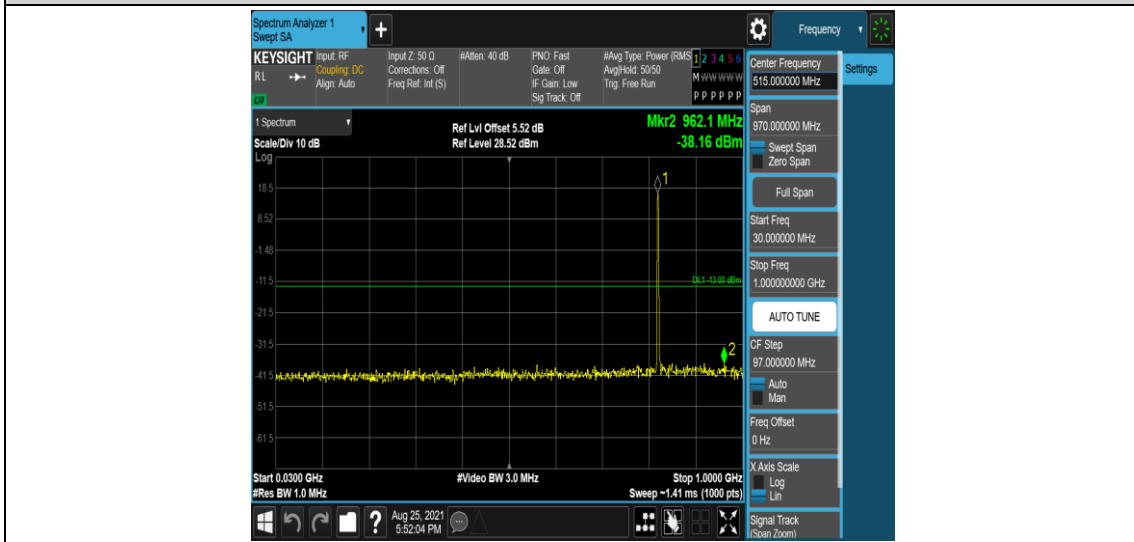

Band5-1.4MHz-QPSK-20643-1RB#0-Range4:1000~10000MHz

Band5-1.4MHz-16QAM-20407-1RB#0-Range1:0.009~0.15MHz

Band5-1.4MHz-16QAM-20407-1RB#0-Range2:0.15~30MHz

Band5-1.4MHz-16QAM-20407-1RB#0-Range3:30~1000MHz

Band5-1.4MHz-16QAM-20407-1RB#0-Range4:1000~10000MHz

Band5-1.4MHz-16QAM-20525-1RB#0-Range1:0.009~0.15MHz

Band5-1.4MHz-16QAM-20525-1RB#0-Range2:0.15~30MHz

Band5-1.4MHz-16QAM-20525-1RB#0-Range3:30~1000MHz

Band5-1.4MHz-16QAM-20525-1RB#0-Range4:1000~10000MHz

Band5-1.4MHz-16QAM-20643-1RB#0-Range1:0.009~0.15MHz