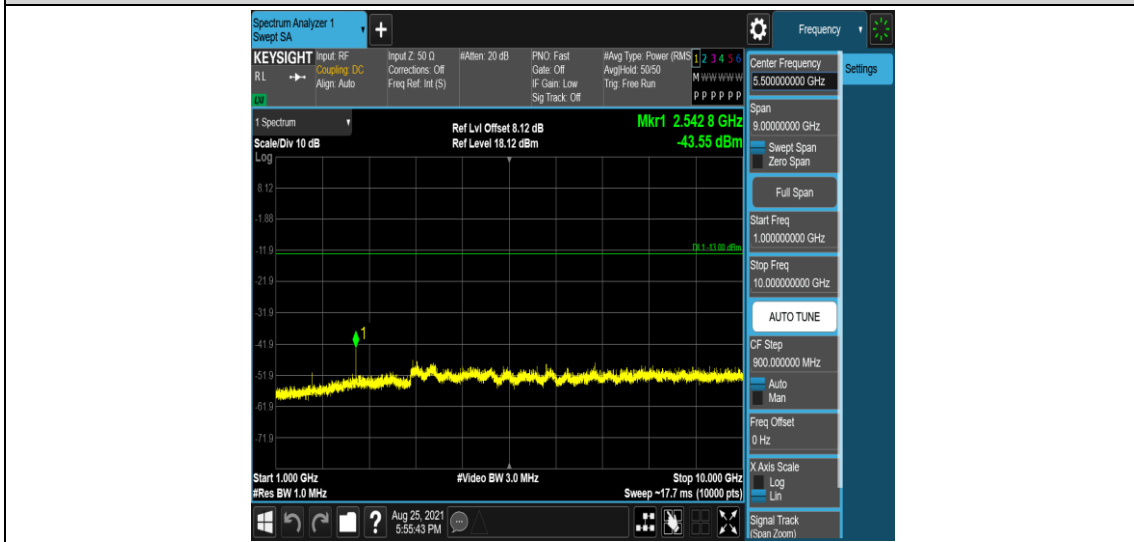

Band5-1.4MHz-16QAM-20643-1RB#0-Range4:1000~10000MHz

Band5-3MHz-QPSK-20415-1RB#0-Range1:0.009~0.15MHz