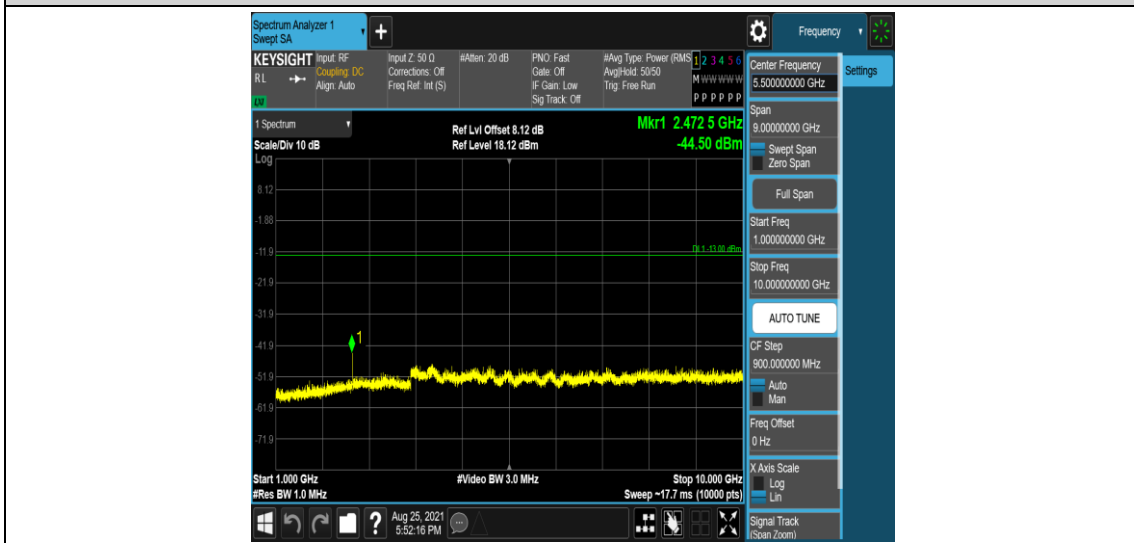

Band5-1.4MHz-QPSK-20643-1RB#0-Range4:1000~10000MHz

Band5-1.4MHz-16QAM-20407-1RB#0-Range1:0.009~0.15MHz

Band5-1.4MHz-16QAM-20407-1RB#0-Range2:0.15~30MHz

Band5-1.4MHz-16QAM-20407-1RB#0-Range3:30~1000MHz

Band5-1.4MHz-16QAM-20407-1RB#0-Range4:1000~10000MHz

Band5-1.4MHz-16QAM-20525-1RB#0-Range1:0.009~0.15MHz

Band5-1.4MHz-16QAM-20525-1RB#0-Range2:0.15~30MHz

Band5-1.4MHz-16QAM-20525-1RB#0-Range3:30~1000MHz

Band5-1.4MHz-16QAM-20525-1RB#0-Range4:1000~10000MHz

Band5-1.4MHz-16QAM-20643-1RB#0-Range1:0.009~0.15MHz