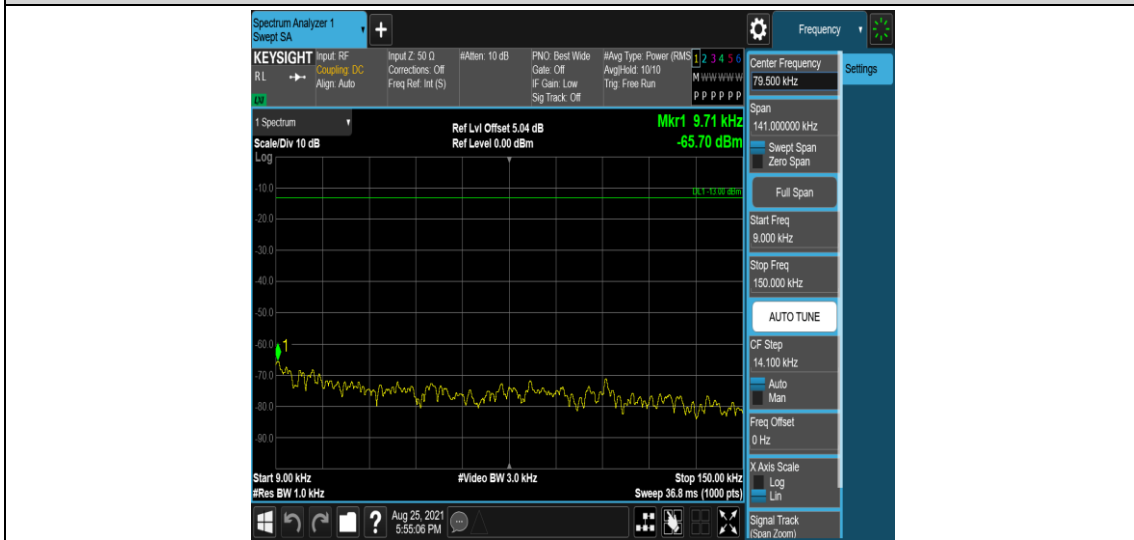

Band5-1.4MHz-16QAM-20525-1RB#0-Range1:0.009~0.15MHz

Band5-1.4MHz-16QAM-20525-1RB#0-Range2:0.15~30MHz

Band5-1.4MHz-16QAM-20525-1RB#0-Range3:30~1000MHz

Band5-1.4MHz-16QAM-20525-1RB#0-Range4:1000~10000MHz

Band5-1.4MHz-16QAM-20643-1RB#0-Range1:0.009~0.15MHz

Band5-1.4MHz-16QAM-20643-1RB#0-Range2:0.15~30MHz

Band5-1.4MHz-16QAM-20643-1RB#0-Range3:30~1000MHz

Band5-1.4MHz-16QAM-20643-1RB#0-Range4:1000~10000MHz

Band5-3MHz-QPSK-20415-1RB#0-Range1:0.009~0.15MHz

Band5-3MHz-QPSK-20415-1RB#0-Range2:0.15~30MHz