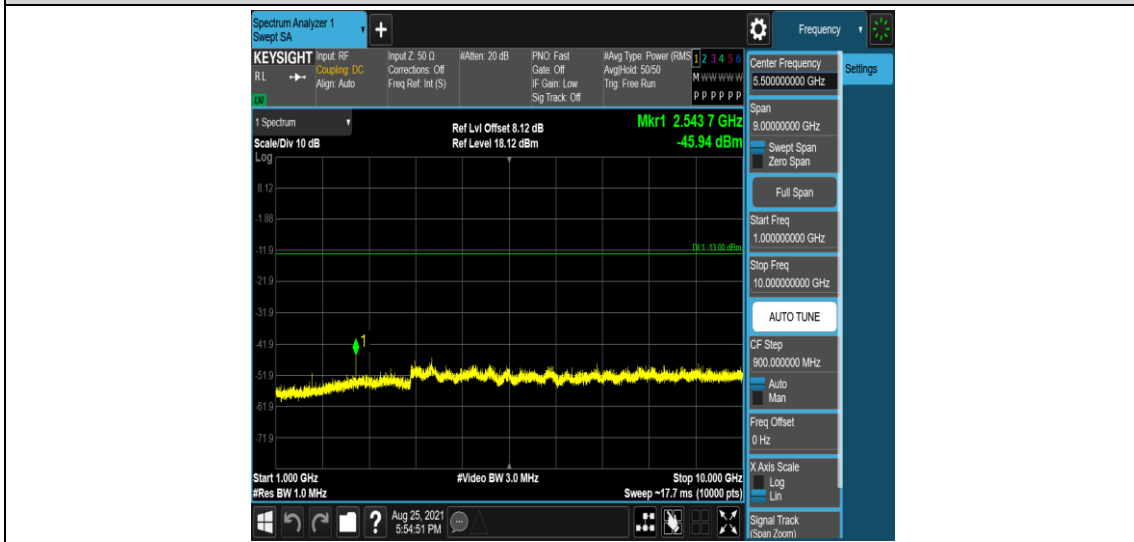

Band5-1.4MHz-QPSK-20643-1RB#0-Range4:1000~10000MHz

Band5-1.4MHz-16QAM-20407-1RB#0-Range1:0.009~0.15MHz