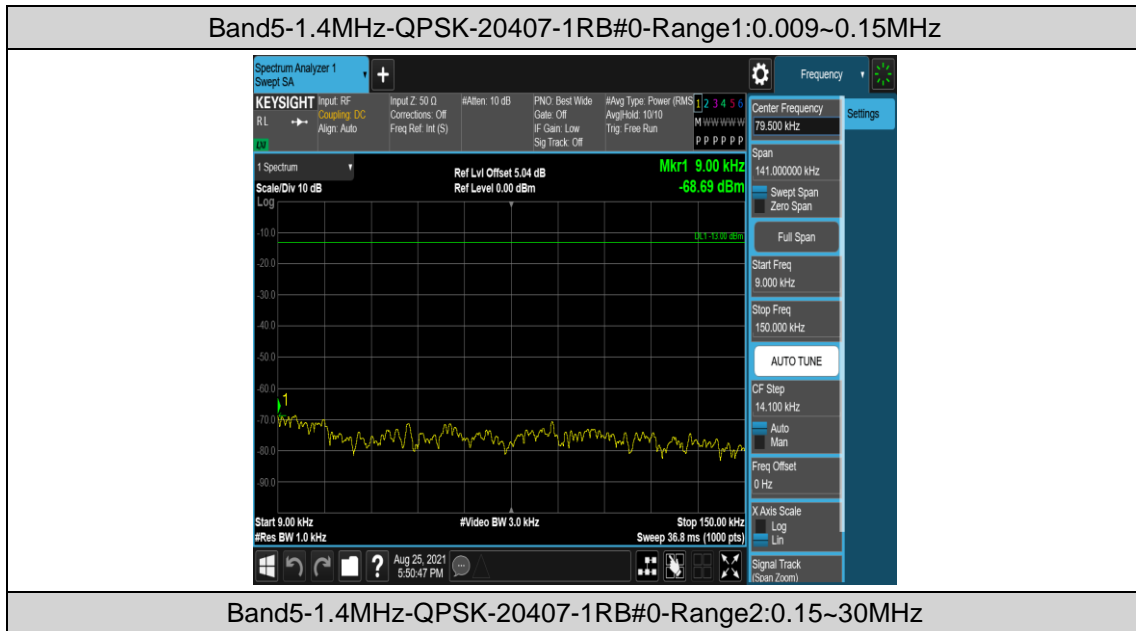

Band5	10MHz	QPSK	20525	1RB#0	Range1:0.009~0.15MHz	PASS
Band5	10MHz	QPSK	20525	1RB#0	Range2:0.15~30MHz	PASS
Band5	10MHz	QPSK	20525	1RB#0	Range3:30~1000MHz	PASS
Band5	10MHz	QPSK	20525	1RB#0	Range4:1000~10000MHz	PASS
Band5	10MHz	QPSK	20600	1RB#0	Range1:0.009~0.15MHz	PASS
Band5	10MHz	QPSK	20600	1RB#0	Range2:0.15~30MHz	PASS
Band5	10MHz	QPSK	20600	1RB#0	Range3:30~1000MHz	PASS
Band5	10MHz	QPSK	20600	1RB#0	Range4:1000~10000MHz	PASS
Band5	10MHz	16QAM	20450	1RB#0	Range1:0.009~0.15MHz	PASS
Band5	10MHz	16QAM	20450	1RB#0	Range2:0.15~30MHz	PASS
Band5	10MHz	16QAM	20450	1RB#0	Range3:30~1000MHz	PASS
Band5	10MHz	16QAM	20450	1RB#0	Range4:1000~10000MHz	PASS
Band5	10MHz	16QAM	20525	1RB#0	Range1:0.009~0.15MHz	PASS
Band5	10MHz	16QAM	20525	1RB#0	Range2:0.15~30MHz	PASS
Band5	10MHz	16QAM	20525	1RB#0	Range3:30~1000MHz	PASS
Band5	10MHz	16QAM	20525	1RB#0	Range4:1000~10000MHz	PASS
Band5	10MHz	16QAM	20600	1RB#0	Range1:0.009~0.15MHz	PASS
Band5	10MHz	16QAM	20600	1RB#0	Range2:0.15~30MHz	PASS
Band5	10MHz	16QAM	20600	1RB#0	Range3:30~1000MHz	PASS
Band5	10MHz	16QAM	20600	1RB#0	Range4:1000~10000MHz	PASS

Test Graphs