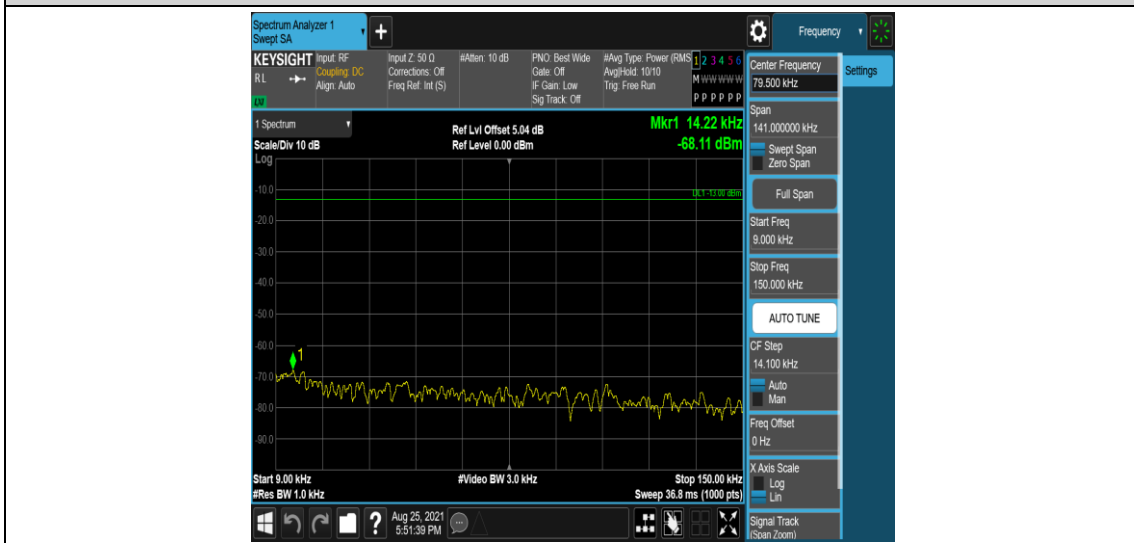

Band5-1.4MHz-QPSK-20525-1RB#0-Range3:30~1000MHz

Band5-1.4MHz-QPSK-20525-1RB#0-Range4:1000~10000MHz

Band5-1.4MHz-QPSK-20643-1RB#0-Range1:0.009~0.15MHz

Band5-1.4MHz-QPSK-20643-1RB#0-Range2:0.15~30MHz

Band5-1.4MHz-QPSK-20643-1RB#0-Range3:30~1000MHz

Band5-1.4MHz-QPSK-20643-1RB#0-Range4:1000~10000MHz

Band5-1.4MHz-16QAM-20407-1RB#0-Range1:0.009~0.15MHz

Band5-1.4MHz-16QAM-20407-1RB#0-Range2:0.15~30MHz

Band5-1.4MHz-16QAM-20407-1RB#0-Range3:30~1000MHz

Band5-1.4MHz-16QAM-20407-1RB#0-Range4:1000~10000MHz