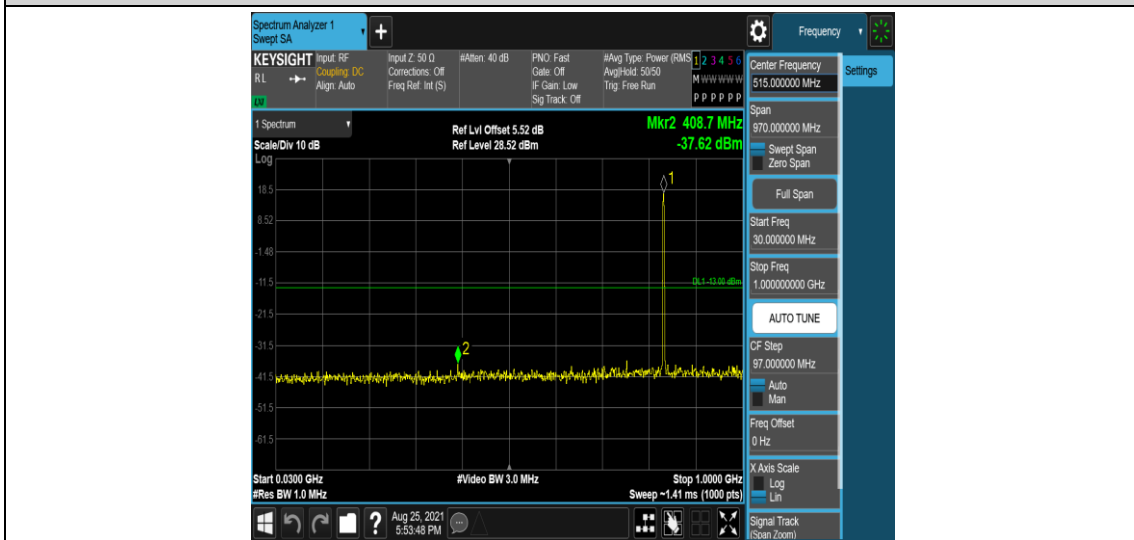

Band5-1.4MHz-QPSK-20643-1RB#0-Range4:1000~10000MHz

Band5-1.4MHz-16QAM-20407-1RB#0-Range1:0.009~0.15MHz

Band5-1.4MHz-16QAM-20407-1RB#0-Range2:0.15~30MHz

Band5-1.4MHz-16QAM-20407-1RB#0-Range3:30~1000MHz

Band5-1.4MHz-16QAM-20407-1RB#0-Range4:1000~10000MHz

Band5-1.4MHz-16QAM-20525-1RB#0-Range1:0.009~0.15MHz

Band5-1.4MHz-16QAM-20525-1RB#0-Range2:0.15~30MHz

Band5-1.4MHz-16QAM-20525-1RB#0-Range3:30~1000MHz

Band5-1.4MHz-16QAM-20525-1RB#0-Range4:1000~10000MHz

Band5-1.4MHz-16QAM-20643-1RB#0-Range1:0.009~0.15MHz