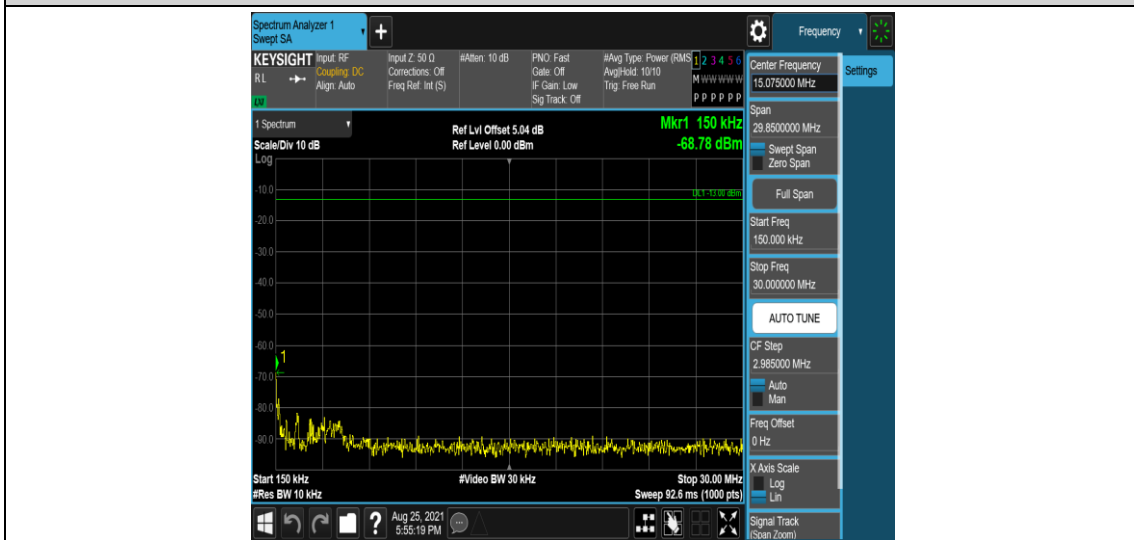

Band5-1.4MHz-16QAM-20525-1RB#0-Range1:0.009~0.15MHz

Band5-1.4MHz-16QAM-20525-1RB#0-Range2:0.15~30MHz

Band5-1.4MHz-16QAM-20525-1RB#0-Range3:30~1000MHz

Band5-1.4MHz-16QAM-20525-1RB#0-Range4:1000~10000MHz

Band5-1.4MHz-16QAM-20643-1RB#0-Range1:0.009~0.15MHz

Band5-1.4MHz-16QAM-20643-1RB#0-Range2:0.15~30MHz

Band5-1.4MHz-16QAM-20643-1RB#0-Range3:30~1000MHz

Band5-1.4MHz-16QAM-20643-1RB#0-Range4:1000~10000MHz

Band5-3MHz-QPSK-20415-1RB#0-Range1:0.009~0.15MHz

Band5-3MHz-QPSK-20415-1RB#0-Range2:0.15~30MHz