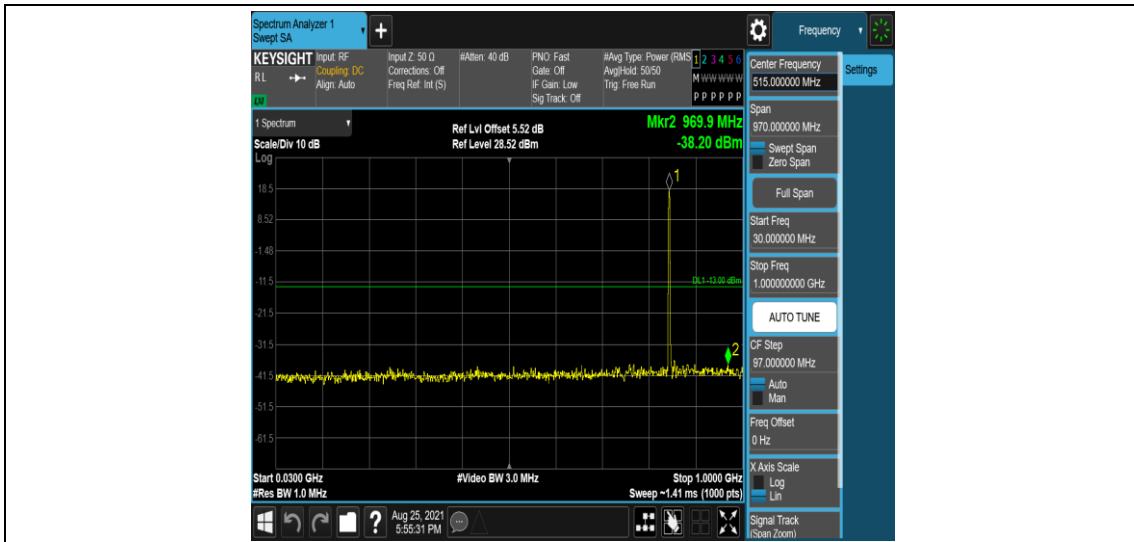

Band5-1.4MHz-16QAM-20643-1RB#0-Range3:30~1000MHz

Band5-1.4MHz-16QAM-20643-1RB#0-Range4:1000~10000MHz