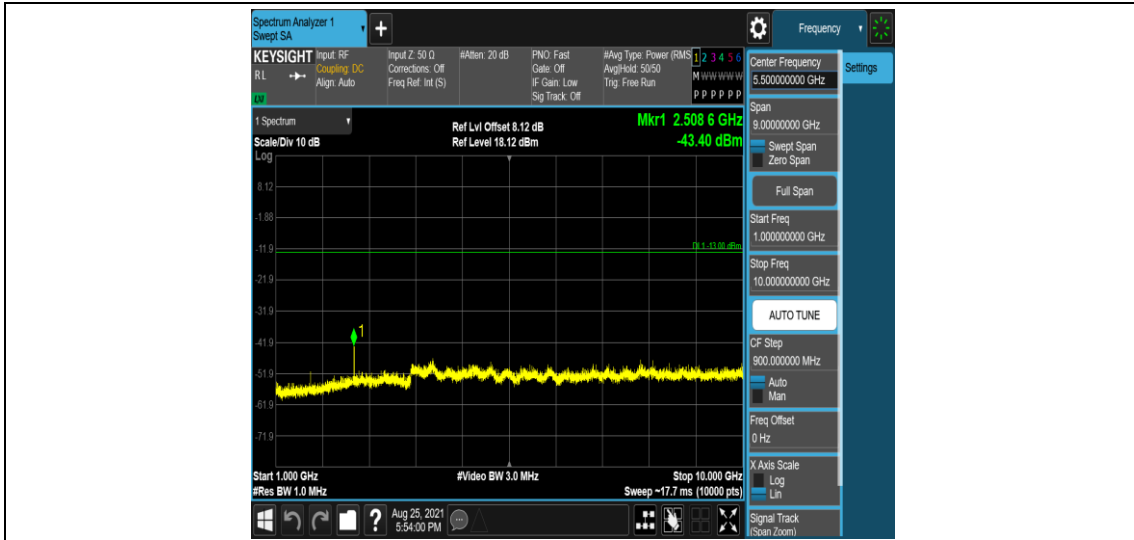

Band5-1.4MHz-16QAM-20525-1RB#0-Range1:0.009~0.15MHz

Band5-1.4MHz-16QAM-20525-1RB#0-Range2:0.15~30MHz

Band5-1.4MHz-16QAM-20525-1RB#0-Range3:30~1000MHz

Band5-1.4MHz-16QAM-20525-1RB#0-Range4:1000~10000MHz

Band5-1.4MHz-16QAM-20643-1RB#0-Range1:0.009~0.15MHz