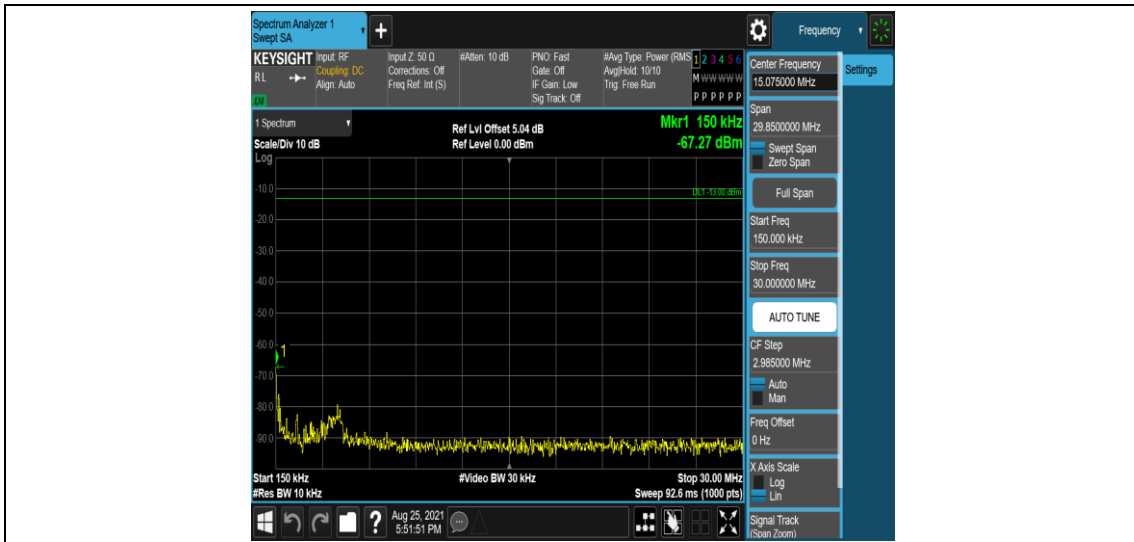

Test Graphs

Band5-1.4MHz-QPSK-20407-1RB#0-Range3:30~1000MHz

Band5-1.4MHz-QPSK-20407-1RB#0-Range4:1000~10000MHz

Band5-1.4MHz-QPSK-20525-1RB#0-Range1:0.009~0.15MHz

Band5-1.4MHz-QPSK-20525-1RB#0-Range2:0.15~30MHz

Band5-1.4MHz-QPSK-20525-1RB#0-Range3:30~1000MHz

Band5-1.4MHz-QPSK-20525-1RB#0-Range4:1000~10000MHz

Band5-1.4MHz-QPSK-20643-1RB#0-Range1:0.009~0.15MHz

Band5-1.4MHz-QPSK-20643-1RB#0-Range2:0.15~30MHz

Band5-1.4MHz-QPSK-20643-1RB#0-Range3:30~1000MHz

Band5-1.4MHz-QPSK-20643-1RB#0-Range4:1000~10000MHz

Band5-1.4MHz-16QAM-20407-1RB#0-Range1:0.009~0.15MHz

Band5-1.4MHz-16QAM-20407-1RB#0-Range2:0.15~30MHz

Band5-1.4MHz-16QAM-20407-1RB#0-Range3:30~1000MHz

Band5-1.4MHz-16QAM-20407-1RB#0-Range4:1000~10000MHz