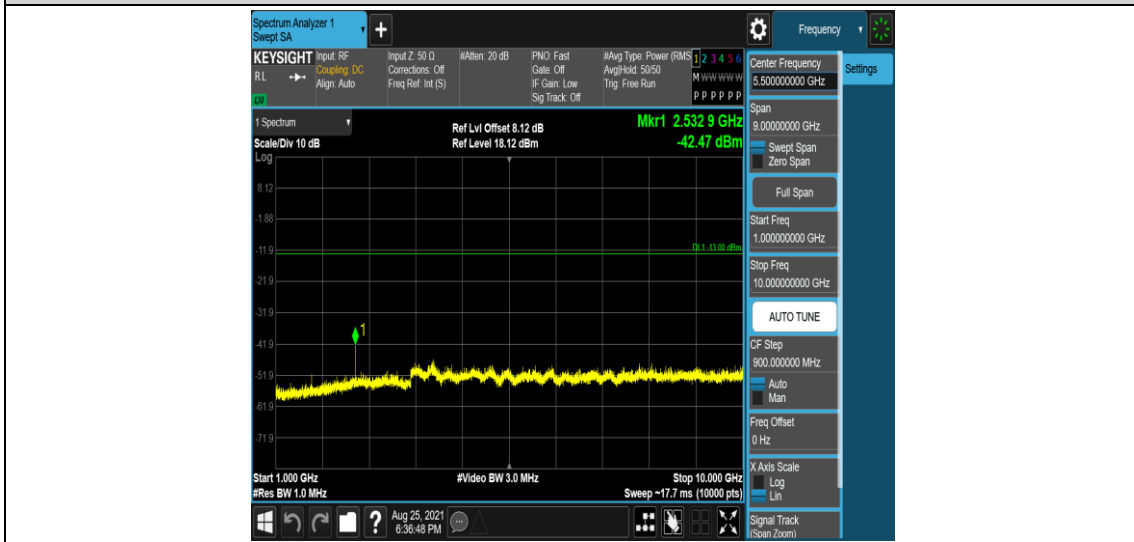

Band5-5MHz-16QAM-20625-1RB#0-Range4:1000~10000MHz