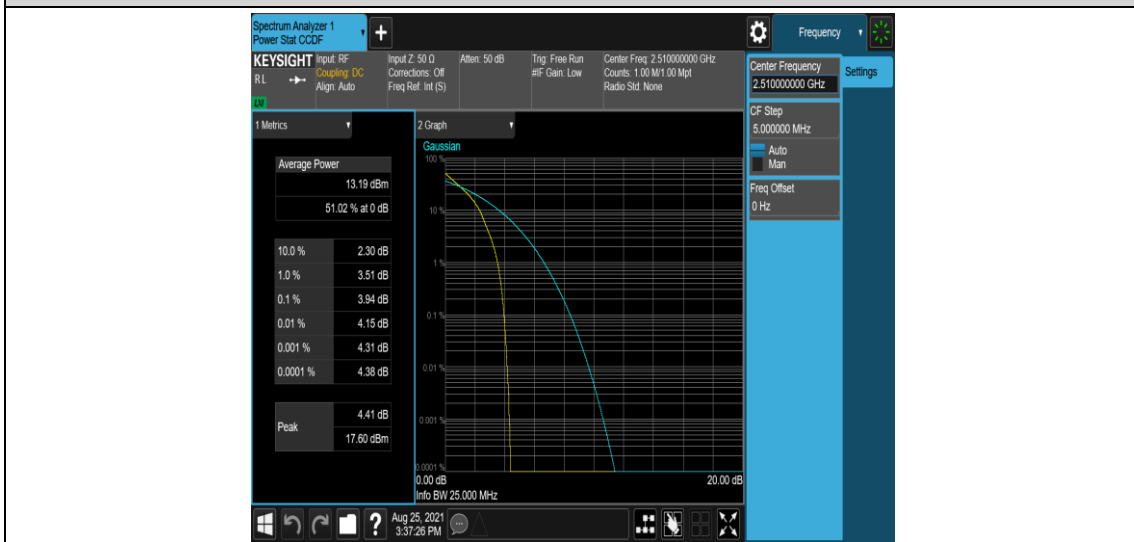

Band7-15MHz-16QAM-21100-1RB#0

Band7-15MHz-16QAM-21100-75RB#0

Band7-15MHz-16QAM-21375-1RB#0

Band7-15MHz-16QAM-21375-75RB#0

Band7-20MHz-QPSK-20850-1RB#0

Band7-20MHz-QPSK-20850-100RB#0

Band7-20MHz-QPSK-21100-1RB#0