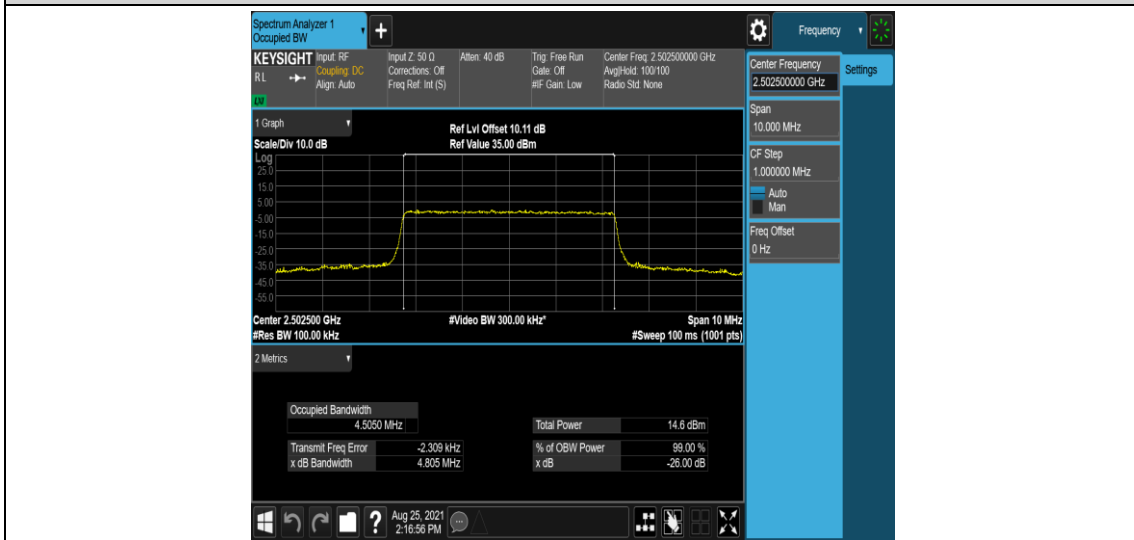

Band7-5MHz-16QAM-20775-25RB#0