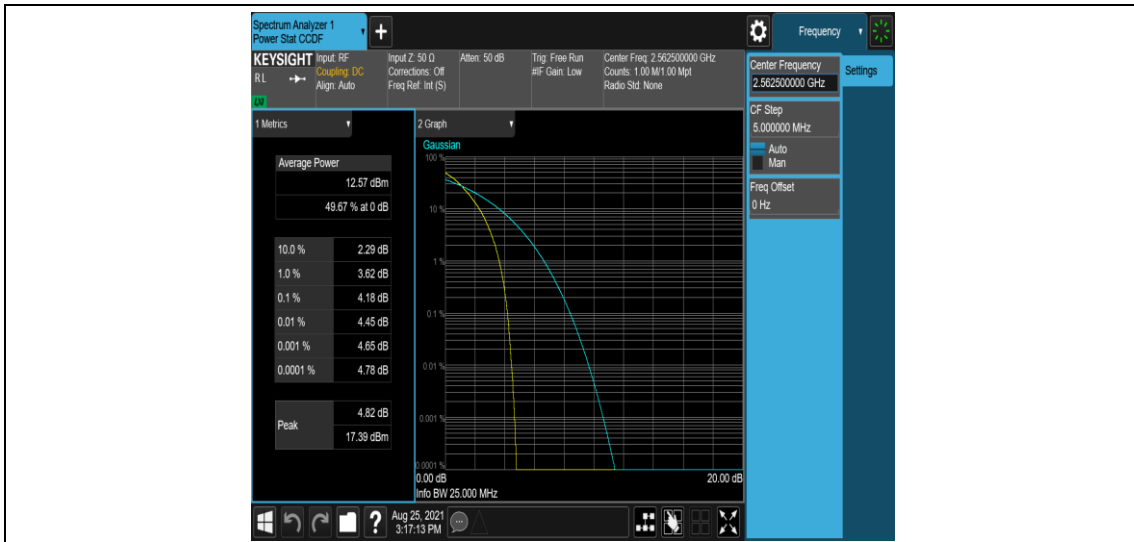

Band7-15MHz-QPSK-20825-75RB#0

Band7-15MHz-QPSK-21100-1RB#0

Band7-15MHz-QPSK-21100-75RB#0

Band7-15MHz-QPSK-21375-1RB#0

Band7-15MHz-QPSK-21375-75RB#0

Band7-15MHz-16QAM-20825-1RB#0

Band7-15MHz-16QAM-20825-75RB#0