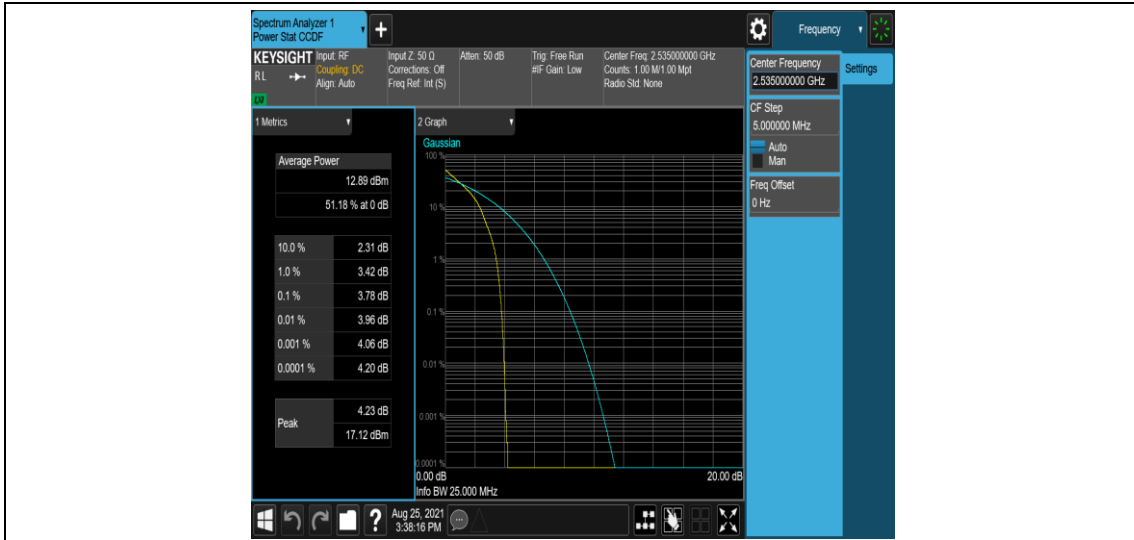

Band7-15MHz-16QAM-21100-1RB#0

Band7-15MHz-16QAM-21100-75RB#0

Band7-15MHz-16QAM-21375-1RB#0

Band7-15MHz-16QAM-21375-75RB#0

Band7-20MHz-QPSK-20850-1RB#0

Band7-20MHz-QPSK-20850-100RB#0

Band7-20MHz-QPSK-21100-1RB#0