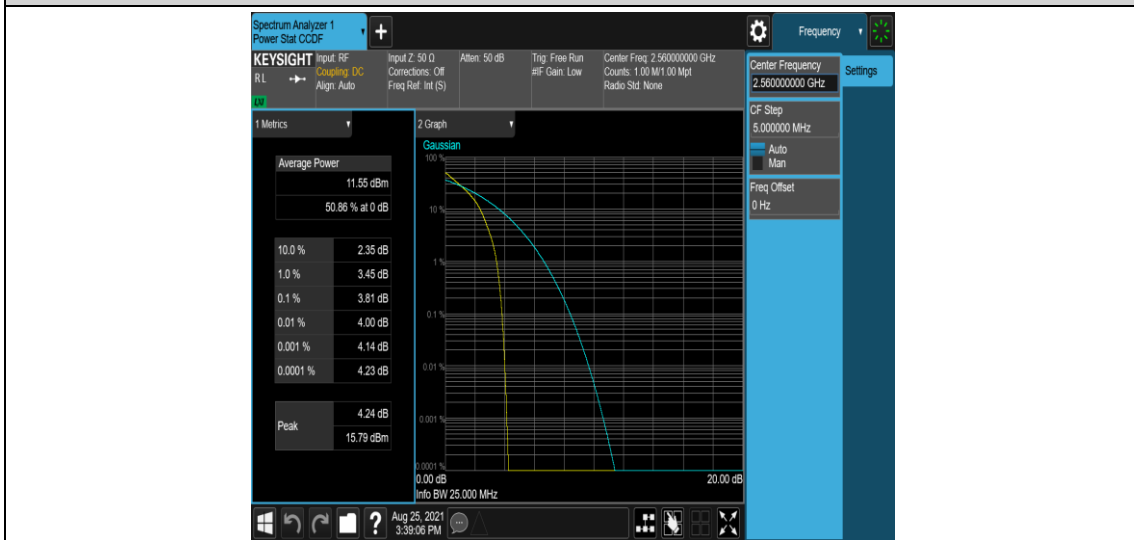

Band7-20MHz-QPSK-21350-1RB#0