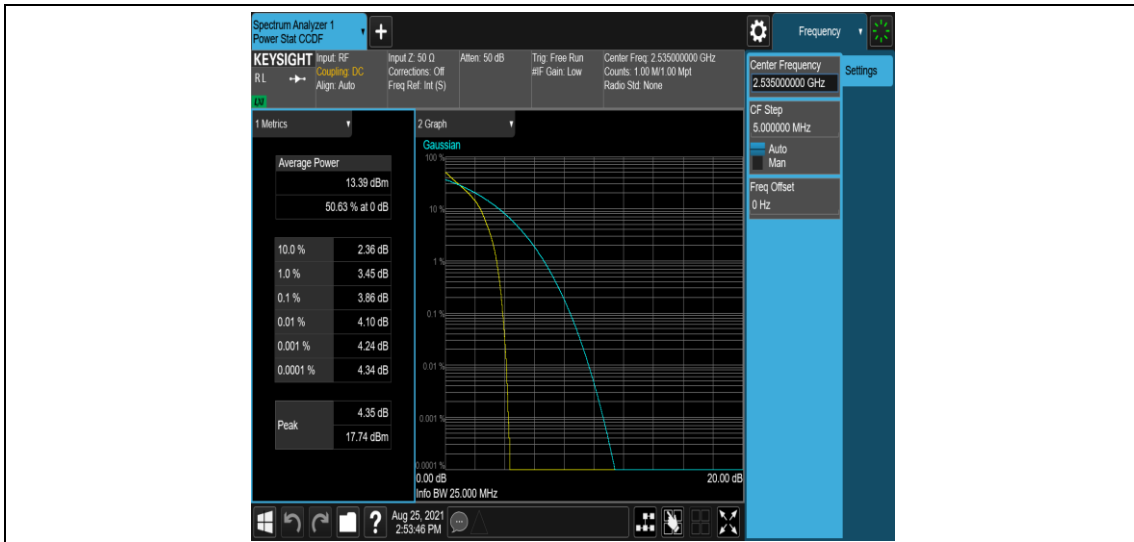

Band7-10MHz-QPSK-21100-1RB#0