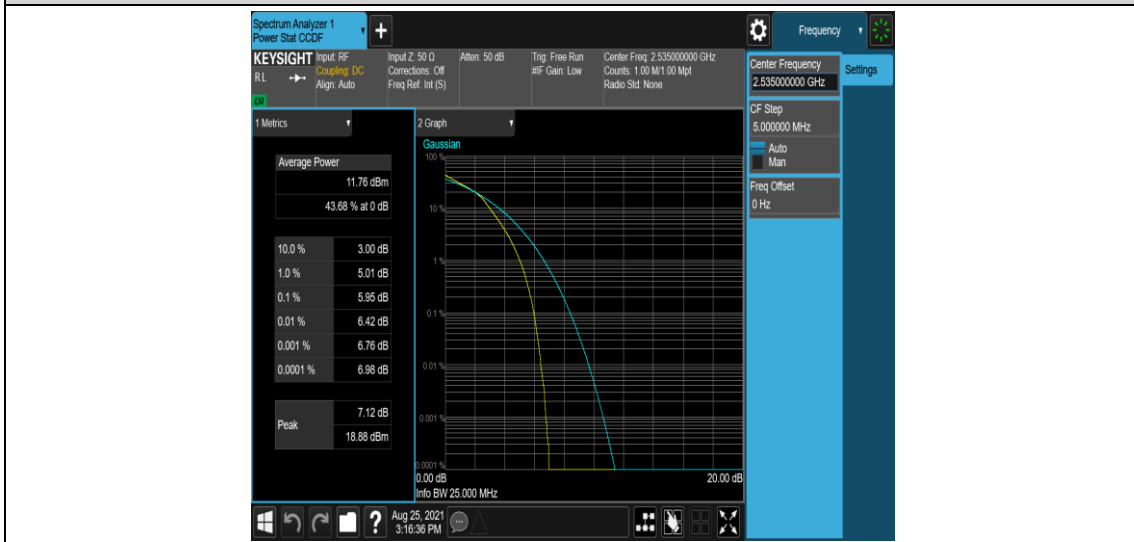

Band7-15MHz-16QAM-21100-75RB#0