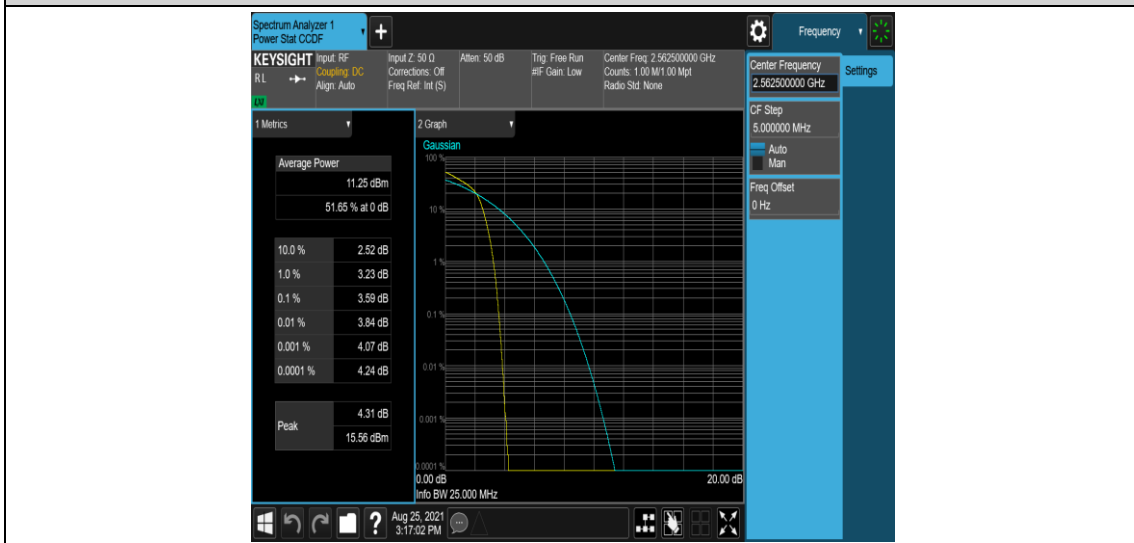

Band7-15MHz-16QAM-21375-1RB#0