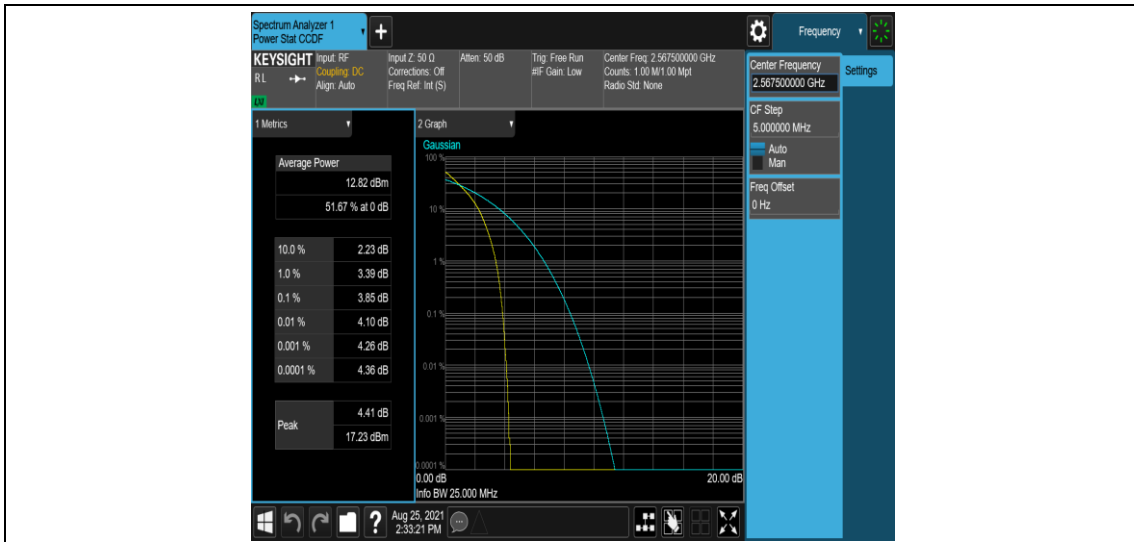

Test Graphs

Band7-5MHz-QPSK-21100-25RB#0

Band7-5MHz-QPSK-21425-1RB#0

Band7-5MHz-QPSK-21425-25RB#0

Band7-5MHz-16QAM-20775-1RB#0

Band7-5MHz-16QAM-20775-25RB#0

Band7-5MHz-16QAM-21100-1RB#0

Band7-5MHz-16QAM-21100-25RB#0