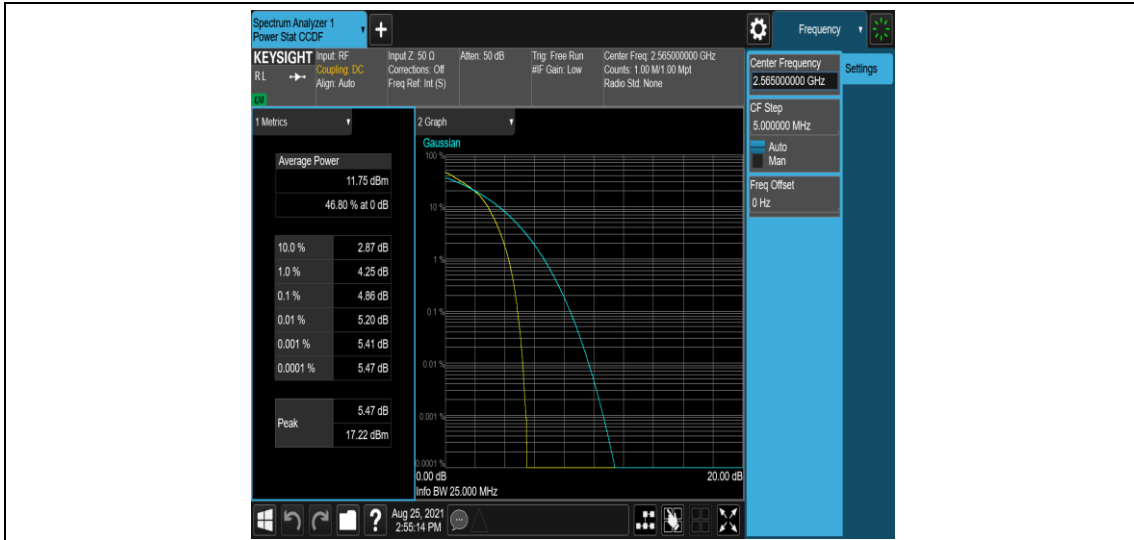

Band7-10MHz-16QAM-20800-1RB#0

Band7-10MHz-16QAM-20800-50RB#0

Band7-10MHz-16QAM-21100-1RB#0

Band7-10MHz-16QAM-21100-50RB#0

Band7-10MHz-16QAM-21400-1RB#0

Band7-10MHz-16QAM-21400-50RB#0

Band7-15MHz-QPSK-20825-1RB#0