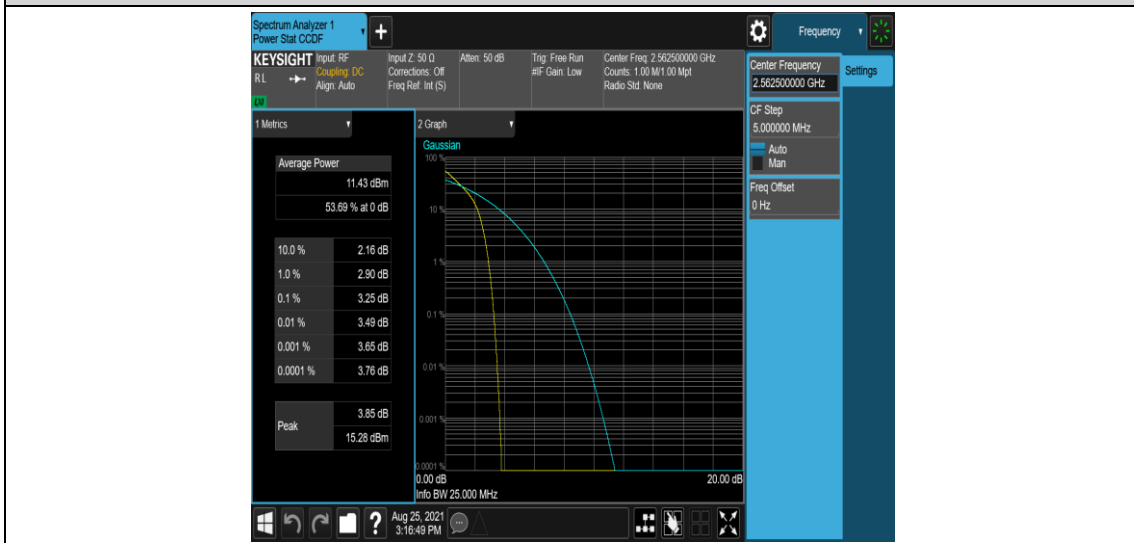

Band7-15MHz-QPSK-20825-75RB#0

Band7-15MHz-QPSK-21100-1RB#0

Band7-15MHz-QPSK-21100-75RB#0

Band7-15MHz-QPSK-21375-1RB#0

Band7-15MHz-QPSK-21375-75RB#0

Band7-15MHz-16QAM-20825-1RB#0

Band7-15MHz-16QAM-20825-75RB#0