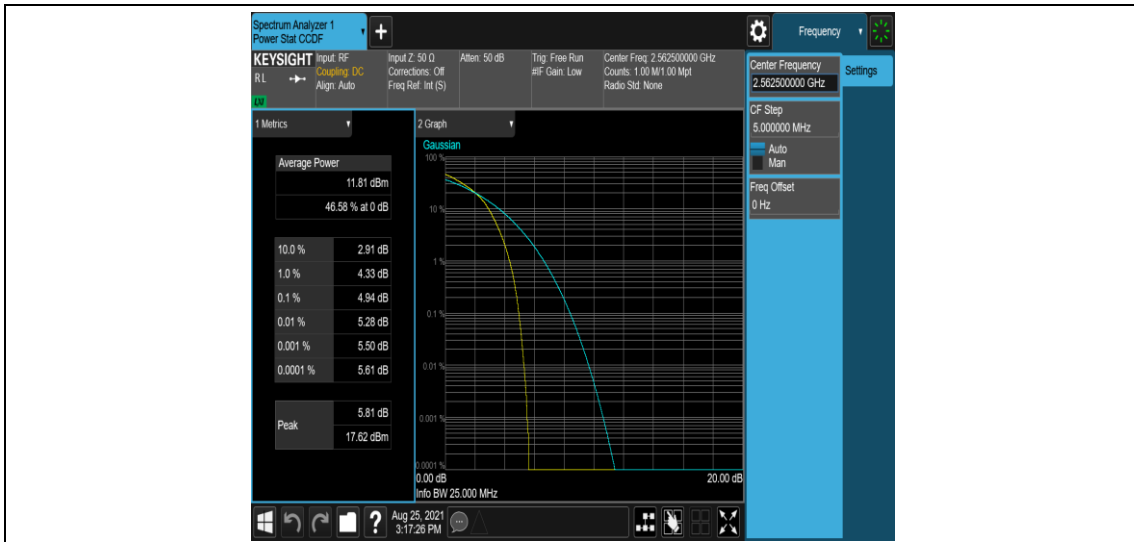

Band7-15MHz-16QAM-21100-1RB#0

Band7-15MHz-16QAM-21100-75RB#0

Band7-15MHz-16QAM-21375-1RB#0

Band7-15MHz-16QAM-21375-75RB#0

Band7-20MHz-QPSK-20850-1RB#0

Band7-20MHz-QPSK-20850-100RB#0

Band7-20MHz-QPSK-21100-1RB#0