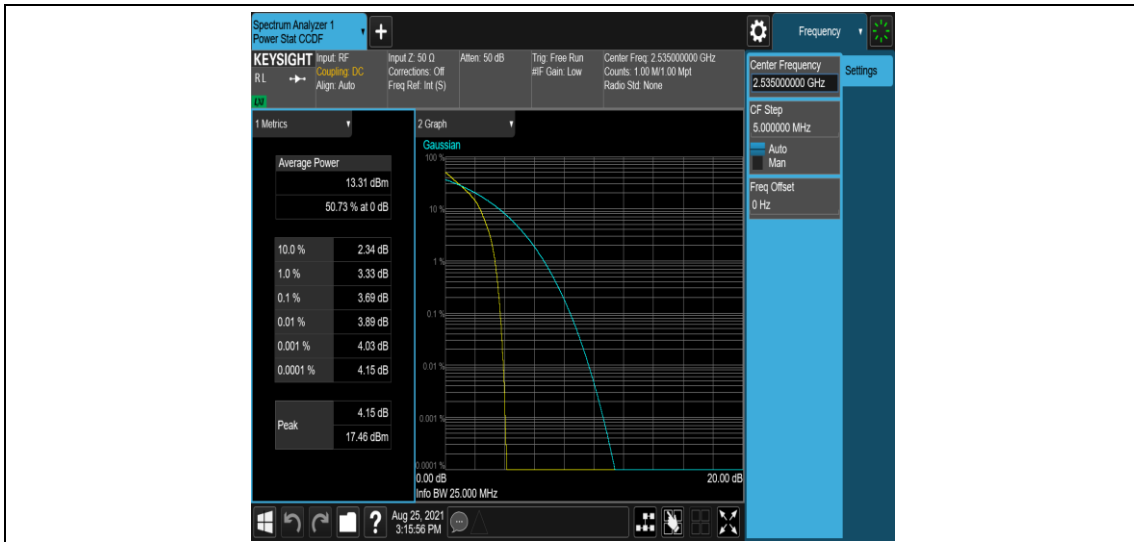

Band7-15MHz-QPSK-21100-1RB#0