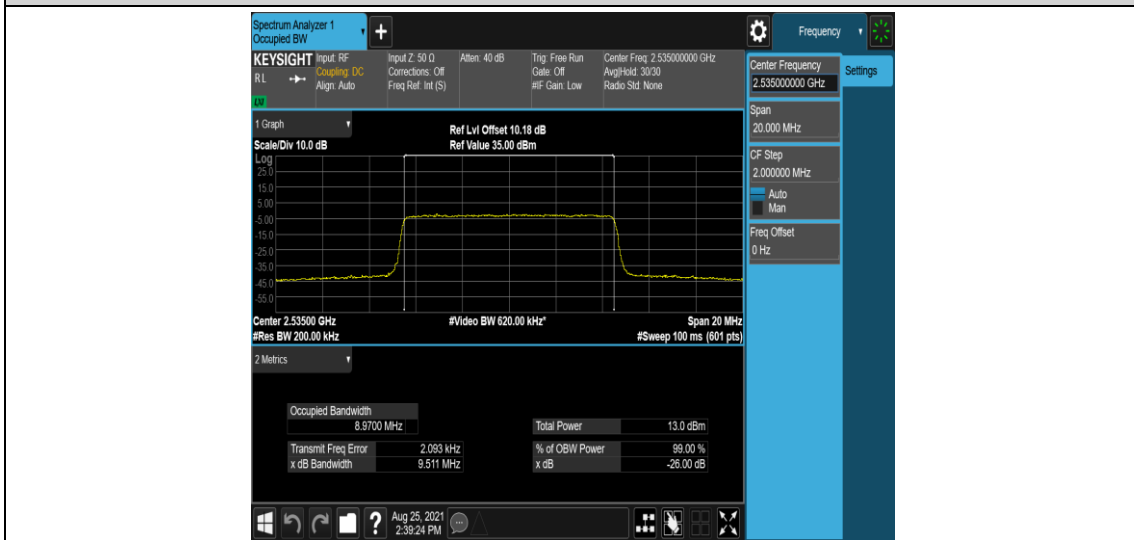

Band7-10MHz-16QAM-21100-50RB#0

Band7-10MHz-16QAM-21400-50RB#0