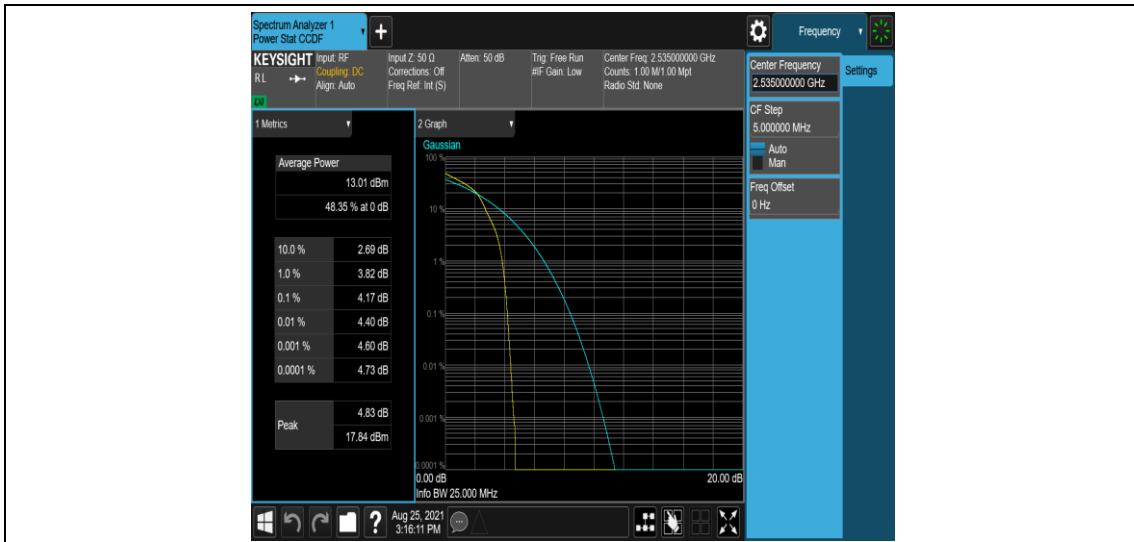

Band7-15MHz-16QAM-21100-1RB#0