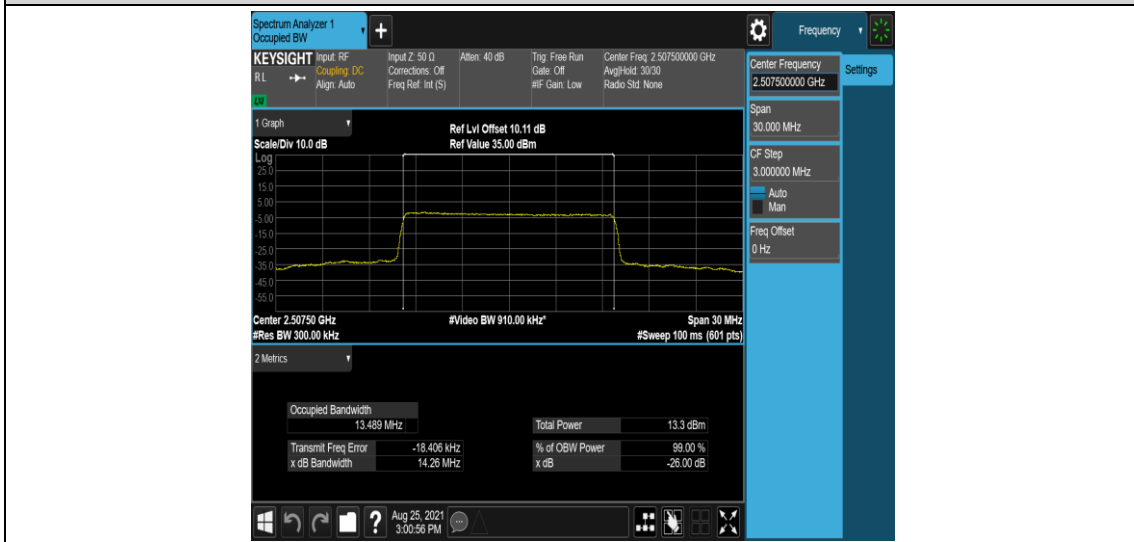

Band7-15MHz-QPSK-20825-75RB#0

Band7-15MHz-QPSK-21100-75RB#0

Band7-15MHz-QPSK-21375-75RB#0

Band7-15MHz-16QAM-20825-75RB#0

Band7-15MHz-16QAM-21100-75RB#0

Band7-15MHz-16QAM-21375-75RB#0

Band7-20MHz-QPSK-20850-100RB#0