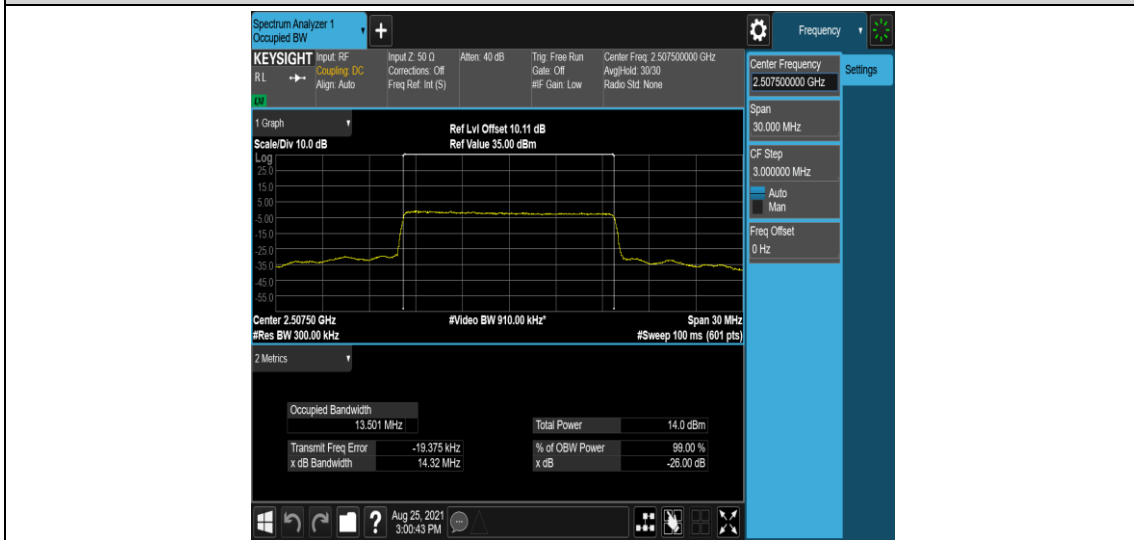

Band7-15MHz-QPSK-20825-75RB#0

Band7-15MHz-QPSK-21100-75RB#0

Band7-15MHz-QPSK-21375-75RB#0

Band7-15MHz-16QAM-20825-75RB#0

Band7-15MHz-16QAM-21100-75RB#0

Band7-15MHz-16QAM-21375-75RB#0

Band7-20MHz-QPSK-20850-100RB#0