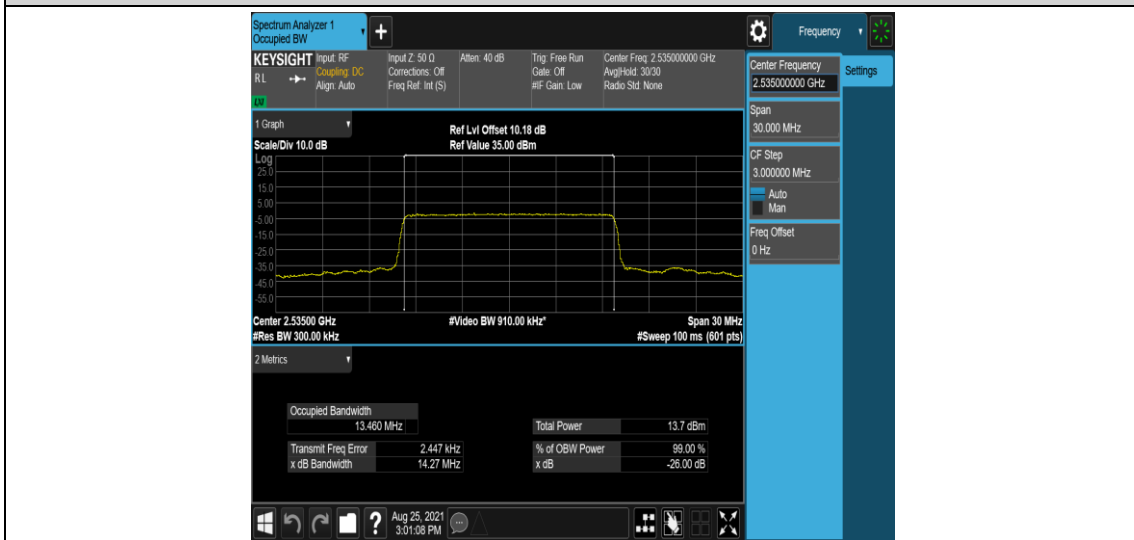

Band7-15MHz-QPSK-20825-75RB#0

Band7-15MHz-QPSK-21100-75RB#0

Band7-15MHz-QPSK-21375-75RB#0

Band7-15MHz-16QAM-20825-75RB#0

Band7-15MHz-16QAM-21100-75RB#0

Band7-15MHz-16QAM-21375-75RB#0

Band7-20MHz-QPSK-20850-100RB#0