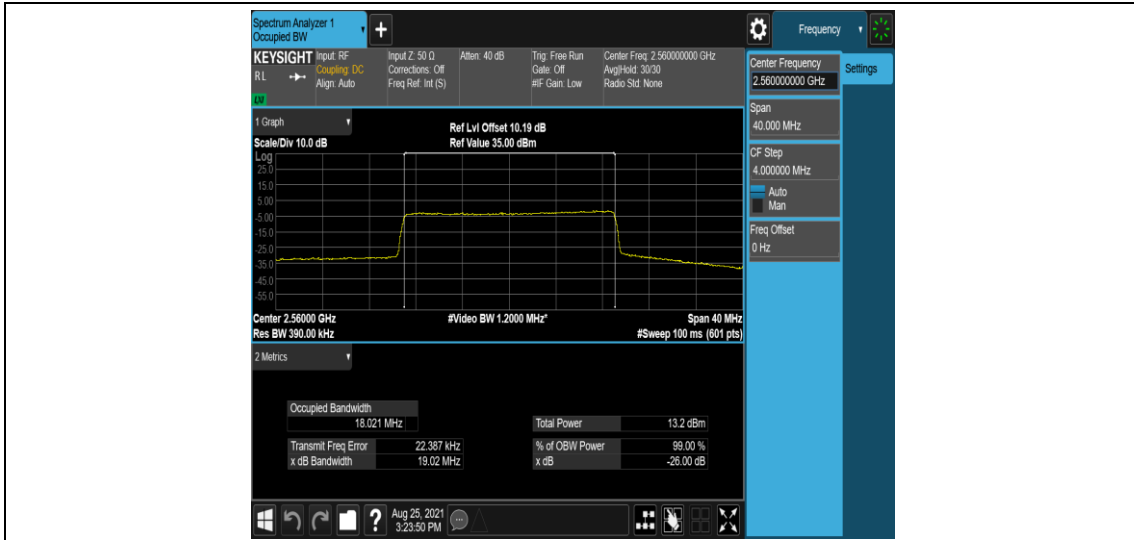

Band7-20MHz-QPSK-21350-100RB#0