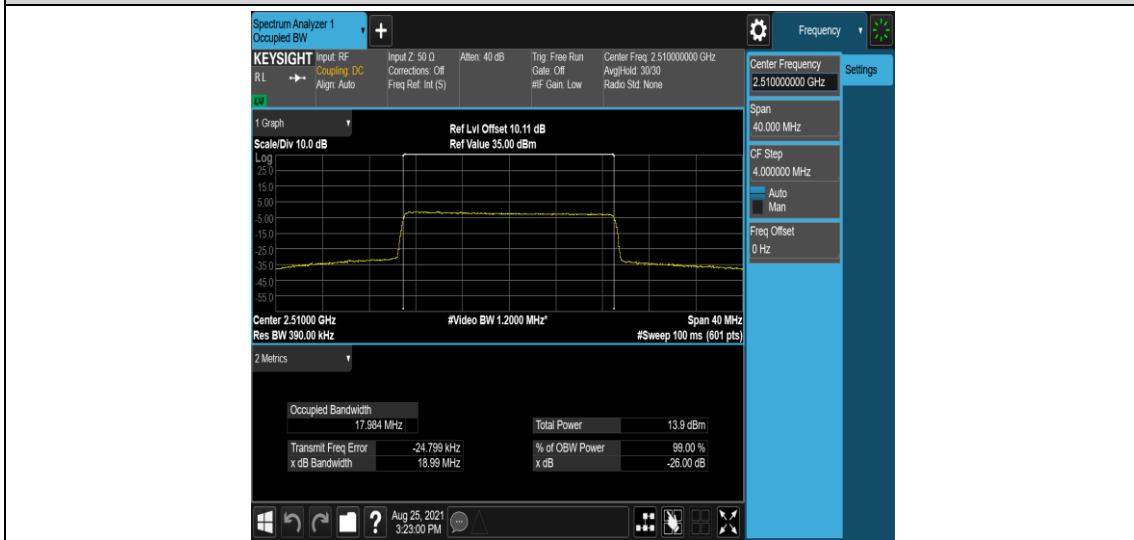

Band7-15MHz-QPSK-20825-75RB#0

Band7-15MHz-QPSK-21100-75RB#0

Band7-15MHz-QPSK-21375-75RB#0

Band7-15MHz-16QAM-20825-75RB#0

Band7-15MHz-16QAM-21100-75RB#0

Band7-15MHz-16QAM-21375-75RB#0

Band7-20MHz-QPSK-20850-100RB#0