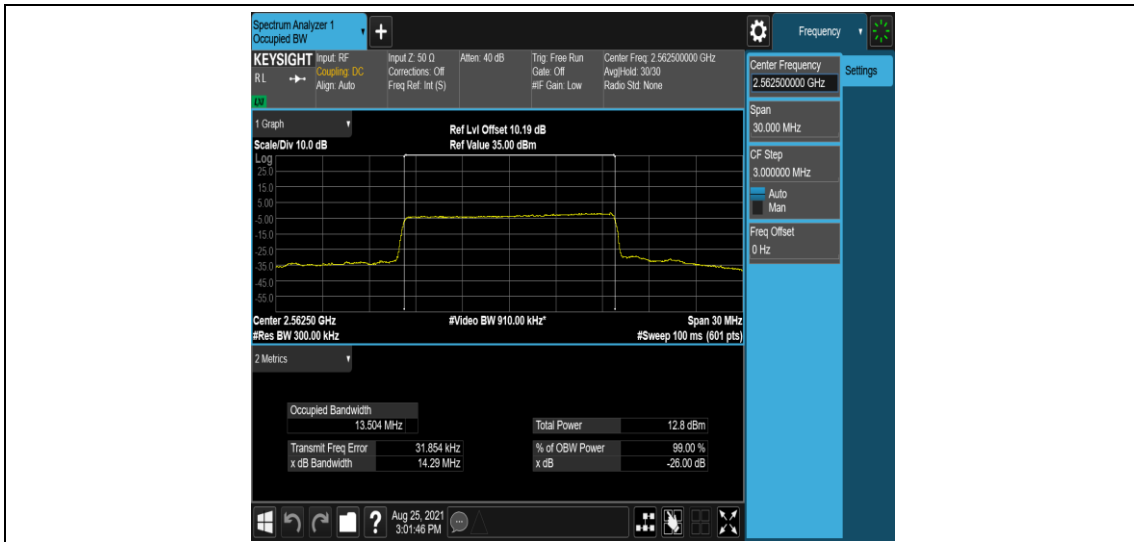

Band7-15MHz-QPSK-20825-75RB#0

Band7-15MHz-QPSK-21100-75RB#0

Band7-15MHz-QPSK-21375-75RB#0

Band7-15MHz-16QAM-20825-75RB#0

Band7-15MHz-16QAM-21100-75RB#0

Band7-15MHz-16QAM-21375-75RB#0

Band7-20MHz-QPSK-20850-100RB#0