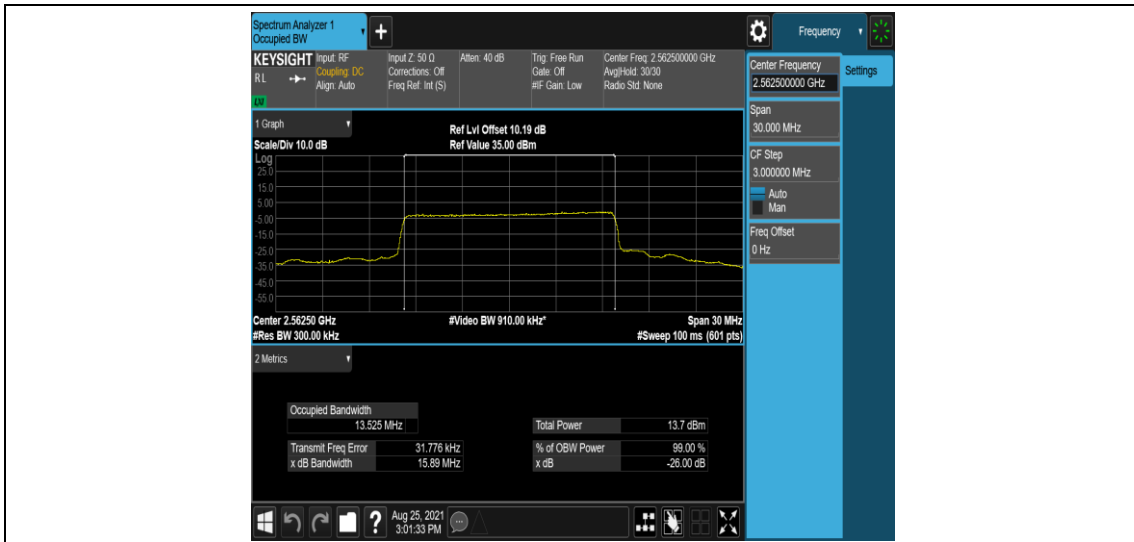

Band7-15MHz-QPSK-20825-75RB#0

Band7-15MHz-QPSK-21100-75RB#0

Band7-15MHz-QPSK-21375-75RB#0

Band7-15MHz-16QAM-20825-75RB#0

Band7-15MHz-16QAM-21100-75RB#0

Band7-15MHz-16QAM-21375-75RB#0

Band7-20MHz-QPSK-20850-100RB#0