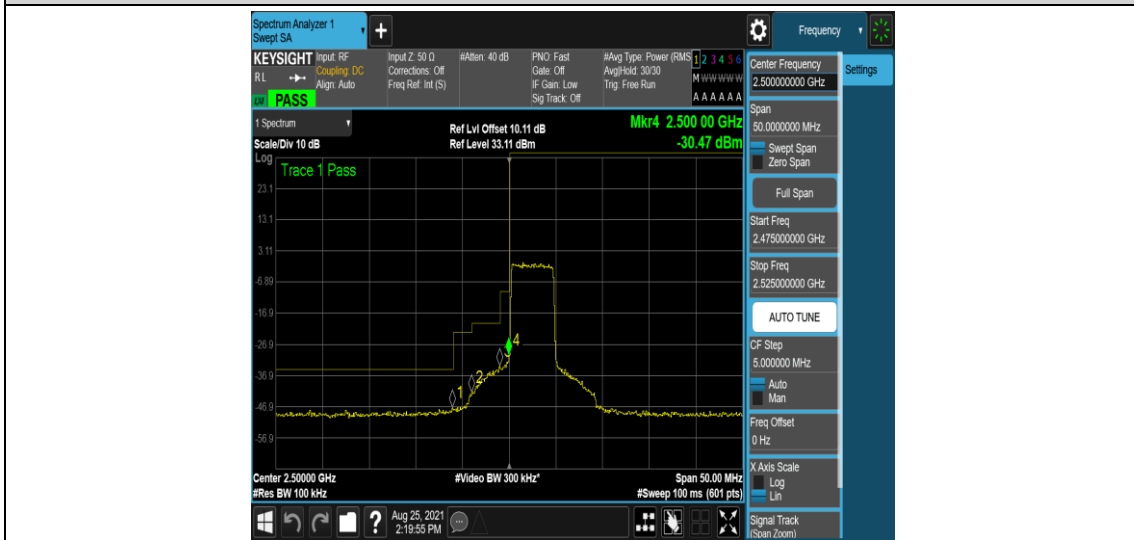

Band7-5MHz-QPSK-20775-25RB#0