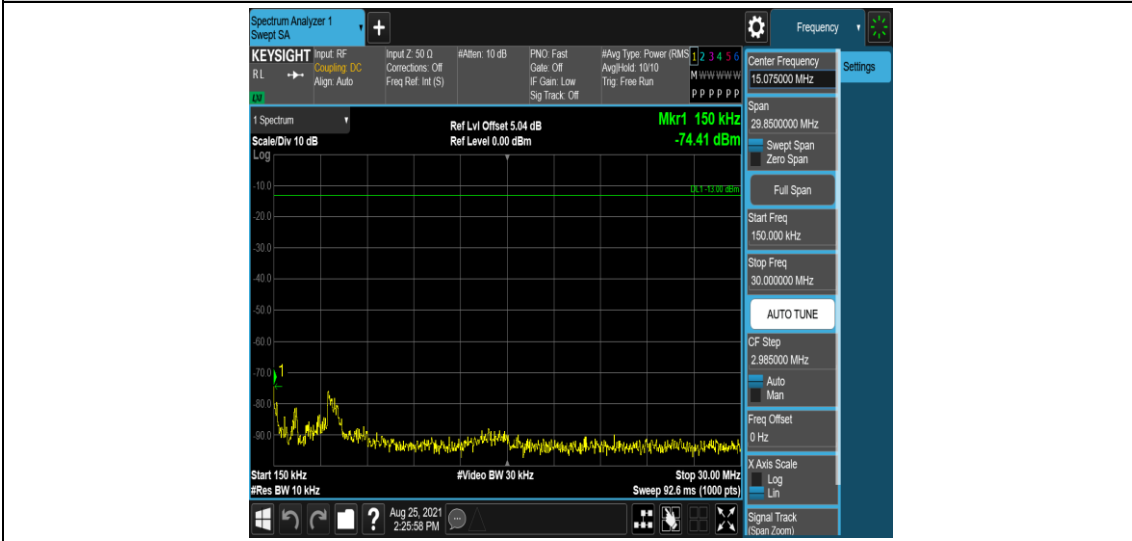

Band7-5MHz-16QAM-20775-1RB#0-Range1:0.009~0.15MHz

Band7-5MHz-16QAM-20775-1RB#0-Range2:0.15~30MHz

Band7-5MHz-16QAM-20775-1RB#0-Range3:30~1000MHz

Band7-5MHz-16QAM-20775-1RB#0-Range4:1000~3000MHz

Band7-5MHz-16QAM-20775-1RB#0-Range5:3000~26500MHz

Band7-5MHz-16QAM-21100-1RB#0-Range1:0.009~0.15MHz

Band7-5MHz-16QAM-21100-1RB#0-Range2:0.15~30MHz

Band7-5MHz-16QAM-21100-1RB#0-Range3:30~1000MHz

Band7-5MHz-16QAM-21100-1RB#0-Range4:1000~3000MHz

Band7-5MHz-16QAM-21100-1RB#0-Range5:3000~26500MHz