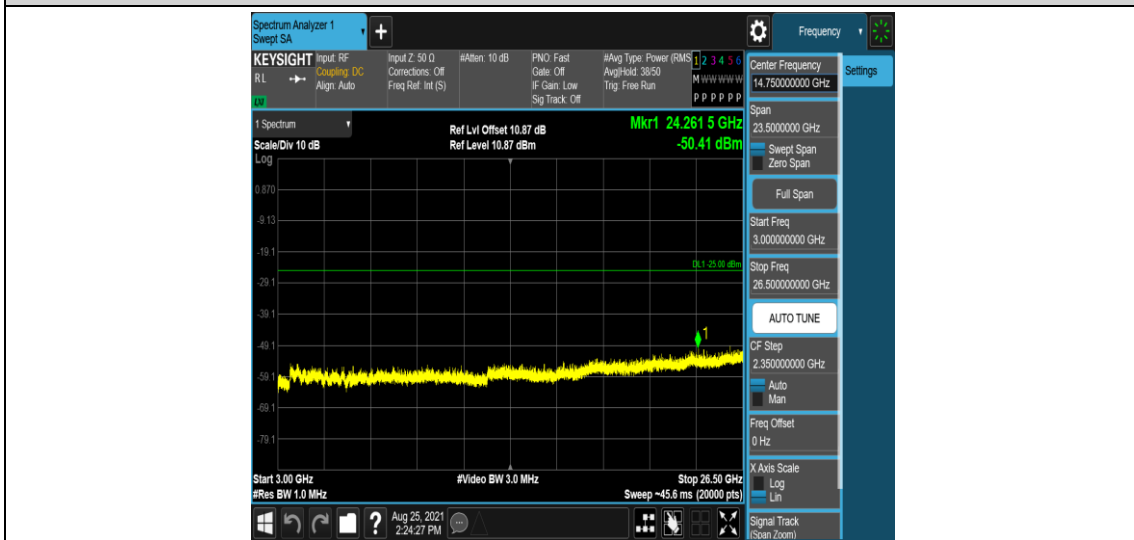

Band7-5MHz-16QAM-20775-1RB#0-Range1:0.009~0.15MHz

Band7-5MHz-16QAM-20775-1RB#0-Range2:0.15~30MHz

Band7-5MHz-16QAM-20775-1RB#0-Range3:30~1000MHz

Band7-5MHz-16QAM-20775-1RB#0-Range4:1000~3000MHz

Band7-5MHz-16QAM-20775-1RB#0-Range5:3000~26500MHz