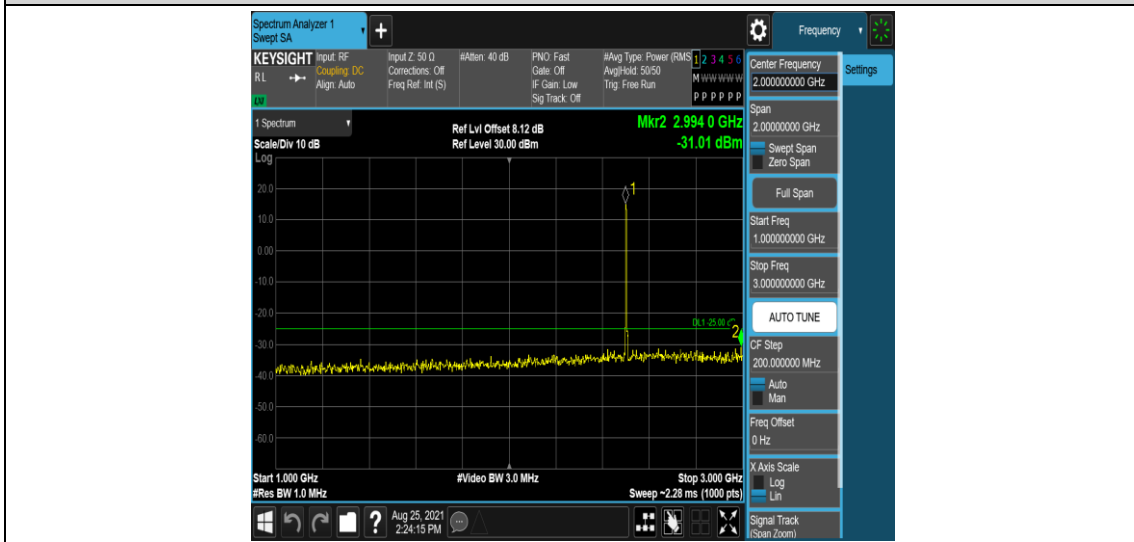

Band7-5MHz-16QAM-20775-1RB#0-Range1:0.009~0.15MHz

Band7-5MHz-16QAM-20775-1RB#0-Range2:0.15~30MHz

Band7-5MHz-16QAM-20775-1RB#0-Range3:30~1000MHz

Band7-5MHz-16QAM-20775-1RB#0-Range4:1000~3000MHz

Band7-5MHz-16QAM-20775-1RB#0-Range5:3000~26500MHz