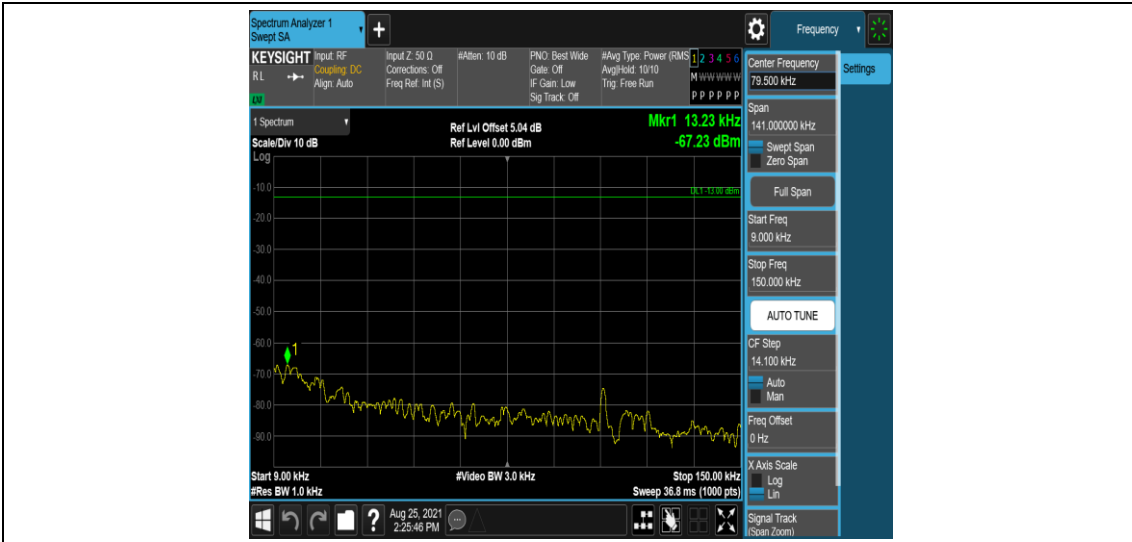

Band7-5MHz-16QAM-21100-1RB#0-Range1:0.009~0.15MHz

Band7-5MHz-16QAM-21100-1RB#0-Range2:0.15~30MHz