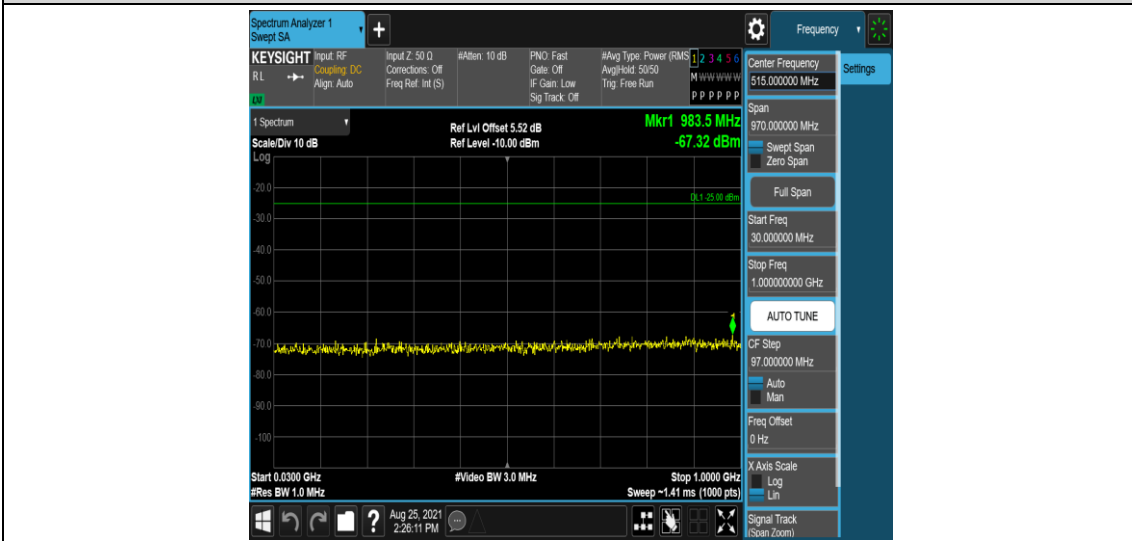

Band7-5MHz-16QAM-21100-1RB#0-Range3:30~1000MHz

Band7-5MHz-16QAM-21100-1RB#0-Range4:1000~3000MHz