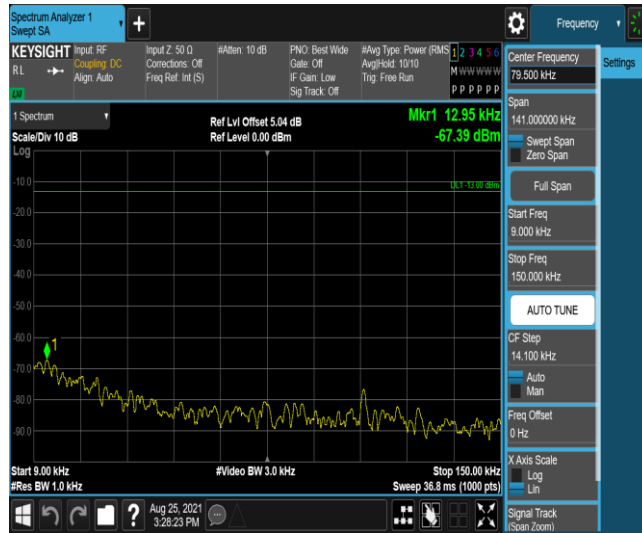

Band7-20MHz-QPSK-20850-1RB#0-Range1:0.009~0.15MHz

Band7-20MHz-QPSK-20850-1RB#0-Range2:0.15~30MHz