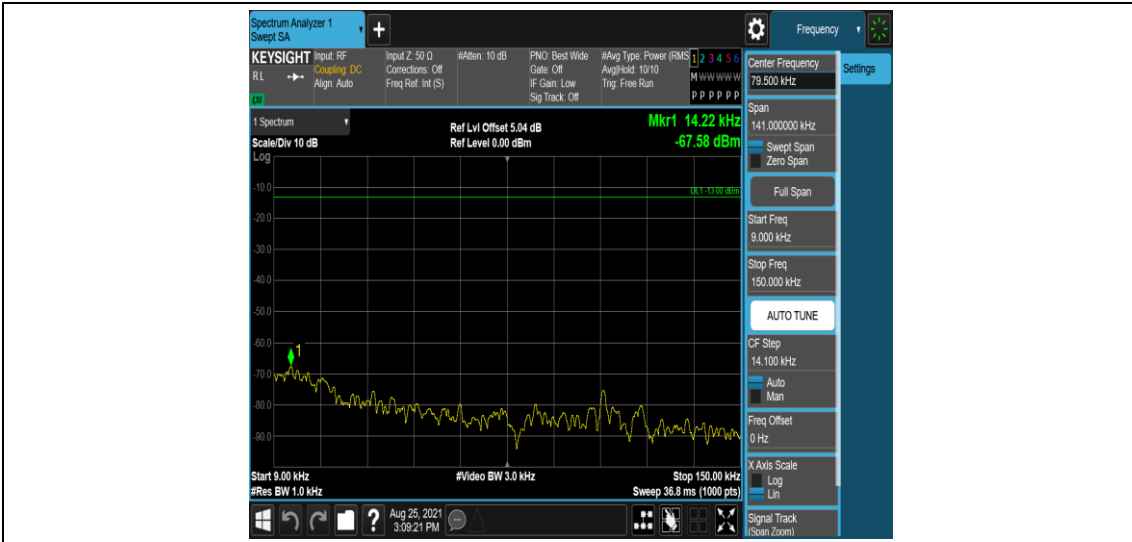

Band7-15MHz-QPSK-21375-1RB#0-Range5:3000~26500MHz

Band7-15MHz-16QAM-20825-1RB#0-Range1:0.009~0.15MHz

Band7-15MHz-16QAM-20825-1RB#0-Range2:0.15~30MHz

Band7-15MHz-16QAM-20825-1RB#0-Range3:30~1000MHz

Band7-15MHz-16QAM-20825-1RB#0-Range4:1000~3000MHz

Band7-15MHz-16QAM-20825-1RB#0-Range5:3000~26500MHz

Band7-15MHz-16QAM-21100-1RB#0-Range1:0.009~0.15MHz

Band7-15MHz-16QAM-21100-1RB#0-Range2:0.15~30MHz

Band7-15MHz-16QAM-21100-1RB#0-Range3:30~1000MHz

Band7-15MHz-16QAM-21100-1RB#0-Range4:1000~3000MHz