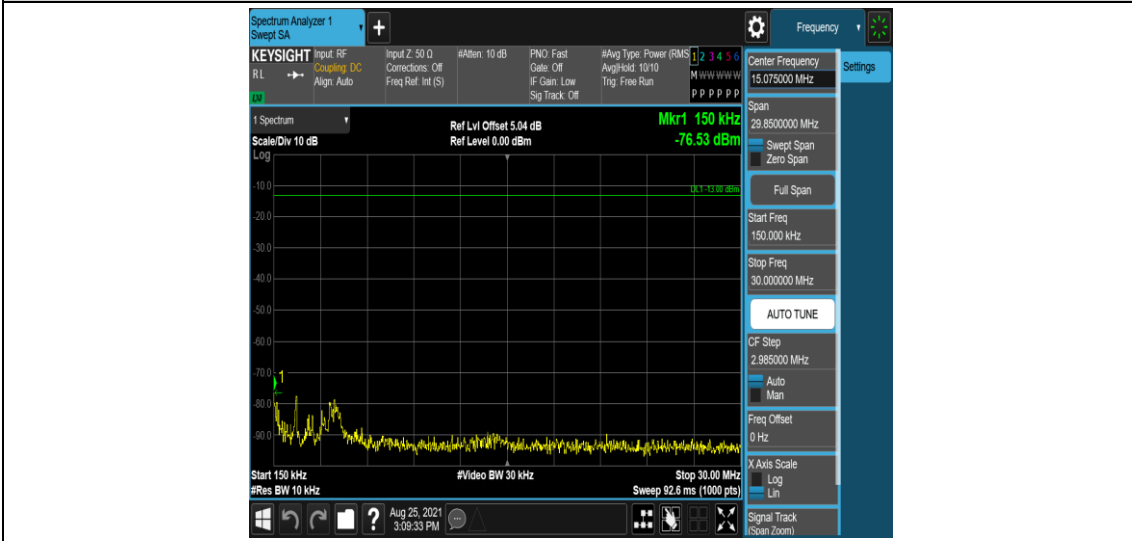

Band7-15MHz-QPSK-21375-1RB#0-Range5:3000~26500MHz

Band7-15MHz-16QAM-20825-1RB#0-Range1:0.009~0.15MHz

Band7-15MHz-16QAM-20825-1RB#0-Range2:0.15~30MHz

Band7-15MHz-16QAM-20825-1RB#0-Range3:30~1000MHz

Band7-15MHz-16QAM-20825-1RB#0-Range4:1000~3000MHz

Band7-15MHz-16QAM-20825-1RB#0-Range5:3000~26500MHz

Band7-15MHz-16QAM-21100-1RB#0-Range1:0.009~0.15MHz

Band7-15MHz-16QAM-21100-1RB#0-Range2:0.15~30MHz

Band7-15MHz-16QAM-21100-1RB#0-Range3:30~1000MHz

Band7-15MHz-16QAM-21100-1RB#0-Range4:1000~3000MHz