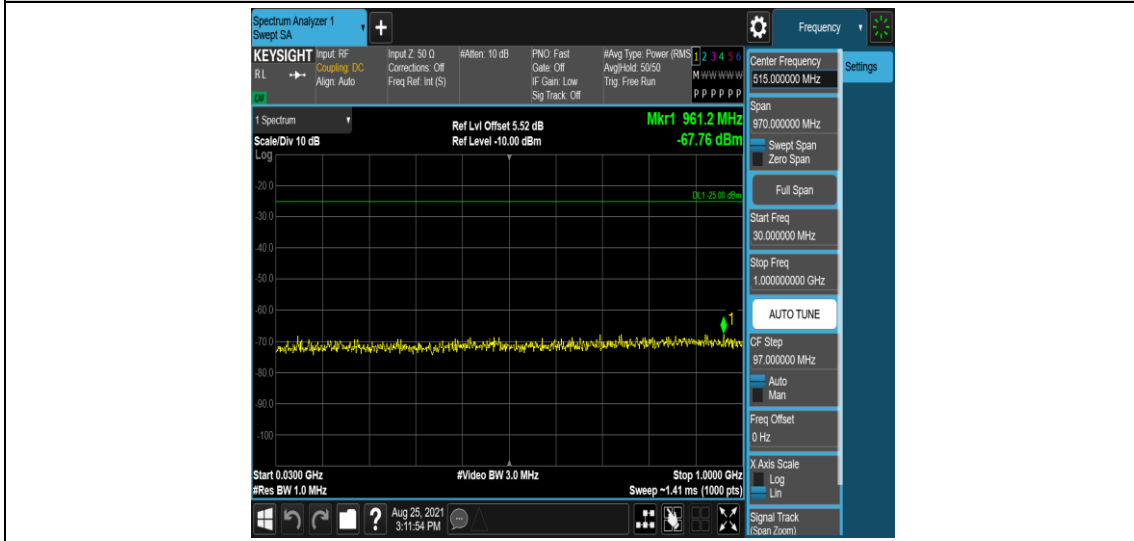

Band7-15MHz-16QAM-21100-1RB#0-Range5:3000~26500MHz

Band7-15MHz-16QAM-21375-1RB#0-Range1:0.009~0.15MHz

Band7-15MHz-16QAM-21375-1RB#0-Range2:0.15~30MHz

Band7-15MHz-16QAM-21375-1RB#0-Range3:30~1000MHz

Band7-15MHz-16QAM-21375-1RB#0-Range4:1000~3000MHz