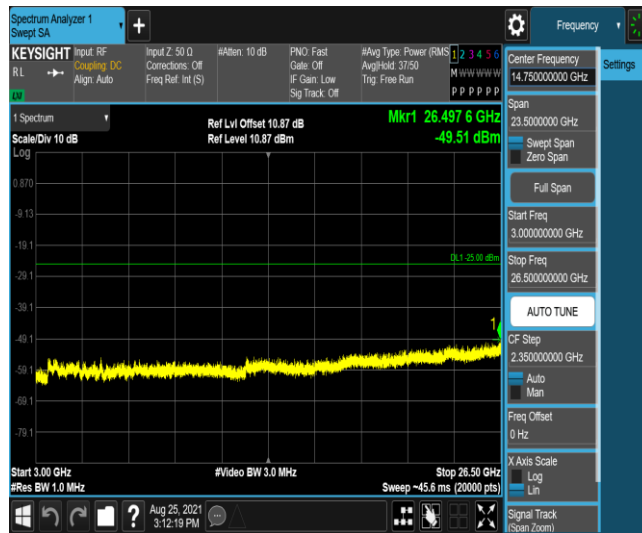

Band7-15MHz-16QAM-21375-1RB#0-Range5:3000~26500MHz

Band7-20MHz-QPSK-20850-1RB#0-Range1:0.009~0.15MHz