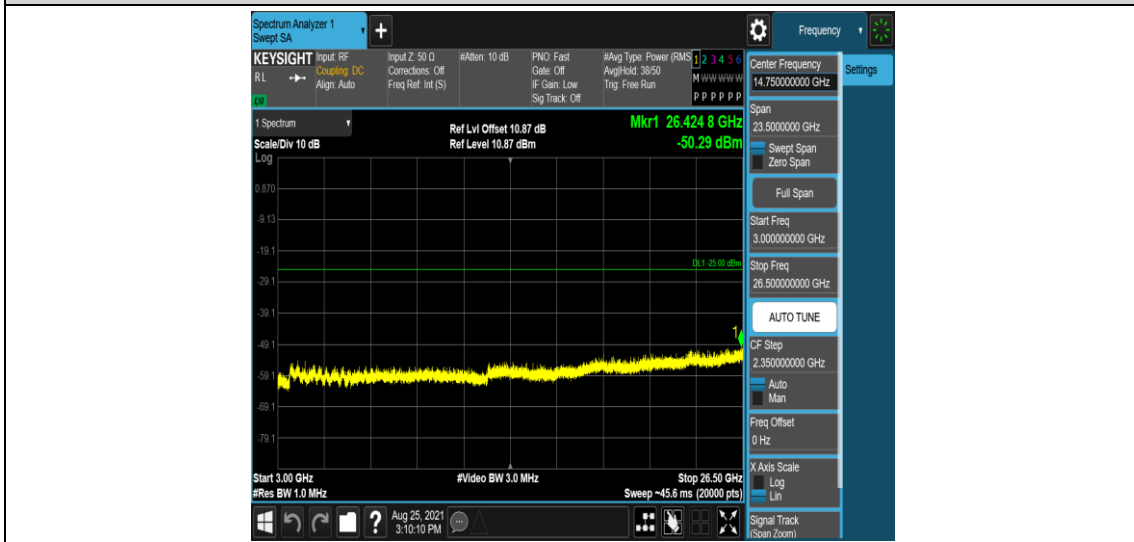

Band7-15MHz-16QAM-21100-1RB#0-Range5:3000~26500MHz

Band7-15MHz-16QAM-21375-1RB#0-Range1:0.009~0.15MHz