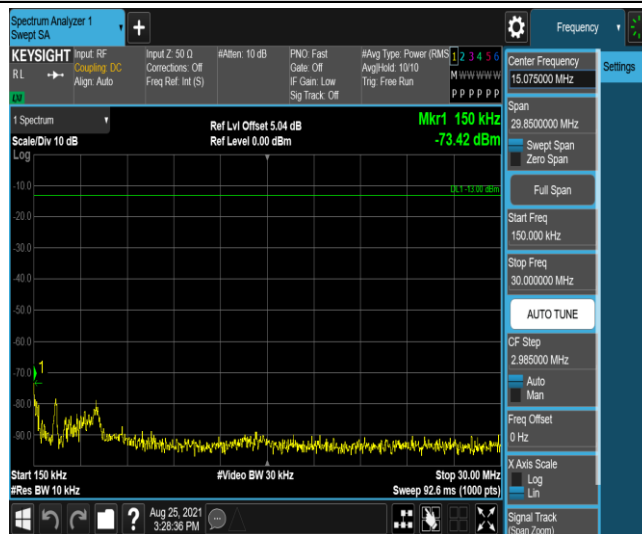

Band7-20MHz-QPSK-20850-1RB#0-Range2:0.15~30MHz

Band7-20MHz-QPSK-20850-1RB#0-Range3:30~1000MHz