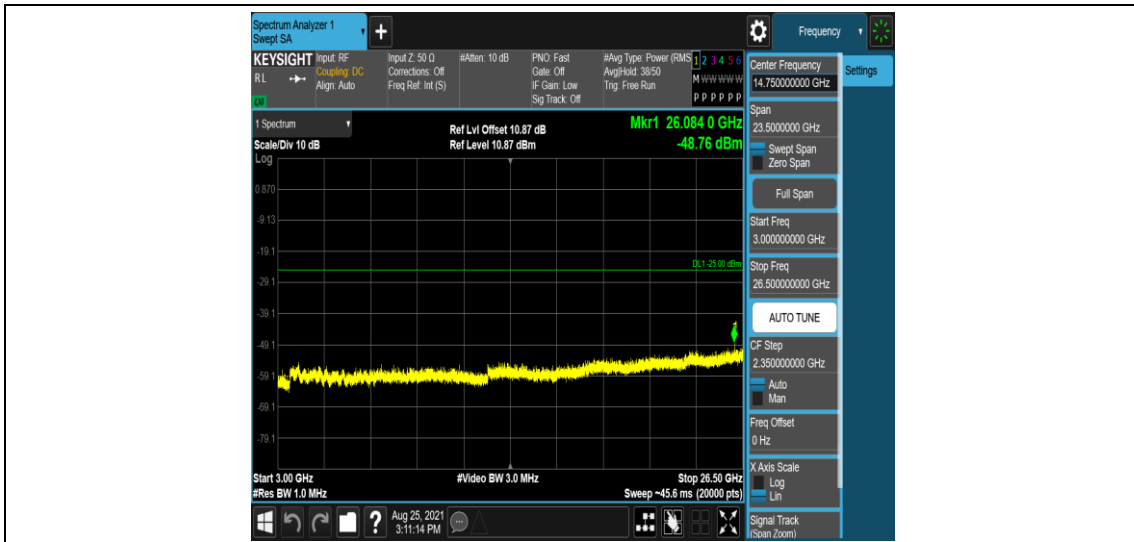

Band7-15MHz-QPSK-21375-1RB#0-Range5:3000~26500MHz

Band7-15MHz-16QAM-20825-1RB#0-Range1:0.009~0.15MHz