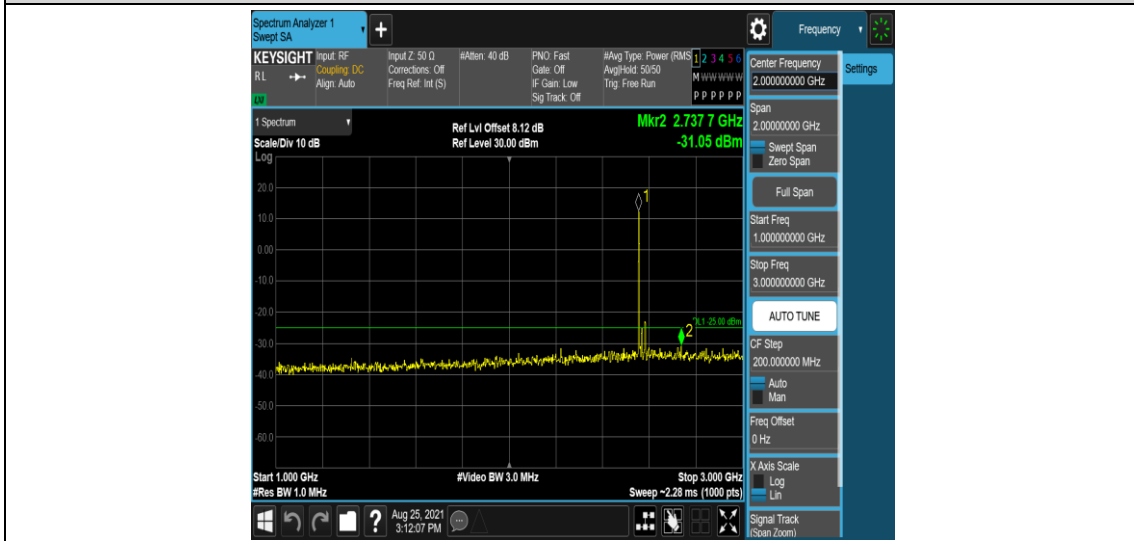

Band7-15MHz-16QAM-21100-1RB#0-Range5:3000~26500MHz

Band7-15MHz-16QAM-21375-1RB#0-Range1:0.009~0.15MHz

Band7-15MHz-16QAM-21375-1RB#0-Range2:0.15~30MHz

Band7-15MHz-16QAM-21375-1RB#0-Range3:30~1000MHz

Band7-15MHz-16QAM-21375-1RB#0-Range4:1000~3000MHz