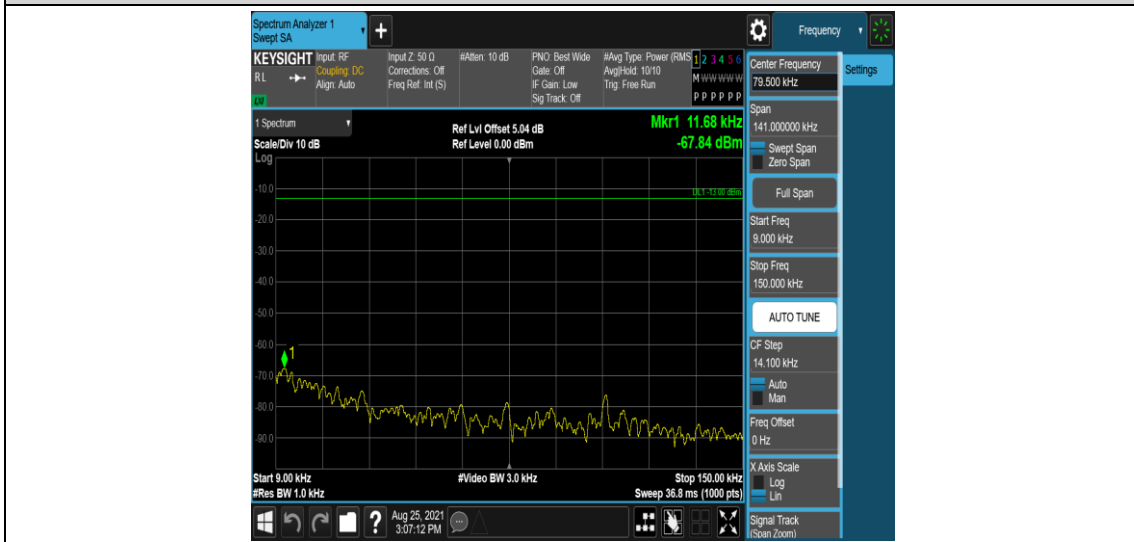

Band7-15MHz-16QAM-20825-1RB#0-Range1:0.009~0.15MHz

Band7-15MHz-16QAM-20825-1RB#0-Range2:0.15~30MHz