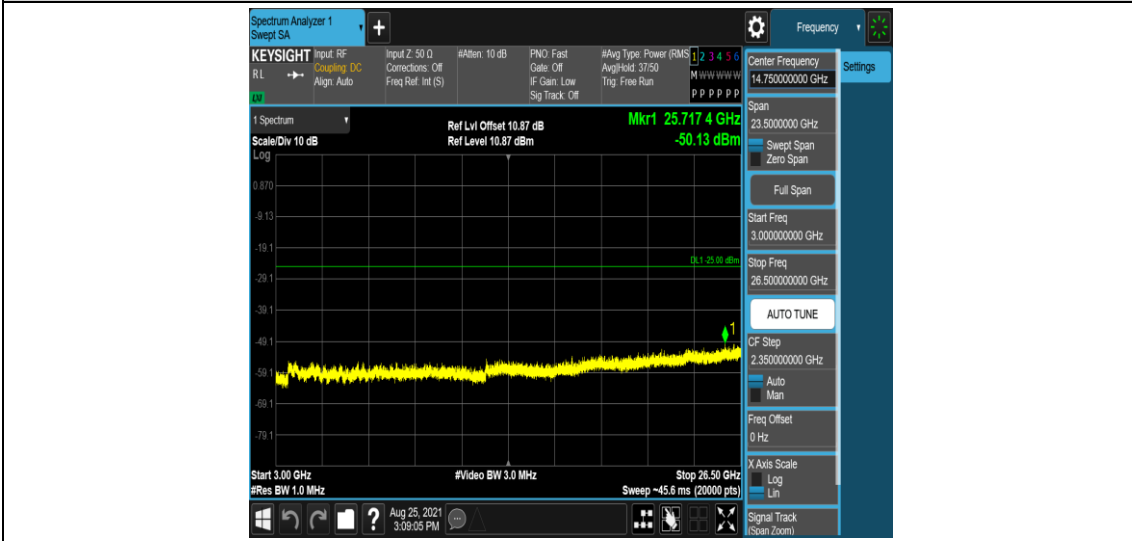

Band7-15MHz-QPSK-21100-1RB#0-Range5:3000~26500MHz

Band7-15MHz-QPSK-21375-1RB#0-Range1:0.009~0.15MHz