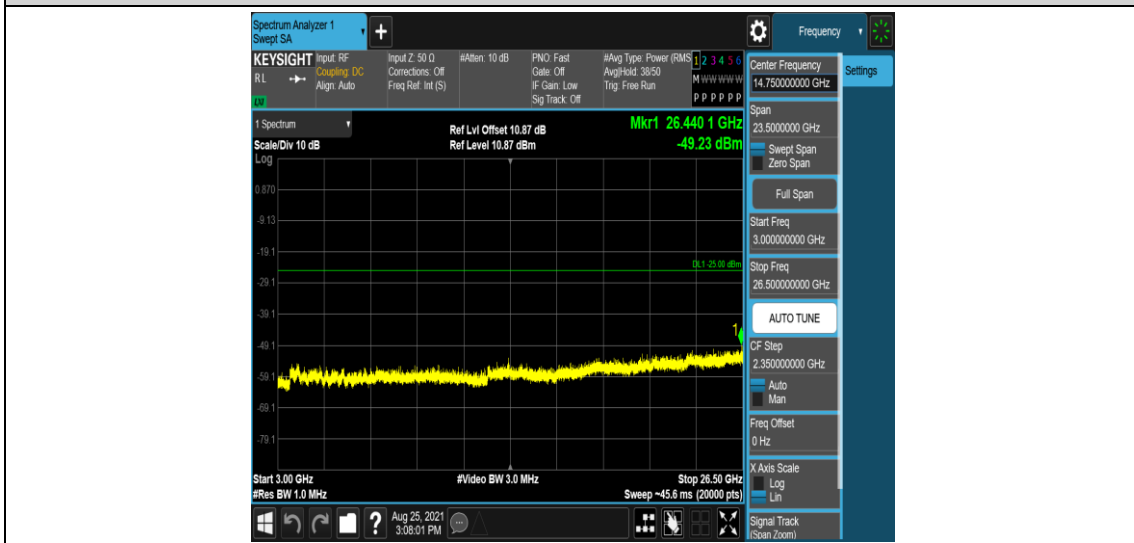

Band7-15MHz-16QAM-20825-1RB#0-Range5:3000~26500MHz

Band7-15MHz-16QAM-21100-1RB#0-Range1:0.009~0.15MHz