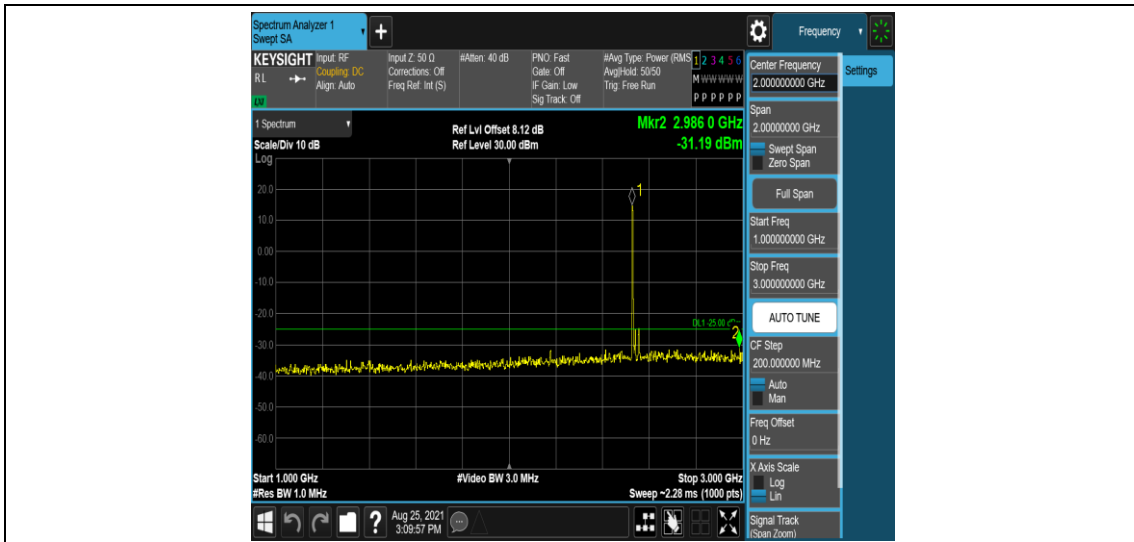

Band7-15MHz-16QAM-20825-1RB#0-Range5:3000~26500MHz

Band7-15MHz-16QAM-21100-1RB#0-Range1:0.009~0.15MHz

Band7-15MHz-16QAM-21100-1RB#0-Range2:0.15~30MHz

Band7-15MHz-16QAM-21100-1RB#0-Range3:30~1000MHz

Band7-15MHz-16QAM-21100-1RB#0-Range4:1000~3000MHz