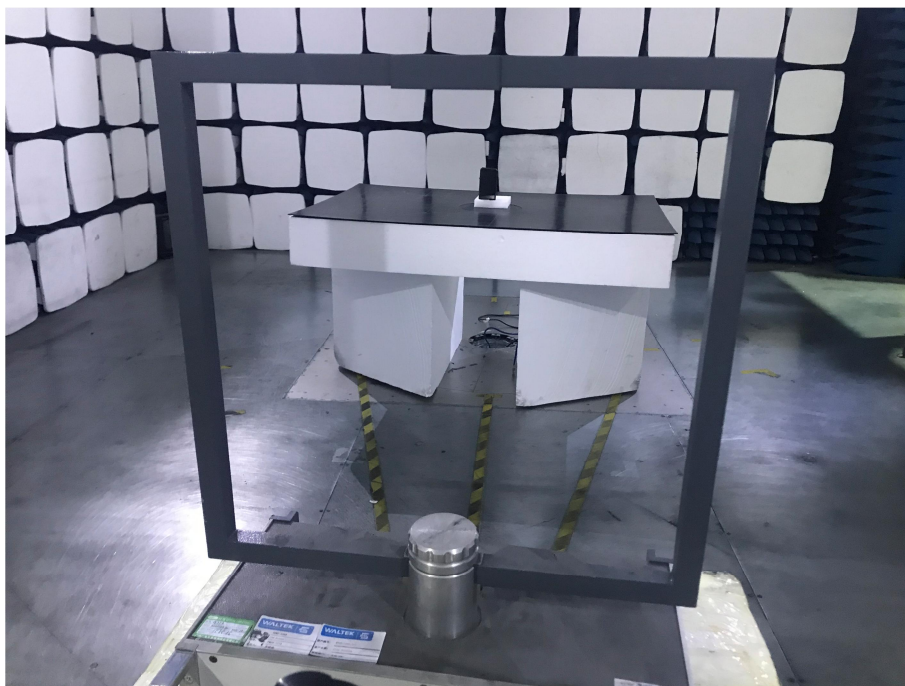

EXHIBIT 4 - TEST SETUP PHOTOGRAPHS

Radiation Emission Test Setup (Below 30MHz)

Radiation Emission Test Setup (30MHz to 1GHz)

Radiation Emission Test Setup (1GHz to 18GHz)

Radiation Emission Test Setup (Above 18GHz)