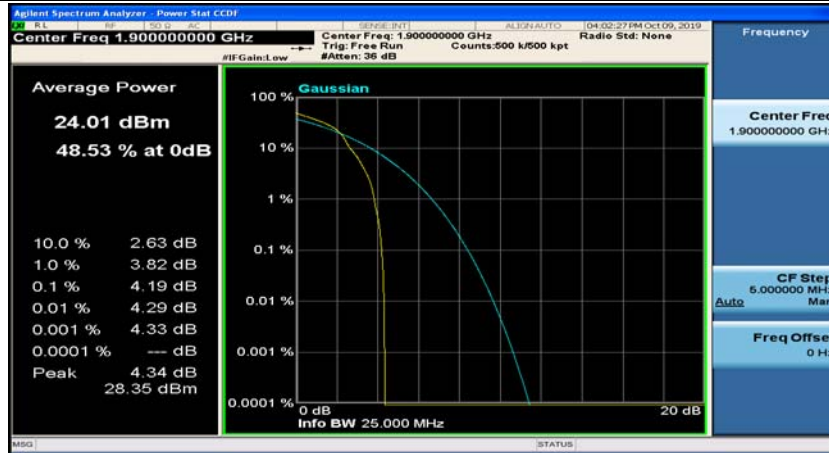

(Channel Bandwidth:20 MHz)_MCH_16QAM_50RB#0

(Channel Bandwidth:20 MHz)_MCH_16QAM_50RB#25

(Channel Bandwidth:20 MHz)_MCH_16QAM_50RB#0

(Channel Bandwidth:20 MHz)_MCH_16QAM_100RB#0

(Channel Bandwidth:20 MHz)_HCH_16QAM_1RB#0