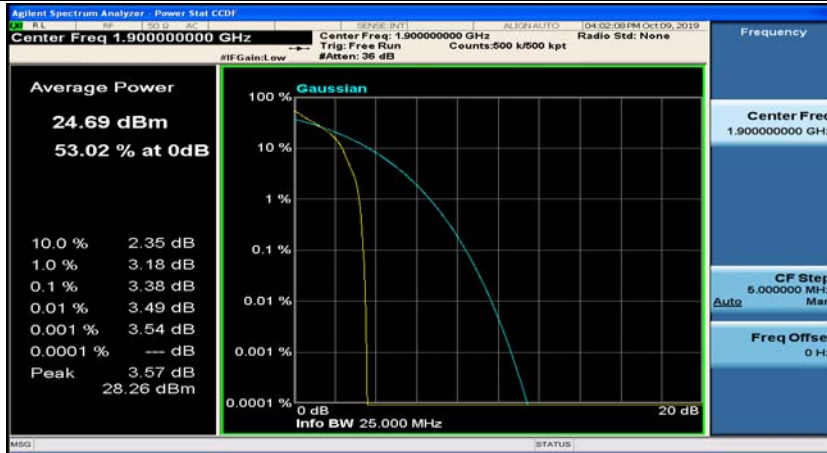

(Channel Bandwidth:20 MHz)_MCH_QPSK_50RB#25

(Channel Bandwidth:20 MHz)_MCH_QPSK_50RB#50

(Channel Bandwidth:20 MHz)_MCH_QPSK_100RB#0

(Channel Bandwidth:20 MHz)_HCH_QPSK_1RB#0

(Channel Bandwidth:20 MHz)_HCH_QPSK_1RB#49