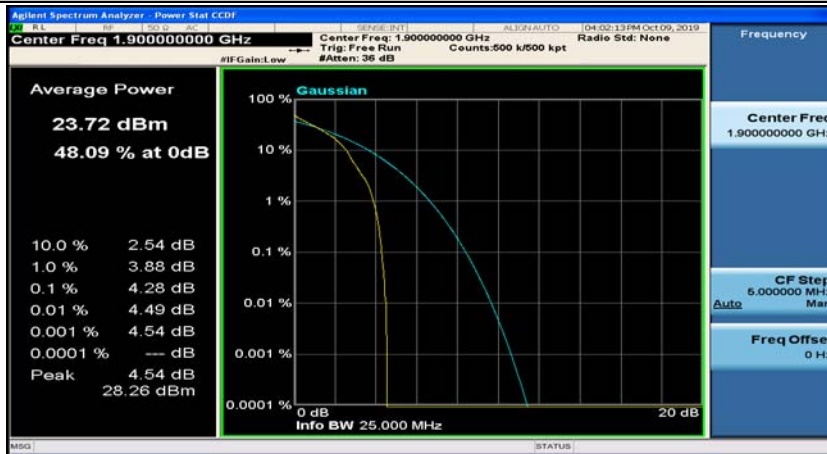

(Channel Bandwidth:20 MHz)_MCH_QPSK_50RB#25

(Channel Bandwidth:20 MHz)_MCH_QPSK_50RB#50

(Channel Bandwidth:20 MHz)_MCH_QPSK_100RB#0

(Channel Bandwidth:20 MHz)_HCH_QPSK_1RB#0

(Channel Bandwidth:20 MHz)_HCH_QPSK_1RB#49