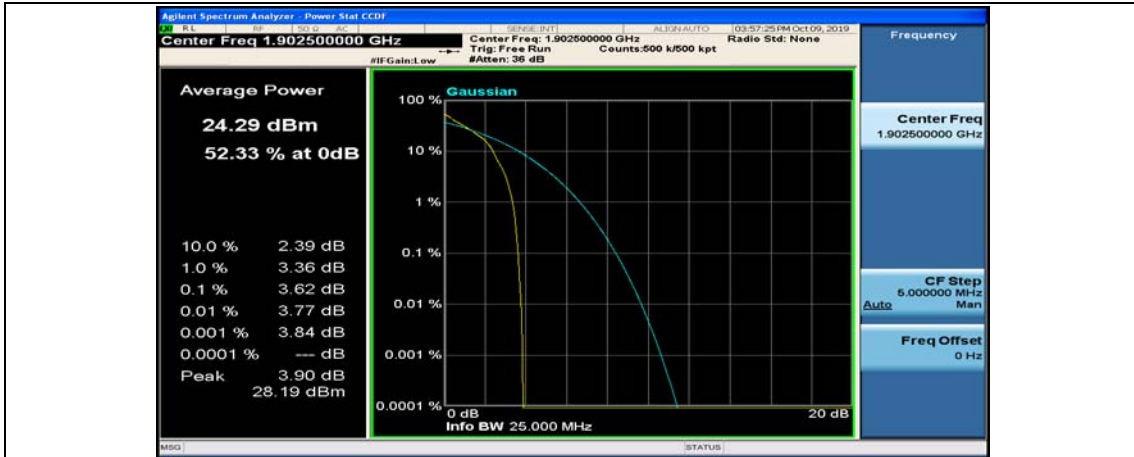

(Channel Bandwidth:15 MHz)_HCH_QPSK_1RB#0