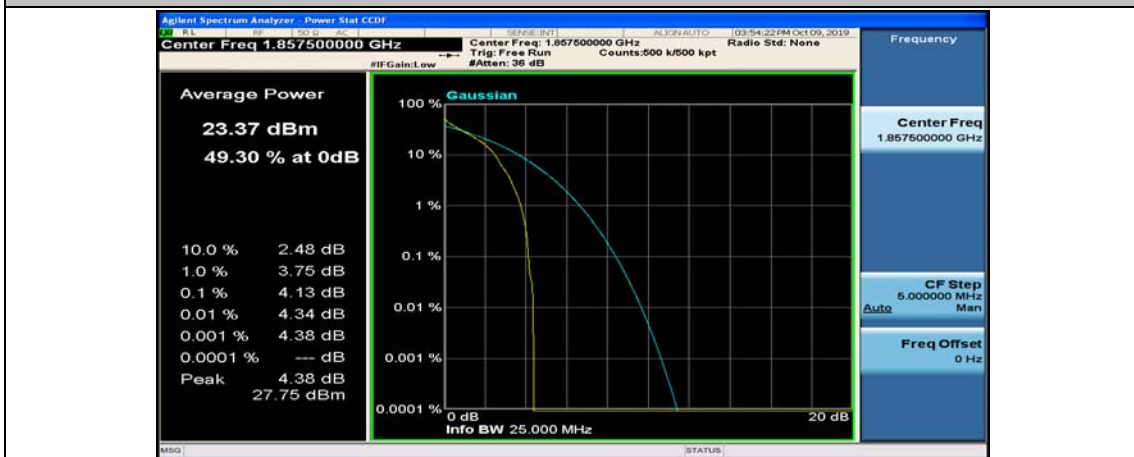

Channel Bandwidth: 10 MHz_HCH_16QAM_1RB#49

Channel Bandwidth: 10 MHz_HCH_16QAM_25RB#0

Channel Bandwidth: 15 MHz

(Channel Bandwidth:15 MHz)_LCH_QPSK_1RB#0

(Channel Bandwidth:15 MHz)_LCH_QPSK_1RB#37

(Channel Bandwidth:15 MHz)_LCH_QPSK_1RB#74

(Channel Bandwidth:15 MHz)_LCH_QPSK_37RB#0

(Channel Bandwidth:15 MHz)_LCH_QPSK_37RB#18

(Channel Bandwidth:15 MHz)_LCH_QPSK_37RB#38

(Channel Bandwidth:15 MHz)_LCH_QPSK_75RB#0

(Channel Bandwidth:15 MHz)_MCH_QPSK_1RB#0