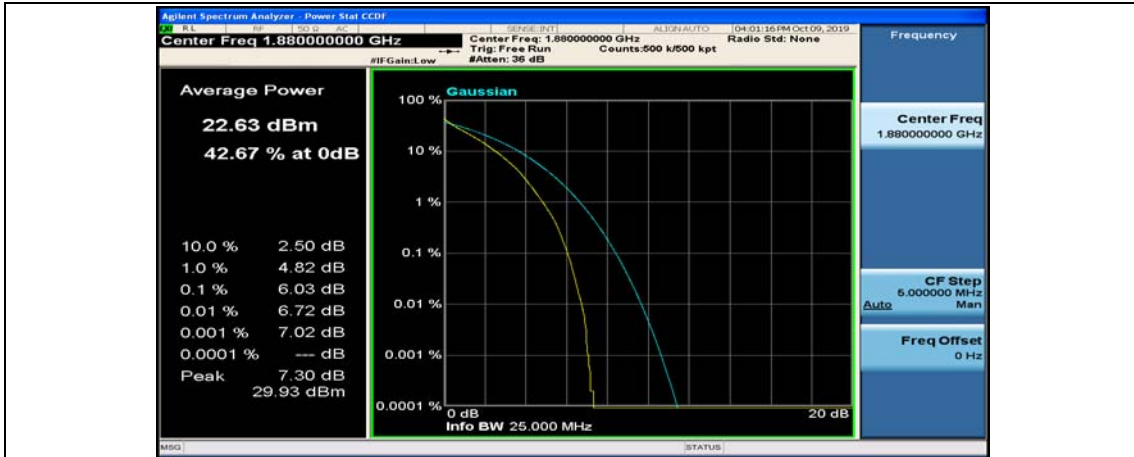

(Channel Bandwidth:20 MHz)_MCH_QPSK_50RB#25