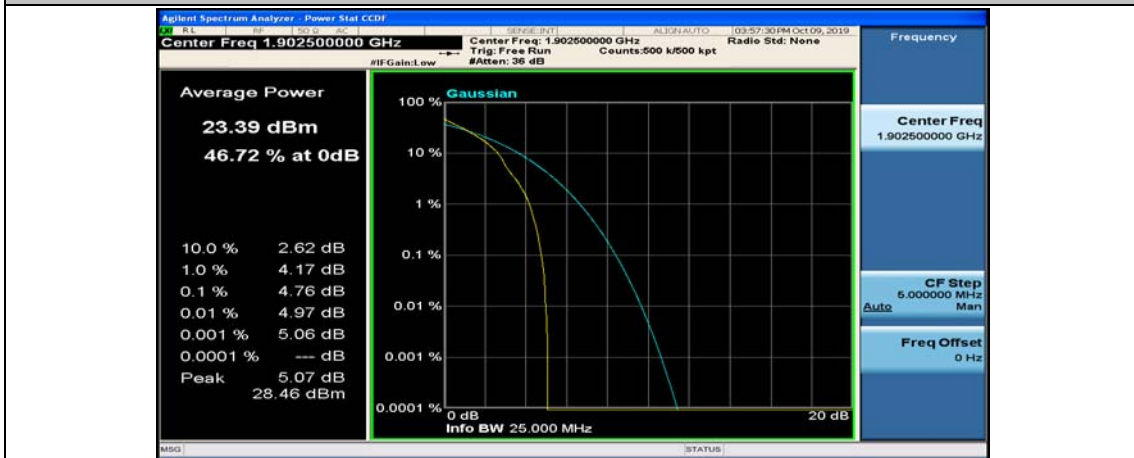

(Channel Bandwidth:15 MHz)_HCH_QPSK_1RB#37