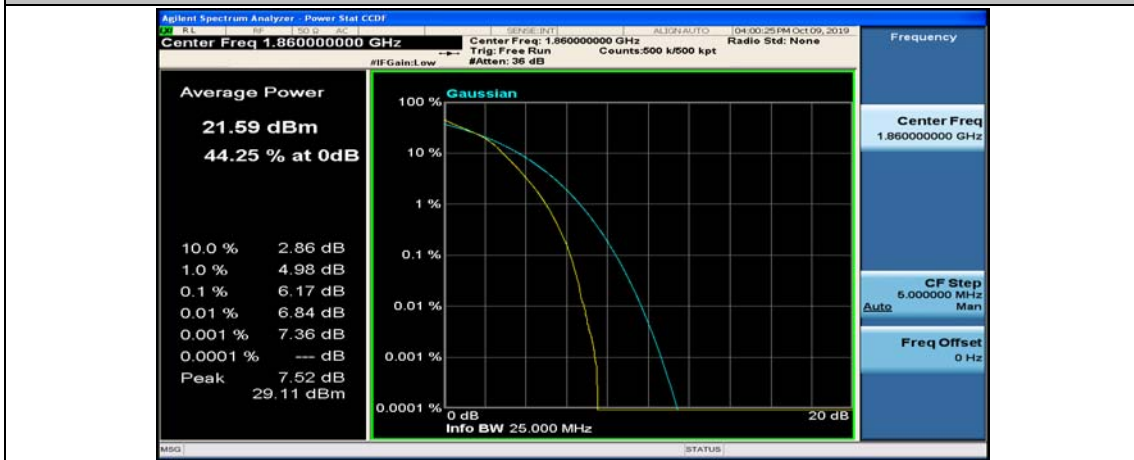

(Channel Bandwidth:20 MHz)_LCH_16QAM_100RB#0