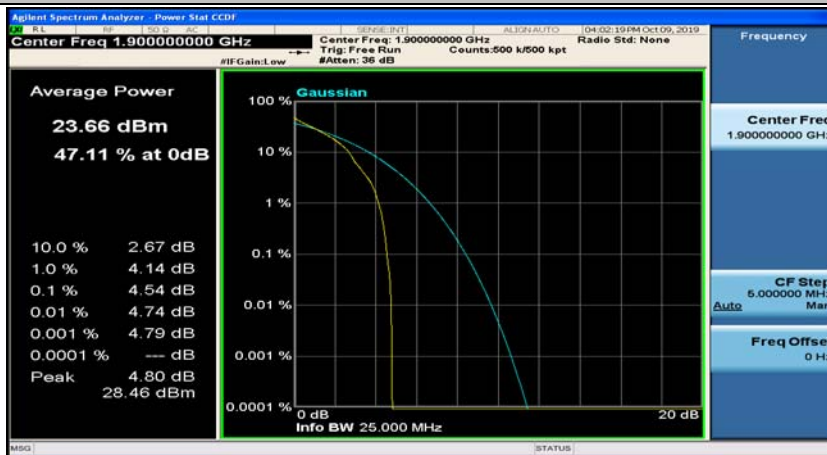

(Channel Bandwidth:20 MHz)_HCH_QPSK_1RB#99