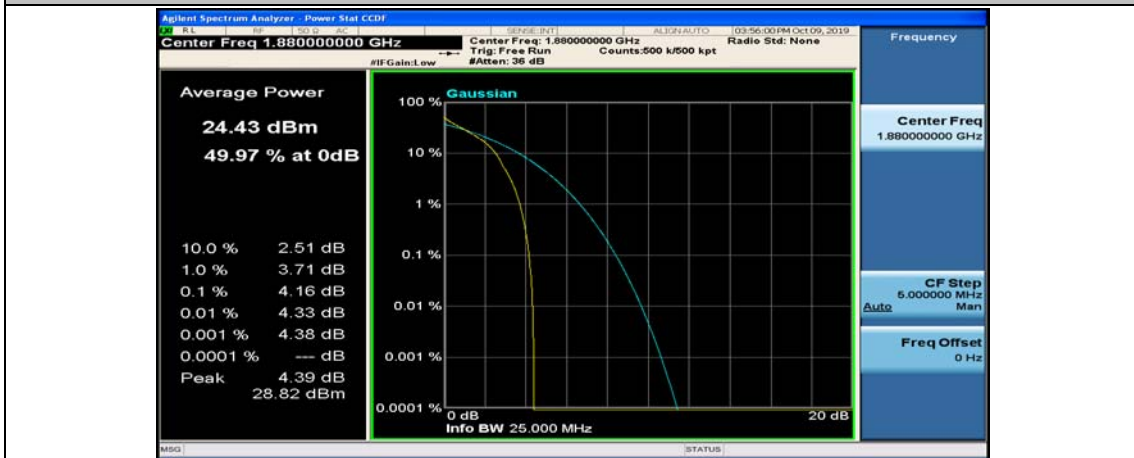

(Channel Bandwidth:15 MHz)_MCH_QPSK_1RB#74