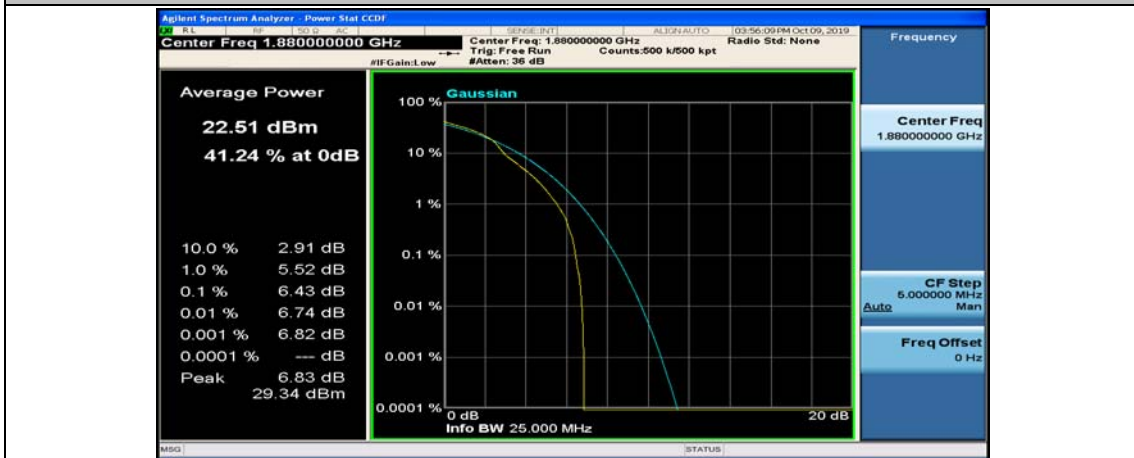

(Channel Bandwidth:15 MHz)_MCH_16QAM_1RB#0