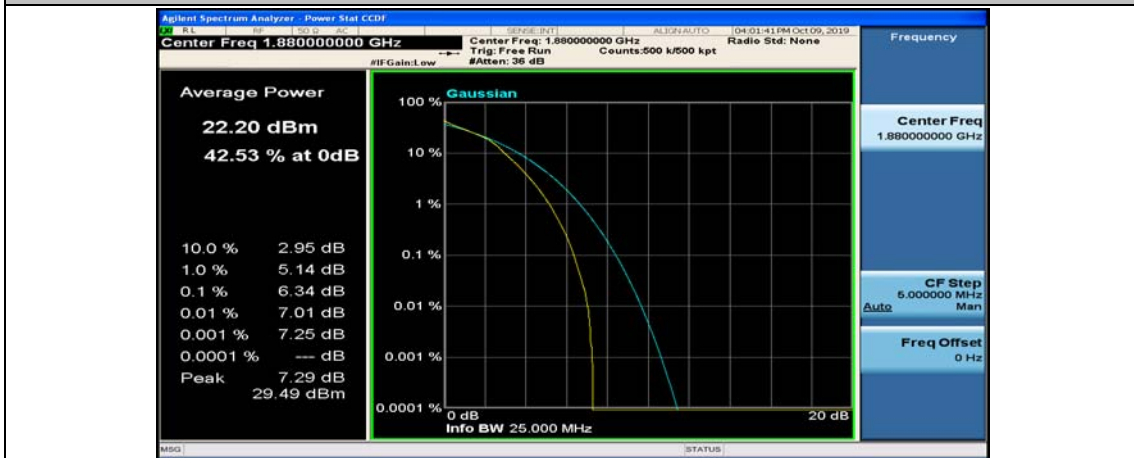

(Channel Bandwidth:20 MHz)_MCH_16QAM_50RB#0