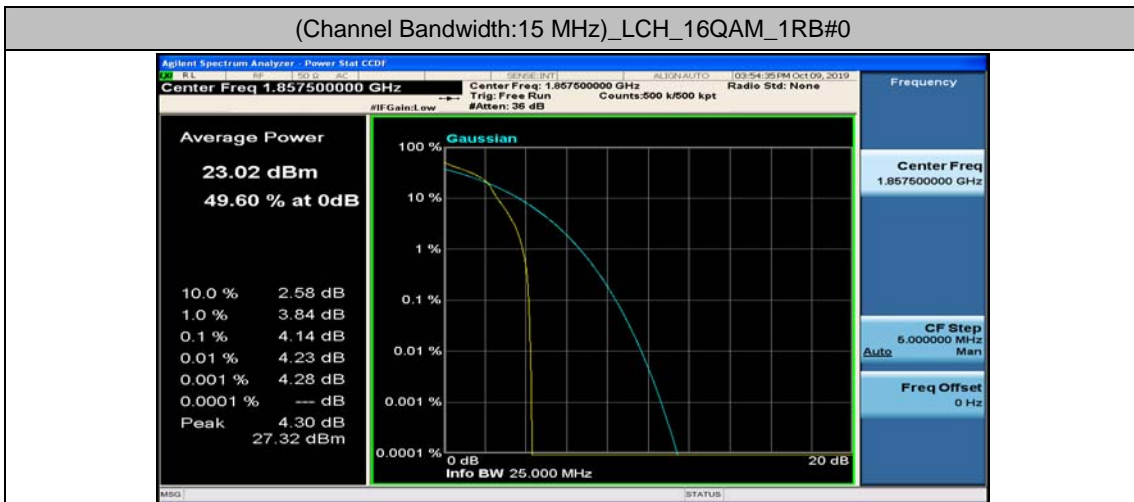

(Channel Bandwidth:15 MHz)_HCH_QPSK_37RB#18

(Channel Bandwidth:15 MHz)_HCH_QPSK_37RB#38

(Channel Bandwidth:15 MHz)_HCH_QPSK_75RB#0

(Channel Bandwidth:15 MHz)_LCH_16QAM_1RB#0

(Channel Bandwidth:15 MHz)_LCH_16QAM_1RB#37