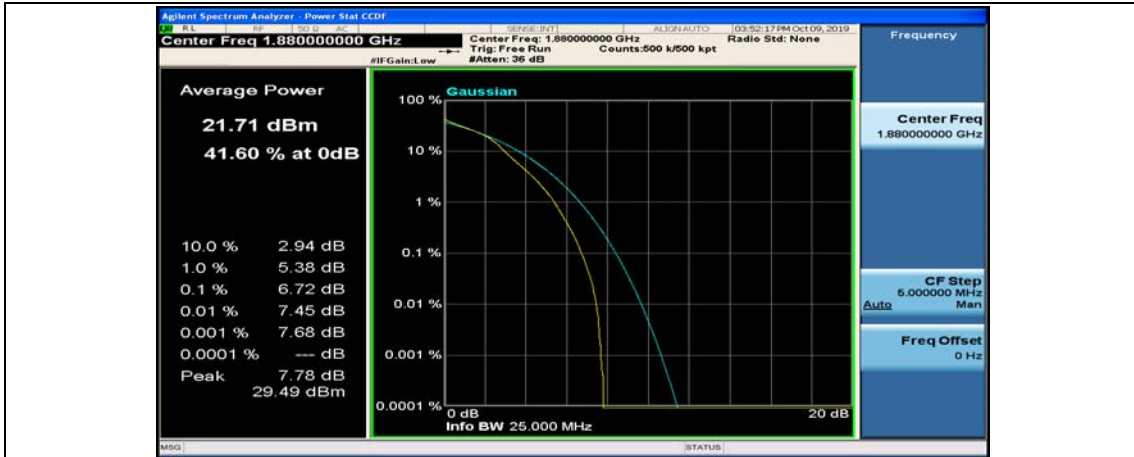

Channel Bandwidth: 10 MHz_LCH_16QAM_50RB#0

Channel Bandwidth: 10 MHz_MCH_16QAM_1RB#0

Channel Bandwidth: 10 MHz_MCH_16QAM_1RB#24

Channel Bandwidth: 10 MHz_HCH_16QAM_1RB#0

Channel Bandwidth: 10 MHz_HCH_16QAM_1RB#24