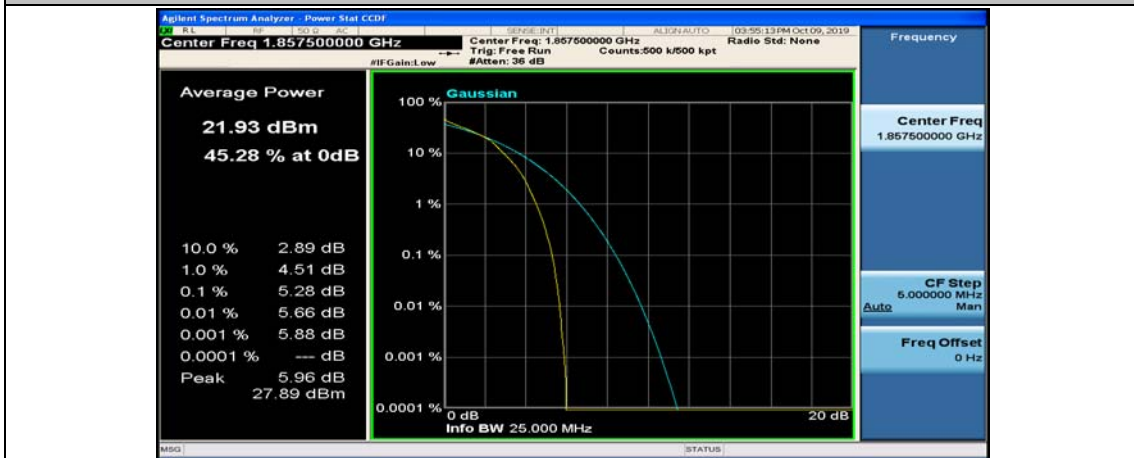

(Channel Bandwidth:15 MHz)_LCH_16QAM_37RB#0