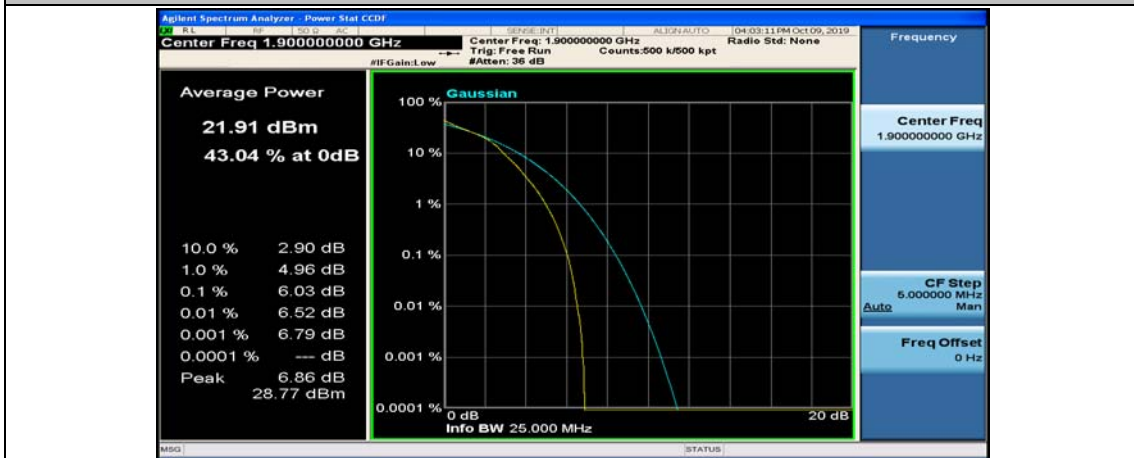

(Channel Bandwidth:20 MHz)_HCH_16QAM_1RB#49

(Channel Bandwidth:20 MHz)_HCH_16QAM_1RB#99

(Channel Bandwidth:20 MHz)_HCH_16QAM_50RB#0

(Channel Bandwidth:20 MHz)_HCH_16QAM_50RB#25

(Channel Bandwidth:20 MHz)_HCH_16QAM_50RB#50