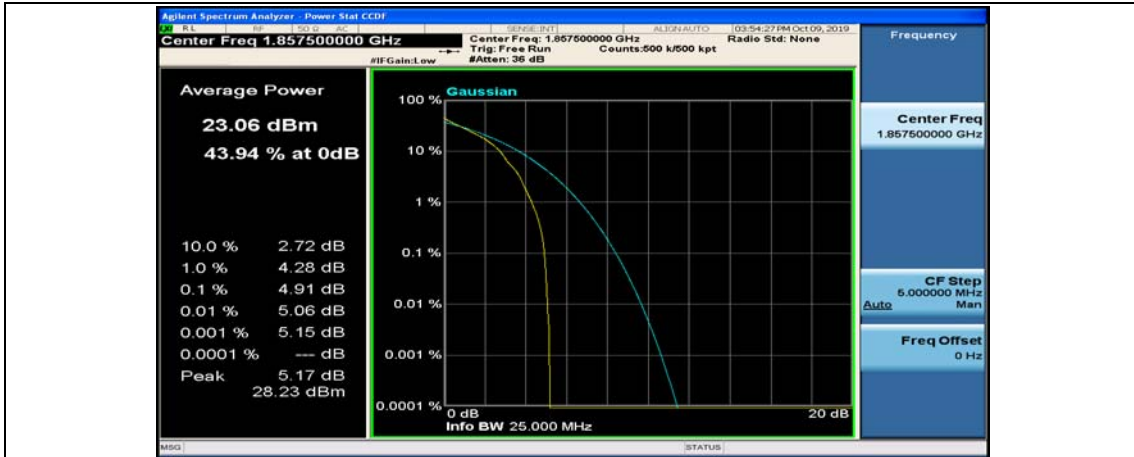

Channel Bandwidth: 10 MHz_HCH_16QAM_1RB#49

Channel Bandwidth: 10 MHz_HCH_16QAM_25RB#0

Channel Bandwidth: 15 MHz

(Channel Bandwidth:15 MHz)_LCH_QPSK_1RB#0

(Channel Bandwidth:15 MHz)_LCH_QPSK_1RB#37

(Channel Bandwidth:15 MHz)_LCH_QPSK_1RB#74

(Channel Bandwidth:15 MHz)_LCH_QPSK_37RB#0

(Channel Bandwidth:15 MHz)_LCH_QPSK_37RB#18

(Channel Bandwidth:15 MHz)_LCH_QPSK_37RB#38

(Channel Bandwidth:15 MHz)_LCH_QPSK_75RB#0

(Channel Bandwidth:15 MHz)_MCH_QPSK_1RB#0