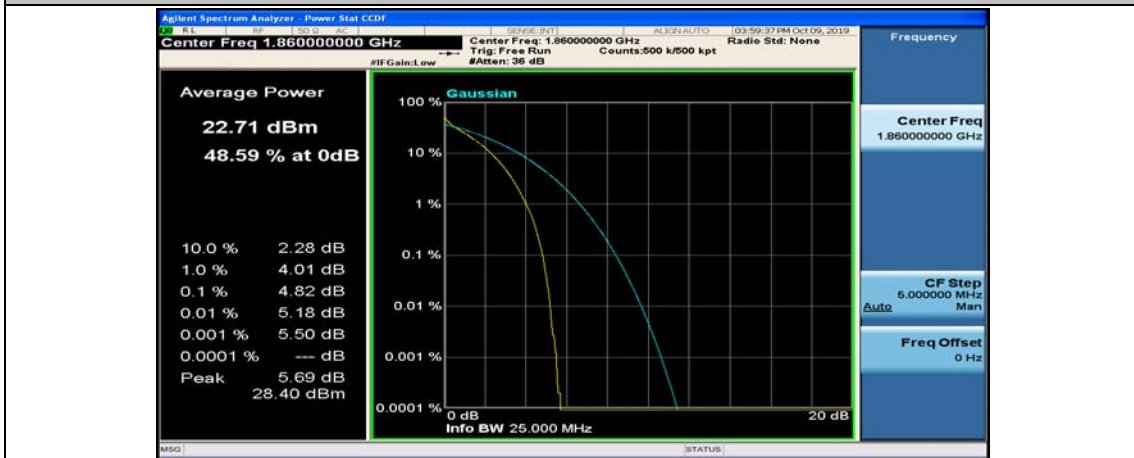

(Channel Bandwidth:20 MHz)_LCH_QPSK_50RB#0