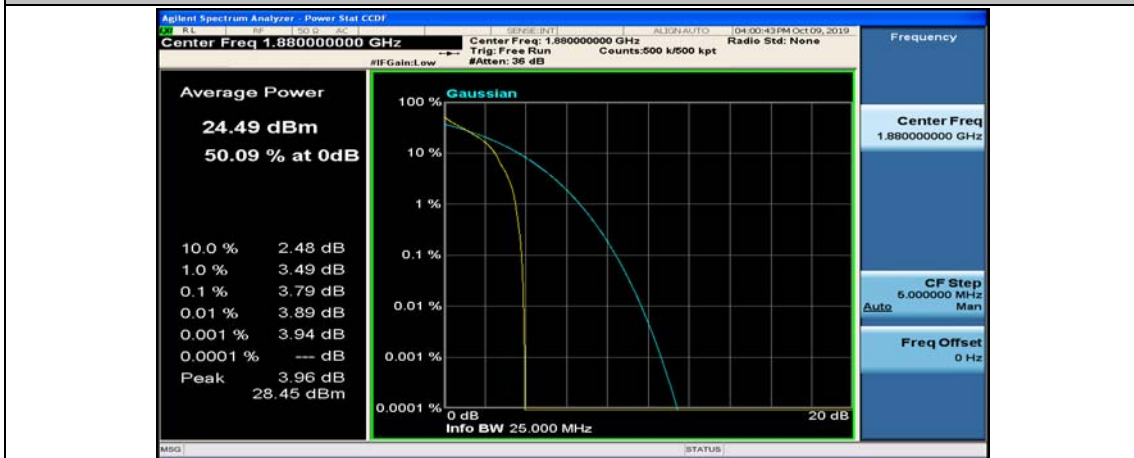

(Channel Bandwidth:20 MHz)_LCH_QPSK_100RB#0

(Channel Bandwidth:20 MHz)_MCH_QPSK_1RB#0

(Channel Bandwidth:20 MHz)_MCH_QPSK_1RB#49

(Channel Bandwidth:20 MHz)_MCH_QPSK_1RB#99

(Channel Bandwidth:20 MHz)_MCH_QPSK_50RB#0