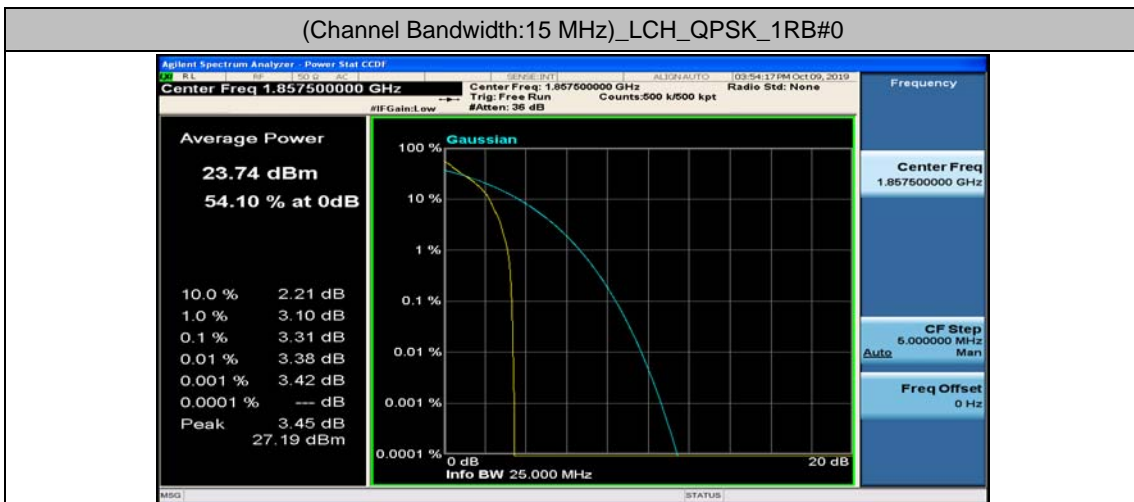

Channel Bandwidth: 10 MHz_HCH_16QAM_1RB#49

Channel Bandwidth: 10 MHz_HCH_16QAM_25RB#0

Channel Bandwidth: 15 MHz

(Channel Bandwidth:15 MHz)_LCH_QPSK_1RB#0

(Channel Bandwidth:15 MHz)_LCH_QPSK_1RB#37

(Channel Bandwidth:15 MHz)_LCH_QPSK_1RB#74

(Channel Bandwidth:15 MHz)_LCH_QPSK_37RB#0

(Channel Bandwidth:15 MHz)_LCH_QPSK_37RB#18

(Channel Bandwidth:15 MHz)_LCH_QPSK_37RB#38

(Channel Bandwidth:15 MHz)_LCH_QPSK_75RB#0

(Channel Bandwidth:15 MHz)_MCH_QPSK_1RB#0