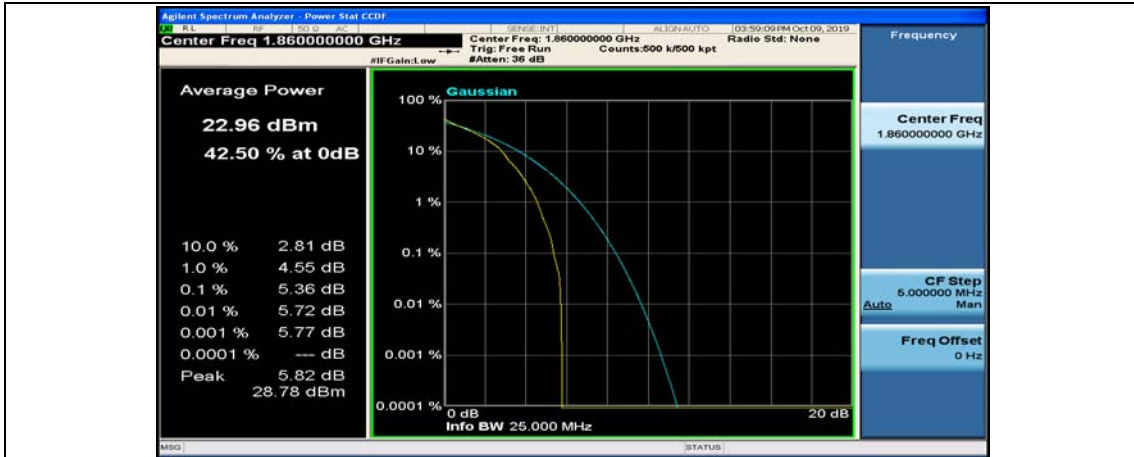

(Channel Bandwidth:20 MHz)_LCH_QPSK_1RB#99