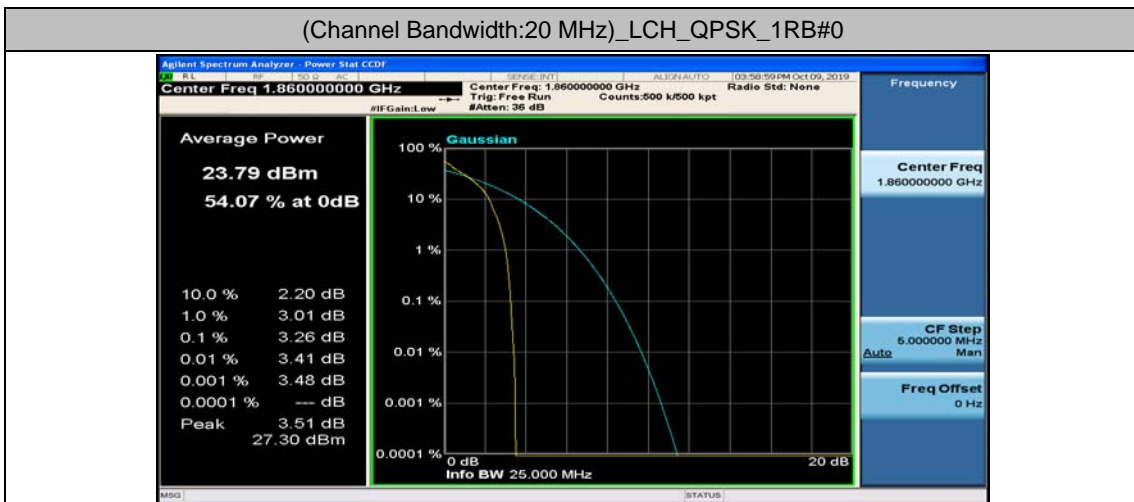

(Channel Bandwidth:15 MHz)_HCH_16QAM_37RB#0

(Channel Bandwidth:15 MHz)_HCH_16QAM_37RB#18

(Channel Bandwidth:15 MHz)_HCH_16QAM_37RB#38

(Channel Bandwidth:15 MHz)_HCH_16QAM_75RB#0

Channel Bandwidth: 20 MHz

(Channel Bandwidth:20 MHz)_LCH_QPSK_1RB#0