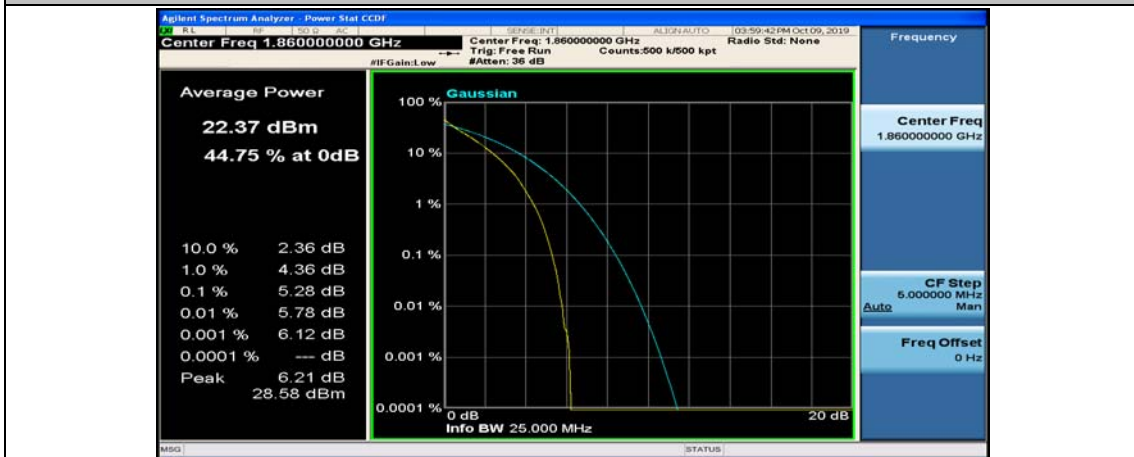

(Channel Bandwidth:20 MHz)_LCH_QPSK_1RB#49

(Channel Bandwidth:20 MHz)_LCH_QPSK_1RB#99

(Channel Bandwidth:20 MHz)_LCH_QPSK_50RB#0

(Channel Bandwidth:20 MHz)_LCH_QPSK_50RB#25

(Channel Bandwidth:20 MHz)_LCH_QPSK_50RB#50