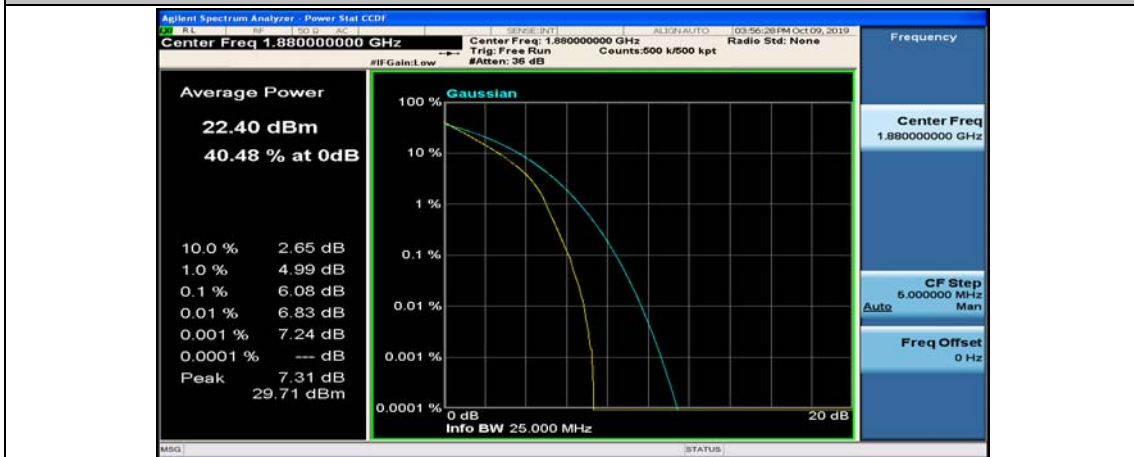

(Channel Bandwidth:15 MHz)_MCH_QPSK_37RB#0