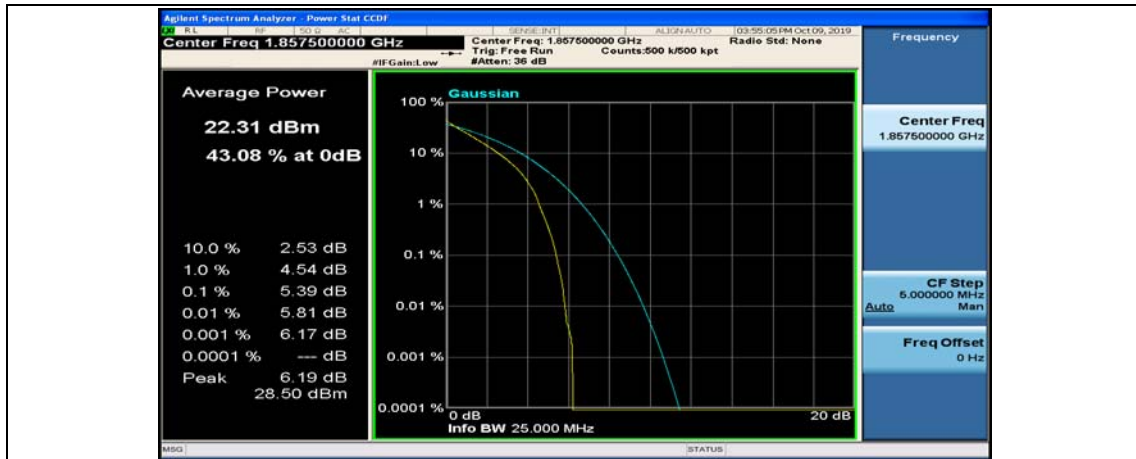

Channel Bandwidth: 10 MHz_HCH_16QAM_1RB#49

Channel Bandwidth: 10 MHz_HCH_16QAM_25RB#0

Channel Bandwidth: 15 MHz

(Channel Bandwidth:15 MHz)_LCH_QPSK_1RB#0

(Channel Bandwidth:15 MHz)_LCH_QPSK_1RB#37

(Channel Bandwidth:15 MHz)_LCH_QPSK_1RB#74

(Channel Bandwidth:15 MHz)_LCH_QPSK_37RB#0

(Channel Bandwidth:15 MHz)_LCH_QPSK_37RB#18

(Channel Bandwidth:15 MHz)_LCH_QPSK_37RB#38

(Channel Bandwidth:15 MHz)_LCH_QPSK_75RB#0

(Channel Bandwidth:15 MHz)_MCH_QPSK_1RB#0