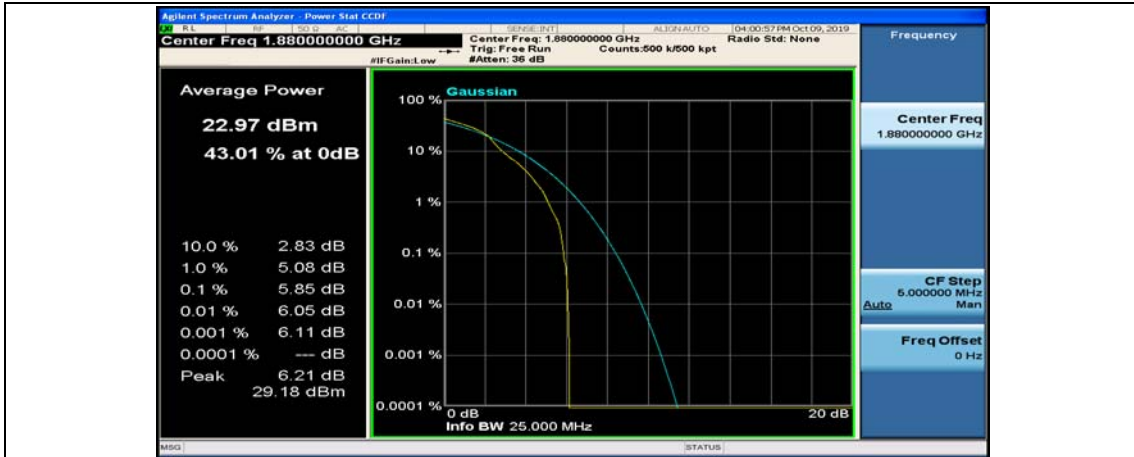

(Channel Bandwidth:20 MHz)_LCH_16QAM_50RB#50

(Channel Bandwidth:20 MHz)_LCH_16QAM_100RB#0

(Channel Bandwidth:20 MHz)_MCH_16QAM_1RB#0

(Channel Bandwidth:20 MHz)_MCH_16QAM_1RB#49

(Channel Bandwidth:20 MHz)_MCH_16QAM_1RB#99