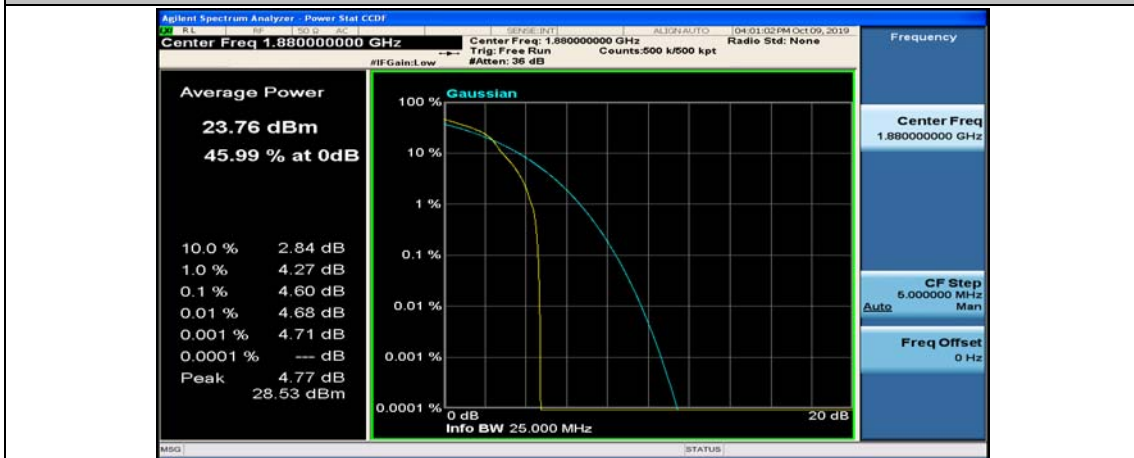

(Channel Bandwidth:20 MHz)_LCH_16QAM_50RB#50

(Channel Bandwidth:20 MHz)_LCH_16QAM_100RB#0

(Channel Bandwidth:20 MHz)_MCH_16QAM_1RB#0

(Channel Bandwidth:20 MHz)_MCH_16QAM_1RB#49

(Channel Bandwidth:20 MHz)_MCH_16QAM_1RB#99