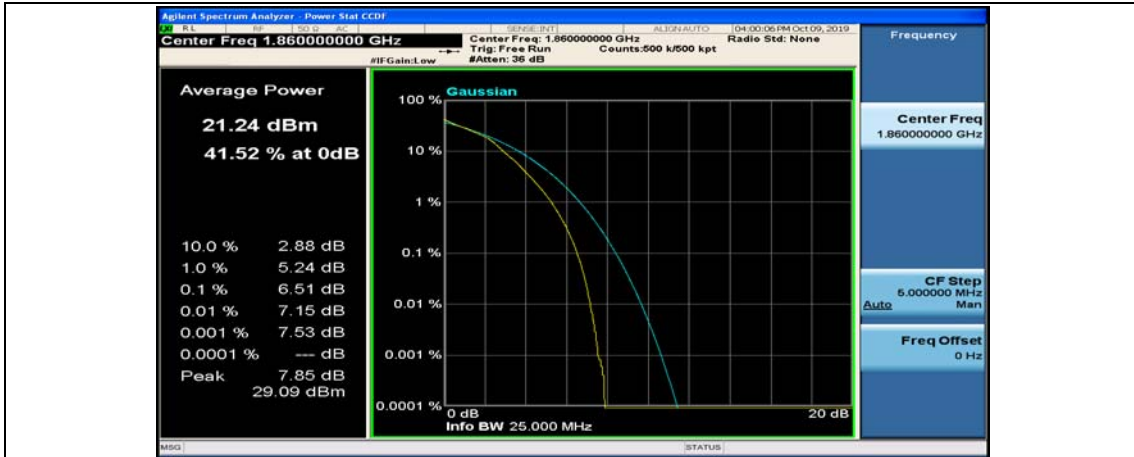

(Channel Bandwidth:20 MHz)_LCH_16QAM_50RB#50