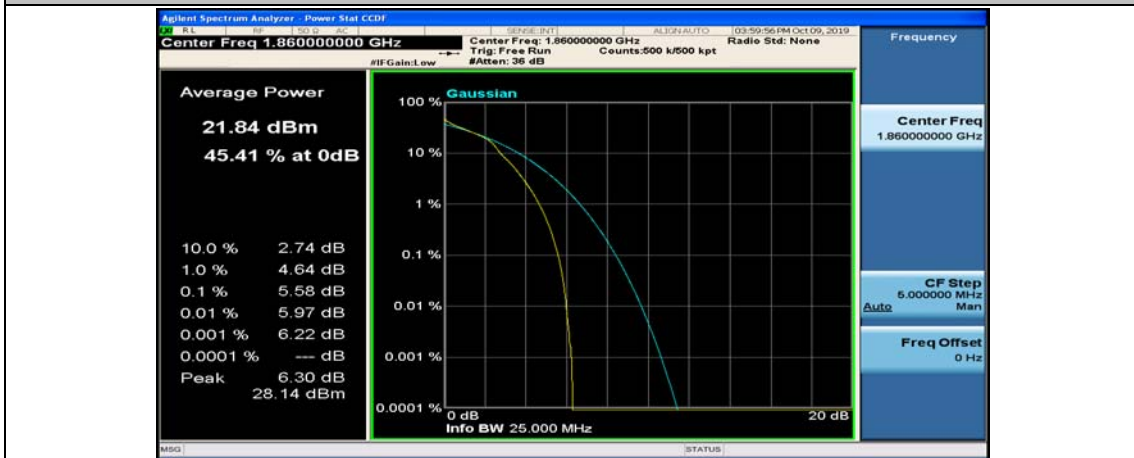

(Channel Bandwidth:20 MHz)_LCH_16QAM_1RB#0

(Channel Bandwidth:20 MHz)_LCH_16QAM_1RB#49

(Channel Bandwidth:20 MHz)_LCH_16QAM_1RB#99

(Channel Bandwidth:20 MHz)_LCH_16QAM_50RB#0

(Channel Bandwidth:20 MHz)_LCH_16QAM_50RB#25