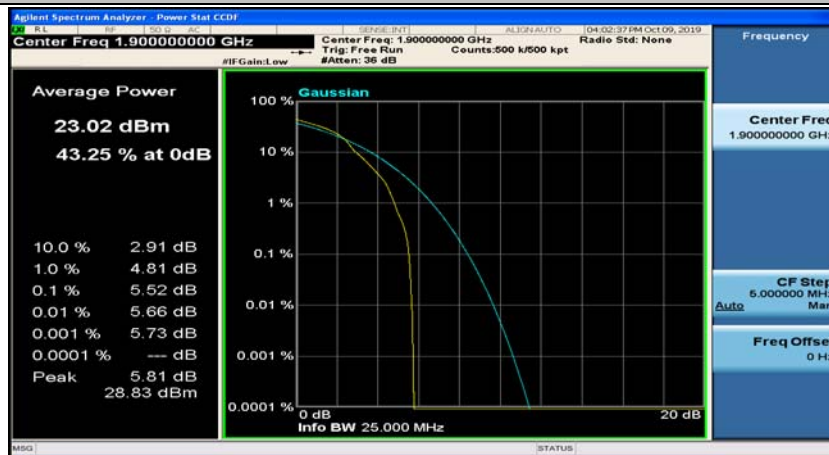

(Channel Bandwidth:20 MHz)_HCH_16QAM_1RB#99