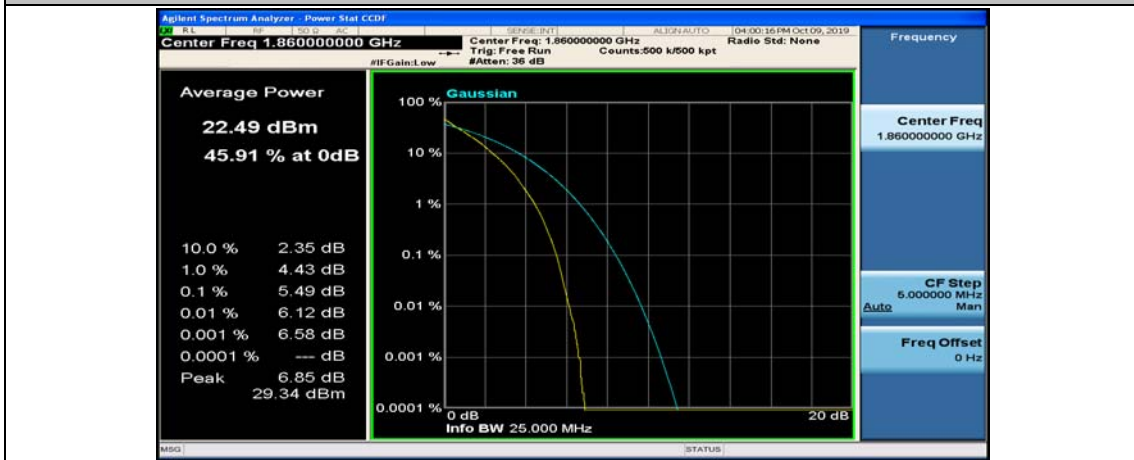

(Channel Bandwidth:20 MHz)_LCH_QPSK_100RB#0