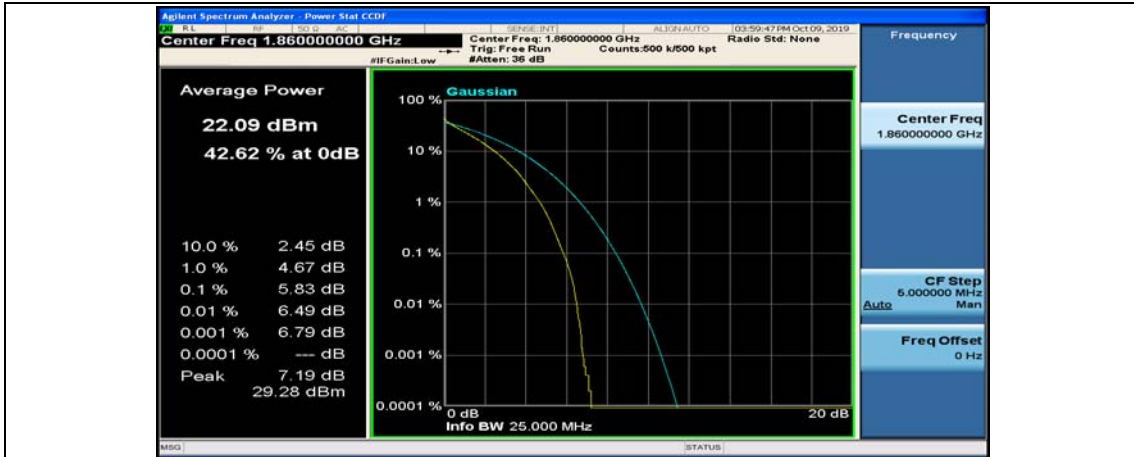

(Channel Bandwidth:20 MHz)_LCH_QPSK_1RB#49

(Channel Bandwidth:20 MHz)_LCH_QPSK_1RB#99

(Channel Bandwidth:20 MHz)_LCH_QPSK_50RB#0

(Channel Bandwidth:20 MHz)_LCH_QPSK_50RB#25

(Channel Bandwidth:20 MHz)_LCH_QPSK_50RB#50