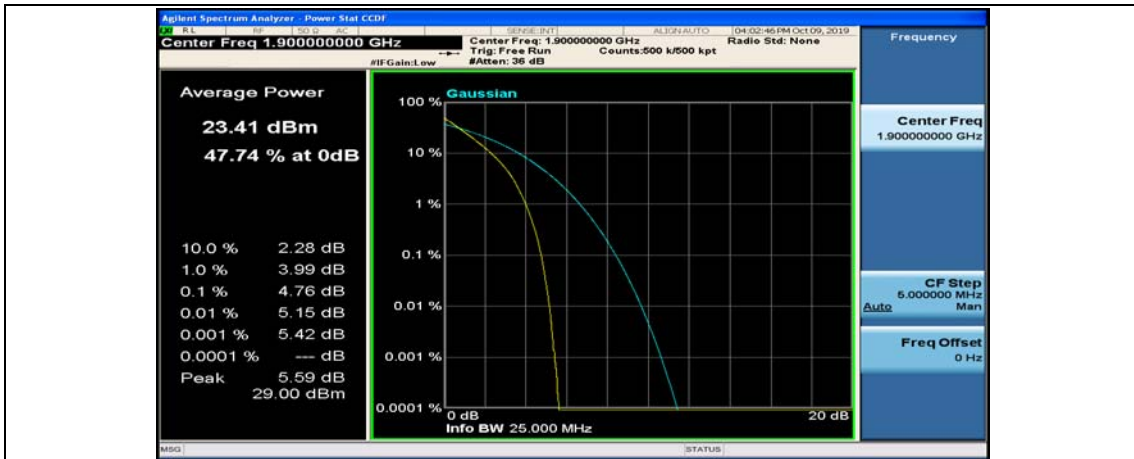

(Channel Bandwidth:20 MHz)_HCH_QPSK_50RB#0