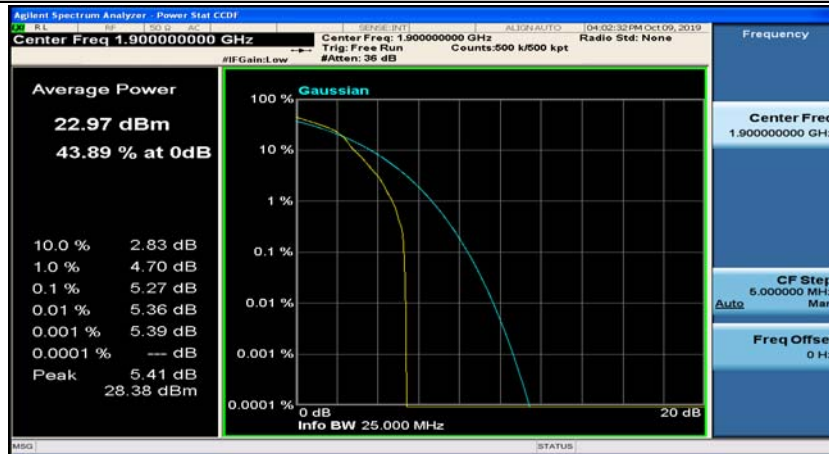

(Channel Bandwidth:20 MHz)_HCH_16QAM_1RB#49