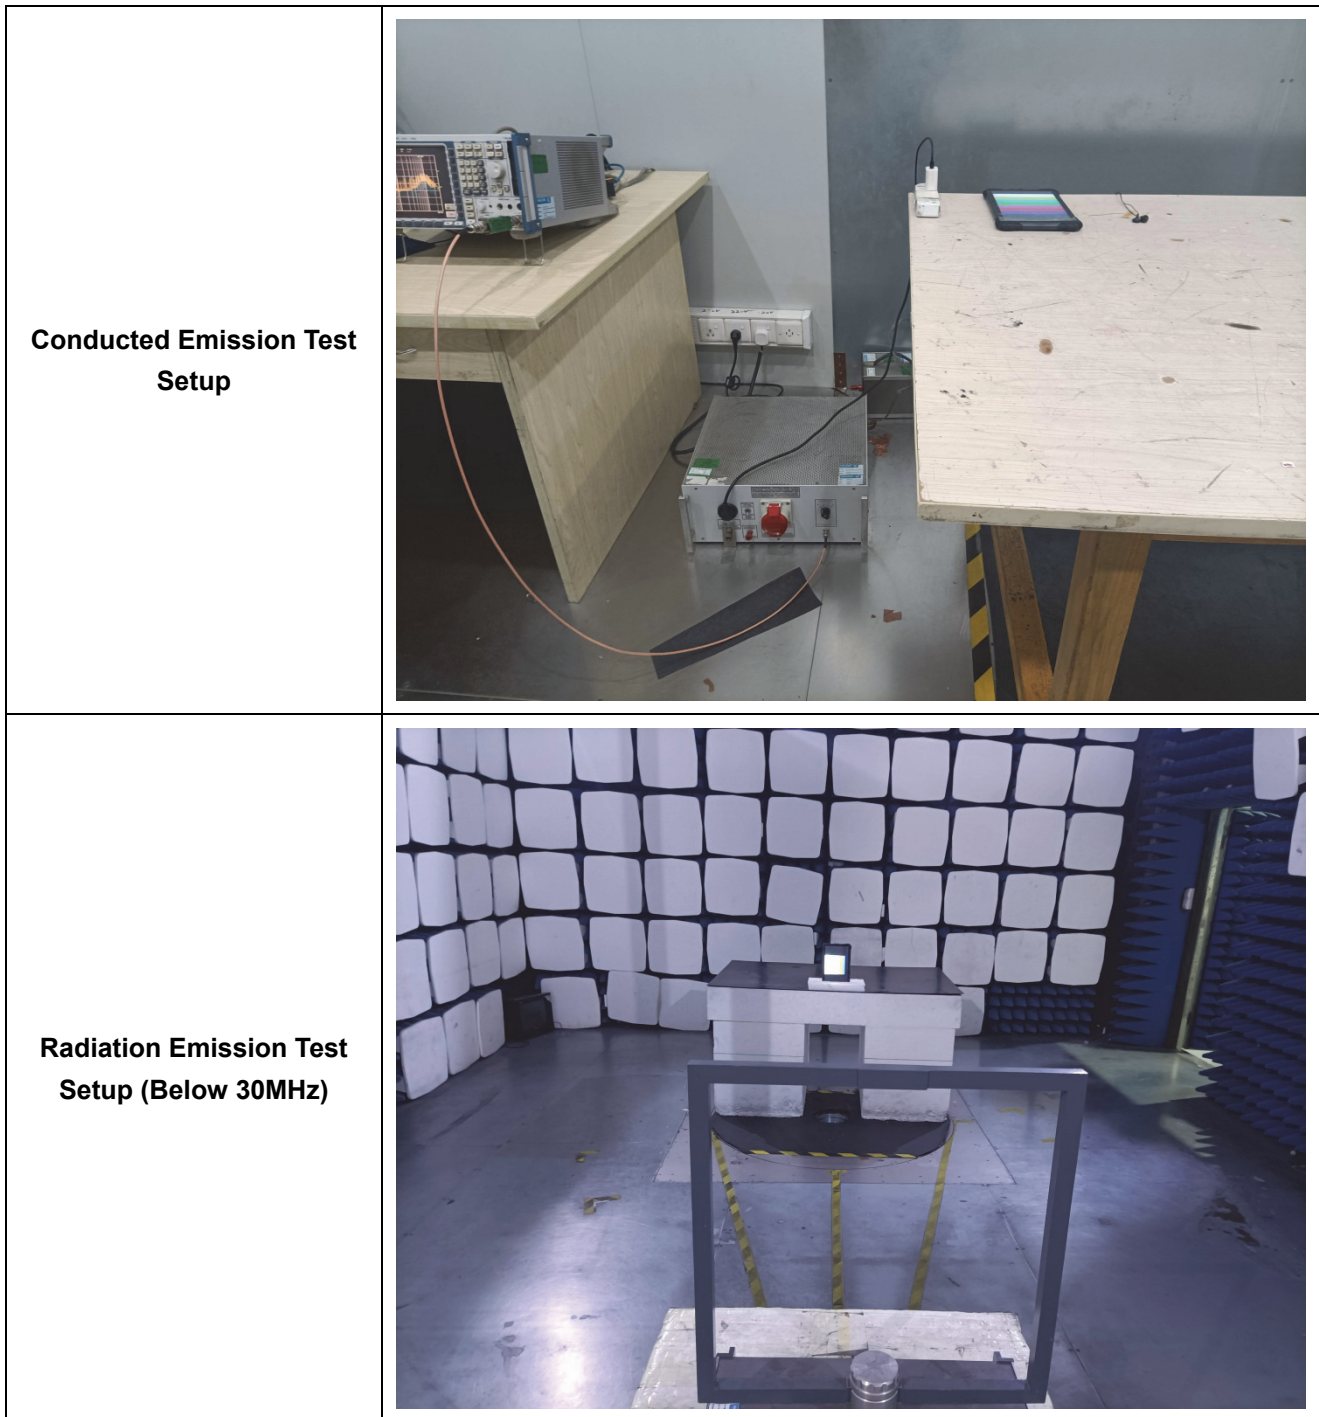

EXHIBIT 4 - TEST SETUP PHOTOGRAPHS

**Radiation Emission
Test Setup (30MHz to1GHz)**

**Radiation Emission
Test Setup (1GHz to18GHz)**

***** END OF REPORT *****