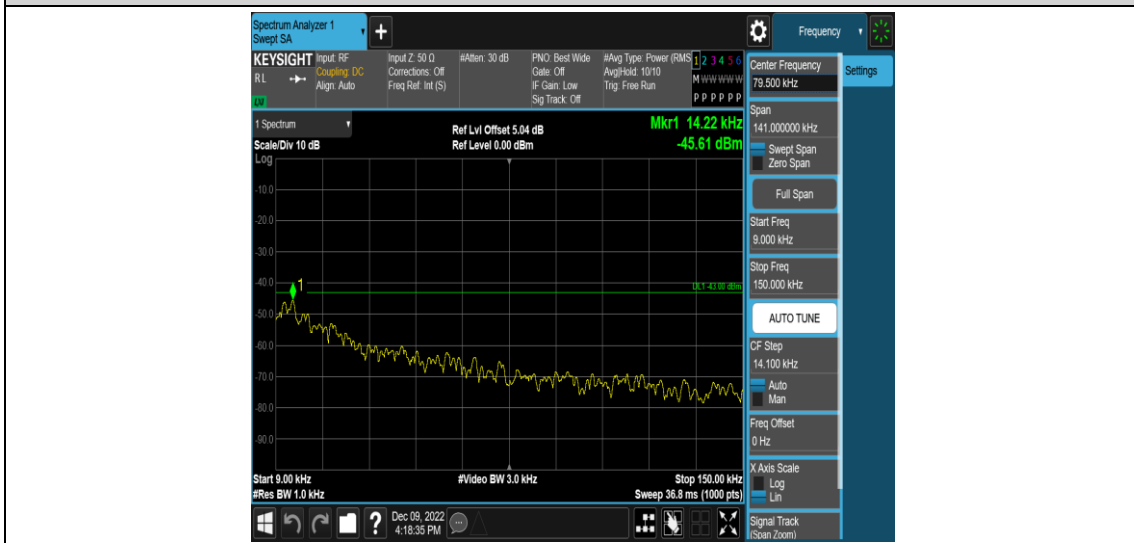

Band17-5MHz-QPSK-23790-1RB#0-Range4:1000~20000MHz

Band17-5MHz-QPSK-23825-1RB#0-Range1:0.009~0.15MHz

Band17-5MHz-QPSK-23825-1RB#0-Range2:0.15~30MHz

Band17-5MHz-QPSK-23825-1RB#0-Range3:30~1000MHz

Band17-5MHz-QPSK-23825-1RB#0-Range4:1000~20000MHz

Band17-5MHz-16QAM-23755-1RB#0-Range1:0.009~0.15MHz

Band17-5MHz-16QAM-23755-1RB#0-Range2:0.15~30MHz

Band17-5MHz-16QAM-23755-1RB#0-Range3:30~1000MHz

Band17-5MHz-16QAM-23755-1RB#0-Range4:1000~20000MHz

Band17-5MHz-16QAM-23790-1RB#0-Range1:0.009~0.15MHz

Band17-5MHz-16QAM-23790-1RB#0-Range2:0.15~30MHz

Band17-5MHz-16QAM-23790-1RB#0-Range3:30~1000MHz

Band17-5MHz-16QAM-23790-1RB#0-Range4:1000~2000MHz

Band17-5MHz-16QAM-23825-1RB#0-Range1:0.009~0.15MHz

Band17-5MHz-16QAM-23825-1RB#0-Range2:0.15~30MHz