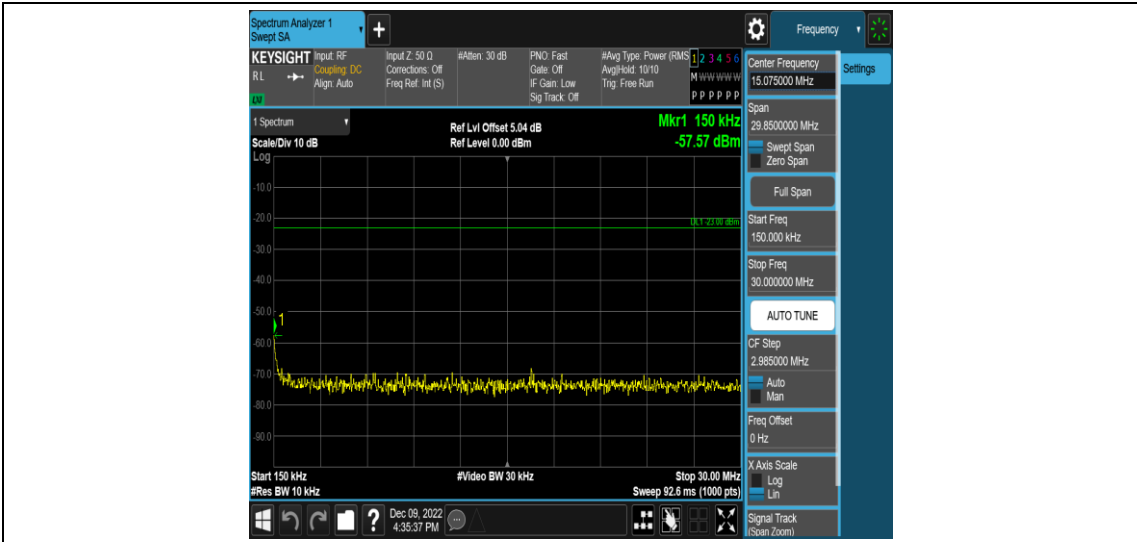

Band17-10MHz-QPSK-23790-1RB#0-Range2:0.15~30MHz