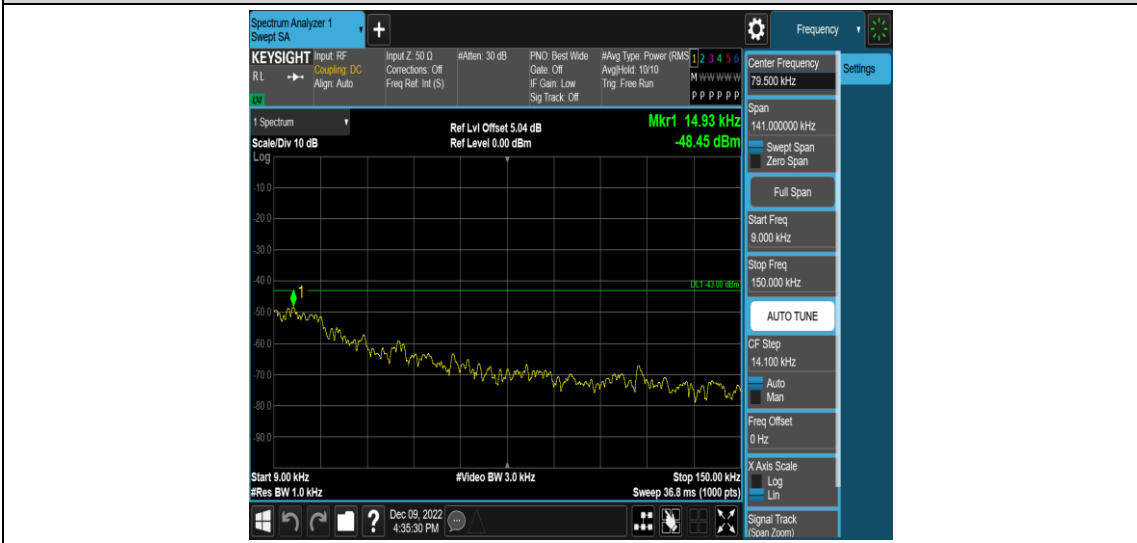

Band17-5MHz-16QAM-23790-1RB#0-Range2:0.15~30MHz

Band17-5MHz-16QAM-23790-1RB#0-Range3:30~1000MHz

Band17-5MHz-16QAM-23790-1RB#0-Range4:1000~2000MHz

Band17-5MHz-16QAM-23825-1RB#0-Range1:0.009~0.15MHz

Band17-5MHz-16QAM-23825-1RB#0-Range2:0.15~30MHz

Band17-5MHz-16QAM-23825-1RB#0-Range3:30~1000MHz

Band17-5MHz-16QAM-23825-1RB#0-Range4:1000~20000MHz

Band17-10MHz-QPSK-23780-1RB#0-Range1:0.009~0.15MHz

Band17-10MHz-QPSK-23780-1RB#0-Range2:0.15~30MHz

Band17-10MHz-QPSK-23780-1RB#0-Range3:30~1000MHz

Band17-10MHz-QPSK-23780-1RB#0-Range4:1000~20000MHz

Band17-10MHz-QPSK-23790-1RB#0-Range1:0.009~0.15MHz

Band17-10MHz-QPSK-23790-1RB#0-Range2:0.15~30MHz

Band17-10MHz-QPSK-23790-1RB#0-Range3:30~1000MHz

Band17-10MHz-QPSK-23790-1RB#0-Range4:1000~20000MHz