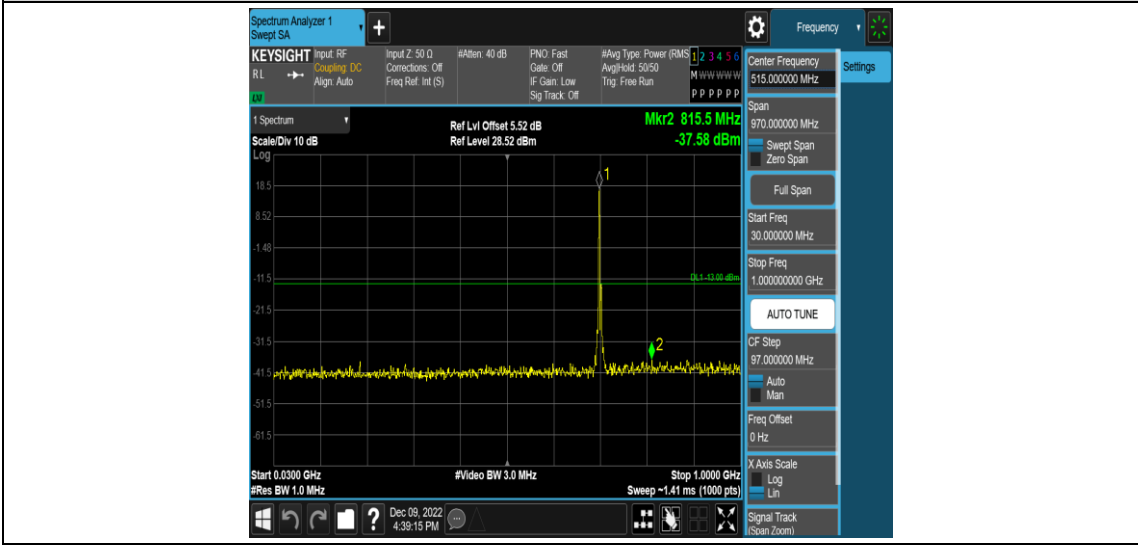

Band17-10MHz-16QAM-23790-1RB#0-Range3:30~1000MHz

Band17-10MHz-16QAM-23790-1RB#0-Range4:1000~20000MHz

Band17-10MHz-16QAM-23800-1RB#0-Range1:0.009~0.15MHz

Band17-10MHz-16QAM-23800-1RB#0-Range2:0.15~30MHz

Band17-10MHz-16QAM-23800-1RB#0-Range3:30~1000MHz