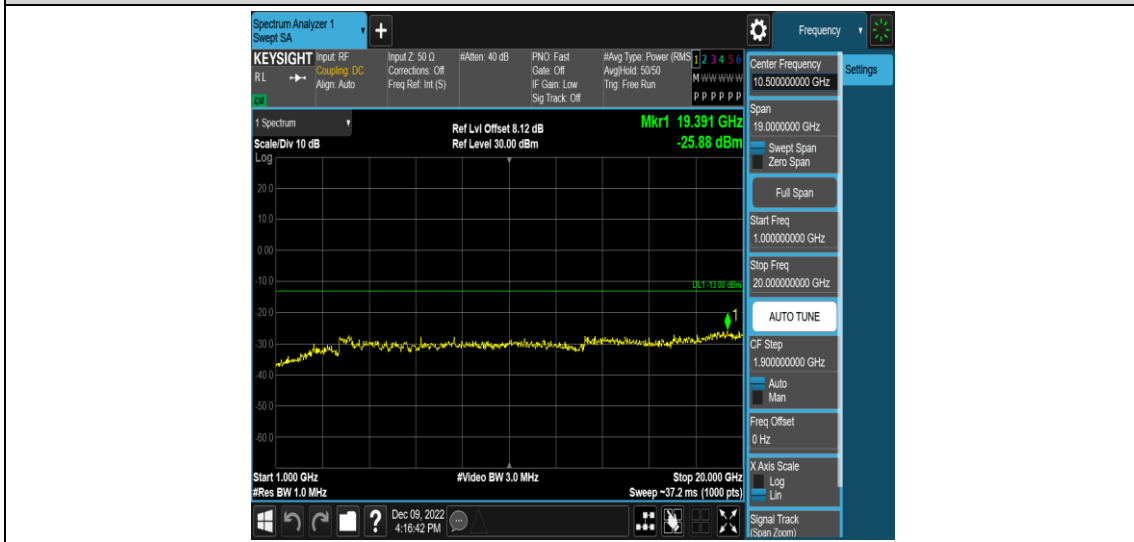

Band17-5MHz-16QAM-23755-1RB#0-Range1:0.009~0.15MHz

Band17-5MHz-16QAM-23755-1RB#0-Range2:0.15~30MHz

Band17-5MHz-16QAM-23755-1RB#0-Range3:30~1000MHz

Band17-5MHz-16QAM-23755-1RB#0-Range4:1000~20000MHz

Band17-5MHz-16QAM-23790-1RB#0-Range1:0.009~0.15MHz

Band17-5MHz-16QAM-23790-1RB#0-Range2:0.15~30MHz

Band17-5MHz-16QAM-23790-1RB#0-Range3:30~1000MHz

Band17-5MHz-16QAM-23790-1RB#0-Range4:1000~2000MHz

Band17-5MHz-16QAM-23825-1RB#0-Range1:0.009~0.15MHz

Band17-5MHz-16QAM-23825-1RB#0-Range2:0.15~30MHz