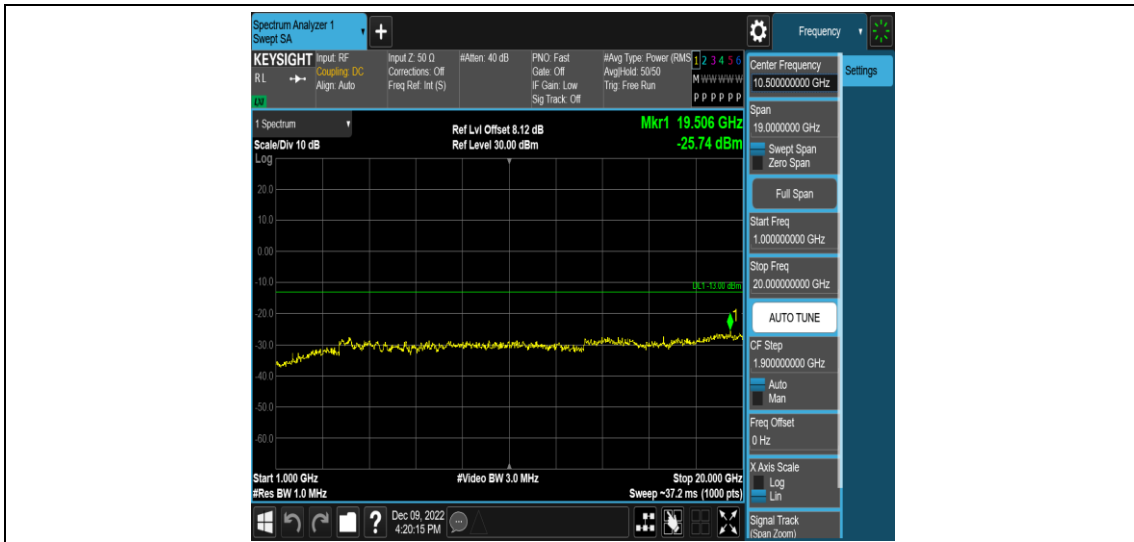

Band17-5MHz-QPSK-23790-1RB#0-Range4:1000~20000MHz

Band17-5MHz-QPSK-23825-1RB#0-Range1:0.009~0.15MHz

Band17-5MHz-QPSK-23825-1RB#0-Range2:0.15~30MHz

Band17-5MHz-QPSK-23825-1RB#0-Range3:30~1000MHz

Band17-5MHz-QPSK-23825-1RB#0-Range4:1000~20000MHz

Band17-5MHz-16QAM-23755-1RB#0-Range1:0.009~0.15MHz

Band17-5MHz-16QAM-23755-1RB#0-Range2:0.15~30MHz

Band17-5MHz-16QAM-23755-1RB#0-Range3:30~1000MHz

Band17-5MHz-16QAM-23755-1RB#0-Range4:1000~20000MHz

Band17-5MHz-16QAM-23790-1RB#0-Range1:0.009~0.15MHz