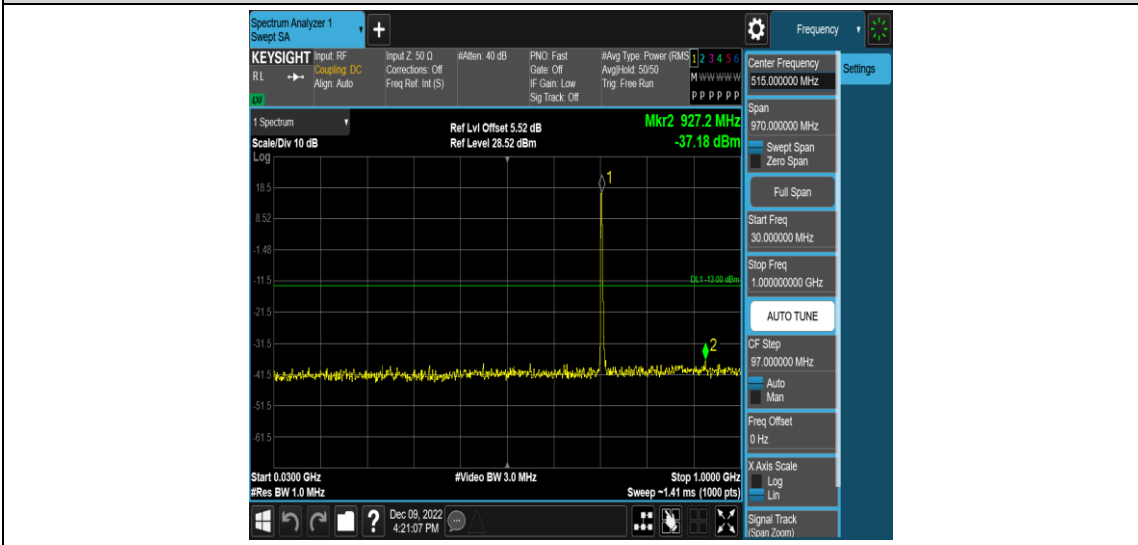

Band17-5MHz-16QAM-23825-1RB#0-Range3:30~1000MHz