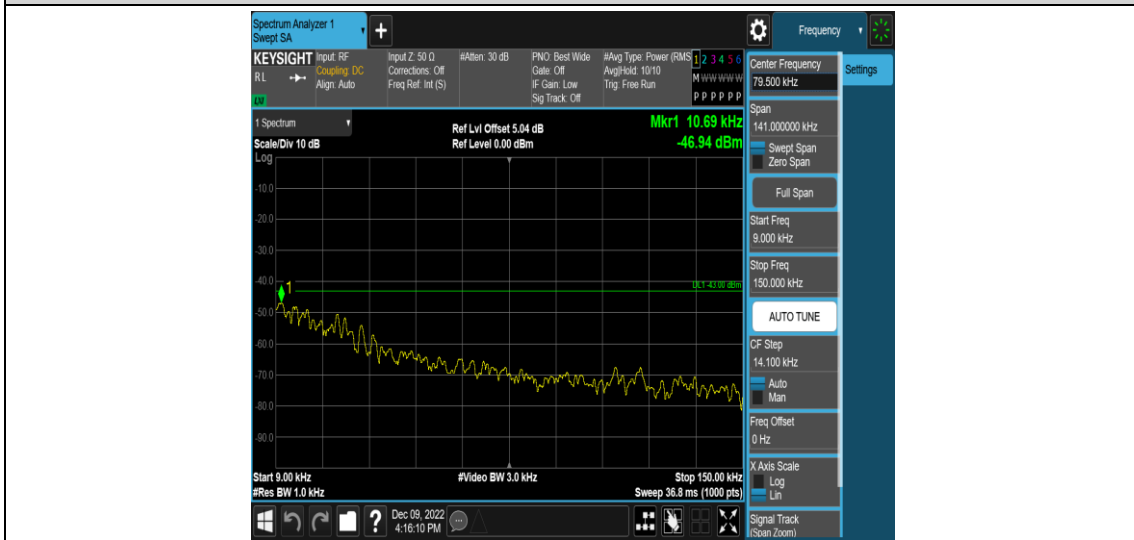

Test Graphs

Band17-5MHz-QPSK-23755-1RB#0-Range4:1 000~20000MHz

Band17-5MHz-QPSK-23790-1RB#0-Range1:0.009~0.15MHz

Band17-5MHz-QPSK-23790-1RB#0-Range2:0.15~30MHz

Band17-5MHz-QPSK-23790-1RB#0-Range3:30~1000MHz

Band17-5MHz-QPSK-23790-1RB#0-Range4:1000~20000MHz

Band17-5MHz-QPSK-23825-1RB#0-Range1:0.009~0.15MHz

Band17-5MHz-QPSK-23825-1RB#0-Range2:0.15~30MHz

Band17-5MHz-QPSK-23825-1RB#0-Range3:30~1000MHz

Band17-5MHz-QPSK-23825-1RB#0-Range4:1000~20000MHz

Band17-5MHz-16QAM-23755-1RB#0-Range1:0.009~0.15MHz

Band17-5MHz-16QAM-23755-1RB#0-Range2:0.15~30MHz

Band17-5MHz-16QAM-23755-1RB#0-Range3:30~1000MHz

Band17-5MHz-16QAM-23755-1RB#0-Range4:1000~20000MHz

Band17-5MHz-16QAM-23790-1RB#0-Range1:0.009~0.15MHz