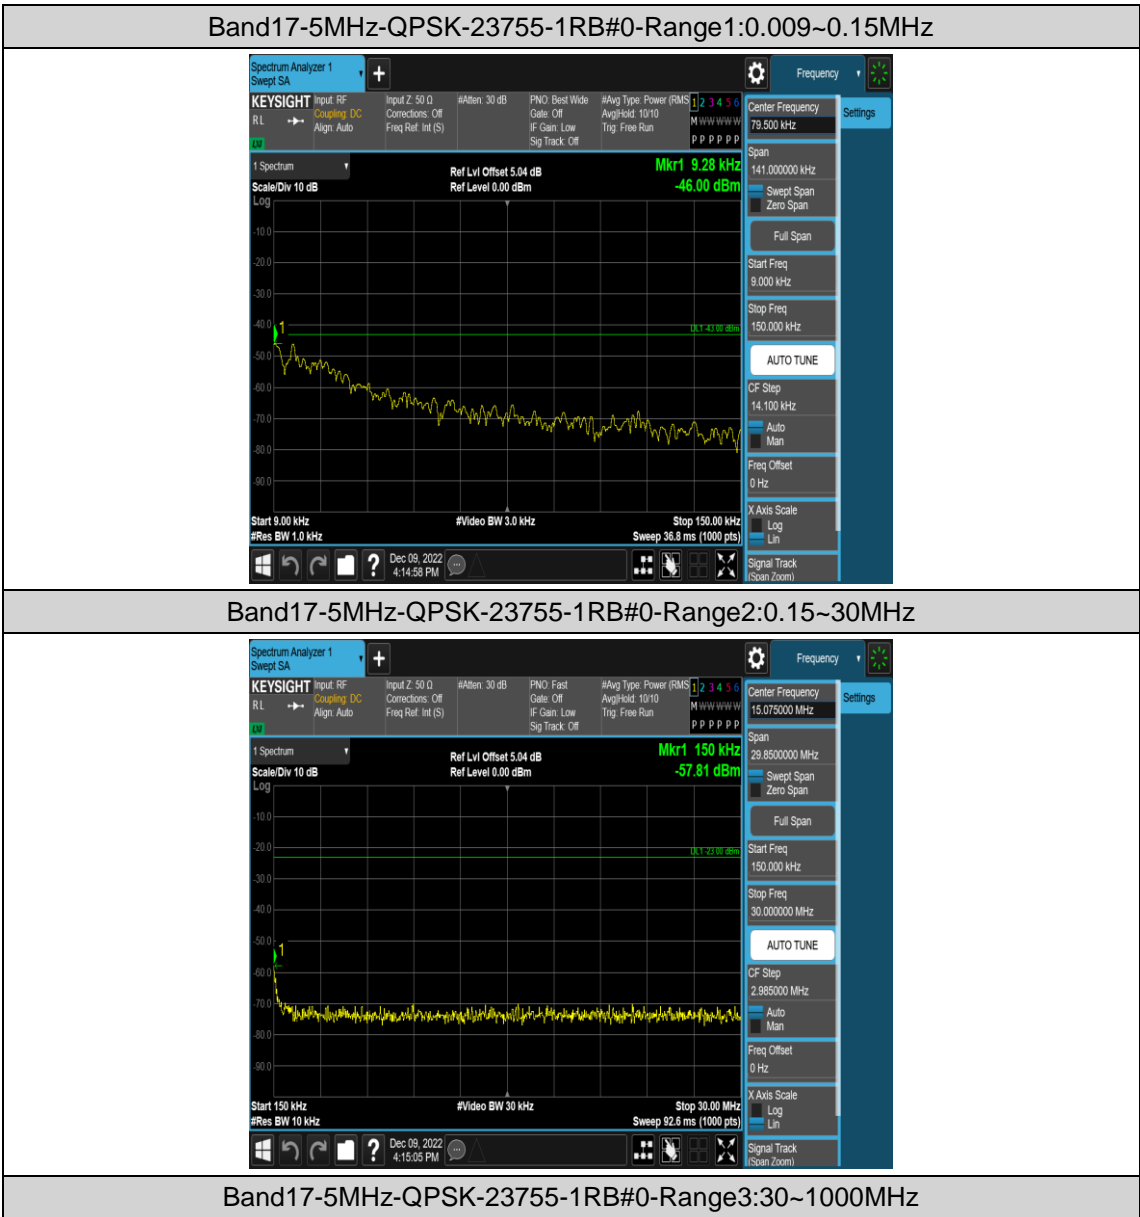

Test Graphs