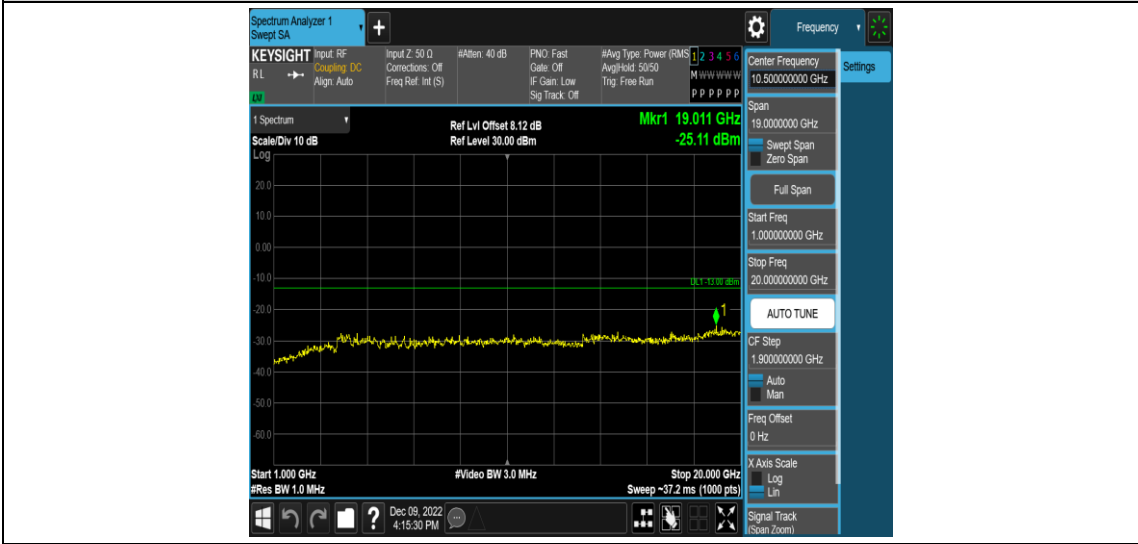

Band17-5MHz-QPSK-23755-1RB#0-Range4:1 000~20000MHz