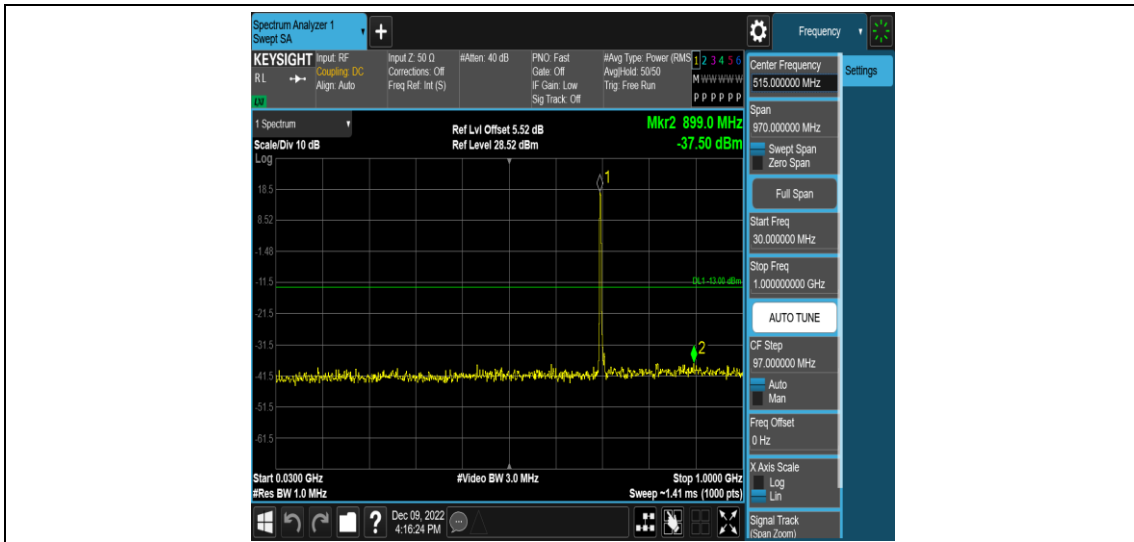

Band17-5MHz-16QAM-23755-1RB#0-Range3:30~1000MHz