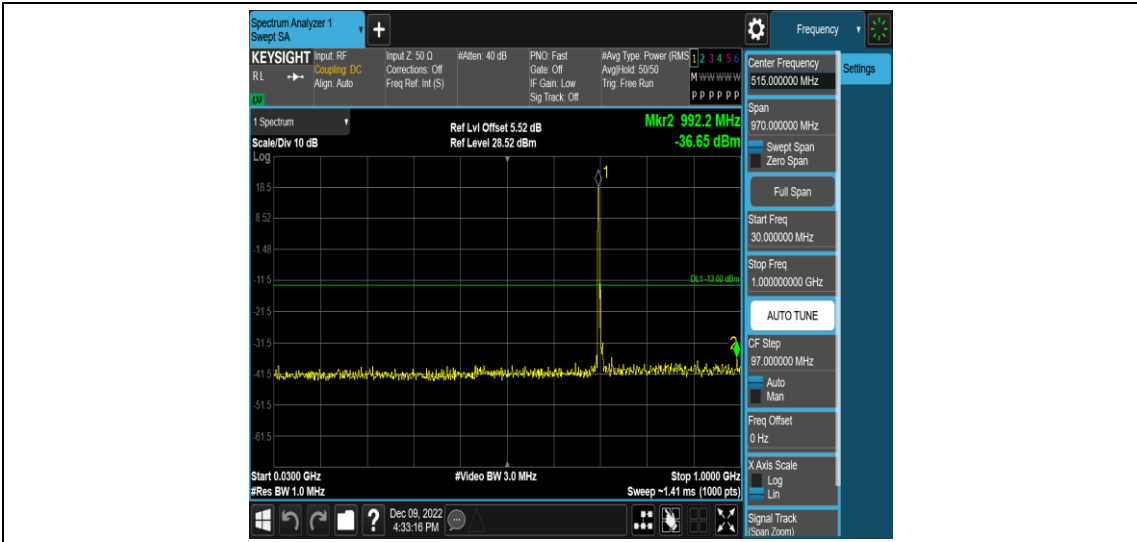

Band17-5MHz-16QAM-23825-1RB#0-Range3:30~1000MHz

Band17-5MHz-16QAM-23825-1RB#0-Range4:1000~20000MHz

Band17-10MHz-QPSK-23780-1RB#0-Range1:0.009~0.15MHz

Band17-10MHz-QPSK-23780-1RB#0-Range2:0.15~30MHz

Band17-10MHz-QPSK-23780-1RB#0-Range3:30~1000MHz