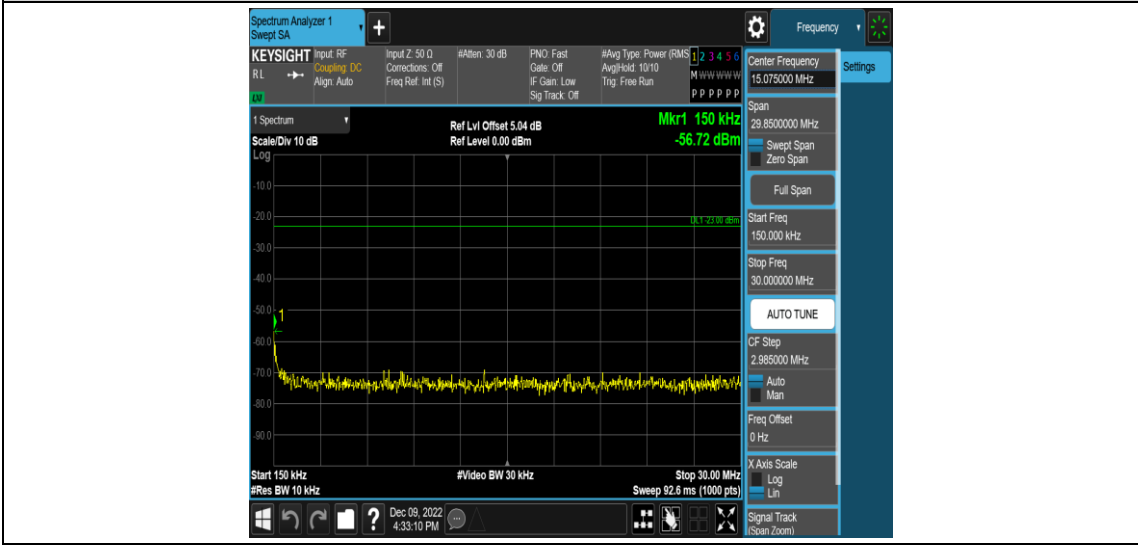

Band17-5MHz-16QAM-23825-1RB#0-Range3:30~1000MHz

Band17-5MHz-16QAM-23825-1RB#0-Range4:1000~20000MHz

Band17-10MHz-QPSK-23780-1RB#0-Range1:0.009~0.15MHz

Band17-10MHz-QPSK-23780-1RB#0-Range2:0.15~30MHz

Band17-10MHz-QPSK-23780-1RB#0-Range3:30~1000MHz