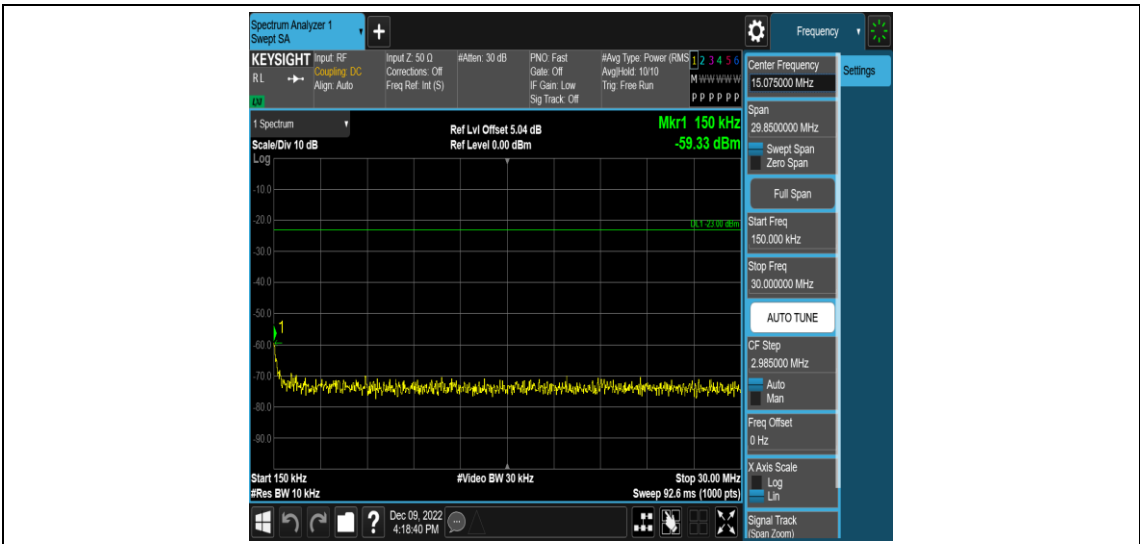

Band17-5MHz-16QAM-23790-1RB#0-Range2:0.15~30MHz