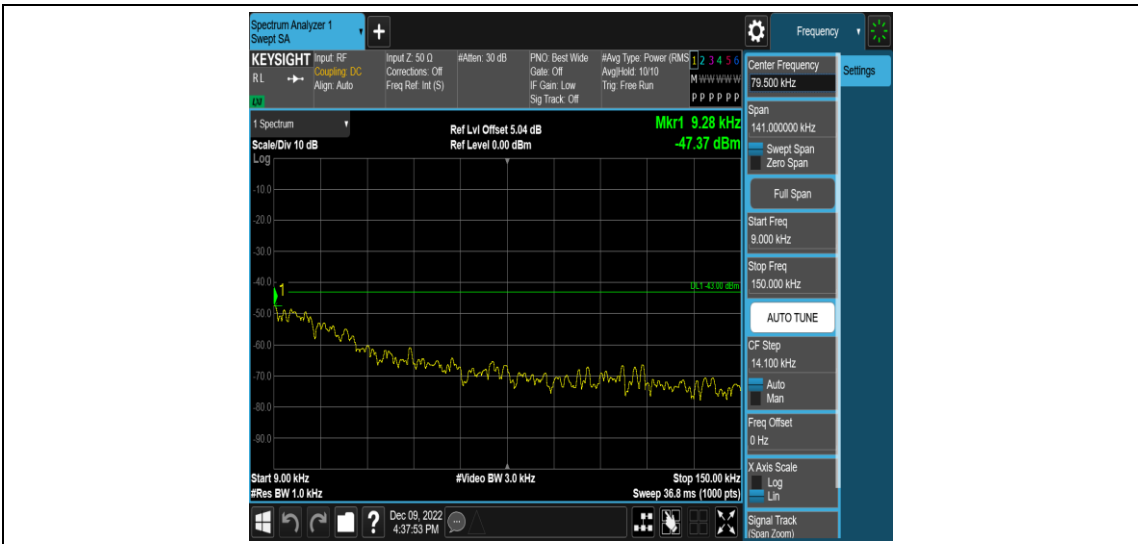

Band17-10MHz-QPSK-23800-1RB#0-Range1:0.009~0.15MHz