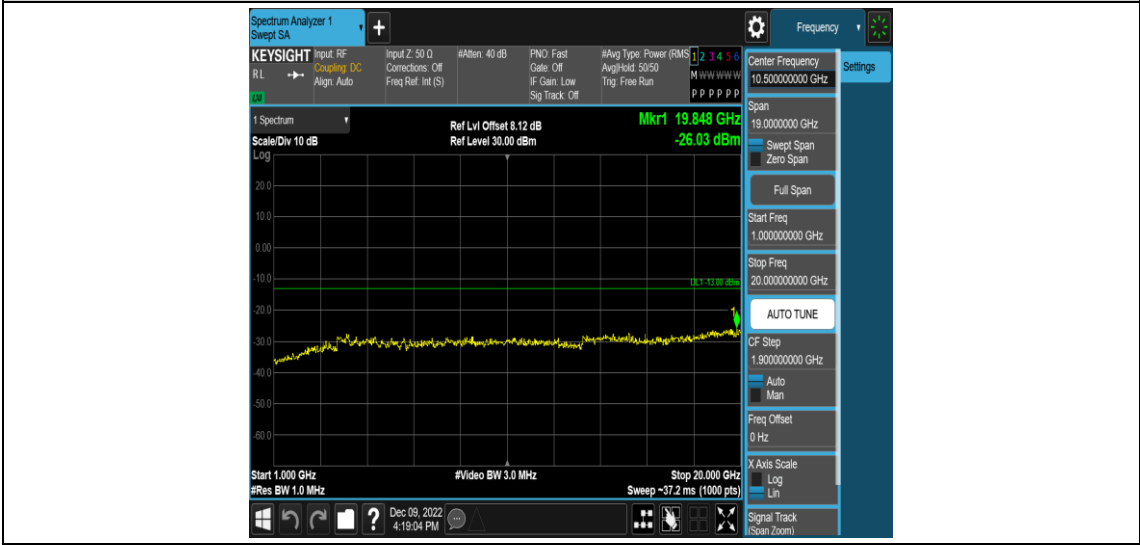

Band17-5MHz-16QAM-23755-1RB#0-Range1:0.009~0.15MHz

Band17-5MHz-16QAM-23755-1RB#0-Range2:0.15~30MHz

Band17-5MHz-16QAM-23755-1RB#0-Range3:30~1000MHz

Band17-5MHz-16QAM-23755-1RB#0-Range4:1000~20000MHz

Band17-5MHz-16QAM-23790-1RB#0-Range1:0.009~0.15MHz

Band17-5MHz-16QAM-23790-1RB#0-Range2:0.15~30MHz

Band17-5MHz-16QAM-23790-1RB#0-Range3:30~1000MHz

Band17-5MHz-16QAM-23790-1RB#0-Range4:1000~2000MHz

Band17-5MHz-16QAM-23825-1RB#0-Range1:0.009~0.15MHz

Band17-5MHz-16QAM-23825-1RB#0-Range2:0.15~30MHz