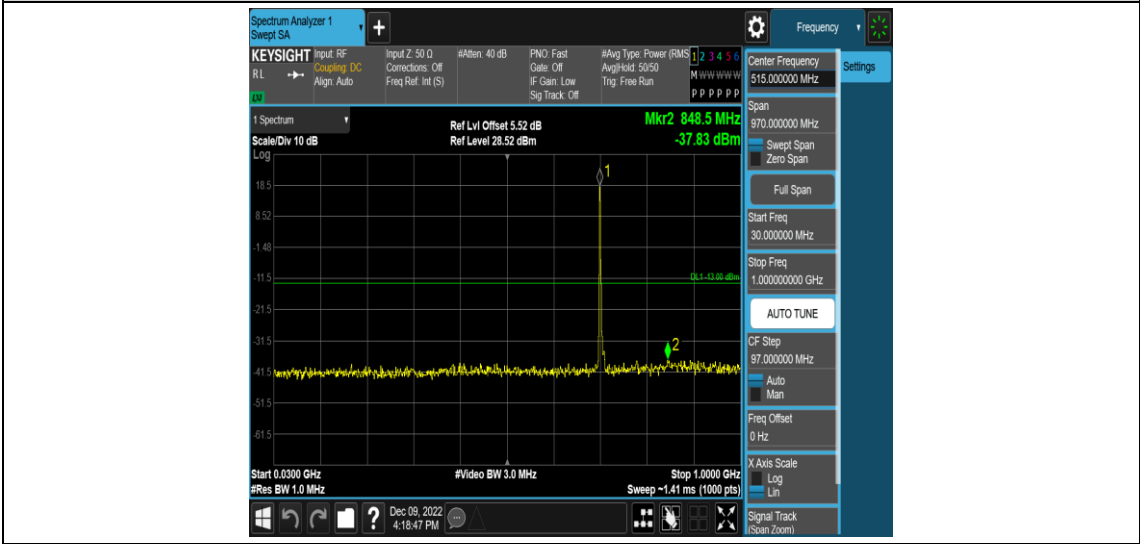

Band17-5MHz-16QAM-23790-1RB#0-Range3:30~1000MHz