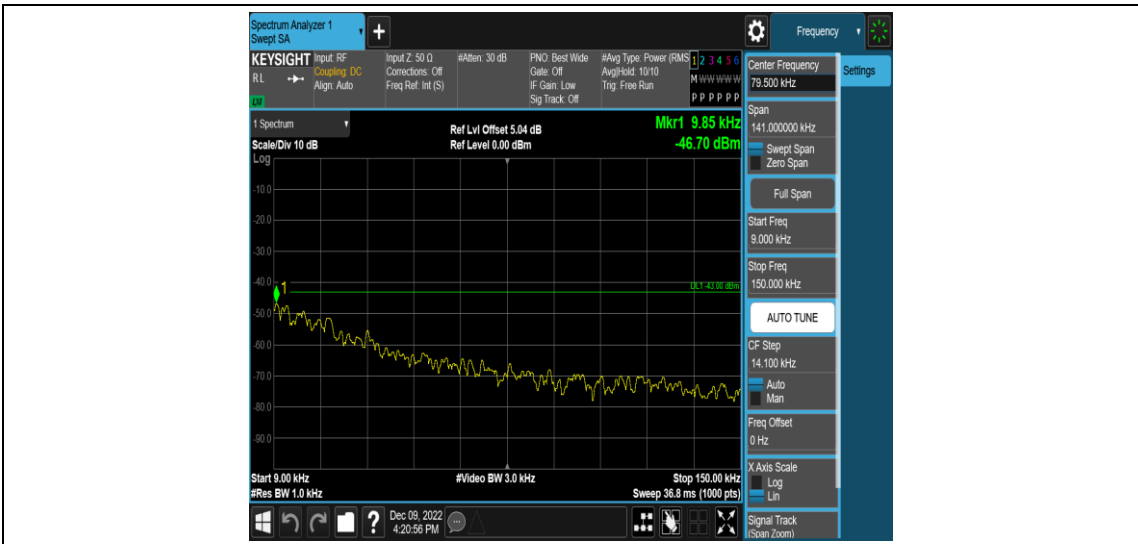

Band17-5MHz-16QAM-23790-1RB#0-Range2:0.15~30MHz

Band17-5MHz-16QAM-23790-1RB#0-Range3:30~1000MHz

Band17-5MHz-16QAM-23790-1RB#0-Range4:1000~2000MHz

Band17-5MHz-16QAM-23825-1RB#0-Range1:0.009~0.15MHz

Band17-5MHz-16QAM-23825-1RB#0-Range2:0.15~30MHz