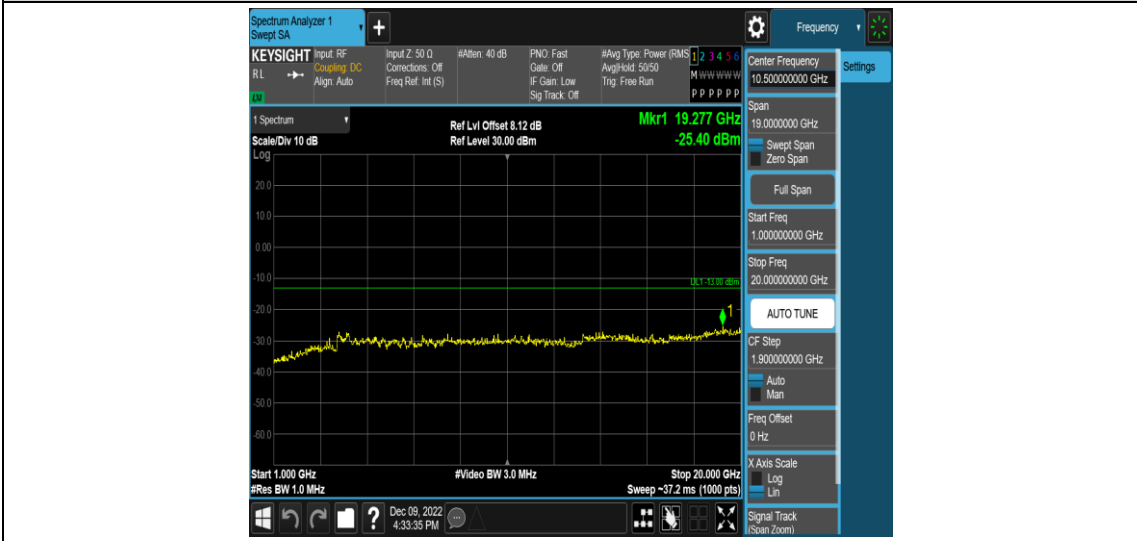

Band17-10MHz-QPSK-23780-1RB#0-Range4:1000~20000MHz