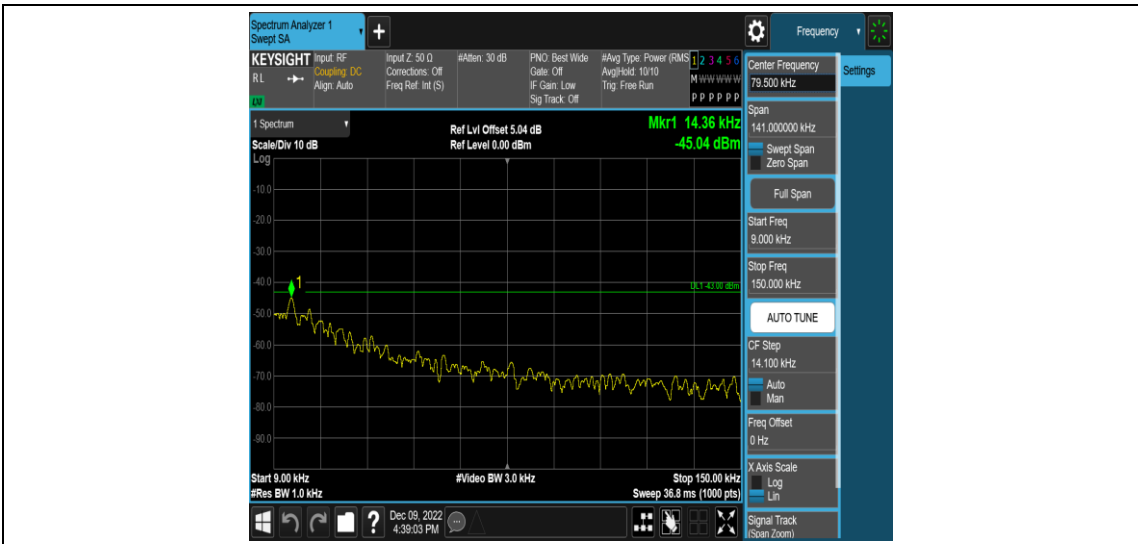

Band17-10MHz-16QAM-23800-1RB#0-Range1:0.009~0.15MHz