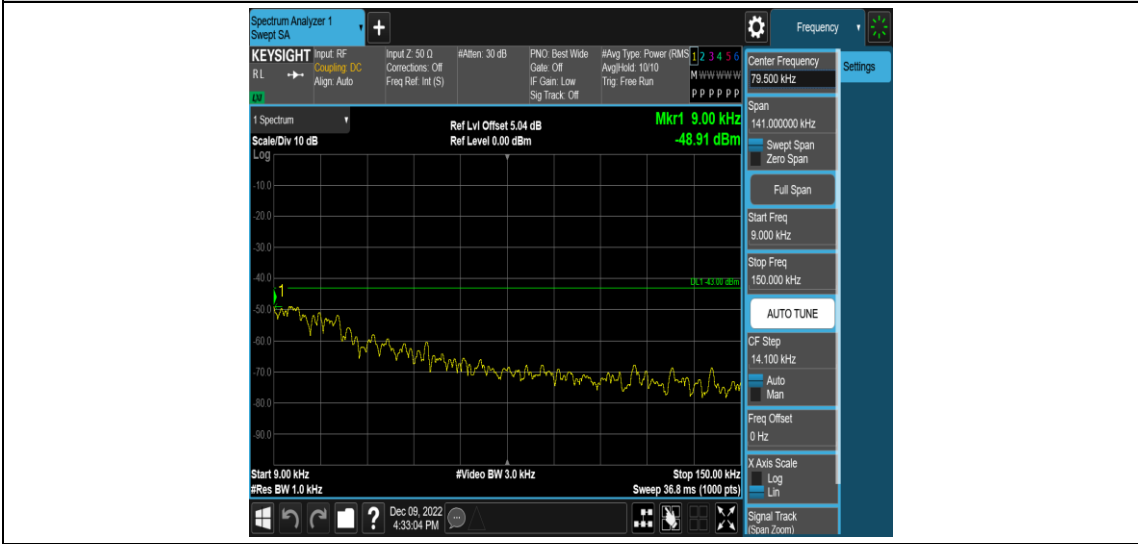

Band17-5MHz-16QAM-23790-1RB#0-Range2:0.15~30MHz

Band17-5MHz-16QAM-23790-1RB#0-Range3:30~1000MHz

Band17-5MHz-16QAM-23790-1RB#0-Range4:1000~2000MHz

Band17-5MHz-16QAM-23825-1RB#0-Range1:0.009~0.15MHz

Band17-5MHz-16QAM-23825-1RB#0-Range2:0.15~30MHz

Band17-5MHz-16QAM-23825-1RB#0-Range3:30~1000MHz

Band17-5MHz-16QAM-23825-1RB#0-Range4:1000~20000MHz

Band17-10MHz-QPSK-23780-1RB#0-Range1:0.009~0.15MHz

Band17-10MHz-QPSK-23780-1RB#0-Range2:0.15~30MHz

Band17-10MHz-QPSK-23780-1RB#0-Range3:30~1000MHz