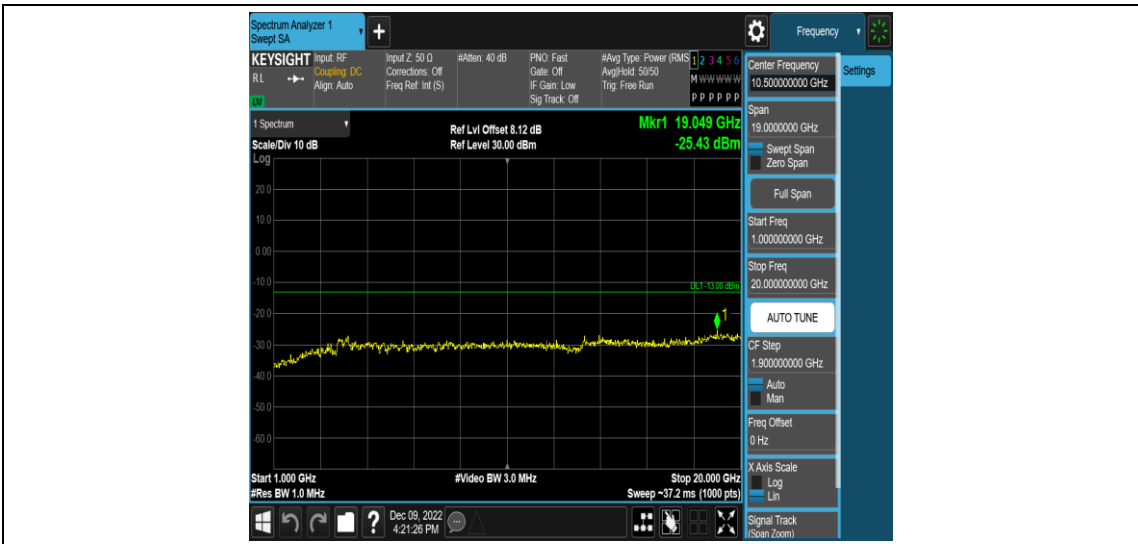

Band17-5MHz-16QAM-23825-1RB#0-Range4:1000~20000MHz