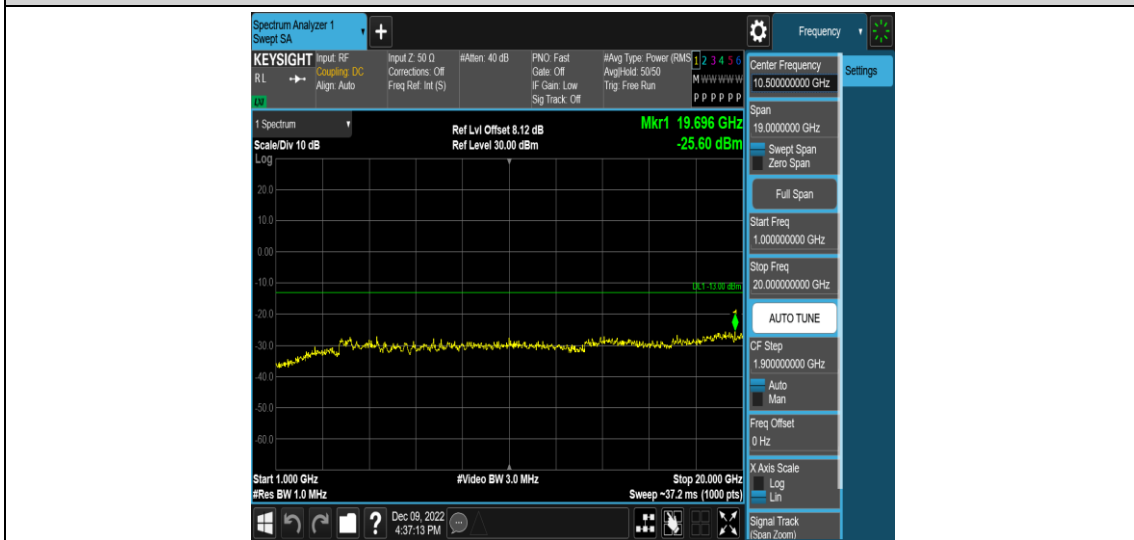

Band17-10MHz-16QAM-23790-1RB#0-Range4:1000~20000MHz