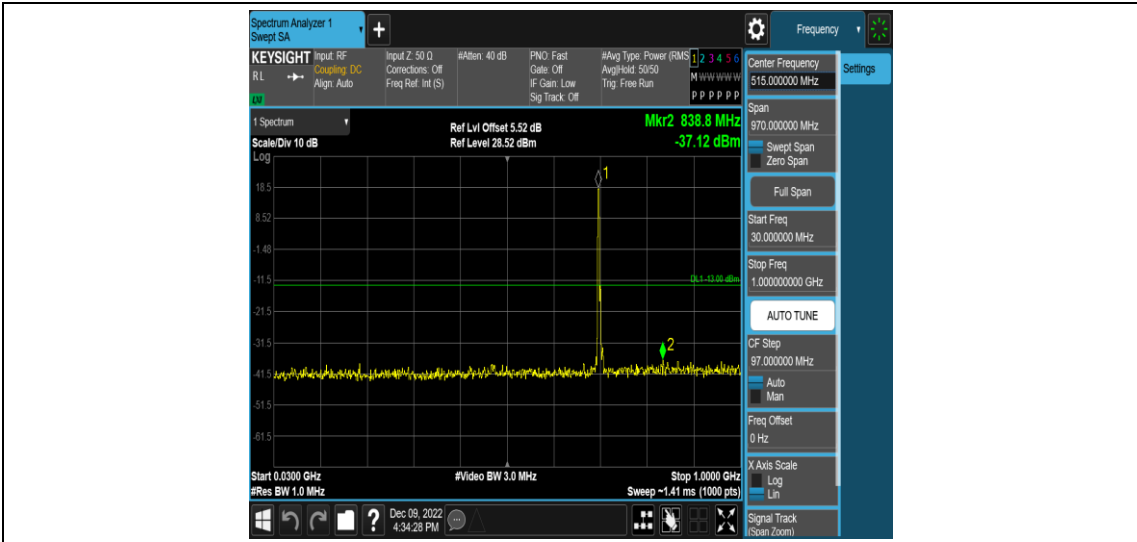

Band17-10MHz-16QAM-23780-1RB#0-Range3:30~1000MHz