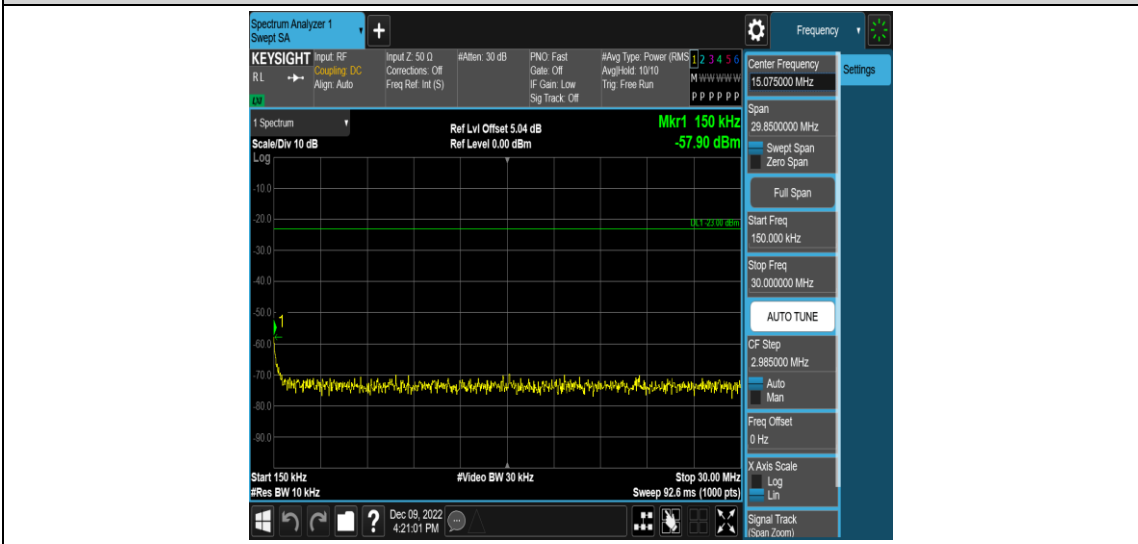

Band17-5MHz-16QAM-23790-1RB#0-Range2:0.15~30MHz

Band17-5MHz-16QAM-23790-1RB#0-Range3:30~1000MHz

Band17-5MHz-16QAM-23790-1RB#0-Range4:1000~2000MHz

Band17-5MHz-16QAM-23825-1RB#0-Range1:0.009~0.15MHz

Band17-5MHz-16QAM-23825-1RB#0-Range2:0.15~30MHz