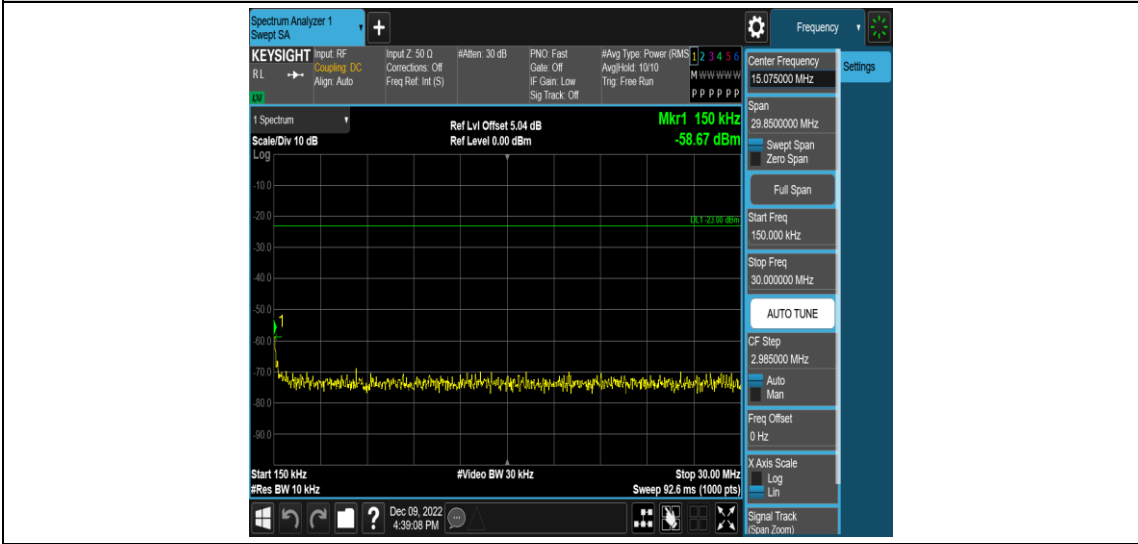

Band17-10MHz-16QAM-23790-1RB#0-Range3:30~1000MHz

Band17-10MHz-16QAM-23790-1RB#0-Range4:1000~20000MHz

Band17-10MHz-16QAM-23800-1RB#0-Range1:0.009~0.15MHz

Band17-10MHz-16QAM-23800-1RB#0-Range2:0.15~30MHz

Band17-10MHz-16QAM-23800-1RB#0-Range3:30~1000MHz