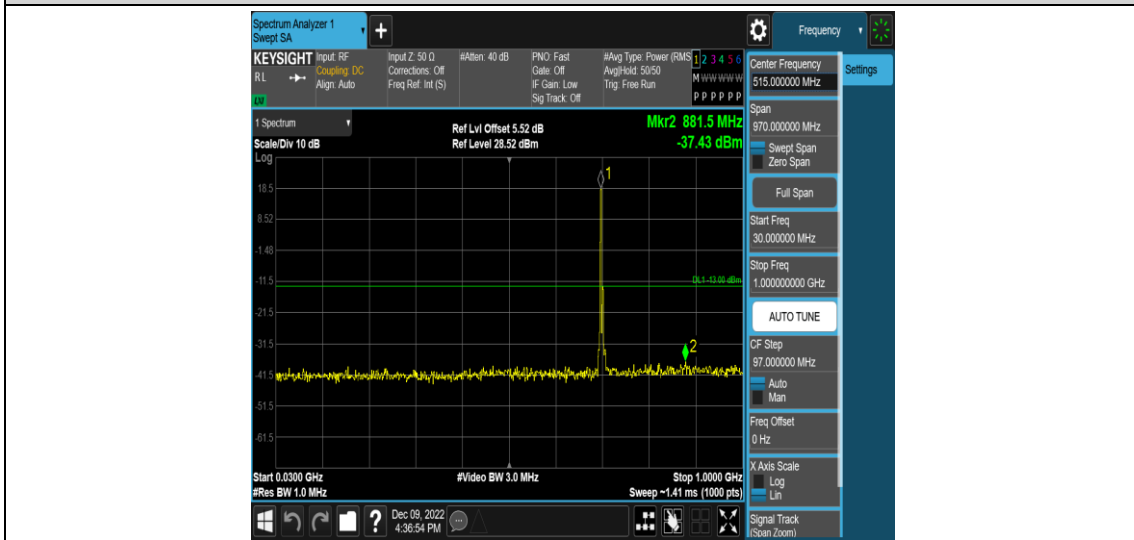

Band17-10MHz-16QAM-23790-1RB#0-Range3:30~1000MHz