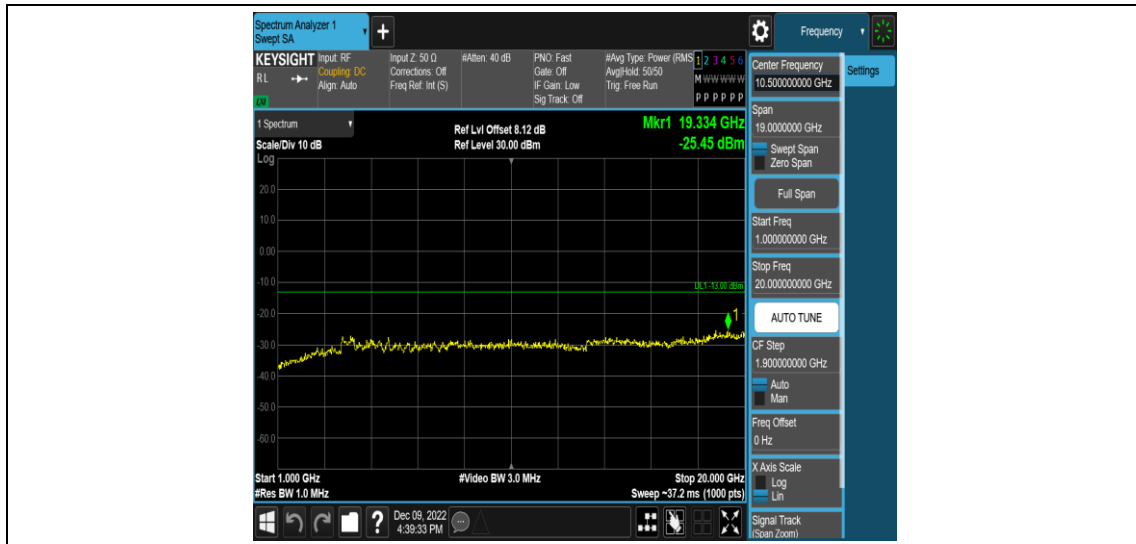

Band17-10MHz-16QAM-23800-1RB#0-Range4: 1000~20000MHz