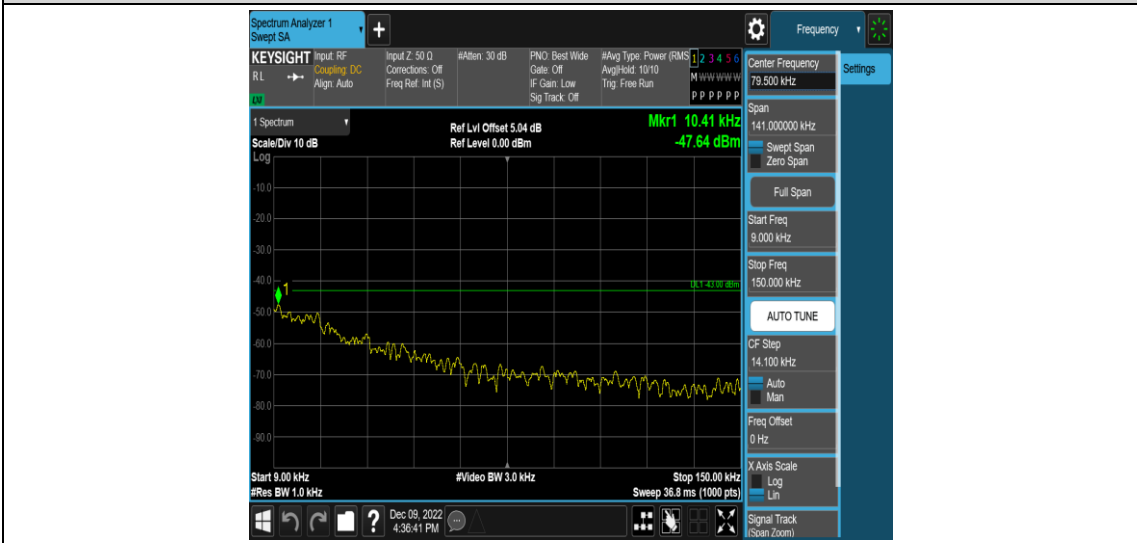

Band17-10MHz-16QAM-23780-1RB#0-Range2:0.15~30MHz

Band17-10MHz-16QAM-23780-1RB#0-Range3:30~1000MHz

Band17-10MHz-16QAM-23780-1RB#0-Range4: 1000~20000MHz

Band17-10MHz-16QAM-23790-1RB#0-Range1:0.009~0.15MHz

Band17-10MHz-16QAM-23790-1RB#0-Range2:0.15~30MHz