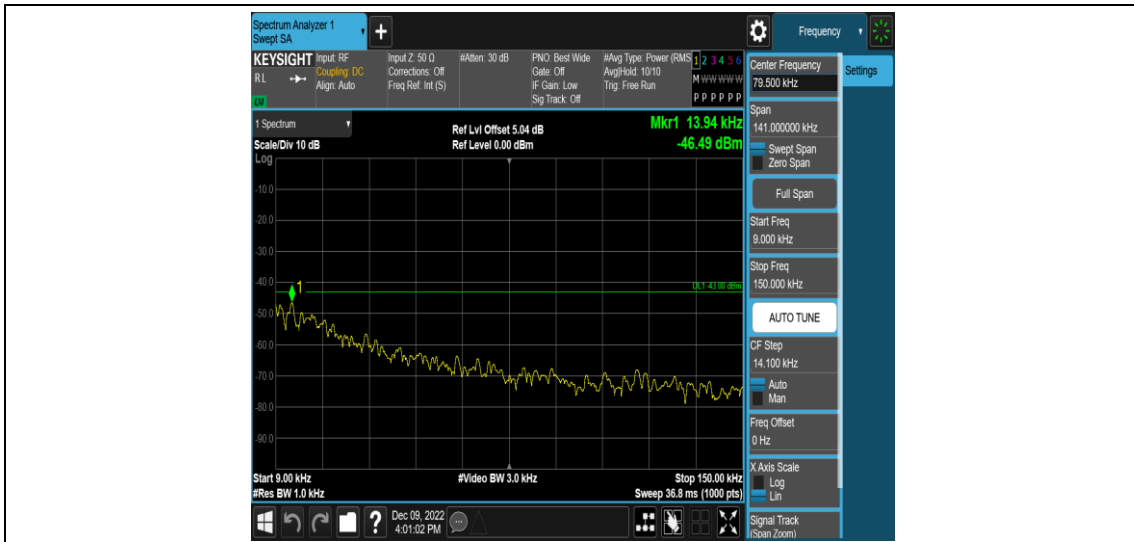

Band12-10MHz-QPSK-23130-1RB#0-Range1:0.009~0.15MHz