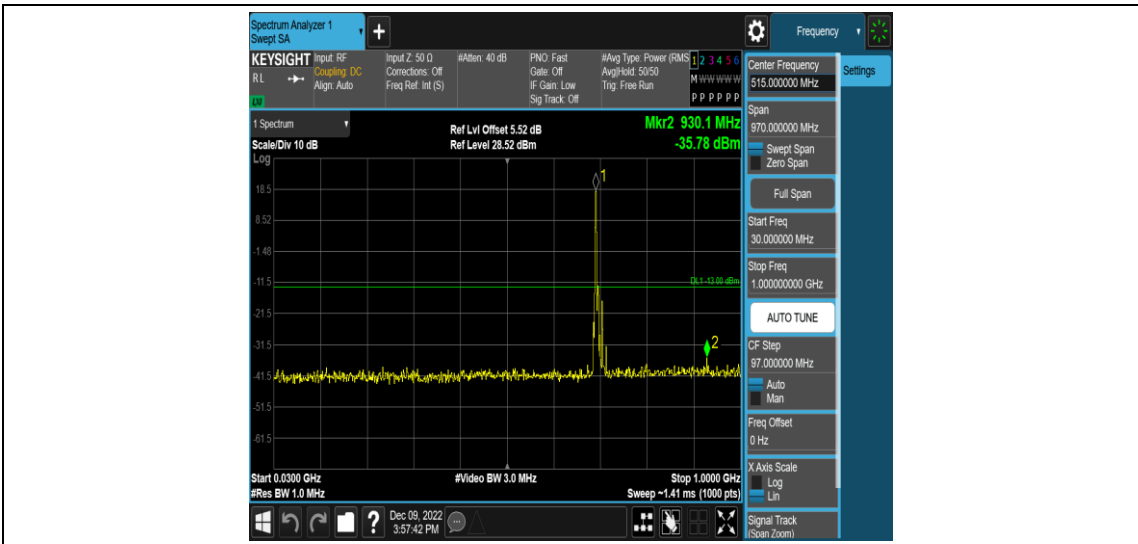

Band12-10MHz-16QAM-23060-1RB#0-Range3:30~1000MHz