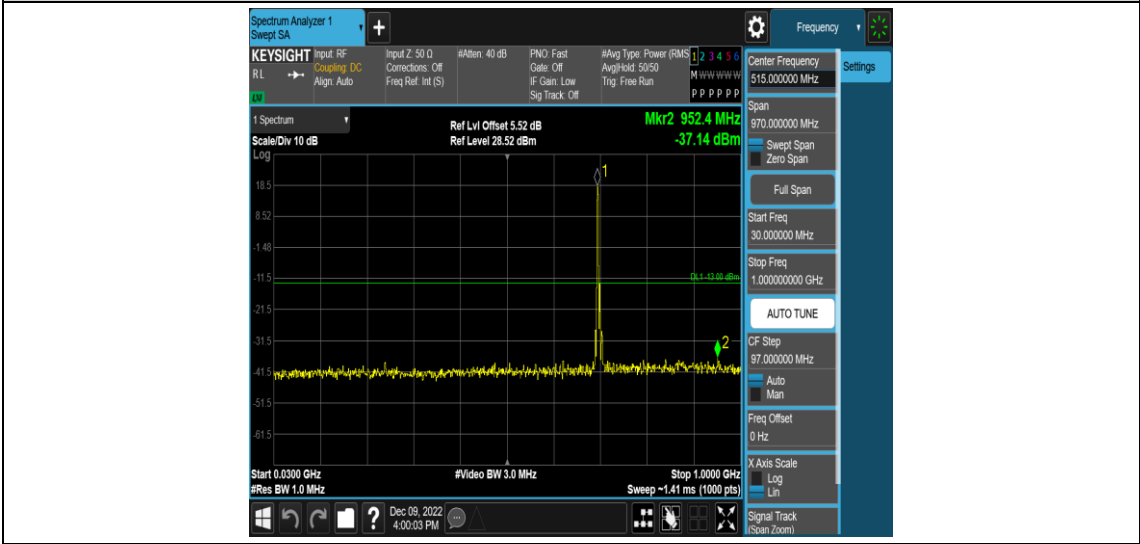

Band12-10MHz-16QAM-23095-1RB#0-Range3:30~1000MHz