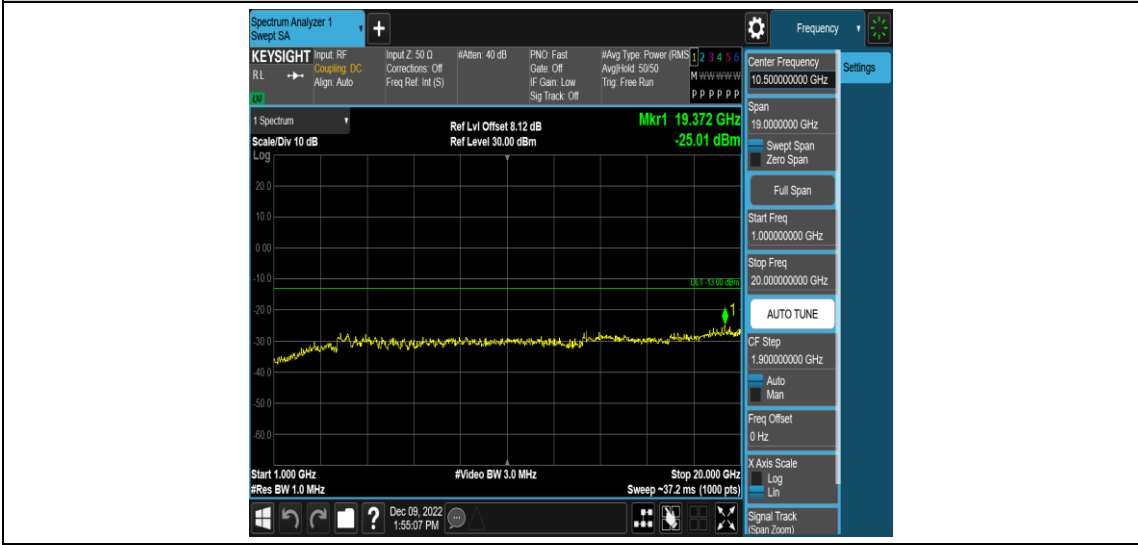

Band12-5MHz-16QAM-23095-1RB#0-Range1:0.009~0.15MHz

Band12-5MHz-16QAM-23095-1RB#0-Range2:0.15~30MHz

Band12-5MHz-16QAM-23095-1RB#0-Range3:30~1000MHz

Band12-5MHz-16QAM-23095-1RB#0-Range4:1000~2000MHz

Band12-5MHz-16QAM-23155-1RB#0-Range1:0.009~0.15MHz