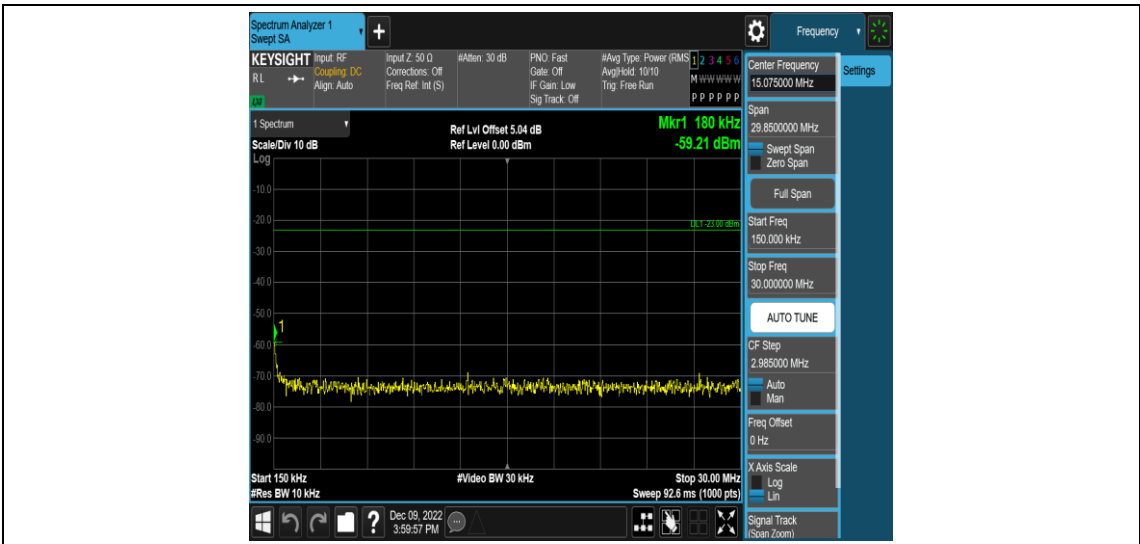

Band12-10MHz-16QAM-23095-1RB#0-Range2:0.15~30MHz