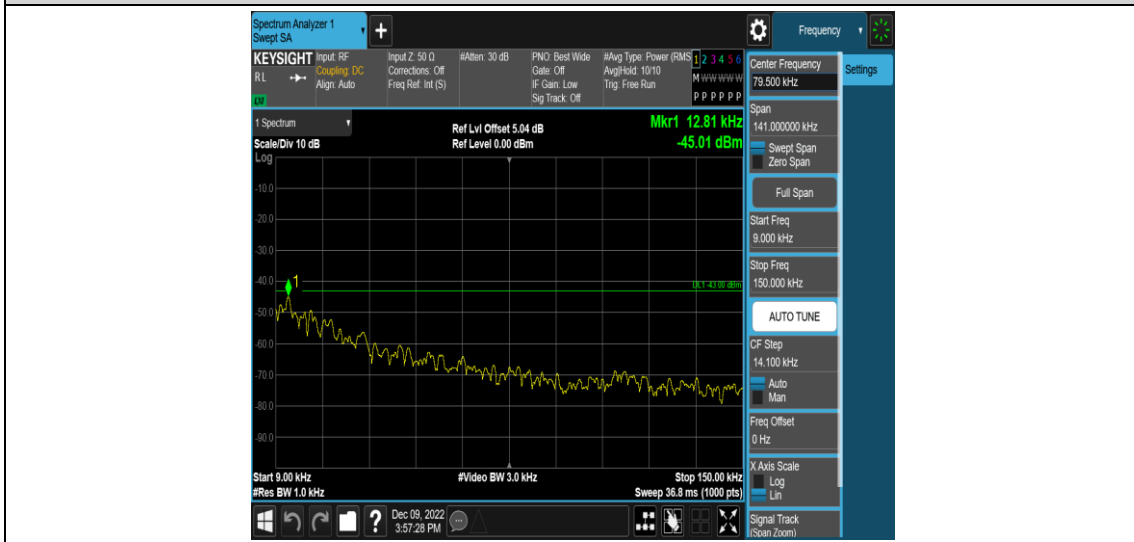

Band12-10MHz-16QAM-23060-1RB#0-Range1:0.009~0.15MHz