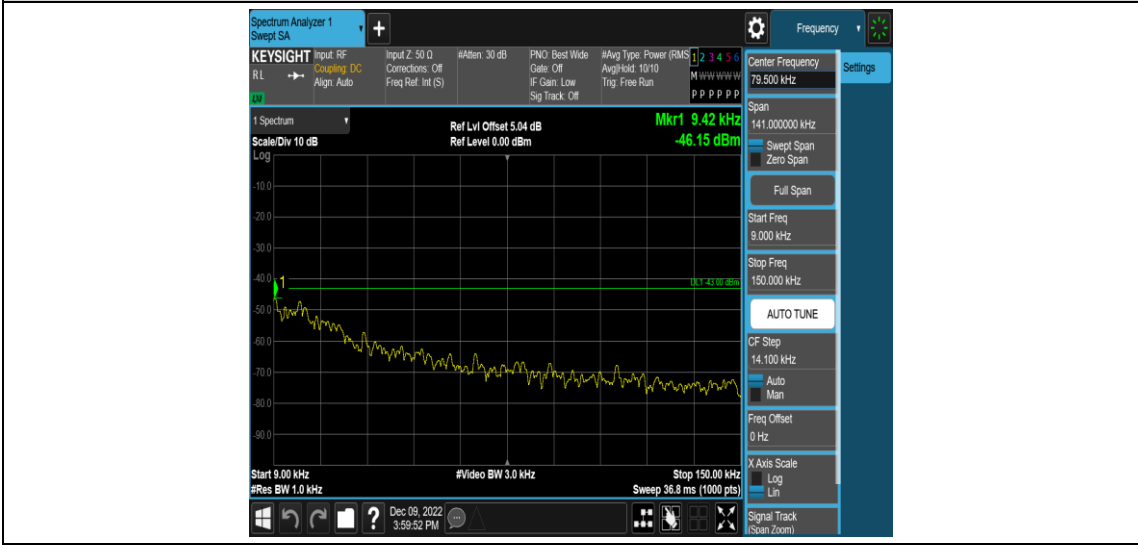

Band12-10MHz-16QAM-23060-1RB#0-Range1:0.009~0.15MHz

Band12-10MHz-16QAM-23060-1RB#0-Range2:0.15~30MHz

Band12-10MHz-16QAM-23060-1RB#0-Range3:30~1000MHz

Band12-10MHz-16QAM-23060-1RB#0-Range4: 1000~20000MHz

Band12-10MHz-16QAM-23095-1RB#0-Range1:0.009~0.15MHz