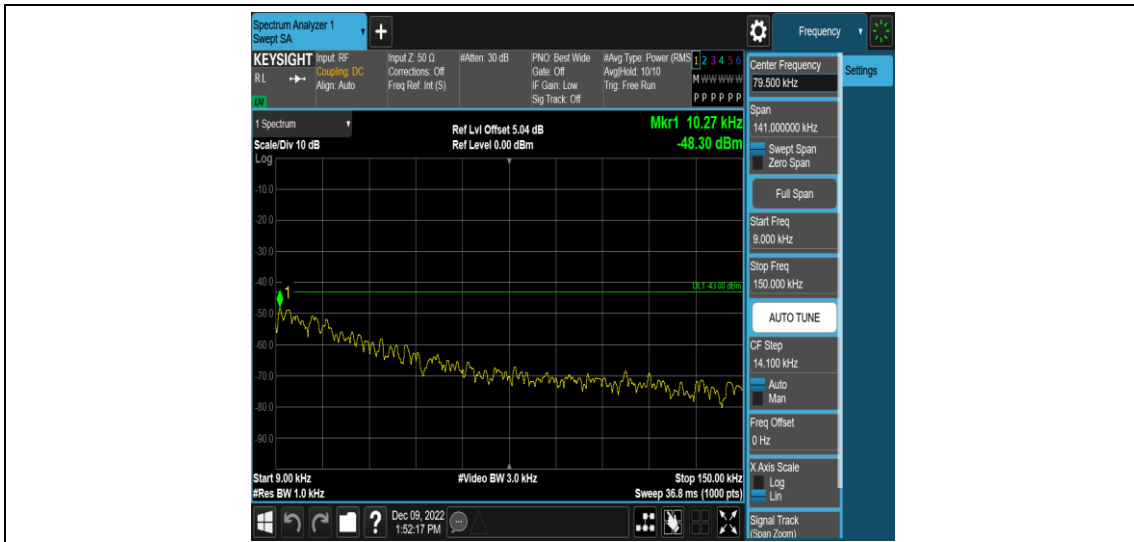

Band12-5MHz-16QAM-23095-1RB#0-Range1:0.009~0.15MHz

Band12-5MHz-16QAM-23095-1RB#0-Range2:0.15~30MHz

Band12-5MHz-16QAM-23095-1RB#0-Range3:30~1000MHz

Band12-5MHz-16QAM-23095-1RB#0-Range4:1000~2000MHz

Band12-5MHz-16QAM-23155-1RB#0-Range1:0.009~0.15MHz