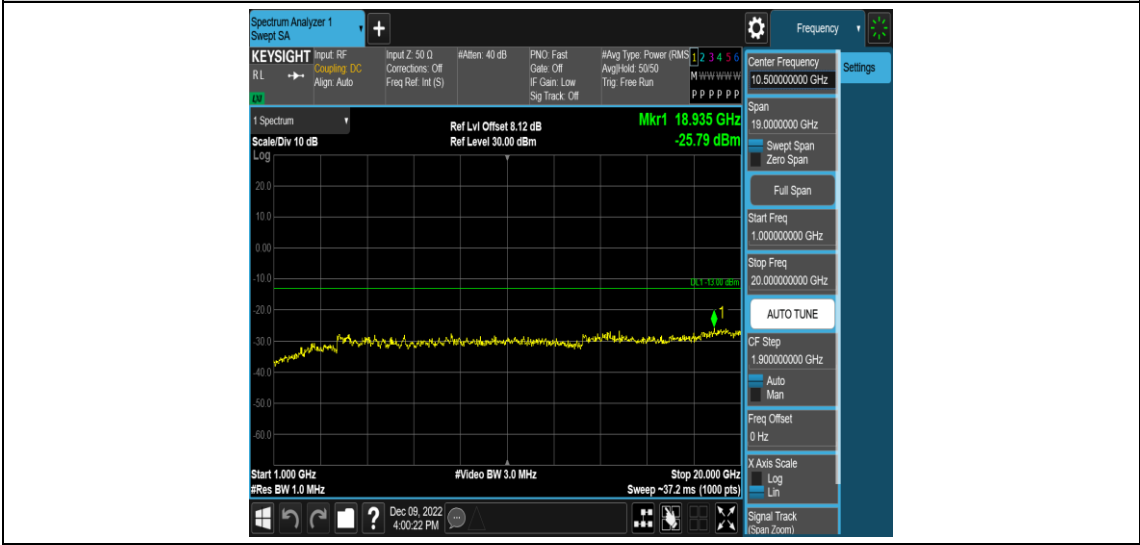

Band12-10MHz-16QAM-23095-1RB#0-Range4:1000~20000MHz