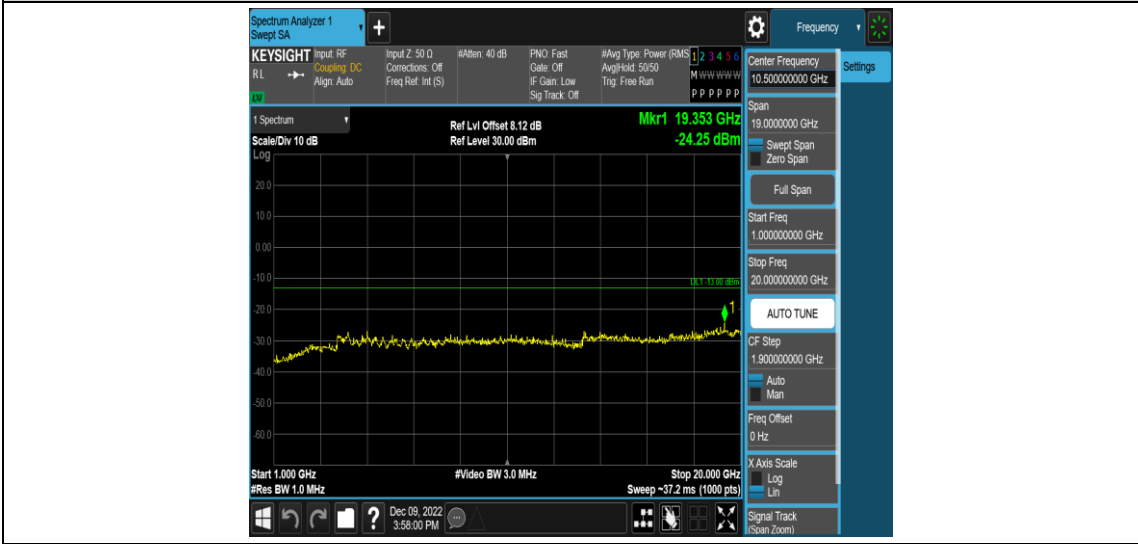

Band12-10MHz-16QAM-23060-1RB#0-Range1:0.009~0.15MHz

Band12-10MHz-16QAM-23060-1RB#0-Range2:0.15~30MHz

Band12-10MHz-16QAM-23060-1RB#0-Range3:30~1000MHz

Band12-10MHz-16QAM-23060-1RB#0-Range4: 1000~20000MHz

Band12-10MHz-16QAM-23095-1RB#0-Range1:0.009~0.15MHz