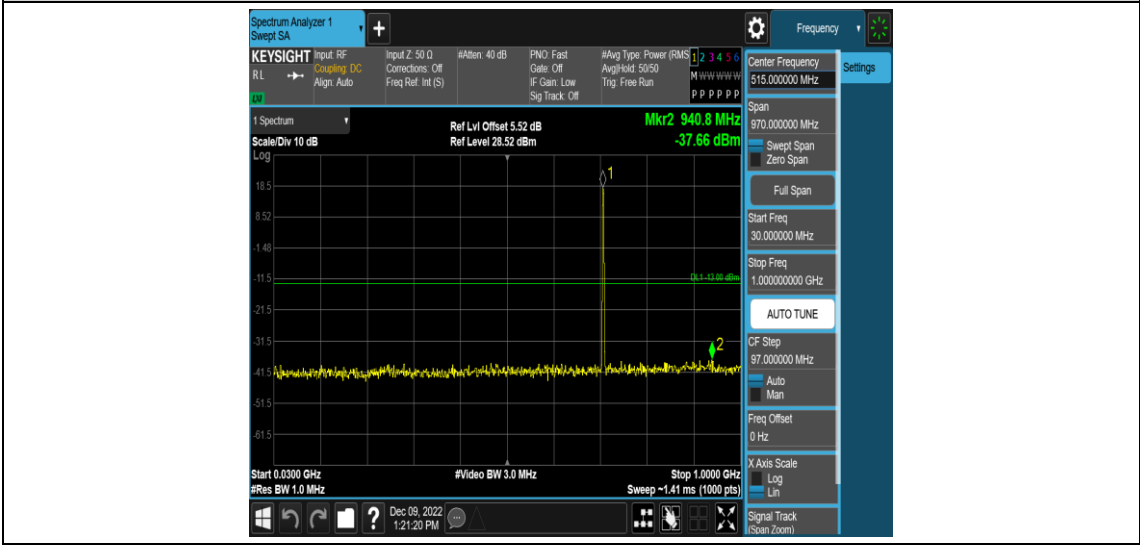

Band12-1.4MHz-16QAM-23173-1RB#0-Range3:30~1000MHz