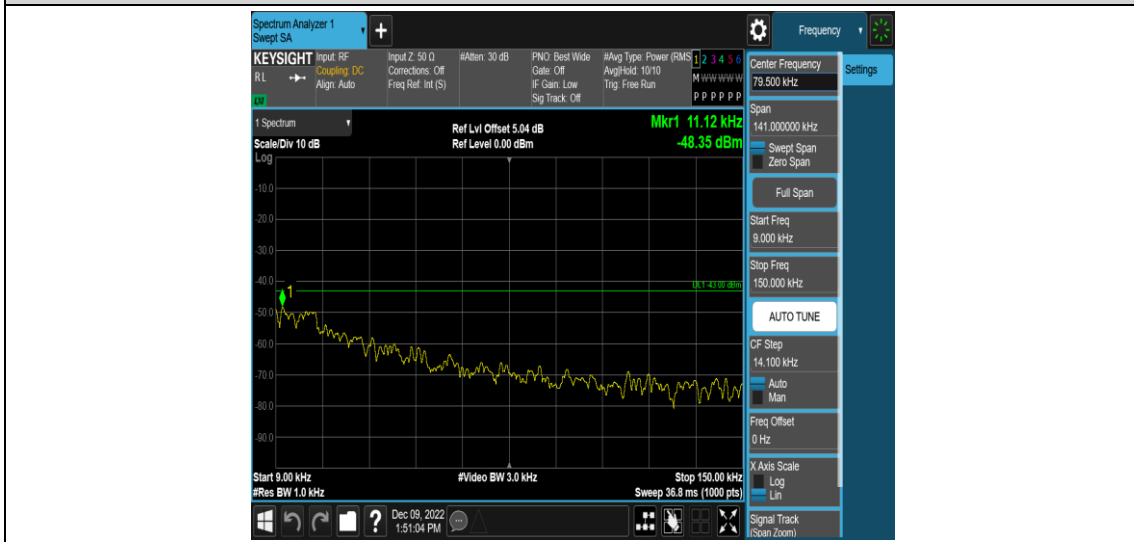

Band12-5MHz-QPSK-23035-1RB#0-Range1:0.009~0.15MHz