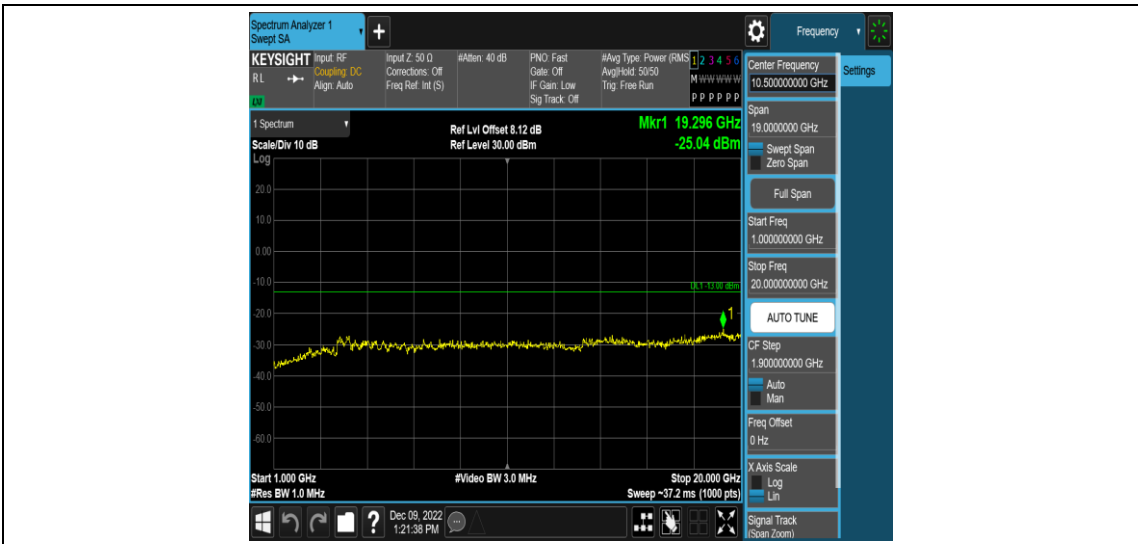

Band12-1.4MHz-16QAM-23173-1RB#0-Range4:1000~20000MHz