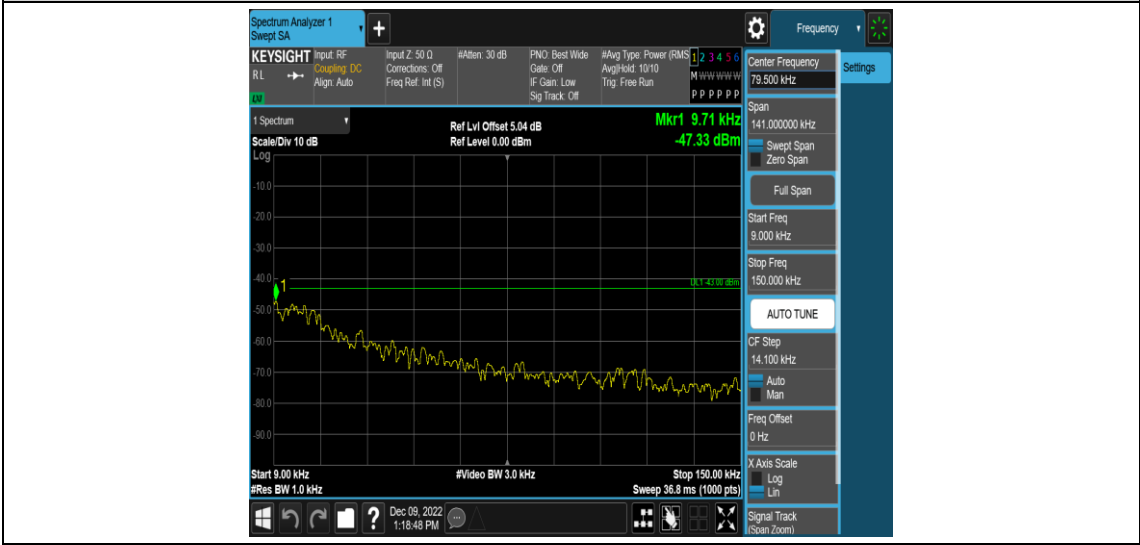

Band12-1.4MHz-16QAM-23095-1RB#0-Range1:0.009~0.15MHz