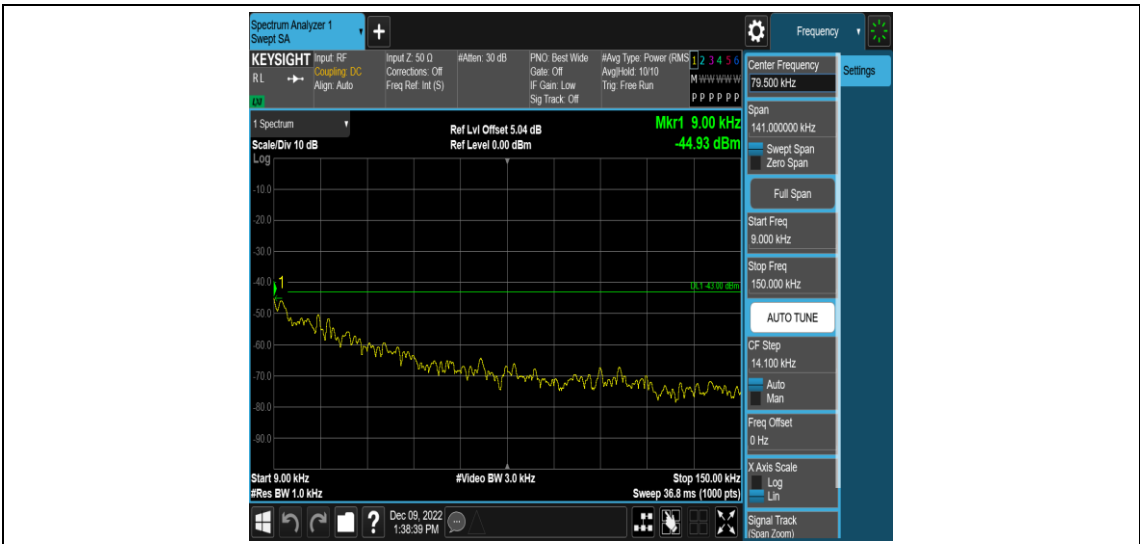

Band12-3MHz-16QAM-23165-1RB#0-Range1:0.009~0.15MHz