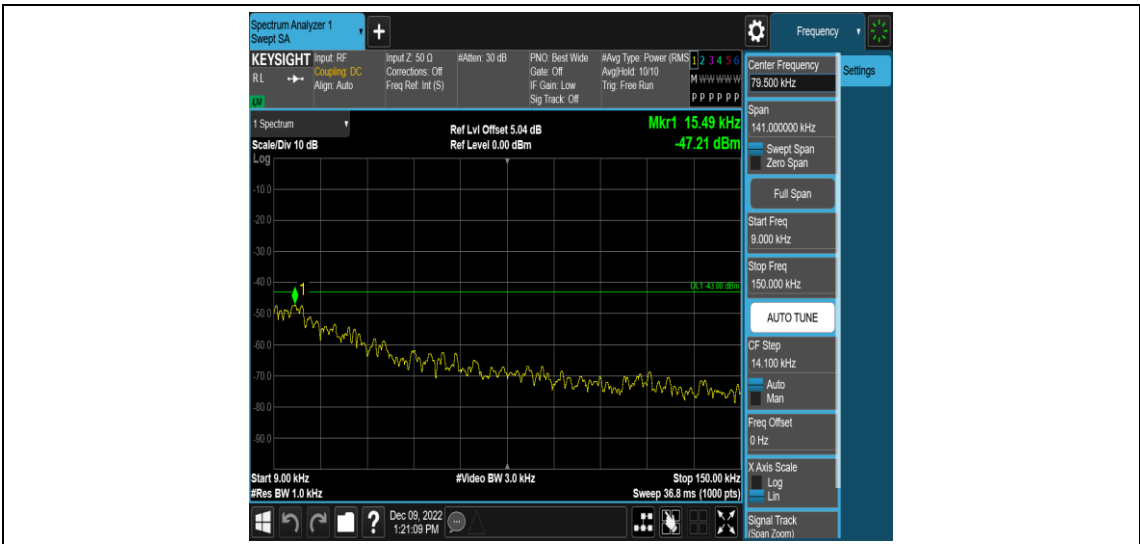

Band12-1.4MHz-16QAM-23173-1RB#0-Range1:0.009~0.15MHz