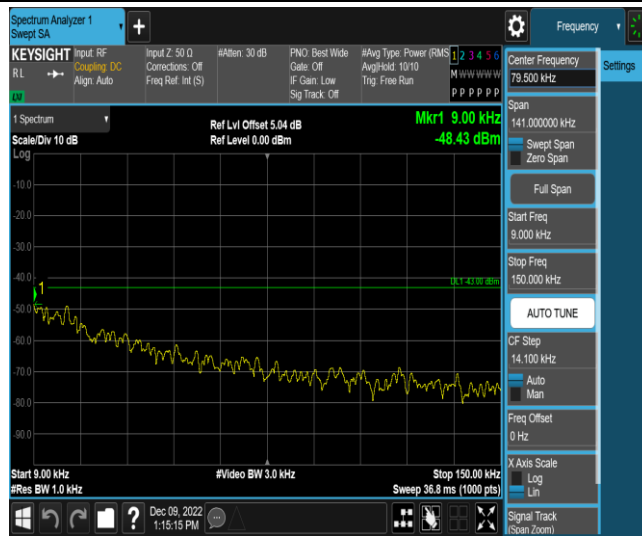

Test Graphs

Band12-1.4MHz-QPSK-23017-1RB#0-Range1:0.009~0.15MHz