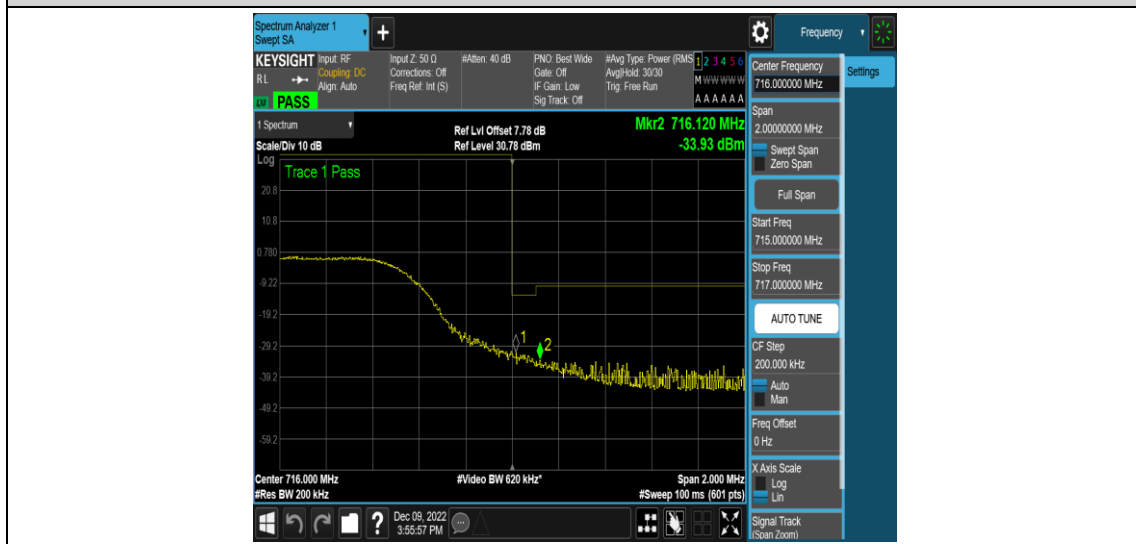

Band12-10MHz-16QAM-23130-50RB#0

Appendix E: Conducted Spurious Emission

Test Result

Band	Bandwidth	Modulation	Channel	RB Configuration	Frequency Range	Verdict
Band12	1.4MHz	QPSK	23017	1RB#0	Range1:0.009~0.15MHz	PASS
Band12	1.4MHz	QPSK	23017	1RB#0	Range2:0.15~30MHz	PASS
Band12	1.4MHz	QPSK	23017	1RB#0	Range3:30~1000MHz	PASS
Band12	1.4MHz	QPSK	23017	1RB#0	Range4:1000~20000MHz	PASS
Band12	1.4MHz	QPSK	23095	1RB#0	Range1:0.009~0.15MHz	PASS
Band12	1.4MHz	QPSK	23095	1RB#0	Range2:0.15~30MHz	PASS
Band12	1.4MHz	QPSK	23095	1RB#0	Range3:30~1000MHz	PASS
Band12	1.4MHz	QPSK	23095	1RB#0	Range4:1000~20000MHz	PASS
Band12	1.4MHz	QPSK	23173	1RB#0	Range1:0.009~0.15MHz	PASS
Band12	1.4MHz	QPSK	23173	1RB#0	Range2:0.15~30MHz	PASS
Band12	1.4MHz	QPSK	23173	1RB#0	Range3:30~1000MHz	PASS
Band12	1.4MHz	QPSK	23173	1RB#0	Range4:1000~20000MHz	PASS
Band12	1.4MHz	16QAM	23017	1RB#0	Range1:0.009~0.15MHz	PASS
Band12	1.4MHz	16QAM	23017	1RB#0	Range2:0.15~30MHz	PASS
Band12	1.4MHz	16QAM	23017	1RB#0	Range3:30~1000MHz	PASS
Band12	1.4MHz	16QAM	23017	1RB#0	Range4:1000~20000MHz	PASS
Band12	1.4MHz	16QAM	23095	1RB#0	Range1:0.009~0.15MHz	PASS
Band12	1.4MHz	16QAM	23095	1RB#0	Range2:0.15~30MHz	PASS
Band12	1.4MHz	16QAM	23095	1RB#0	Range3:30~1000MHz	PASS
Band12	1.4MHz	16QAM	23095	1RB#0	Range4:1000~20000MHz	PASS
Band12	1.4MHz	16QAM	23173	1RB#0	Range1:0.009~0.15MHz	PASS
Band12	1.4MHz	16QAM	23173	1RB#0	Range2:0.15~30MHz	PASS
Band12	1.4MHz	16QAM	23173	1RB#0	Range3:30~1000MHz	PASS
Band12	1.4MHz	16QAM	23173	1RB#0	Range4:1000~20000MHz	PASS
Band12	3MHz	QPSK	23025	1RB#0	Range1:0.009~0.15MHz	PASS
Band12	3MHz	QPSK	23025	1RB#0	Range2:0.15~30MHz	PASS
Band12	3MHz	QPSK	23025	1RB#0	Range3:30~1000MHz	PASS
Band12	3MHz	QPSK	23025	1RB#0	Range4:1000~20000MHz	PASS
Band12	3MHz	QPSK	23095	1RB#0	Range1:0.009~0.15MHz	PASS
Band12	3MHz	QPSK	23095	1RB#0	Range2:0.15~30MHz	PASS
Band12	3MHz	QPSK	23095	1RB#0	Range3:30~1000MHz	PASS
Band12	3MHz	QPSK	23095	1RB#0	Range4:1000~20000MHz	PASS
Band12	3MHz	QPSK	23165	1RB#0	Range1:0.009~0.15MHz	PASS
Band12	3MHz	QPSK	23165	1RB#0	Range2:0.15~30MHz	PASS
Band12	3MHz	QPSK	23165	1RB#0	Range3:30~1000MHz	PASS