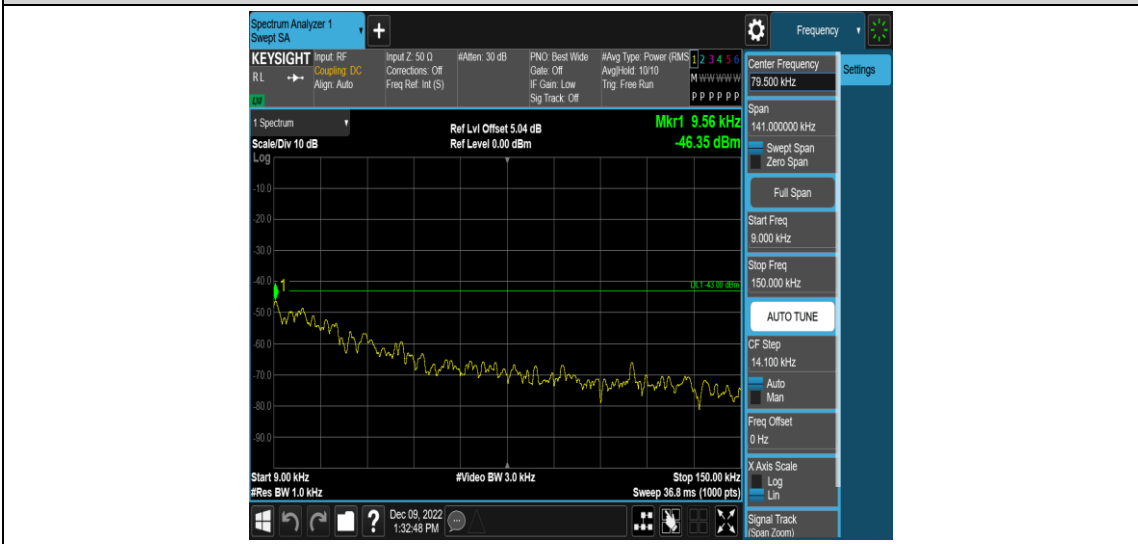

Band12-3MHz-QPSK-23025-1RB#0-Range1:0.009~0.15MHz