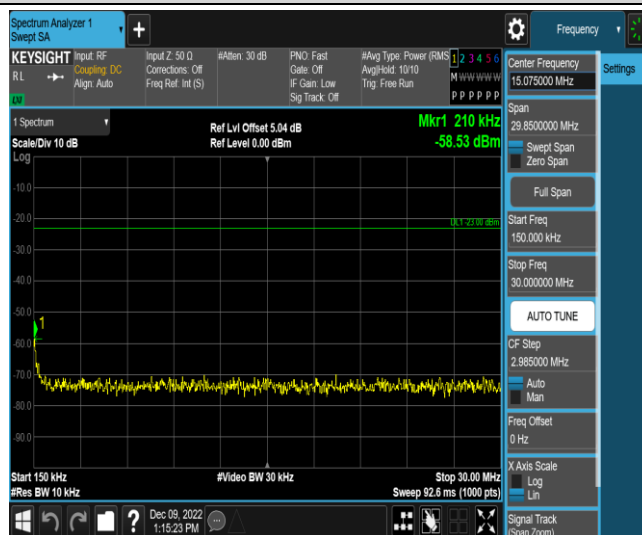

Band12-1.4MHz-QPSK-23017-1RB#0-Range2:0.15~30MHz