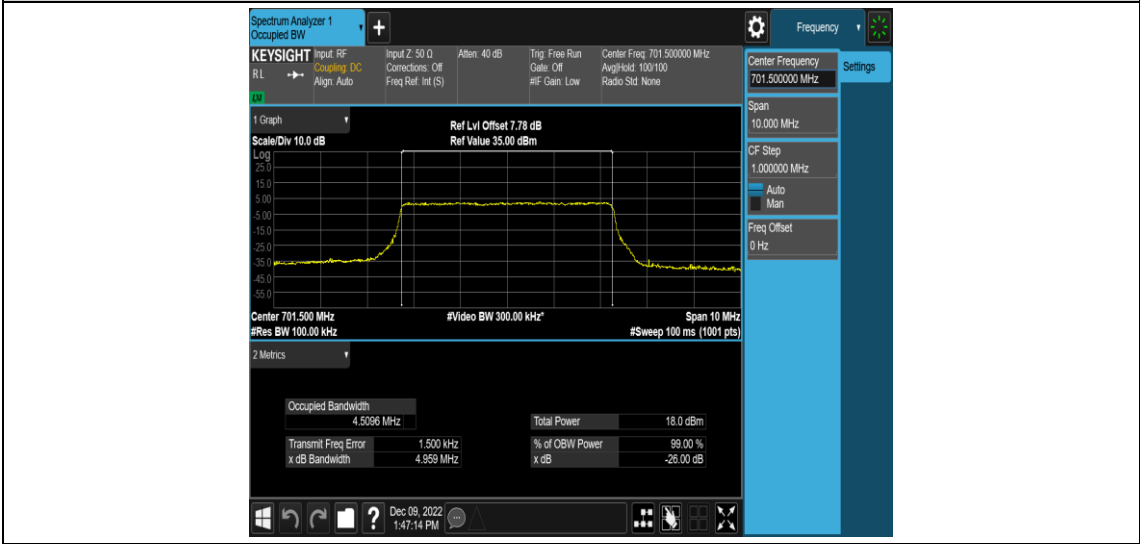

Band12-5MHz-QPSK-23035-25RB#0