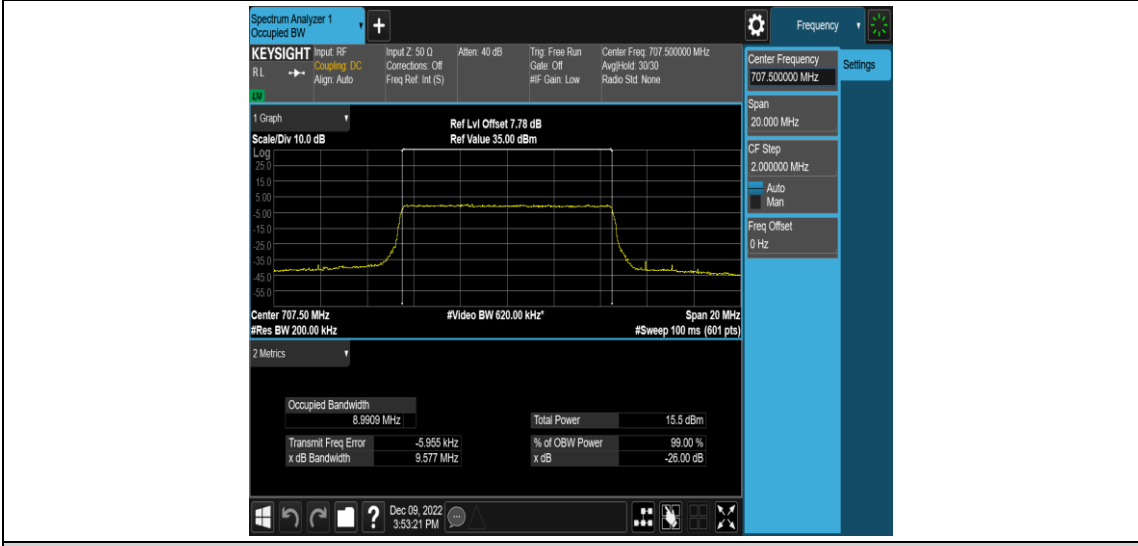

Band12-10MHz-QPSK-23095-50RB#0

Band12-10MHz-QPSK-23130-50RB#0

Band12-10MHz-16QAM-23060-50RB#0

Band12-10MHz-16QAM-23095-50RB#0

Band12-10MHz-16QAM-23130-50RB#0

Appendix D: Band Edge

Test Result

Band	Bandwidth	Modulation	Channel	RB Configuration	Verdict
Band12	1.4MHz	QPSK	23017	1RB#0	PASS
Band12	1.4MHz	QPSK	23017	1RB#5	PASS
Band12	1.4MHz	QPSK	23017	6RB#0	PASS
Band12	1.4MHz	QPSK	23173	1RB#0	PASS
Band12	1.4MHz	QPSK	23173	1RB#5	PASS
Band12	1.4MHz	QPSK	23173	6RB#0	PASS
Band12	1.4MHz	16QAM	23017	1RB#0	PASS
Band12	1.4MHz	16QAM	23017	1RB#5	PASS
Band12	1.4MHz	16QAM	23017	6RB#0	PASS
Band12	1.4MHz	16QAM	23173	1RB#0	PASS
Band12	1.4MHz	16QAM	23173	1RB#5	PASS
Band12	1.4MHz	16QAM	23173	6RB#0	PASS
Band12	3MHz	QPSK	23025	1RB#0	PASS
Band12	3MHz	QPSK	23025	1RB#14	PASS
Band12	3MHz	QPSK	23025	15RB#0	PASS
Band12	3MHz	QPSK	23165	1RB#0	PASS
Band12	3MHz	QPSK	23165	1RB#14	PASS
Band12	3MHz	QPSK	23165	15RB#0	PASS
Band12	3MHz	16QAM	23025	1RB#0	PASS
Band12	3MHz	16QAM	23025	1RB#14	PASS
Band12	3MHz	16QAM	23025	15RB#0	PASS
Band12	3MHz	16QAM	23165	1RB#0	PASS
Band12	3MHz	16QAM	23165	1RB#14	PASS
Band12	3MHz	16QAM	23165	15RB#0	PASS
Band12	5MHz	QPSK	23035	1RB#0	PASS
Band12	5MHz	QPSK	23035	1RB#24	PASS
Band12	5MHz	QPSK	23035	25RB#0	PASS
Band12	5MHz	QPSK	23155	1RB#0	PASS
Band12	5MHz	QPSK	23155	1RB#24	PASS
Band12	5MHz	QPSK	23155	25RB#0	PASS
Band12	5MHz	16QAM	23035	1RB#0	PASS
Band12	5MHz	16QAM	23035	1RB#24	PASS
Band12	5MHz	16QAM	23035	25RB#0	PASS
Band12	5MHz	16QAM	23155	1RB#0	PASS
Band12	5MHz	16QAM	23155	1RB#24	PASS