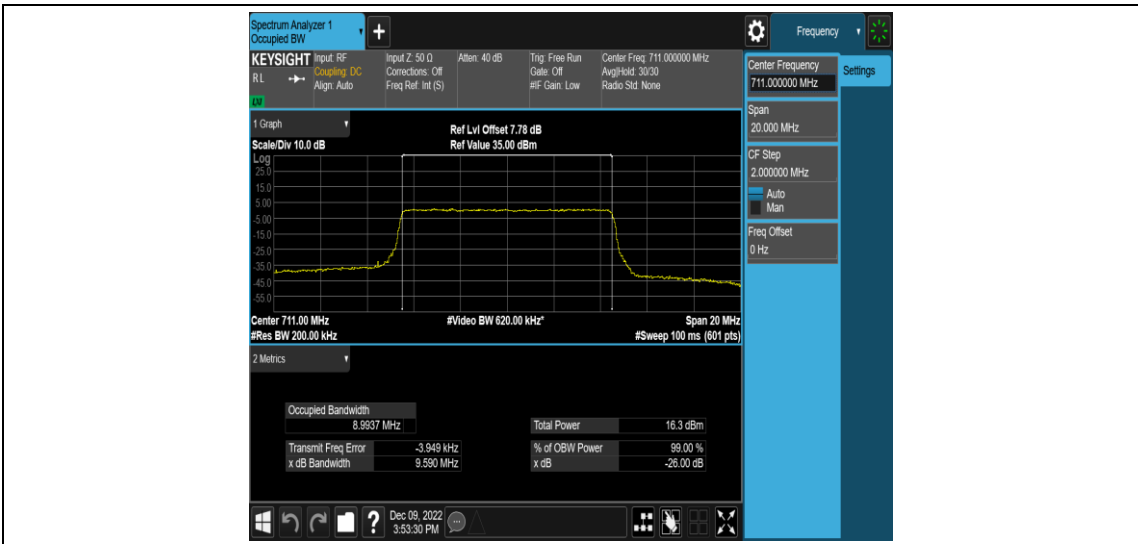

Band12-10MHz-QPSK-23095-50RB#0

Band12-10MHz-QPSK-23130-50RB#0

Band12-10MHz-16QAM-23060-50RB#0

Band12-10MHz-16QAM-23095-50RB#0

Band12-10MHz-16QAM-23130-50RB#0

Appendix D: Band Edge

Test Result

Band	Bandwidth	Modulation	Channel	RB Configuration	Verdict
Band12	1.4MHz	QPSK	23017	1RB#0	PASS
Band12	1.4MHz	QPSK	23017	1RB#5	PASS
Band12	1.4MHz	QPSK	23017	6RB#0	PASS
Band12	1.4MHz	QPSK	23173	1RB#0	PASS
Band12	1.4MHz	QPSK	23173	1RB#5	PASS
Band12	1.4MHz	QPSK	23173	6RB#0	PASS
Band12	1.4MHz	16QAM	23017	1RB#0	PASS
Band12	1.4MHz	16QAM	23017	1RB#5	PASS
Band12	1.4MHz	16QAM	23017	6RB#0	PASS
Band12	1.4MHz	16QAM	23173	1RB#0	PASS
Band12	1.4MHz	16QAM	23173	1RB#5	PASS
Band12	1.4MHz	16QAM	23173	6RB#0	PASS
Band12	3MHz	QPSK	23025	1RB#0	PASS
Band12	3MHz	QPSK	23025	1RB#14	PASS
Band12	3MHz	QPSK	23025	15RB#0	PASS
Band12	3MHz	QPSK	23165	1RB#0	PASS
Band12	3MHz	QPSK	23165	1RB#14	PASS
Band12	3MHz	QPSK	23165	15RB#0	PASS
Band12	3MHz	16QAM	23025	1RB#0	PASS
Band12	3MHz	16QAM	23025	1RB#14	PASS
Band12	3MHz	16QAM	23025	15RB#0	PASS
Band12	3MHz	16QAM	23165	1RB#0	PASS
Band12	3MHz	16QAM	23165	1RB#14	PASS
Band12	3MHz	16QAM	23165	15RB#0	PASS
Band12	5MHz	QPSK	23035	1RB#0	PASS
Band12	5MHz	QPSK	23035	1RB#24	PASS
Band12	5MHz	QPSK	23035	25RB#0	PASS
Band12	5MHz	QPSK	23155	1RB#0	PASS
Band12	5MHz	QPSK	23155	1RB#24	PASS
Band12	5MHz	QPSK	23155	25RB#0	PASS
Band12	5MHz	16QAM	23035	1RB#0	PASS
Band12	5MHz	16QAM	23035	1RB#24	PASS
Band12	5MHz	16QAM	23035	25RB#0	PASS
Band12	5MHz	16QAM	23155	1RB#0	PASS
Band12	5MHz	16QAM	23155	1RB#24	PASS