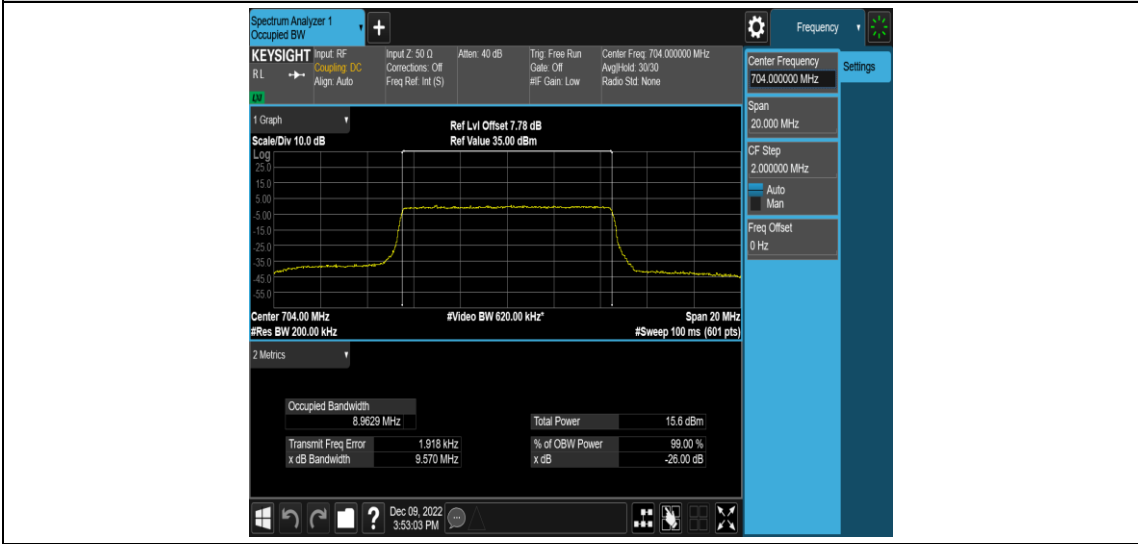

Band12-10MHz-QPSK-23095-50RB#0

Band12-10MHz-QPSK-23130-50RB#0

Band12-10MHz-16QAM-23060-50RB#0

Band12-10MHz-16QAM-23095-50RB#0

Band12-10MHz-16QAM-23130-50RB#0

Appendix D: Band Edge

Test Result

Band	Bandwidth	Modulation	Channel	RB Configuration	Verdict
Band12	1.4MHz	QPSK	23017	1RB#0	PASS
Band12	1.4MHz	QPSK	23017	1RB#5	PASS
Band12	1.4MHz	QPSK	23017	6RB#0	PASS
Band12	1.4MHz	QPSK	23173	1RB#0	PASS
Band12	1.4MHz	QPSK	23173	1RB#5	PASS
Band12	1.4MHz	QPSK	23173	6RB#0	PASS
Band12	1.4MHz	16QAM	23017	1RB#0	PASS
Band12	1.4MHz	16QAM	23017	1RB#5	PASS
Band12	1.4MHz	16QAM	23017	6RB#0	PASS
Band12	1.4MHz	16QAM	23173	1RB#0	PASS
Band12	1.4MHz	16QAM	23173	1RB#5	PASS
Band12	1.4MHz	16QAM	23173	6RB#0	PASS
Band12	3MHz	QPSK	23025	1RB#0	PASS
Band12	3MHz	QPSK	23025	1RB#14	PASS
Band12	3MHz	QPSK	23025	15RB#0	PASS
Band12	3MHz	QPSK	23165	1RB#0	PASS
Band12	3MHz	QPSK	23165	1RB#14	PASS
Band12	3MHz	QPSK	23165	15RB#0	PASS
Band12	3MHz	16QAM	23025	1RB#0	PASS
Band12	3MHz	16QAM	23025	1RB#14	PASS
Band12	3MHz	16QAM	23025	15RB#0	PASS
Band12	3MHz	16QAM	23165	1RB#0	PASS
Band12	3MHz	16QAM	23165	1RB#14	PASS
Band12	3MHz	16QAM	23165	15RB#0	PASS
Band12	5MHz	QPSK	23035	1RB#0	PASS
Band12	5MHz	QPSK	23035	1RB#24	PASS
Band12	5MHz	QPSK	23035	25RB#0	PASS
Band12	5MHz	QPSK	23155	1RB#0	PASS
Band12	5MHz	QPSK	23155	1RB#24	PASS
Band12	5MHz	QPSK	23155	25RB#0	PASS
Band12	5MHz	16QAM	23035	1RB#0	PASS
Band12	5MHz	16QAM	23035	1RB#24	PASS
Band12	5MHz	16QAM	23035	25RB#0	PASS
Band12	5MHz	16QAM	23155	1RB#0	PASS
Band12	5MHz	16QAM	23155	1RB#24	PASS