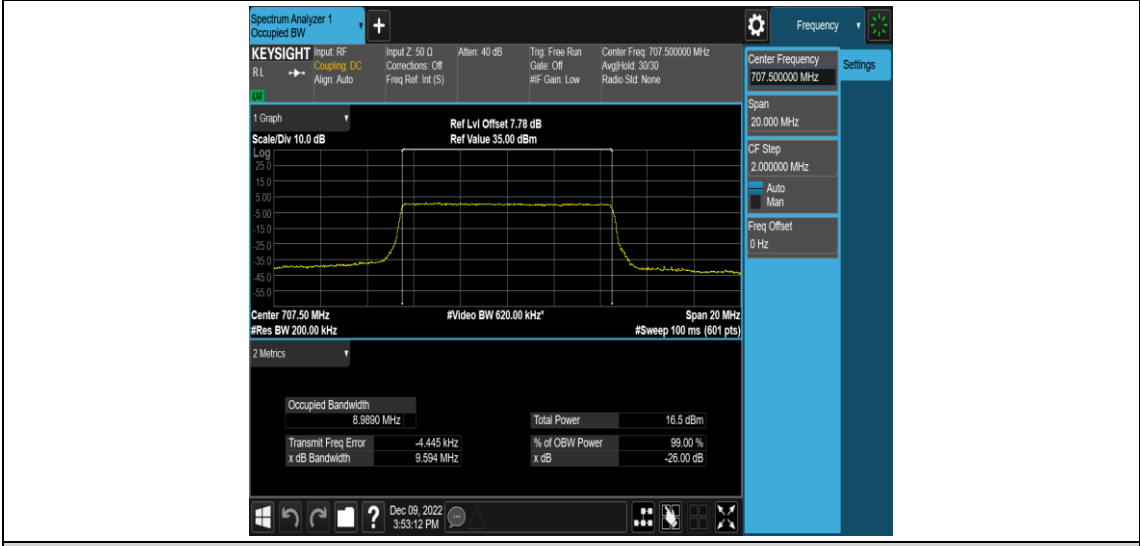

Band12-10MHz-QPSK-23095-50RB#0

Band12-10MHz-QPSK-23130-50RB#0

Band12-10MHz-16QAM-23060-50RB#0

Band12-10MHz-16QAM-23095-50RB#0

Band12-10MHz-16QAM-23130-50RB#0

Appendix D: Band Edge

Test Result

Band	Bandwidth	Modulation	Channel	RB Configuration	Verdict
Band12	1.4MHz	QPSK	23017	1RB#0	PASS
Band12	1.4MHz	QPSK	23017	1RB#5	PASS
Band12	1.4MHz	QPSK	23017	6RB#0	PASS
Band12	1.4MHz	QPSK	23173	1RB#0	PASS
Band12	1.4MHz	QPSK	23173	1RB#5	PASS
Band12	1.4MHz	QPSK	23173	6RB#0	PASS
Band12	1.4MHz	16QAM	23017	1RB#0	PASS
Band12	1.4MHz	16QAM	23017	1RB#5	PASS
Band12	1.4MHz	16QAM	23017	6RB#0	PASS
Band12	1.4MHz	16QAM	23173	1RB#0	PASS
Band12	1.4MHz	16QAM	23173	1RB#5	PASS
Band12	1.4MHz	16QAM	23173	6RB#0	PASS
Band12	3MHz	QPSK	23025	1RB#0	PASS
Band12	3MHz	QPSK	23025	1RB#14	PASS
Band12	3MHz	QPSK	23025	15RB#0	PASS
Band12	3MHz	QPSK	23165	1RB#0	PASS
Band12	3MHz	QPSK	23165	1RB#14	PASS
Band12	3MHz	QPSK	23165	15RB#0	PASS
Band12	3MHz	16QAM	23025	1RB#0	PASS
Band12	3MHz	16QAM	23025	1RB#14	PASS
Band12	3MHz	16QAM	23025	15RB#0	PASS
Band12	3MHz	16QAM	23165	1RB#0	PASS
Band12	3MHz	16QAM	23165	1RB#14	PASS
Band12	3MHz	16QAM	23165	15RB#0	PASS
Band12	5MHz	QPSK	23035	1RB#0	PASS
Band12	5MHz	QPSK	23035	1RB#24	PASS
Band12	5MHz	QPSK	23035	25RB#0	PASS
Band12	5MHz	QPSK	23155	1RB#0	PASS
Band12	5MHz	QPSK	23155	1RB#24	PASS
Band12	5MHz	QPSK	23155	25RB#0	PASS
Band12	5MHz	16QAM	23035	1RB#0	PASS
Band12	5MHz	16QAM	23035	1RB#24	PASS
Band12	5MHz	16QAM	23035	25RB#0	PASS
Band12	5MHz	16QAM	23155	1RB#0	PASS
Band12	5MHz	16QAM	23155	1RB#24	PASS