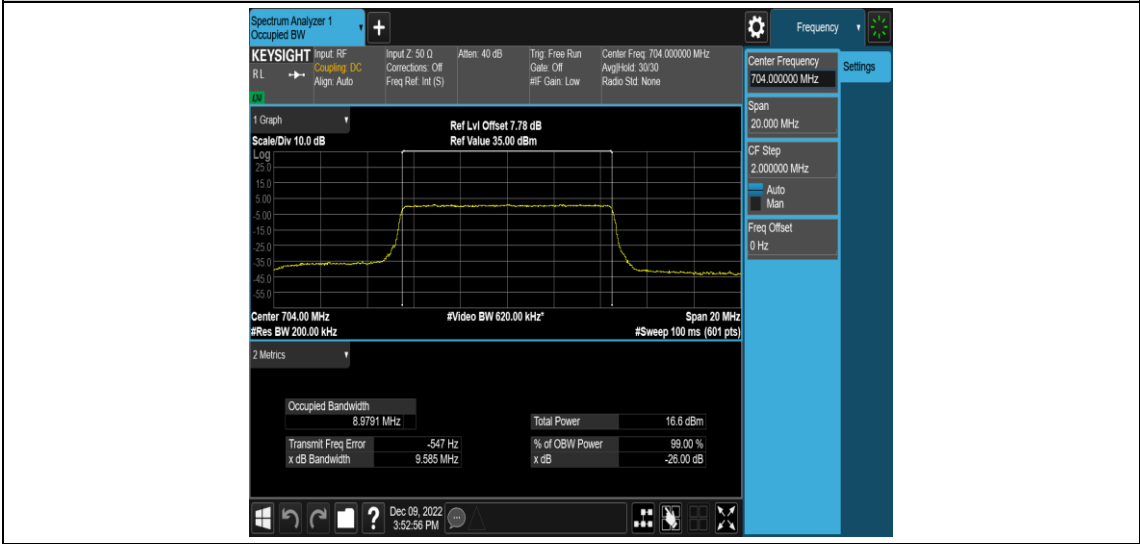

Band12-10MHz-QPSK-23095-50RB#0

Band12-10MHz-QPSK-23130-50RB#0

Band12-10MHz-16QAM-23060-50RB#0

Band12-10MHz-16QAM-23095-50RB#0

Band12-10MHz-16QAM-23130-50RB#0

Appendix D: Band Edge

Test Result

Band	Bandwidth	Modulation	Channel	RB Configuration	Verdict
Band12	1.4MHz	QPSK	23017	1RB#0	PASS
Band12	1.4MHz	QPSK	23017	1RB#5	PASS
Band12	1.4MHz	QPSK	23017	6RB#0	PASS
Band12	1.4MHz	QPSK	23173	1RB#0	PASS
Band12	1.4MHz	QPSK	23173	1RB#5	PASS
Band12	1.4MHz	QPSK	23173	6RB#0	PASS
Band12	1.4MHz	16QAM	23017	1RB#0	PASS
Band12	1.4MHz	16QAM	23017	1RB#5	PASS
Band12	1.4MHz	16QAM	23017	6RB#0	PASS
Band12	1.4MHz	16QAM	23173	1RB#0	PASS
Band12	1.4MHz	16QAM	23173	1RB#5	PASS
Band12	1.4MHz	16QAM	23173	6RB#0	PASS
Band12	3MHz	QPSK	23025	1RB#0	PASS
Band12	3MHz	QPSK	23025	1RB#14	PASS
Band12	3MHz	QPSK	23025	15RB#0	PASS
Band12	3MHz	QPSK	23165	1RB#0	PASS
Band12	3MHz	QPSK	23165	1RB#14	PASS
Band12	3MHz	QPSK	23165	15RB#0	PASS
Band12	3MHz	16QAM	23025	1RB#0	PASS
Band12	3MHz	16QAM	23025	1RB#14	PASS
Band12	3MHz	16QAM	23025	15RB#0	PASS
Band12	3MHz	16QAM	23165	1RB#0	PASS
Band12	3MHz	16QAM	23165	1RB#14	PASS
Band12	3MHz	16QAM	23165	15RB#0	PASS
Band12	5MHz	QPSK	23035	1RB#0	PASS
Band12	5MHz	QPSK	23035	1RB#24	PASS
Band12	5MHz	QPSK	23035	25RB#0	PASS
Band12	5MHz	QPSK	23155	1RB#0	PASS
Band12	5MHz	QPSK	23155	1RB#24	PASS
Band12	5MHz	QPSK	23155	25RB#0	PASS
Band12	5MHz	16QAM	23035	1RB#0	PASS
Band12	5MHz	16QAM	23035	1RB#24	PASS
Band12	5MHz	16QAM	23035	25RB#0	PASS
Band12	5MHz	16QAM	23155	1RB#0	PASS
Band12	5MHz	16QAM	23155	1RB#24	PASS