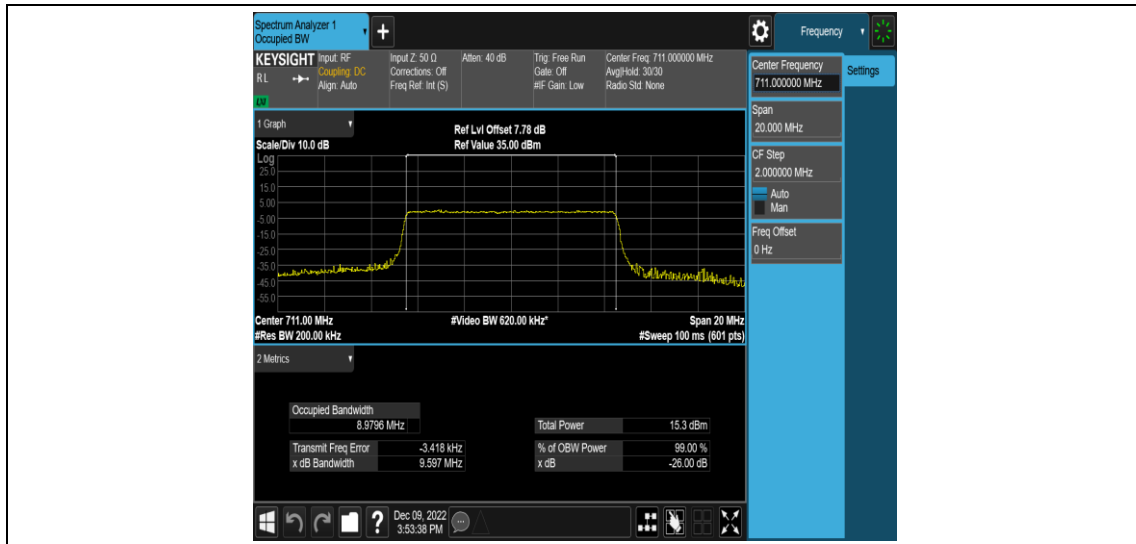

Band12-10MHz-QPSK-23095-50RB#0

Band12-10MHz-QPSK-23130-50RB#0

Band12-10MHz-16QAM-23060-50RB#0

Band12-10MHz-16QAM-23095-50RB#0

Band12-10MHz-16QAM-23130-50RB#0

Appendix D: Band Edge

Test Result

Band	Bandwidth	Modulation	Channel	RB Configuration	Verdict
Band12	1.4MHz	QPSK	23017	1RB#0	PASS
Band12	1.4MHz	QPSK	23017	1RB#5	PASS
Band12	1.4MHz	QPSK	23017	6RB#0	PASS
Band12	1.4MHz	QPSK	23173	1RB#0	PASS
Band12	1.4MHz	QPSK	23173	1RB#5	PASS
Band12	1.4MHz	QPSK	23173	6RB#0	PASS
Band12	1.4MHz	16QAM	23017	1RB#0	PASS
Band12	1.4MHz	16QAM	23017	1RB#5	PASS
Band12	1.4MHz	16QAM	23017	6RB#0	PASS
Band12	1.4MHz	16QAM	23173	1RB#0	PASS
Band12	1.4MHz	16QAM	23173	1RB#5	PASS
Band12	1.4MHz	16QAM	23173	6RB#0	PASS
Band12	3MHz	QPSK	23025	1RB#0	PASS
Band12	3MHz	QPSK	23025	1RB#14	PASS
Band12	3MHz	QPSK	23025	15RB#0	PASS
Band12	3MHz	QPSK	23165	1RB#0	PASS
Band12	3MHz	QPSK	23165	1RB#14	PASS
Band12	3MHz	QPSK	23165	15RB#0	PASS
Band12	3MHz	16QAM	23025	1RB#0	PASS
Band12	3MHz	16QAM	23025	1RB#14	PASS
Band12	3MHz	16QAM	23025	15RB#0	PASS
Band12	3MHz	16QAM	23165	1RB#0	PASS
Band12	3MHz	16QAM	23165	1RB#14	PASS
Band12	3MHz	16QAM	23165	15RB#0	PASS
Band12	5MHz	QPSK	23035	1RB#0	PASS
Band12	5MHz	QPSK	23035	1RB#24	PASS
Band12	5MHz	QPSK	23035	25RB#0	PASS
Band12	5MHz	QPSK	23155	1RB#0	PASS
Band12	5MHz	QPSK	23155	1RB#24	PASS
Band12	5MHz	QPSK	23155	25RB#0	PASS
Band12	5MHz	16QAM	23035	1RB#0	PASS
Band12	5MHz	16QAM	23035	1RB#24	PASS
Band12	5MHz	16QAM	23035	25RB#0	PASS
Band12	5MHz	16QAM	23155	1RB#0	PASS
Band12	5MHz	16QAM	23155	1RB#24	PASS