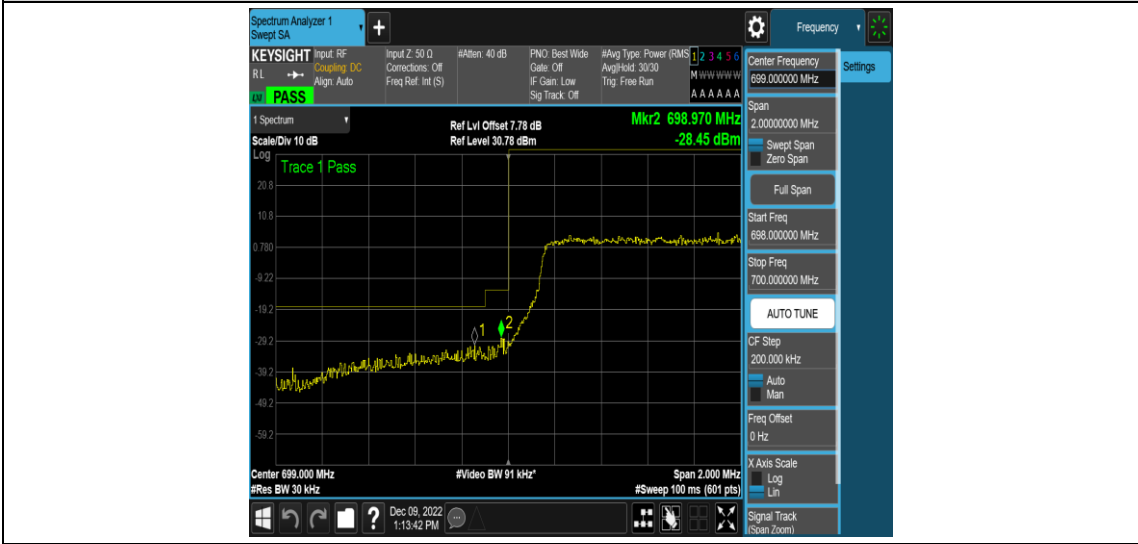

Band12-1.4MHz-QPSK-23017-6RB#0