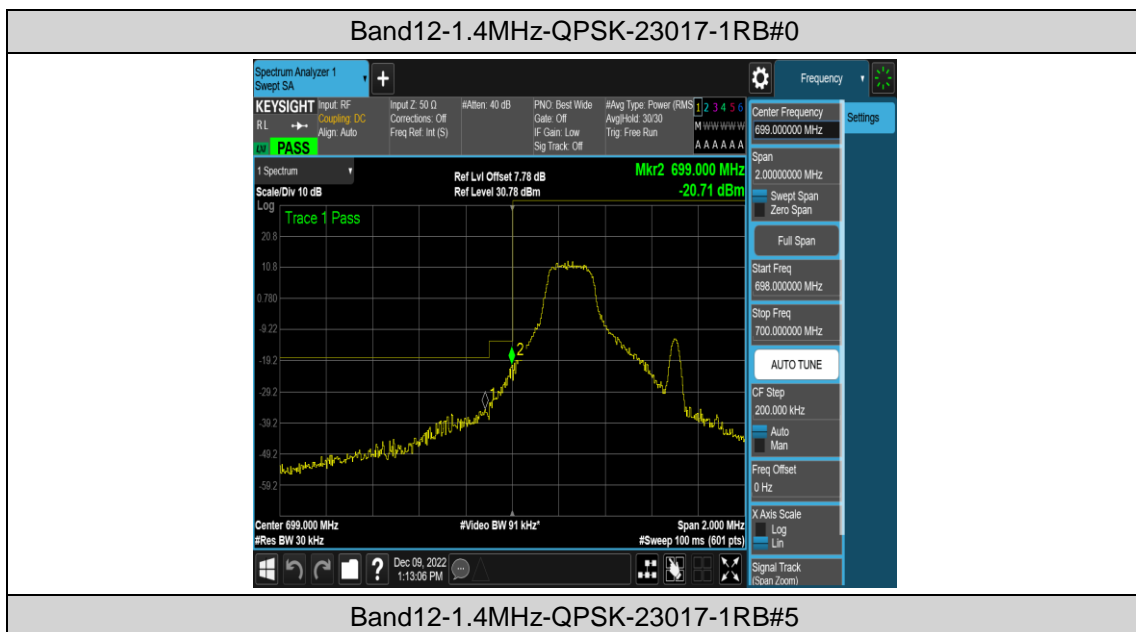

Band12	5MHz	16QAM	23155	25RB#0	PASS
Band12	10MHz	QPSK	23060	1RB#0	PASS
Band12	10MHz	QPSK	23060	1RB#49	PASS
Band12	10MHz	QPSK	23060	50RB#0	PASS
Band12	10MHz	QPSK	23130	1RB#0	PASS
Band12	10MHz	QPSK	23130	1RB#49	PASS
Band12	10MHz	QPSK	23130	50RB#0	PASS
Band12	10MHz	16QAM	23060	1RB#0	PASS
Band12	10MHz	16QAM	23060	1RB#49	PASS
Band12	10MHz	16QAM	23060	50RB#0	PASS
Band12	10MHz	16QAM	23130	1RB#0	PASS
Band12	10MHz	16QAM	23130	1RB#49	PASS
Band12	10MHz	16QAM	23130	50RB#0	PASS

Test Graphs