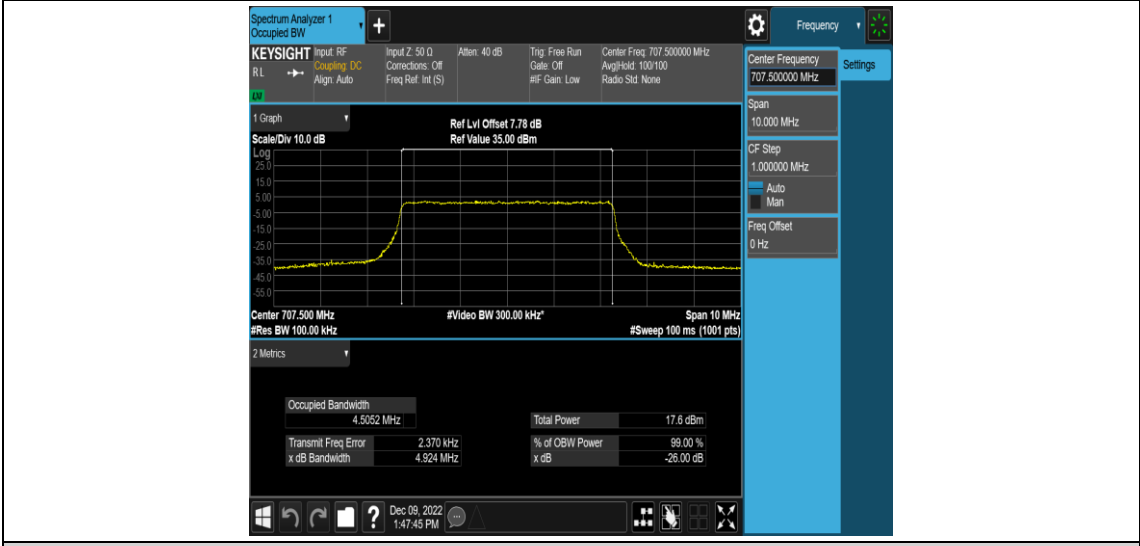

Band12-5MHz-QPSK-23035-25RB#0

Band12-5MHz-QPSK-23095-25RB#0

Band12-5MHz-QPSK-23155-25RB#0

Band12-5MHz-16QAM-23035-25RB#0

Band12-5MHz-16QAM-23095-25RB#0

Band12-5MHz-16QAM-23155-25RB#0

Band12-10MHz-QPSK-23060-50RB#0