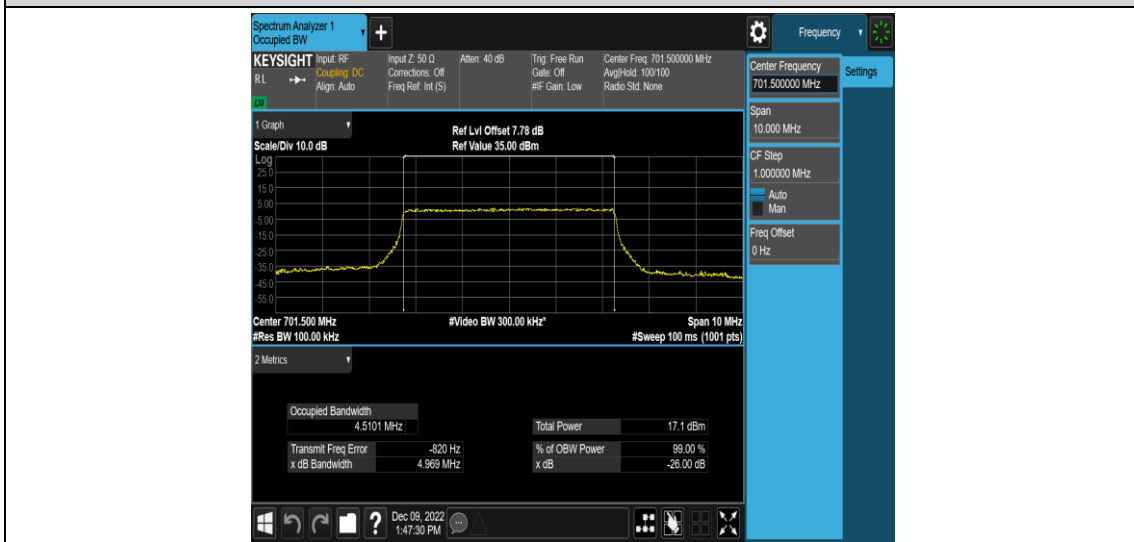

Band12-5MHz-16QAM-23035-25RB#0