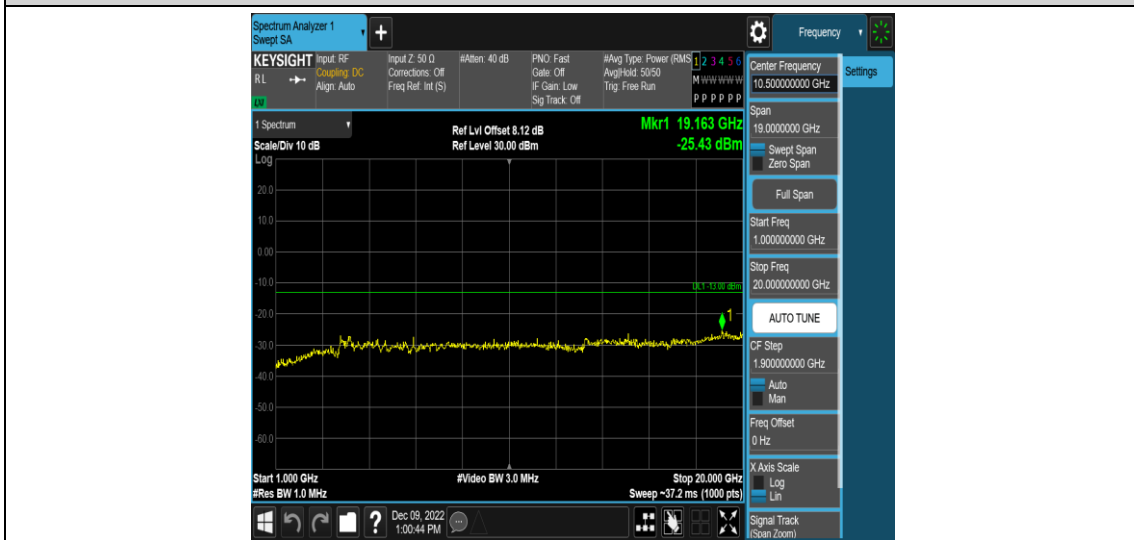

Band5-10MHz-16QAM-20450-1RB#0-Range4:1000~20000MHz

Band5-10MHz-16QAM-20525-1RB#0-Range1:0.009~0.15MHz

Band5-10MHz-16QAM-20525-1RB#0-Range2:0.15~30MHz

Band5-10MHz-16QAM-20525-1RB#0-Range3:30~1000MHz

Band5-10MHz-16QAM-20525-1RB#0-Range4:1000~2000MHz

Band5-10MHz-16QAM-20600-1RB#0-Range1:0.009~0.15MHz

Band5-10MHz-16QAM-20600-1RB#0-Range2:0.15~30MHz

Band5-10MHz-16QAM-20600-1RB#0-Range3:30~1000MHz

Band5-10MHz-16QAM-20600-1RB#0-Range4:1000~20000MHz

Appendix F: Frequency Stability