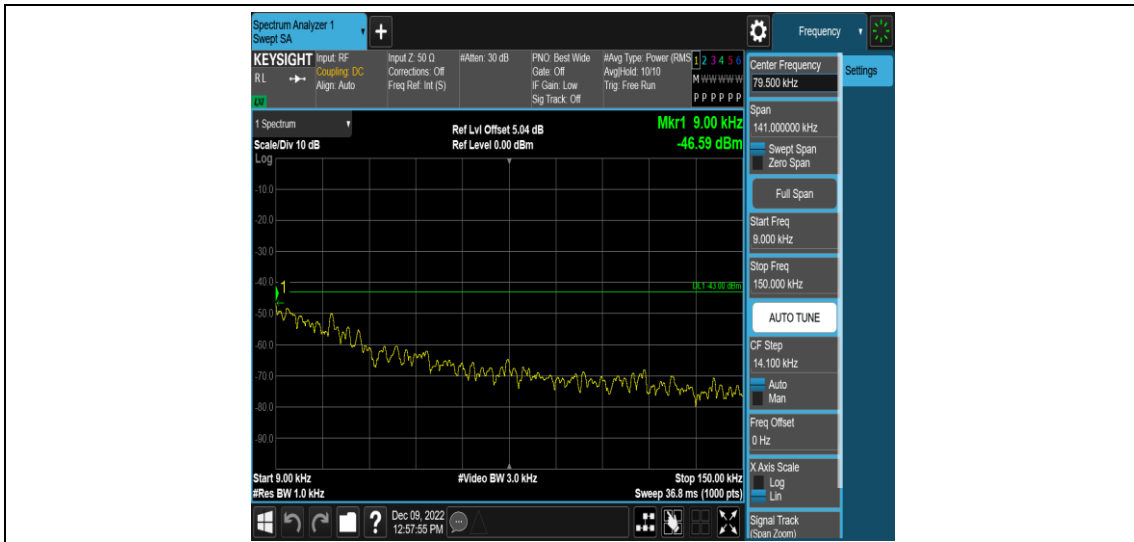

Band5-10MHz-16QAM-20450-1RB#0-Range4:1000~20000MHz

Band5-10MHz-16QAM-20525-1RB#0-Range1:0.009~0.15MHz

Band5-10MHz-16QAM-20525-1RB#0-Range2:0.15~30MHz

Band5-10MHz-16QAM-20525-1RB#0-Range3:30~1000MHz

Band5-10MHz-16QAM-20525-1RB#0-Range4:1000~2000MHz

Band5-10MHz-16QAM-20600-1RB#0-Range1:0.009~0.15MHz

Band5-10MHz-16QAM-20600-1RB#0-Range2:0.15~30MHz

Band5-10MHz-16QAM-20600-1RB#0-Range3:30~1000MHz

Band5-10MHz-16QAM-20600-1RB#0-Range4:1000~20000MHz

Appendix F: Frequency Stability