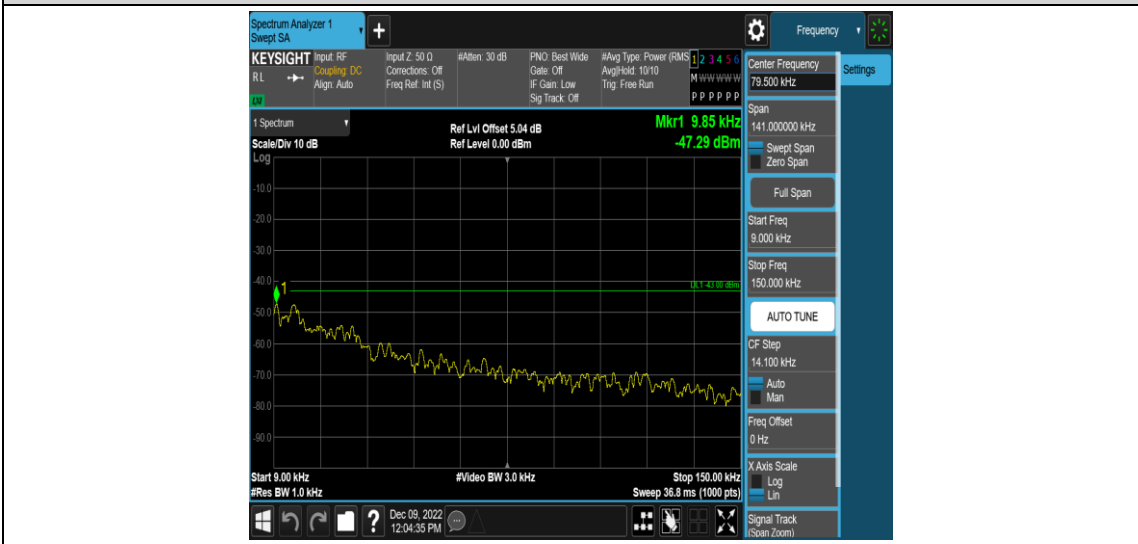

### Test Graphs

Band5-1.4MHz-QPSK-20407-1RB#0-Range4:1000~20000MHz

Band5-1.4MHz-QPSK-20525-1RB#0-Range1:0.009~0.15MHz

Band5-1.4MHz-QPSK-20525-1RB#0-Range2:0.15~30MHz

Band5-1.4MHz-QPSK-20525-1RB#0-Range3:30~1000MHz

Band5-1.4MHz-QPSK-20525-1RB#0-Range4:1000~20000MHz

Band5-1.4MHz-QPSK-20643-1RB#0-Range1:0.009~0.15MHz

Band5-1.4MHz-QPSK-20643-1RB#0-Range2:0.15~30MHz

Band5-1.4MHz-QPSK-20643-1RB#0-Range3:30~1000MHz

Band5-1.4MHz-QPSK-20643-1RB#0-Range4:1000~20000MHz

Band5-1.4MHz-16QAM-20407-1RB#0-Range1:0.009~0.15MHz

Band5-1.4MHz-16QAM-20407-1RB#0-Range2:0.15~30MHz

Band5-1.4MHz-16QAM-20407-1RB#0-Range3:30~1000MHz

Band5-1.4MHz-16QAM-20407-1RB#0-Range4:1000~20000MHz

Band5-1.4MHz-16QAM-20525-1RB#0-Range1:0.009~0.15MHz

Band5-1.4MHz-16QAM-20525-1RB#0-Range2:0.15~30MHz

Band5-1.4MHz-16QAM-20525-1RB#0-Range3:30~1000MHz

Band5-1.4MHz-16QAM-20525-1RB#0-Range4:1000~20000MHz

Band5-1.4MHz-16QAM-20643-1RB#0-Range1:0.009~0.15MHz

Band5-1.4MHz-16QAM-20643-1RB#0-Range2:0.15~30MHz