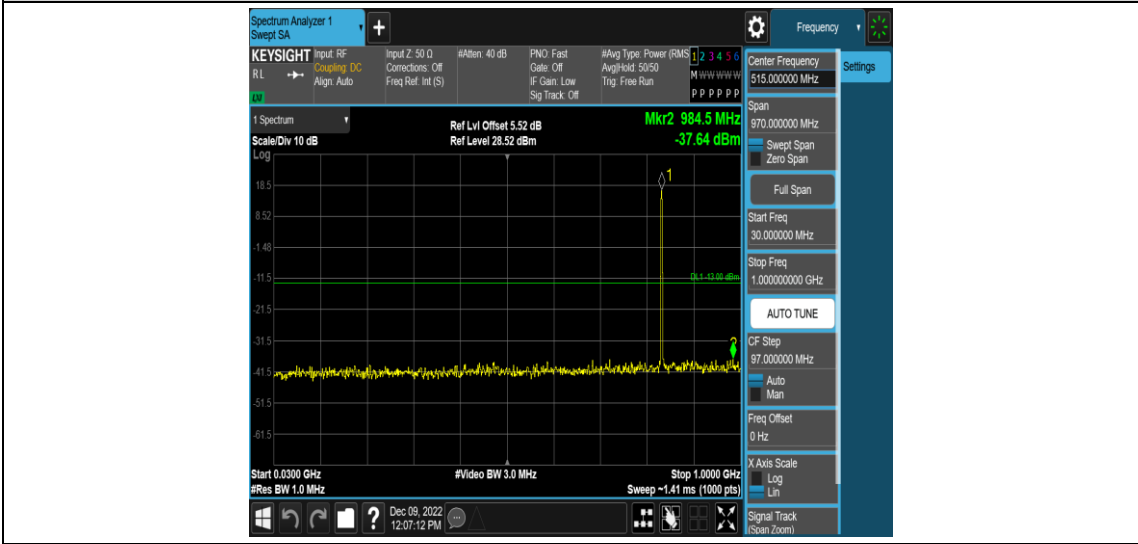

Band5-1.4MHz-16QAM-20525-1RB#0-Range3:30~1000MHz

Band5-1.4MHz-16QAM-20525-1RB#0-Range4:1000~20000MHz