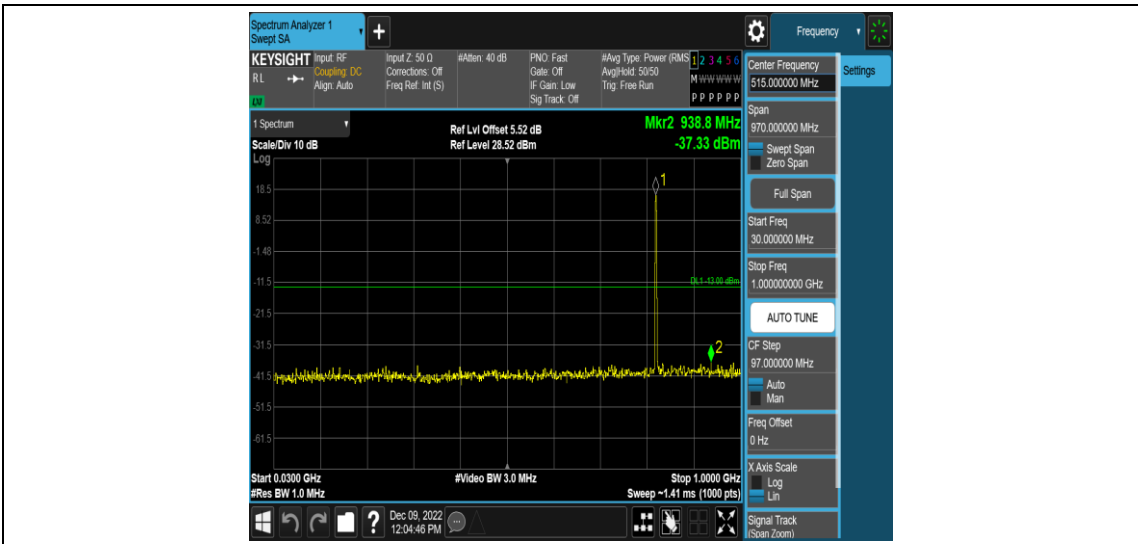

Band5-1.4MHz-16QAM-20407-1RB#0-Range3:30~1000MHz

Band5-1.4MHz-16QAM-20407-1RB#0-Range4:1000~20000MHz