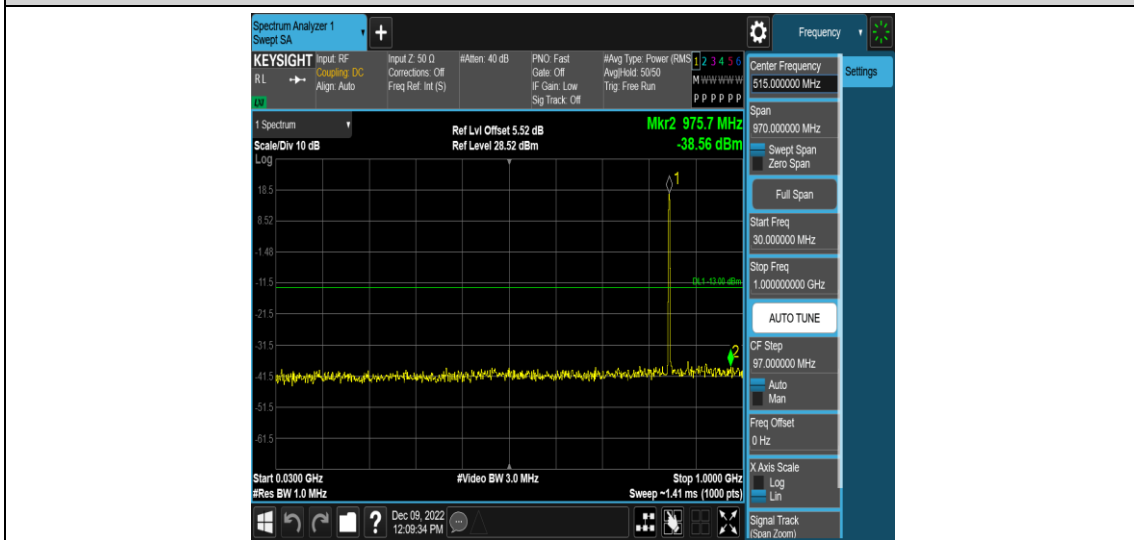

Band5-1.4MHz-16QAM-20643-1RB#0-Range3:30~1000MHz

Band5-1.4MHz-16QAM-20643-1RB#0-Range4:1000~20000MHz