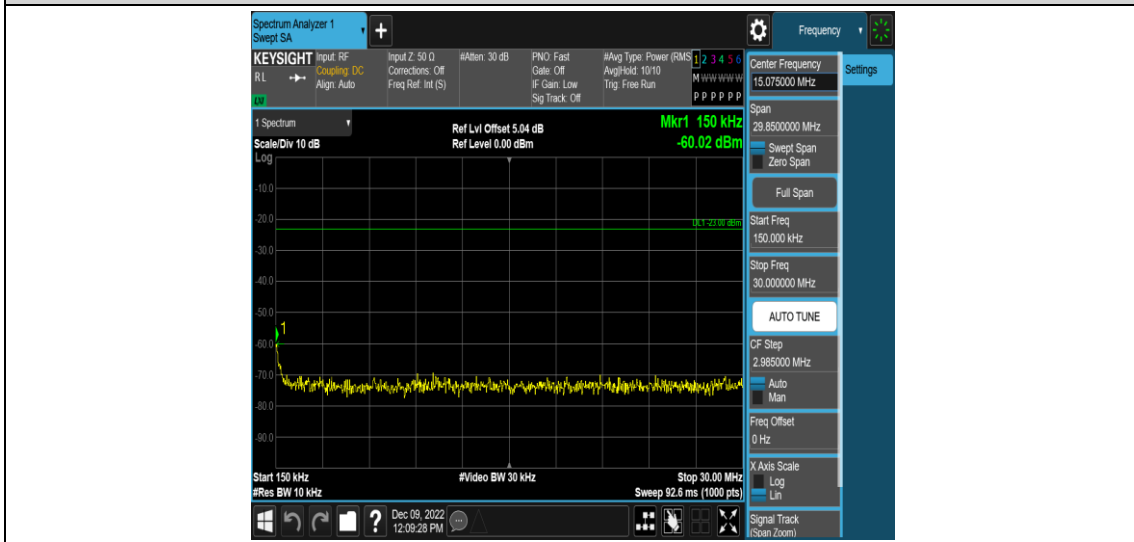

Band5-1.4MHz-16QAM-20525-1RB#0-Range2:0.15~30MHz

Band5-1.4MHz-16QAM-20525-1RB#0-Range3:30~1000MHz

Band5-1.4MHz-16QAM-20525-1RB#0-Range4:1000~20000MHz

Band5-1.4MHz-16QAM-20643-1RB#0-Range1:0.009~0.15MHz

Band5-1.4MHz-16QAM-20643-1RB#0-Range2:0.15~30MHz