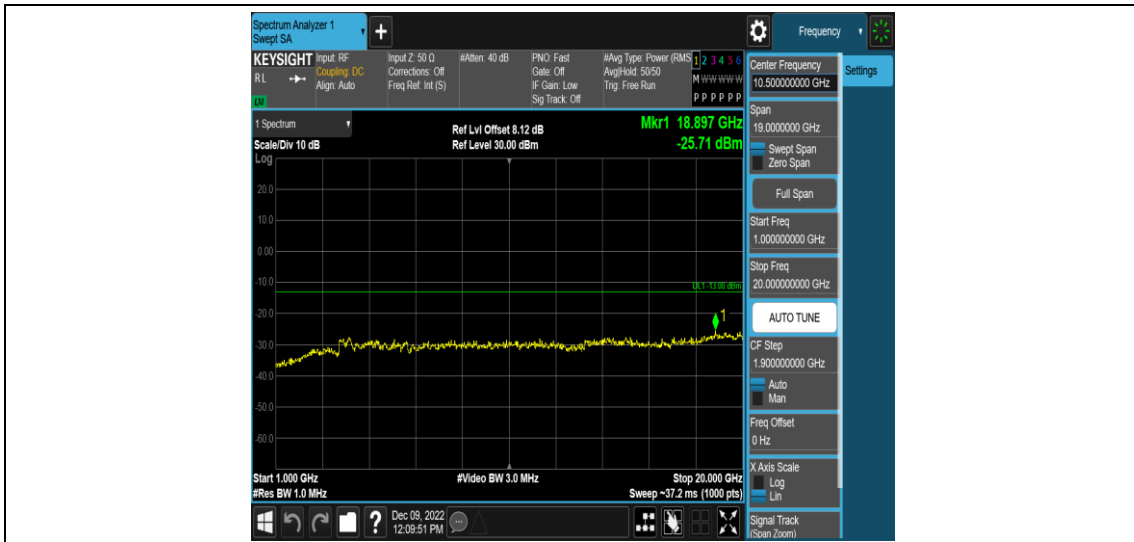

Band5-1.4MHz-16QAM-20643-1RB#0-Range4:1000~20000MHz

Band5-3MHz-QPSK-20415-1RB#0-Range1:0.009~0.15MHz