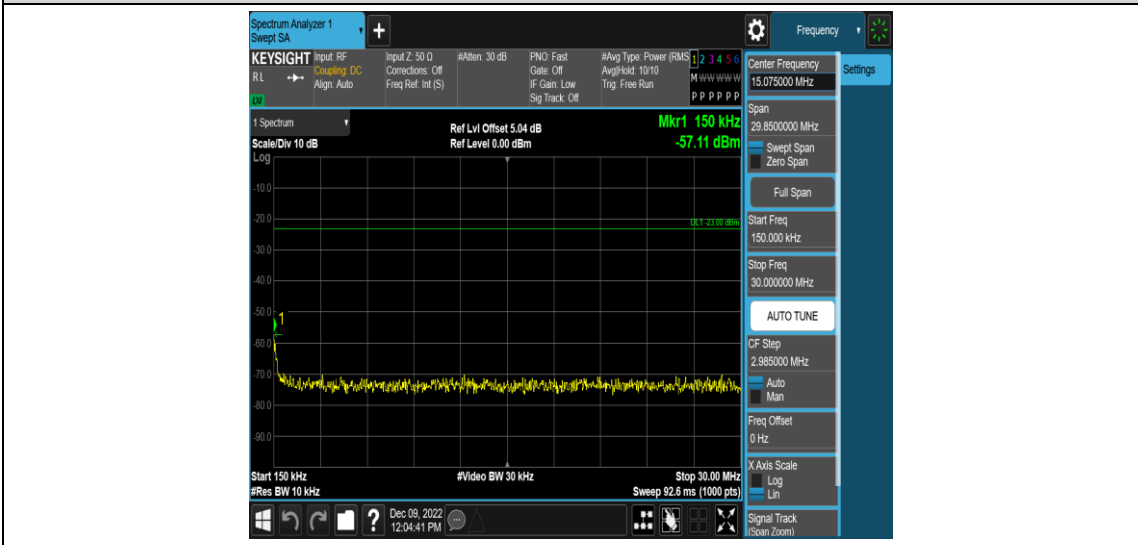

Band5-1.4MHz-16QAM-20407-1RB#0-Range2:0.15~30MHz

Band5-1.4MHz-16QAM-20407-1RB#0-Range3:30~1000MHz