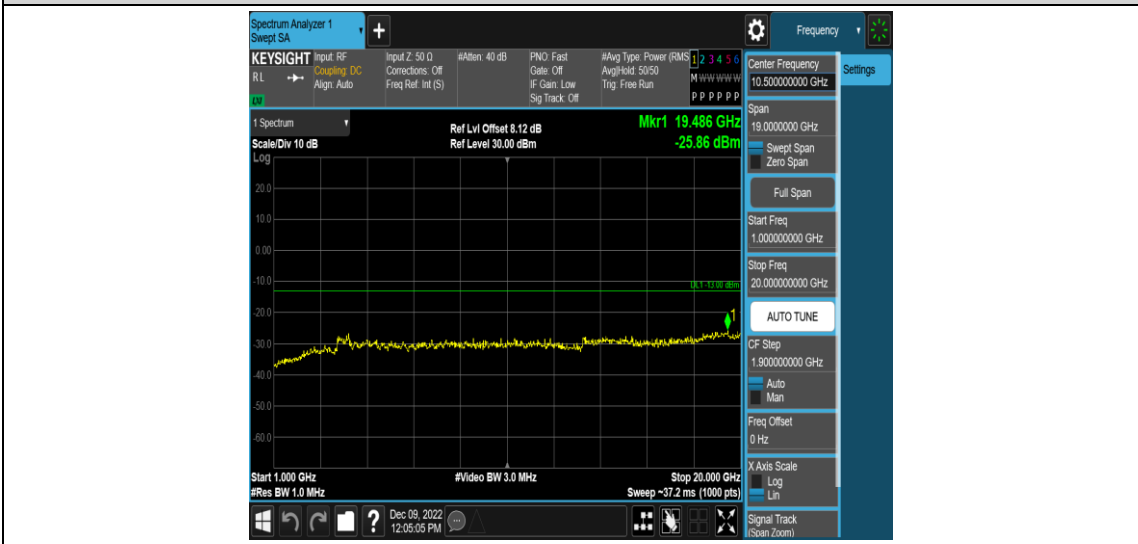

Band5-1.4MHz-16QAM-20407-1RB#0-Range1:0.009~0.15MHz

Band5-1.4MHz-16QAM-20407-1RB#0-Range2:0.15~30MHz

Band5-1.4MHz-16QAM-20407-1RB#0-Range3:30~1000MHz

Band5-1.4MHz-16QAM-20407-1RB#0-Range4:1000~20000MHz

Band5-1.4MHz-16QAM-20525-1RB#0-Range1:0.009~0.15MHz

Band5-1.4MHz-16QAM-20525-1RB#0-Range2:0.15~30MHz

Band5-1.4MHz-16QAM-20525-1RB#0-Range3:30~1000MHz

Band5-1.4MHz-16QAM-20525-1RB#0-Range4:1000~20000MHz

Band5-1.4MHz-16QAM-20643-1RB#0-Range1:0.009~0.15MHz

Band5-1.4MHz-16QAM-20643-1RB#0-Range2:0.15~30MHz