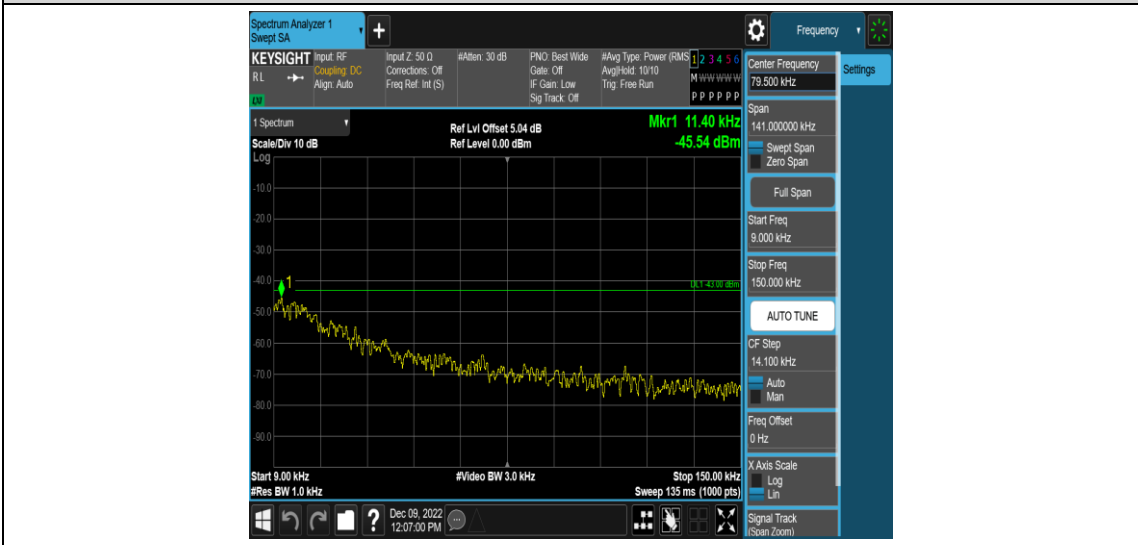

Band5-1.4MHz-16QAM-20407-1RB#0-Range1:0.009~0.15MHz

Band5-1.4MHz-16QAM-20407-1RB#0-Range2:0.15~30MHz

Band5-1.4MHz-16QAM-20407-1RB#0-Range3:30~1000MHz

Band5-1.4MHz-16QAM-20407-1RB#0-Range4:1000~20000MHz

Band5-1.4MHz-16QAM-20525-1RB#0-Range1:0.009~0.15MHz

Band5-1.4MHz-16QAM-20525-1RB#0-Range2:0.15~30MHz

Band5-1.4MHz-16QAM-20525-1RB#0-Range3:30~1000MHz

Band5-1.4MHz-16QAM-20525-1RB#0-Range4:1000~20000MHz

Band5-1.4MHz-16QAM-20643-1RB#0-Range1:0.009~0.15MHz

Band5-1.4MHz-16QAM-20643-1RB#0-Range2:0.15~30MHz