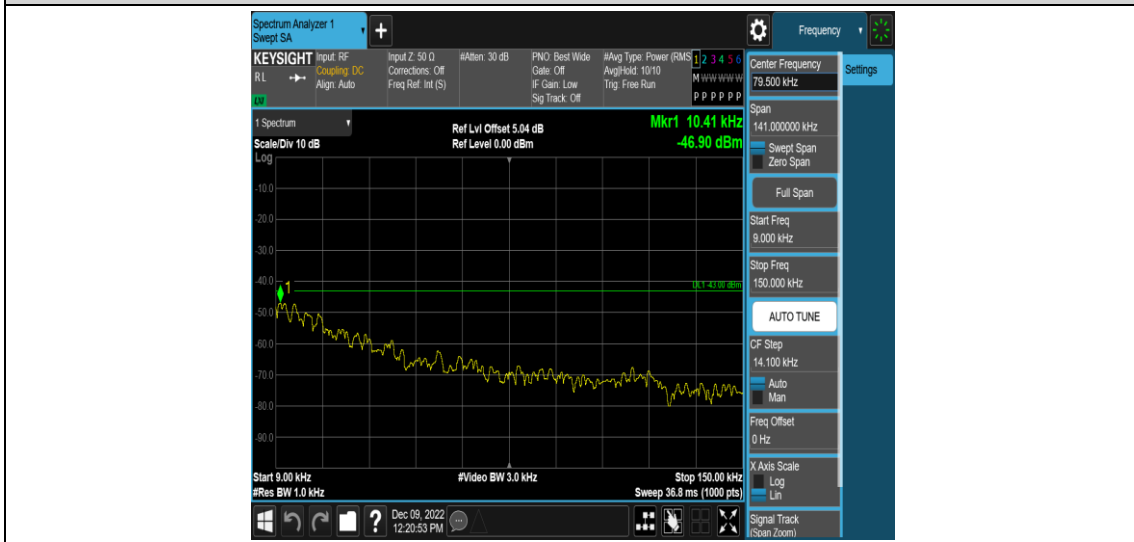

Band5-1.4MHz-16QAM-20407-1RB#0-Range1:0.009~0.15MHz

Band5-1.4MHz-16QAM-20407-1RB#0-Range2:0.15~30MHz

Band5-1.4MHz-16QAM-20407-1RB#0-Range3:30~1000MHz

Band5-1.4MHz-16QAM-20407-1RB#0-Range4:1000~20000MHz

Band5-1.4MHz-16QAM-20525-1RB#0-Range1:0.009~0.15MHz

Band5-1.4MHz-16QAM-20525-1RB#0-Range2:0.15~30MHz

Band5-1.4MHz-16QAM-20525-1RB#0-Range3:30~1000MHz

Band5-1.4MHz-16QAM-20525-1RB#0-Range4:1000~20000MHz

Band5-1.4MHz-16QAM-20643-1RB#0-Range1:0.009~0.15MHz

Band5-1.4MHz-16QAM-20643-1RB#0-Range2:0.15~30MHz

Band5-1.4MHz-16QAM-20643-1RB#0-Range3:30~1000MHz

Band5-1.4MHz-16QAM-20643-1RB#0-Range4:1000~20000MHz

Band5-3MHz-QPSK-20415-1RB#0-Range1:0.009~0.15MHz

Band5-3MHz-QPSK-20415-1RB#0-Range2:0.15~30MHz

Band5-3MHz-QPSK-20415-1RB#0-Range3:30~1000MHz