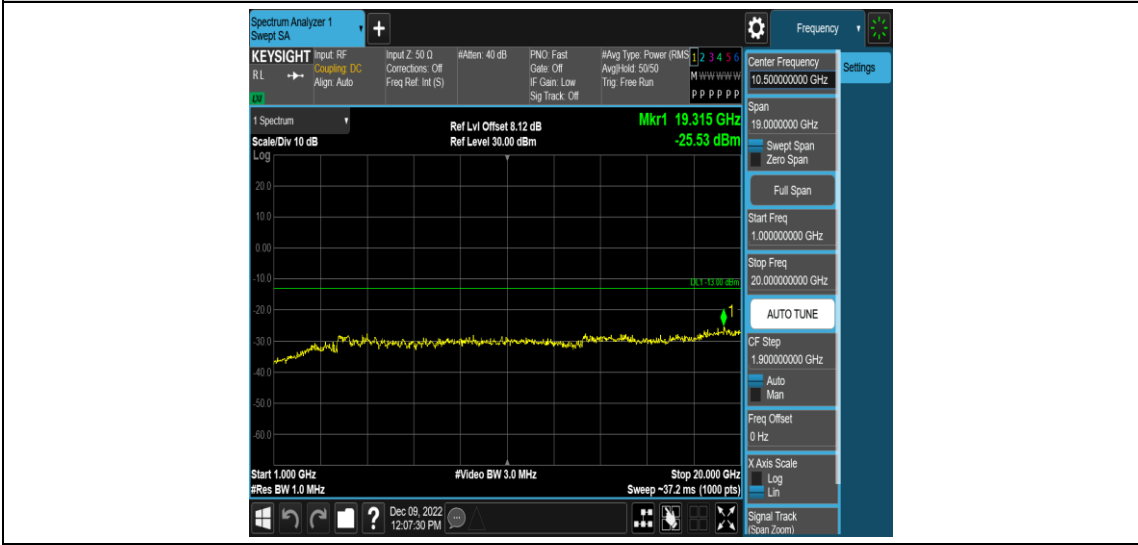

Band5-1.4MHz-16QAM-20407-1RB#0-Range1:0.009~0.15MHz

Band5-1.4MHz-16QAM-20407-1RB#0-Range2:0.15~30MHz

Band5-1.4MHz-16QAM-20407-1RB#0-Range3:30~1000MHz

Band5-1.4MHz-16QAM-20407-1RB#0-Range4:1000~20000MHz

Band5-1.4MHz-16QAM-20525-1RB#0-Range1:0.009~0.15MHz

Band5-1.4MHz-16QAM-20525-1RB#0-Range2:0.15~30MHz

Band5-1.4MHz-16QAM-20525-1RB#0-Range3:30~1000MHz

Band5-1.4MHz-16QAM-20525-1RB#0-Range4:1000~20000MHz

Band5-1.4MHz-16QAM-20643-1RB#0-Range1:0.009~0.15MHz

Band5-1.4MHz-16QAM-20643-1RB#0-Range2:0.15~30MHz