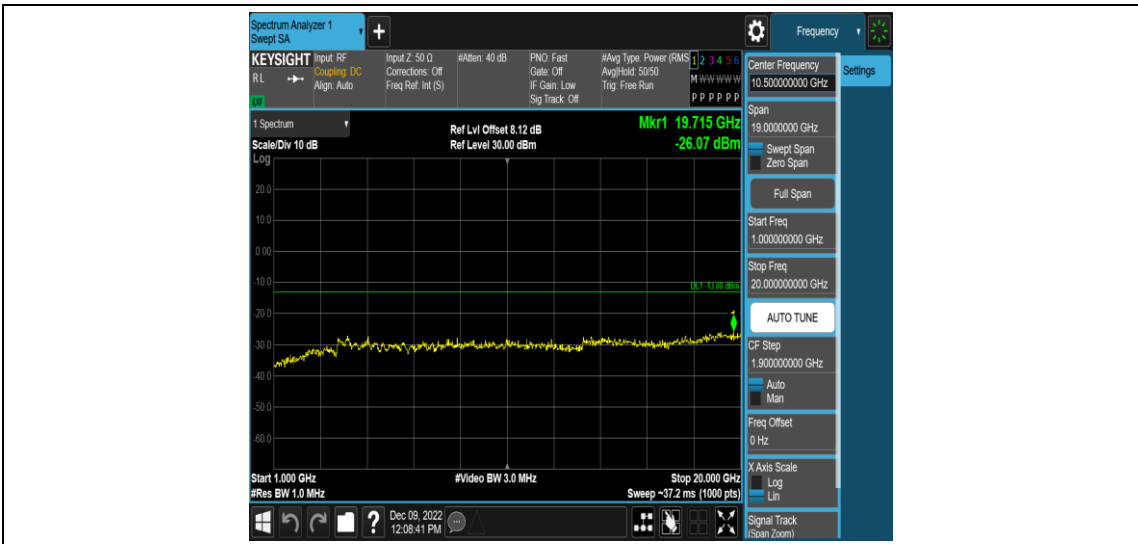

Band5-1.4MHz-QPSK-20525-1RB#0-Range4:1000~20000MHz

Band5-1.4MHz-QPSK-20643-1RB#0-Range1:0.009~0.15MHz

Band5-1.4MHz-QPSK-20643-1RB#0-Range2:0.15~30MHz

Band5-1.4MHz-QPSK-20643-1RB#0-Range3:30~1000MHz

Band5-1.4MHz-QPSK-20643-1RB#0-Range4:1000~20000MHz

Band5-1.4MHz-16QAM-20407-1RB#0-Range1:0.009~0.15MHz

Band5-1.4MHz-16QAM-20407-1RB#0-Range2:0.15~30MHz

Band5-1.4MHz-16QAM-20407-1RB#0-Range3:30~1000MHz

Band5-1.4MHz-16QAM-20407-1RB#0-Range4:1000~20000MHz

Band5-1.4MHz-16QAM-20525-1RB#0-Range1:0.009~0.15MHz