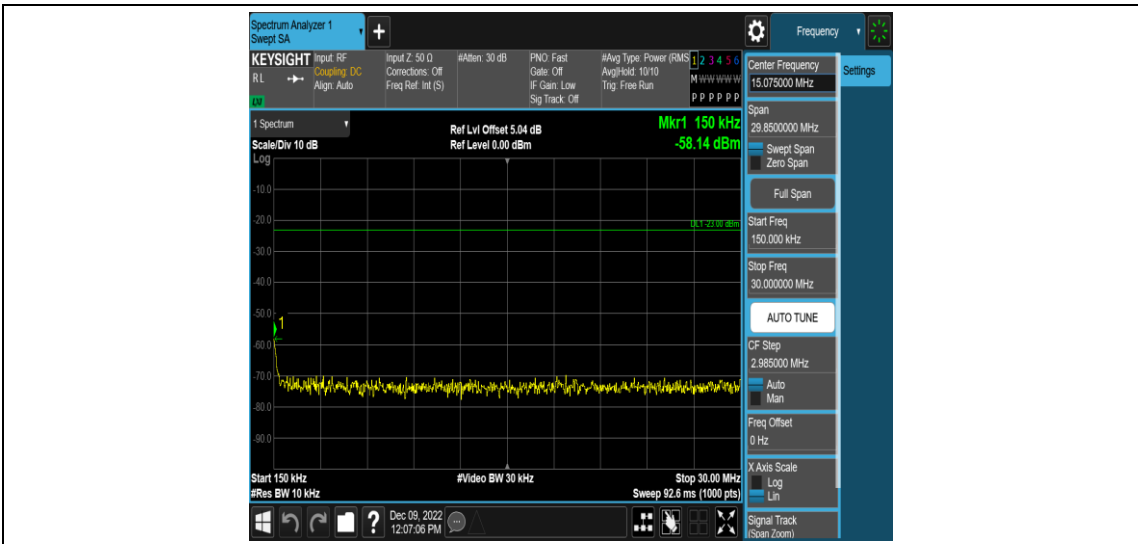

Band5-1.4MHz-16QAM-20407-1RB#0-Range1:0.009~0.15MHz

Band5-1.4MHz-16QAM-20407-1RB#0-Range2:0.15~30MHz

Band5-1.4MHz-16QAM-20407-1RB#0-Range3:30~1000MHz

Band5-1.4MHz-16QAM-20407-1RB#0-Range4:1000~20000MHz

Band5-1.4MHz-16QAM-20525-1RB#0-Range1:0.009~0.15MHz

Band5-1.4MHz-16QAM-20525-1RB#0-Range2:0.15~30MHz

Band5-1.4MHz-16QAM-20525-1RB#0-Range3:30~1000MHz

Band5-1.4MHz-16QAM-20525-1RB#0-Range4:1000~20000MHz

Band5-1.4MHz-16QAM-20643-1RB#0-Range1:0.009~0.15MHz

Band5-1.4MHz-16QAM-20643-1RB#0-Range2:0.15~30MHz