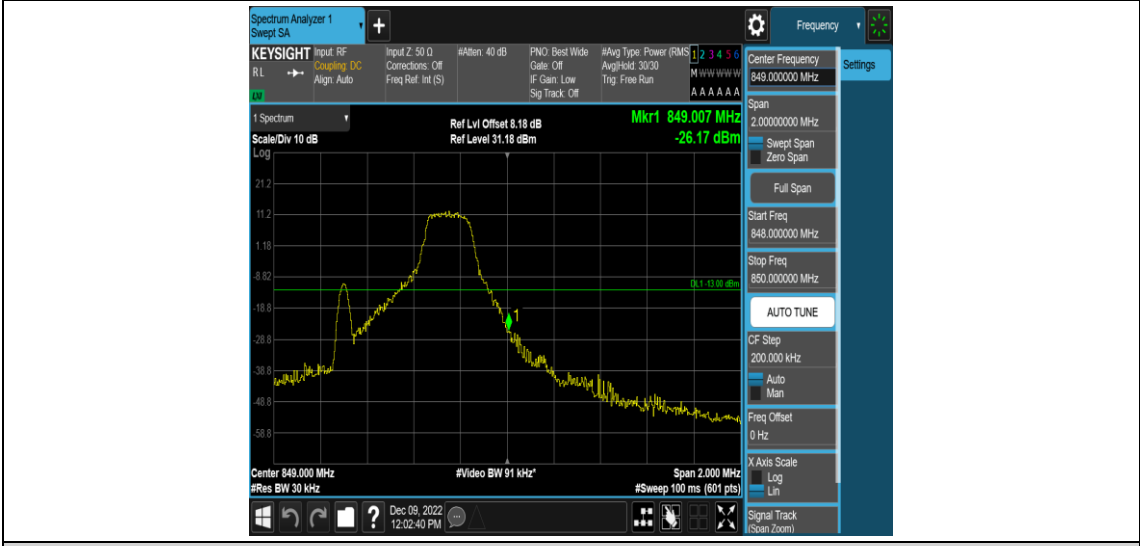

Test Graphs

Band5-1.4MHz-QPSK-20643-1RB#0

Band5-1.4MHz-QPSK-20643-1RB#5

Band5-1.4MHz-QPSK-20643-6RB#0

Band5-1.4MHz-16QAM-20407-1RB#0

Band5-1.4MHz-16QAM-20407-1RB#5

Band5-1.4MHz-16QAM-20407-6RB#0

Band5-1.4MHz-16QAM-20643-1RB#0