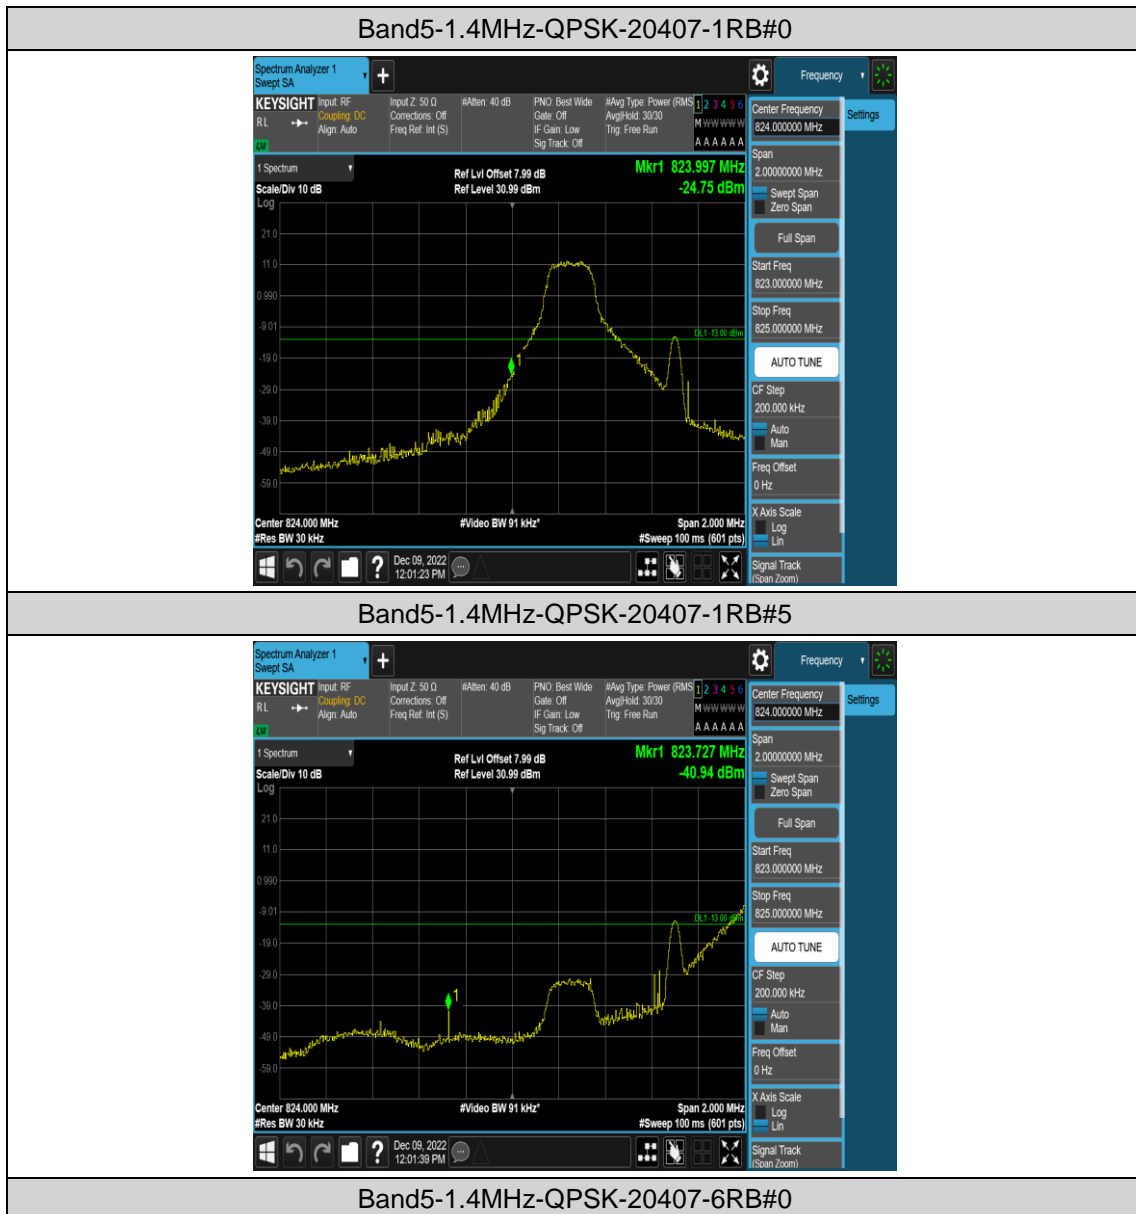

Test Graphs