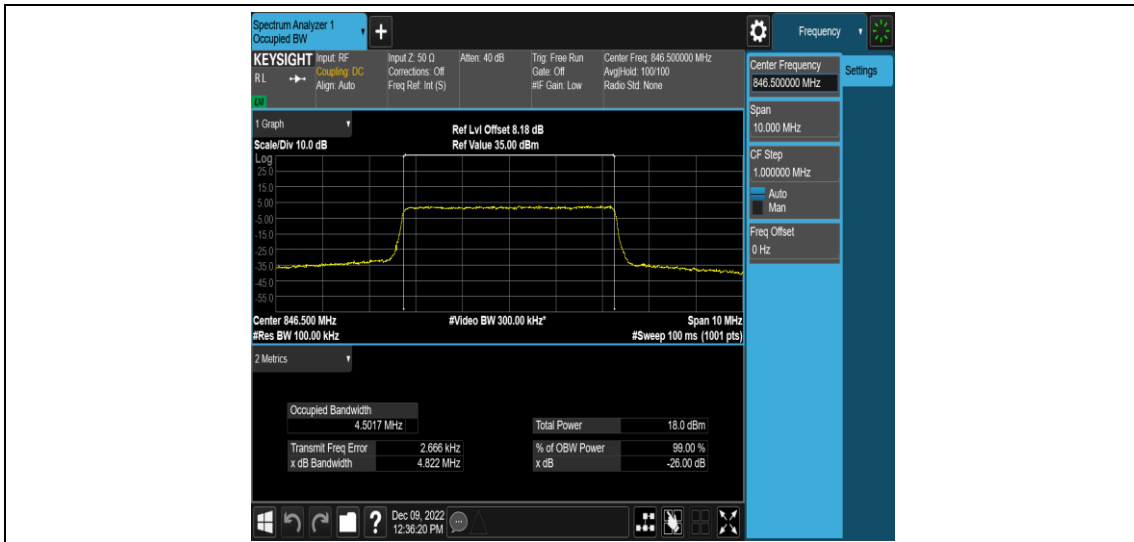

Band5-5MHz-QPSK-20425-25RB#0

Band5-5MHz-QPSK-20525-25RB#0

Band5-5MHz-QPSK-20625-25RB#0

Band5-5MHz-16QAM-20425-25RB#0

Band5-5MHz-16QAM-20525-25RB#0

Band5-5MHz-16QAM-20625-25RB#0

Band5-10MHz-QPSK-20450-50RB#0

Band5-10MHz-QPSK-20525-50RB#0

Band5-10MHz-QPSK-20600-50RB#0

Band5-10MHz-16QAM-20450-50RB#0

Band5-10MHz-16QAM-20525-50RB#0

Band5-10MHz-16QAM-20600-50RB#0

Appendix D: Band Edge

Test Result

Band	Bandwidth	Modulation	Channel	RB Configuration	Result(dBm)	Verdict
Band5	1.4MHz	QPSK	20407	1RB#0	-24.75	PASS
Band5	1.4MHz	QPSK	20407	1RB#5	-40.94	PASS
Band5	1.4MHz	QPSK	20407	6RB#0	-32.29	PASS
Band5	1.4MHz	QPSK	20643	1RB#0	-37.21	PASS
Band5	1.4MHz	QPSK	20643	1RB#5	-26.17	PASS
Band5	1.4MHz	QPSK	20643	6RB#0	-31.41	PASS
Band5	1.4MHz	16QAM	20407	1RB#0	-25.34	PASS
Band5	1.4MHz	16QAM	20407	1RB#5	-47.04	PASS
Band5	1.4MHz	16QAM	20407	6RB#0	-30.57	PASS
Band5	1.4MHz	16QAM	20643	1RB#0	-43.41	PASS
Band5	1.4MHz	16QAM	20643	1RB#5	-25.44	PASS
Band5	1.4MHz	16QAM	20643	6RB#0	-32.01	PASS
Band5	3MHz	QPSK	20415	1RB#0	-22.41	PASS
Band5	3MHz	QPSK	20415	1RB#14	-47.94	PASS
Band5	3MHz	QPSK	20415	15RB#0	-31.02	PASS
Band5	3MHz	QPSK	20635	1RB#0	-47.03	PASS
Band5	3MHz	QPSK	20635	1RB#14	-23.33	PASS
Band5	3MHz	QPSK	20635	15RB#0	-32.22	PASS
Band5	3MHz	16QAM	20415	1RB#0	-22.56	PASS
Band5	3MHz	16QAM	20415	1RB#14	-46.73	PASS
Band5	3MHz	16QAM	20415	15RB#0	-33.44	PASS
Band5	3MHz	16QAM	20635	1RB#0	-46.96	PASS
Band5	3MHz	16QAM	20635	1RB#14	-22.36	PASS
Band5	3MHz	16QAM	20635	15RB#0	-34.17	PASS
Band5	5MHz	QPSK	20425	1RB#0	-19.44	PASS
Band5	5MHz	QPSK	20425	1RB#24	-43.24	PASS
Band5	5MHz	QPSK	20425	25RB#0	-30.19	PASS
Band5	5MHz	QPSK	20625	1RB#0	-46.19	PASS
Band5	5MHz	QPSK	20625	1RB#24	-19.74	PASS
Band5	5MHz	QPSK	20625	25RB#0	-30.38	PASS
Band5	5MHz	16QAM	20425	1RB#0	-19.96	PASS
Band5	5MHz	16QAM	20425	1RB#24	-48.80	PASS
Band5	5MHz	16QAM	20425	25RB#0	-32.14	PASS
Band5	5MHz	16QAM	20625	1RB#0	-48.28	PASS
Band5	5MHz	16QAM	20625	1RB#24	-17.88	PASS