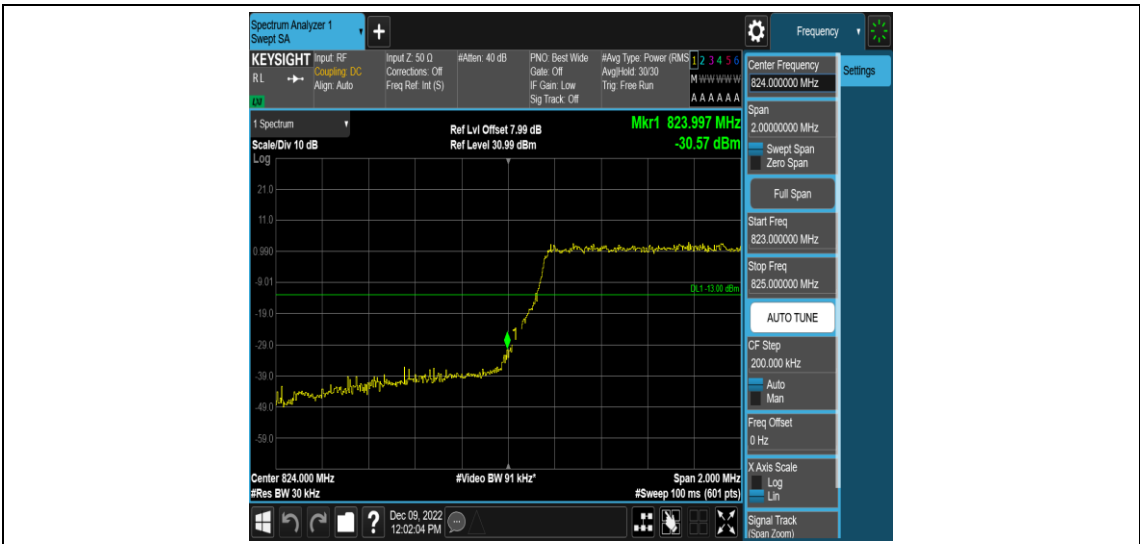

Test Graphs

Band5-1.4MHz-QPSK-20643-1RB#0

Band5-1.4MHz-QPSK-20643-1RB#5

Band5-1.4MHz-QPSK-20643-6RB#0

Band5-1.4MHz-16QAM-20407-1RB#0

Band5-1.4MHz-16QAM-20407-1RB#5

Band5-1.4MHz-16QAM-20407-6RB#0

Band5-1.4MHz-16QAM-20643-1RB#0