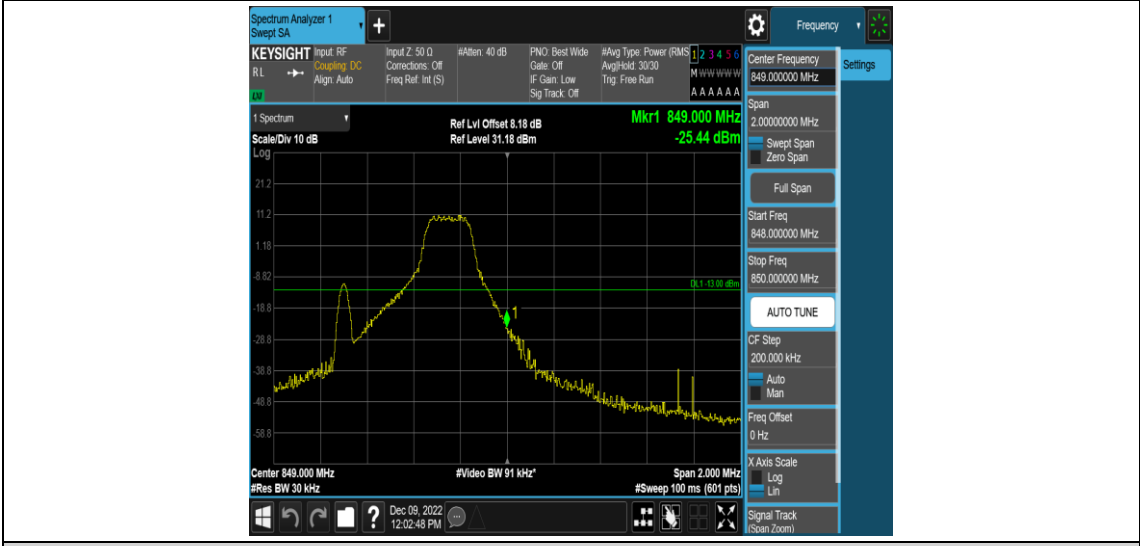

Band5-1.4MHz-16QAM-20643-1RB#5