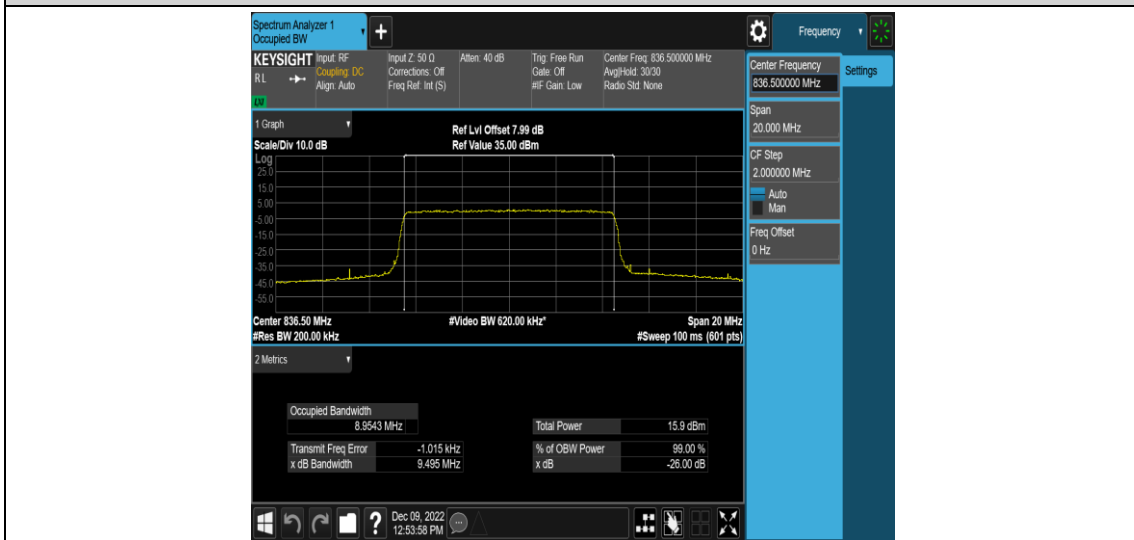

Band5-10MHz-QPSK-20525-50RB#0

Band5-10MHz-QPSK-20600-50RB#0

Band5-10MHz-16QAM-20450-50RB#0

Band5-10MHz-16QAM-20525-50RB#0

Band5-10MHz-16QAM-20600-50RB#0

Appendix D: Band Edge

Test Result

Band	Bandwidth	Modulation	Channel	RB Configuration	Result(dBm)	Verdict
Band5	1.4MHz	QPSK	20407	1RB#0	-24.75	PASS
Band5	1.4MHz	QPSK	20407	1RB#5	-40.94	PASS
Band5	1.4MHz	QPSK	20407	6RB#0	-32.29	PASS
Band5	1.4MHz	QPSK	20643	1RB#0	-37.21	PASS
Band5	1.4MHz	QPSK	20643	1RB#5	-26.17	PASS
Band5	1.4MHz	QPSK	20643	6RB#0	-31.41	PASS
Band5	1.4MHz	16QAM	20407	1RB#0	-25.34	PASS
Band5	1.4MHz	16QAM	20407	1RB#5	-47.04	PASS
Band5	1.4MHz	16QAM	20407	6RB#0	-30.57	PASS
Band5	1.4MHz	16QAM	20643	1RB#0	-43.41	PASS
Band5	1.4MHz	16QAM	20643	1RB#5	-25.44	PASS
Band5	1.4MHz	16QAM	20643	6RB#0	-32.01	PASS
Band5	3MHz	QPSK	20415	1RB#0	-22.41	PASS
Band5	3MHz	QPSK	20415	1RB#14	-47.94	PASS
Band5	3MHz	QPSK	20415	15RB#0	-31.02	PASS
Band5	3MHz	QPSK	20635	1RB#0	-47.03	PASS
Band5	3MHz	QPSK	20635	1RB#14	-23.33	PASS
Band5	3MHz	QPSK	20635	15RB#0	-32.22	PASS
Band5	3MHz	16QAM	20415	1RB#0	-22.56	PASS
Band5	3MHz	16QAM	20415	1RB#14	-46.73	PASS
Band5	3MHz	16QAM	20415	15RB#0	-33.44	PASS
Band5	3MHz	16QAM	20635	1RB#0	-46.96	PASS
Band5	3MHz	16QAM	20635	1RB#14	-22.36	PASS
Band5	3MHz	16QAM	20635	15RB#0	-34.17	PASS
Band5	5MHz	QPSK	20425	1RB#0	-19.44	PASS
Band5	5MHz	QPSK	20425	1RB#24	-43.24	PASS
Band5	5MHz	QPSK	20425	25RB#0	-30.19	PASS
Band5	5MHz	QPSK	20625	1RB#0	-46.19	PASS
Band5	5MHz	QPSK	20625	1RB#24	-19.74	PASS
Band5	5MHz	QPSK	20625	25RB#0	-30.38	PASS
Band5	5MHz	16QAM	20425	1RB#0	-19.96	PASS
Band5	5MHz	16QAM	20425	1RB#24	-48.80	PASS
Band5	5MHz	16QAM	20425	25RB#0	-32.14	PASS
Band5	5MHz	16QAM	20625	1RB#0	-48.28	PASS
Band5	5MHz	16QAM	20625	1RB#24	-17.88	PASS