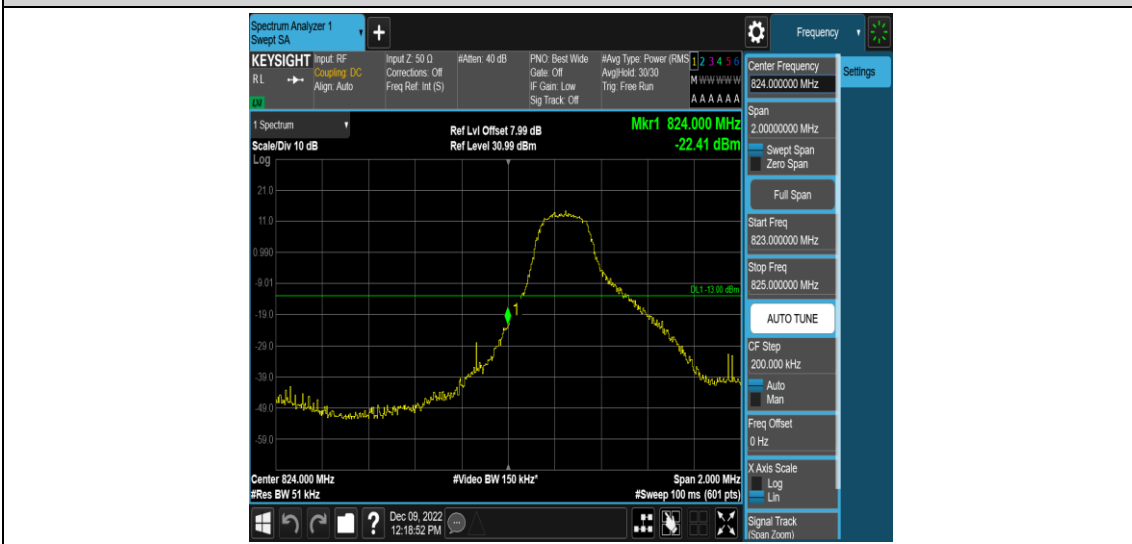

Band5-3MHz-QPSK-20415-1RB#0