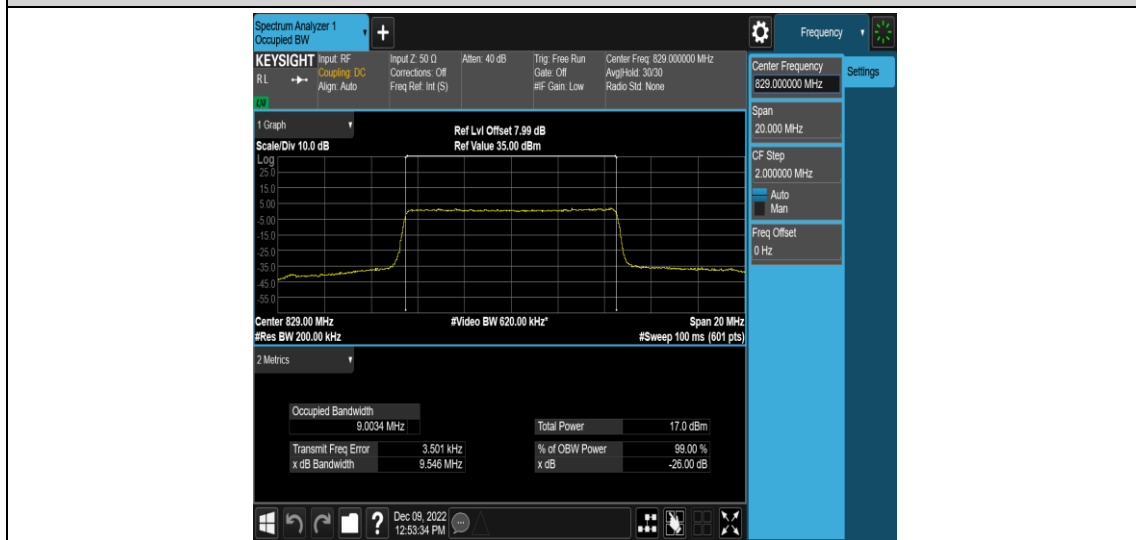

Band5-5MHz-QPSK-20425-25RB#0

Band5-5MHz-QPSK-20525-25RB#0

Band5-5MHz-QPSK-20625-25RB#0

Band5-5MHz-16QAM-20425-25RB#0

Band5-5MHz-16QAM-20525-25RB#0

Band5-5MHz-16QAM-20625-25RB#0

Band5-10MHz-QPSK-20450-50RB#0

Band5-10MHz-QPSK-20525-50RB#0

Band5-10MHz-QPSK-20600-50RB#0

Band5-10MHz-16QAM-20450-50RB#0

Band5-10MHz-16QAM-20525-50RB#0

Band5-10MHz-16QAM-20600-50RB#0

Appendix D: Band Edge

Test Result

Band	Bandwidth	Modulation	Channel	RB Configuration	Result(dBm)	Verdict
Band5	1.4MHz	QPSK	20407	1RB#0	-24.75	PASS
Band5	1.4MHz	QPSK	20407	1RB#5	-40.94	PASS
Band5	1.4MHz	QPSK	20407	6RB#0	-32.29	PASS
Band5	1.4MHz	QPSK	20643	1RB#0	-37.21	PASS
Band5	1.4MHz	QPSK	20643	1RB#5	-26.17	PASS
Band5	1.4MHz	QPSK	20643	6RB#0	-31.41	PASS
Band5	1.4MHz	16QAM	20407	1RB#0	-25.34	PASS
Band5	1.4MHz	16QAM	20407	1RB#5	-47.04	PASS
Band5	1.4MHz	16QAM	20407	6RB#0	-30.57	PASS
Band5	1.4MHz	16QAM	20643	1RB#0	-43.41	PASS
Band5	1.4MHz	16QAM	20643	1RB#5	-25.44	PASS
Band5	1.4MHz	16QAM	20643	6RB#0	-32.01	PASS
Band5	3MHz	QPSK	20415	1RB#0	-22.41	PASS
Band5	3MHz	QPSK	20415	1RB#14	-47.94	PASS
Band5	3MHz	QPSK	20415	15RB#0	-31.02	PASS
Band5	3MHz	QPSK	20635	1RB#0	-47.03	PASS
Band5	3MHz	QPSK	20635	1RB#14	-23.33	PASS
Band5	3MHz	QPSK	20635	15RB#0	-32.22	PASS
Band5	3MHz	16QAM	20415	1RB#0	-22.56	PASS
Band5	3MHz	16QAM	20415	1RB#14	-46.73	PASS
Band5	3MHz	16QAM	20415	15RB#0	-33.44	PASS
Band5	3MHz	16QAM	20635	1RB#0	-46.96	PASS
Band5	3MHz	16QAM	20635	1RB#14	-22.36	PASS
Band5	3MHz	16QAM	20635	15RB#0	-34.17	PASS
Band5	5MHz	QPSK	20425	1RB#0	-19.44	PASS
Band5	5MHz	QPSK	20425	1RB#24	-43.24	PASS
Band5	5MHz	QPSK	20425	25RB#0	-30.19	PASS
Band5	5MHz	QPSK	20625	1RB#0	-46.19	PASS
Band5	5MHz	QPSK	20625	1RB#24	-19.74	PASS
Band5	5MHz	QPSK	20625	25RB#0	-30.38	PASS
Band5	5MHz	16QAM	20425	1RB#0	-19.96	PASS
Band5	5MHz	16QAM	20425	1RB#24	-48.80	PASS
Band5	5MHz	16QAM	20425	25RB#0	-32.14	PASS
Band5	5MHz	16QAM	20625	1RB#0	-48.28	PASS
Band5	5MHz	16QAM	20625	1RB#24	-17.88	PASS