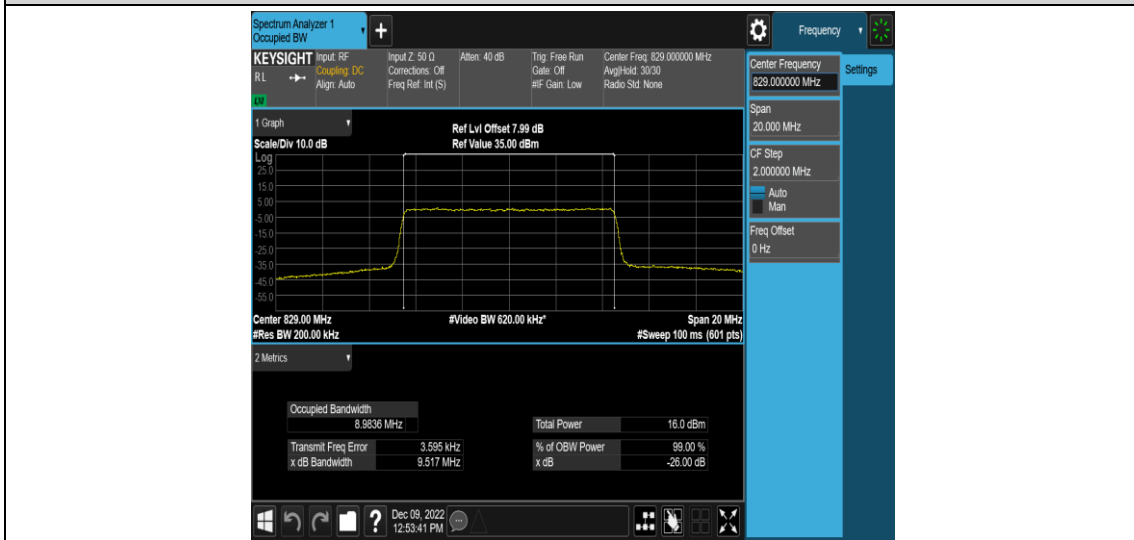

Band5-5MHz-QPSK-20425-25RB#0

Band5-5MHz-QPSK-20525-25RB#0

Band5-5MHz-QPSK-20625-25RB#0

Band5-5MHz-16QAM-20425-25RB#0

Band5-5MHz-16QAM-20525-25RB#0

Band5-5MHz-16QAM-20625-25RB#0

Band5-10MHz-QPSK-20450-50RB#0

Band5-10MHz-QPSK-20525-50RB#0

Band5-10MHz-QPSK-20600-50RB#0

Band5-10MHz-16QAM-20450-50RB#0

Band5-10MHz-16QAM-20525-50RB#0

Band5-10MHz-16QAM-20600-50RB#0

Appendix D: Band Edge

Test Result

Band	Bandwidth	Modulation	Channel	RB Configuration	Result(dBm)	Verdict
Band5	1.4MHz	QPSK	20407	1RB#0	-24.75	PASS
Band5	1.4MHz	QPSK	20407	1RB#5	-40.94	PASS
Band5	1.4MHz	QPSK	20407	6RB#0	-32.29	PASS
Band5	1.4MHz	QPSK	20643	1RB#0	-37.21	PASS
Band5	1.4MHz	QPSK	20643	1RB#5	-26.17	PASS
Band5	1.4MHz	QPSK	20643	6RB#0	-31.41	PASS
Band5	1.4MHz	16QAM	20407	1RB#0	-25.34	PASS
Band5	1.4MHz	16QAM	20407	1RB#5	-47.04	PASS
Band5	1.4MHz	16QAM	20407	6RB#0	-30.57	PASS
Band5	1.4MHz	16QAM	20643	1RB#0	-43.41	PASS
Band5	1.4MHz	16QAM	20643	1RB#5	-25.44	PASS
Band5	1.4MHz	16QAM	20643	6RB#0	-32.01	PASS
Band5	3MHz	QPSK	20415	1RB#0	-22.41	PASS
Band5	3MHz	QPSK	20415	1RB#14	-47.94	PASS
Band5	3MHz	QPSK	20415	15RB#0	-31.02	PASS
Band5	3MHz	QPSK	20635	1RB#0	-47.03	PASS
Band5	3MHz	QPSK	20635	1RB#14	-23.33	PASS
Band5	3MHz	QPSK	20635	15RB#0	-32.22	PASS
Band5	3MHz	16QAM	20415	1RB#0	-22.56	PASS
Band5	3MHz	16QAM	20415	1RB#14	-46.73	PASS
Band5	3MHz	16QAM	20415	15RB#0	-33.44	PASS
Band5	3MHz	16QAM	20635	1RB#0	-46.96	PASS
Band5	3MHz	16QAM	20635	1RB#14	-22.36	PASS
Band5	3MHz	16QAM	20635	15RB#0	-34.17	PASS
Band5	5MHz	QPSK	20425	1RB#0	-19.44	PASS
Band5	5MHz	QPSK	20425	1RB#24	-43.24	PASS
Band5	5MHz	QPSK	20425	25RB#0	-30.19	PASS
Band5	5MHz	QPSK	20625	1RB#0	-46.19	PASS
Band5	5MHz	QPSK	20625	1RB#24	-19.74	PASS
Band5	5MHz	QPSK	20625	25RB#0	-30.38	PASS
Band5	5MHz	16QAM	20425	1RB#0	-19.96	PASS
Band5	5MHz	16QAM	20425	1RB#24	-48.80	PASS
Band5	5MHz	16QAM	20425	25RB#0	-32.14	PASS
Band5	5MHz	16QAM	20625	1RB#0	-48.28	PASS
Band5	5MHz	16QAM	20625	1RB#24	-17.88	PASS