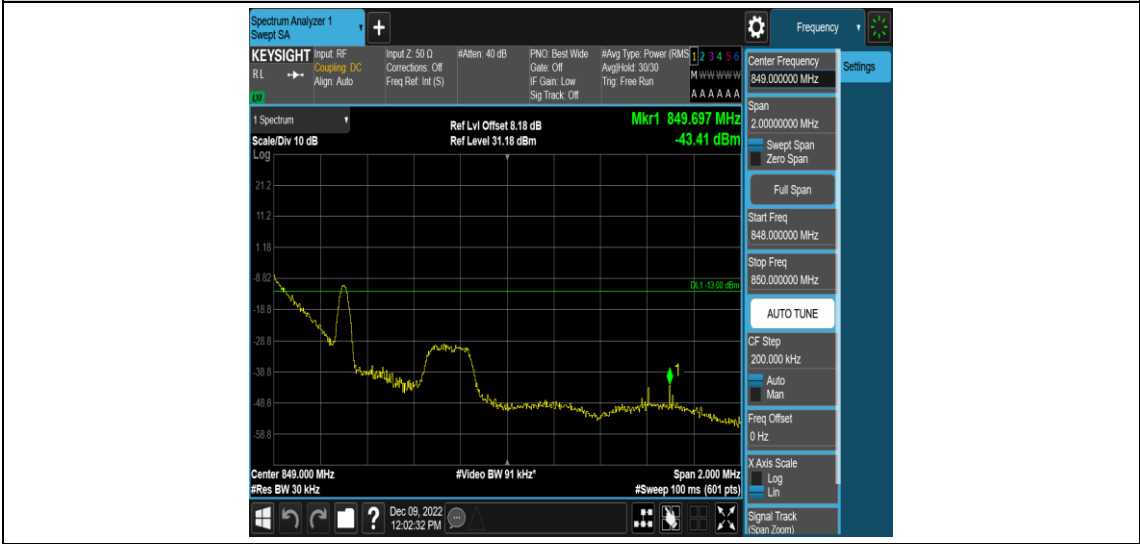

Test Graphs

Band5-1.4MHz-QPSK-20643-1RB#0

Band5-1.4MHz-QPSK-20643-1RB#5

Band5-1.4MHz-QPSK-20643-6RB#0

Band5-1.4MHz-16QAM-20407-1RB#0

Band5-1.4MHz-16QAM-20407-1RB#5

Band5-1.4MHz-16QAM-20407-6RB#0

Band5-1.4MHz-16QAM-20643-1RB#0