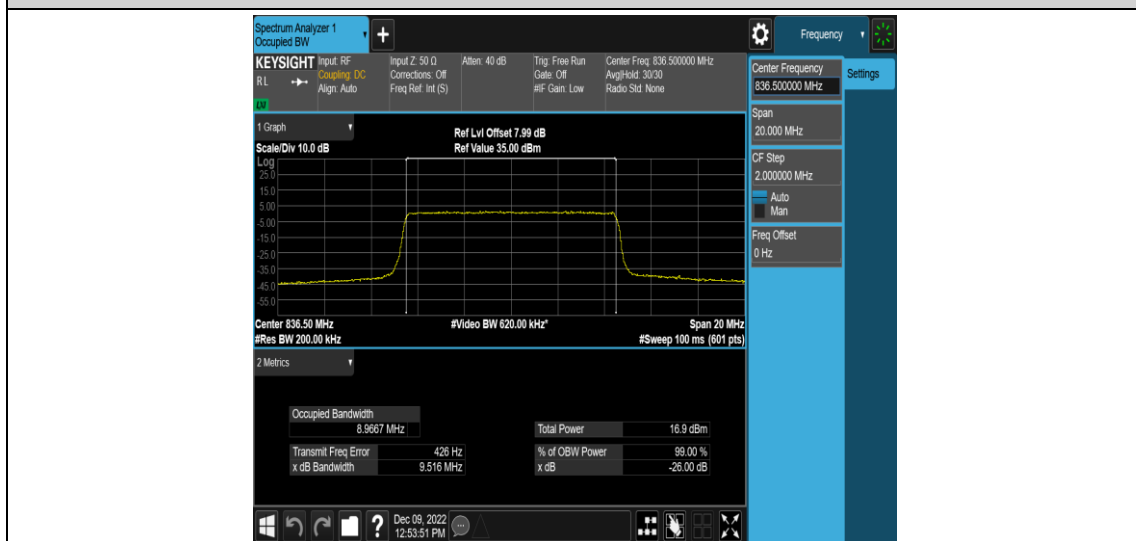

Band5-5MHz-QPSK-20425-25RB#0

Band5-5MHz-QPSK-20525-25RB#0

Band5-5MHz-QPSK-20625-25RB#0

Band5-5MHz-16QAM-20425-25RB#0

Band5-5MHz-16QAM-20525-25RB#0

Band5-5MHz-16QAM-20625-25RB#0

Band5-10MHz-QPSK-20450-50RB#0

Band5-10MHz-QPSK-20525-50RB#0

Band5-10MHz-QPSK-20600-50RB#0

Band5-10MHz-16QAM-20450-50RB#0

Band5-10MHz-16QAM-20525-50RB#0

Band5-10MHz-16QAM-20600-50RB#0

Appendix D: Band Edge

Test Result

Band	Bandwidth	Modulation	Channel	RB Configuration	Result(dBm)	Verdict
Band5	1.4MHz	QPSK	20407	1RB#0	-24.75	PASS
Band5	1.4MHz	QPSK	20407	1RB#5	-40.94	PASS
Band5	1.4MHz	QPSK	20407	6RB#0	-32.29	PASS
Band5	1.4MHz	QPSK	20643	1RB#0	-37.21	PASS
Band5	1.4MHz	QPSK	20643	1RB#5	-26.17	PASS
Band5	1.4MHz	QPSK	20643	6RB#0	-31.41	PASS
Band5	1.4MHz	16QAM	20407	1RB#0	-25.34	PASS
Band5	1.4MHz	16QAM	20407	1RB#5	-47.04	PASS
Band5	1.4MHz	16QAM	20407	6RB#0	-30.57	PASS
Band5	1.4MHz	16QAM	20643	1RB#0	-43.41	PASS
Band5	1.4MHz	16QAM	20643	1RB#5	-25.44	PASS
Band5	1.4MHz	16QAM	20643	6RB#0	-32.01	PASS
Band5	3MHz	QPSK	20415	1RB#0	-22.41	PASS
Band5	3MHz	QPSK	20415	1RB#14	-47.94	PASS
Band5	3MHz	QPSK	20415	15RB#0	-31.02	PASS
Band5	3MHz	QPSK	20635	1RB#0	-47.03	PASS
Band5	3MHz	QPSK	20635	1RB#14	-23.33	PASS
Band5	3MHz	QPSK	20635	15RB#0	-32.22	PASS
Band5	3MHz	16QAM	20415	1RB#0	-22.56	PASS
Band5	3MHz	16QAM	20415	1RB#14	-46.73	PASS
Band5	3MHz	16QAM	20415	15RB#0	-33.44	PASS
Band5	3MHz	16QAM	20635	1RB#0	-46.96	PASS
Band5	3MHz	16QAM	20635	1RB#14	-22.36	PASS
Band5	3MHz	16QAM	20635	15RB#0	-34.17	PASS
Band5	5MHz	QPSK	20425	1RB#0	-19.44	PASS
Band5	5MHz	QPSK	20425	1RB#24	-43.24	PASS
Band5	5MHz	QPSK	20425	25RB#0	-30.19	PASS
Band5	5MHz	QPSK	20625	1RB#0	-46.19	PASS
Band5	5MHz	QPSK	20625	1RB#24	-19.74	PASS
Band5	5MHz	QPSK	20625	25RB#0	-30.38	PASS
Band5	5MHz	16QAM	20425	1RB#0	-19.96	PASS
Band5	5MHz	16QAM	20425	1RB#24	-48.80	PASS
Band5	5MHz	16QAM	20425	25RB#0	-32.14	PASS
Band5	5MHz	16QAM	20625	1RB#0	-48.28	PASS
Band5	5MHz	16QAM	20625	1RB#24	-17.88	PASS