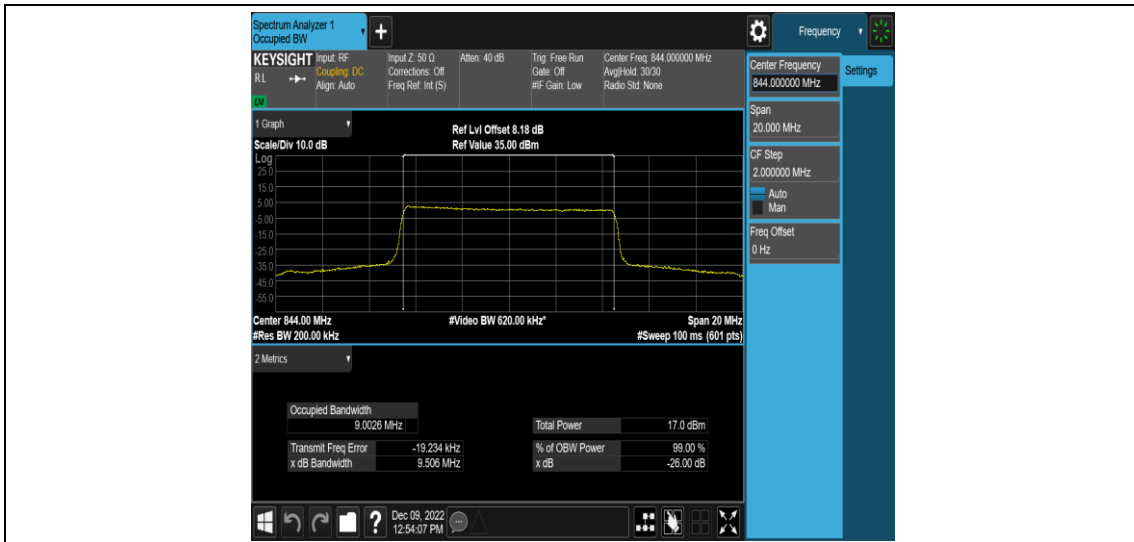

Band5-5MHz-QPSK-20425-25RB#0

Band5-5MHz-QPSK-20525-25RB#0

Band5-5MHz-QPSK-20625-25RB#0

Band5-5MHz-16QAM-20425-25RB#0

Band5-5MHz-16QAM-20525-25RB#0

Band5-5MHz-16QAM-20625-25RB#0

Band5-10MHz-QPSK-20450-50RB#0

Band5-10MHz-QPSK-20525-50RB#0

Band5-10MHz-QPSK-20600-50RB#0

Band5-10MHz-16QAM-20450-50RB#0

Band5-10MHz-16QAM-20525-50RB#0

Band5-10MHz-16QAM-20600-50RB#0

Appendix D: Band Edge

Test Result

Band	Bandwidth	Modulation	Channel	RB Configuration	Result(dBm)	Verdict
Band5	1.4MHz	QPSK	20407	1RB#0	-24.75	PASS
Band5	1.4MHz	QPSK	20407	1RB#5	-40.94	PASS
Band5	1.4MHz	QPSK	20407	6RB#0	-32.29	PASS
Band5	1.4MHz	QPSK	20643	1RB#0	-37.21	PASS
Band5	1.4MHz	QPSK	20643	1RB#5	-26.17	PASS
Band5	1.4MHz	QPSK	20643	6RB#0	-31.41	PASS
Band5	1.4MHz	16QAM	20407	1RB#0	-25.34	PASS
Band5	1.4MHz	16QAM	20407	1RB#5	-47.04	PASS
Band5	1.4MHz	16QAM	20407	6RB#0	-30.57	PASS
Band5	1.4MHz	16QAM	20643	1RB#0	-43.41	PASS
Band5	1.4MHz	16QAM	20643	1RB#5	-25.44	PASS
Band5	1.4MHz	16QAM	20643	6RB#0	-32.01	PASS
Band5	3MHz	QPSK	20415	1RB#0	-22.41	PASS
Band5	3MHz	QPSK	20415	1RB#14	-47.94	PASS
Band5	3MHz	QPSK	20415	15RB#0	-31.02	PASS
Band5	3MHz	QPSK	20635	1RB#0	-47.03	PASS
Band5	3MHz	QPSK	20635	1RB#14	-23.33	PASS
Band5	3MHz	QPSK	20635	15RB#0	-32.22	PASS
Band5	3MHz	16QAM	20415	1RB#0	-22.56	PASS
Band5	3MHz	16QAM	20415	1RB#14	-46.73	PASS
Band5	3MHz	16QAM	20415	15RB#0	-33.44	PASS
Band5	3MHz	16QAM	20635	1RB#0	-46.96	PASS
Band5	3MHz	16QAM	20635	1RB#14	-22.36	PASS
Band5	3MHz	16QAM	20635	15RB#0	-34.17	PASS
Band5	5MHz	QPSK	20425	1RB#0	-19.44	PASS
Band5	5MHz	QPSK	20425	1RB#24	-43.24	PASS
Band5	5MHz	QPSK	20425	25RB#0	-30.19	PASS
Band5	5MHz	QPSK	20625	1RB#0	-46.19	PASS
Band5	5MHz	QPSK	20625	1RB#24	-19.74	PASS
Band5	5MHz	QPSK	20625	25RB#0	-30.38	PASS
Band5	5MHz	16QAM	20425	1RB#0	-19.96	PASS
Band5	5MHz	16QAM	20425	1RB#24	-48.80	PASS
Band5	5MHz	16QAM	20425	25RB#0	-32.14	PASS
Band5	5MHz	16QAM	20625	1RB#0	-48.28	PASS
Band5	5MHz	16QAM	20625	1RB#24	-17.88	PASS