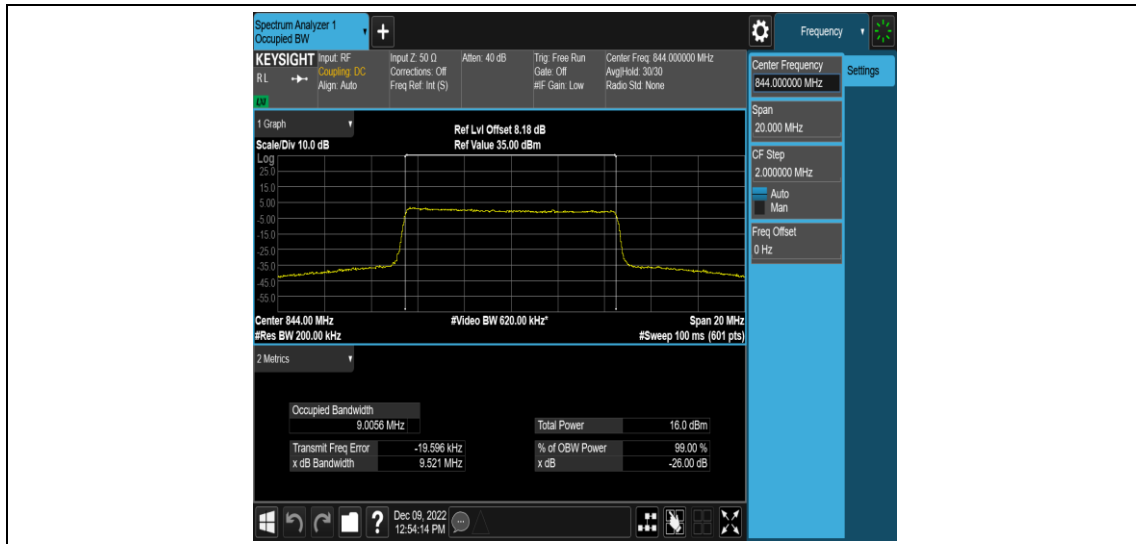

Band5-10MHz-QPSK-20525-50RB#0

Band5-10MHz-QPSK-20600-50RB#0

Band5-10MHz-16QAM-20450-50RB#0

Band5-10MHz-16QAM-20525-50RB#0

Band5-10MHz-16QAM-20600-50RB#0

Appendix D: Band Edge

Test Result

Band	Bandwidth	Modulation	Channel	RB Configuration	Result(dBm)	Verdict
Band5	1.4MHz	QPSK	20407	1RB#0	-24.75	PASS
Band5	1.4MHz	QPSK	20407	1RB#5	-40.94	PASS
Band5	1.4MHz	QPSK	20407	6RB#0	-32.29	PASS
Band5	1.4MHz	QPSK	20643	1RB#0	-37.21	PASS
Band5	1.4MHz	QPSK	20643	1RB#5	-26.17	PASS
Band5	1.4MHz	QPSK	20643	6RB#0	-31.41	PASS
Band5	1.4MHz	16QAM	20407	1RB#0	-25.34	PASS
Band5	1.4MHz	16QAM	20407	1RB#5	-47.04	PASS
Band5	1.4MHz	16QAM	20407	6RB#0	-30.57	PASS
Band5	1.4MHz	16QAM	20643	1RB#0	-43.41	PASS
Band5	1.4MHz	16QAM	20643	1RB#5	-25.44	PASS
Band5	1.4MHz	16QAM	20643	6RB#0	-32.01	PASS
Band5	3MHz	QPSK	20415	1RB#0	-22.41	PASS
Band5	3MHz	QPSK	20415	1RB#14	-47.94	PASS
Band5	3MHz	QPSK	20415	15RB#0	-31.02	PASS
Band5	3MHz	QPSK	20635	1RB#0	-47.03	PASS
Band5	3MHz	QPSK	20635	1RB#14	-23.33	PASS
Band5	3MHz	QPSK	20635	15RB#0	-32.22	PASS
Band5	3MHz	16QAM	20415	1RB#0	-22.56	PASS
Band5	3MHz	16QAM	20415	1RB#14	-46.73	PASS
Band5	3MHz	16QAM	20415	15RB#0	-33.44	PASS
Band5	3MHz	16QAM	20635	1RB#0	-46.96	PASS
Band5	3MHz	16QAM	20635	1RB#14	-22.36	PASS
Band5	3MHz	16QAM	20635	15RB#0	-34.17	PASS
Band5	5MHz	QPSK	20425	1RB#0	-19.44	PASS
Band5	5MHz	QPSK	20425	1RB#24	-43.24	PASS
Band5	5MHz	QPSK	20425	25RB#0	-30.19	PASS
Band5	5MHz	QPSK	20625	1RB#0	-46.19	PASS
Band5	5MHz	QPSK	20625	1RB#24	-19.74	PASS
Band5	5MHz	QPSK	20625	25RB#0	-30.38	PASS
Band5	5MHz	16QAM	20425	1RB#0	-19.96	PASS
Band5	5MHz	16QAM	20425	1RB#24	-48.80	PASS
Band5	5MHz	16QAM	20425	25RB#0	-32.14	PASS
Band5	5MHz	16QAM	20625	1RB#0	-48.28	PASS
Band5	5MHz	16QAM	20625	1RB#24	-17.88	PASS