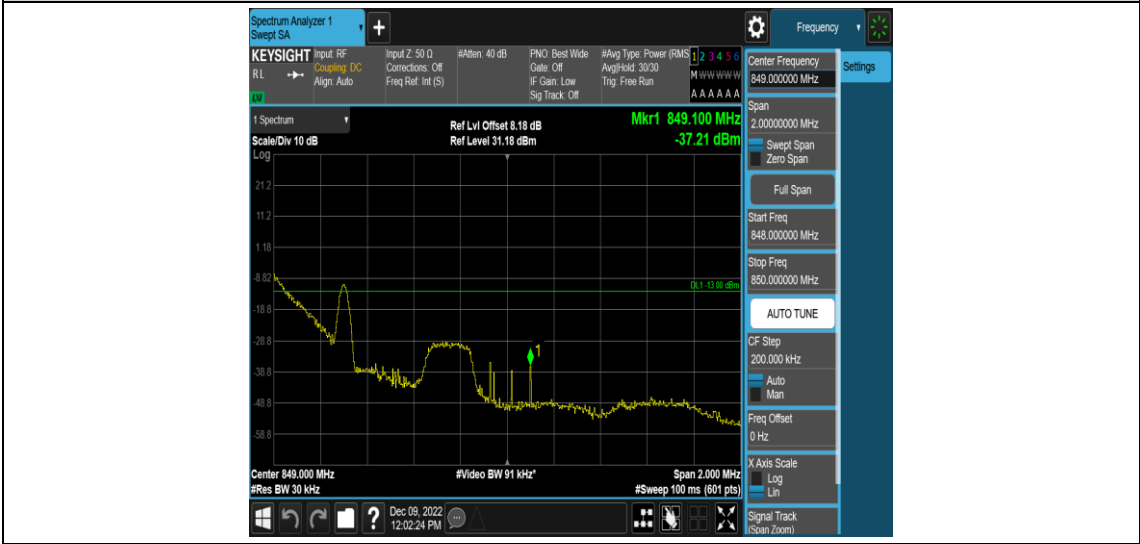

Band5-1.4MHz-QPSK-20643-1RB#0