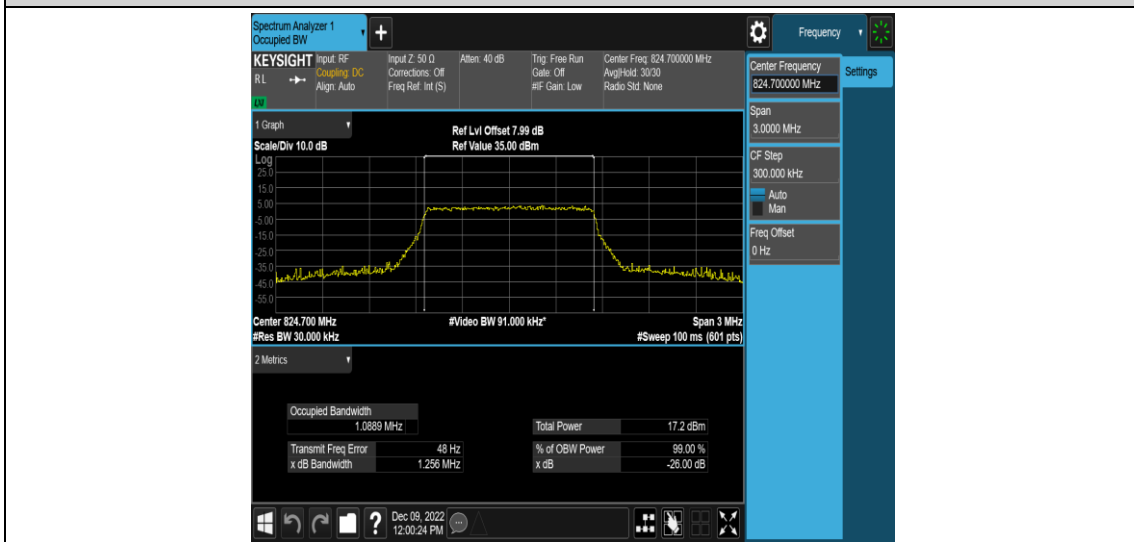

Test Result

Band	Bandwidth	Modulation	Channel	RB Configuration	Occupied Bandwidth (MHz)	26dB Bandwidth (MHz)	Verdict
Band5	1.4MHz	QPSK	20407	6RB#0	1.0874	1.244	PASS
Band5	1.4MHz	QPSK	20525	6RB#0	1.0873	1.251	PASS
Band5	1.4MHz	QPSK	20643	6RB#0	1.0918	1.252	PASS
Band5	1.4MHz	16QAM	20407	6RB#0	1.0889	1.256	PASS
Band5	1.4MHz	16QAM	20525	6RB#0	1.0900	1.273	PASS
Band5	1.4MHz	16QAM	20643	6RB#0	1.0866	1.266	PASS
Band5	3MHz	QPSK	20415	15RB#0	2.6858	2.848	PASS
Band5	3MHz	QPSK	20525	15RB#0	2.6841	2.853	PASS
Band5	3MHz	QPSK	20635	15RB#0	2.6933	2.868	PASS
Band5	3MHz	16QAM	20415	15RB#0	2.6838	2.854	PASS
Band5	3MHz	16QAM	20525	15RB#0	2.6890	2.860	PASS
Band5	3MHz	16QAM	20635	15RB#0	2.6887	2.865	PASS
Band5	5MHz	QPSK	20425	25RB#0	4.5005	4.822	PASS
Band5	5MHz	QPSK	20525	25RB#0	4.4981	4.804	PASS
Band5	5MHz	QPSK	20625	25RB#0	4.5017	4.822	PASS
Band5	5MHz	16QAM	20425	25RB#0	4.5000	4.777	PASS
Band5	5MHz	16QAM	20525	25RB#0	4.5006	4.782	PASS
Band5	5MHz	16QAM	20625	25RB#0	4.4997	4.831	PASS
Band5	10MHz	QPSK	20450	50RB#0	9.0034	9.546	PASS
Band5	10MHz	QPSK	20525	50RB#0	8.9667	9.516	PASS
Band5	10MHz	QPSK	20600	50RB#0	9.0026	9.506	PASS
Band5	10MHz	16QAM	20450	50RB#0	8.9836	9.517	PASS
Band5	10MHz	16QAM	20525	50RB#0	8.9543	9.495	PASS
Band5	10MHz	16QAM	20600	50RB#0	9.0056	9.521	PASS

Test Graphs

Band5-1.4MHz-16QAM-20407-6RB#0

Band5-1.4MHz-16QAM-20525-6RB#0

Band5-1.4MHz-16QAM-20643-6RB#0

Band5-3MHz-QPSK-20415-15RB#0

Band5-3MHz-QPSK-20525-15RB#0

Band5-3MHz-QPSK-20635-15RB#0

Band5-3MHz-16QAM-20415-15RB#0