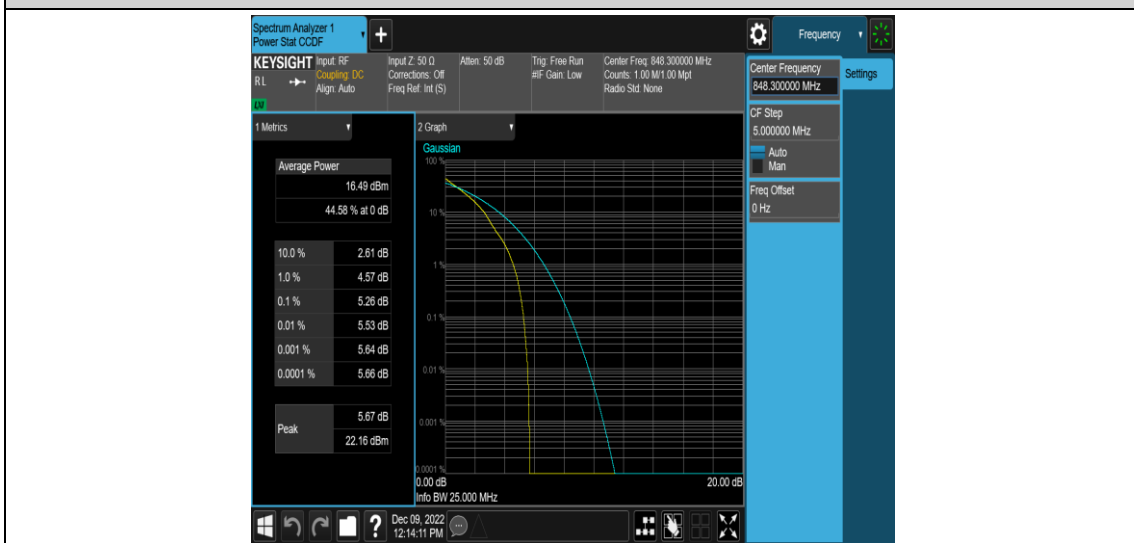

Test Graphs

Band5-1.4MHz-QPSK-20525-6RB#0

Band5-1.4MHz-QPSK-20643-1RB#0

Band5-1.4MHz-QPSK-20643-6RB#0

Band5-1.4MHz-16QAM-20407-1RB#0

Band5-1.4MHz-16QAM-20407-6RB#0

Band5-1.4MHz-16QAM-20525-1RB#0

Band5-1.4MHz-16QAM-20525-6RB#0