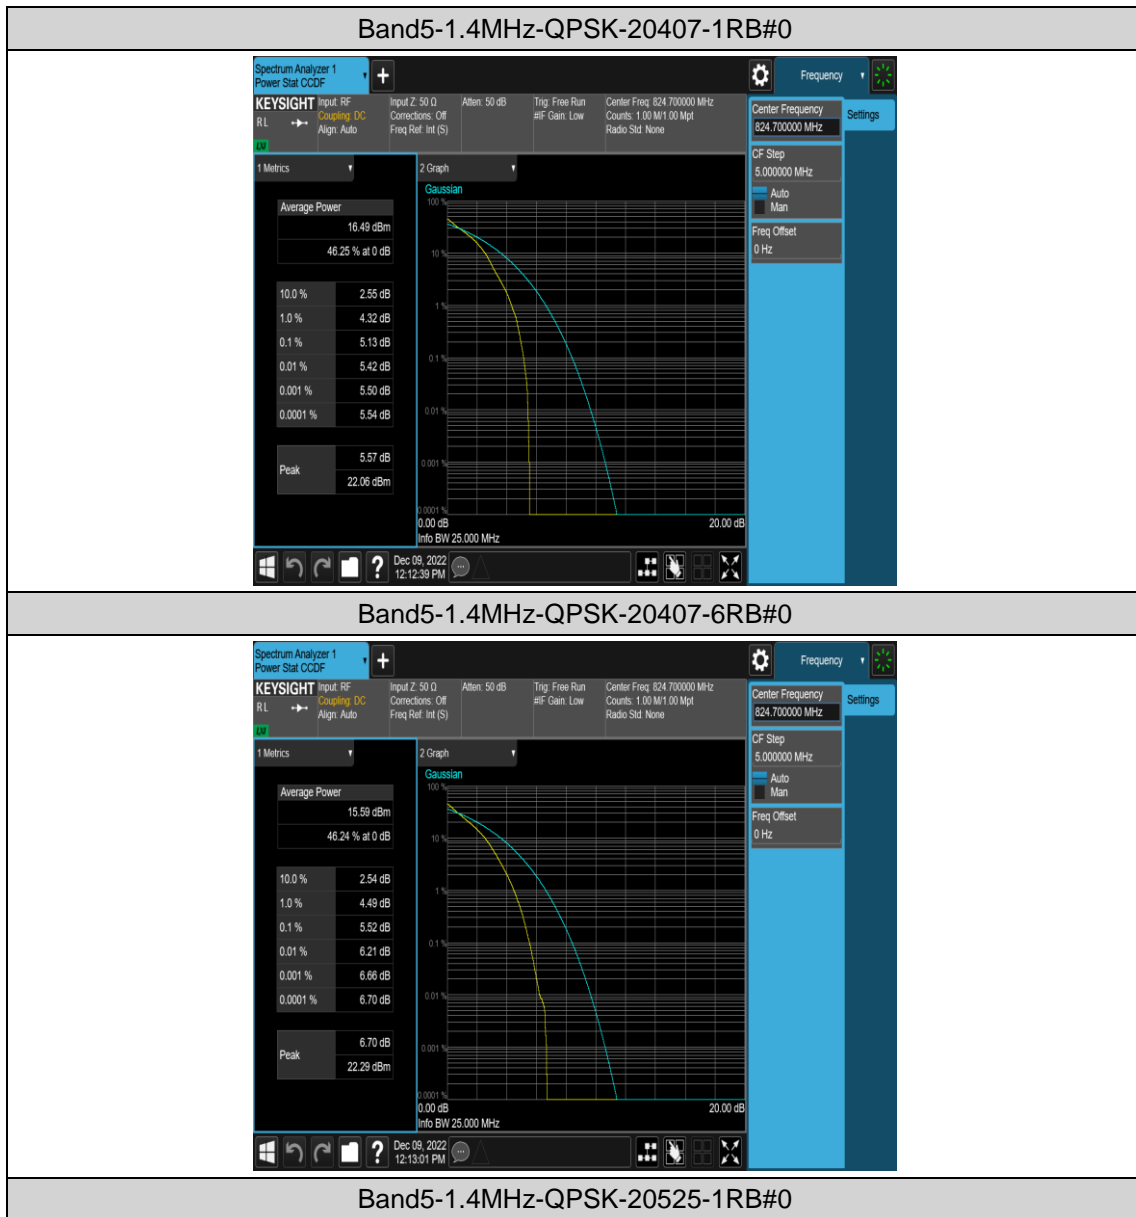

Test Graphs