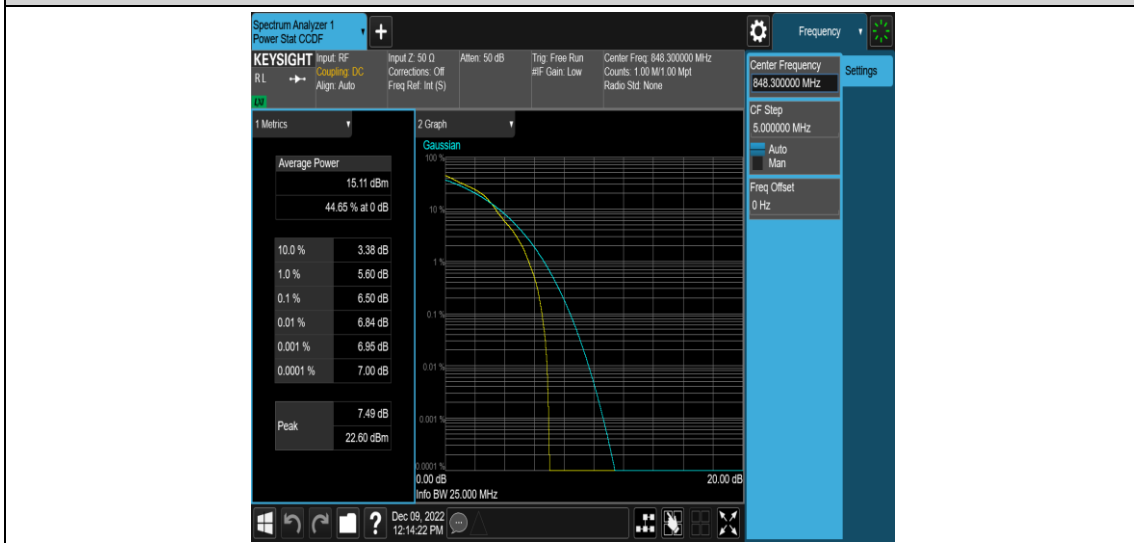

Band5-1.4MHz-16QAM-20643-1RB#0