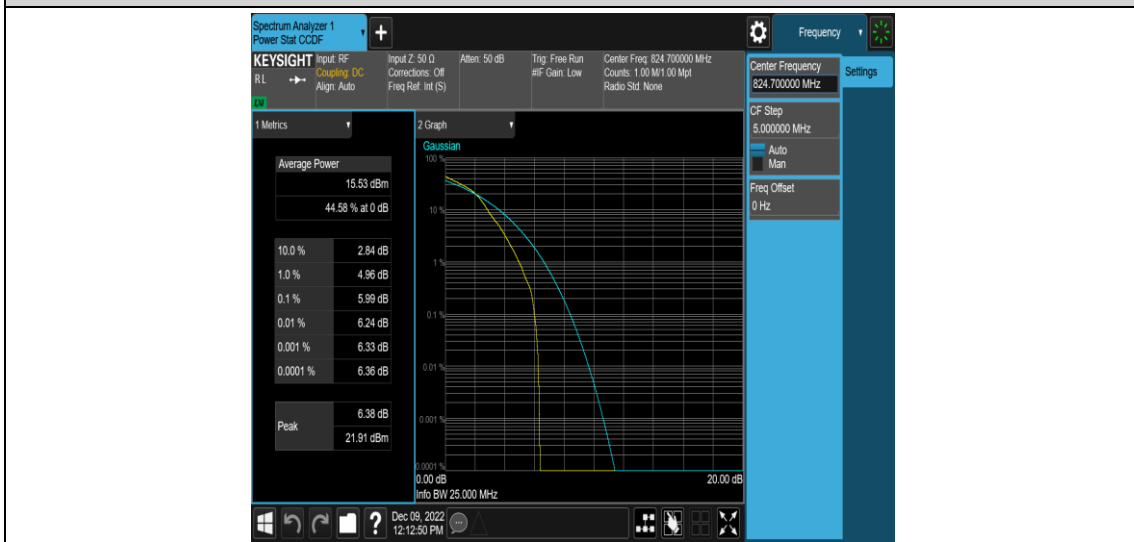

Test Graphs

Band5-1.4MHz-QPSK-20525-6RB#0

Band5-1.4MHz-QPSK-20643-1RB#0

Band5-1.4MHz-QPSK-20643-6RB#0

Band5-1.4MHz-16QAM-20407-1RB#0

Band5-1.4MHz-16QAM-20407-6RB#0

Band5-1.4MHz-16QAM-20525-1RB#0

Band5-1.4MHz-16QAM-20525-6RB#0