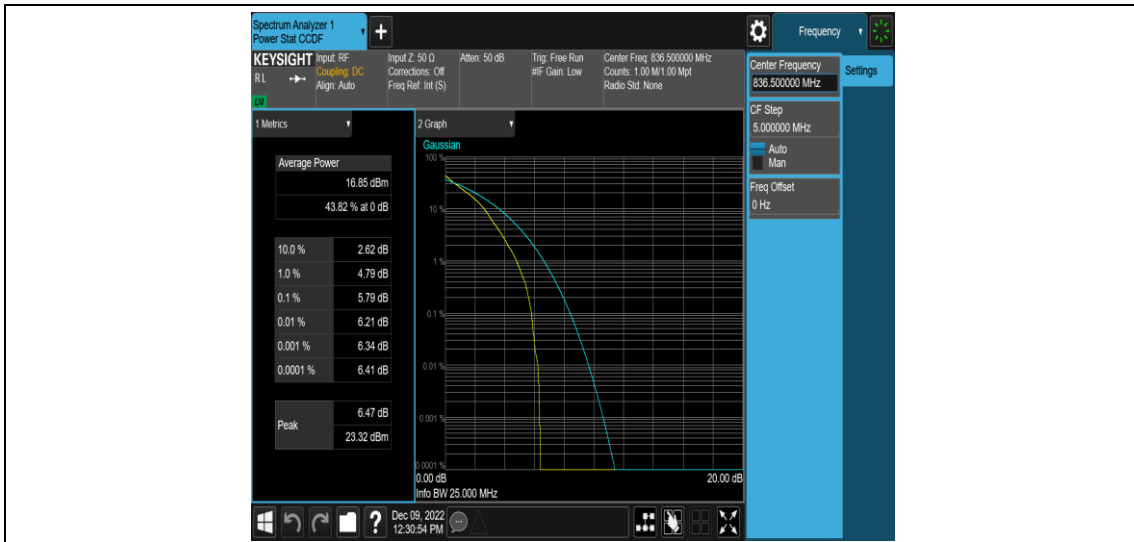

Band5-3MHz-QPSK-20525-1RB#0