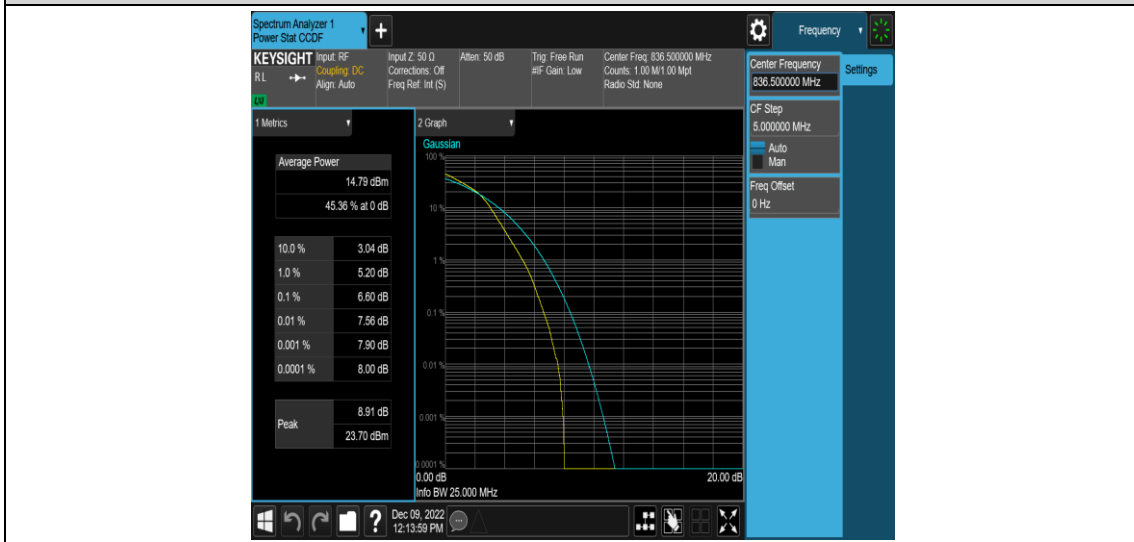

Test Graphs

Band5-1.4MHz-QPSK-20525-6RB#0

Band5-1.4MHz-QPSK-20643-1RB#0

Band5-1.4MHz-QPSK-20643-6RB#0

Band5-1.4MHz-16QAM-20407-1RB#0

Band5-1.4MHz-16QAM-20407-6RB#0

Band5-1.4MHz-16QAM-20525-1RB#0

Band5-1.4MHz-16QAM-20525-6RB#0