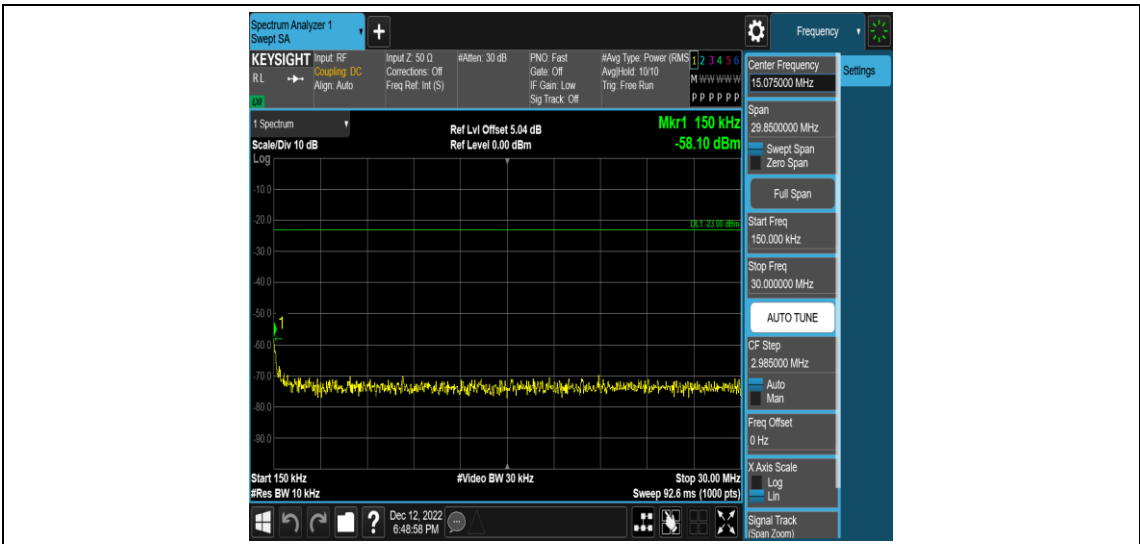

Band4-15MHz-QPSK-20325-1RB#0-Range3:30~1000MHz

Band4-15MHz-QPSK-20325-1RB#0-Range4:1000~20000MHz

Band4-15MHz-16QAM-20025-1RB#0-Range1:0.009~0.15MHz

Band4-15MHz-16QAM-20025-1RB#0-Range2:0.15~30MHz

Band4-15MHz-16QAM-20025-1RB#0-Range3:30~1000MHz

Band4-15MHz-16QAM-20025-1RB#0-Range4:1000~2000MHz

Band4-15MHz-16QAM-20175-1RB#0-Range1:0.009~0.15MHz