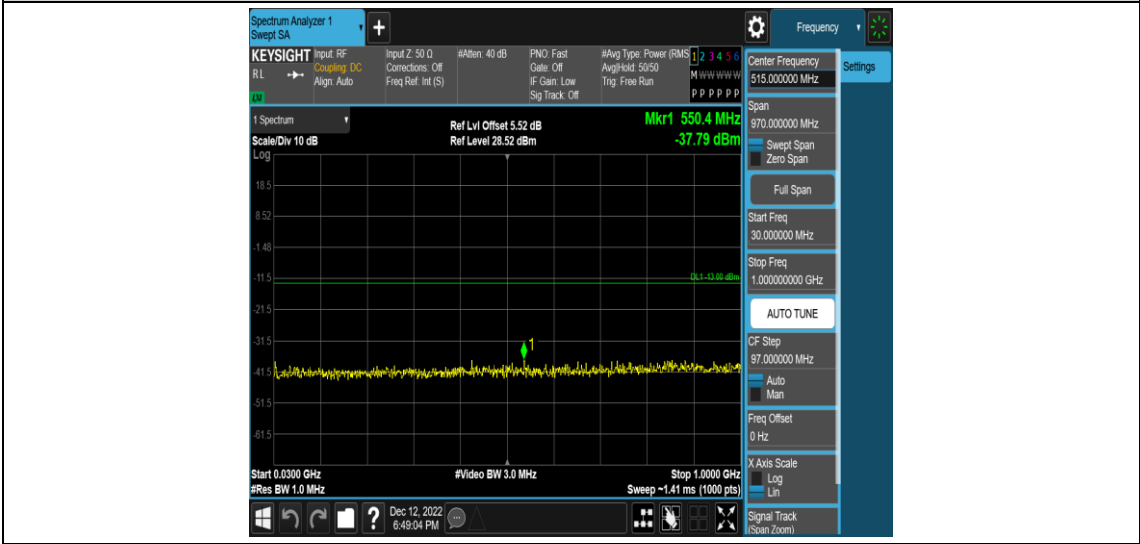

Band4-15MHz-QPSK-20325-1RB#0-Range3:30~1000MHz

Band4-15MHz-QPSK-20325-1RB#0-Range4:1000~20000MHz

Band4-15MHz-16QAM-20025-1RB#0-Range1:0.009~0.15MHz

Band4-15MHz-16QAM-20025-1RB#0-Range2:0.15~30MHz

Band4-15MHz-16QAM-20025-1RB#0-Range3:30~1000MHz

Band4-15MHz-16QAM-20025-1RB#0-Range4:1000~2000MHz

Band4-15MHz-16QAM-20175-1RB#0-Range1:0.009~0.15MHz