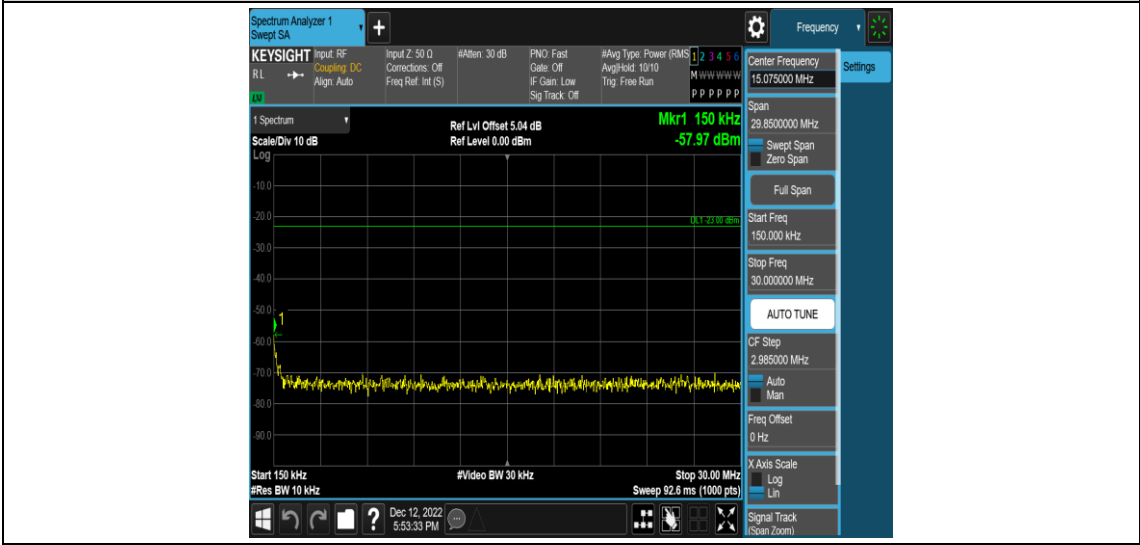

Band4-1.4MHz-16QAM-20393-1RB#0-Range2:0.15~30MHz

Band4-1.4MHz-16QAM-20393-1RB#0-Range3:30~1000MHz