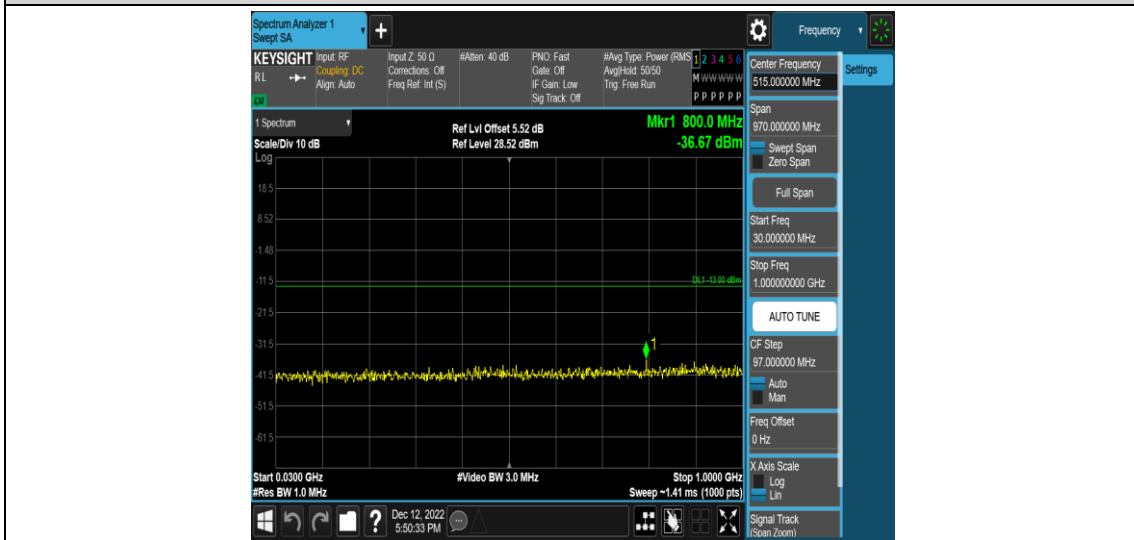

Band4-1.4MHz-QPSK-19957-1RB#0-Range3:30~1000MHz

Band4-1.4MHz-QPSK-19957-1RB#0-Range4:1000~20000MHz