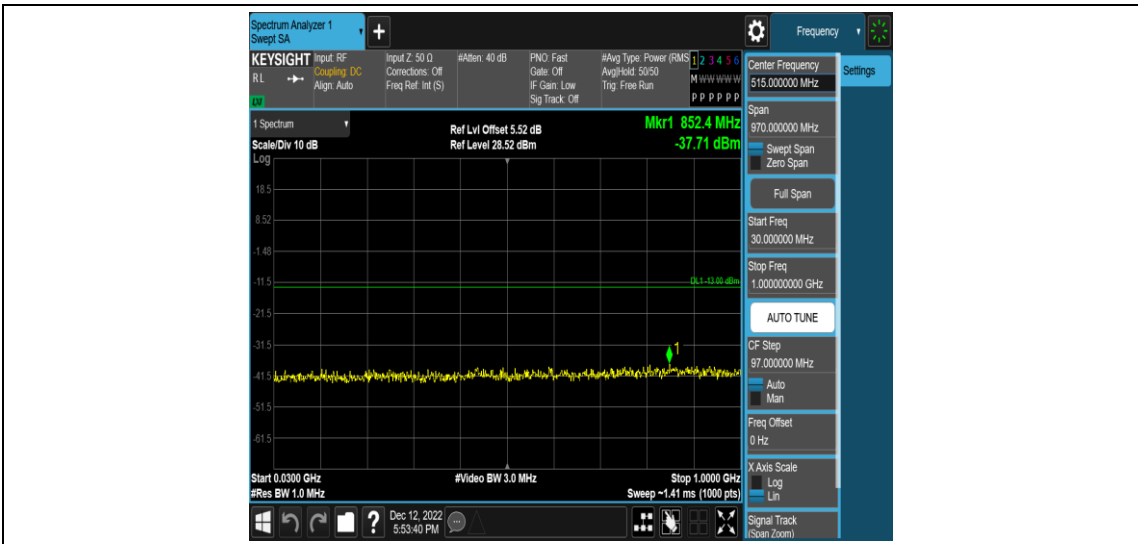

Band4-1.4MHz-16QAM-20393-1RB#0-Range3:30~1000MHz

Band4-1.4MHz-16QAM-20393-1RB#0-Range4:1000~20000MHz