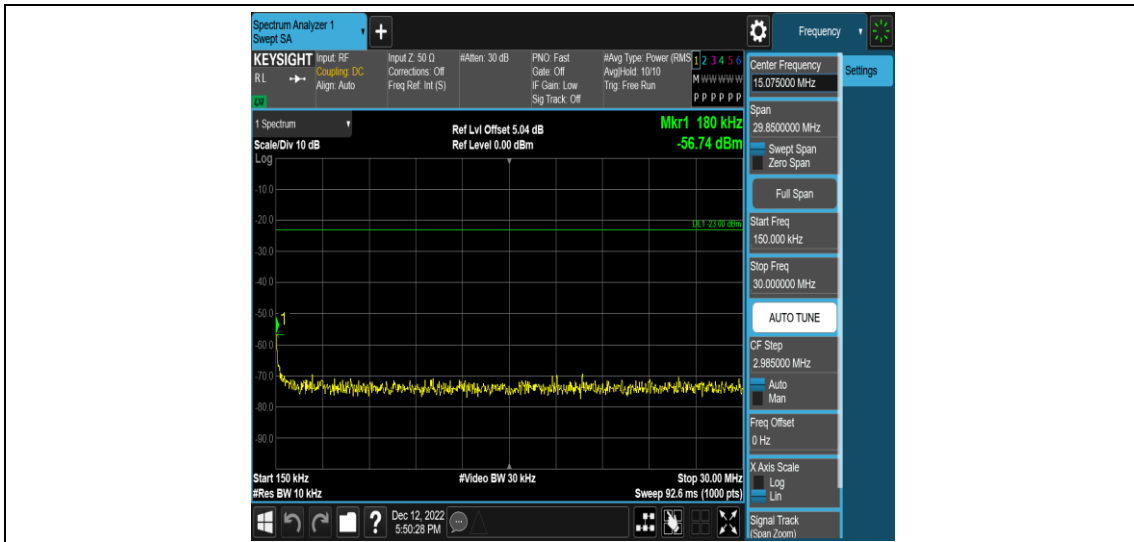

Band4-1.4MHz-QPSK-19957-1RB#0-Range3:30~1000MHz