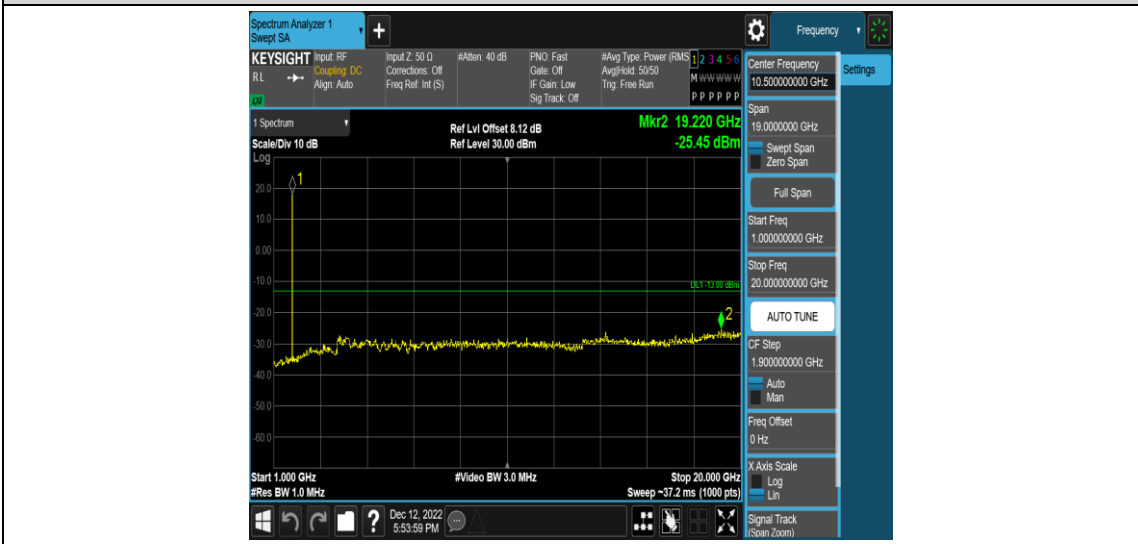

Band4-1.4MHz-16QAM-20393-1RB#0-Range4:1000~20000MHz

Band4-3MHz-QPSK-19965-1RB#0-Range1:0.009~0.15MHz