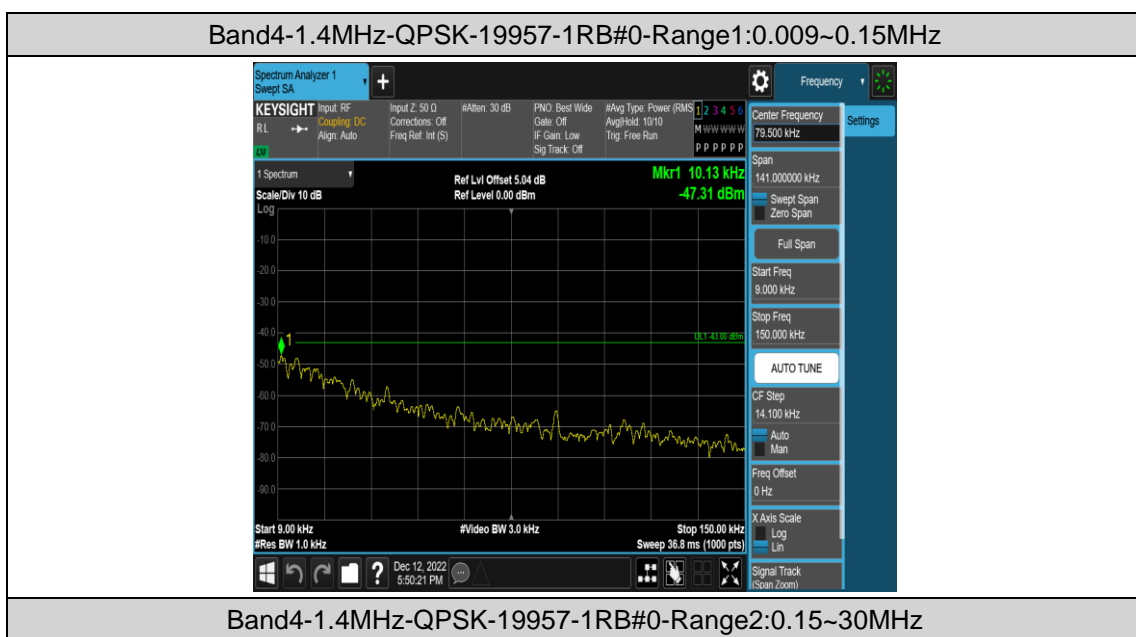

Band4	15MHz	16QAM	20325	1RB#0	Range4:1000~20000MHz	PASS
Band4	20MHz	QPSK	20050	1RB#0	Range1:0.009~0.15MHz	PASS
Band4	20MHz	QPSK	20050	1RB#0	Range2:0.15~30MHz	PASS
Band4	20MHz	QPSK	20050	1RB#0	Range3:30~1000MHz	PASS
Band4	20MHz	QPSK	20050	1RB#0	Range4:1000~20000MHz	PASS
Band4	20MHz	QPSK	20175	1RB#0	Range1:0.009~0.15MHz	PASS
Band4	20MHz	QPSK	20175	1RB#0	Range2:0.15~30MHz	PASS
Band4	20MHz	QPSK	20175	1RB#0	Range3:30~1000MHz	PASS
Band4	20MHz	QPSK	20175	1RB#0	Range4:1000~20000MHz	PASS
Band4	20MHz	QPSK	20300	1RB#0	Range1:0.009~0.15MHz	PASS
Band4	20MHz	QPSK	20300	1RB#0	Range2:0.15~30MHz	PASS
Band4	20MHz	QPSK	20300	1RB#0	Range3:30~1000MHz	PASS
Band4	20MHz	QPSK	20300	1RB#0	Range4:1000~20000MHz	PASS
Band4	20MHz	16QAM	20050	1RB#0	Range1:0.009~0.15MHz	PASS
Band4	20MHz	16QAM	20050	1RB#0	Range2:0.15~30MHz	PASS
Band4	20MHz	16QAM	20050	1RB#0	Range3:30~1000MHz	PASS
Band4	20MHz	16QAM	20050	1RB#0	Range4:1000~20000MHz	PASS
Band4	20MHz	16QAM	20175	1RB#0	Range1:0.009~0.15MHz	PASS
Band4	20MHz	16QAM	20175	1RB#0	Range2:0.15~30MHz	PASS
Band4	20MHz	16QAM	20175	1RB#0	Range3:30~1000MHz	PASS
Band4	20MHz	16QAM	20175	1RB#0	Range4:1000~20000MHz	PASS
Band4	20MHz	16QAM	20300	1RB#0	Range1:0.009~0.15MHz	PASS
Band4	20MHz	16QAM	20300	1RB#0	Range2:0.15~30MHz	PASS
Band4	20MHz	16QAM	20300	1RB#0	Range3:30~1000MHz	PASS
Band4	20MHz	16QAM	20300	1RB#0	Range4:1000~20000MHz	PASS

Test Graphs