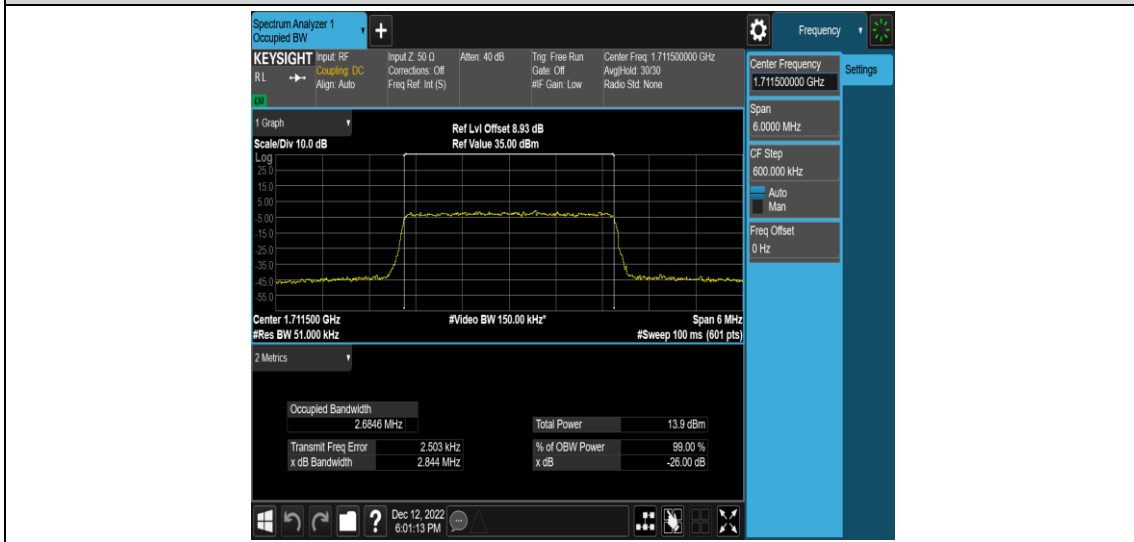

Band4-3MHz-QPSK-19965-15RB#0