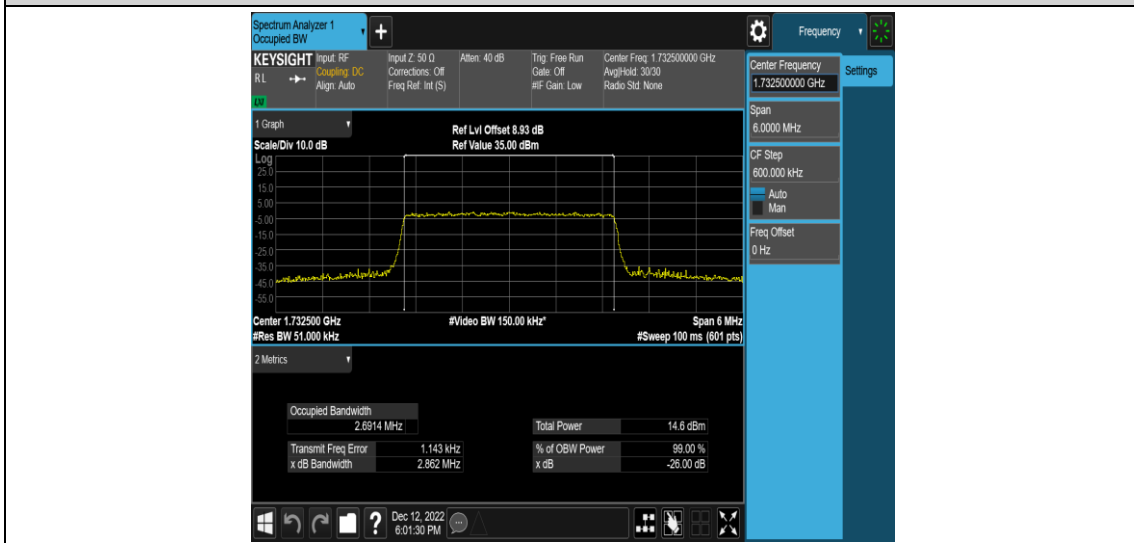

Band4-3MHz-QPSK-20175-15RB#0