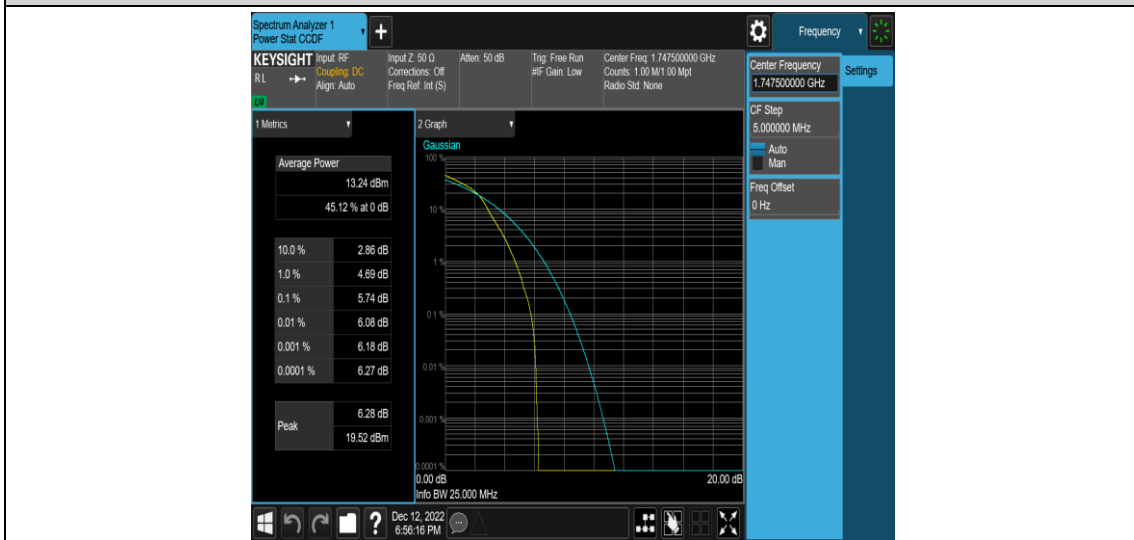

Band4-15MHz-16QAM-20175-75RB#0

Band4-15MHz-16QAM-20325-1RB#0

Band4-15MHz-16QAM-20325-75RB#0

Band4-20MHz-QPSK-20050-1RB#0

Band4-20MHz-QPSK-20050-100RB#0

Band4-20MHz-QPSK-20175-1RB#0

Band4-20MHz-QPSK-20175-100RB#0