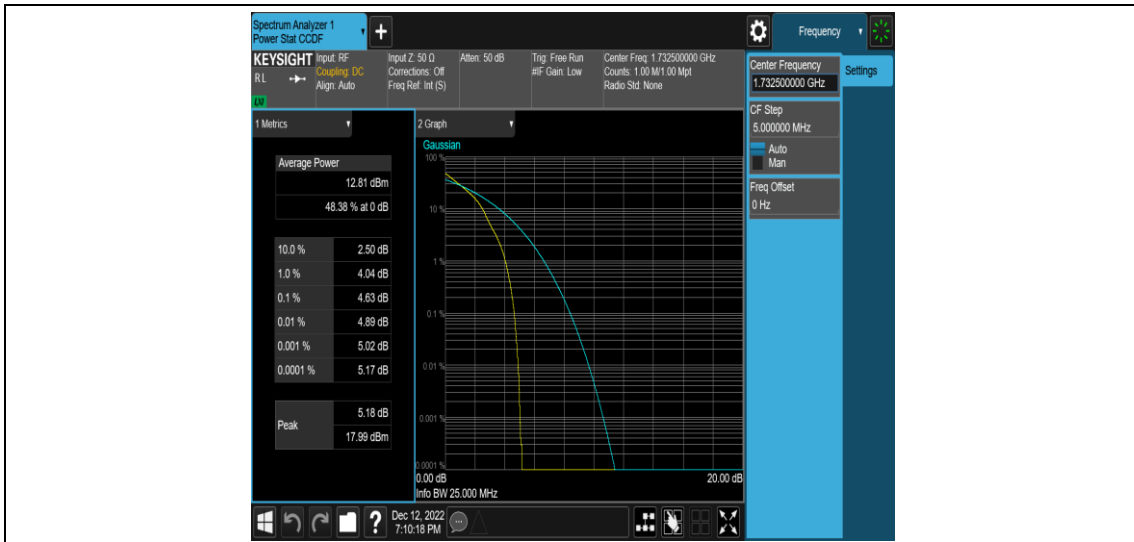

Band4-15MHz-16QAM-20175-75RB#0

Band4-15MHz-16QAM-20325-1RB#0

Band4-15MHz-16QAM-20325-75RB#0

Band4-20MHz-QPSK-20050-1RB#0

Band4-20MHz-QPSK-20050-100RB#0

Band4-20MHz-QPSK-20175-1RB#0

Band4-20MHz-QPSK-20175-100RB#0