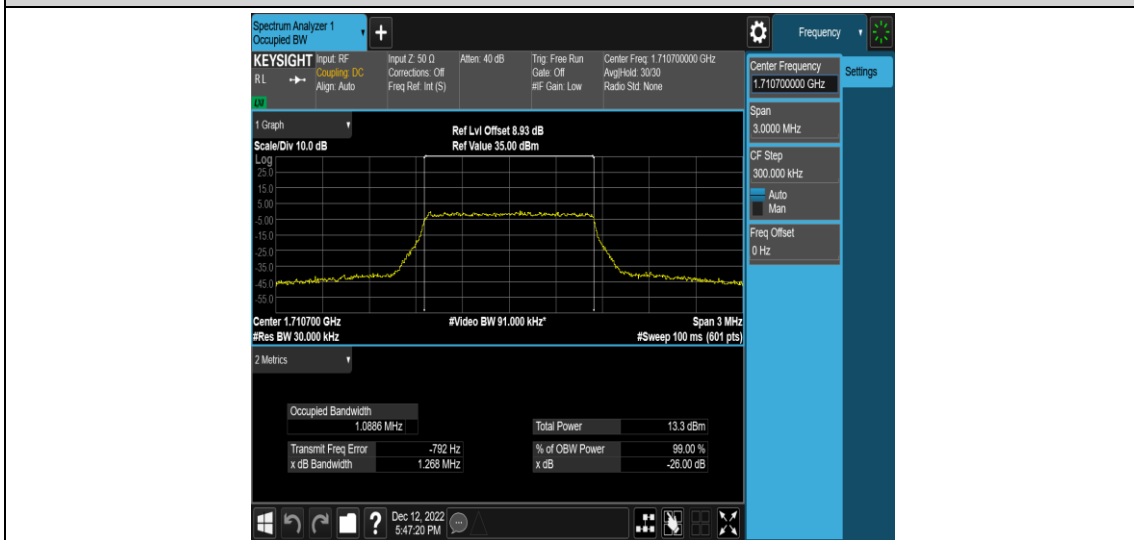

Band4-1.4MHz-16QAM-19957-6RB#0