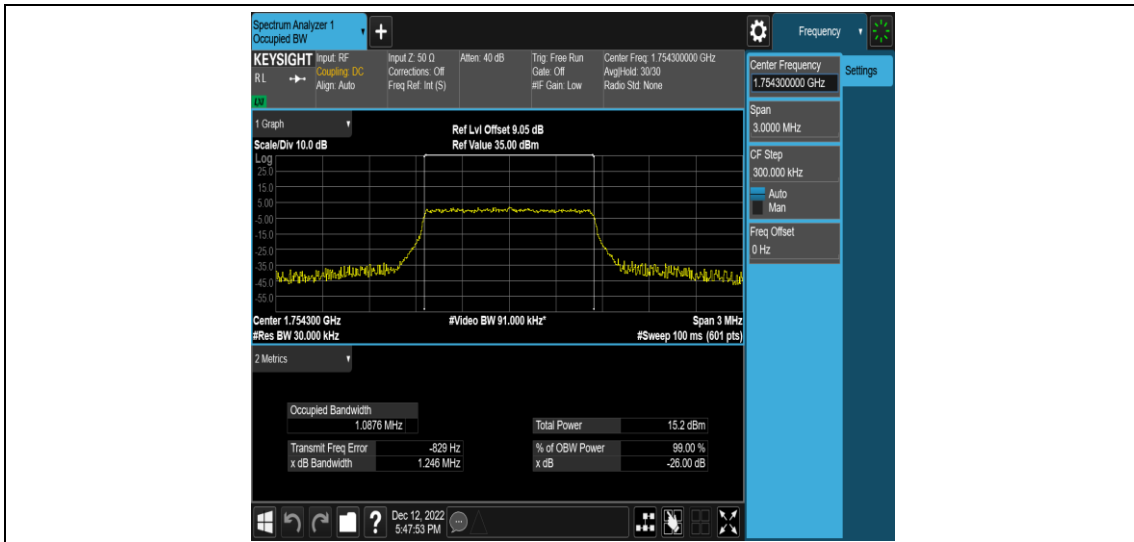

Band4-1.4MHz-16QAM-20393-6RB#0