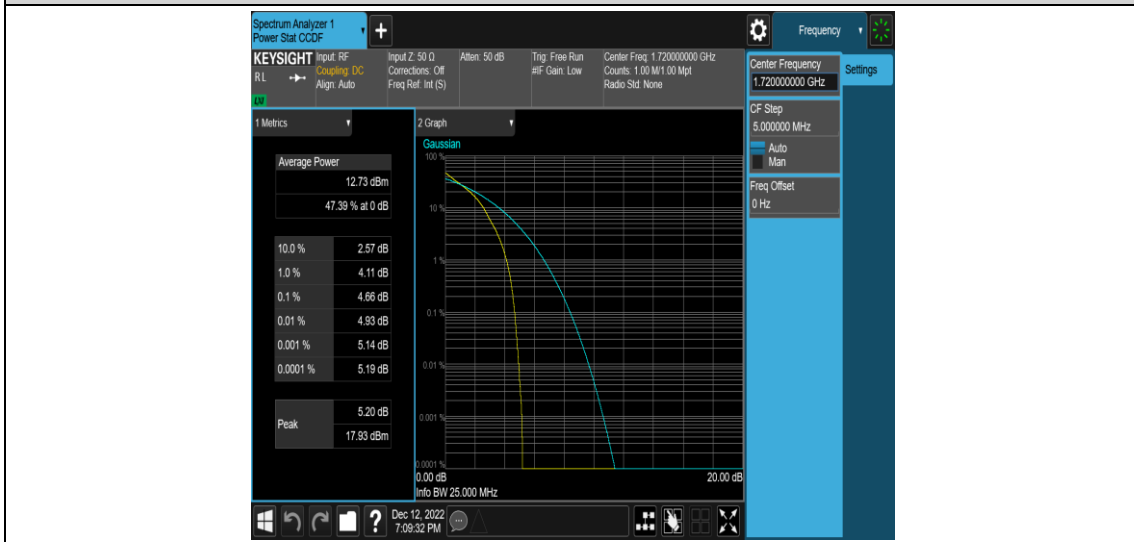

Band4-15MHz-16QAM-20175-75RB#0

Band4-15MHz-16QAM-20325-1RB#0

Band4-15MHz-16QAM-20325-75RB#0

Band4-20MHz-QPSK-20050-1RB#0

Band4-20MHz-QPSK-20050-100RB#0

Band4-20MHz-QPSK-20175-1RB#0

Band4-20MHz-QPSK-20175-100RB#0