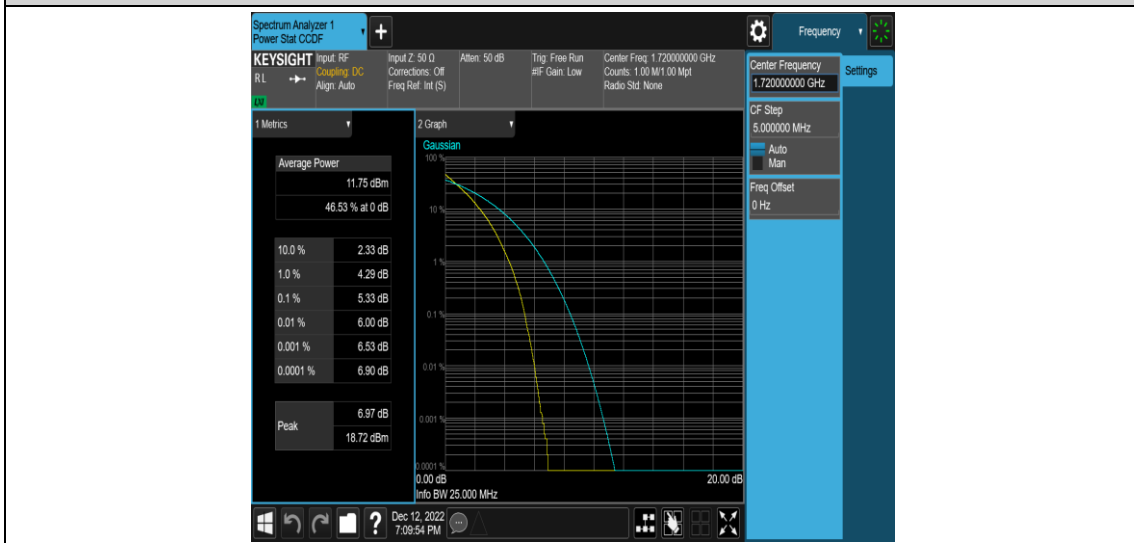

Band4-15MHz-16QAM-20175-75RB#0

Band4-15MHz-16QAM-20325-1RB#0

Band4-15MHz-16QAM-20325-75RB#0

Band4-20MHz-QPSK-20050-1RB#0

Band4-20MHz-QPSK-20050-100RB#0

Band4-20MHz-QPSK-20175-1RB#0

Band4-20MHz-QPSK-20175-100RB#0