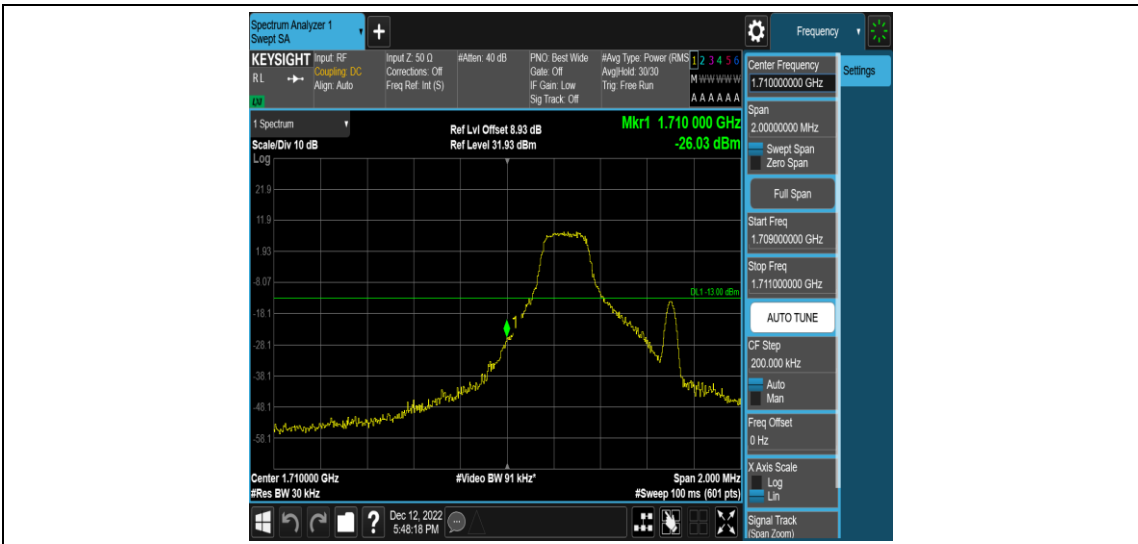

Band4-1.4MHz-QPSK-19957-1RB#5