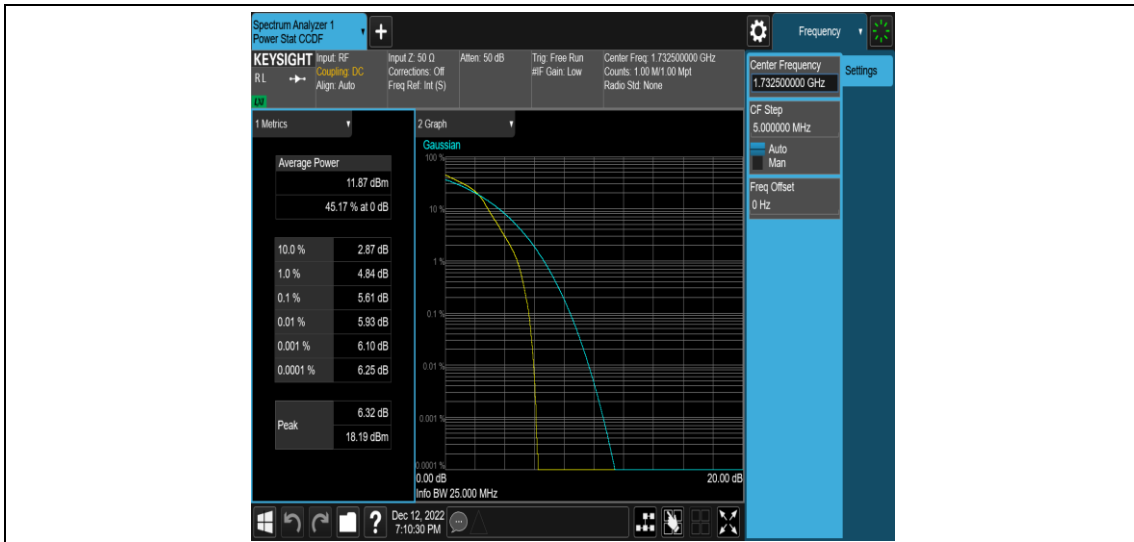

Band4-20MHz-16QAM-20175-1RB#0