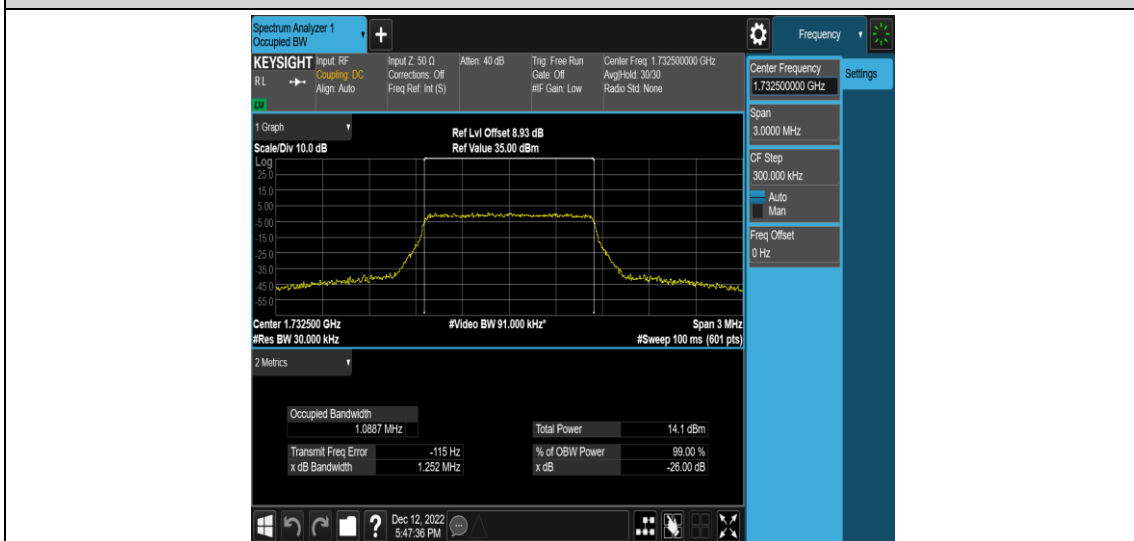

Band4	20MHz	16QAM	20050	100RB#0	17.906	18.95	PASS
Band4	20MHz	16QAM	20175	100RB#0	17.934	18.97	PASS
Band4	20MHz	16QAM	20300	100RB#0	17.914	18.96	PASS

Test Graphs

Band4-1.4MHz-16QAM-19957-6RB#0

Band4-1.4MHz-16QAM-20175-6RB#0