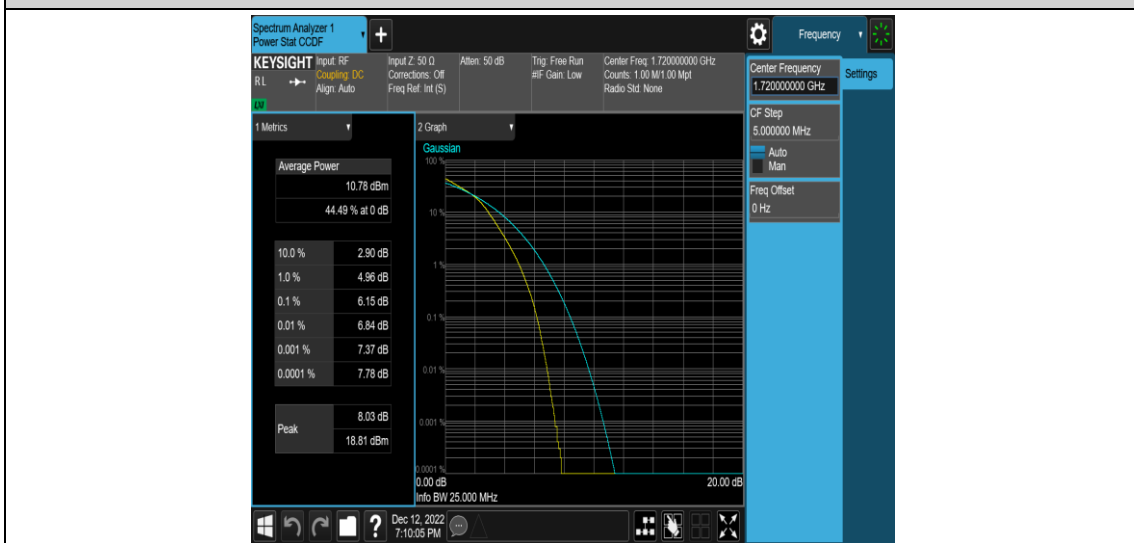

Band4-20MHz-16QAM-20050-100RB#0