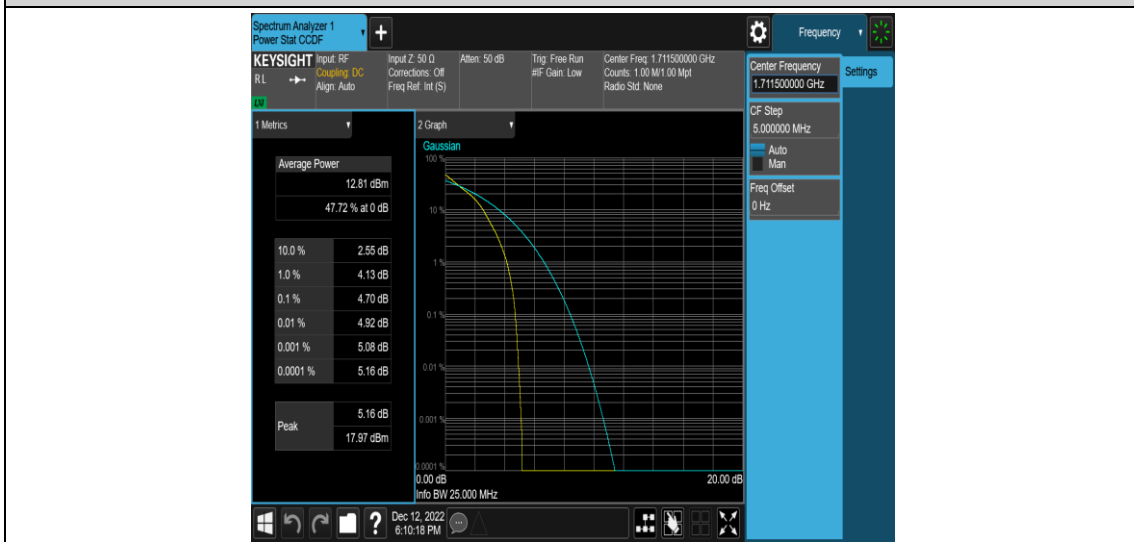

Band4-3MHz-QPSK-19965-1RB#0

Band4-3MHz-QPSK-19965-15RB#0