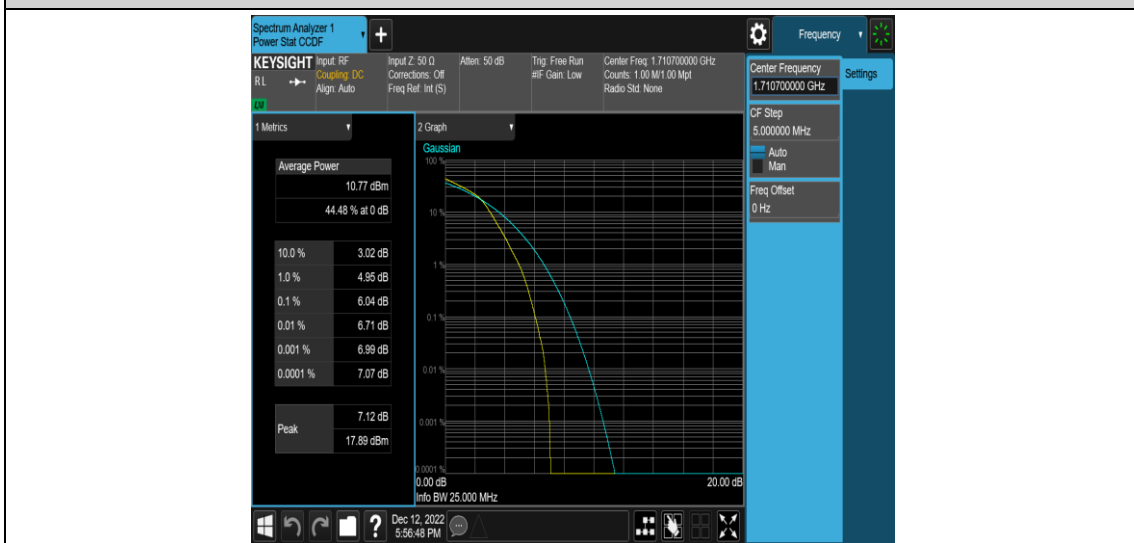

Test Graphs

Band4-1.4MHz-QPSK-20175-6RB#0

Band4-1.4MHz-QPSK-20393-1RB#0

Band4-1.4MHz-QPSK-20393-6RB#0

Band4-1.4MHz-16QAM-19957-1RB#0

Band4-1.4MHz-16QAM-19957-6RB#0

Band4-1.4MHz-16QAM-20175-1RB#0

Band4-1.4MHz-16QAM-20175-6RB#0