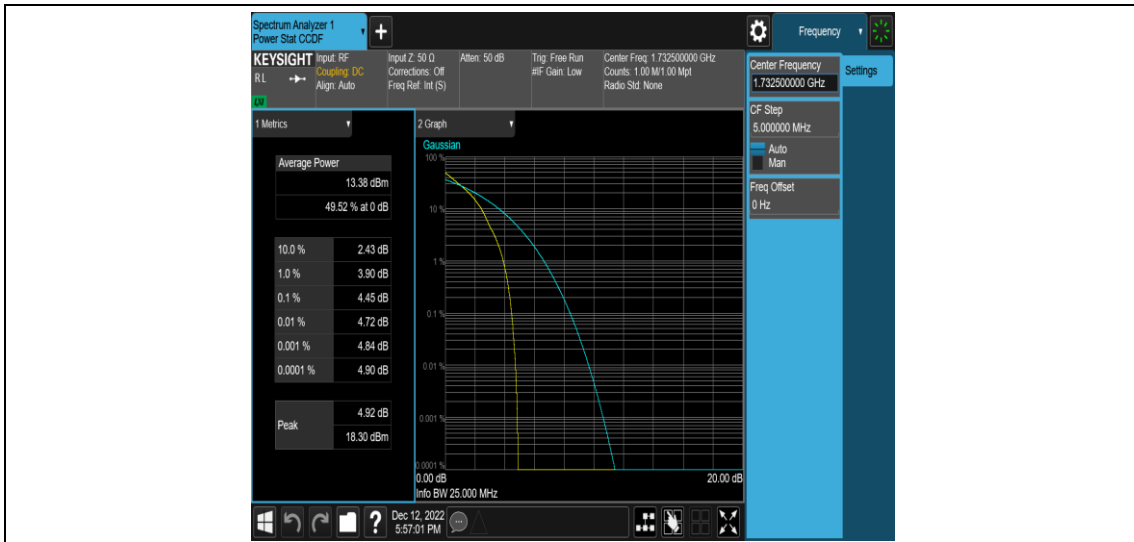

Band4-1.4MHz-QPSK-20175-6RB#0