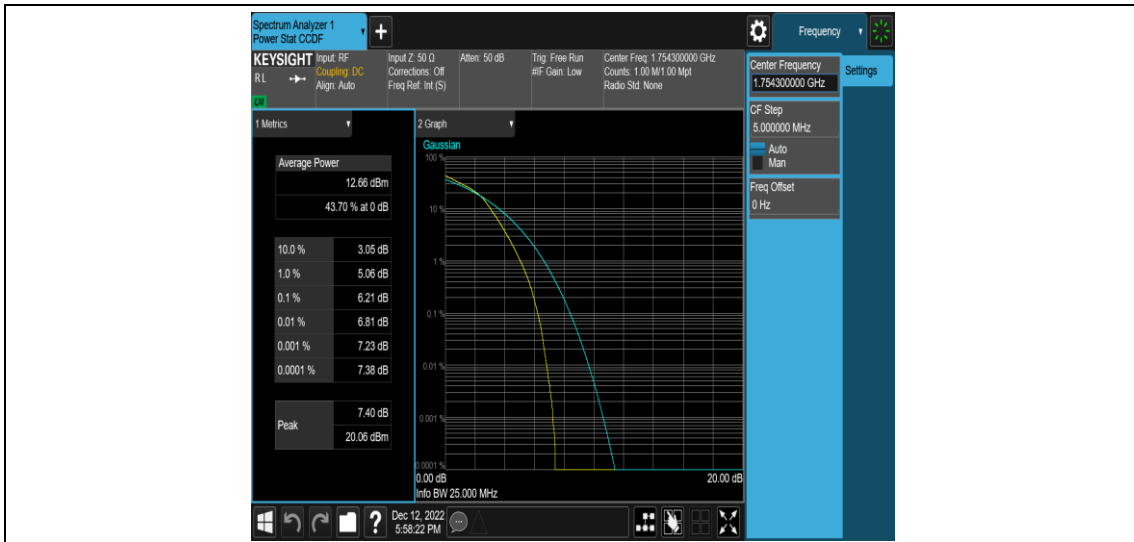

Band4-1.4MHz-16QAM-20393-6RB#0

Band4-3MHz-QPSK-19965-1RB#0