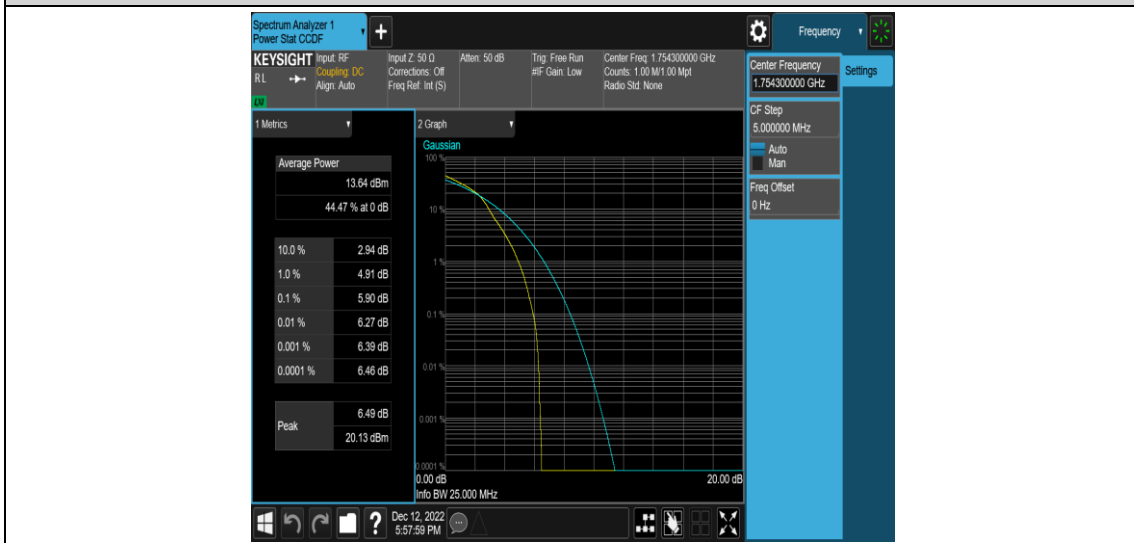

Band4-1.4MHz-16QAM-20393-1RB#0

Band4-1.4MHz-16QAM-20393-6RB#0