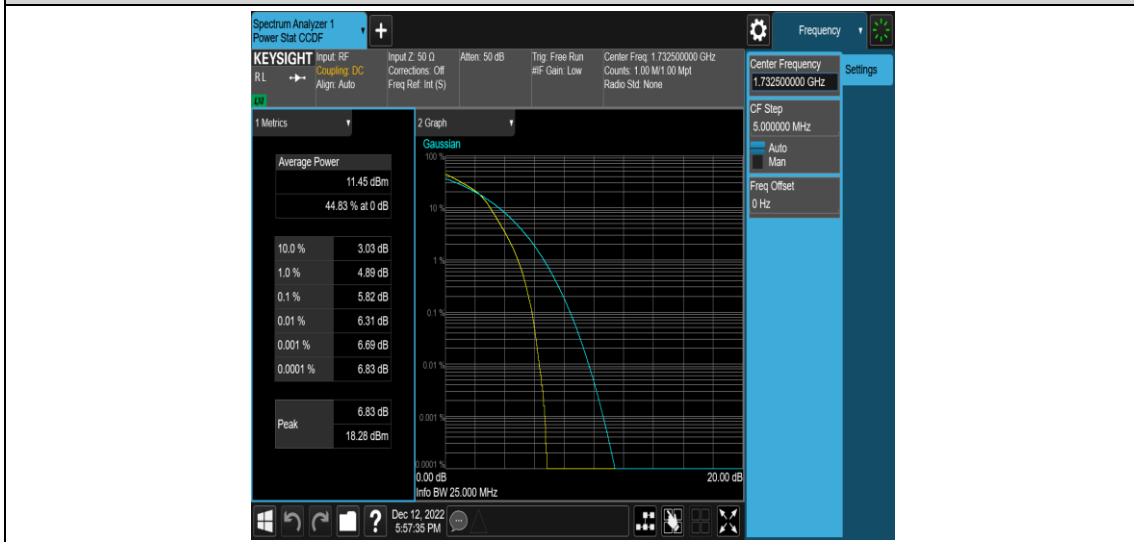

Test Graphs

Band4-1.4MHz-QPSK-20175-6RB#0

Band4-1.4MHz-QPSK-20393-1RB#0

Band4-1.4MHz-QPSK-20393-6RB#0

Band4-1.4MHz-16QAM-19957-1RB#0

Band4-1.4MHz-16QAM-19957-6RB#0

Band4-1.4MHz-16QAM-20175-1RB#0

Band4-1.4MHz-16QAM-20175-6RB#0