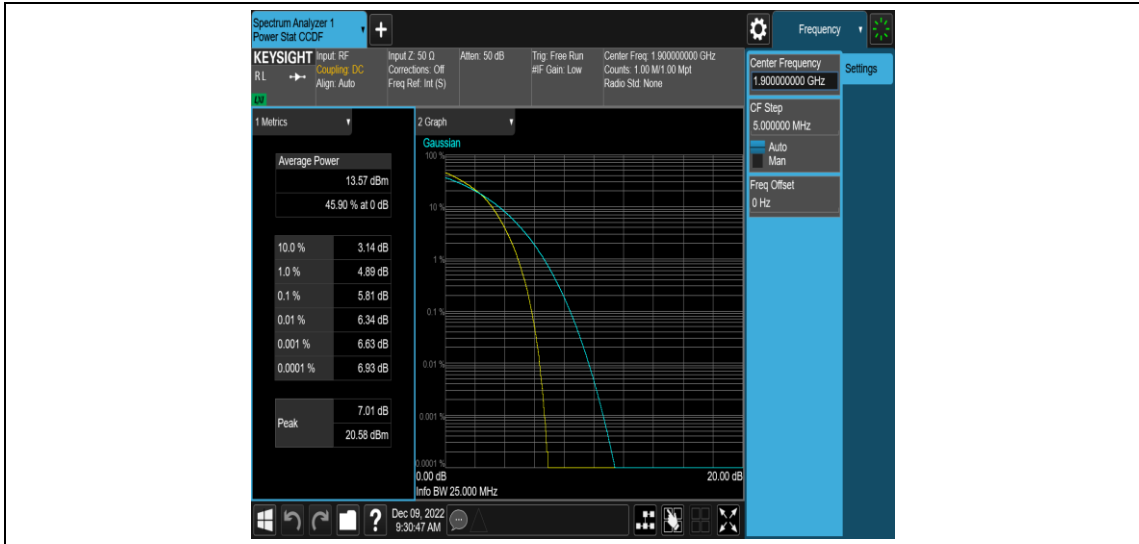

Band2-20MHz-16QAM-18700-100RB#0

Band2-20MHz-16QAM-18900-1RB#0

Band2-20MHz-16QAM-18900-100RB#0

Band2-20MHz-16QAM-19100-1RB#0

Band2-20MHz-16QAM-19100-100RB#0

Appendix C: 26dB Bandwidth and Occupied Bandwidth

Test Result

Band	Bandwidth	Modulation	Channel	RB Configuration	Occupied Bandwidth (MHz)	26dB Bandwidth (MHz)	Verdict
Band2	1.4MHz	QPSK	18607	6RB#0	1.0939	1.282	PASS
Band2	1.4MHz	QPSK	18900	6RB#0	1.0950	1.260	PASS
Band2	1.4MHz	QPSK	19193	6RB#0	1.0900	1.267	PASS
Band2	1.4MHz	16QAM	18607	6RB#0	1.0895	1.279	PASS
Band2	1.4MHz	16QAM	18900	6RB#0	1.0893	1.263	PASS
Band2	1.4MHz	16QAM	19193	6RB#0	1.0896	1.222	PASS
Band2	3MHz	QPSK	18615	15RB#0	2.6924	2.865	PASS
Band2	3MHz	QPSK	18900	15RB#0	2.6883	2.857	PASS
Band2	3MHz	QPSK	19185	15RB#0	2.6871	2.852	PASS
Band2	3MHz	16QAM	18615	15RB#0	2.6857	2.873	PASS
Band2	3MHz	16QAM	18900	15RB#0	2.6930	2.856	PASS
Band2	3MHz	16QAM	19185	15RB#0	2.6878	2.861	PASS
Band2	5MHz	QPSK	18625	25RB#0	4.5095	4.922	PASS
Band2	5MHz	QPSK	18900	25RB#0	4.4961	4.827	PASS
Band2	5MHz	QPSK	19175	25RB#0	4.5046	4.812	PASS
Band2	5MHz	16QAM	18625	25RB#0	4.5082	4.863	PASS
Band2	5MHz	16QAM	18900	25RB#0	4.5069	4.832	PASS
Band2	5MHz	16QAM	19175	25RB#0	4.5063	4.813	PASS
Band2	10MHz	QPSK	18650	50RB#0	9.0075	9.628	PASS
Band2	10MHz	QPSK	18900	50RB#0	9.0012	9.522	PASS
Band2	10MHz	QPSK	19150	50RB#0	8.9882	9.536	PASS
Band2	10MHz	16QAM	18650	50RB#0	8.9801	9.540	PASS
Band2	10MHz	16QAM	18900	50RB#0	8.9802	9.517	PASS
Band2	10MHz	16QAM	19150	50RB#0	8.9818	9.526	PASS
Band2	15MHz	QPSK	18675	75RB#0	13.514	17.98	PASS
Band2	15MHz	QPSK	18900	75RB#0	13.473	14.27	PASS
Band2	15MHz	QPSK	19125	75RB#0	13.488	14.26	PASS
Band2	15MHz	16QAM	18675	75RB#0	13.486	14.31	PASS
Band2	15MHz	16QAM	18900	75RB#0	13.468	14.26	PASS
Band2	15MHz	16QAM	19125	75RB#0	13.483	14.28	PASS
Band2	20MHz	QPSK	18700	100RB#0	17.966	19.03	PASS
Band2	20MHz	QPSK	18900	100RB#0	17.945	18.98	PASS
Band2	20MHz	QPSK	19100	100RB#0	17.975	19.01	PASS