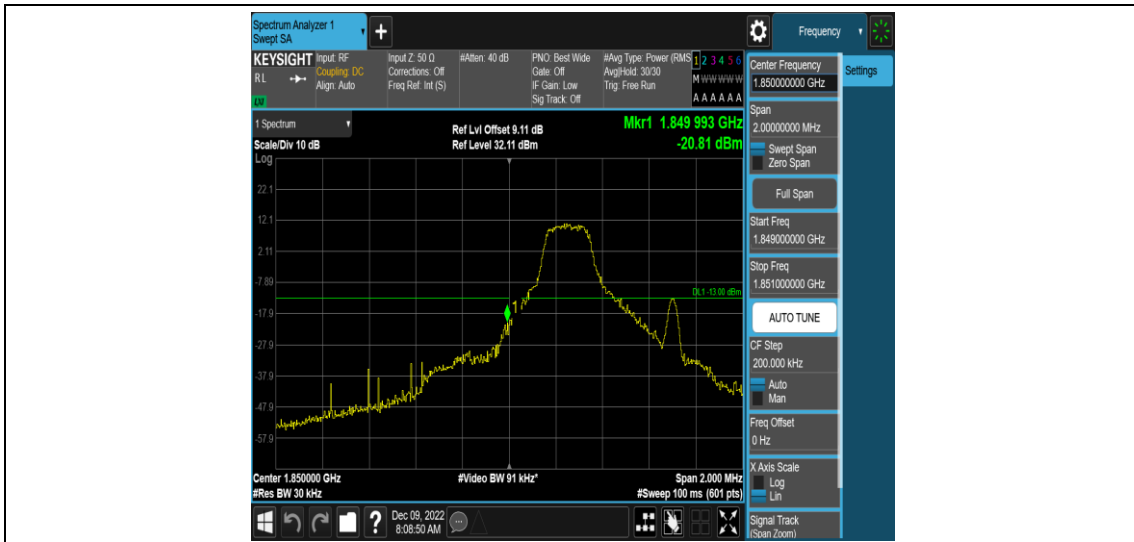

Band2-1.4MHz-QPSK-18607-1RB#5