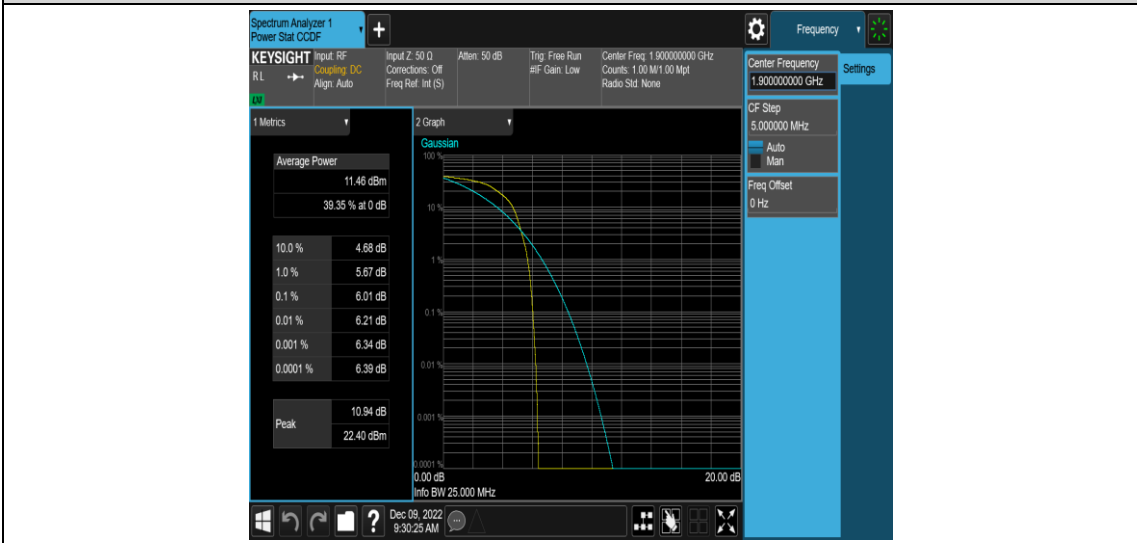

Band2-20MHz-16QAM-18700-100RB#0

Band2-20MHz-16QAM-18900-1RB#0

Band2-20MHz-16QAM-18900-100RB#0

Band2-20MHz-16QAM-19100-1RB#0

Band2-20MHz-16QAM-19100-100RB#0

Appendix C: 26dB Bandwidth and Occupied Bandwidth

Test Result

Band	Bandwidth	Modulation	Channel	RB Configuration	Occupied Bandwidth (MHz)	26dB Bandwidth (MHz)	Verdict
Band2	1.4MHz	QPSK	18607	6RB#0	1.0939	1.282	PASS
Band2	1.4MHz	QPSK	18900	6RB#0	1.0950	1.260	PASS
Band2	1.4MHz	QPSK	19193	6RB#0	1.0900	1.267	PASS
Band2	1.4MHz	16QAM	18607	6RB#0	1.0895	1.279	PASS
Band2	1.4MHz	16QAM	18900	6RB#0	1.0893	1.263	PASS
Band2	1.4MHz	16QAM	19193	6RB#0	1.0896	1.222	PASS
Band2	3MHz	QPSK	18615	15RB#0	2.6924	2.865	PASS
Band2	3MHz	QPSK	18900	15RB#0	2.6883	2.857	PASS
Band2	3MHz	QPSK	19185	15RB#0	2.6871	2.852	PASS
Band2	3MHz	16QAM	18615	15RB#0	2.6857	2.873	PASS
Band2	3MHz	16QAM	18900	15RB#0	2.6930	2.856	PASS
Band2	3MHz	16QAM	19185	15RB#0	2.6878	2.861	PASS
Band2	5MHz	QPSK	18625	25RB#0	4.5095	4.922	PASS
Band2	5MHz	QPSK	18900	25RB#0	4.4961	4.827	PASS
Band2	5MHz	QPSK	19175	25RB#0	4.5046	4.812	PASS
Band2	5MHz	16QAM	18625	25RB#0	4.5082	4.863	PASS
Band2	5MHz	16QAM	18900	25RB#0	4.5069	4.832	PASS
Band2	5MHz	16QAM	19175	25RB#0	4.5063	4.813	PASS
Band2	10MHz	QPSK	18650	50RB#0	9.0075	9.628	PASS
Band2	10MHz	QPSK	18900	50RB#0	9.0012	9.522	PASS
Band2	10MHz	QPSK	19150	50RB#0	8.9882	9.536	PASS
Band2	10MHz	16QAM	18650	50RB#0	8.9801	9.540	PASS
Band2	10MHz	16QAM	18900	50RB#0	8.9802	9.517	PASS
Band2	10MHz	16QAM	19150	50RB#0	8.9818	9.526	PASS
Band2	15MHz	QPSK	18675	75RB#0	13.514	17.98	PASS
Band2	15MHz	QPSK	18900	75RB#0	13.473	14.27	PASS
Band2	15MHz	QPSK	19125	75RB#0	13.488	14.26	PASS
Band2	15MHz	16QAM	18675	75RB#0	13.486	14.31	PASS
Band2	15MHz	16QAM	18900	75RB#0	13.468	14.26	PASS
Band2	15MHz	16QAM	19125	75RB#0	13.483	14.28	PASS
Band2	20MHz	QPSK	18700	100RB#0	17.966	19.03	PASS
Band2	20MHz	QPSK	18900	100RB#0	17.945	18.98	PASS
Band2	20MHz	QPSK	19100	100RB#0	17.975	19.01	PASS