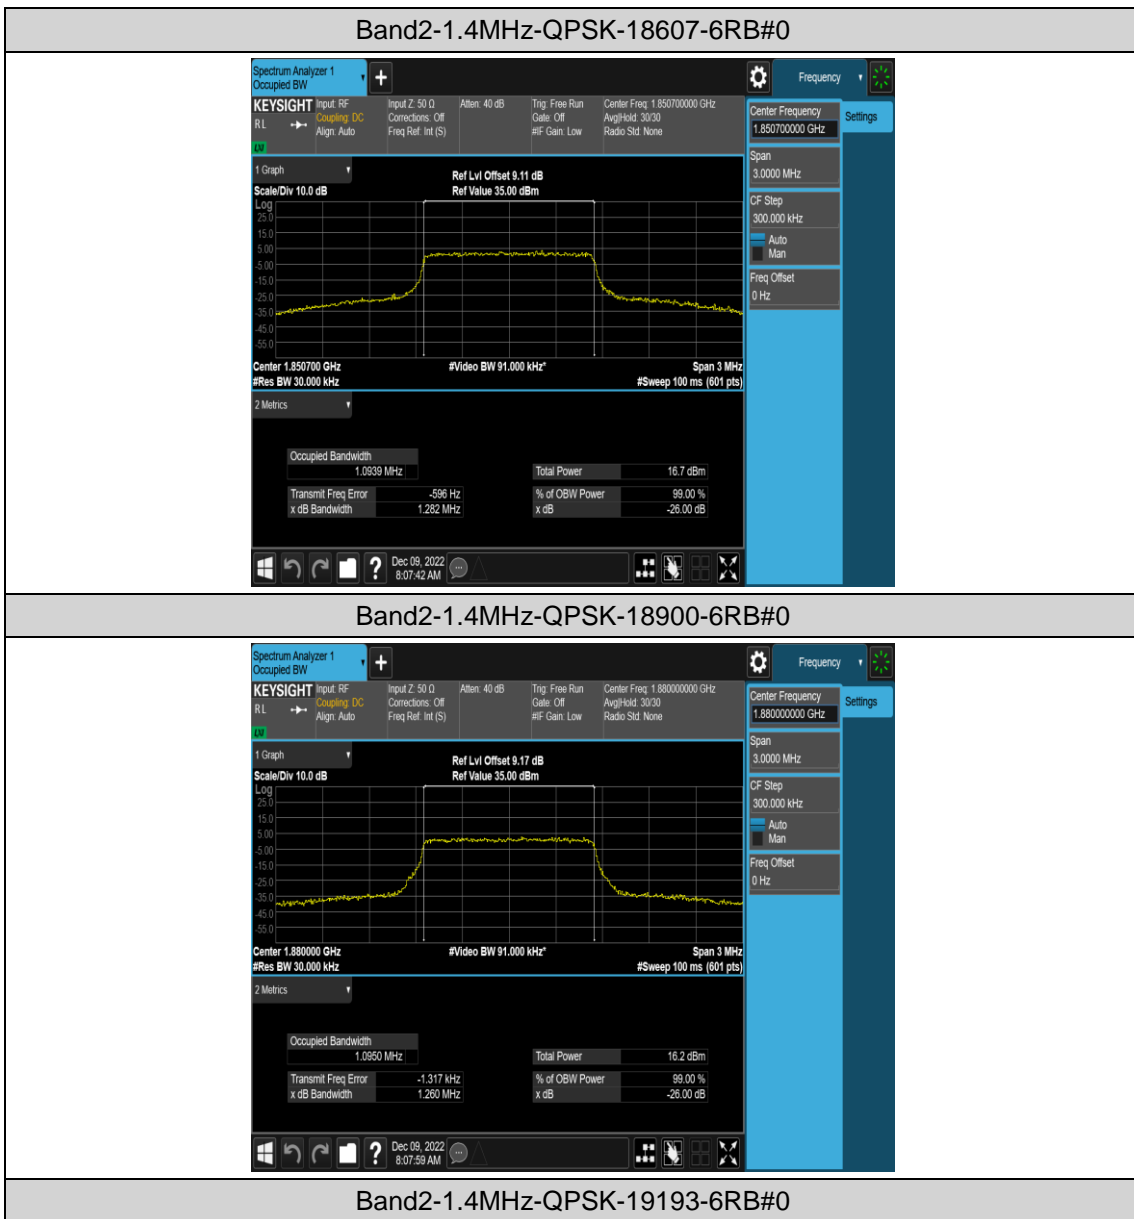

Test Graphs