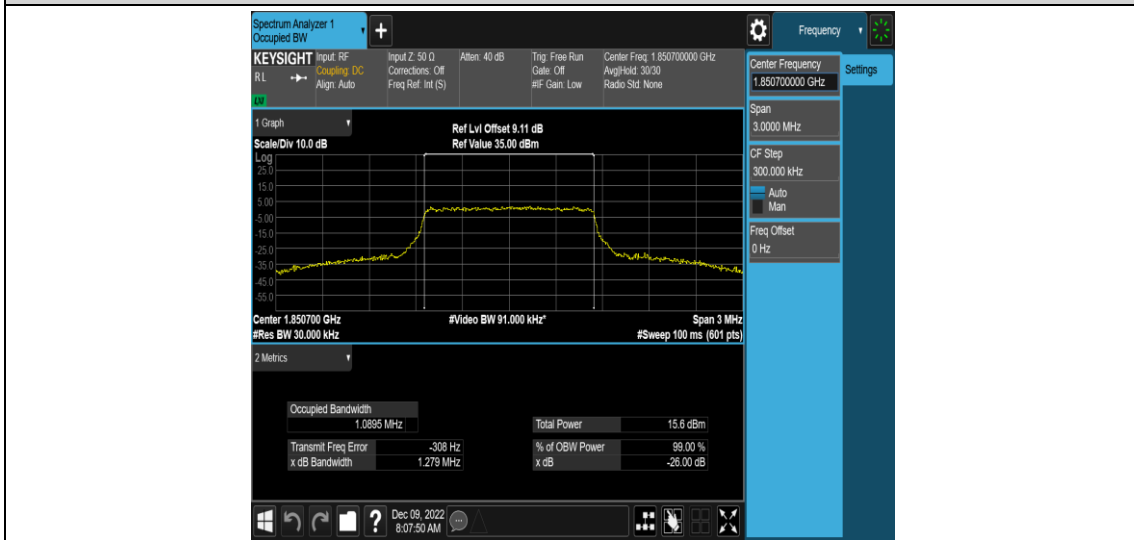

Test Result

Band	Bandwidth	Modulation	Channel	RB Configuration	Occupied Bandwidth (MHz)	26dB Bandwidth (MHz)	Verdict
Band2	1.4MHz	QPSK	18607	6RB#0	1.0939	1.282	PASS
Band2	1.4MHz	QPSK	18900	6RB#0	1.0950	1.260	PASS
Band2	1.4MHz	QPSK	19193	6RB#0	1.0900	1.267	PASS
Band2	1.4MHz	16QAM	18607	6RB#0	1.0895	1.279	PASS
Band2	1.4MHz	16QAM	18900	6RB#0	1.0893	1.263	PASS
Band2	1.4MHz	16QAM	19193	6RB#0	1.0896	1.222	PASS
Band2	3MHz	QPSK	18615	15RB#0	2.6924	2.865	PASS
Band2	3MHz	QPSK	18900	15RB#0	2.6883	2.857	PASS
Band2	3MHz	QPSK	19185	15RB#0	2.6871	2.852	PASS
Band2	3MHz	16QAM	18615	15RB#0	2.6857	2.873	PASS
Band2	3MHz	16QAM	18900	15RB#0	2.6930	2.856	PASS
Band2	3MHz	16QAM	19185	15RB#0	2.6878	2.861	PASS
Band2	5MHz	QPSK	18625	25RB#0	4.5095	4.922	PASS
Band2	5MHz	QPSK	18900	25RB#0	4.4961	4.827	PASS
Band2	5MHz	QPSK	19175	25RB#0	4.5046	4.812	PASS
Band2	5MHz	16QAM	18625	25RB#0	4.5082	4.863	PASS
Band2	5MHz	16QAM	18900	25RB#0	4.5069	4.832	PASS
Band2	5MHz	16QAM	19175	25RB#0	4.5063	4.813	PASS
Band2	10MHz	QPSK	18650	50RB#0	9.0075	9.628	PASS
Band2	10MHz	QPSK	18900	50RB#0	9.0012	9.522	PASS
Band2	10MHz	QPSK	19150	50RB#0	8.9882	9.536	PASS
Band2	10MHz	16QAM	18650	50RB#0	8.9801	9.540	PASS
Band2	10MHz	16QAM	18900	50RB#0	8.9802	9.517	PASS
Band2	10MHz	16QAM	19150	50RB#0	8.9818	9.526	PASS
Band2	15MHz	QPSK	18675	75RB#0	13.514	17.98	PASS
Band2	15MHz	QPSK	18900	75RB#0	13.473	14.27	PASS
Band2	15MHz	QPSK	19125	75RB#0	13.488	14.26	PASS
Band2	15MHz	16QAM	18675	75RB#0	13.486	14.31	PASS
Band2	15MHz	16QAM	18900	75RB#0	13.468	14.26	PASS
Band2	15MHz	16QAM	19125	75RB#0	13.483	14.28	PASS
Band2	20MHz	QPSK	18700	100RB#0	17.966	19.03	PASS
Band2	20MHz	QPSK	18900	100RB#0	17.945	18.98	PASS
Band2	20MHz	QPSK	19100	100RB#0	17.975	19.01	PASS

Band2	20MHz	16QAM	18700	100RB#0	17.959	18.99	PASS
Band2	20MHz	16QAM	18900	100RB#0	17.963	18.97	PASS
Band2	20MHz	16QAM	19100	100RB#0	17.979	18.99	PASS

Test Graphs

Band2-1.4MHz-16QAM-18607-6RB#0

Band2-1.4MHz-16QAM-18900-6RB#0