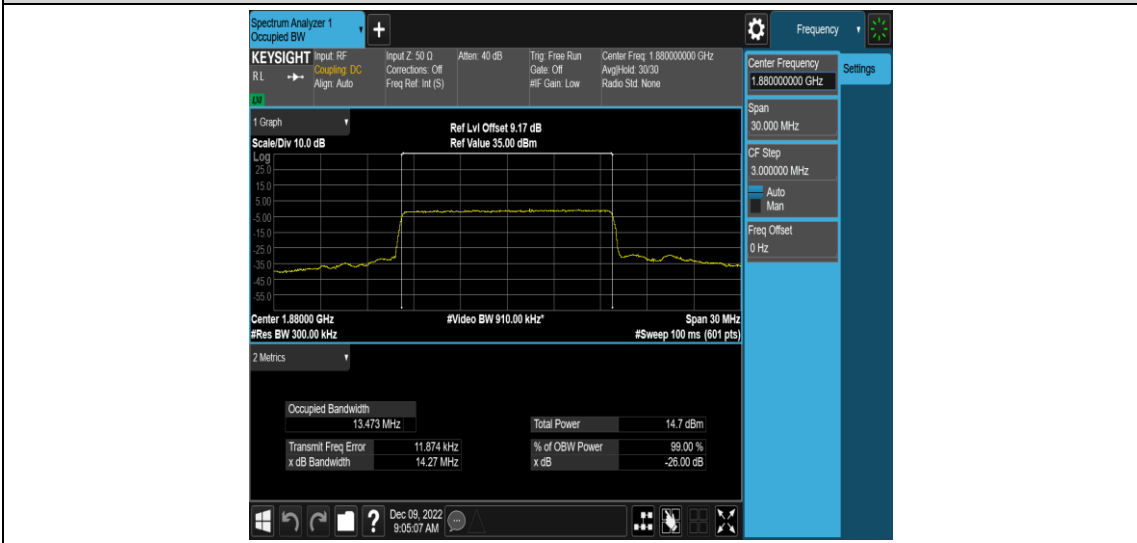

Band2-10MHz-QPSK-18900-50RB#0

Band2-10MHz-QPSK-19150-50RB#0

Band2-15MHz-QPSK-18675-75RB#0

Band2-15MHz-QPSK-18900-75RB#0

Band2-15MHz-QPSK-19125-75RB#0

Band2-15MHz-16QAM-18675-75RB#0

Band2-15MHz-16QAM-18900-75RB#0