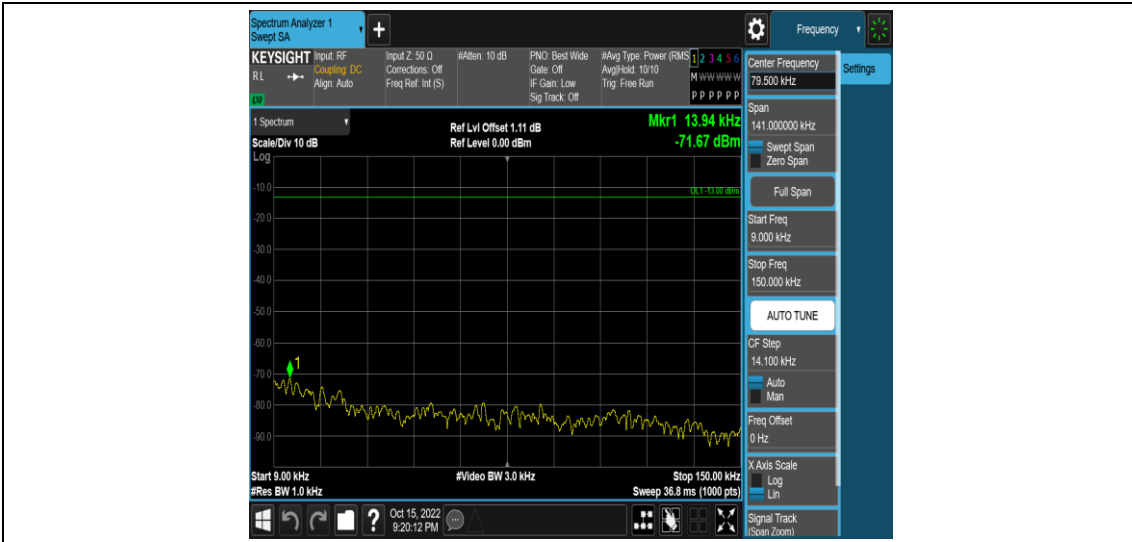

Band66-15MHz-16QAM-132322-1RB#0-Range3:30~1000MHz

Band66-15MHz-16QAM-132322-1RB#0-Range4:1000~10000MHz

Band66-15MHz-16QAM-132597-1RB#0-Range1:0.009~0.15MHz

Band66-15MHz-16QAM-132597-1RB#0-Range2:0.15~30MHz