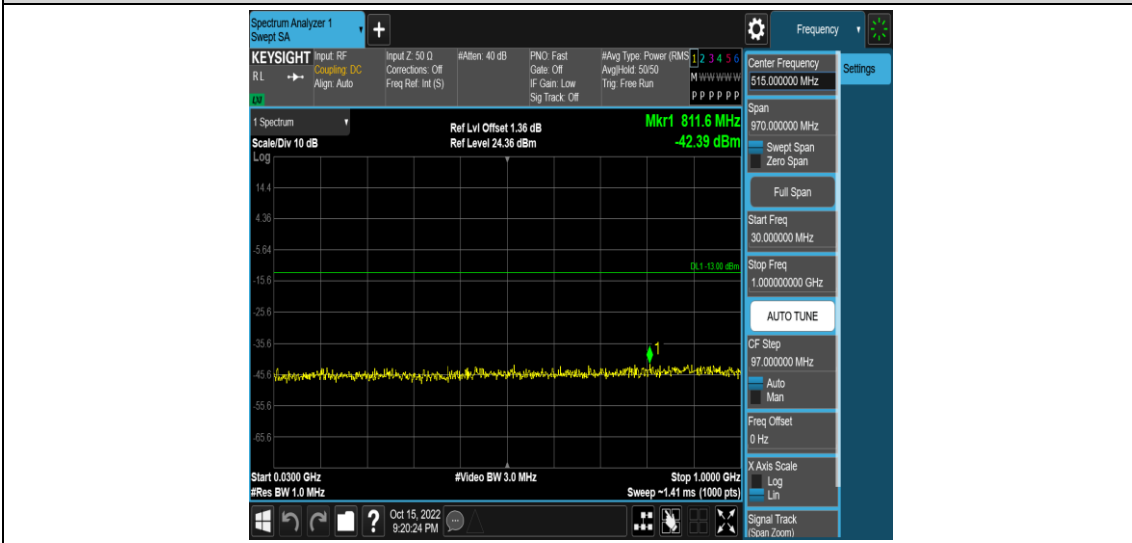

Band66-15MHz-16QAM-132597-1RB#0-Range3:30~1000MHz