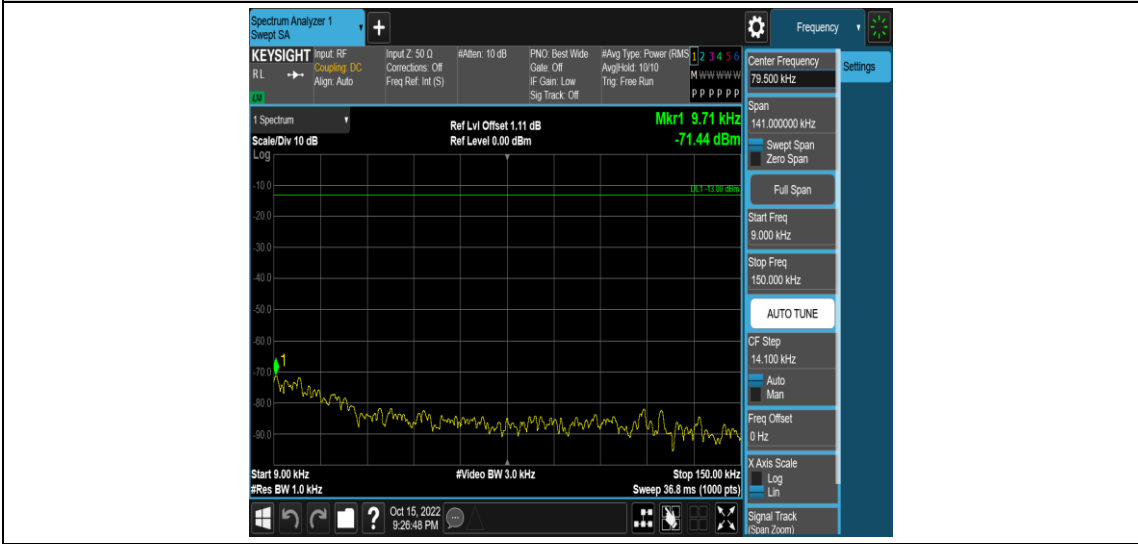

Band66-20MHz-QPSK-132072-1RB#0-Range1:0.009~0.15MHz