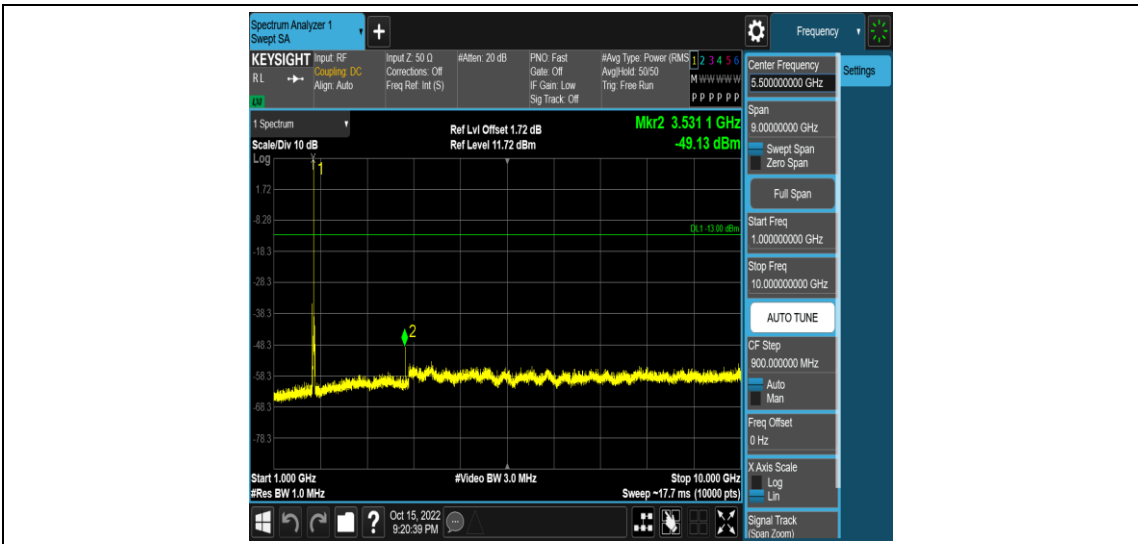

Band66-15MHz-16QAM-132597-1RB#0-Range4:1000~10000MHz