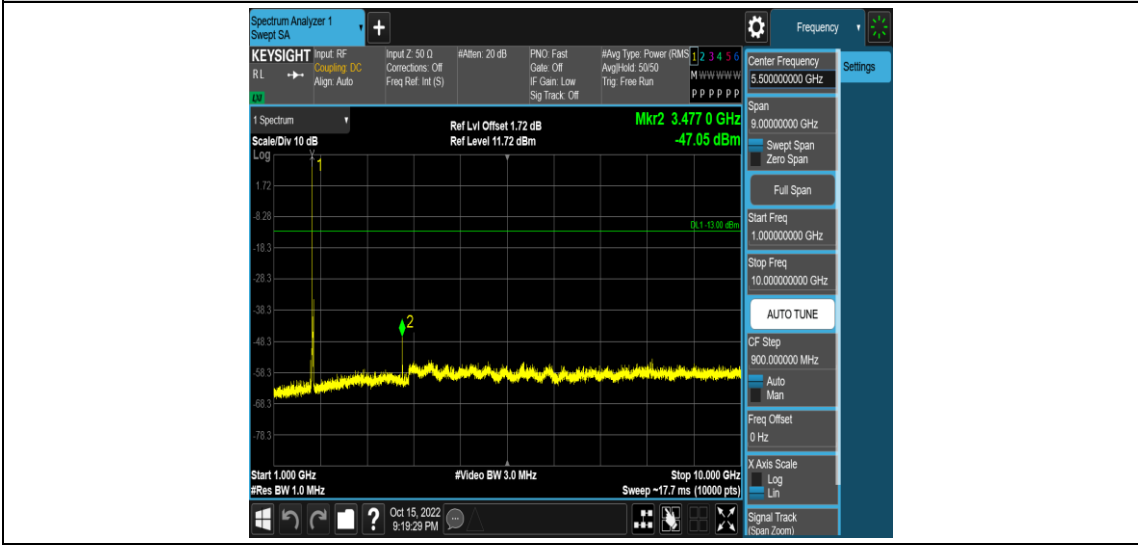

Band66-15MHz-16QAM-132322-1RB#0-Range3:30~1000MHz

Band66-15MHz-16QAM-132322-1RB#0-Range4:1000~10000MHz

Band66-15MHz-16QAM-132597-1RB#0-Range1:0.009~0.15MHz

Band66-15MHz-16QAM-132597-1RB#0-Range2:0.15~30MHz