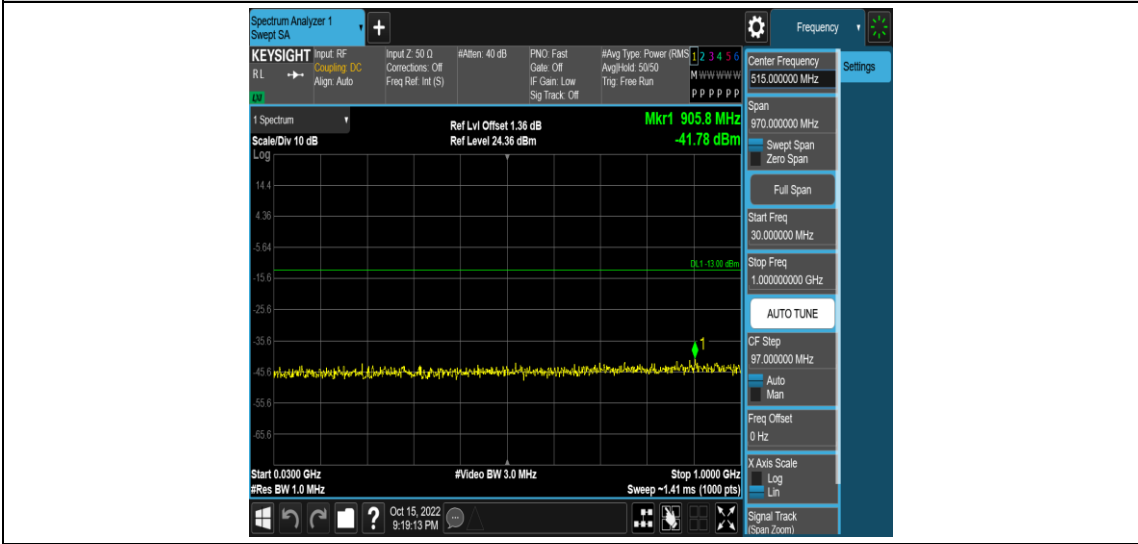

Band66-15MHz-16QAM-132322-1RB#0-Range3:30~1000MHz

Band66-15MHz-16QAM-132322-1RB#0-Range4:1000~10000MHz

Band66-15MHz-16QAM-132597-1RB#0-Range1:0.009~0.15MHz

Band66-15MHz-16QAM-132597-1RB#0-Range2:0.15~30MHz