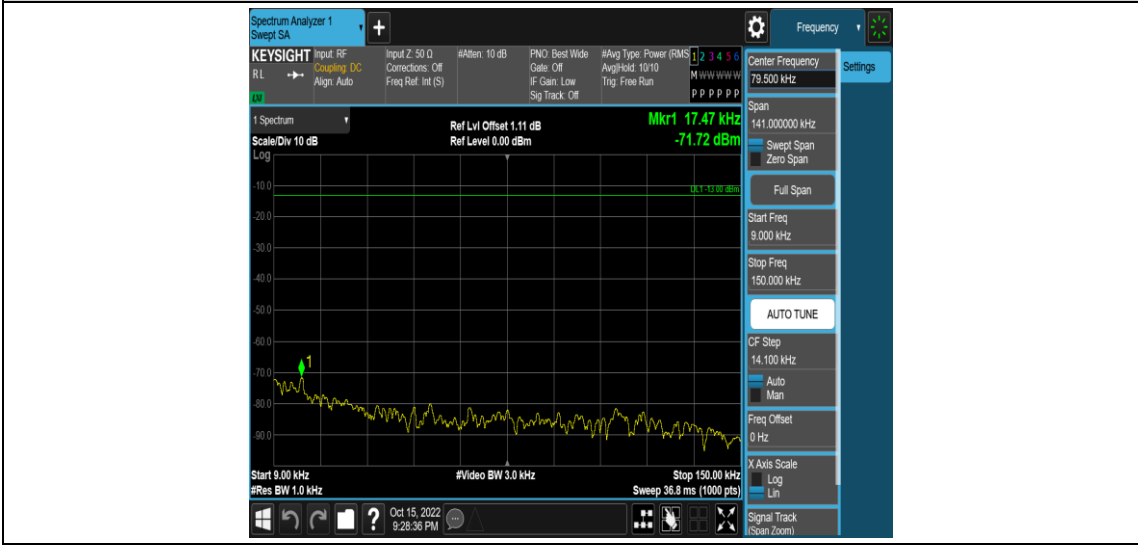

Band66-20MHz-16QAM-132322-1RB#0-Range1:0.009~0.15MHz