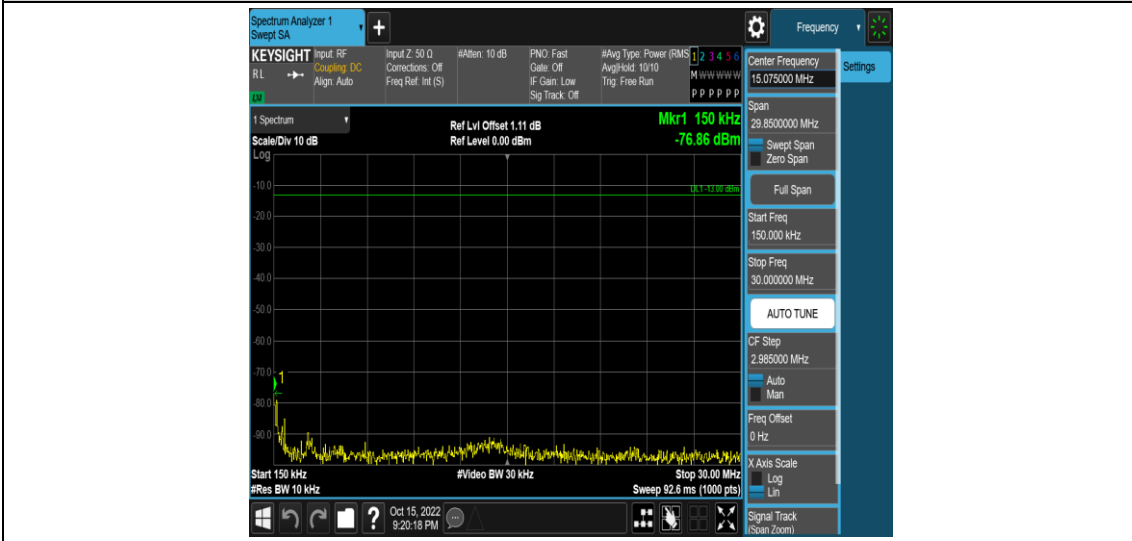

Band66-15MHz-16QAM-132322-1RB#0-Range3:30~1000MHz

Band66-15MHz-16QAM-132322-1RB#0-Range4:1000~10000MHz

Band66-15MHz-16QAM-132597-1RB#0-Range1:0.009~0.15MHz

Band66-15MHz-16QAM-132597-1RB#0-Range2:0.15~30MHz