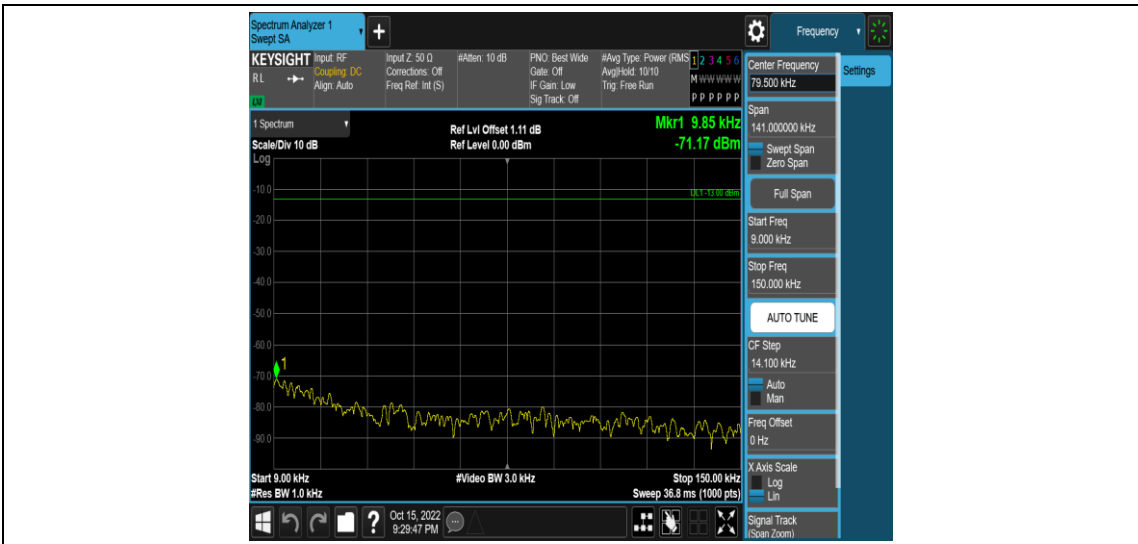

Band66-20MHz-16QAM-132572-1RB#0-Range1:0.009~0.15MHz