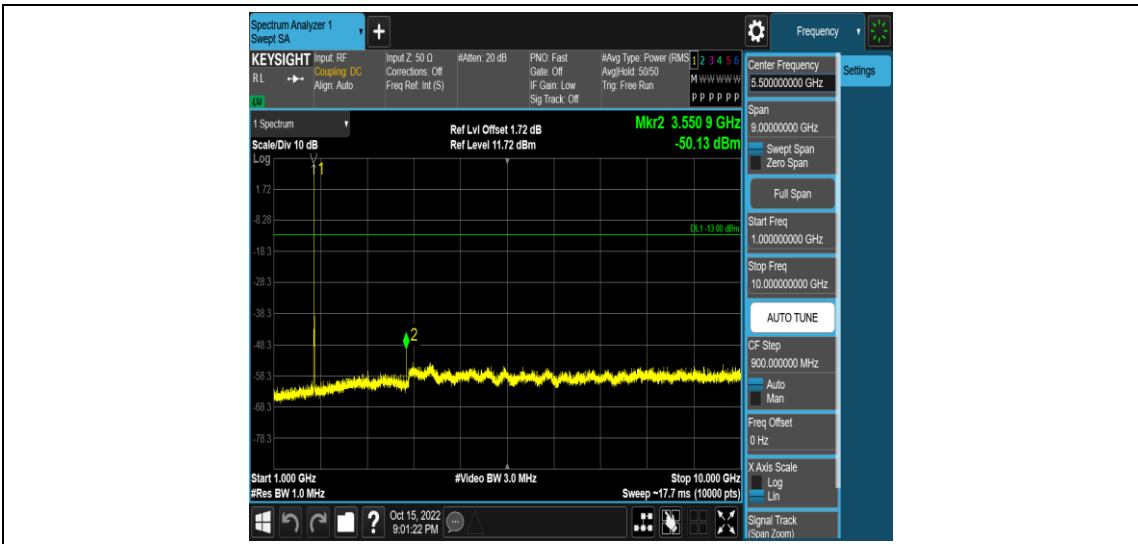

Band66-5MHz-16QAM-132647-1RB#0-Range4:1000~10000MHz

Band66-10MHz-QPSK-132022-1RB#0-Range1:0.009~0.15MHz