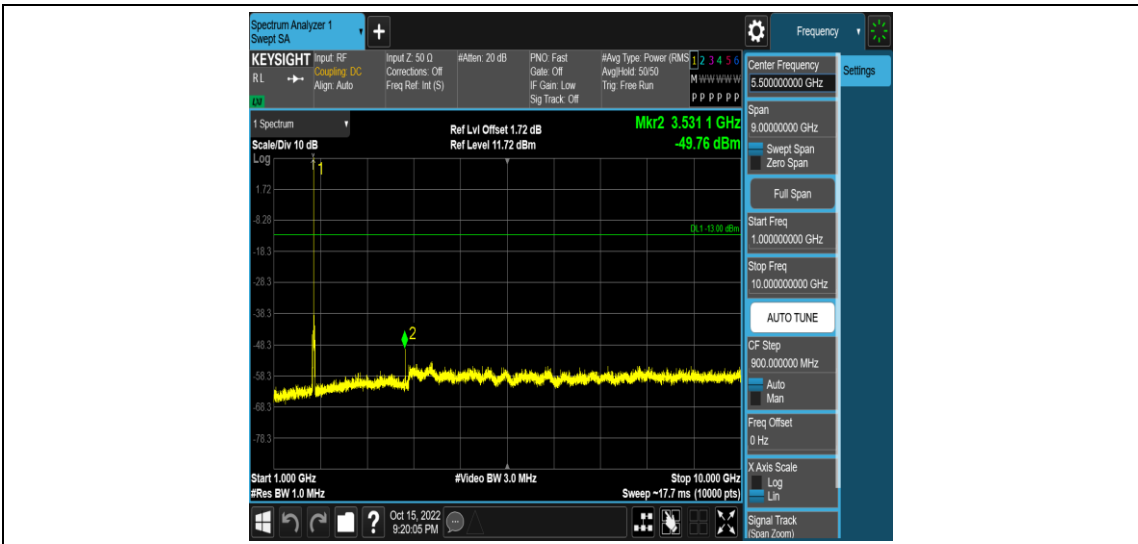

Band66-15MHz-QPSK-132597-1RB#0-Range4: 1000~10000MHz

Band66-15MHz-16QAM-132047-1RB#0-Range1:0.009~0.15MHz