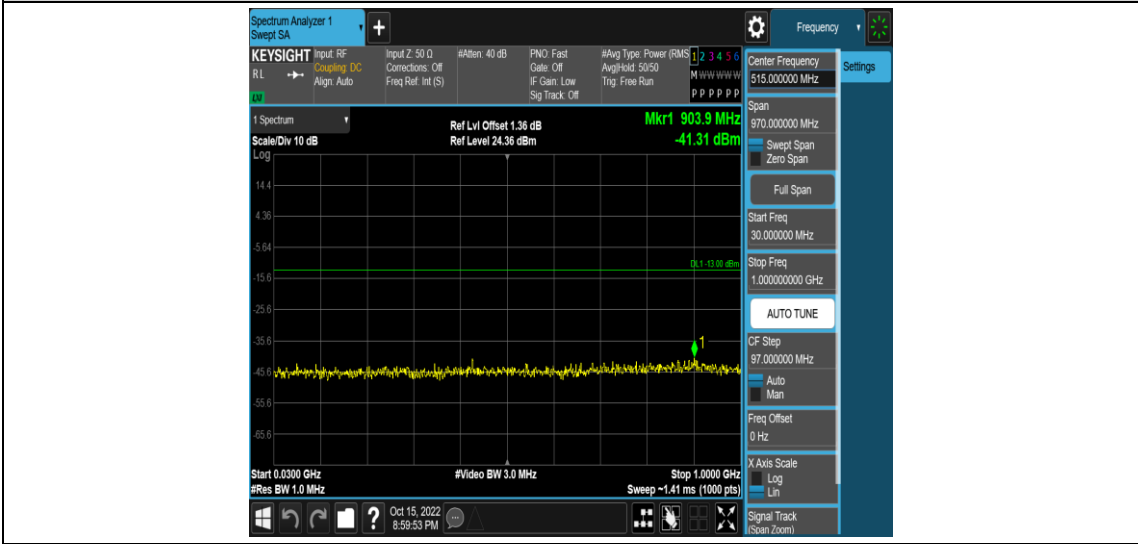

Band66-5MHz-16QAM-132322-1RB#0-Range3:30~1000MHz

Band66-5MHz-16QAM-132322-1RB#0-Range4:1000~10000MHz