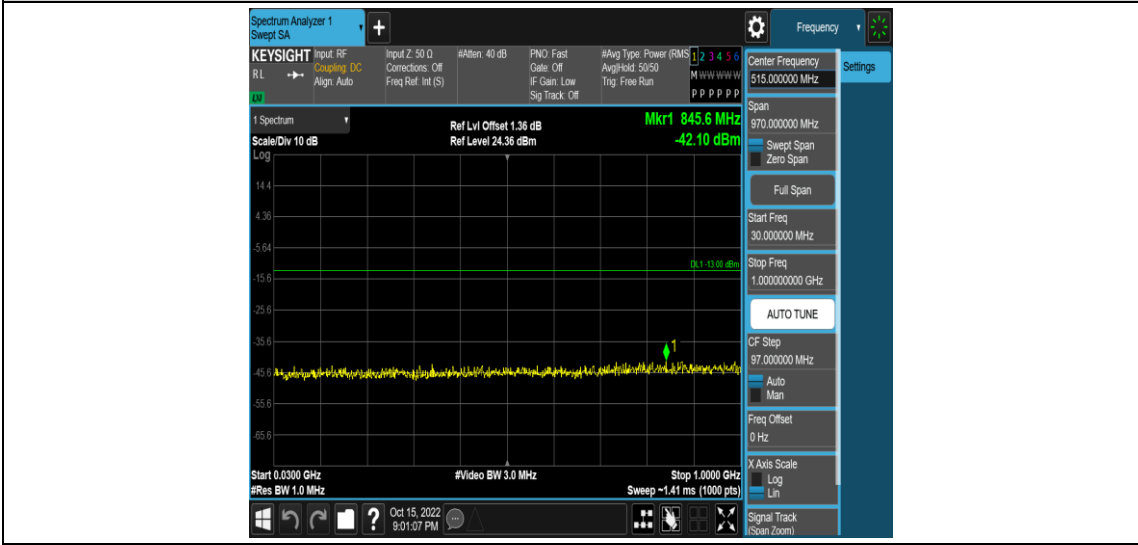

Band66-5MHz-16QAM-132647-1RB#0-Range3:30~1000MHz

Band66-5MHz-16QAM-132647-1RB#0-Range4:1000~10000MHz