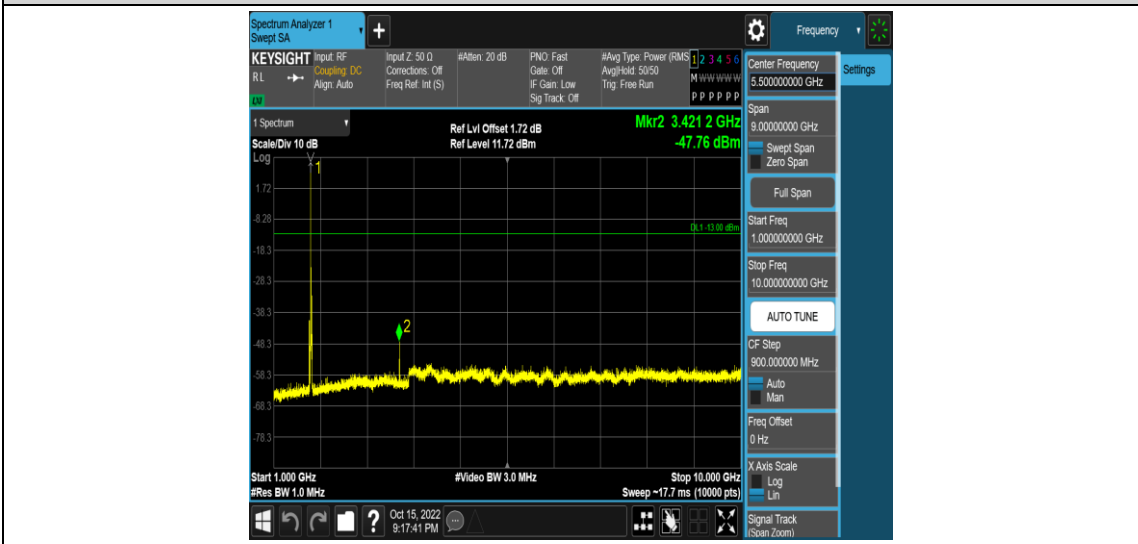

Band66-15MHz-QPSK-132047-1RB#0-Range1:0.009~0.15MHz

Band66-15MHz-QPSK-132047-1RB#0-Range2:0.15~30MHz

Band66-15MHz-QPSK-132047-1RB#0-Range3:30~1000MHz

Band66-15MHz-QPSK-132047-1RB#0-Range4: 1000~10000MHz

Band66-15MHz-QPSK-132322-1RB#0-Range1:0.009~0.15MHz