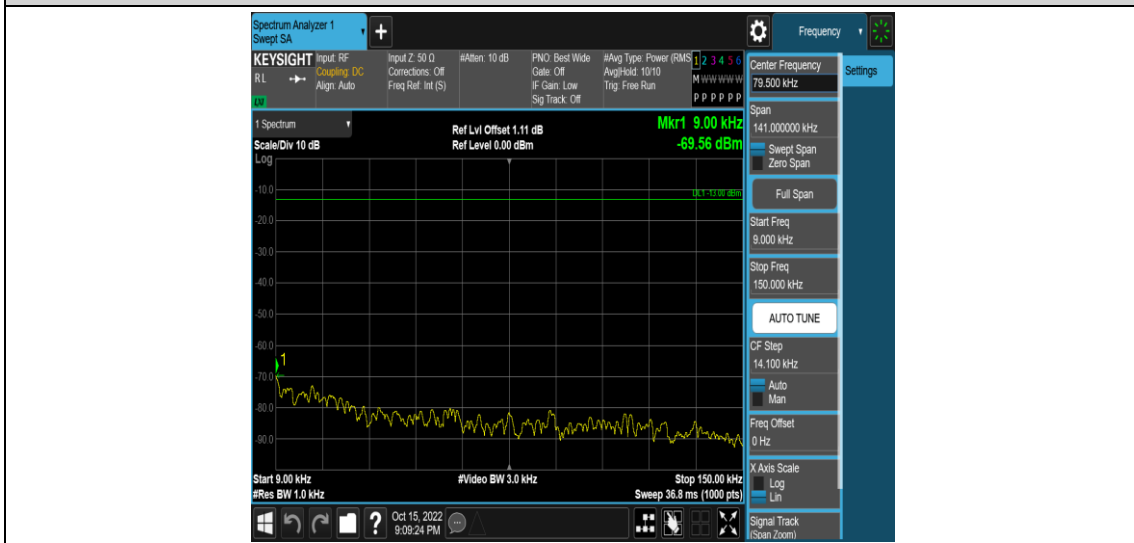

Band66-10MHz-16QAM-132322-1RB#0-Range1:0.009~0.15MHz

Band66-10MHz-16QAM-132322-1RB#0-Range2:0.15~30MHz