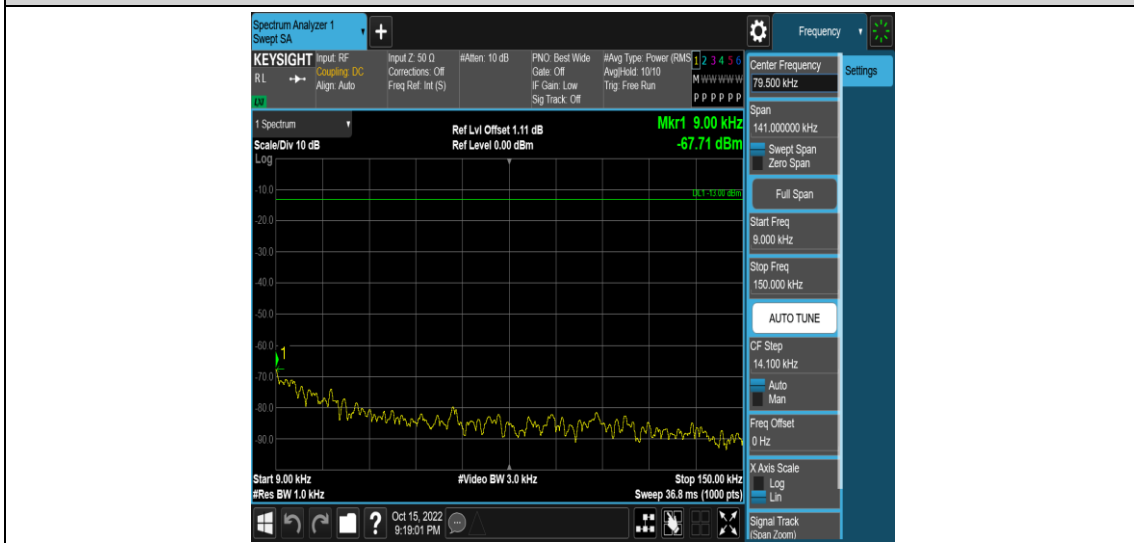

Band66-15MHz-16QAM-132322-1RB#0-Range1:0.009~0.15MHz

Band66-15MHz-16QAM-132322-1RB#0-Range2:0.15~30MHz