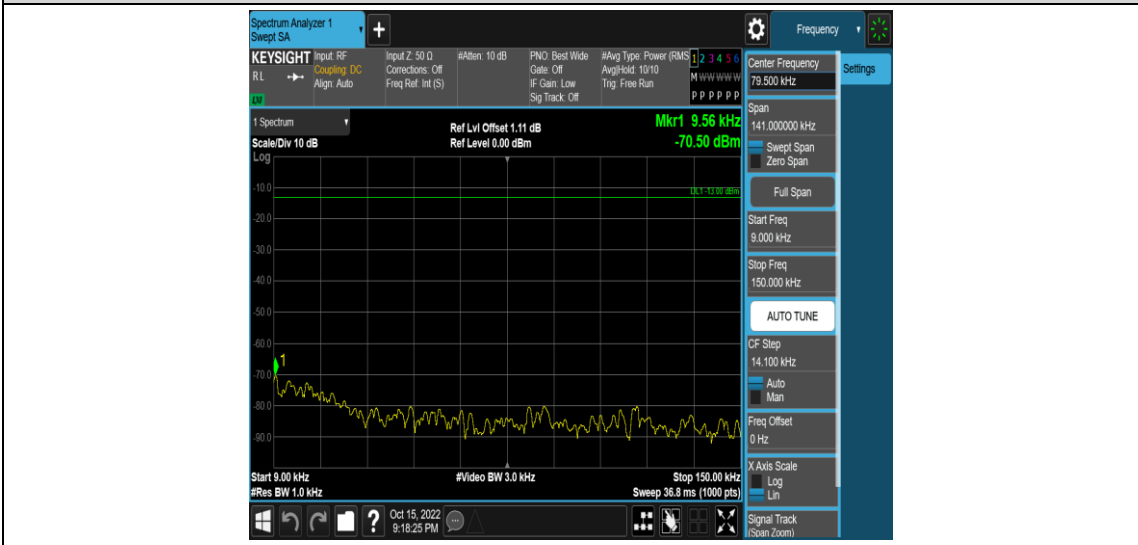

Band66-15MHz-QPSK-132047-1RB#0-Range1:0.009~0.15MHz

Band66-15MHz-QPSK-132047-1RB#0-Range2:0.15~30MHz

Band66-15MHz-QPSK-132047-1RB#0-Range3:30~1000MHz

Band66-15MHz-QPSK-132047-1RB#0-Range4: 1000~10000MHz

Band66-15MHz-QPSK-132322-1RB#0-Range1:0.009~0.15MHz