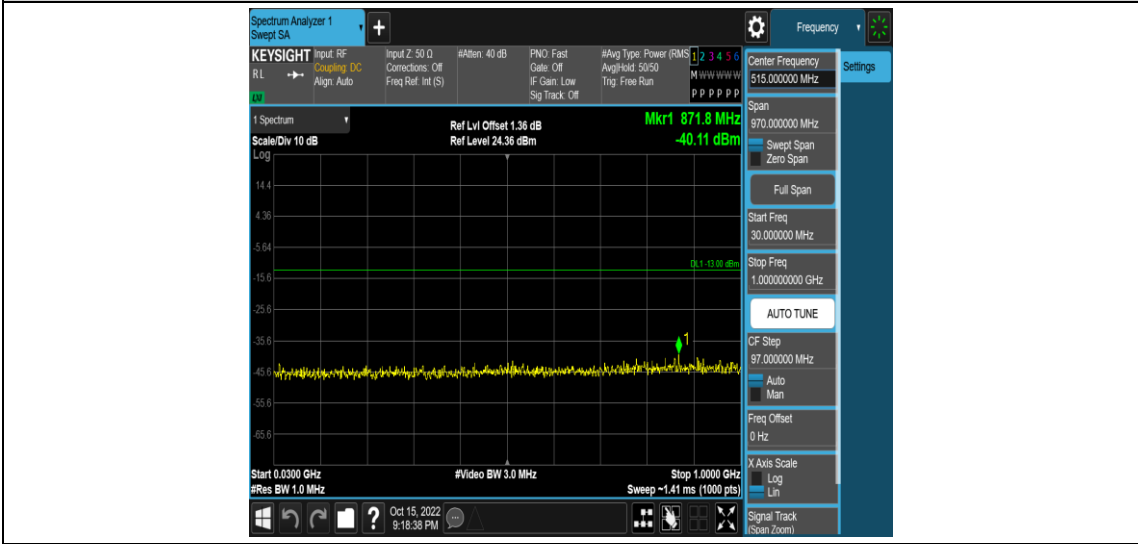

Band66-15MHz-QPSK-132322-1RB#0-Range3:30~1000MHz

Band66-15MHz-QPSK-132322-1RB#0-Range4:1000~10000MHz