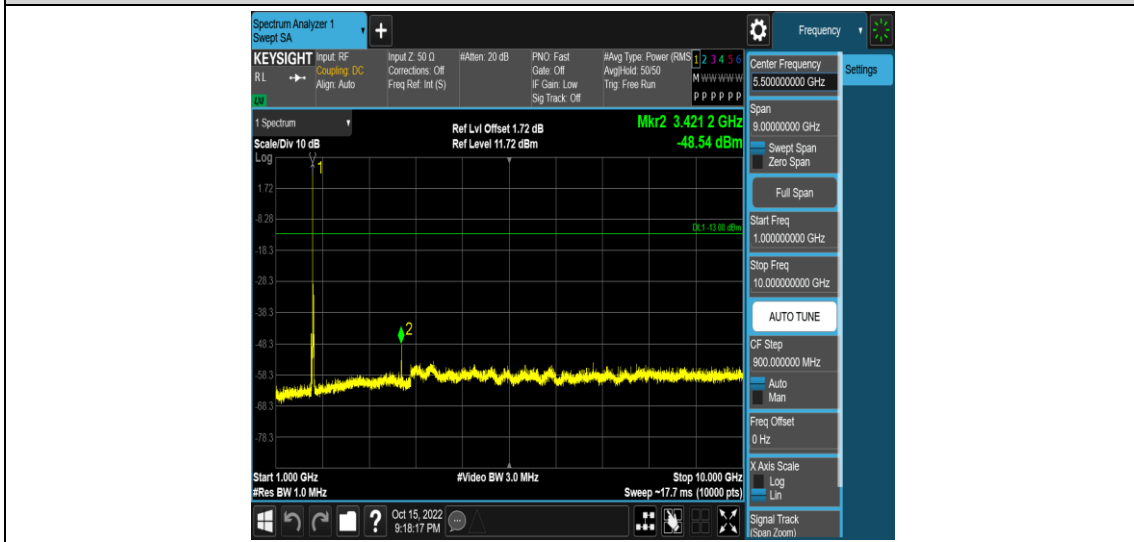

Band66-15MHz-16QAM-132047-1RB#0-Range4:1000~10000MHz

Band66-15MHz-16QAM-132322-1RB#0-Range1:0.009~0.15MHz