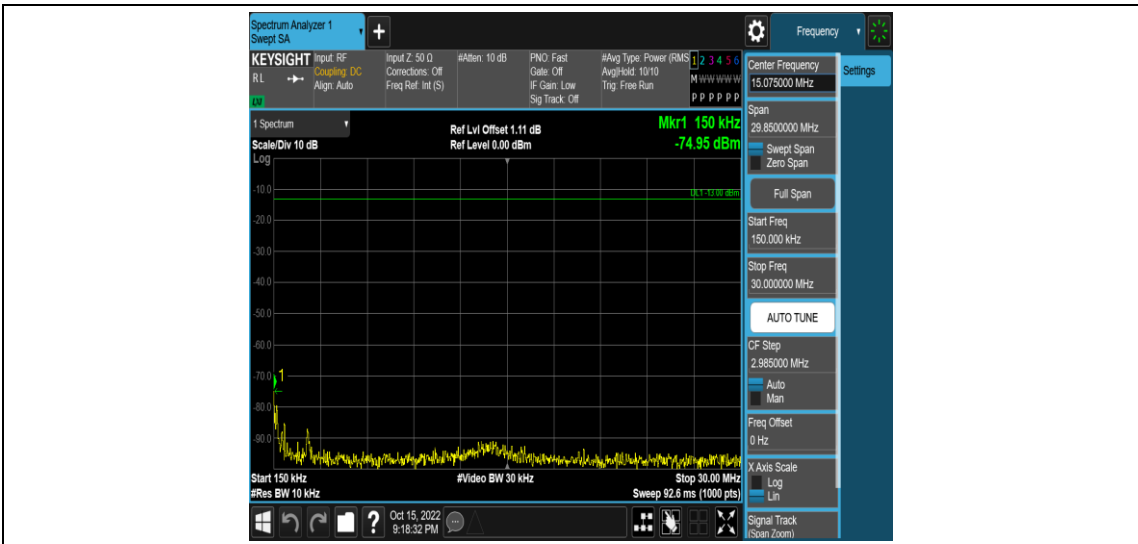

Band66-15MHz-QPSK-132322-1RB#0-Range2:0.15~30MHz

Band66-15MHz-QPSK-132322-1RB#0-Range3:30~1000MHz