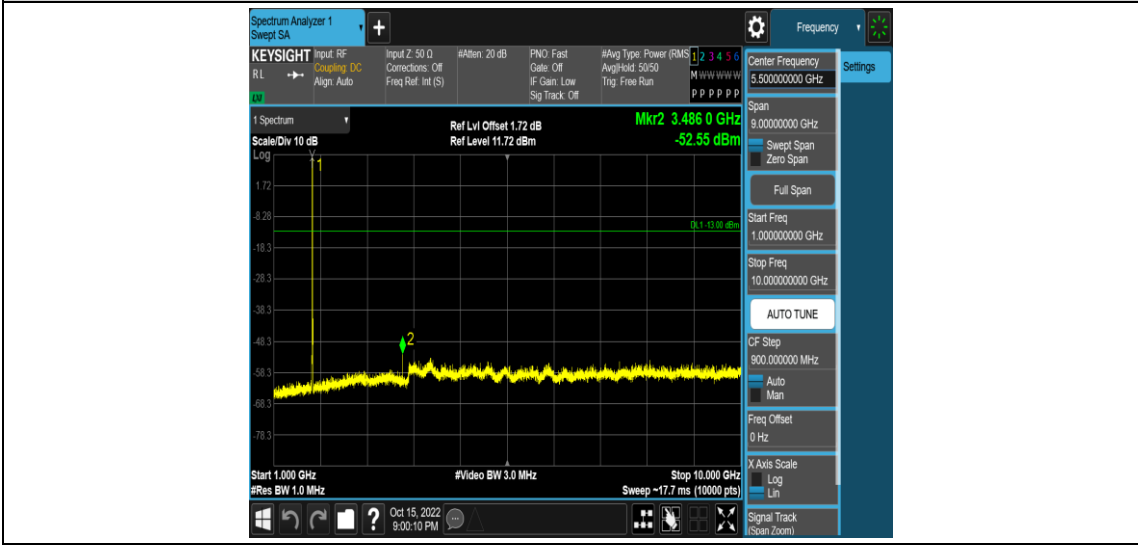

Band66-5MHz-16QAM-132322-1RB#0-Range1:0.009~0.15MHz

Band66-5MHz-16QAM-132322-1RB#0-Range2:0.15~30MHz

Band66-5MHz-16QAM-132322-1RB#0-Range3:30~1000MHz

Band66-5MHz-16QAM-132322-1RB#0-Range4:1000~10000MHz

Band66-5MHz-16QAM-132647-1RB#0-Range1:0.009~0.15MHz