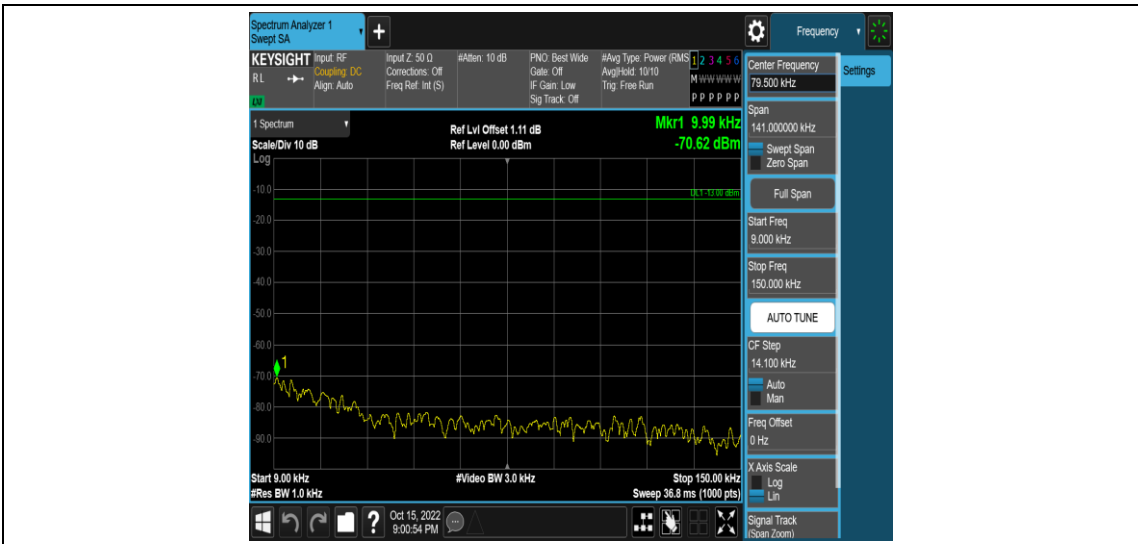

Band66-5MHz-16QAM-132322-1RB#0-Range1:0.009~0.15MHz

Band66-5MHz-16QAM-132322-1RB#0-Range2:0.15~30MHz

Band66-5MHz-16QAM-132322-1RB#0-Range3:30~1000MHz

Band66-5MHz-16QAM-132322-1RB#0-Range4:1000~10000MHz

Band66-5MHz-16QAM-132647-1RB#0-Range1:0.009~0.15MHz