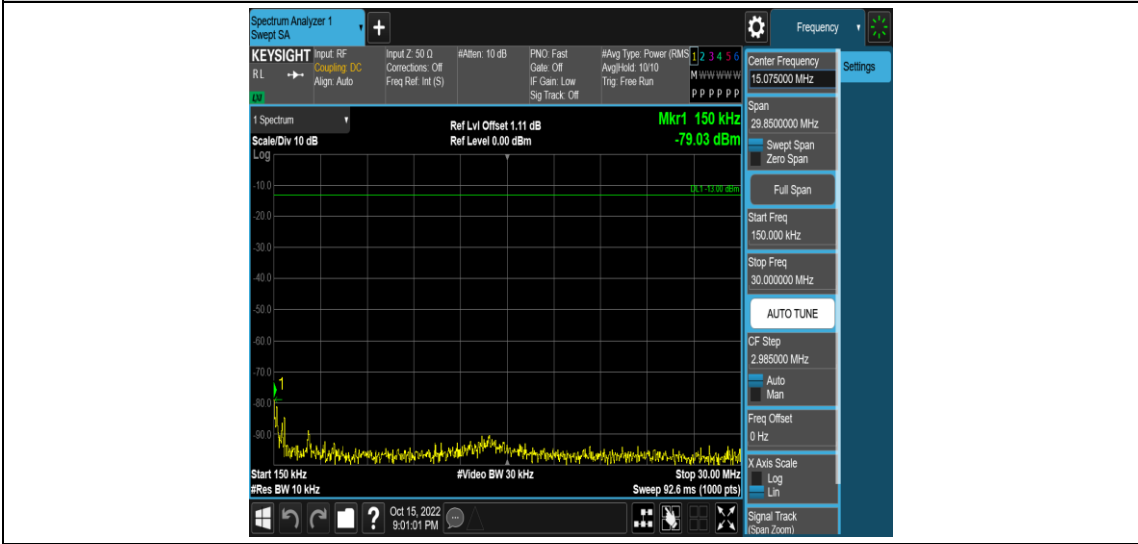

Band66-5MHz-16QAM-132647-1RB#0-Range2:0.15~30MHz

Band66-5MHz-16QAM-132647-1RB#0-Range3:30~1000MHz