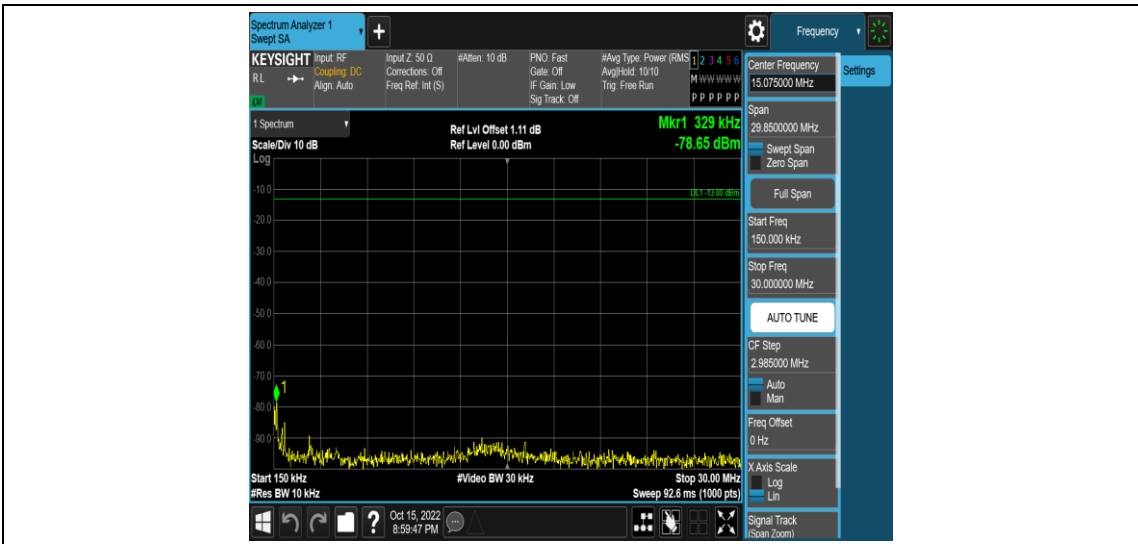

Band66-5MHz-QPSK-132647-1RB#0-Range4:1000~10000MHz

Band66-5MHz-16QAM-131997-1RB#0-Range1:0.009~0.15MHz

Band66-5MHz-16QAM-131997-1RB#0-Range2:0.15~30MHz

Band66-5MHz-16QAM-131997-1RB#0-Range3:30~1000MHz

Band66-5MHz-16QAM-131997-1RB#0-Range4:1000~10000MHz

Band66-5MHz-16QAM-132322-1RB#0-Range1:0.009~0.15MHz

Band66-5MHz-16QAM-132322-1RB#0-Range2:0.15~30MHz

Band66-5MHz-16QAM-132322-1RB#0-Range3:30~1000MHz

Band66-5MHz-16QAM-132322-1RB#0-Range4:1000~10000MHz

Band66-5MHz-16QAM-132647-1RB#0-Range1:0.009~0.15MHz