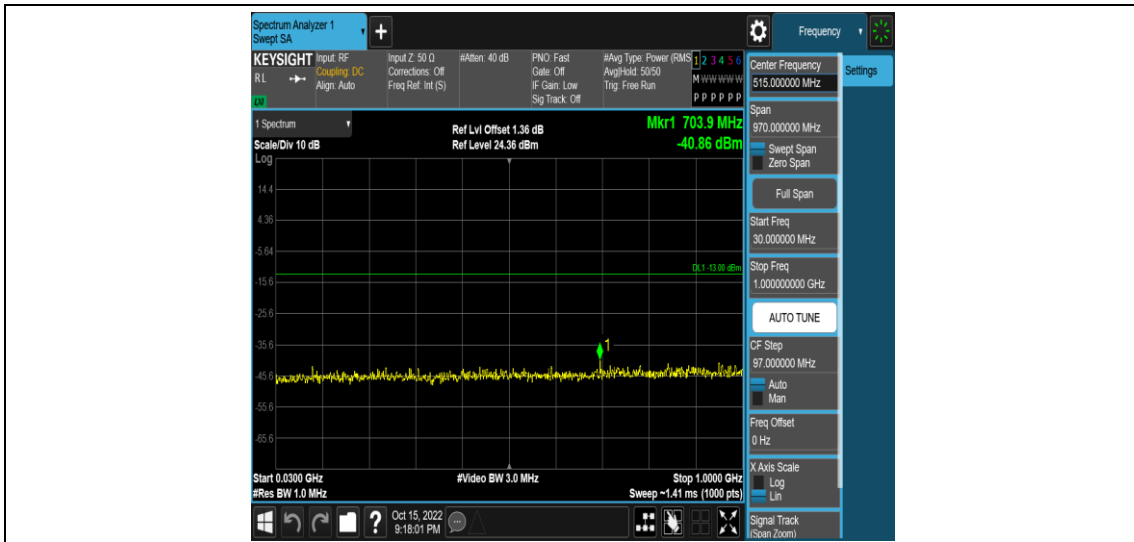

Band66-15MHz-16QAM-132047-1RB#0-Range3:30~1000MHz

Band66-15MHz-16QAM-132047-1RB#0-Range4:1000~10000MHz