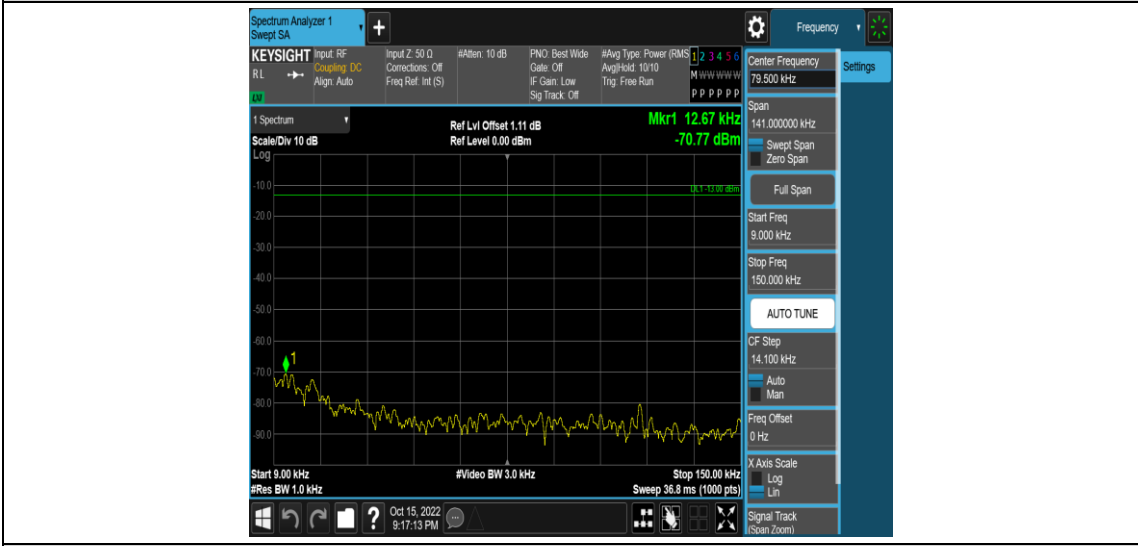

Band66-15MHz-QPSK-132047-1RB#0-Range1:0.009~0.15MHz

Band66-15MHz-QPSK-132047-1RB#0-Range2:0.15~30MHz