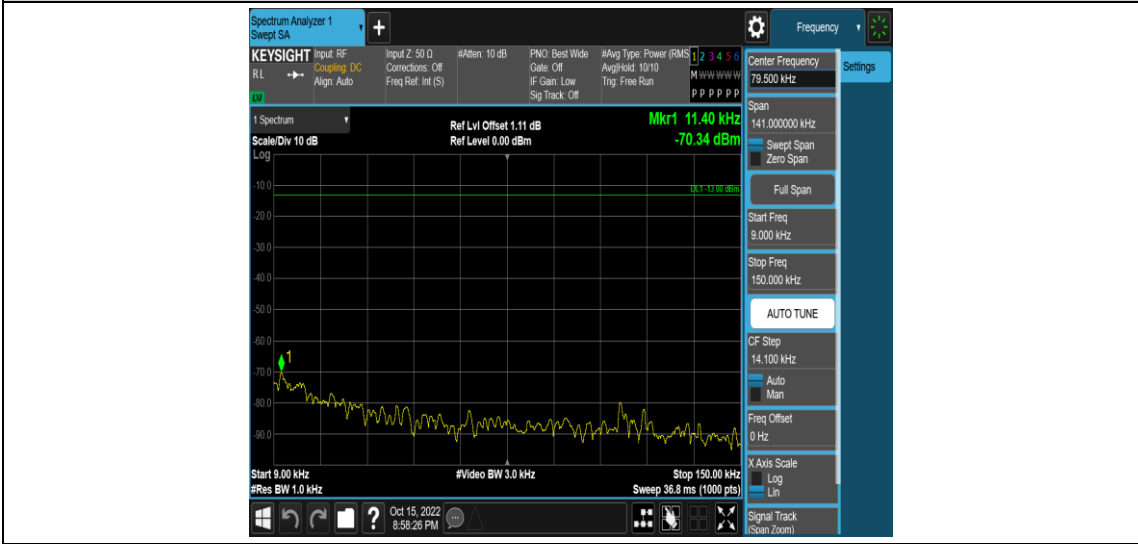

Band66-5MHz-16QAM-131997-1RB#0-Range1:0.009~0.15MHz

Band66-5MHz-16QAM-131997-1RB#0-Range2:0.15~30MHz