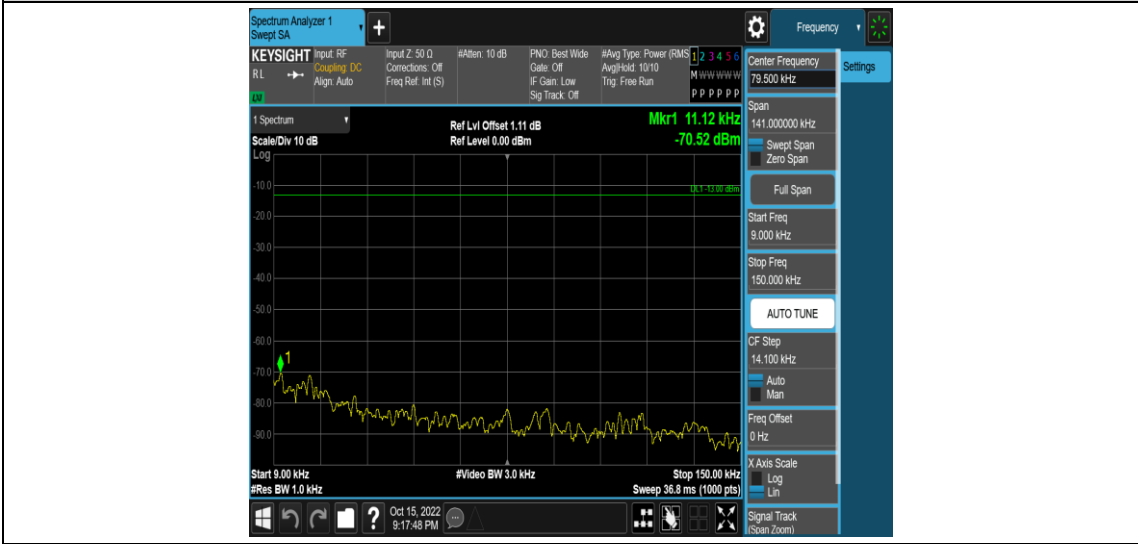

Band66-15MHz-16QAM-132047-1RB#0-Range1:0.009~0.15MHz

Band66-15MHz-16QAM-132047-1RB#0-Range2:0.15~30MHz