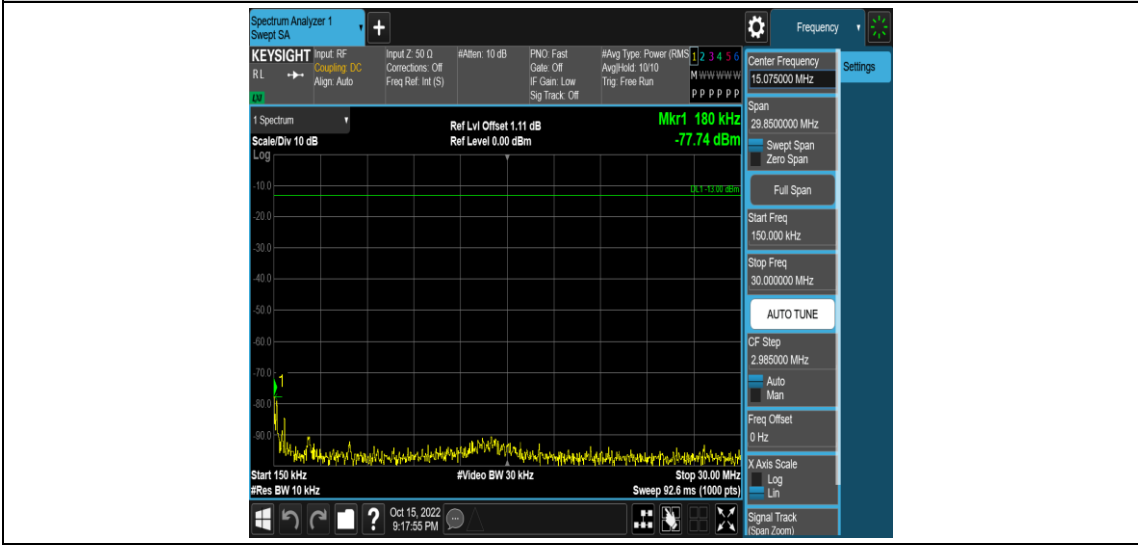

Band66-15MHz-QPSK-132597-1RB#0-Range3:30~1000MHz

Band66-15MHz-QPSK-132597-1RB#0-Range4: 1000~10000MHz

Band66-15MHz-16QAM-132047-1RB#0-Range1:0.009~0.15MHz

Band66-15MHz-16QAM-132047-1RB#0-Range2:0.15~30MHz