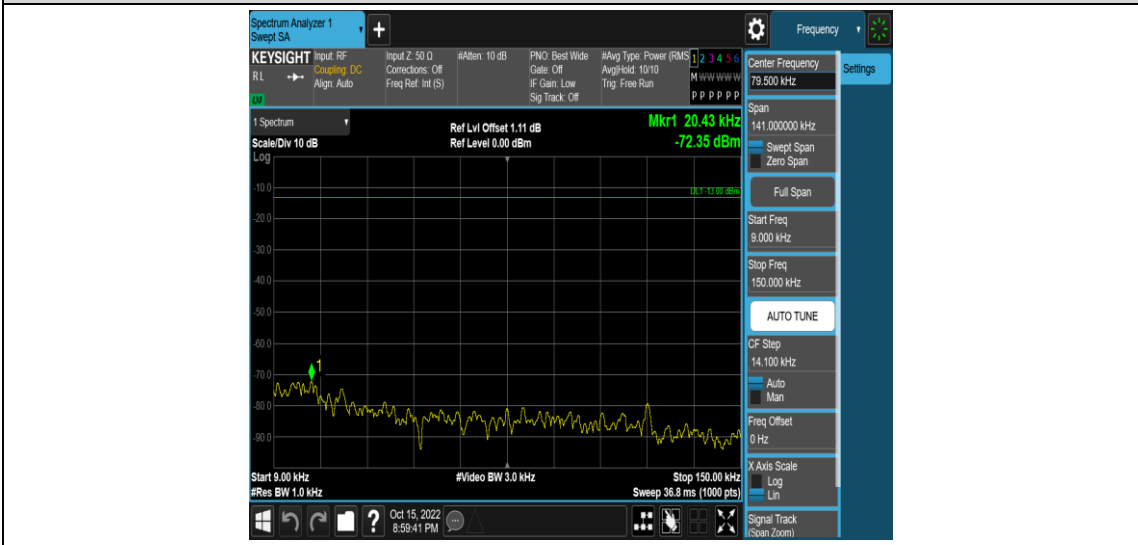

Band66-5MHz-QPSK-132647-1RB#0-Range4:1000~10000MHz

Band66-5MHz-16QAM-131997-1RB#0-Range1:0.009~0.15MHz

Band66-5MHz-16QAM-131997-1RB#0-Range2:0.15~30MHz

Band66-5MHz-16QAM-131997-1RB#0-Range3:30~1000MHz

Band66-5MHz-16QAM-131997-1RB#0-Range4:1000~10000MHz

Band66-5MHz-16QAM-132322-1RB#0-Range1:0.009~0.15MHz

Band66-5MHz-16QAM-132322-1RB#0-Range2:0.15~30MHz

Band66-5MHz-16QAM-132322-1RB#0-Range3:30~1000MHz

Band66-5MHz-16QAM-132322-1RB#0-Range4:1000~10000MHz

Band66-5MHz-16QAM-132647-1RB#0-Range1:0.009~0.15MHz