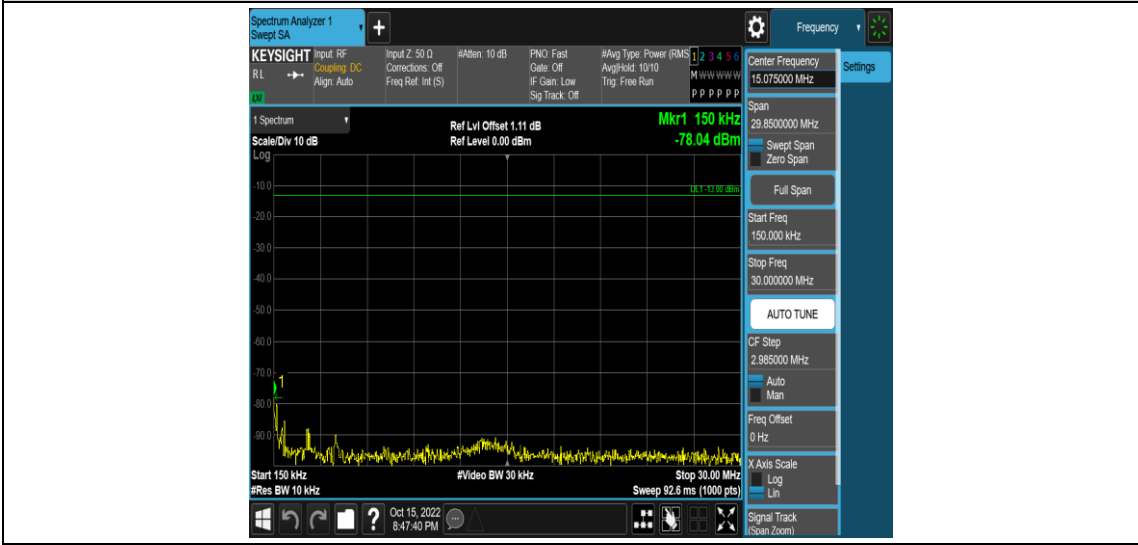

Band66-3MHz-QPSK-131987-1RB#0-Range2:0.15~30MHz