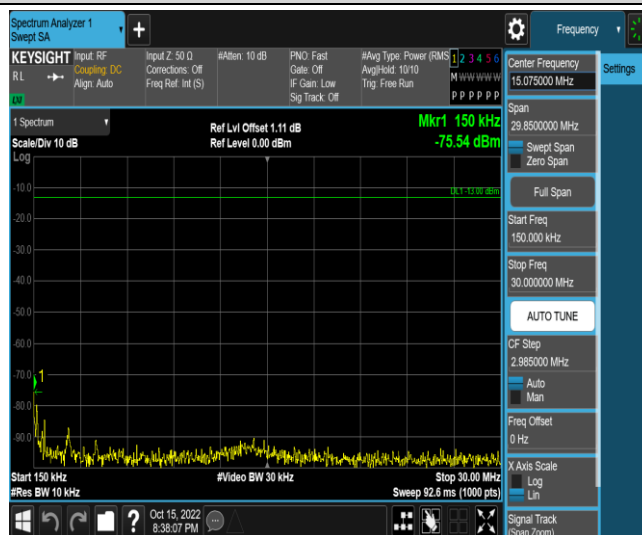

Band66-1.4MHz-QPSK-131979-1RB#0-Range2:0.15~30MHz