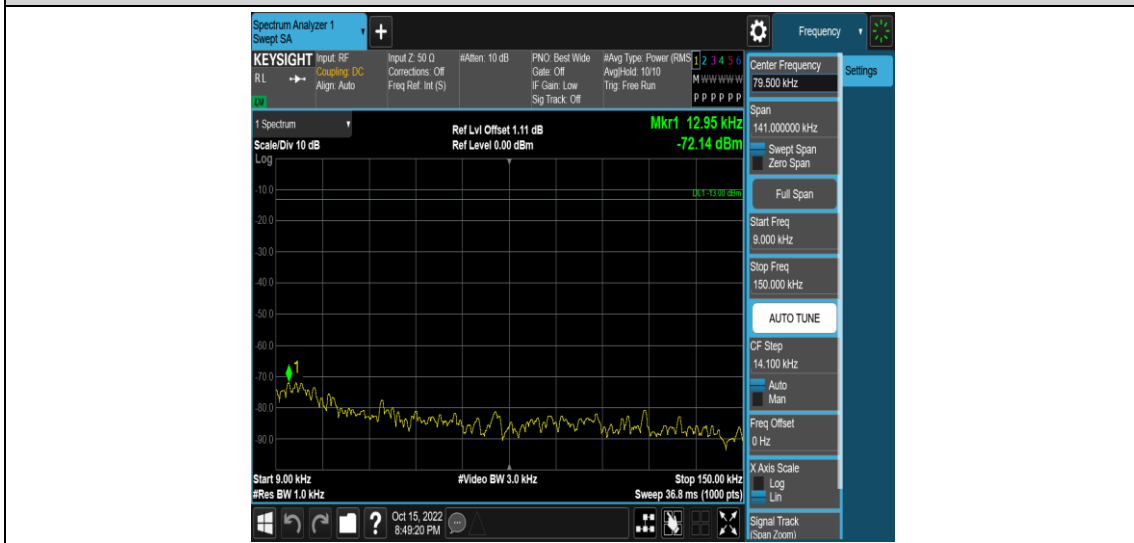

Band66-3MHz-16QAM-132322-1RB#0-Range1:0.009~0.15MHz