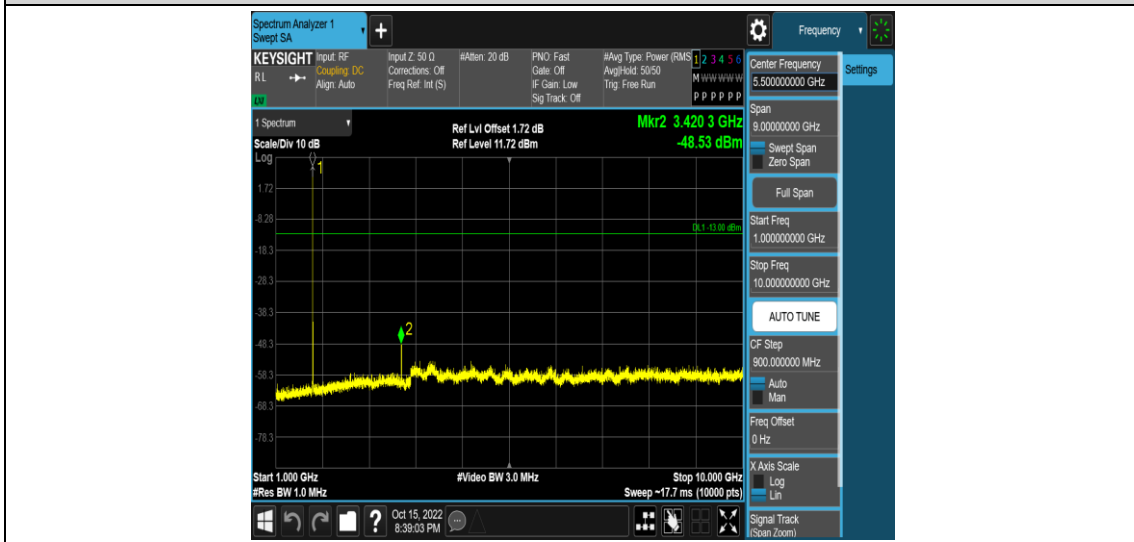

Band66-1.4MHz-16QAM-131979-1RB#0-Range1:0.009~0.15MHz

Band66-1.4MHz-16QAM-131979-1RB#0-Range2:0.15~30MHz

Band66-1.4MHz-16QAM-131979-1RB#0-Range3:30~1000MHz

Band66-1.4MHz-16QAM-131979-1RB#0-Range4:1000~10000MHz