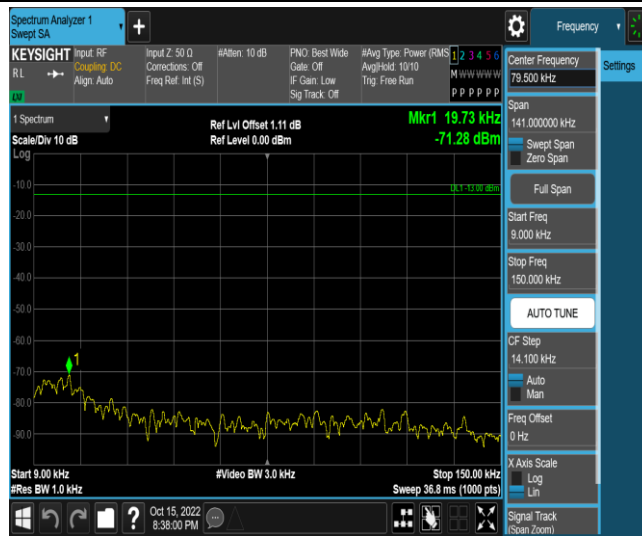

Test Graphs

Band66-1.4MHz-QPSK-131979-1RB#0-Range1:0.009~0.15MHz