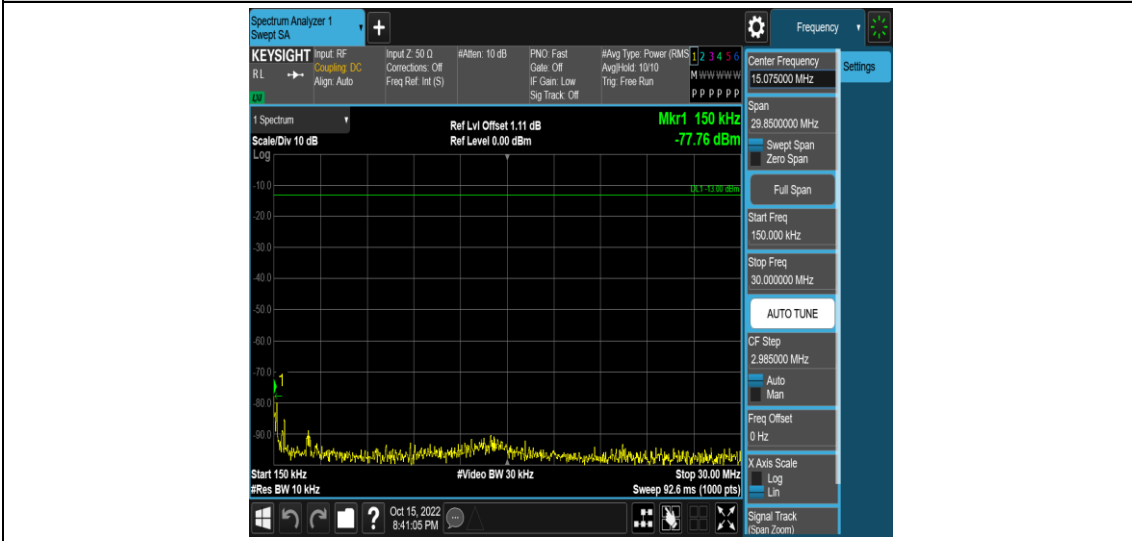

Band66-1.4MHz-16QAM-132665-1RB#0-Range2:0.15~30MHz