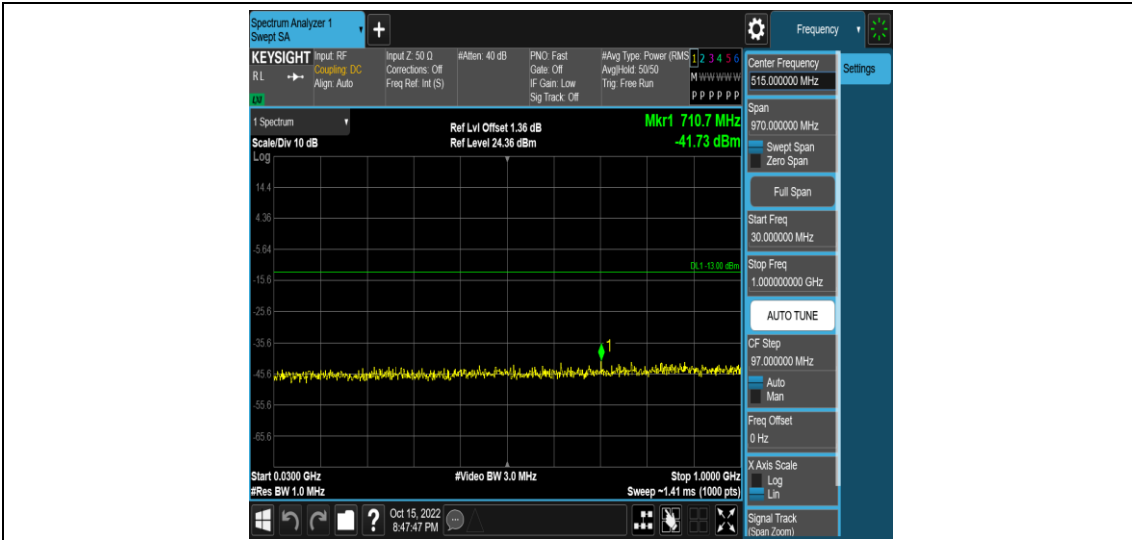

Band66-3MHz-QPSK-131987-1RB#0-Range3:30~1000MHz