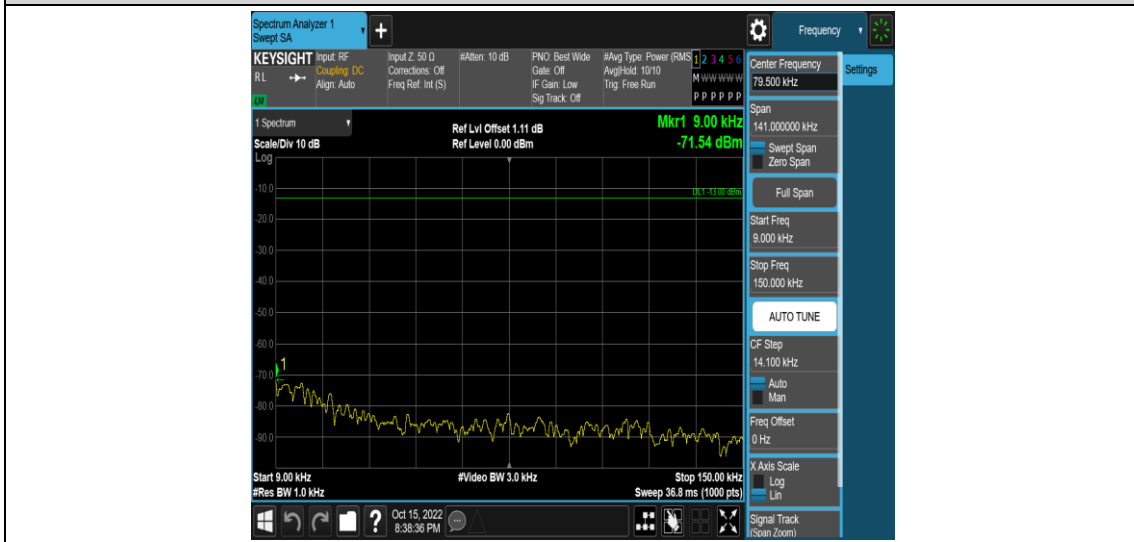

Band66-1.4MHz-16QAM-131979-1RB#0-Range1:0.009~0.15MHz