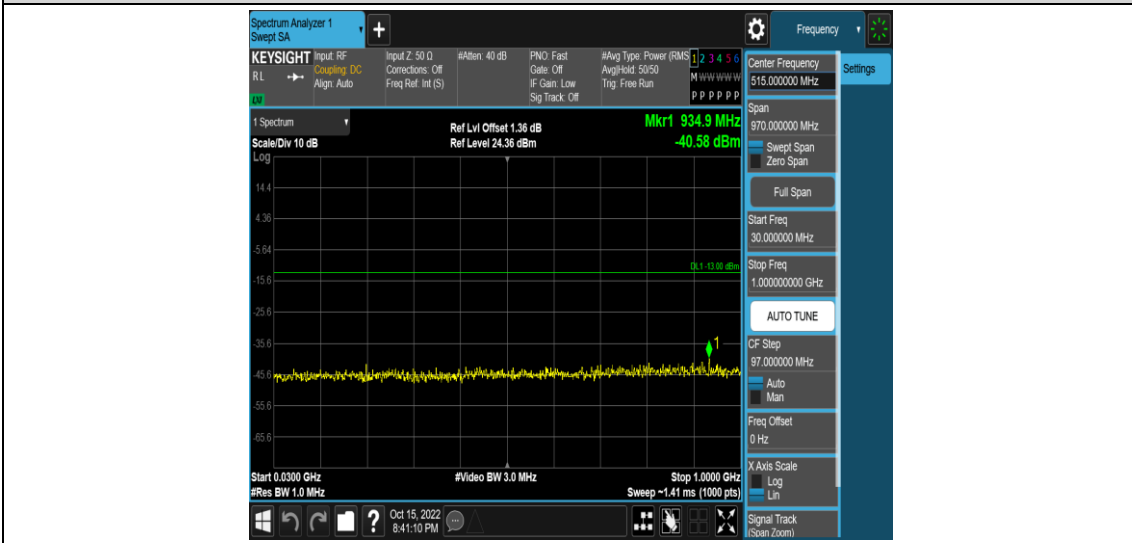

Band66-1.4MHz-16QAM-132665-1RB#0-Range3:30~1000MHz