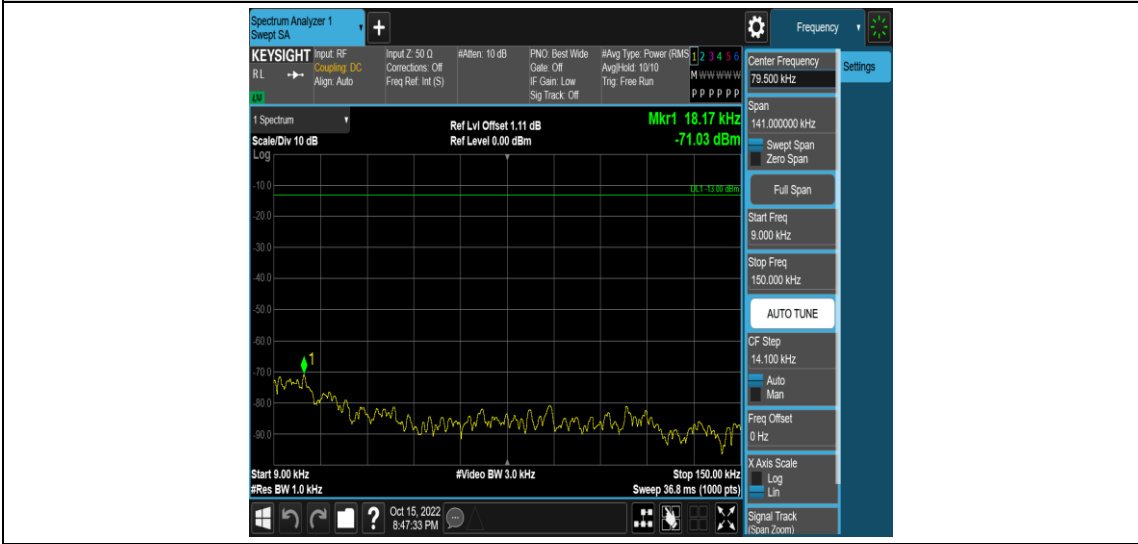

Band66-3MHz-QPSK-131987-1RB#0-Range1:0.009~0.15MHz