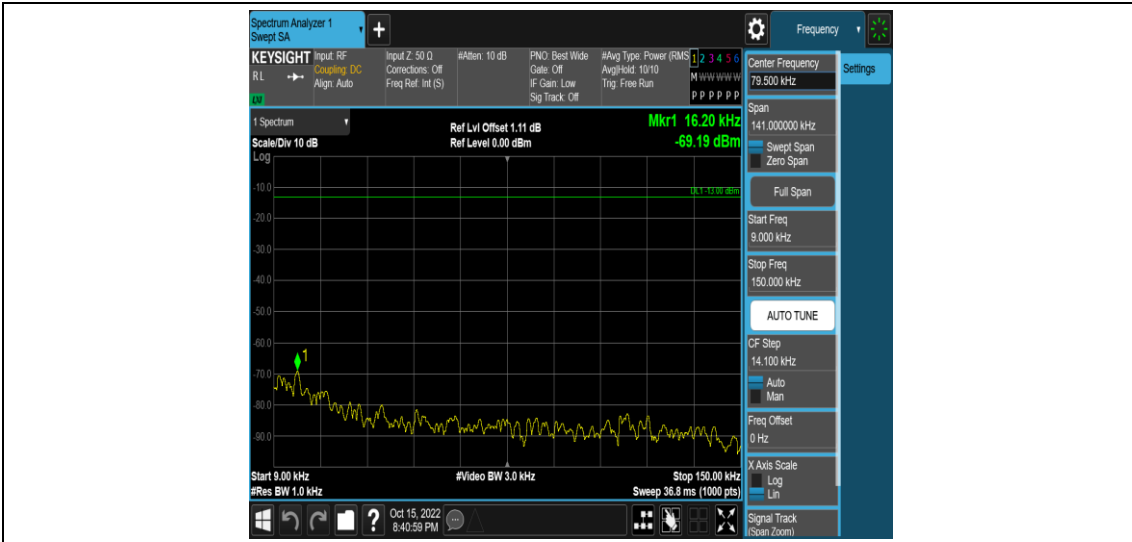

Band66-1.4MHz-16QAM-132665-1RB#0-Range1:0.009~0.15MHz