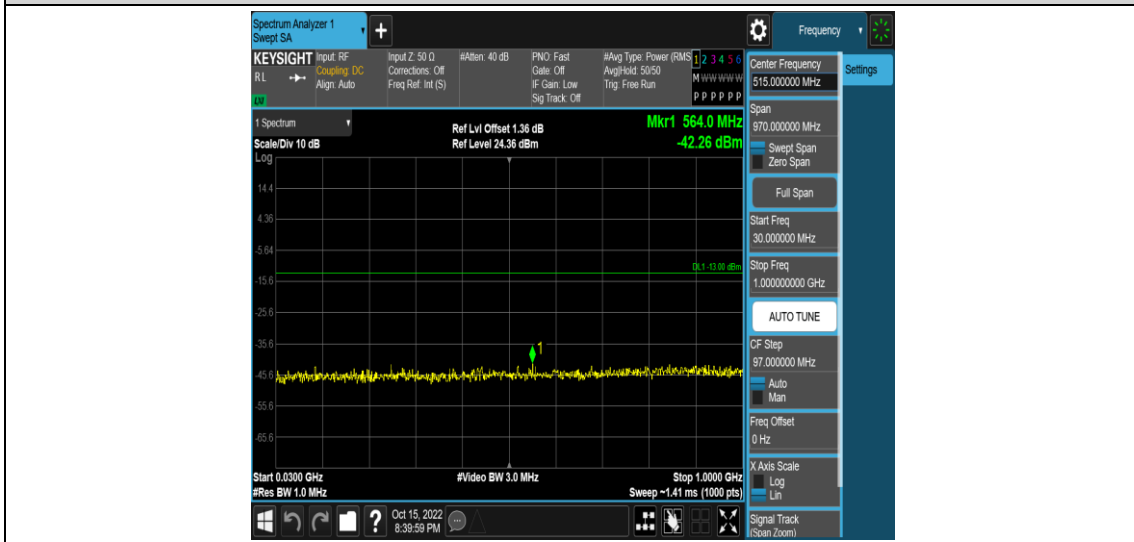

Band66-1.4MHz-16QAM-132322-1RB#0-Range3:30~1000MHz