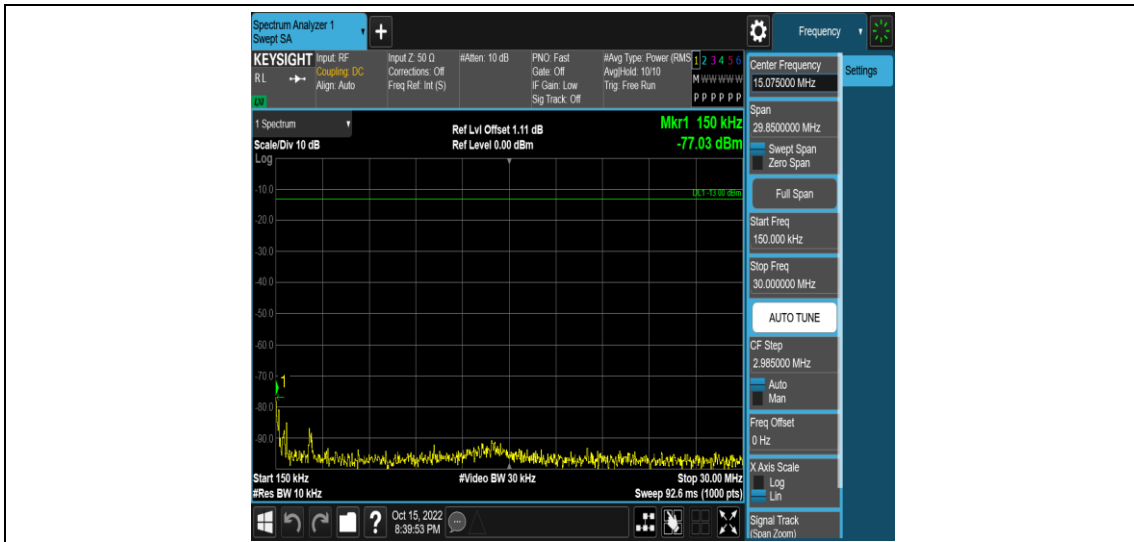

Band66-1.4MHz-16QAM-132322-1RB#0-Range2:0.15~30MHz