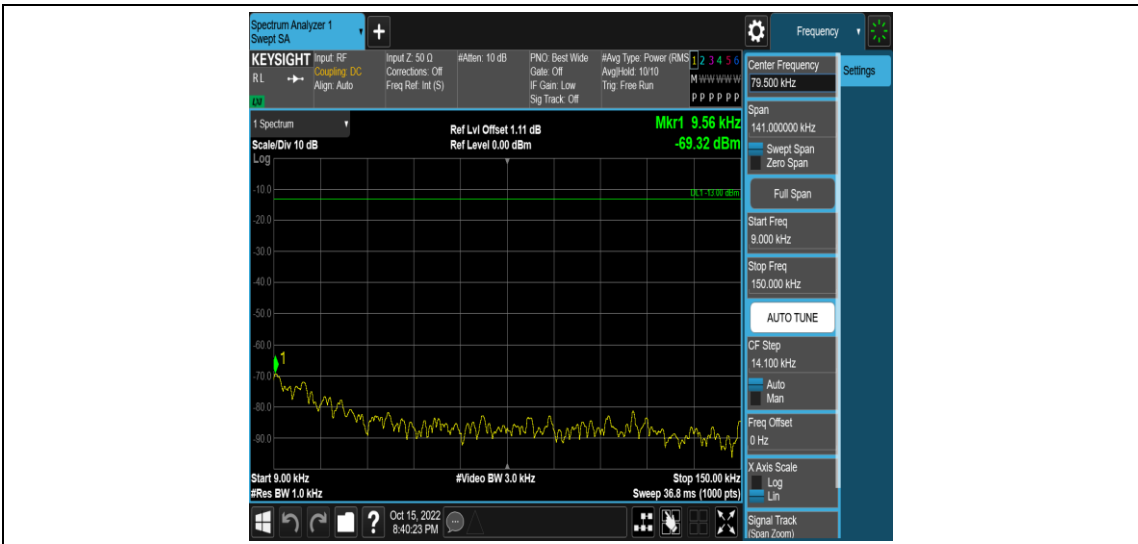

Band66-1.4MHz-QPSK-132665-1RB#0-Range1:0.009~0.15MHz