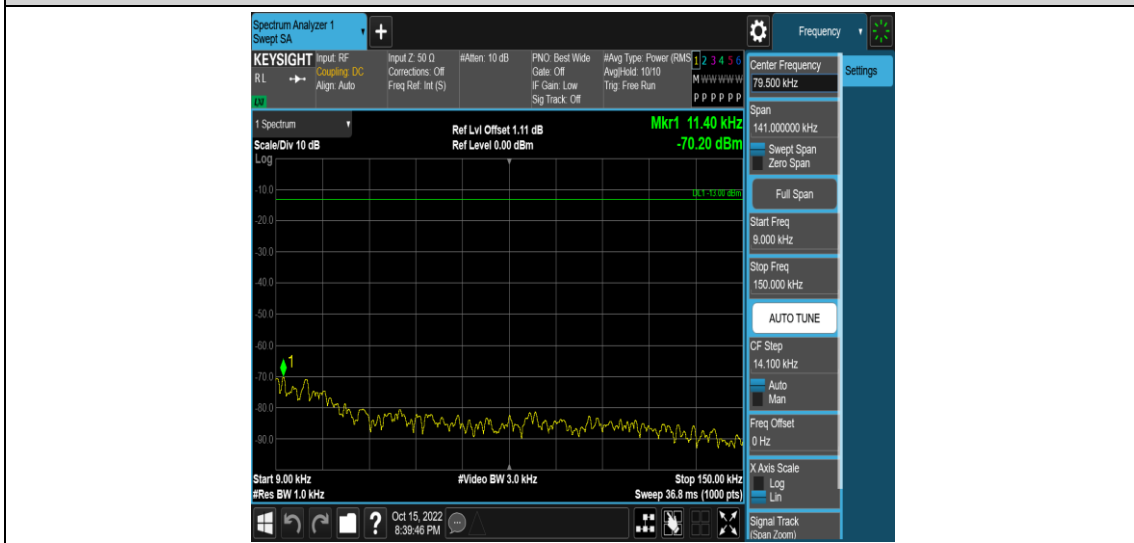

Band66-1.4MHz-16QAM-132322-1RB#0-Range1:0.009~0.15MHz