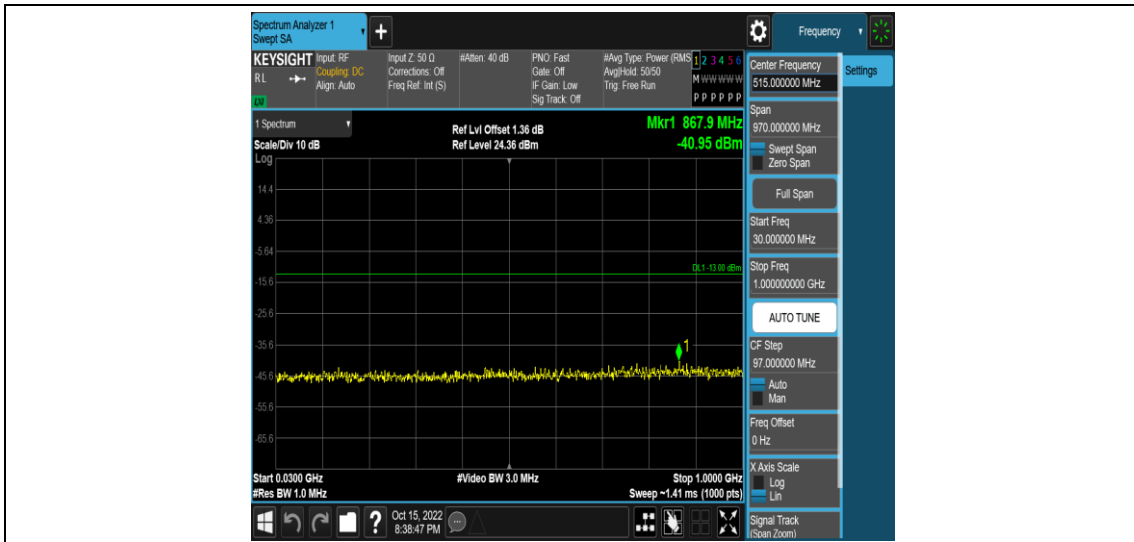

Band66-1.4MHz-16QAM-131979-1RB#0-Range3:30~1000MHz