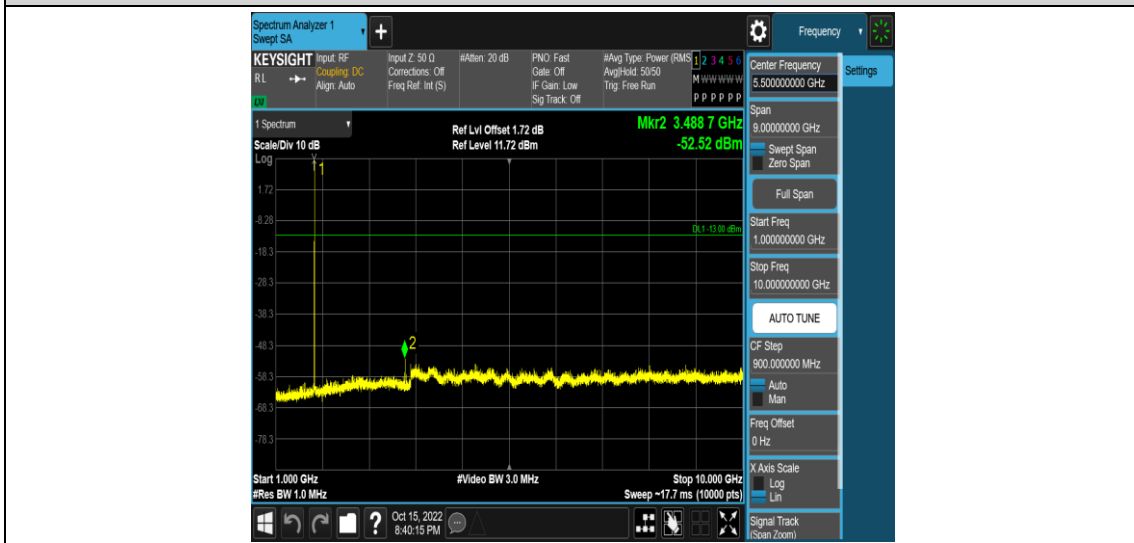

Band66-1.4MHz-16QAM-132322-1RB#0-Range1:0.009~0.15MHz

Band66-1.4MHz-16QAM-132322-1RB#0-Range2:0.15~30MHz

Band66-1.4MHz-16QAM-132322-1RB#0-Range3:30~1000MHz

Band66-1.4MHz-16QAM-132322-1RB#0-Range4:1000~10000MHz