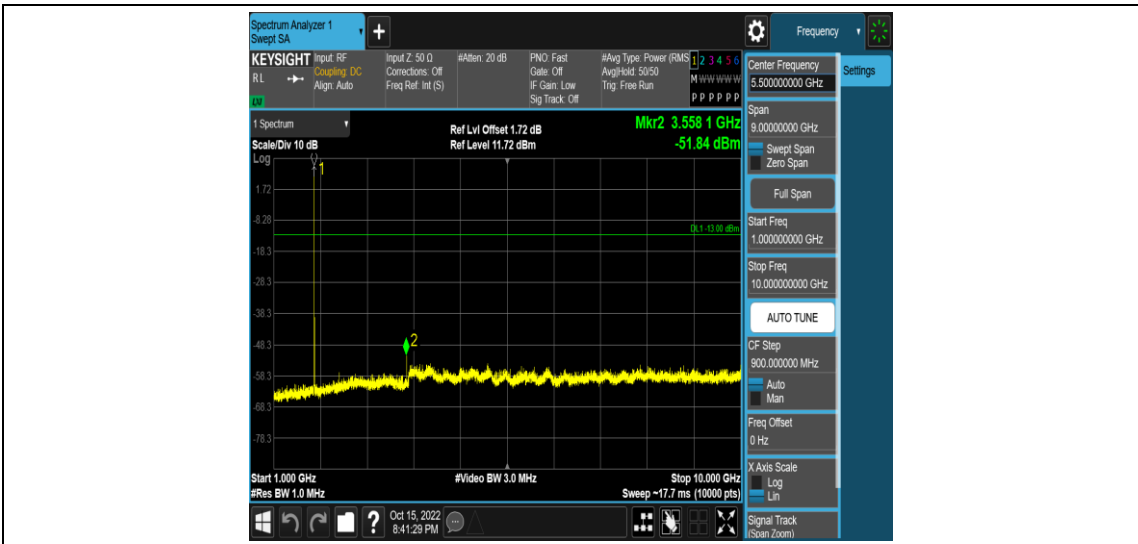

Band66-1.4MHz-16QAM-132665-1RB#0-Range1:0.009~0.15MHz

Band66-1.4MHz-16QAM-132665-1RB#0-Range2:0.15~30MHz

Band66-1.4MHz-16QAM-132665-1RB#0-Range3:30~1000MHz

Band66-1.4MHz-16QAM-132665-1RB#0-Range4:1000~10000MHz