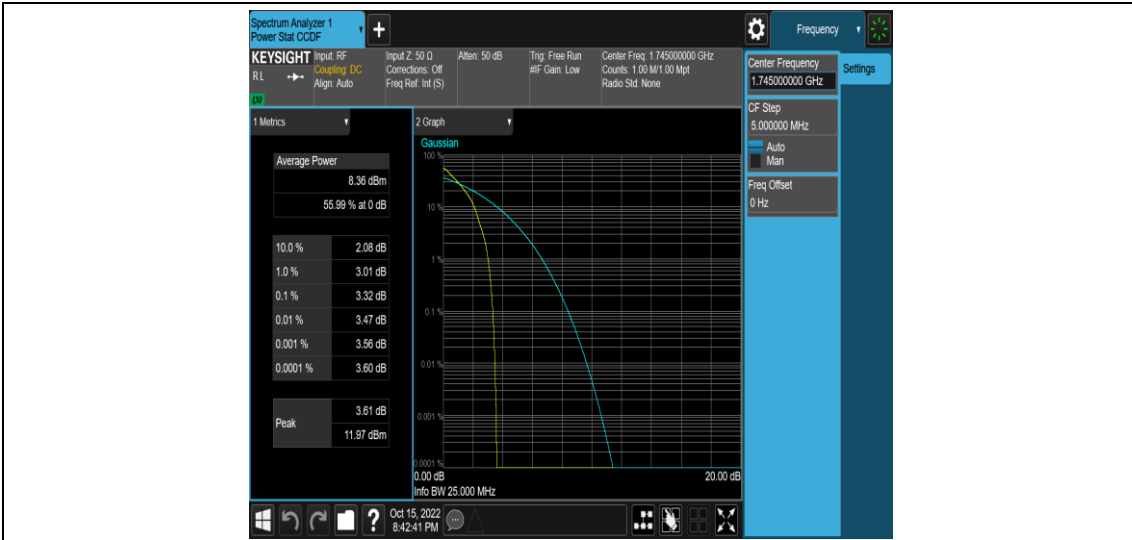

Band66-1.4MHz-QPSK-132322-6RB#0