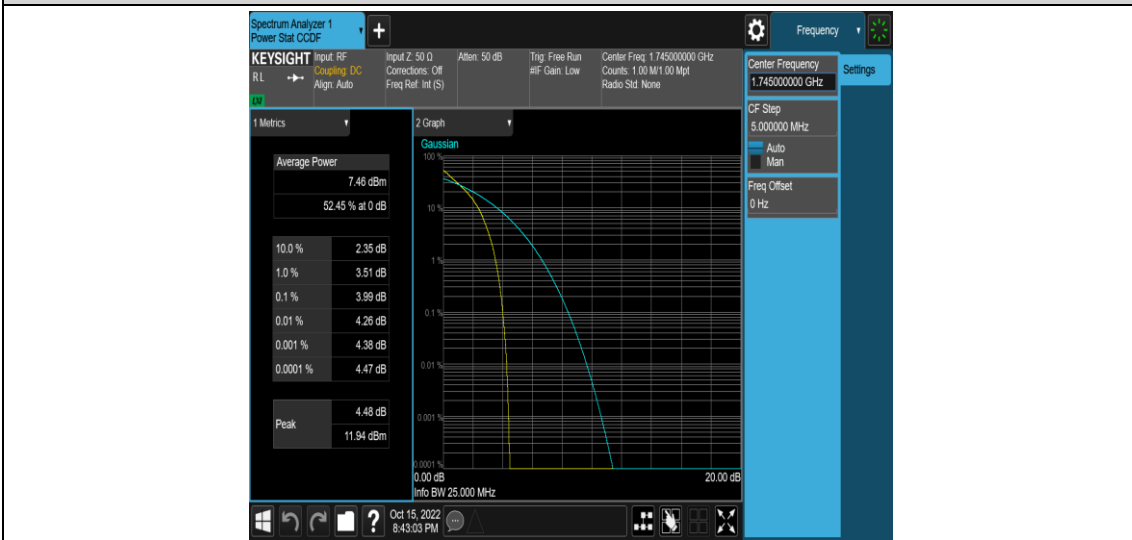

Band66-1.4MHz-QPSK-132322-6RB#0

Band66-1.4MHz-QPSK-132665-1RB#0