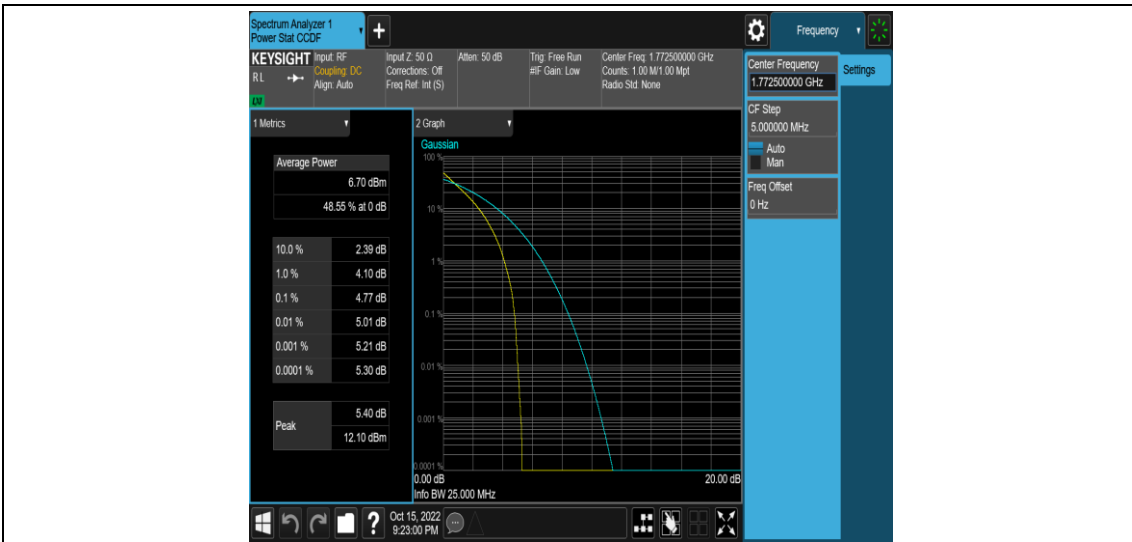

Band66-10MHz-16QAM-132322-1RB#0

Band66-10MHz-16QAM-132322-50RB#0

Band66-10MHz-16QAM-132622-1RB#0

Band66-10MHz-16QAM-132622-50RB#0

Band66-15MHz-QPSK-132047-1RB#0

Band66-15MHz-QPSK-132047-75RB#0

Band66-15MHz-QPSK-132322-1RB#0