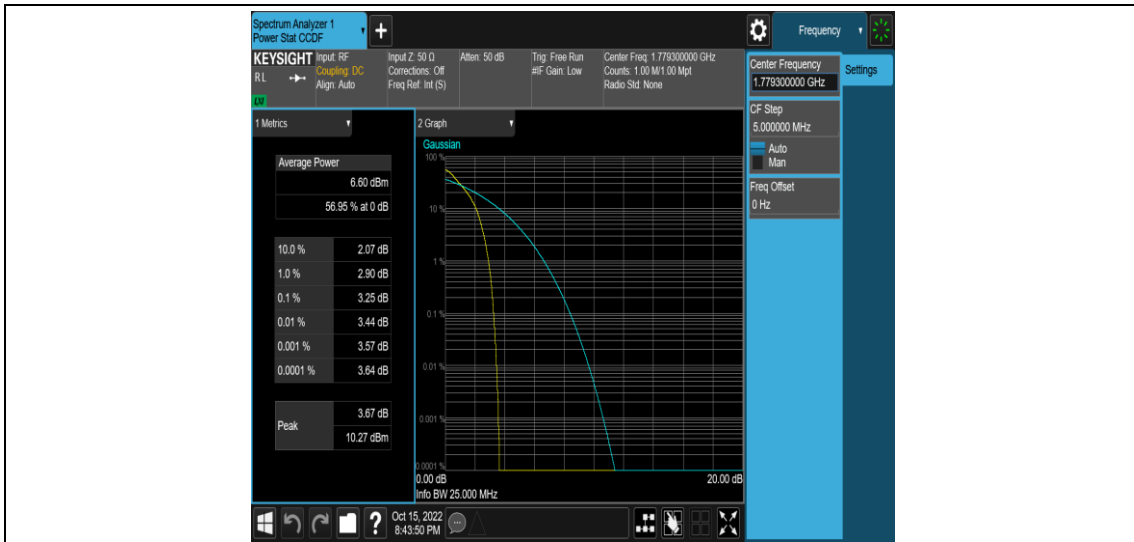

Test Graphs

Band66-1.4MHz-QPSK-132322-6RB#0

Band66-1.4MHz-QPSK-132665-1RB#0

Band66-1.4MHz-QPSK-132665-6RB#0

Band66-1.4MHz-16QAM-131979-1RB#0

Band66-1.4MHz-16QAM-131979-6RB#0

Band66-1.4MHz-16QAM-132322-1RB#0