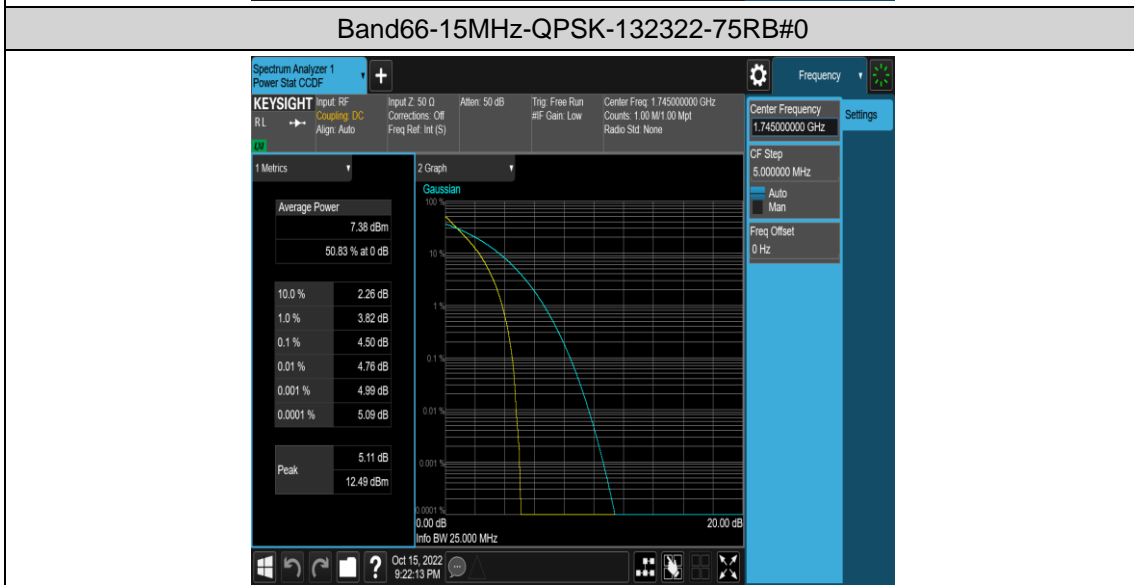

Band66-10MHz-16QAM-132322-1RB#0

Band66-10MHz-16QAM-132322-50RB#0

Band66-10MHz-16QAM-132622-1RB#0

Band66-10MHz-16QAM-132622-50RB#0

Band66-15MHz-QPSK-132047-1RB#0

Band66-15MHz-QPSK-132047-75RB#0

Band66-15MHz-QPSK-132322-1RB#0