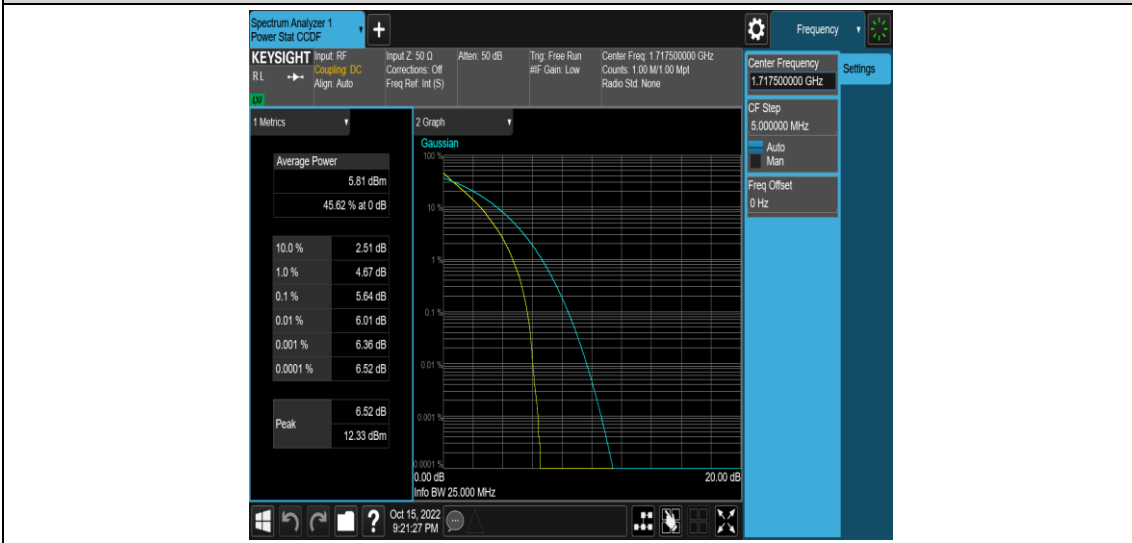

Band66-10MHz-16QAM-132322-1RB#0

Band66-10MHz-16QAM-132322-50RB#0

Band66-10MHz-16QAM-132622-1RB#0

Band66-10MHz-16QAM-132622-50RB#0

Band66-15MHz-QPSK-132047-1RB#0

Band66-15MHz-QPSK-132047-75RB#0

Band66-15MHz-QPSK-132322-1RB#0