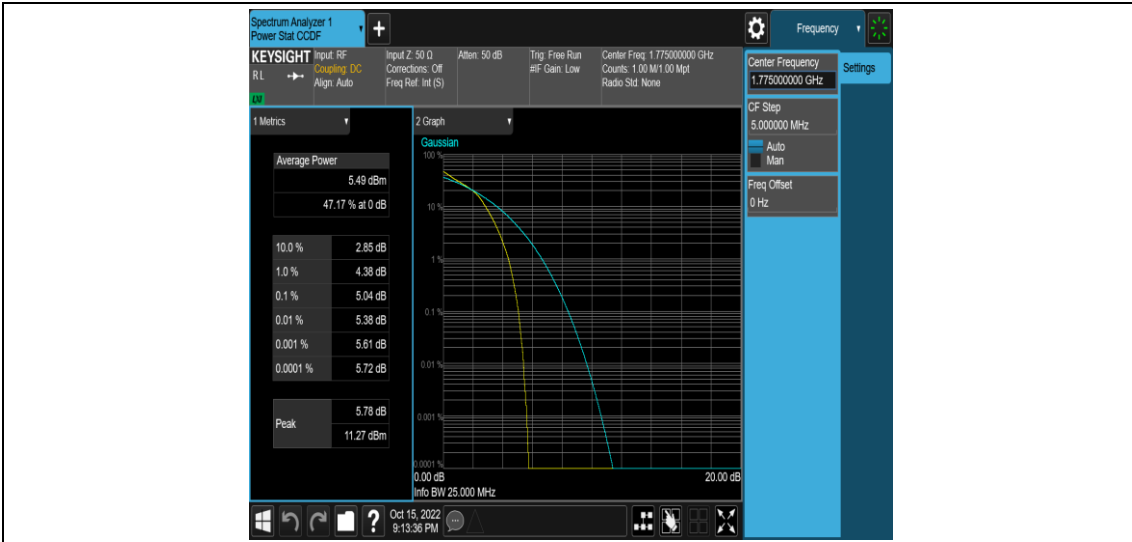

Band66-10MHz-16QAM-132322-1RB#0

Band66-10MHz-16QAM-132322-50RB#0

Band66-10MHz-16QAM-132622-1RB#0

Band66-10MHz-16QAM-132622-50RB#0

Band66-15MHz-QPSK-132047-1RB#0

Band66-15MHz-QPSK-132047-75RB#0

Band66-15MHz-QPSK-132322-1RB#0