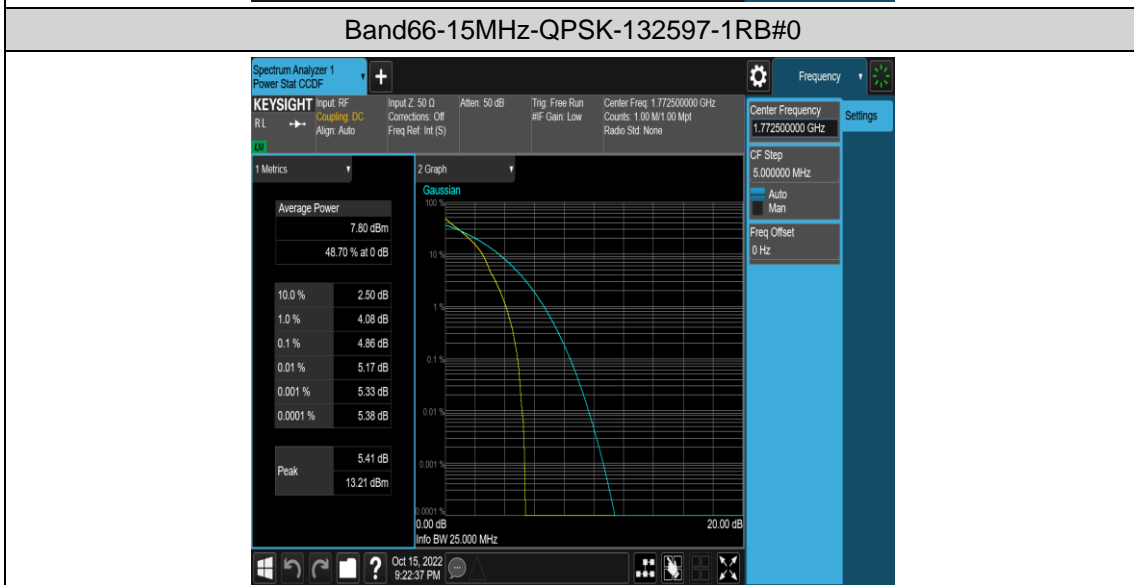

Band66-10MHz-16QAM-132322-1RB#0

Band66-10MHz-16QAM-132322-50RB#0

Band66-10MHz-16QAM-132622-1RB#0

Band66-10MHz-16QAM-132622-50RB#0

Band66-15MHz-QPSK-132047-1RB#0

Band66-15MHz-QPSK-132047-75RB#0

Band66-15MHz-QPSK-132322-1RB#0