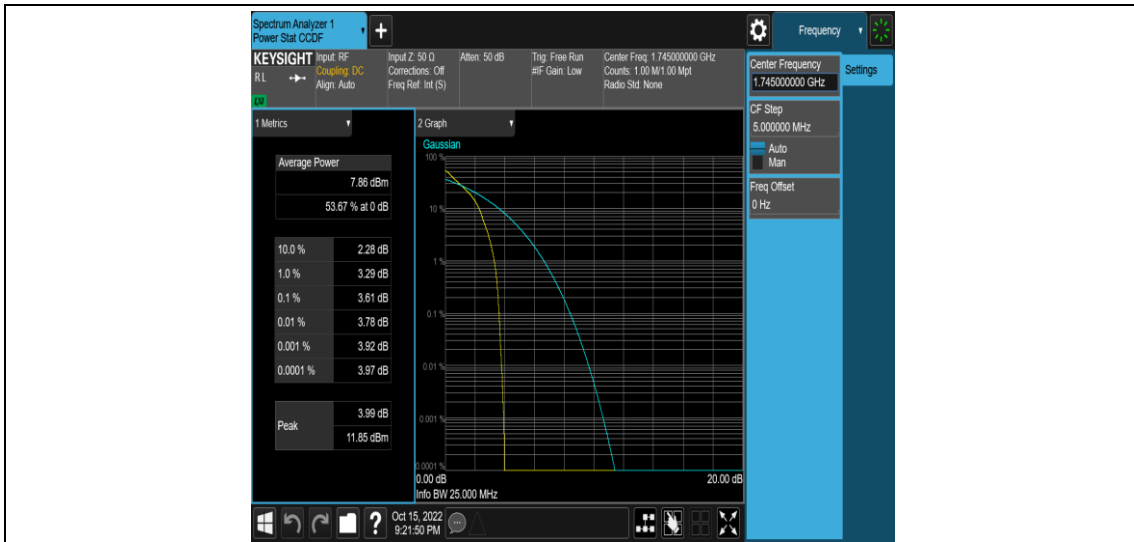

Band66-10MHz-16QAM-132322-1RB#0

Band66-10MHz-16QAM-132322-50RB#0

Band66-10MHz-16QAM-132622-1RB#0

Band66-10MHz-16QAM-132622-50RB#0

Band66-15MHz-QPSK-132047-1RB#0

Band66-15MHz-QPSK-132047-75RB#0

Band66-15MHz-QPSK-132322-1RB#0