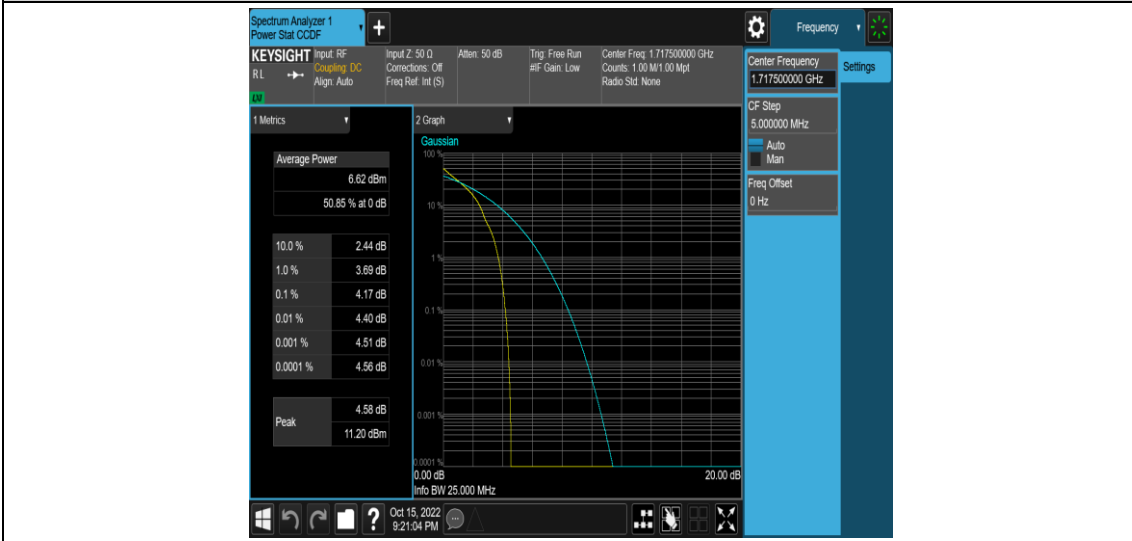

Band66-10MHz-16QAM-132322-1RB#0

Band66-10MHz-16QAM-132322-50RB#0

Band66-10MHz-16QAM-132622-1RB#0

Band66-10MHz-16QAM-132622-50RB#0

Band66-15MHz-QPSK-132047-1RB#0

Band66-15MHz-QPSK-132047-75RB#0

Band66-15MHz-QPSK-132322-1RB#0