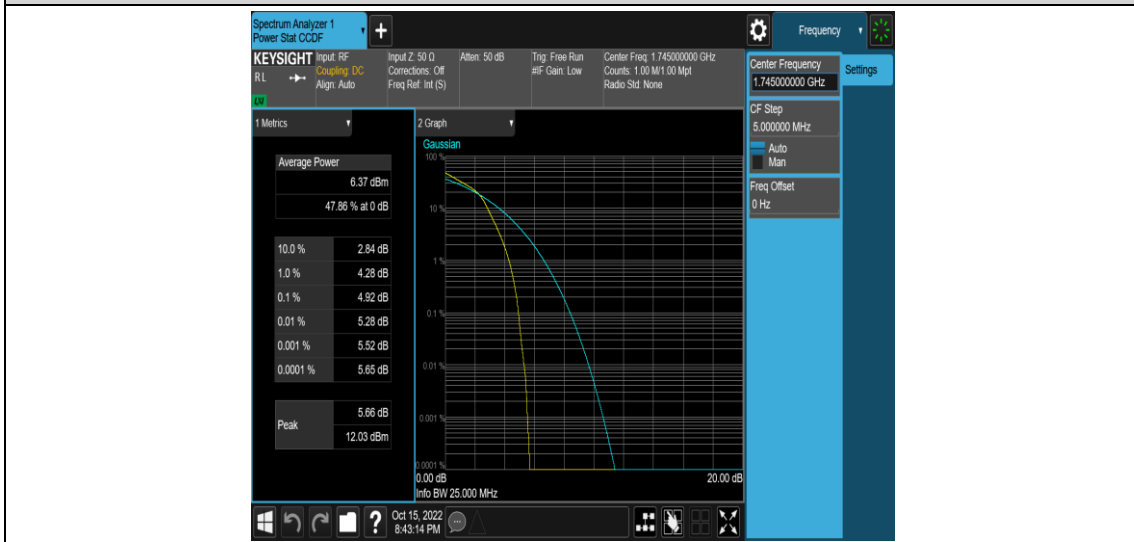

Band66-1.4MHz-16QAM-132322-6RB#0

Band66-1.4MHz-16QAM-132665-1RB#0