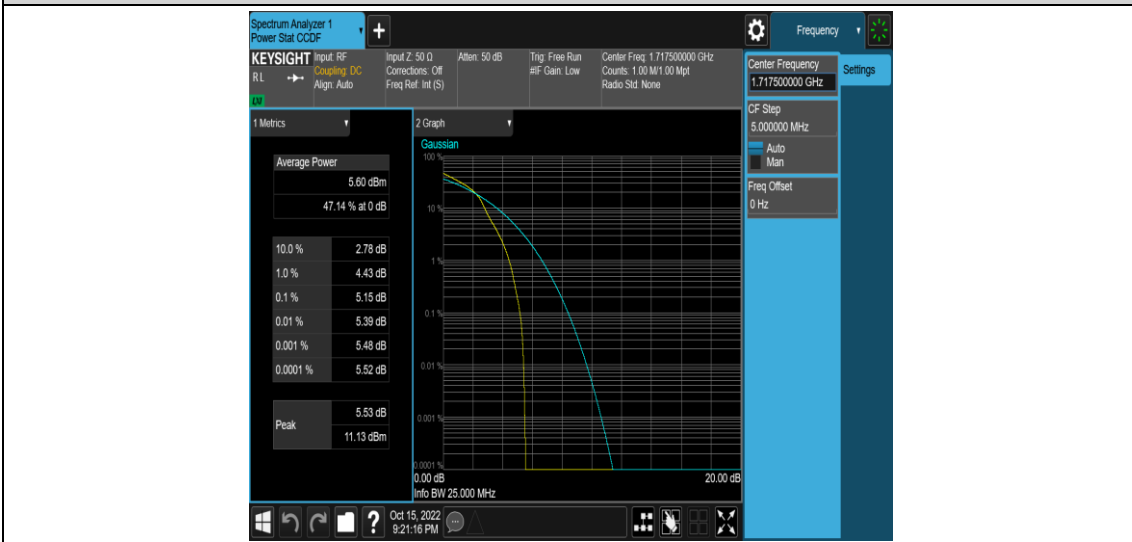

Band66-15MHz-16QAM-132047-1RB#0

Band66-15MHz-16QAM-132047-75RB#0