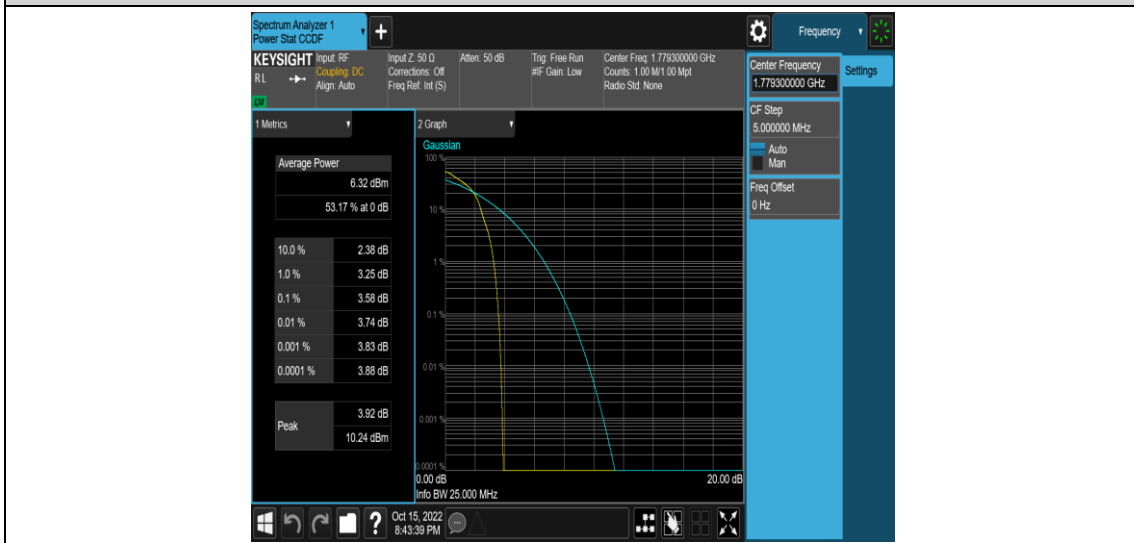

Band66-1.4MHz-16QAM-132665-1RB#0

Band66-1.4MHz-16QAM-132665-6RB#0