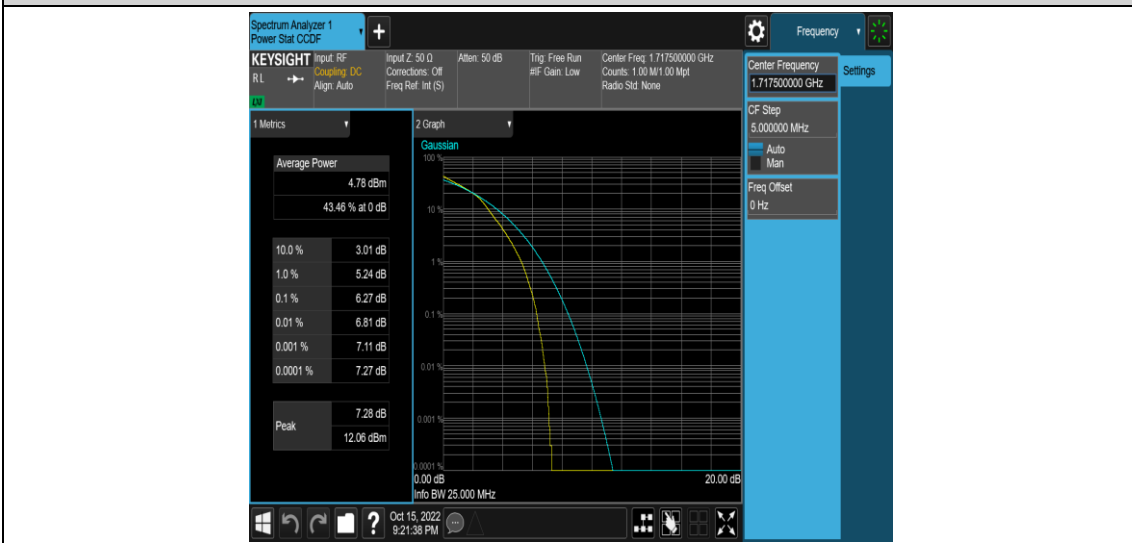

Band66-15MHz-16QAM-132047-75RB#0

Band66-15MHz-16QAM-132322-1RB#0