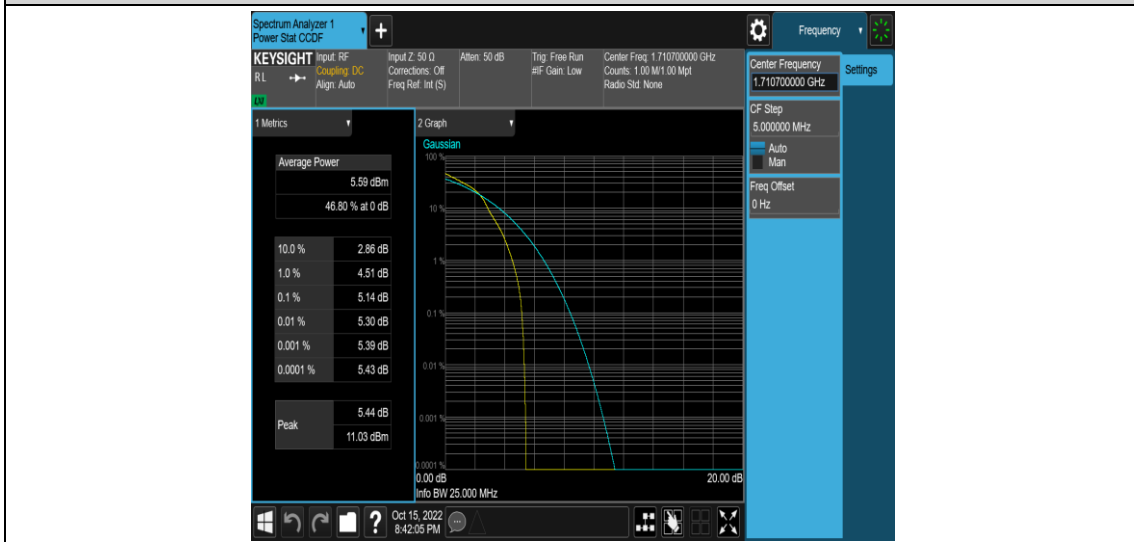

Test Graphs

Band66-1.4MHz-QPSK-132322-6RB#0

Band66-1.4MHz-QPSK-132665-1RB#0

Band66-1.4MHz-QPSK-132665-6RB#0

Band66-1.4MHz-16QAM-131979-1RB#0

Band66-1.4MHz-16QAM-131979-6RB#0

Band66-1.4MHz-16QAM-132322-1RB#0