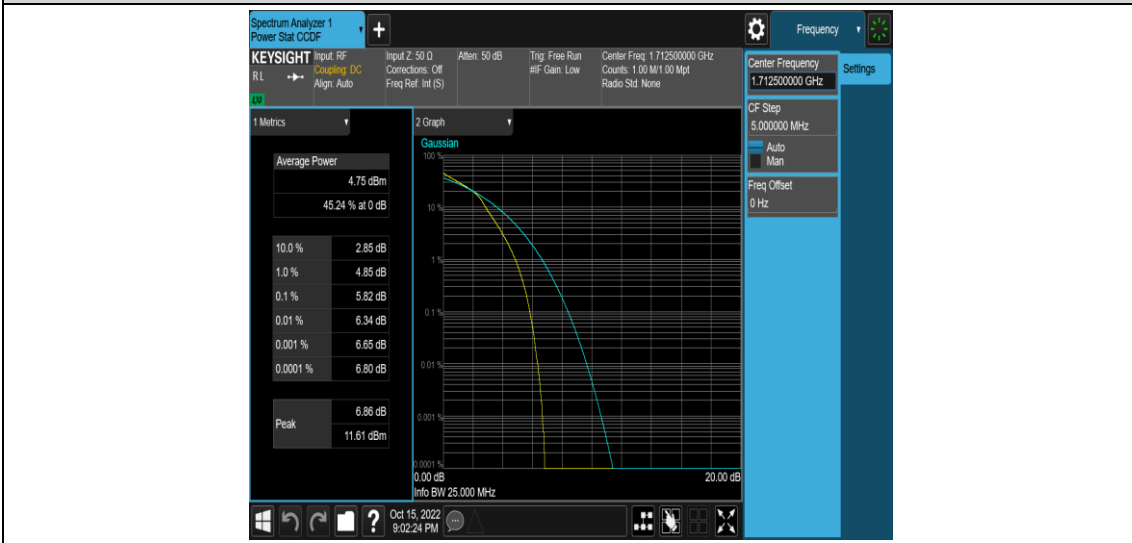

Band66-5MHz-16QAM-131997-25RB#0

Band66-5MHz-16QAM-132322-1RB#0