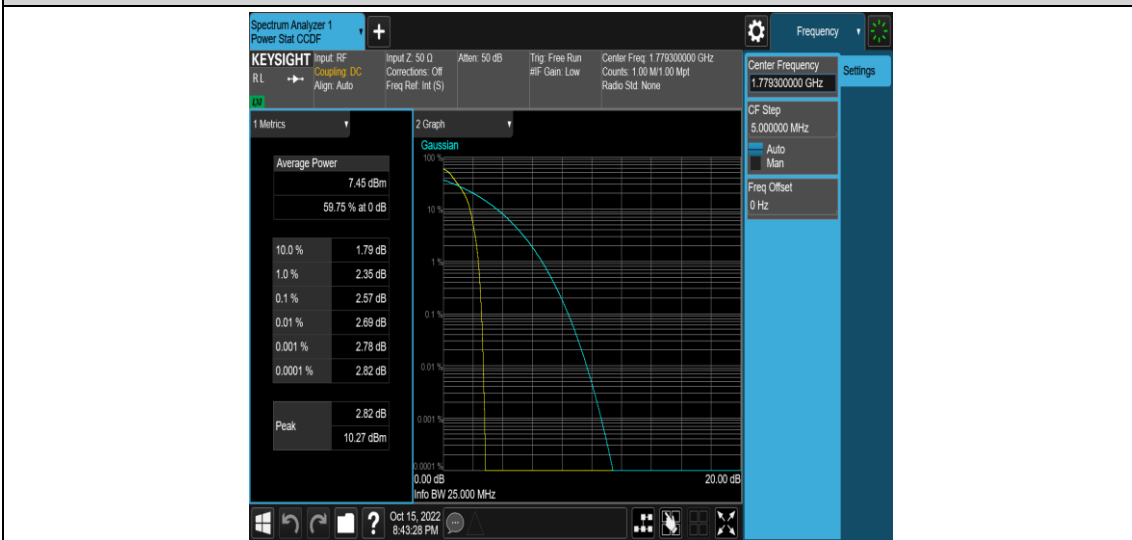

Test Graphs

Band66-1.4MHz-QPSK-132322-6RB#0

Band66-1.4MHz-QPSK-132665-1RB#0

Band66-1.4MHz-QPSK-132665-6RB#0

Band66-1.4MHz-16QAM-131979-1RB#0

Band66-1.4MHz-16QAM-131979-6RB#0

Band66-1.4MHz-16QAM-132322-1RB#0