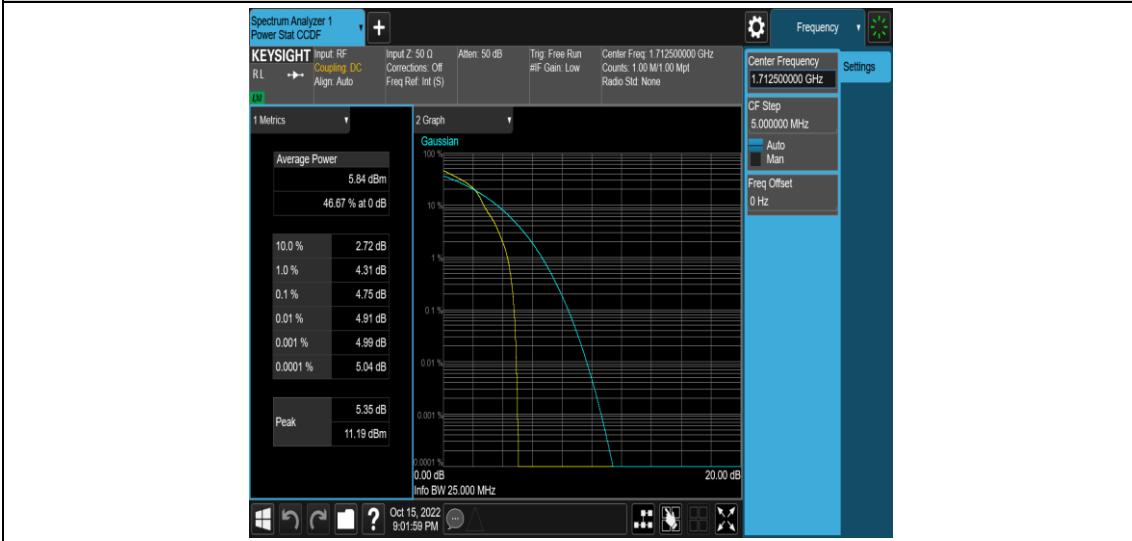

Band66-5MHz-16QAM-131997-1RB#0

Band66-5MHz-16QAM-131997-25RB#0