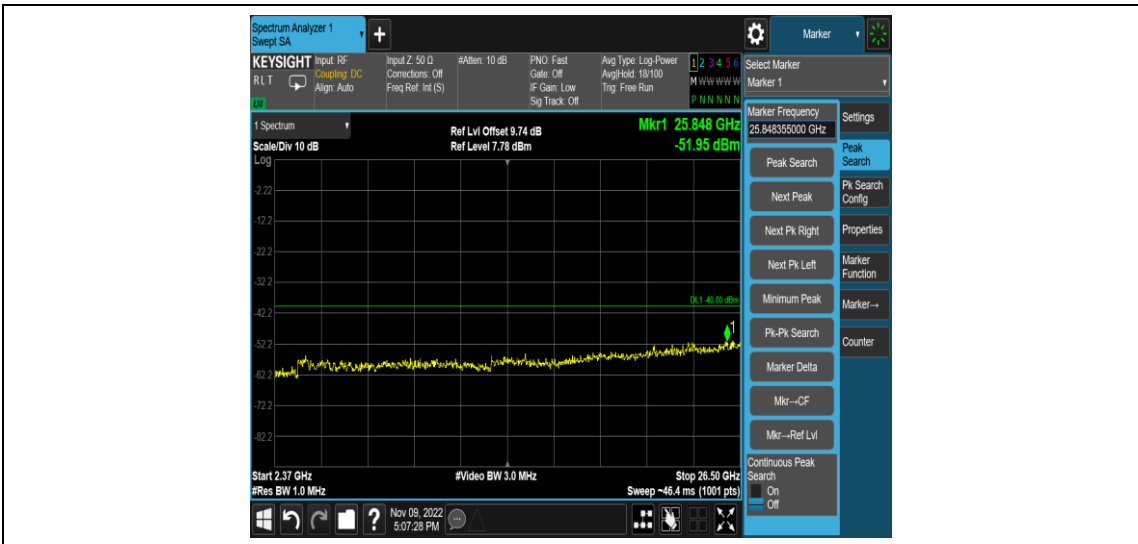

Band40-5MHz-16QAM-39225-1RB#0-Range15:2365~2650MHz