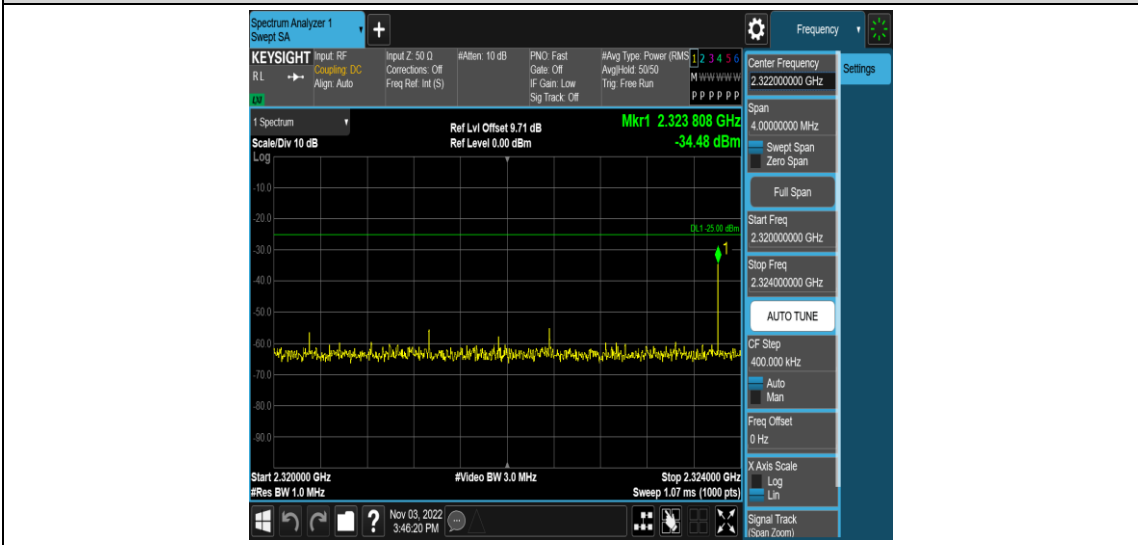

Band40-10MHz-16QAM-39200-1RB#0-Range9:2320~2324MHz