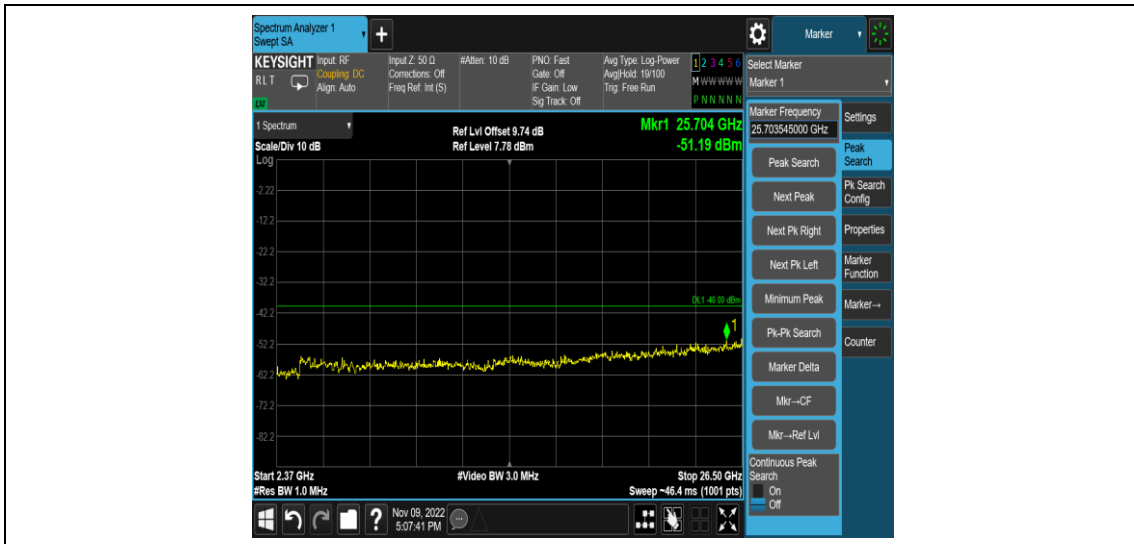

Band40-10MHz-16QAM-39200-1RB#0-Range15:2365~26500MHz