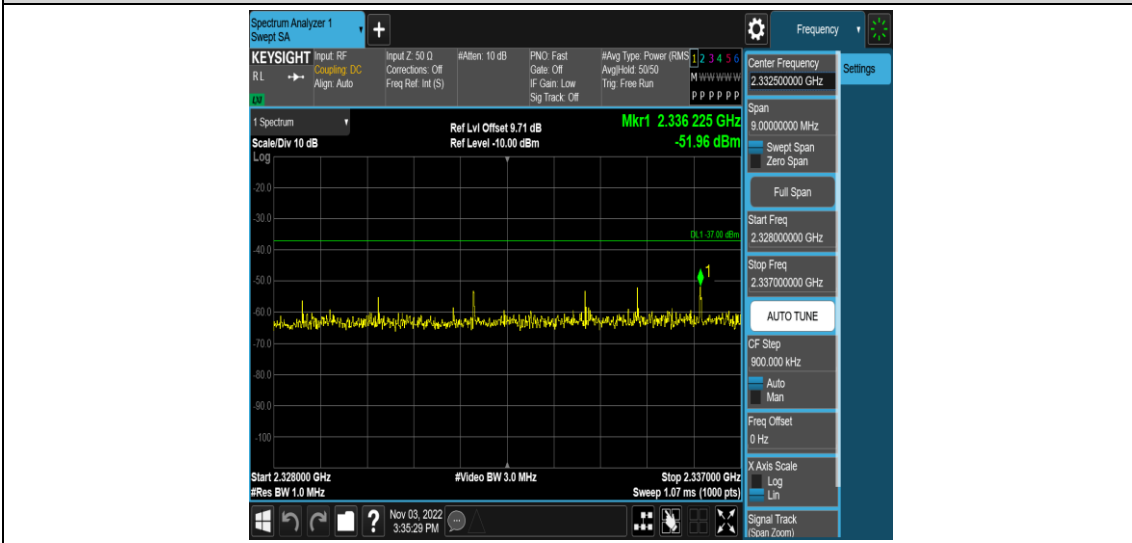

Band40-5MHz-16QAM-39200-1RB#0-Range10:2324~2328MHz

Band40-5MHz-16QAM-39200-1RB#0-Range11:2328~2337MHz

Band40-5MHz-16QAM-39200-1RB#0-Range12:2337~2341MHz

Band40-5MHz-16QAM-39200-1RB#0-Range13:2341~2345MHz