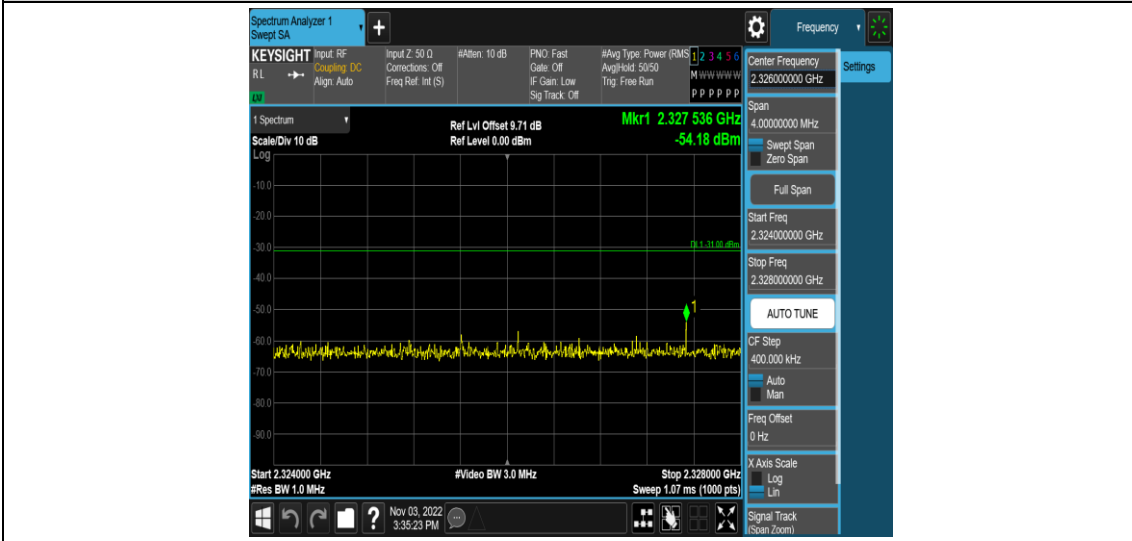

Band40-5MHz-16QAM-39200-1RB#0-Range10:2324~2328MHz

Band40-5MHz-16QAM-39200-1RB#0-Range11:2328~2337MHz

Band40-5MHz-16QAM-39200-1RB#0-Range12:2337~2341MHz

Band40-5MHz-16QAM-39200-1RB#0-Range13:2341~2345MHz