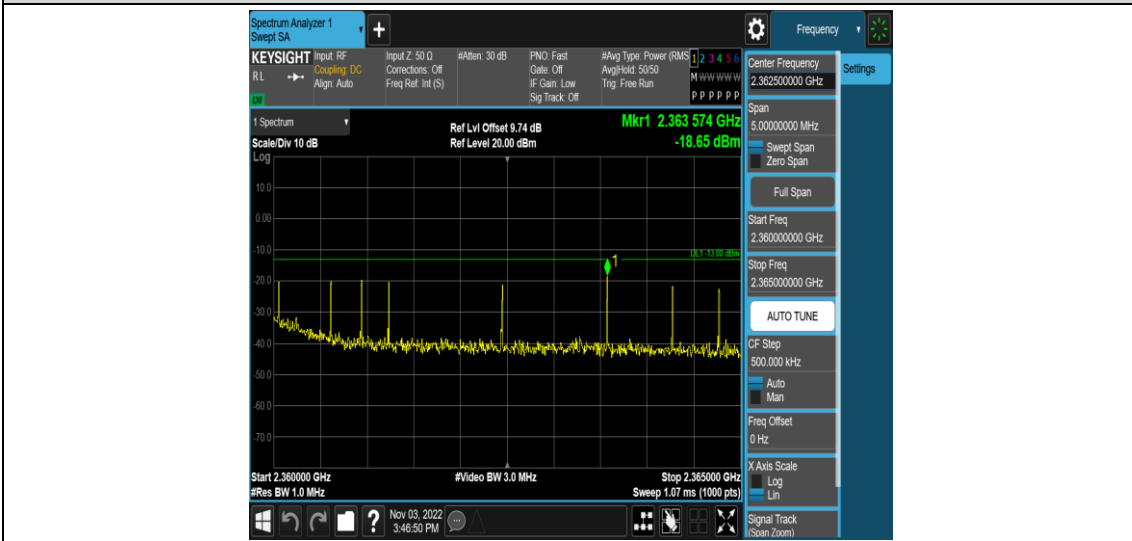

Band40-10MHz-16QAM-39200-1RB#0-Range9:2320~2324MHz

Band40-10MHz-16QAM-39200-1RB#0-Range11:2328~2337MHz

Band40-10MHz-16QAM-39200-1RB#0-Range12:2337~2341MHz

Band40-10MHz-16QAM-39200-1RB#0-Range14:2360~2365MHz