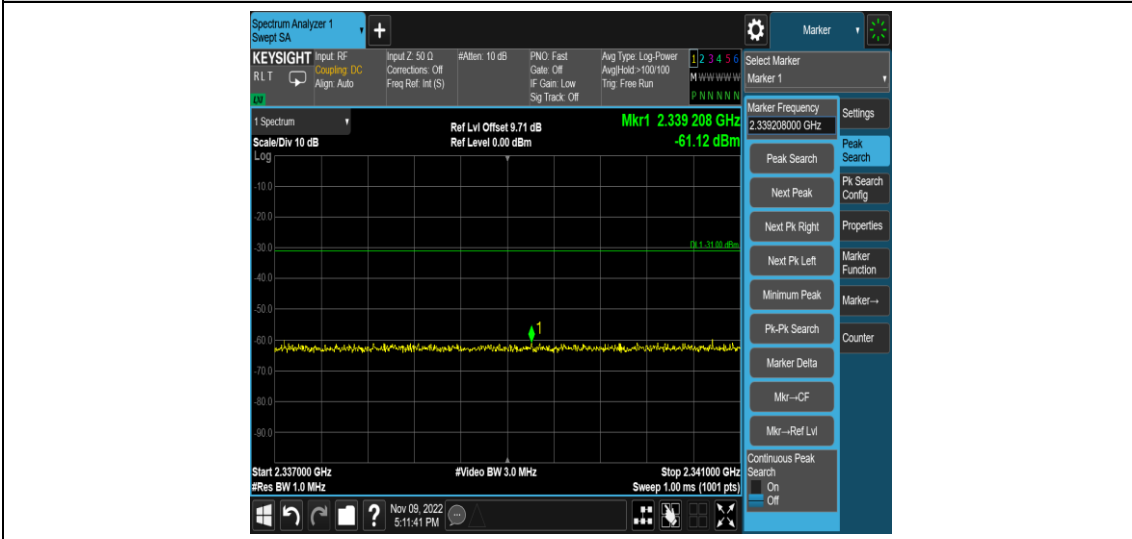

Band40-10MHz-16QAM-39200-1RB#0-Range12:2337~2341MHz