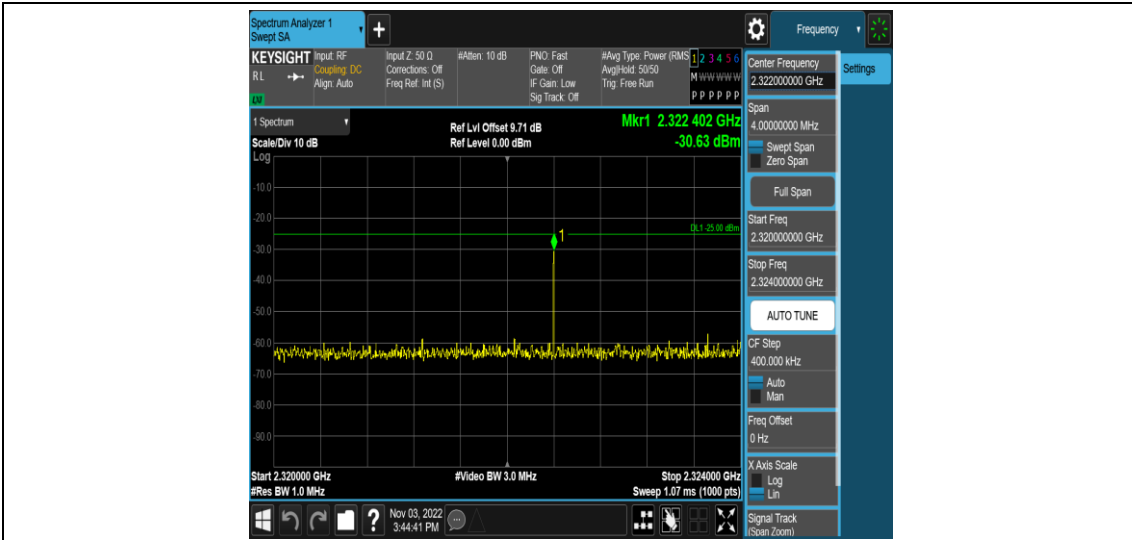

Band40-10MHz-QPSK-39200-1RB#0-Range9:2320~2324MHz