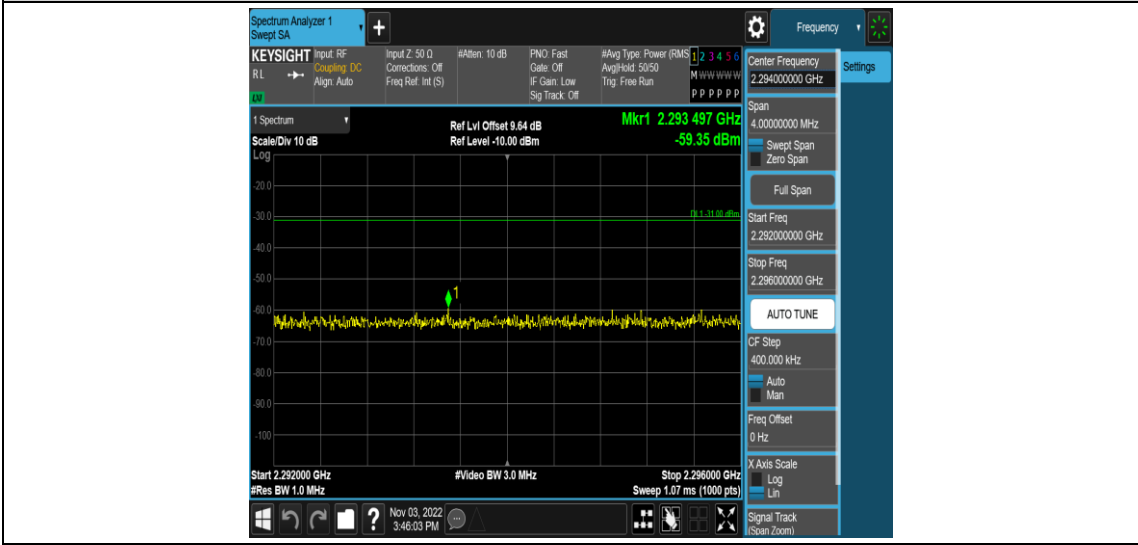

Band40-10MHz-16QAM-39200-1RB#0-Range6:2292~2296MHz