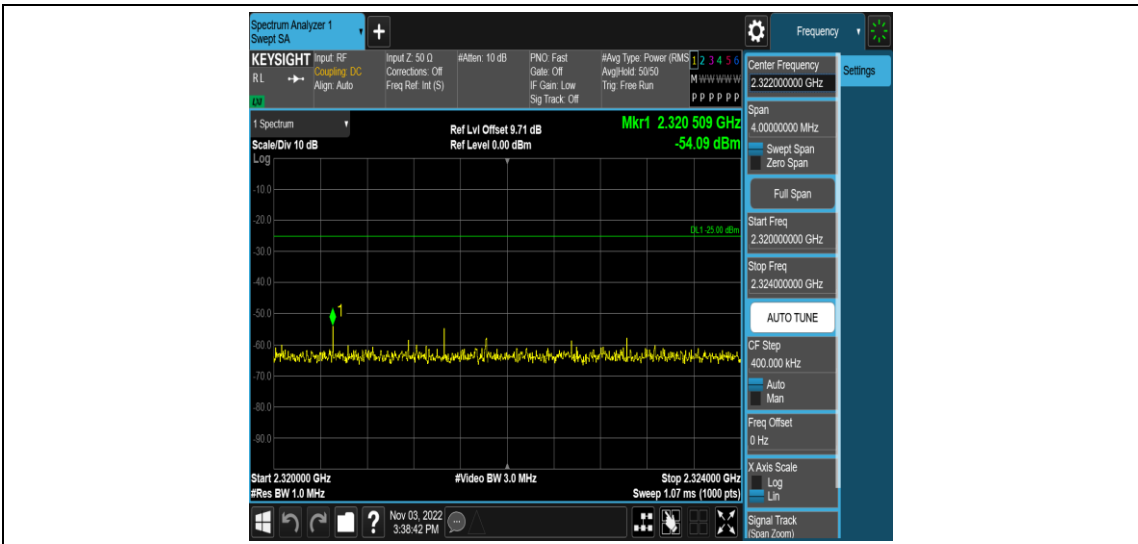

Band40-5MHz-16QAM-39225-1RB#0-Range9:2320~2324MHz