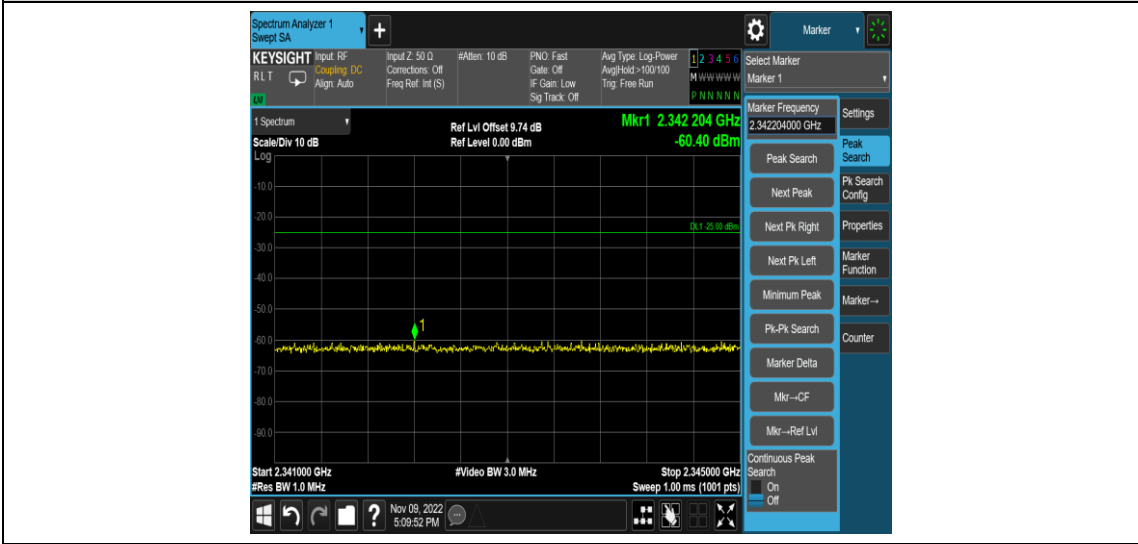

Band40-5MHz-16QAM-39175-1RB#0-Range13:2341~2345MHz

Band40-5MHz-16QAM-39175-1RB#0-Range14:2360~2365MHz