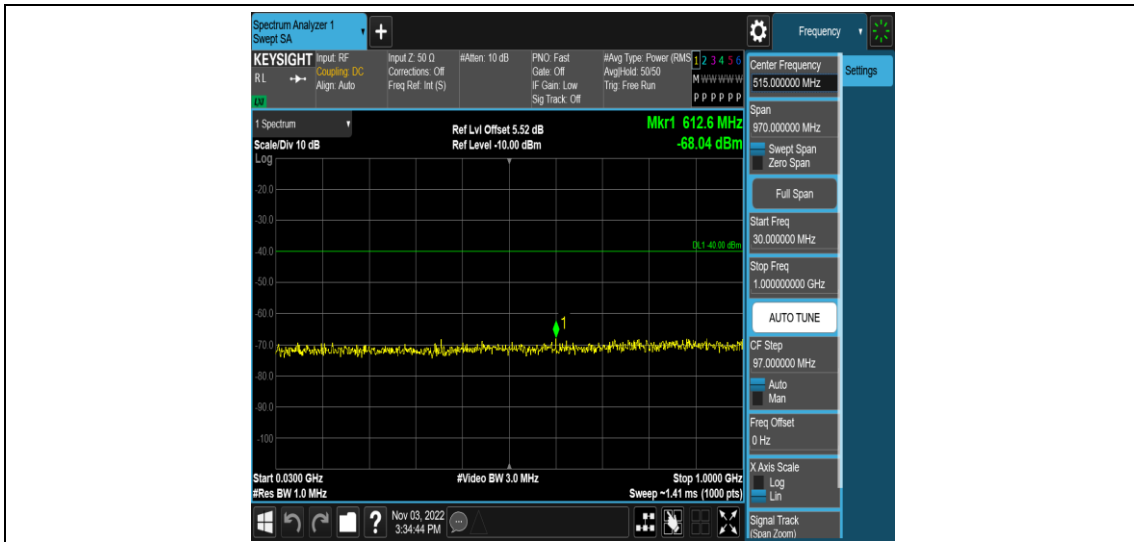

Band40-5MHz-16QAM-39200-1RB#0-Range3:30~1000MHz

Band40-5MHz-16QAM-39200-1RB#0-Range4: 1000~2288MHz