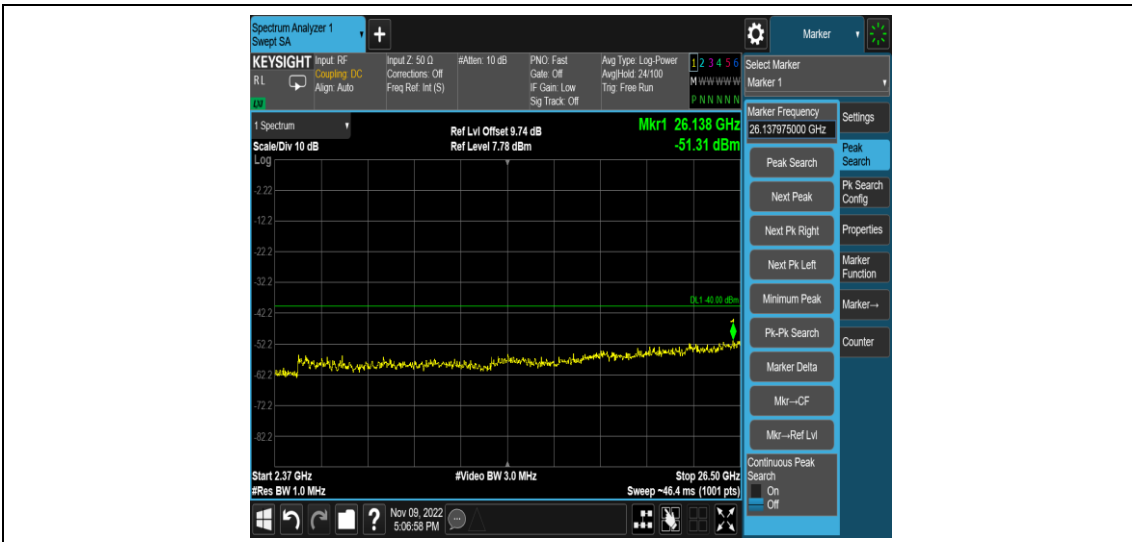

Band40-5MHz-16QAM-39175-1RB#0-Range13:2341~2345MHz

Band40-5MHz-16QAM-39175-1RB#0-Range14:2360~2365MHz

Band40-5MHz-16QAM-39175-1RB#0-Range15:2365~26500MHz

Band40-5MHz-16QAM-39200-1RB#0-Range1:0.009~0.15MHz