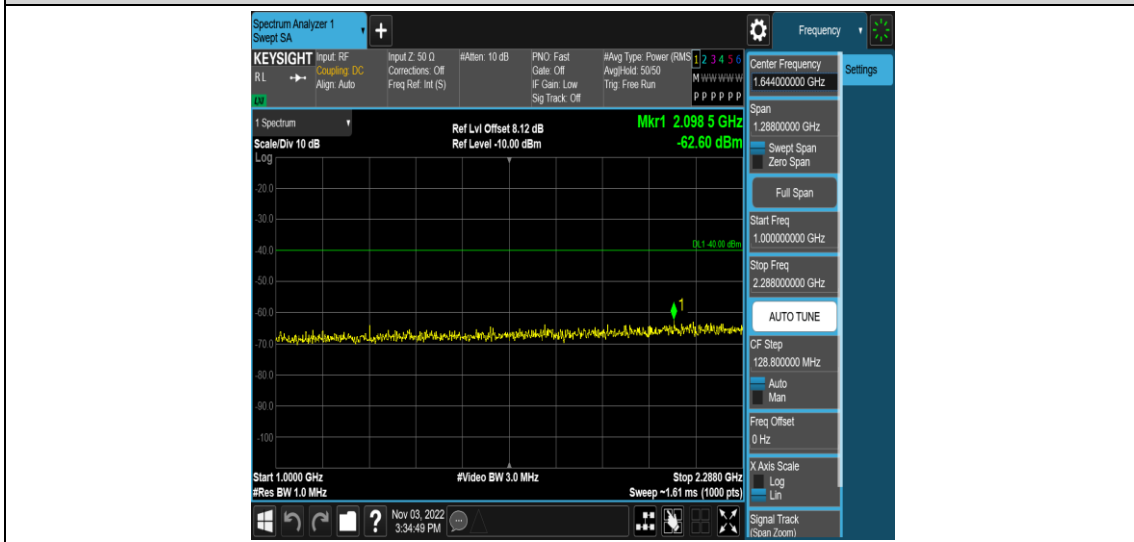

Band40-5MHz-16QAM-39200-1RB#0-Range4: 1000~2288MHz

Band40-5MHz-16QAM-39200-1RB#0-Range5:2288~2292MHz