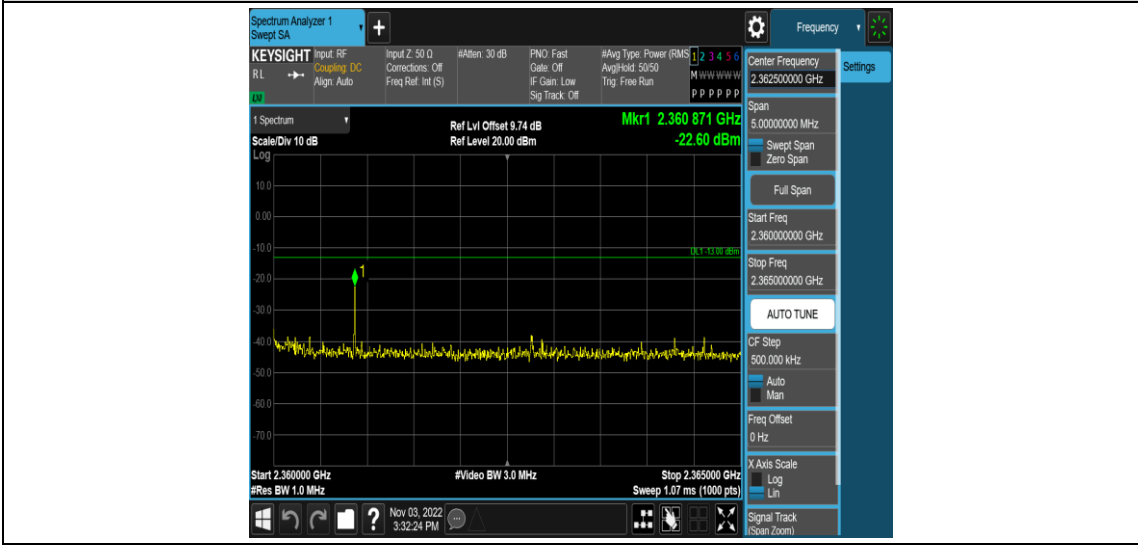

Band40-5MHz-16QAM-39175-1RB#0-Range14:2360~2365MHz

Band40-5MHz-16QAM-39175-1RB#0-Range15:2365~26500MHz