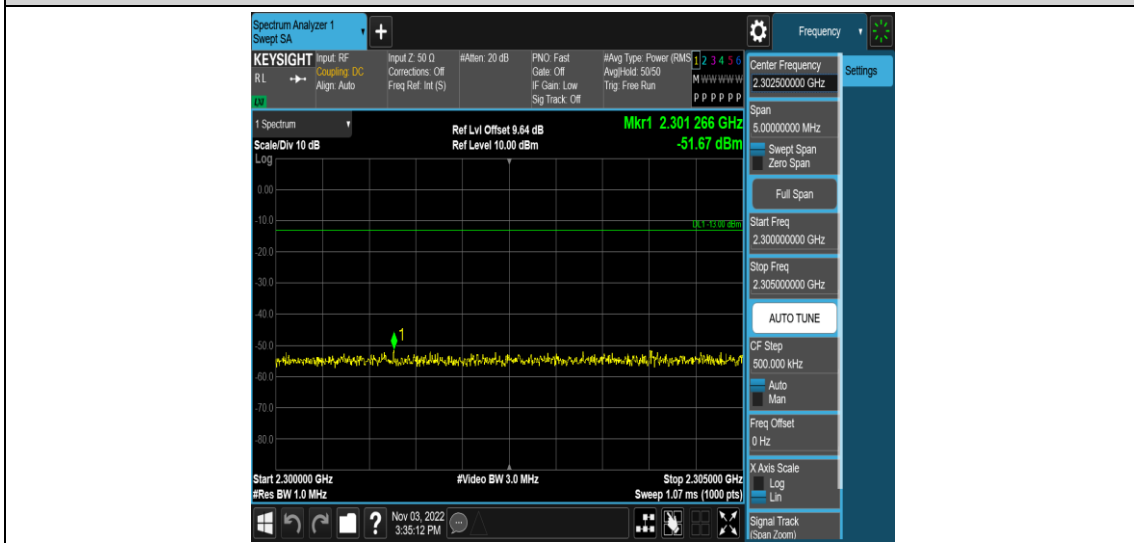

Band40-5MHz-16QAM-39200-1RB#0-Range8:2300~2305MHz

Band40-5MHz-16QAM-39200-1RB#0-Range9:2320~2324MHz