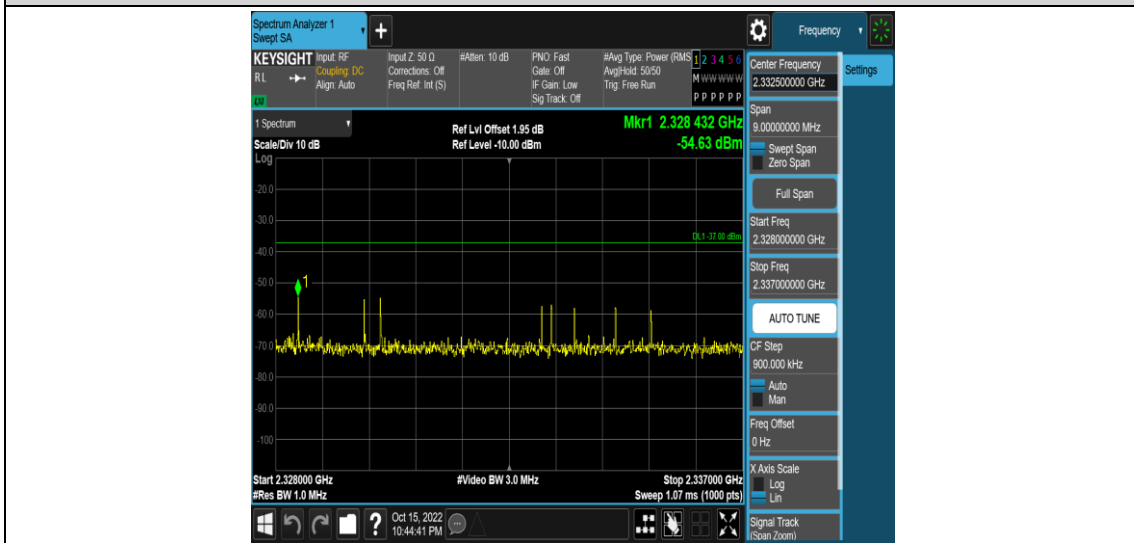

Band40-10MHz-16QAM-38750-1RB#0-Range8:2300~2305MHz

Band40-10MHz-16QAM-38750-1RB#0-Range9:2320~2324MHz

Band40-10MHz-16QAM-38750-1RB#0-Range10:2324~2328MHz

Band40-10MHz-16QAM-38750-1RB#0-Range11:2328~2337MHz