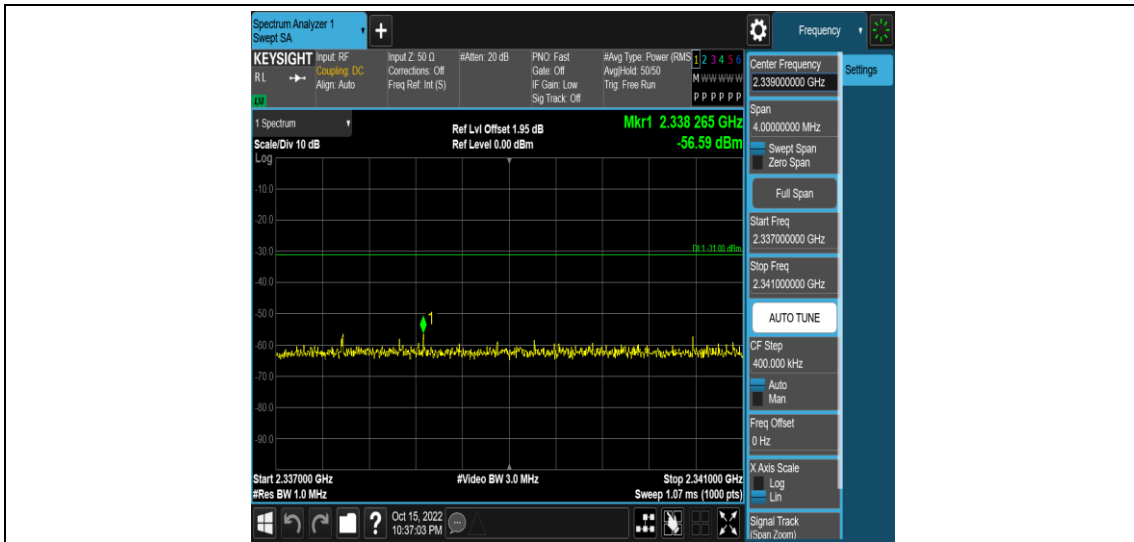

Band40-5MHz-16QAM-38775-1RB#0-Range12:2337~2341MHz