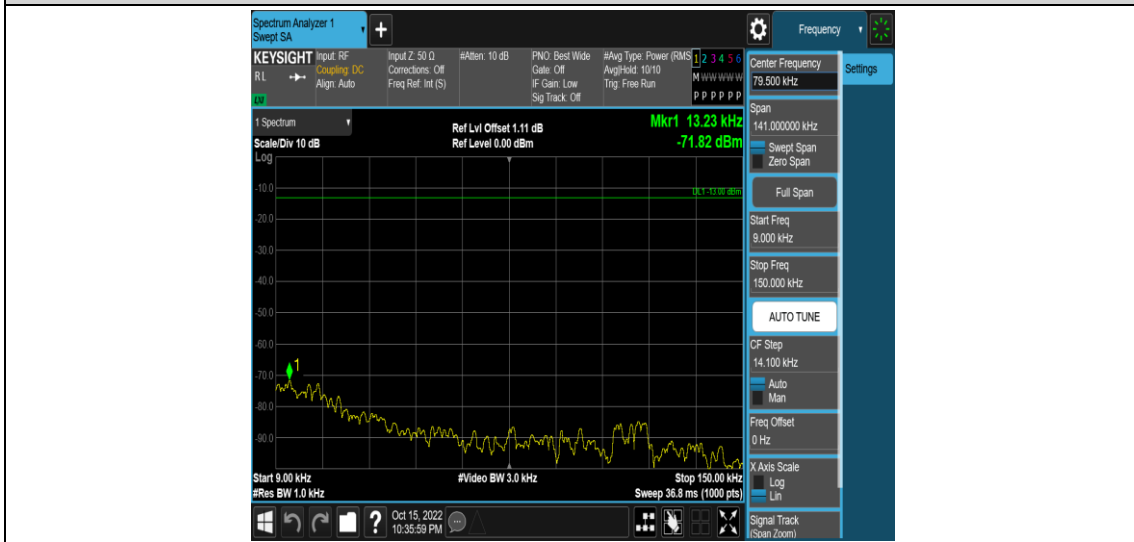

Band40-5MHz-16QAM-38750-1RB#0-Range13:2341~2345MHz

Band40-5MHz-16QAM-38750-1RB#0-Range14:2360~2365MHz

Band40-5MHz-16QAM-38750-1RB#0-Range15:2365~26500MHz

Band40-5MHz-16QAM-38775-1RB#0-Range1:0.009~0.15MHz

Band40-5MHz-16QAM-38775-1RB#0-Range2:0.15~30MHz

Band40-5MHz-16QAM-38775-1RB#0-Range3:30~1000MHz

Band40-5MHz-16QAM-38775-1RB#0-Range4: 1000~2288MHz

Band40-5MHz-16QAM-38775-1RB#0-Range5:2288~2292MHz

Band40-5MHz-16QAM-38775-1RB#0-Range6:2292~2296MHz