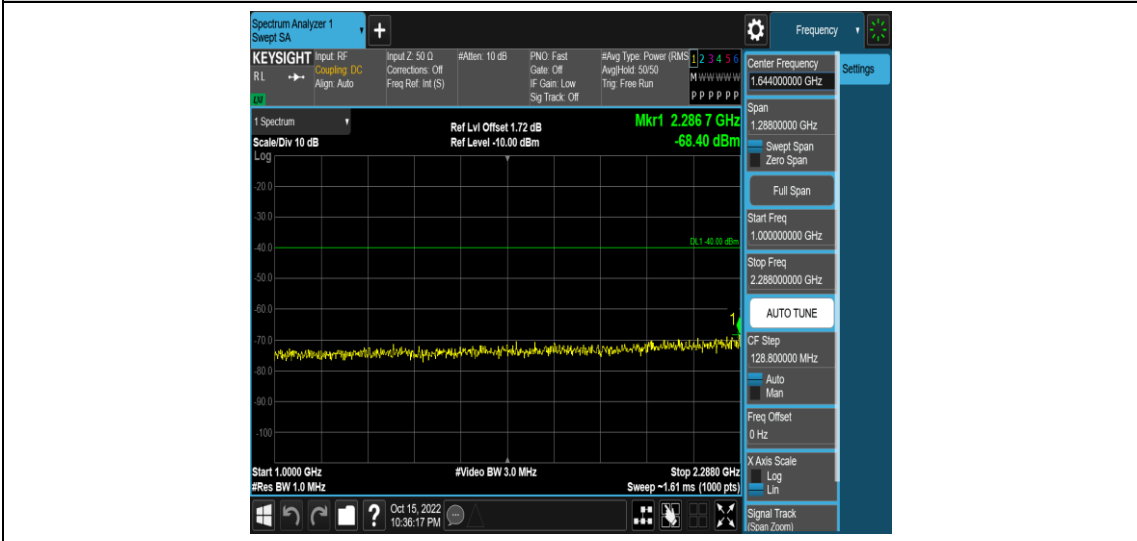

Band40-5MHz-16QAM-38750-1RB#0-Range13:2341~2345MHz

Band40-5MHz-16QAM-38750-1RB#0-Range14:2360~2365MHz

Band40-5MHz-16QAM-38750-1RB#0-Range15:2365~26500MHz

Band40-5MHz-16QAM-38775-1RB#0-Range1:0.009~0.15MHz

Band40-5MHz-16QAM-38775-1RB#0-Range2:0.15~30MHz

Band40-5MHz-16QAM-38775-1RB#0-Range3:30~1000MHz

Band40-5MHz-16QAM-38775-1RB#0-Range4: 1000~2288MHz

Band40-5MHz-16QAM-38775-1RB#0-Range5:2288~2292MHz

Band40-5MHz-16QAM-38775-1RB#0-Range6:2292~2296MHz