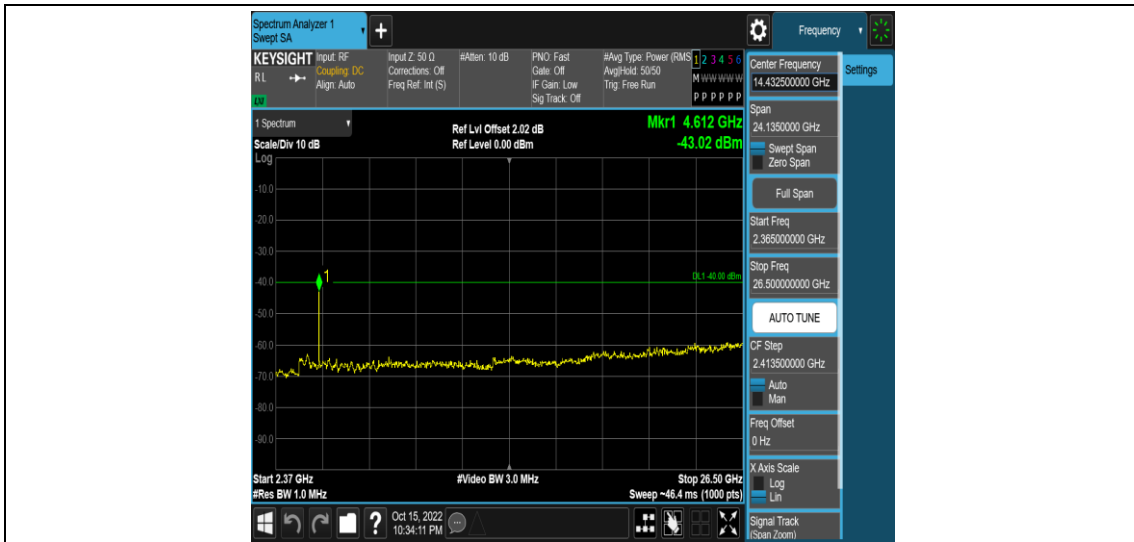

Band40-5MHz-16QAM-38750-1RB#0-Range13:2341~2345MHz

Band40-5MHz-16QAM-38750-1RB#0-Range14:2360~2365MHz

Band40-5MHz-16QAM-38750-1RB#0-Range15:2365~26500MHz

Band40-5MHz-16QAM-38775-1RB#0-Range1:0.009~0.15MHz

Band40-5MHz-16QAM-38775-1RB#0-Range2:0.15~30MHz

Band40-5MHz-16QAM-38775-1RB#0-Range3:30~1000MHz

Band40-5MHz-16QAM-38775-1RB#0-Range4: 1000~2288MHz

Band40-5MHz-16QAM-38775-1RB#0-Range5:2288~2292MHz

Band40-5MHz-16QAM-38775-1RB#0-Range6:2292~2296MHz