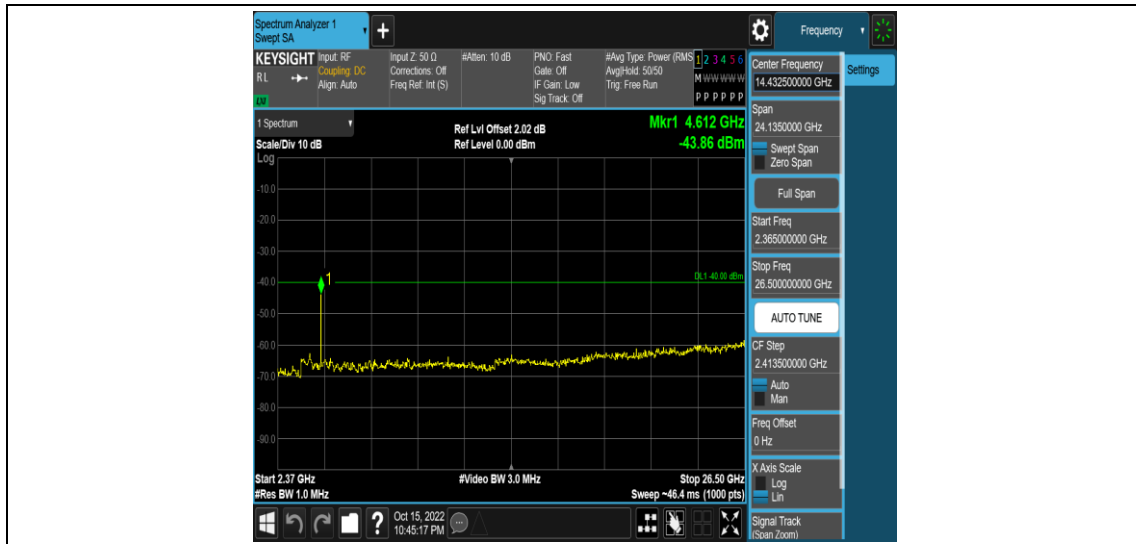

Band40-10MHz-16QAM-38750-1RB#0-Range12:2337~2341MHz

Band40-10MHz-16QAM-38750-1RB#0-Range13:2341~2345MHz

Band40-10MHz-16QAM-38750-1RB#0-Range14:2360~2365MHz

Band40-10MHz-16QAM-38750-1RB#0-Range15:2365~26500MHz