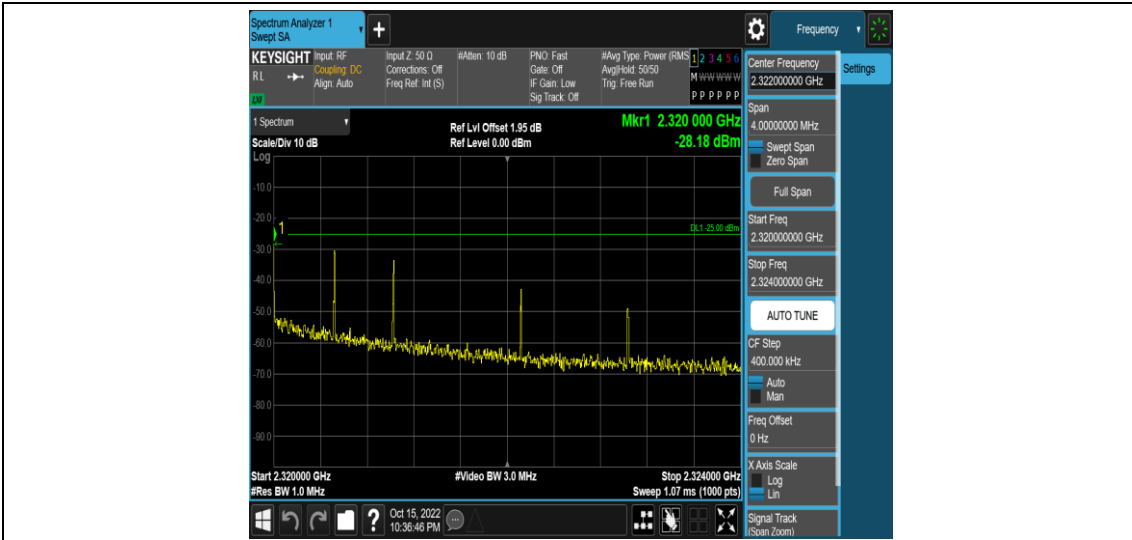

Band40-5MHz-16QAM-38775-1RB#0-Range9:2320~2324MHz