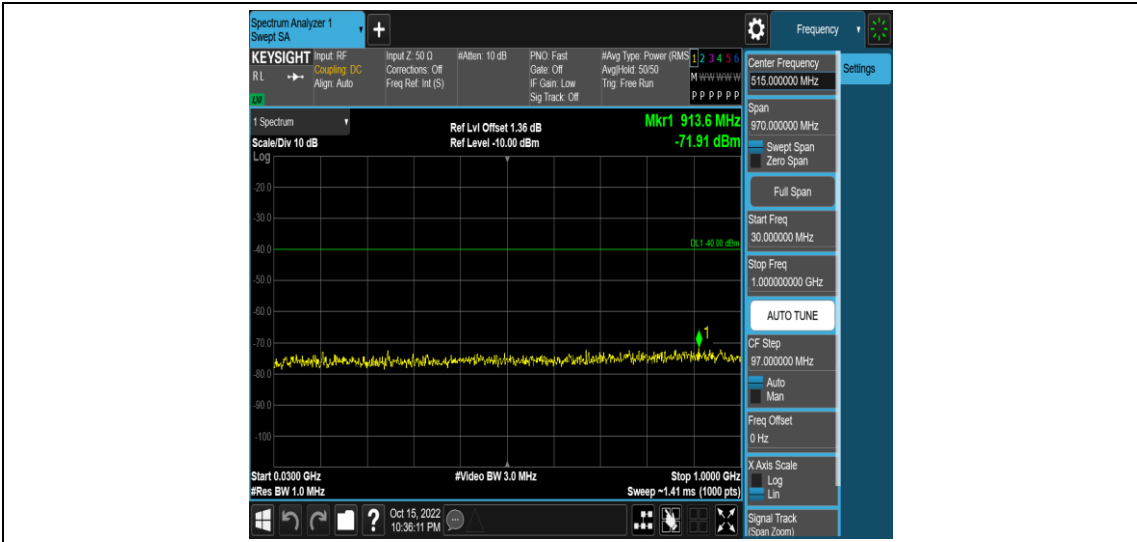

Band40-5MHz-16QAM-38750-1RB#0-Range13:2341~2345MHz

Band40-5MHz-16QAM-38750-1RB#0-Range14:2360~2365MHz

Band40-5MHz-16QAM-38750-1RB#0-Range15:2365~26500MHz

Band40-5MHz-16QAM-38775-1RB#0-Range1:0.009~0.15MHz

Band40-5MHz-16QAM-38775-1RB#0-Range2:0.15~30MHz

Band40-5MHz-16QAM-38775-1RB#0-Range3:30~1000MHz

Band40-5MHz-16QAM-38775-1RB#0-Range4: 1000~2288MHz

Band40-5MHz-16QAM-38775-1RB#0-Range5:2288~2292MHz

Band40-5MHz-16QAM-38775-1RB#0-Range6:2292~2296MHz