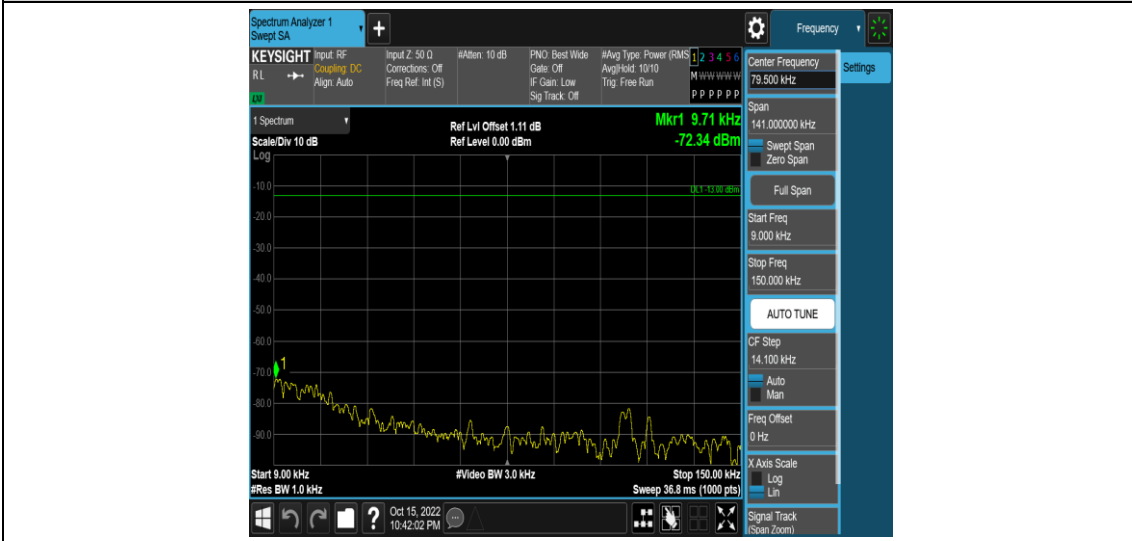

Band40-10MHz-QPSK-38750-1RB#0-Range1:0.009~0.15MHz