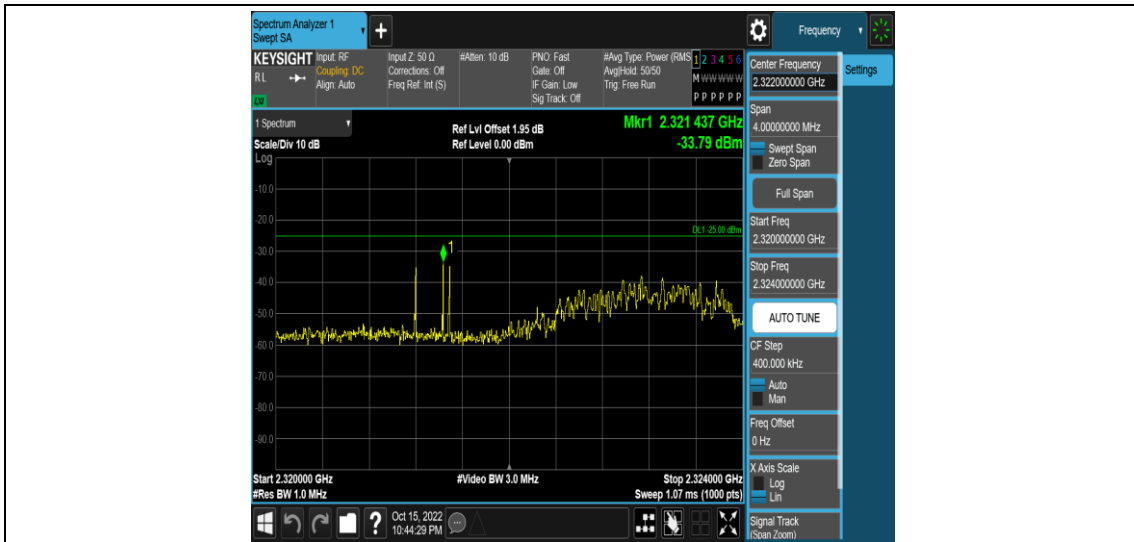

Band40-10MHz-16QAM-38750-1RB#0-Range9:2320~2324MHz