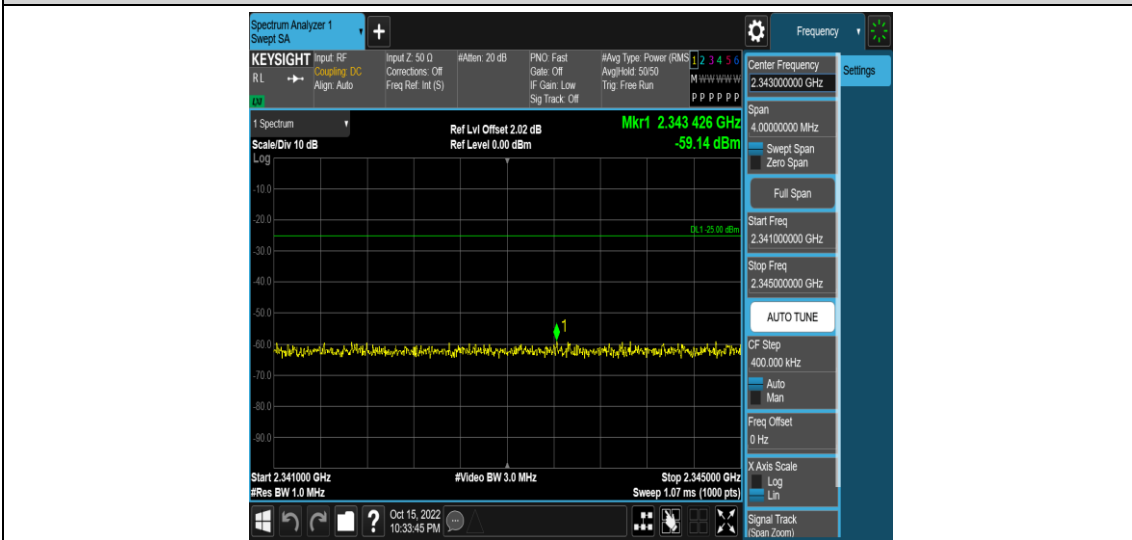

Band40-5MHz-16QAM-38750-1RB#0-Range13:2341~2345MHz

Band40-5MHz-16QAM-38750-1RB#0-Range14:2360~2365MHz

Band40-5MHz-16QAM-38750-1RB#0-Range15:2365~26500MHz

Band40-5MHz-16QAM-38775-1RB#0-Range1:0.009~0.15MHz