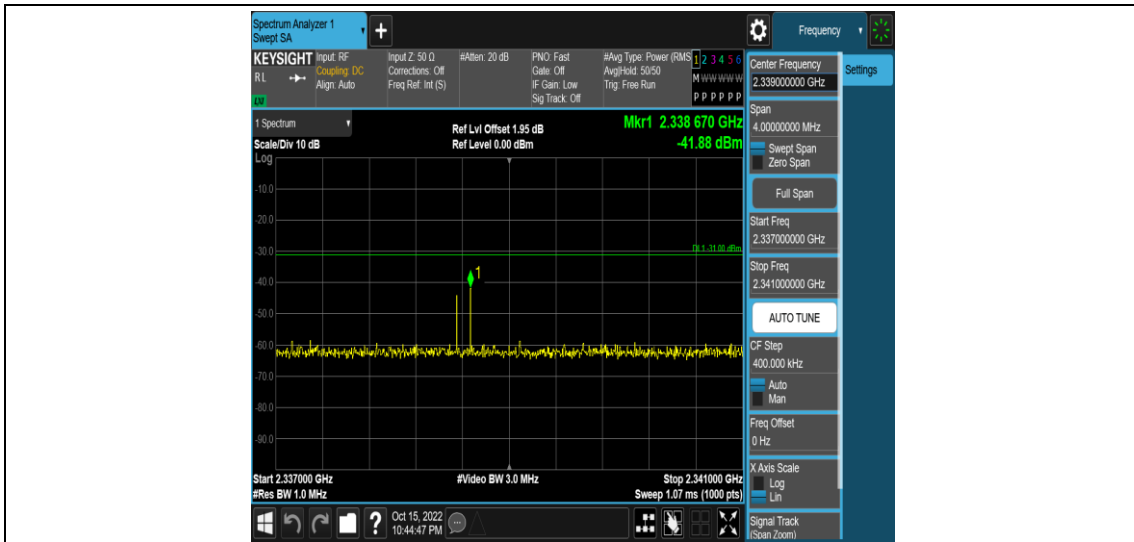

Band40-10MHz-16QAM-38750-1RB#0-Range12:2337~2341MHz