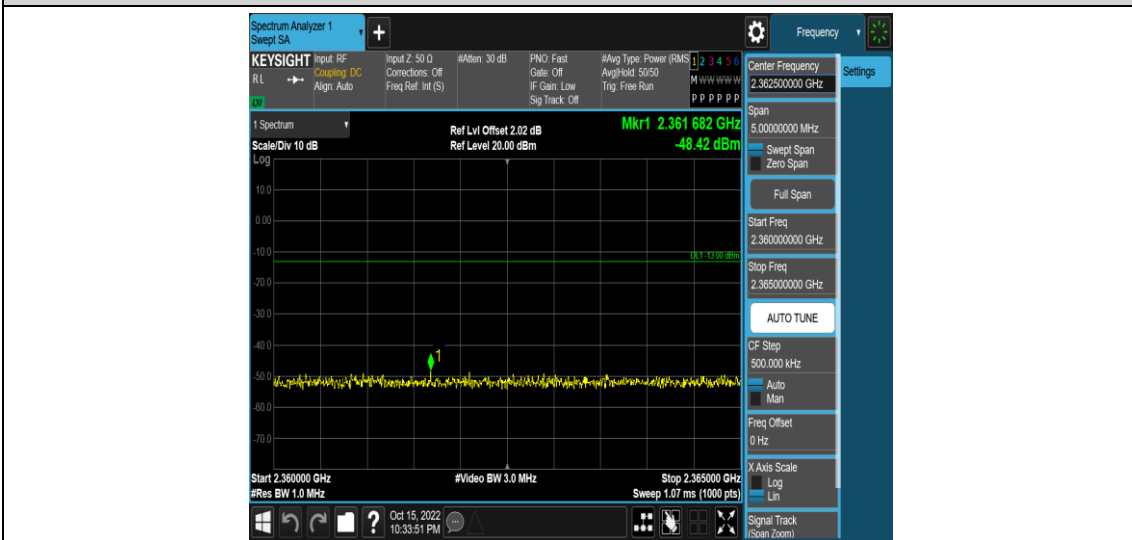

Band40-5MHz-16QAM-38750-1RB#0-Range13:2341~2345MHz

Band40-5MHz-16QAM-38750-1RB#0-Range14:2360~2365MHz

Band40-5MHz-16QAM-38750-1RB#0-Range15:2365~26500MHz

Band40-5MHz-16QAM-38775-1RB#0-Range1:0.009~0.15MHz

Band40-5MHz-16QAM-38775-1RB#0-Range2:0.15~30MHz

Band40-5MHz-16QAM-38775-1RB#0-Range3:30~1000MHz

Band40-5MHz-16QAM-38775-1RB#0-Range4: 1000~2288MHz

Band40-5MHz-16QAM-38775-1RB#0-Range5:2288~2292MHz

Band40-5MHz-16QAM-38775-1RB#0-Range6:2292~2296MHz