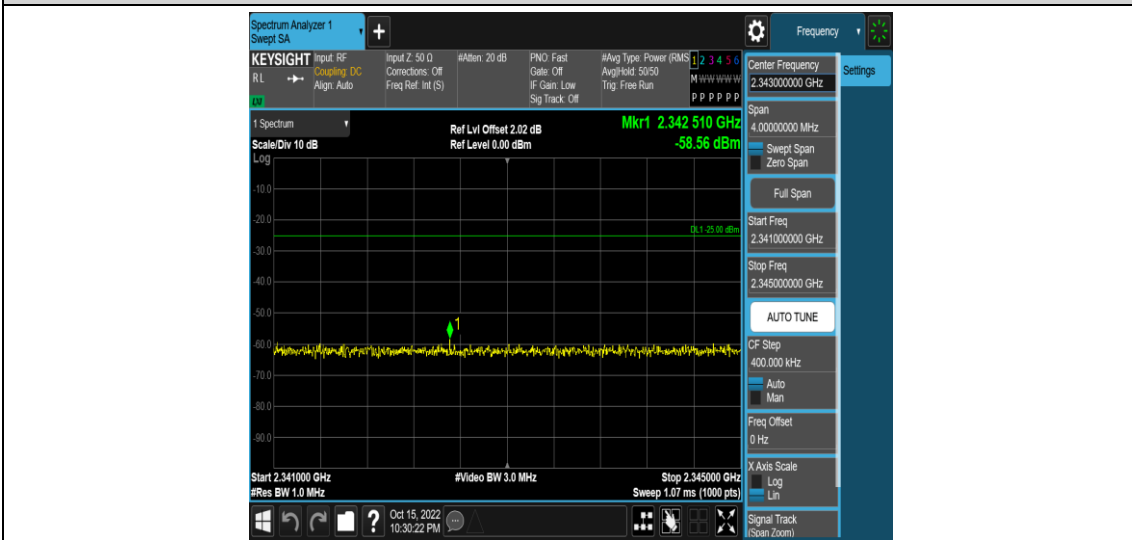

Band40-5MHz-16QAM-38725-1RB#0-Range13:2341~2345MHz

Band40-5MHz-16QAM-38725-1RB#0-Range14:2360~2365MHz