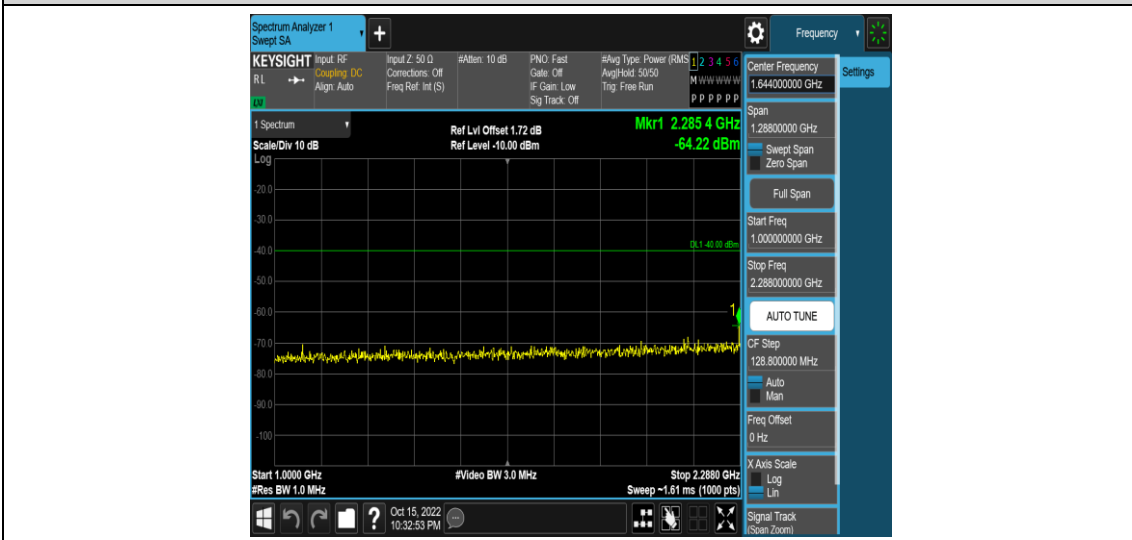

Band40-5MHz-16QAM-38750-1RB#0-Range4: 1000~2288MHz

Band40-5MHz-16QAM-38750-1RB#0-Range5:2288~2292MHz