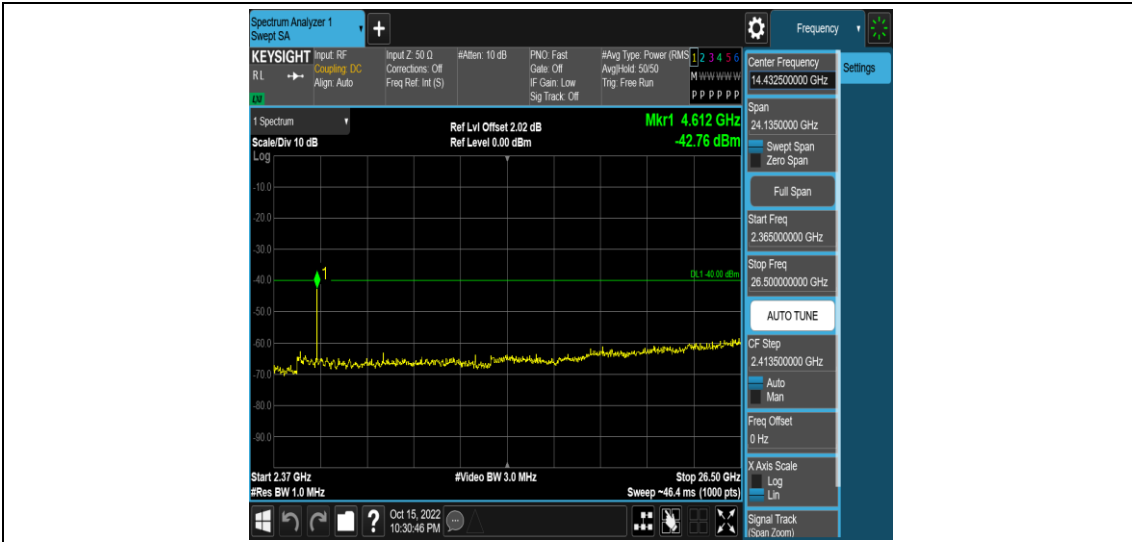

Band40-5MHz-16QAM-38725-1RB#0-Range13:2341~2345MHz

Band40-5MHz-16QAM-38725-1RB#0-Range14:2360~2365MHz

Band40-5MHz-16QAM-38725-1RB#0-Range15:2365~2650MHz

Band40-5MHz-16QAM-38750-1RB#0-Range1:0.009~0.15MHz