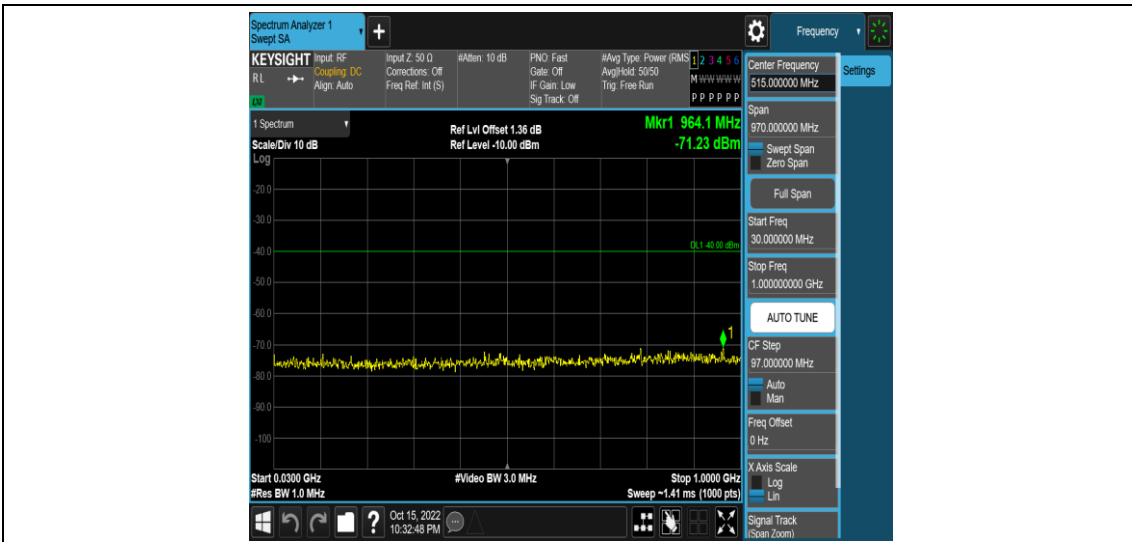

Band40-5MHz-16QAM-38750-1RB#0-Range3:30~1000MHz

Band40-5MHz-16QAM-38750-1RB#0-Range4: 1000~2288MHz