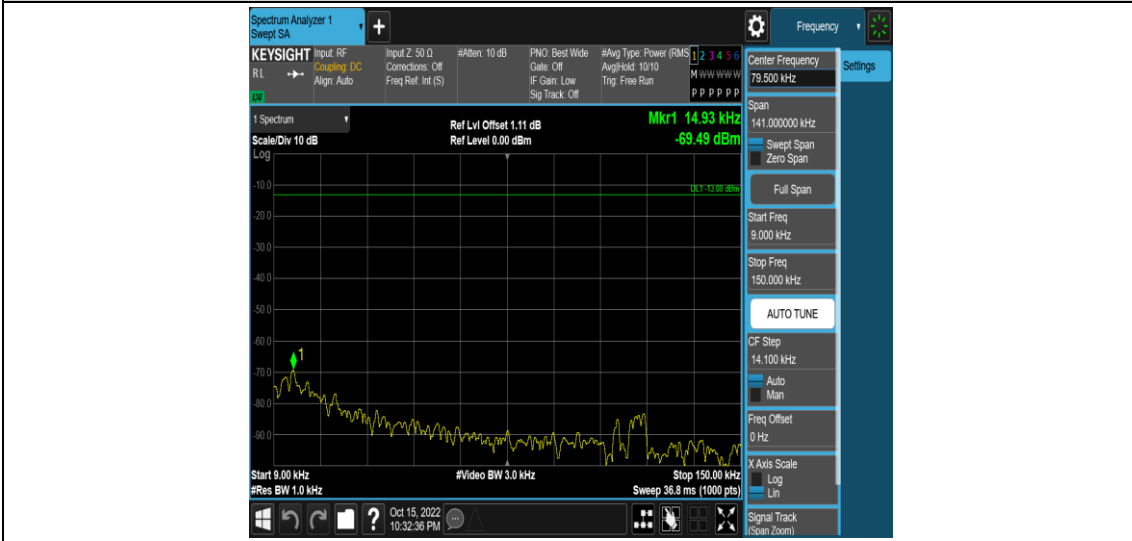

Band40-5MHz-16QAM-38725-1RB#0-Range13:2341~2345MHz

Band40-5MHz-16QAM-38725-1RB#0-Range14:2360~2365MHz

Band40-5MHz-16QAM-38725-1RB#0-Range15:2365~2650MHz

Band40-5MHz-16QAM-38750-1RB#0-Range1:0.009~0.15MHz