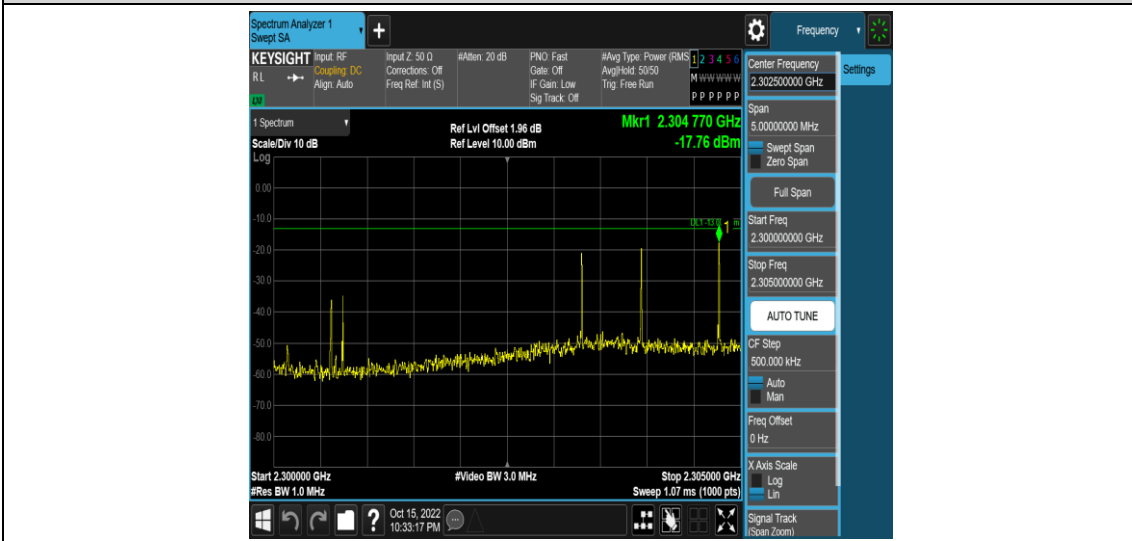

Band40-5MHz-16QAM-38750-1RB#0-Range8:2300~2305MHz

Band40-5MHz-16QAM-38750-1RB#0-Range9:2320~2324MHz